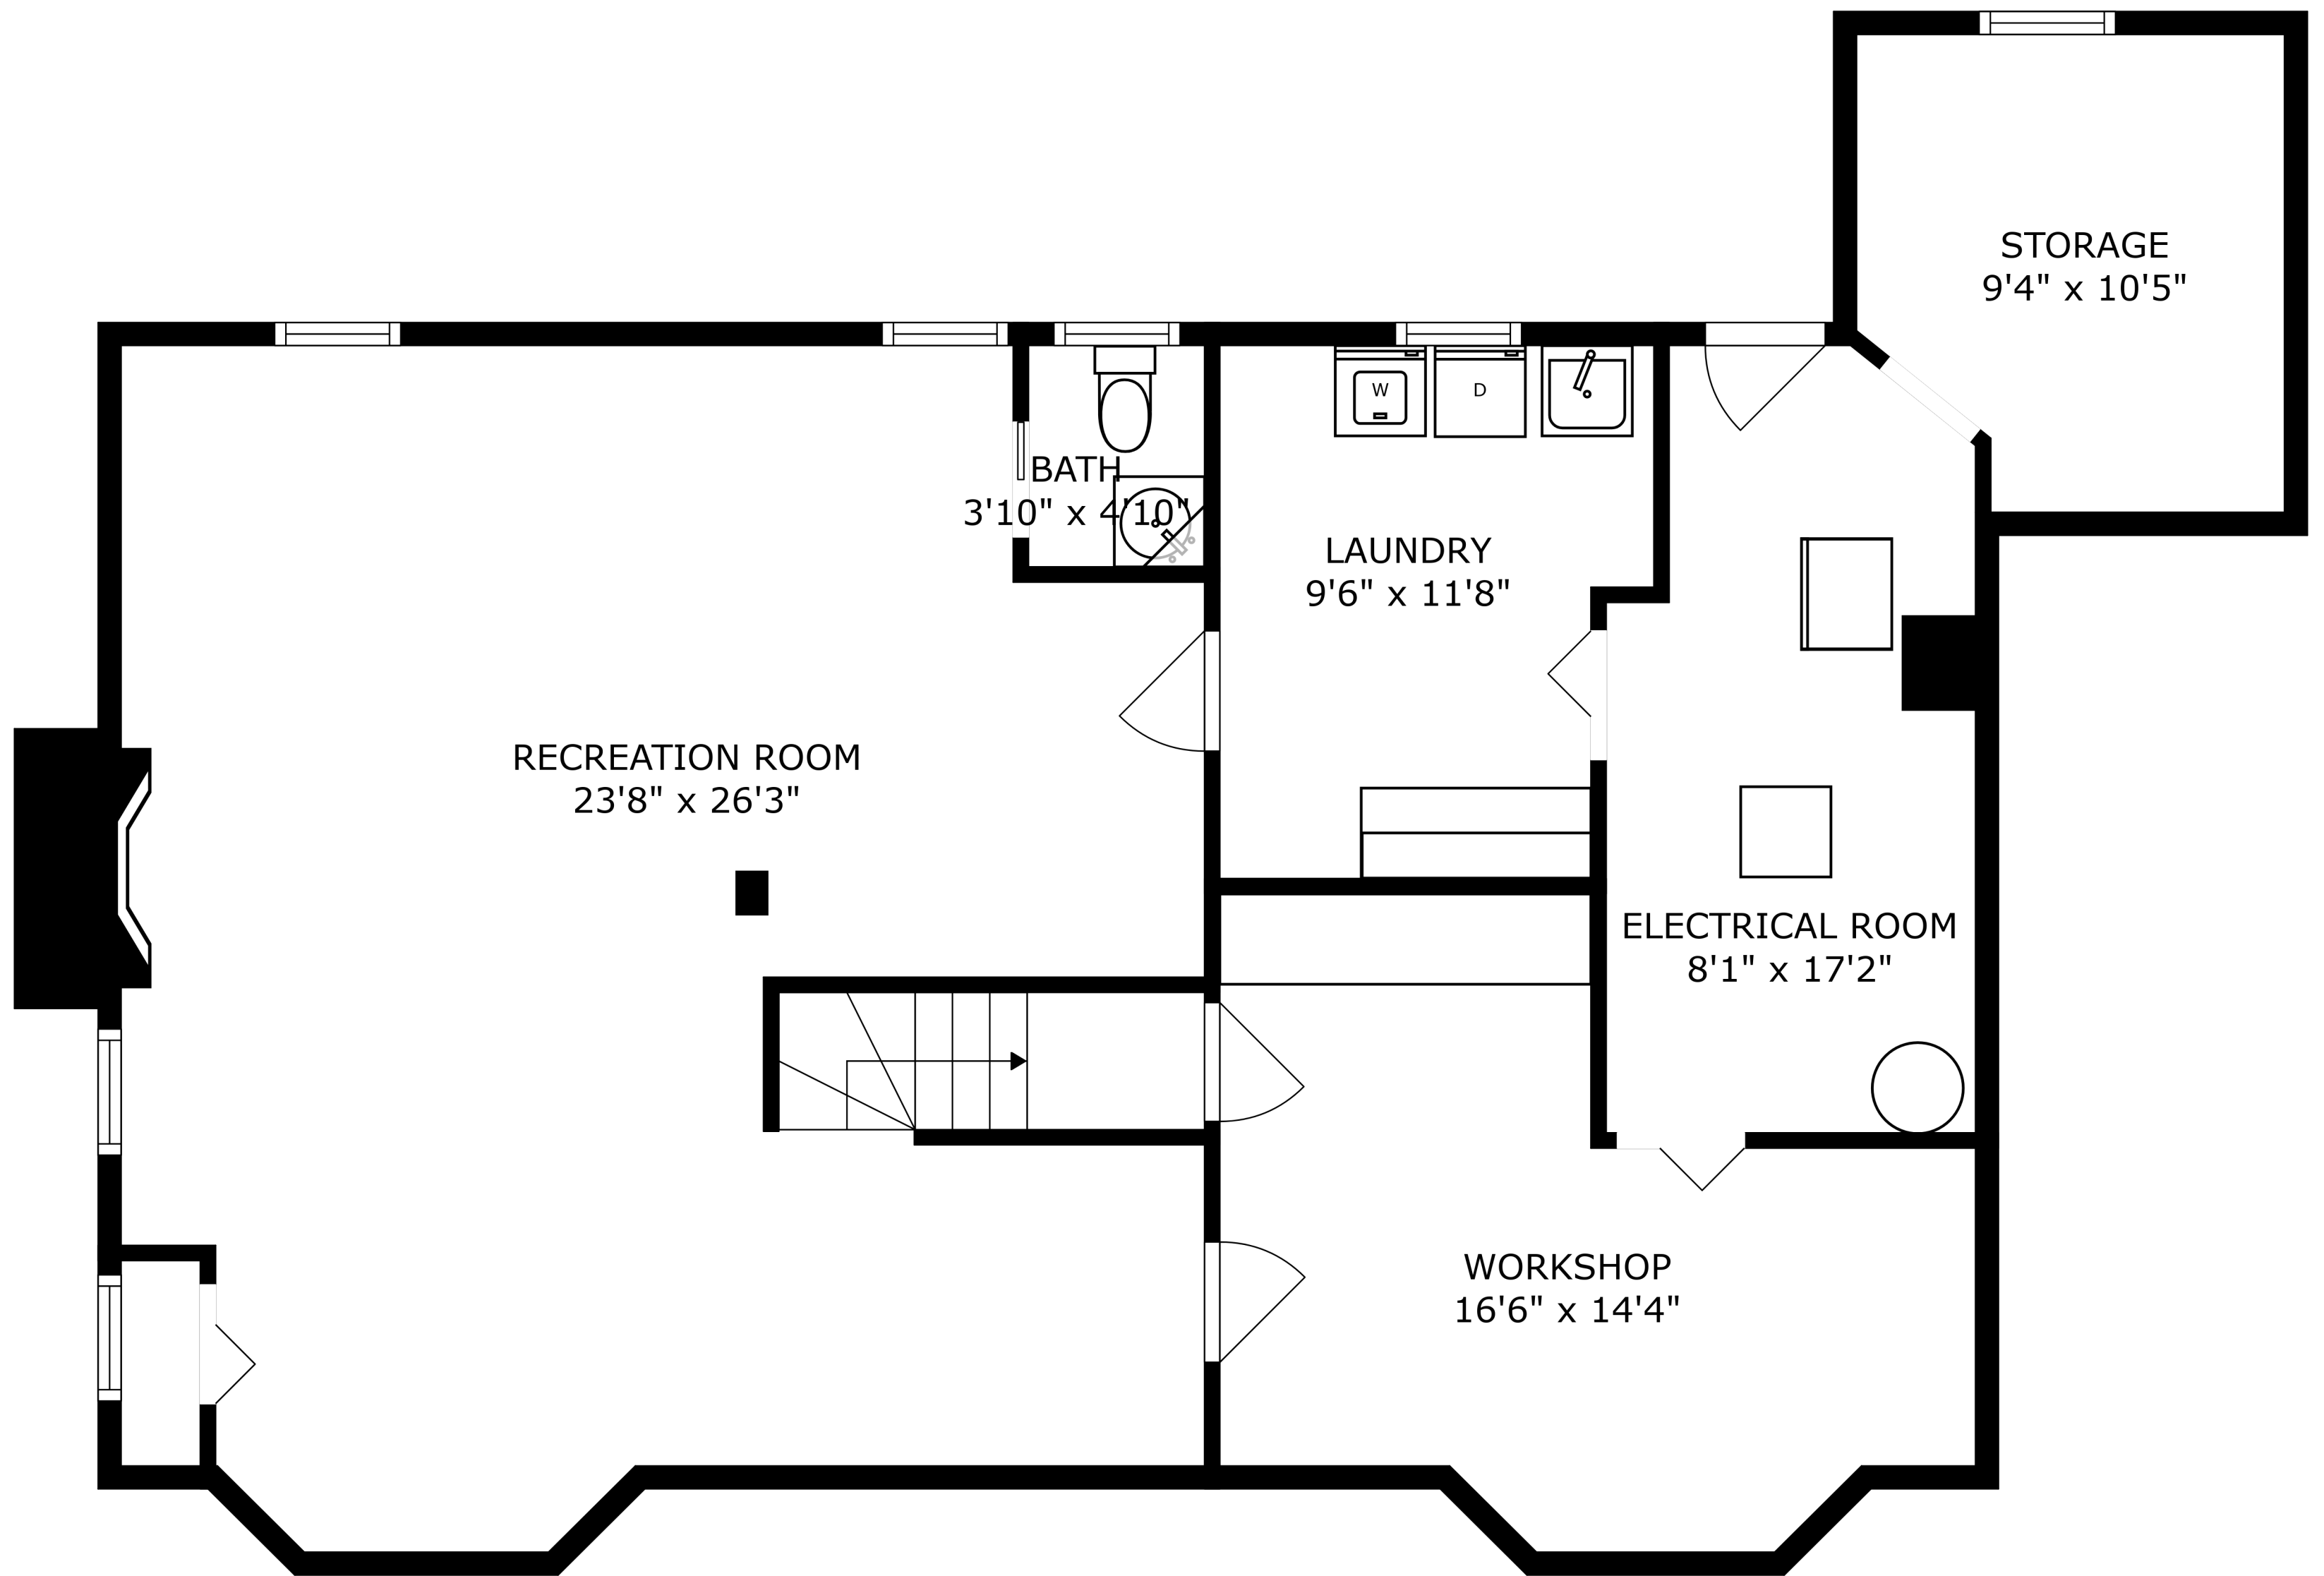

SIZES AND DIMENSIONS ARE APPROXIMATE, ACTUAL MAY VARY.

SIZES AND DIMENSIONS ARE APPROXIMATE, ACTUAL MAY VARY.

SIZES AND DIMENSIONS ARE APPROXIMATE, ACTUAL MAY VARY.

RECREATION ROOM
23'8" x 26'3"

BATH
3'10" x 4'10"

LAUNDRY
9'6" x 11'8"

ELECTRICAL ROOM
8'1" x 17'2"

WORKSHOP
16'6" x 14'4"

STORAGE
9'4" x 10'5"

SIZES AND DIMENSIONS ARE APPROXIMATE, ACTUAL MAY VARY.