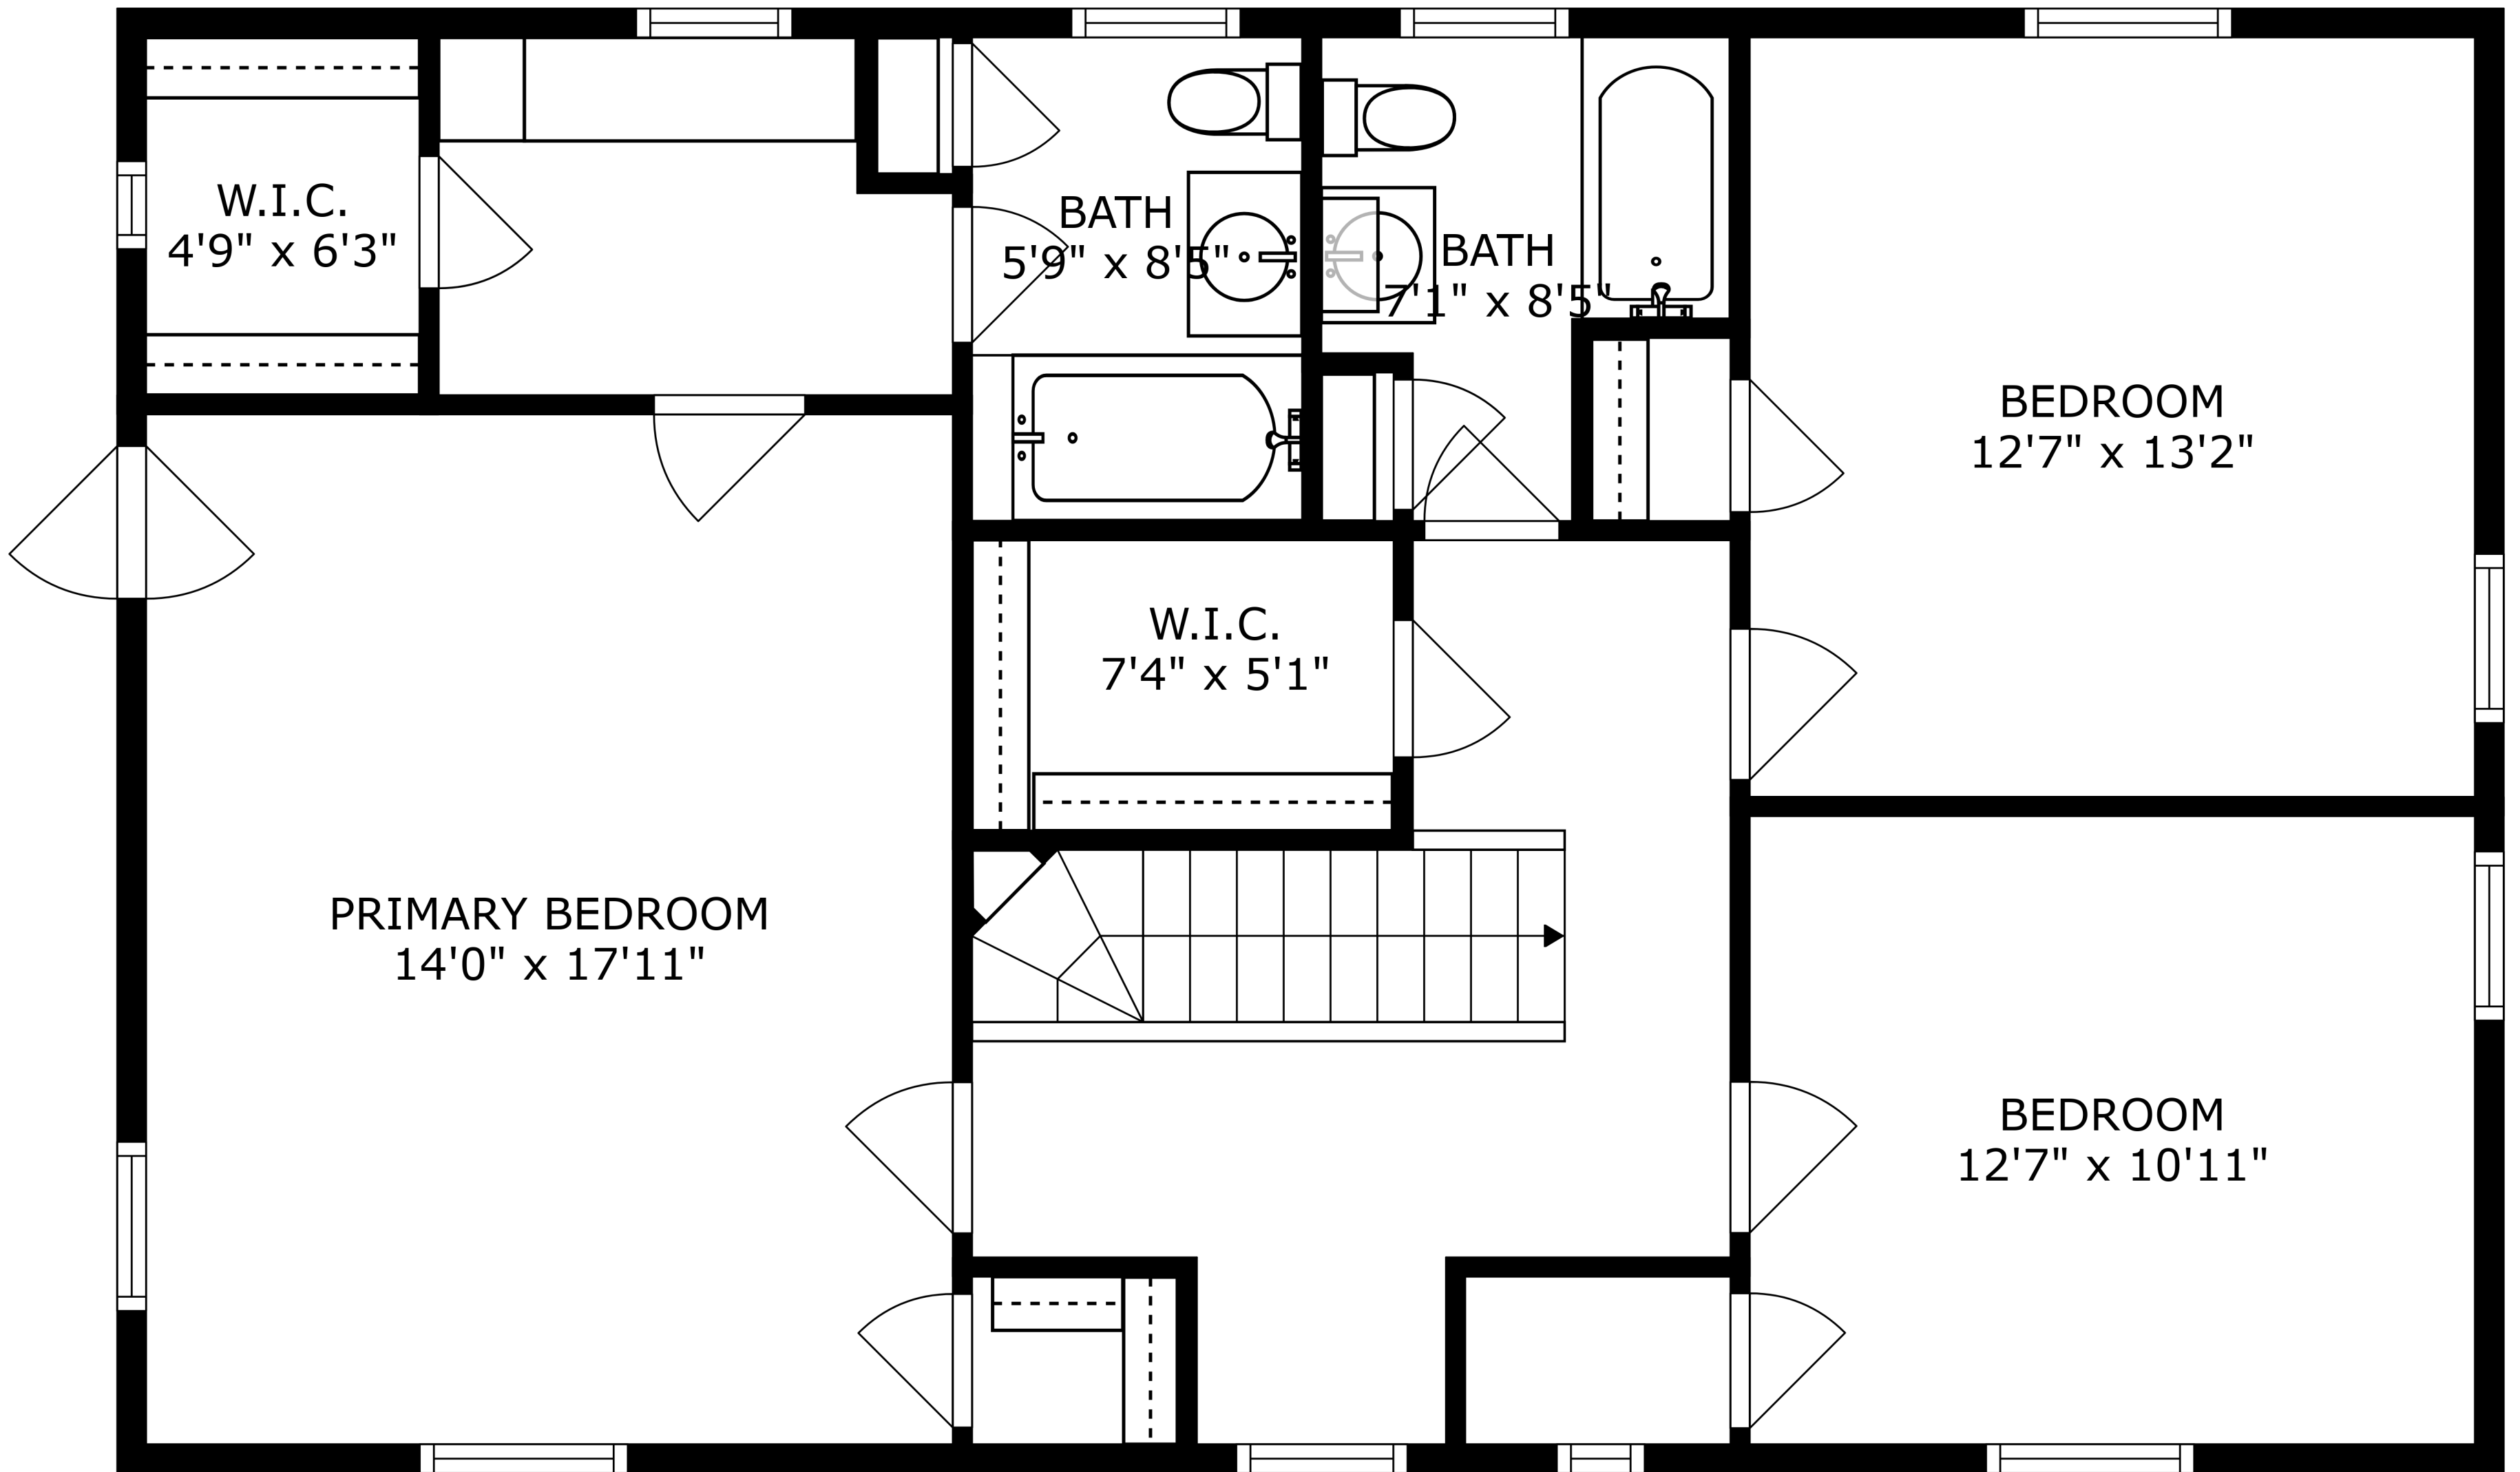

SIZES AND DIMENSIONS ARE APPROXIMATE, ACTUAL MAY VARY.

SIZES AND DIMENSIONS ARE APPROXIMATE, ACTUAL MAY VARY.

SIZES AND DIMENSIONS ARE APPROXIMATE, ACTUAL MAY VARY.

RECREATION ROOM
23'8" x 26'3"

BATH
3'10" x 4'10"

LAUNDRY
9'6" x 11'8"

ELECTRICAL ROOM
8'1" x 17'2"

WORKSHOP
16'6" x 14'4"

STORAGE
9'4" x 10'5"

SIZES AND DIMENSIONS ARE APPROXIMATE, ACTUAL MAY VARY.