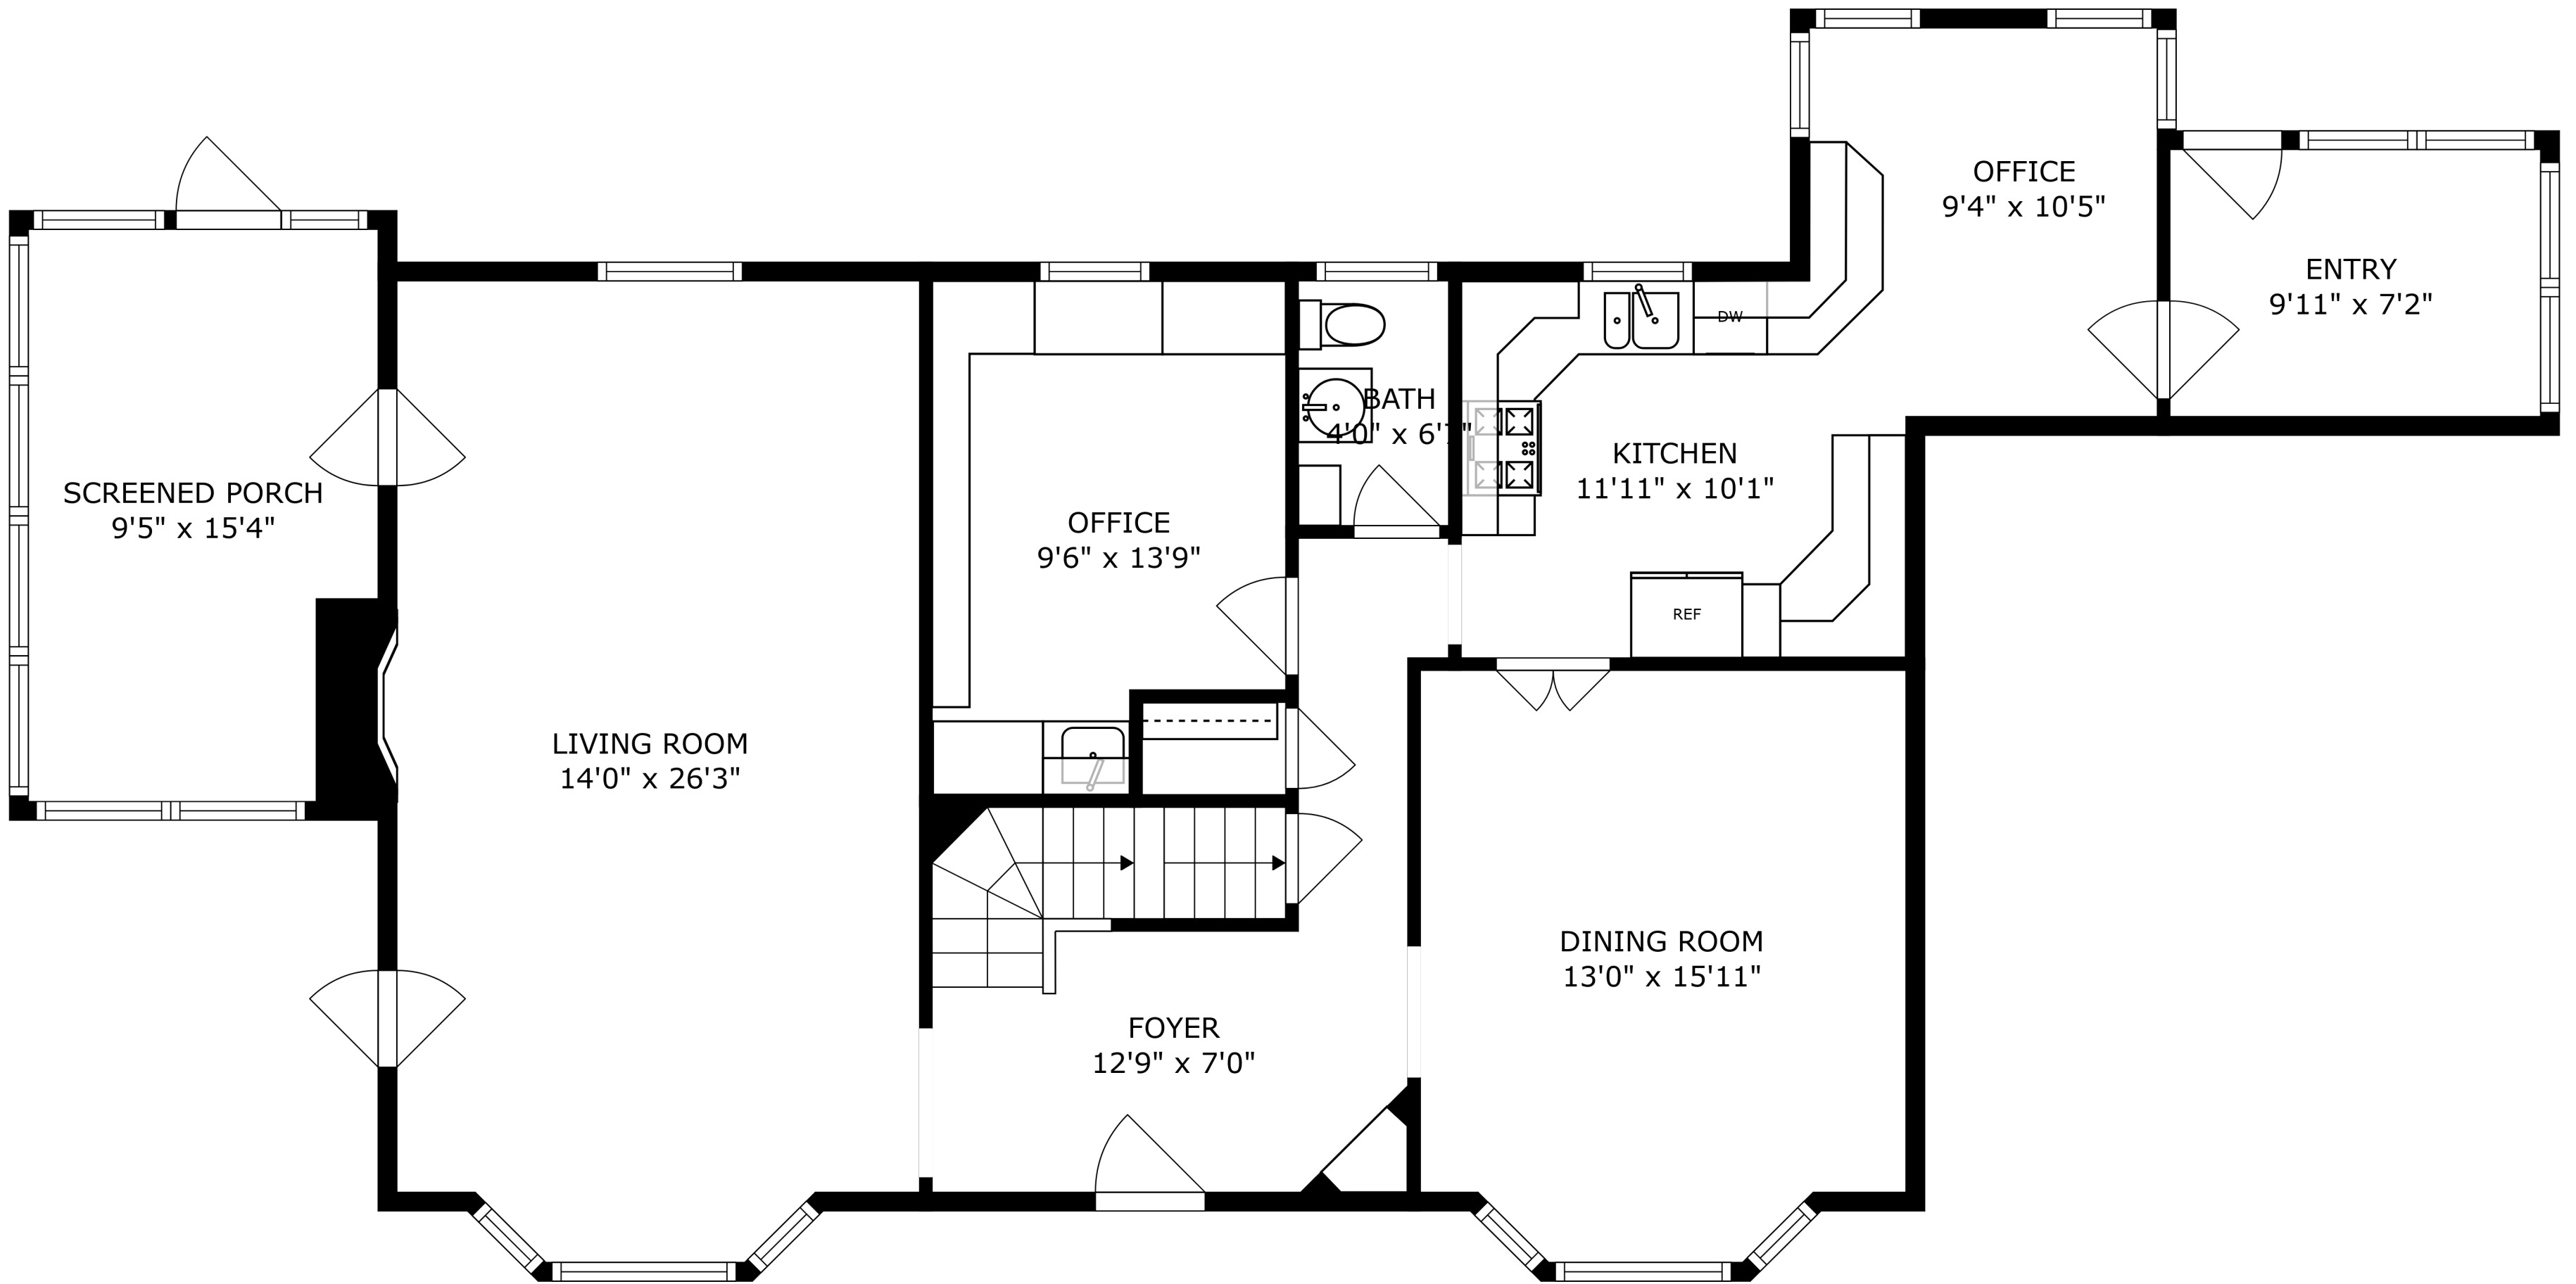

SIZES AND DIMENSIONS ARE APPROXIMATE, ACTUAL MAY VARY.

SIZES AND DIMENSIONS ARE APPROXIMATE, ACTUAL MAY VARY.

SIZES AND DIMENSIONS ARE APPROXIMATE, ACTUAL MAY VARY.

RECREATION ROOM
23'8" x 26'3"

BATH
3'10" x 4'10"

LAUNDRY
9'6" x 11'8"

ELECTRICAL ROOM
8'1" x 17'2"

WORKSHOP
16'6" x 14'4"

STORAGE
9'4" x 10'5"

SIZES AND DIMENSIONS ARE APPROXIMATE, ACTUAL MAY VARY.