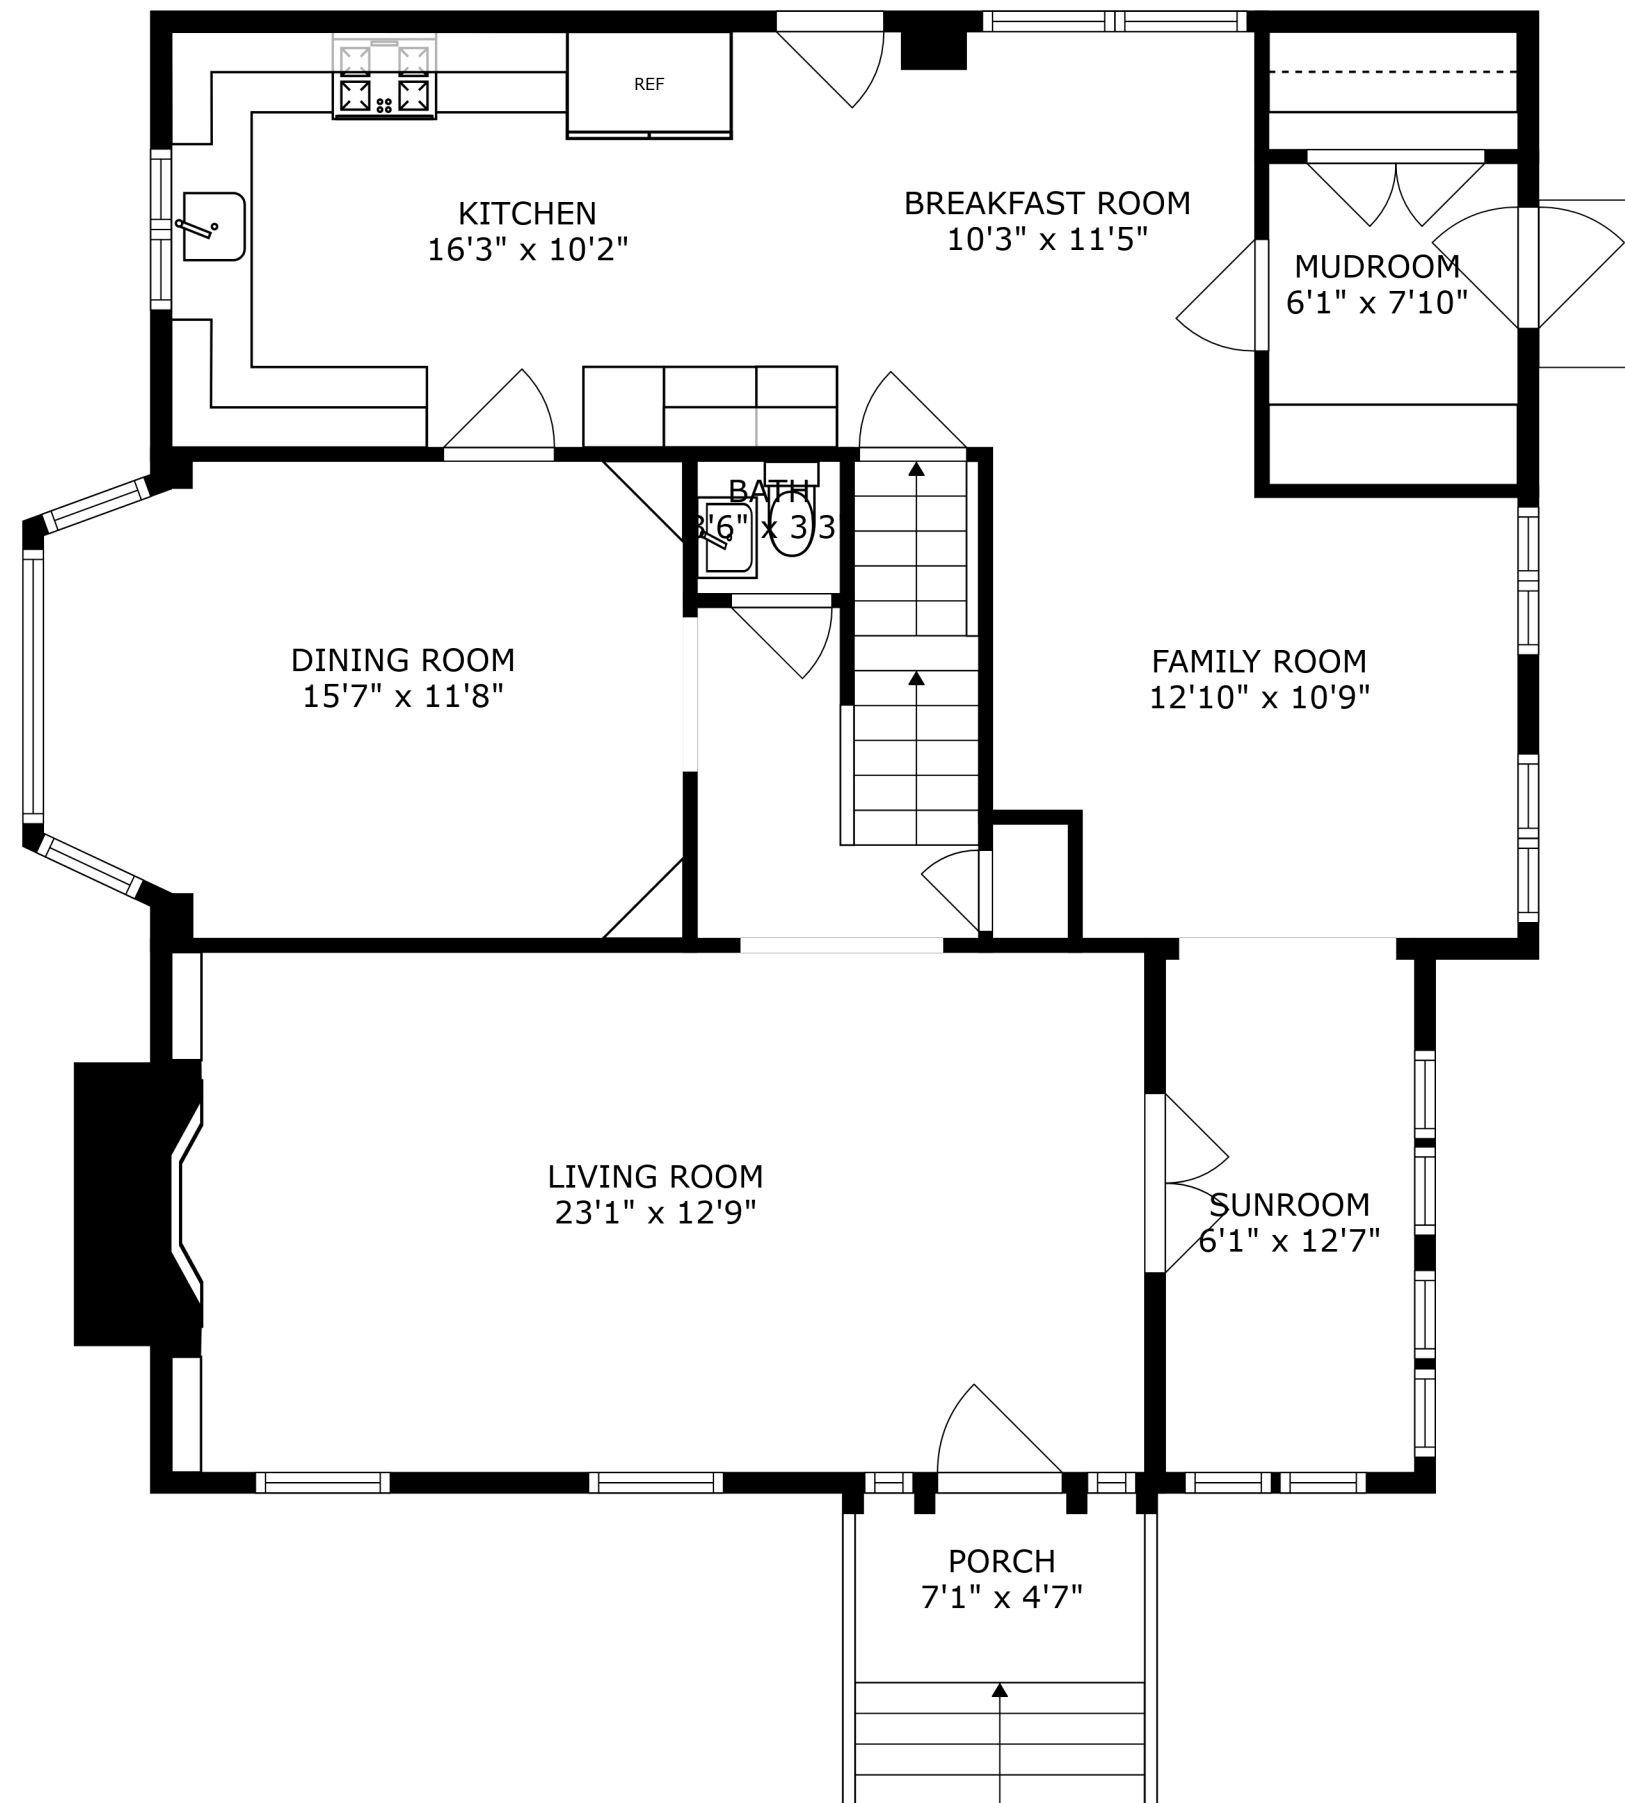

FLOOR 1

FLOOR 2

PATIO
33'10" x 18'11"

FLOOR 3

FLOOR 4

SIZES AND DIMENSIONS ARE APPROXIMATE, ACTUAL MAY VARY.

SIZES AND DIMENSIONS ARE APPROXIMATE, ACTUAL MAY VARY.

SIZES AND DIMENSIONS ARE APPROXIMATE, ACTUAL MAY VARY.

PATIO
33'10" x 18'11"

SIZES AND DIMENSIONS ARE APPROXIMATE, ACTUAL MAY VARY.

BASEMENT
18'7" x 33'10"

SIZES AND DIMENSIONS ARE APPROXIMATE, ACTUAL MAY VARY.