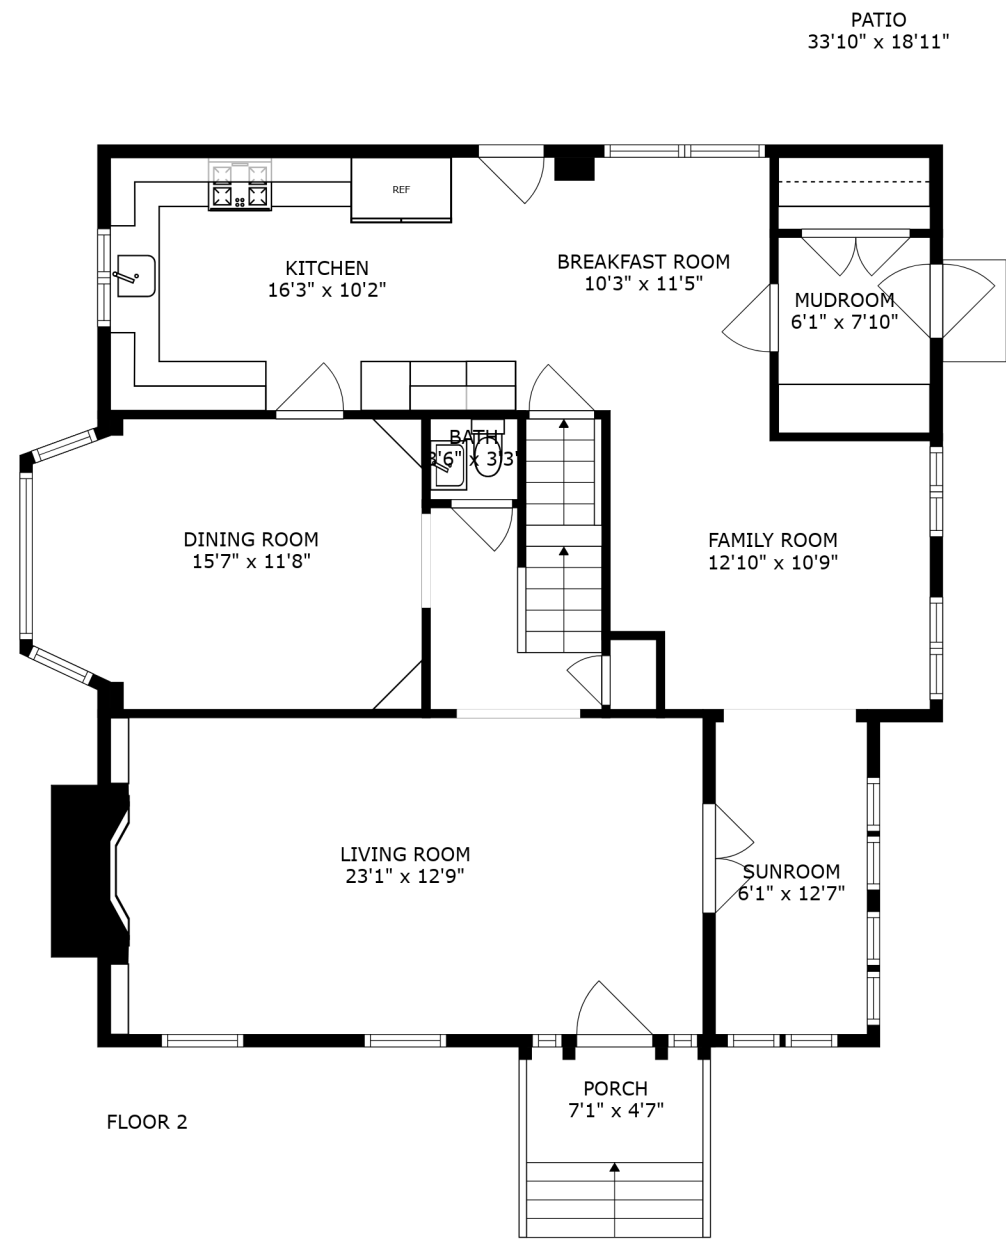

FLOOR 1

FLOOR 2

PATIO
33'10" x 18'11"

FLOOR 3

FLOOR 4

SIZES AND DIMENSIONS ARE APPROXIMATE, ACTUAL MAY VARY.

SIZES AND DIMENSIONS ARE APPROXIMATE, ACTUAL MAY VARY.

SIZES AND DIMENSIONS ARE APPROXIMATE, ACTUAL MAY VARY.

PATIO
33'10" x 18'11"

SIZES AND DIMENSIONS ARE APPROXIMATE, ACTUAL MAY VARY.

BASEMENT
18'7" x 33'10"

SIZES AND DIMENSIONS ARE APPROXIMATE, ACTUAL MAY VARY.