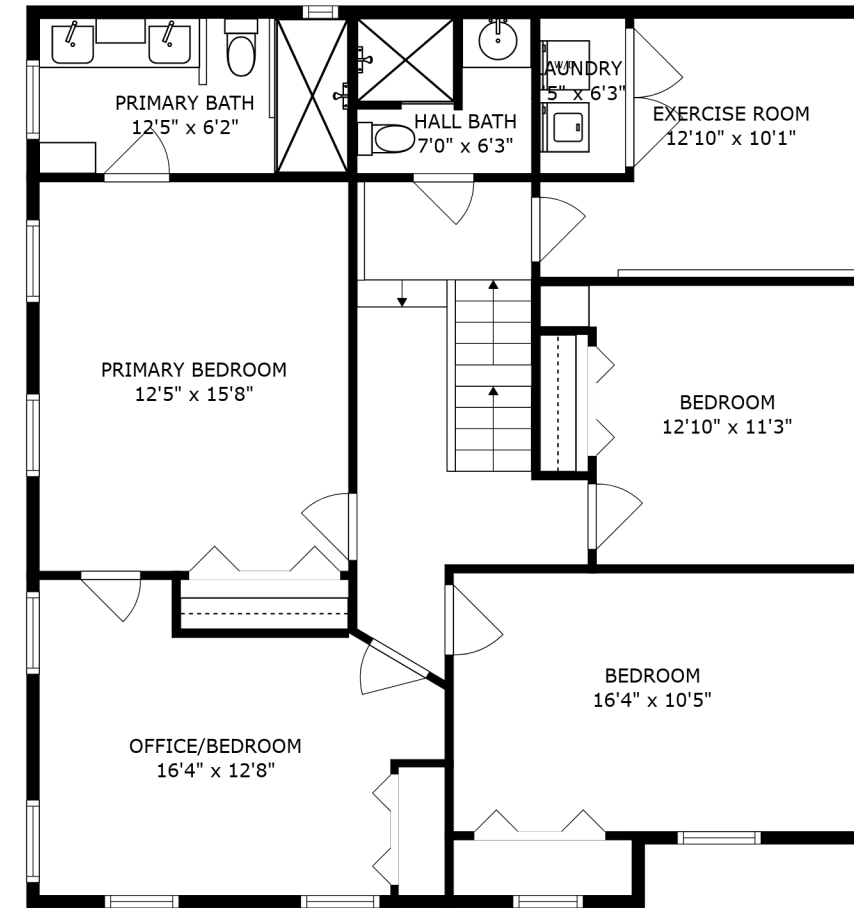

FLOOR 1

FLOOR 2

PATIO
33'10" x 18'11"

FLOOR 3

FLOOR 4

SIZES AND DIMENSIONS ARE APPROXIMATE, ACTUAL MAY VARY.

SIZES AND DIMENSIONS ARE APPROXIMATE, ACTUAL MAY VARY.

SIZES AND DIMENSIONS ARE APPROXIMATE, ACTUAL MAY VARY.

PATIO
33'10" x 18'11"

SIZES AND DIMENSIONS ARE APPROXIMATE, ACTUAL MAY VARY.

BASEMENT
18'7" x 33'10"

SIZES AND DIMENSIONS ARE APPROXIMATE, ACTUAL MAY VARY.