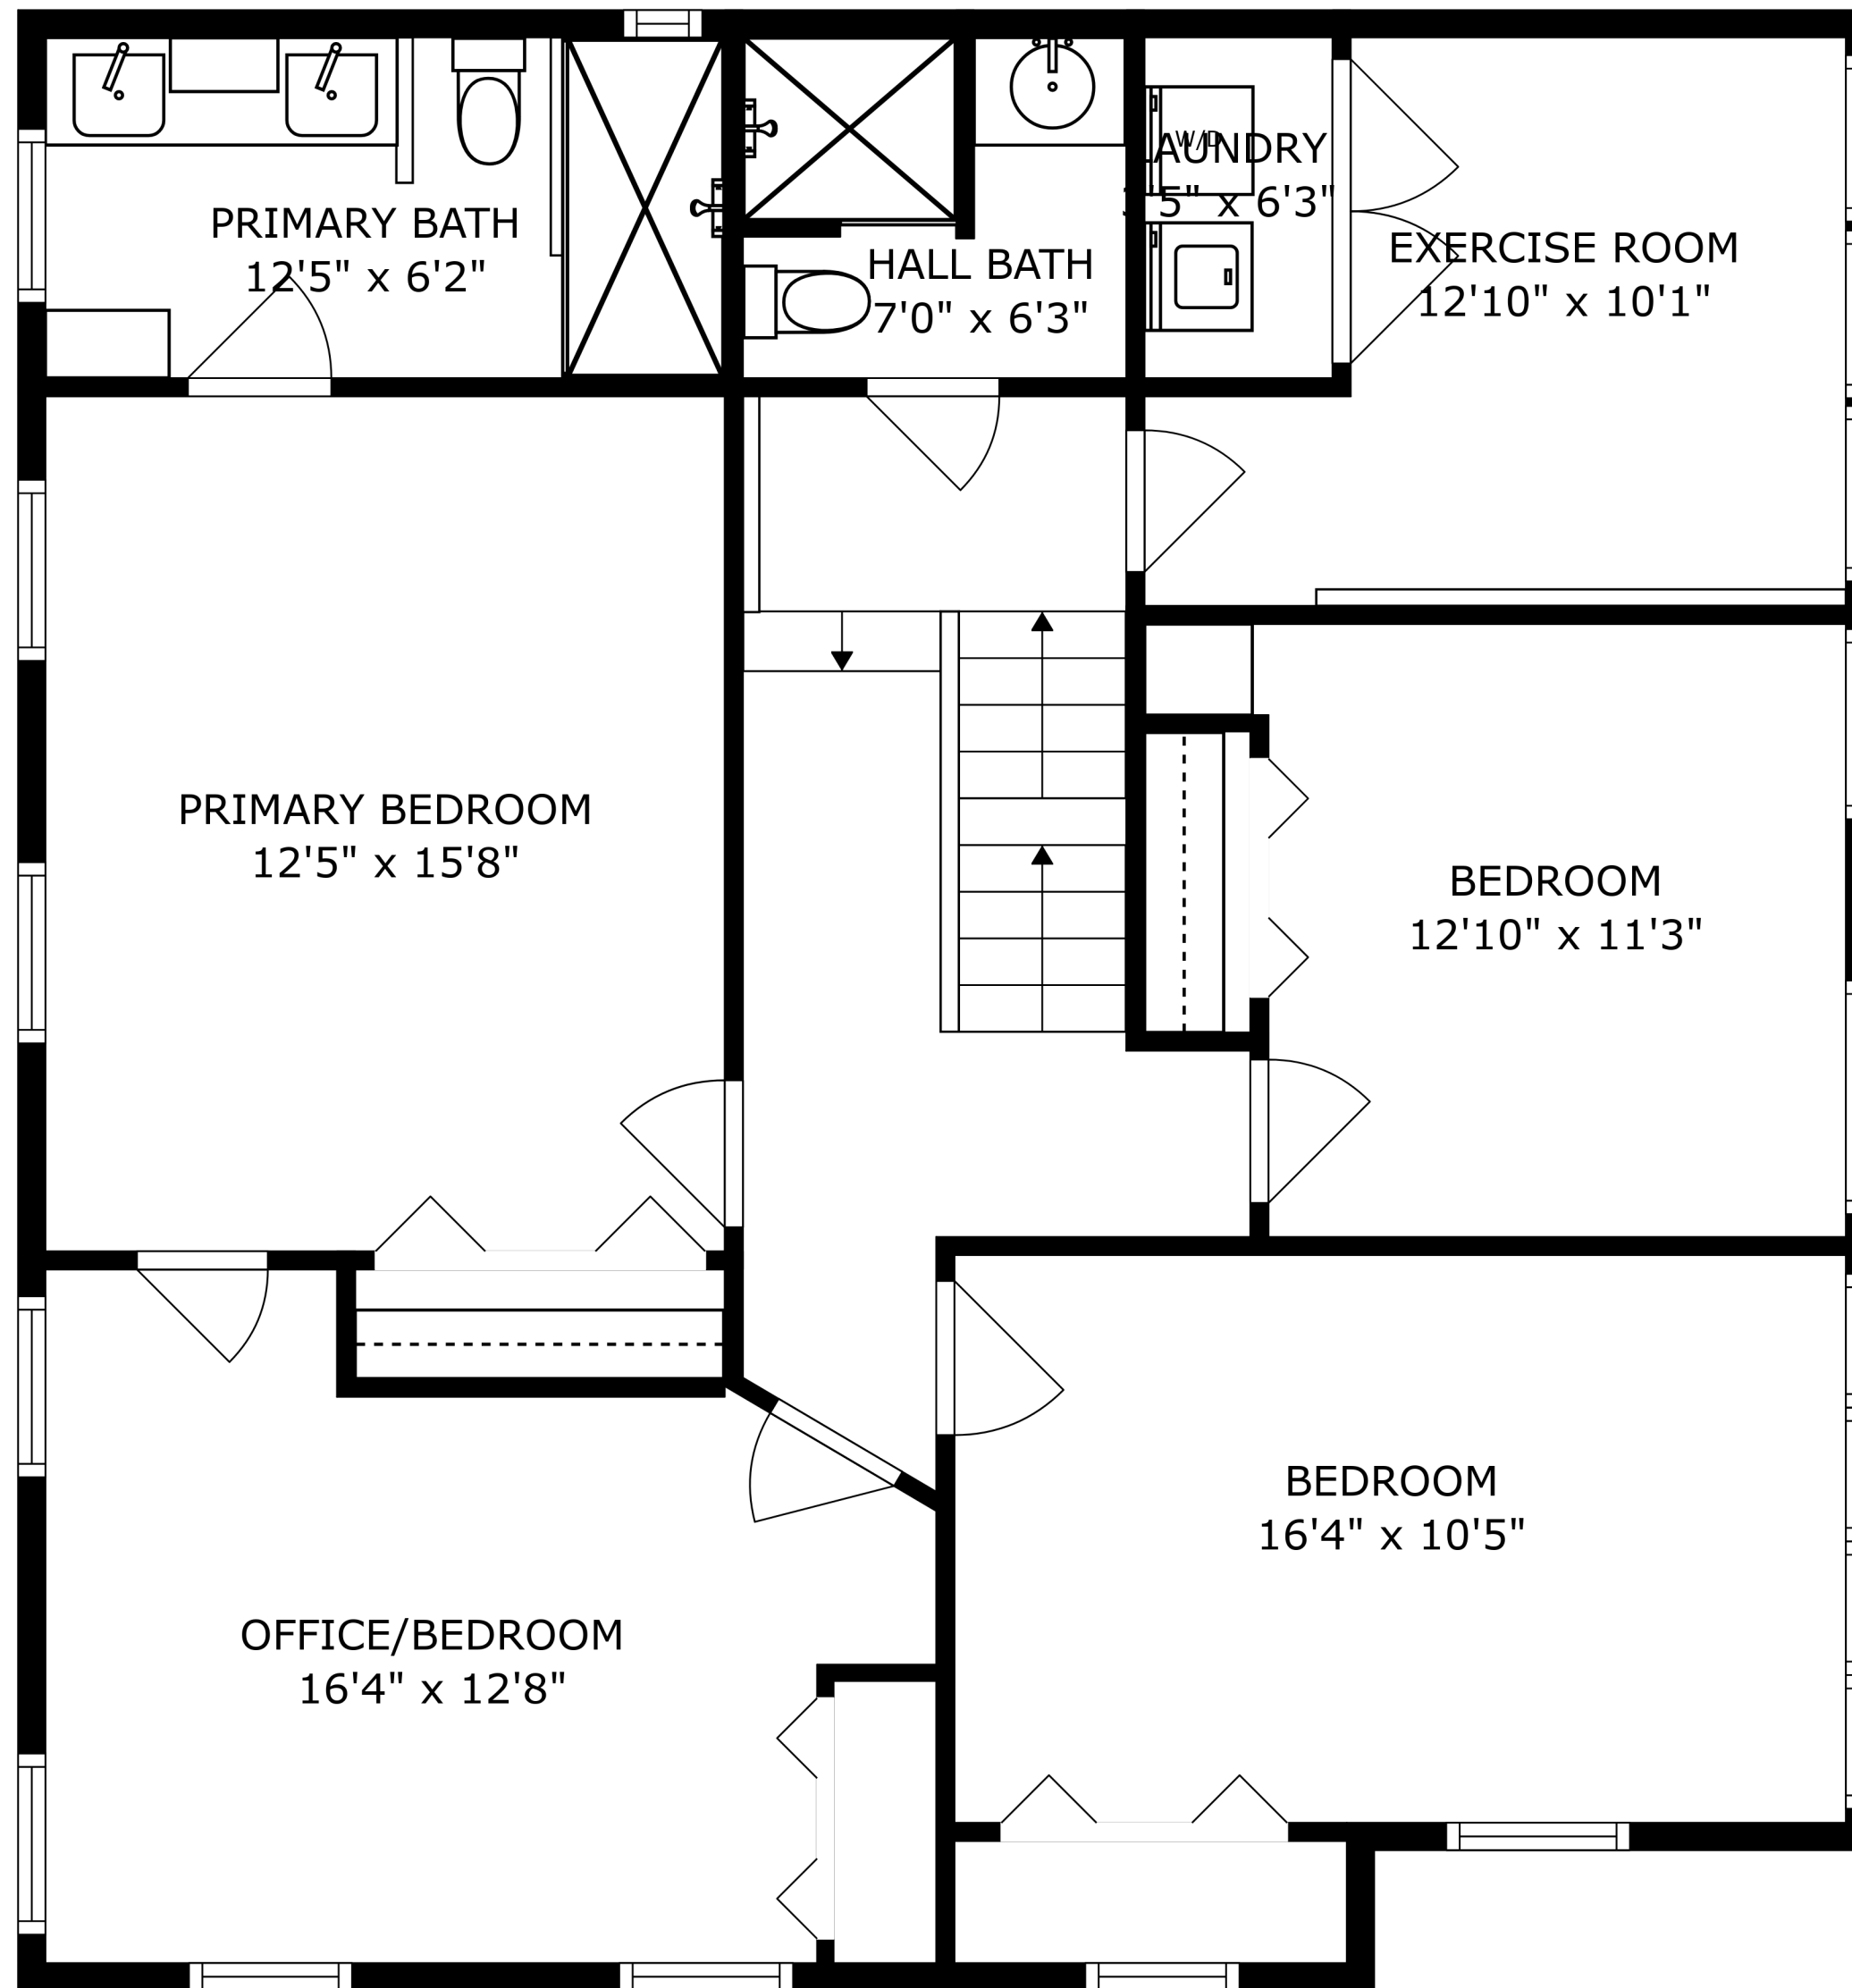

FLOOR 1

FLOOR 2

PATIO
33'10" x 18'11"

FLOOR 3

FLOOR 4

SIZES AND DIMENSIONS ARE APPROXIMATE, ACTUAL MAY VARY.

SIZES AND DIMENSIONS ARE APPROXIMATE, ACTUAL MAY VARY.

SIZES AND DIMENSIONS ARE APPROXIMATE, ACTUAL MAY VARY.

PATIO
33'10" x 18'11"

SIZES AND DIMENSIONS ARE APPROXIMATE, ACTUAL MAY VARY.

BASEMENT
18'7" x 33'10"

SIZES AND DIMENSIONS ARE APPROXIMATE, ACTUAL MAY VARY.