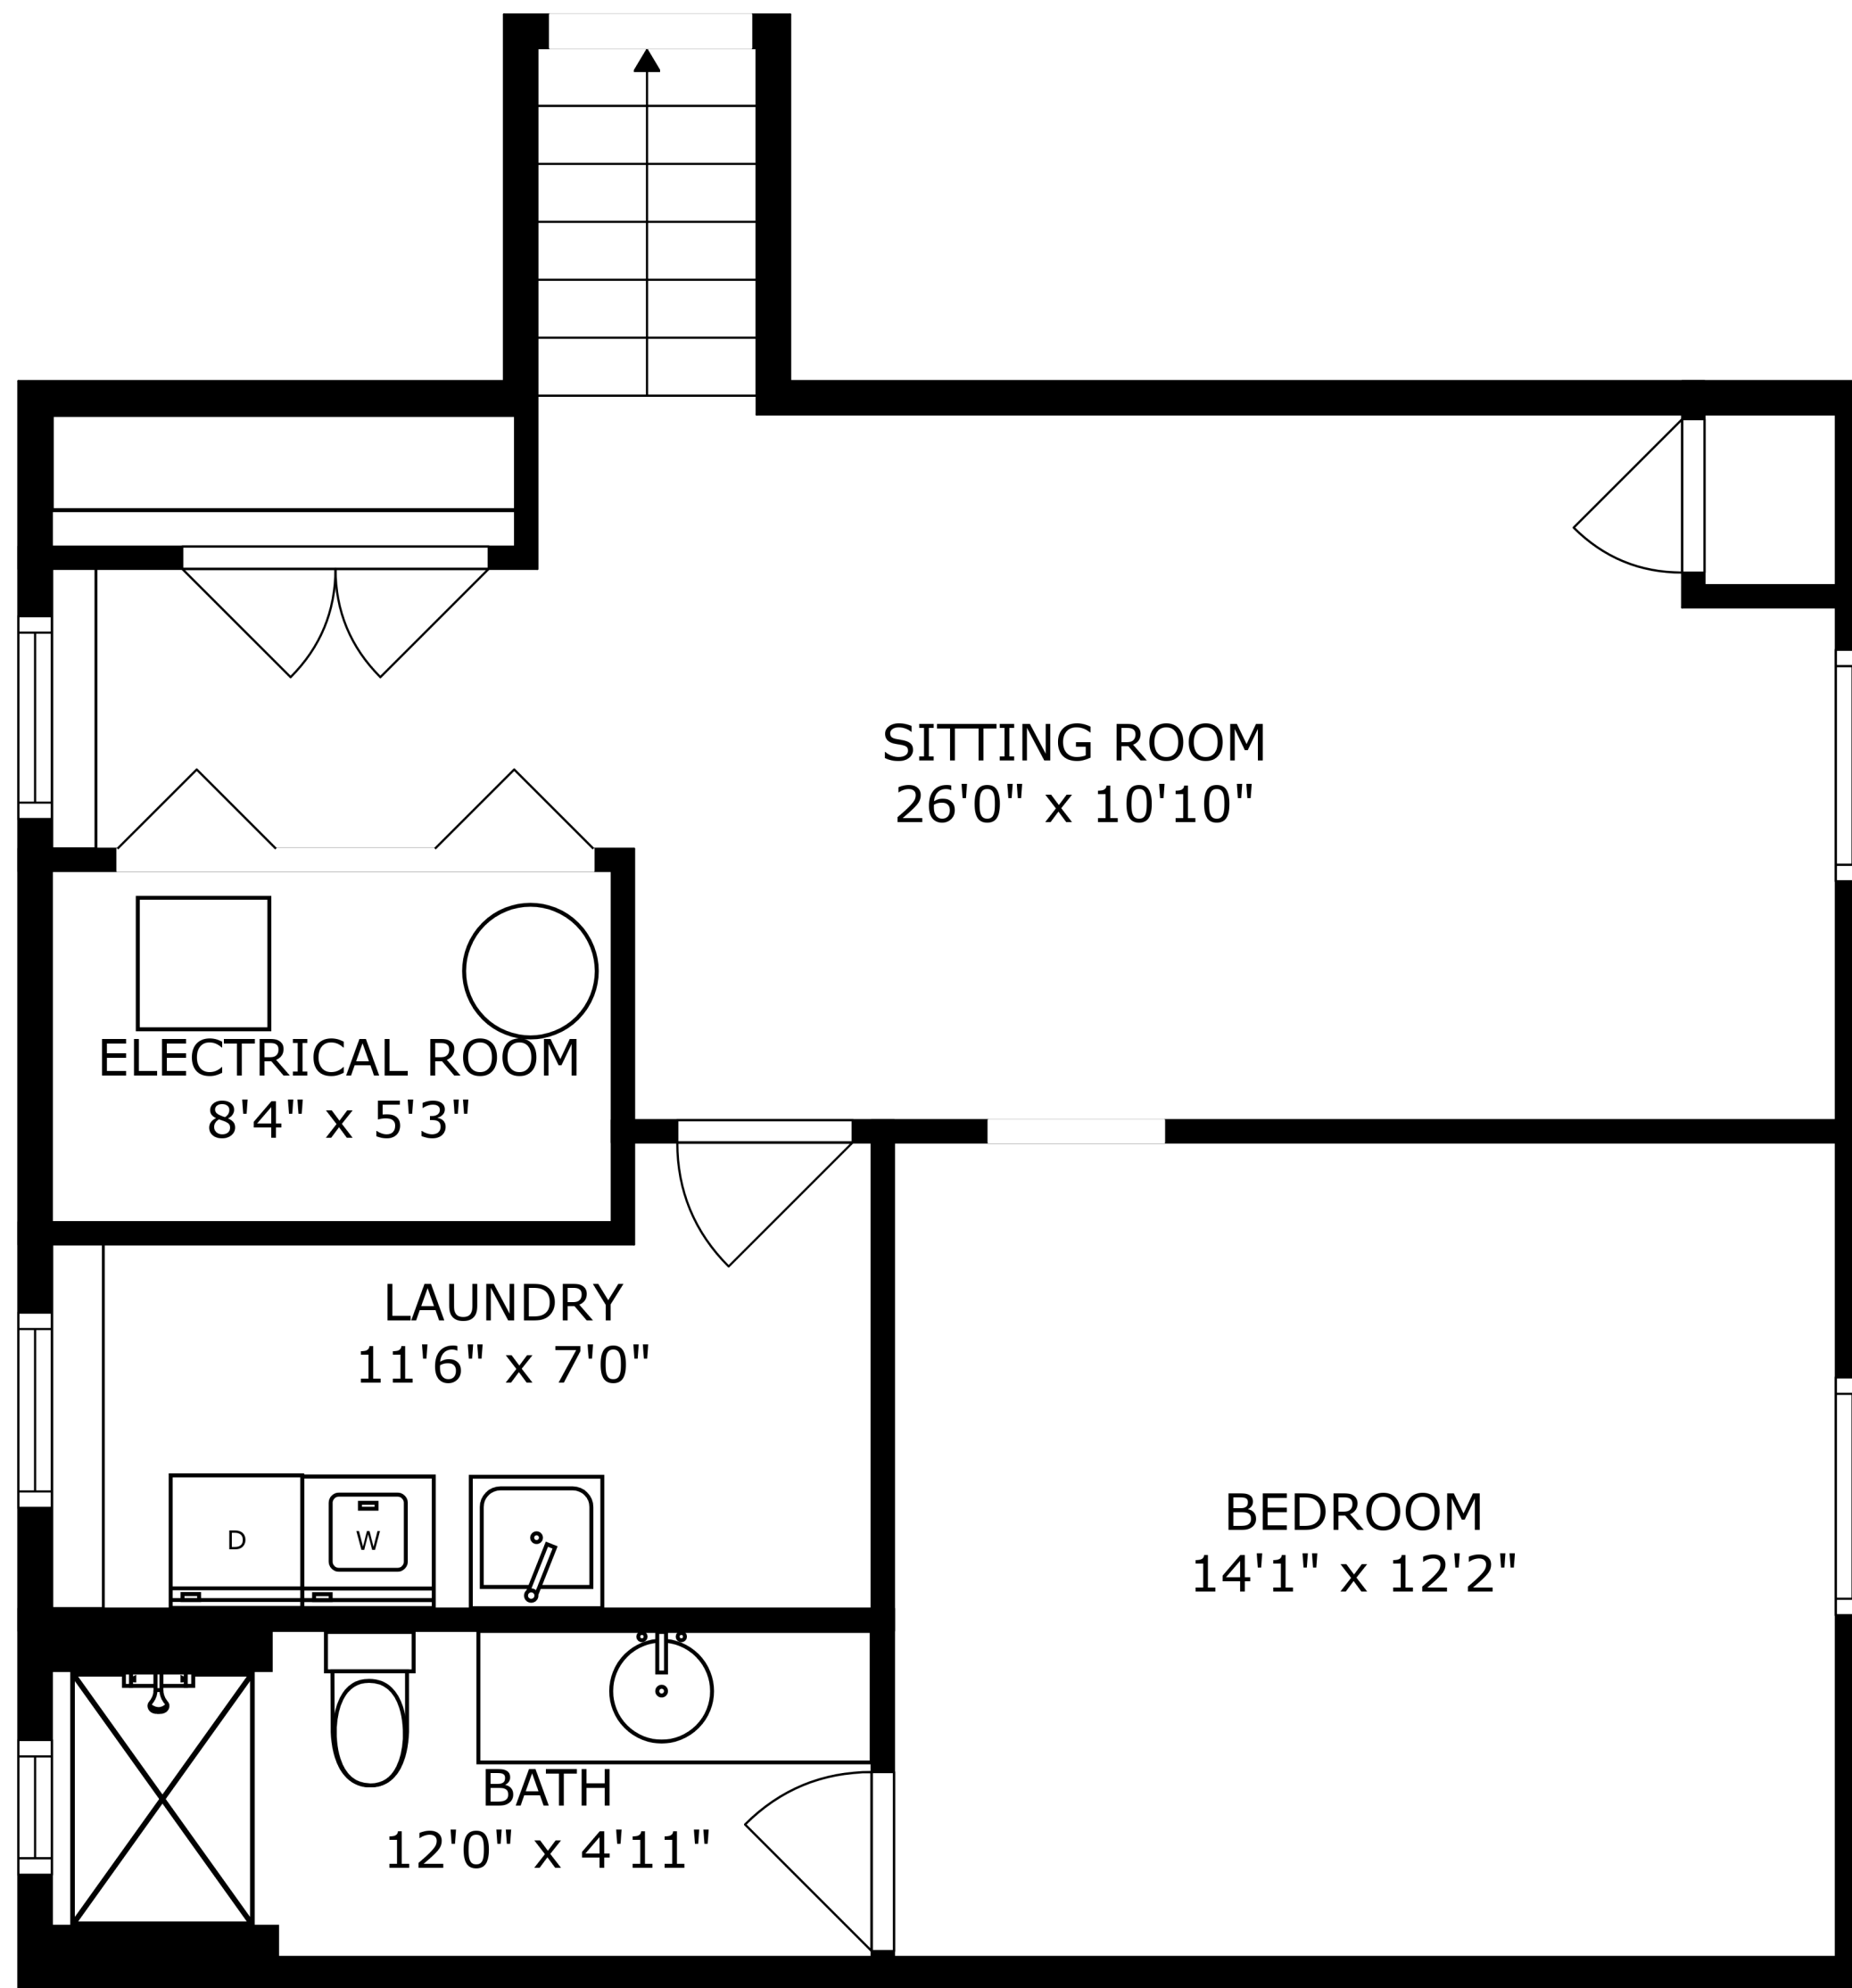

SIZES AND DIMENSIONS ARE APPROXIMATE, ACTUAL MAY VARY.

SIZES AND DIMENSIONS ARE APPROXIMATE, ACTUAL MAY VARY.

SIZES AND DIMENSIONS ARE APPROXIMATE, ACTUAL MAY VARY.

DECK
20'2" x 16'2"

SIZES AND DIMENSIONS ARE APPROXIMATE, ACTUAL MAY VARY.

SIZES AND DIMENSIONS ARE APPROXIMATE, ACTUAL MAY VARY.