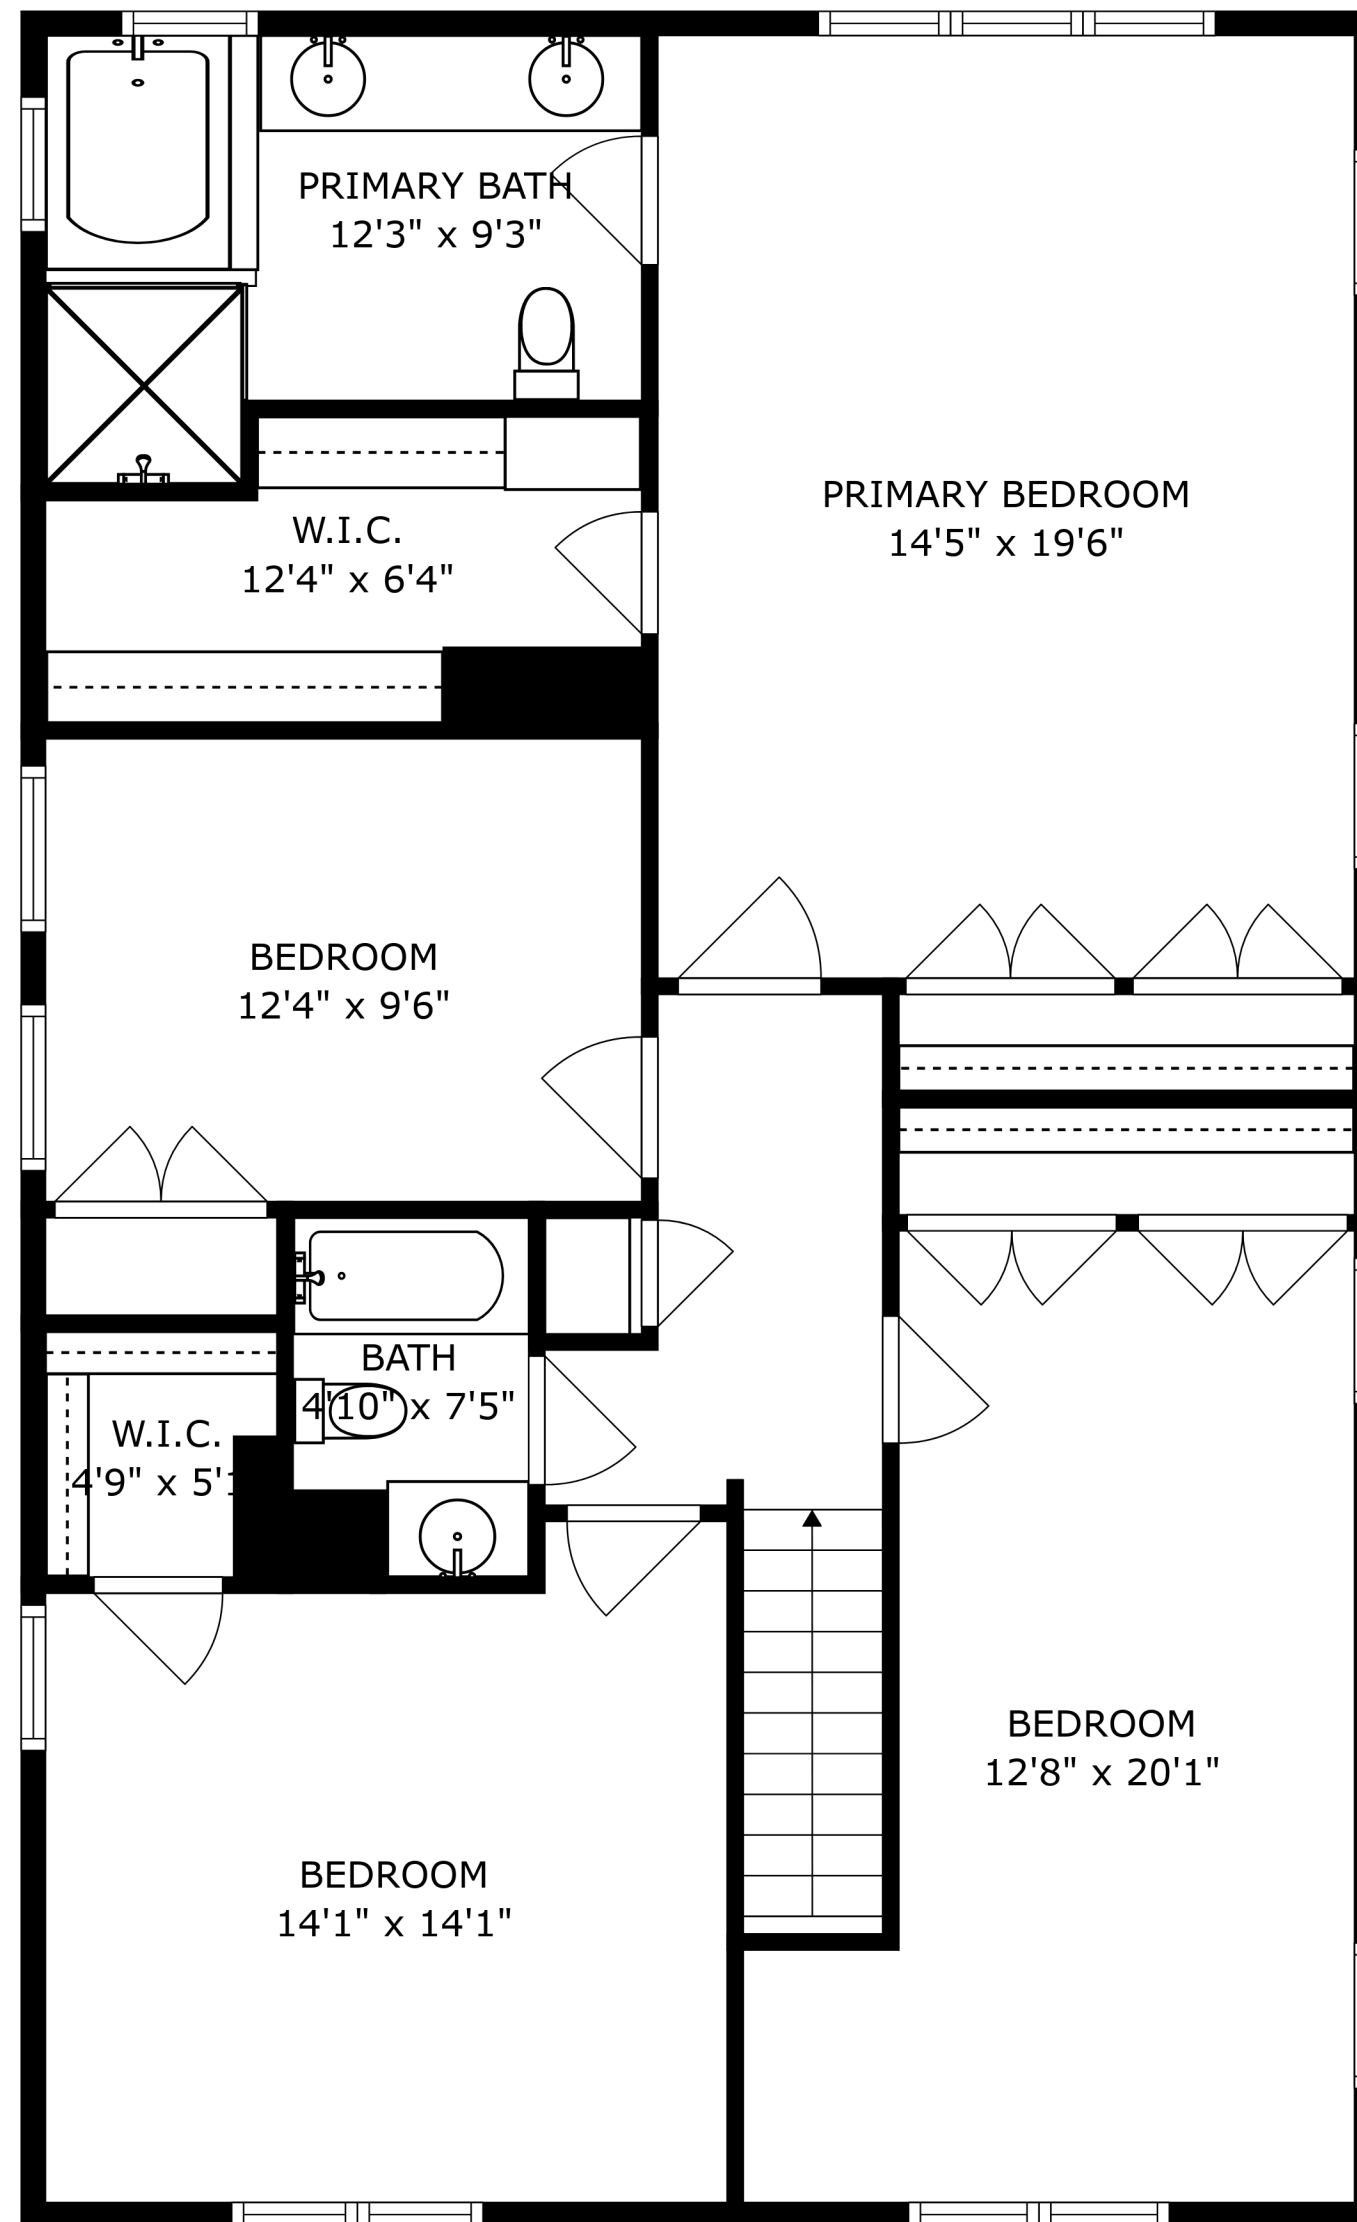

SIZES AND DIMENSIONS ARE APPROXIMATE, ACTUAL MAY VARY.

SIZES AND DIMENSIONS ARE APPROXIMATE, ACTUAL MAY VARY.

SIZES AND DIMENSIONS ARE APPROXIMATE, ACTUAL MAY VARY.

DECK
20'2" x 16'2"

SIZES AND DIMENSIONS ARE APPROXIMATE, ACTUAL MAY VARY.

SIZES AND DIMENSIONS ARE APPROXIMATE, ACTUAL MAY VARY.