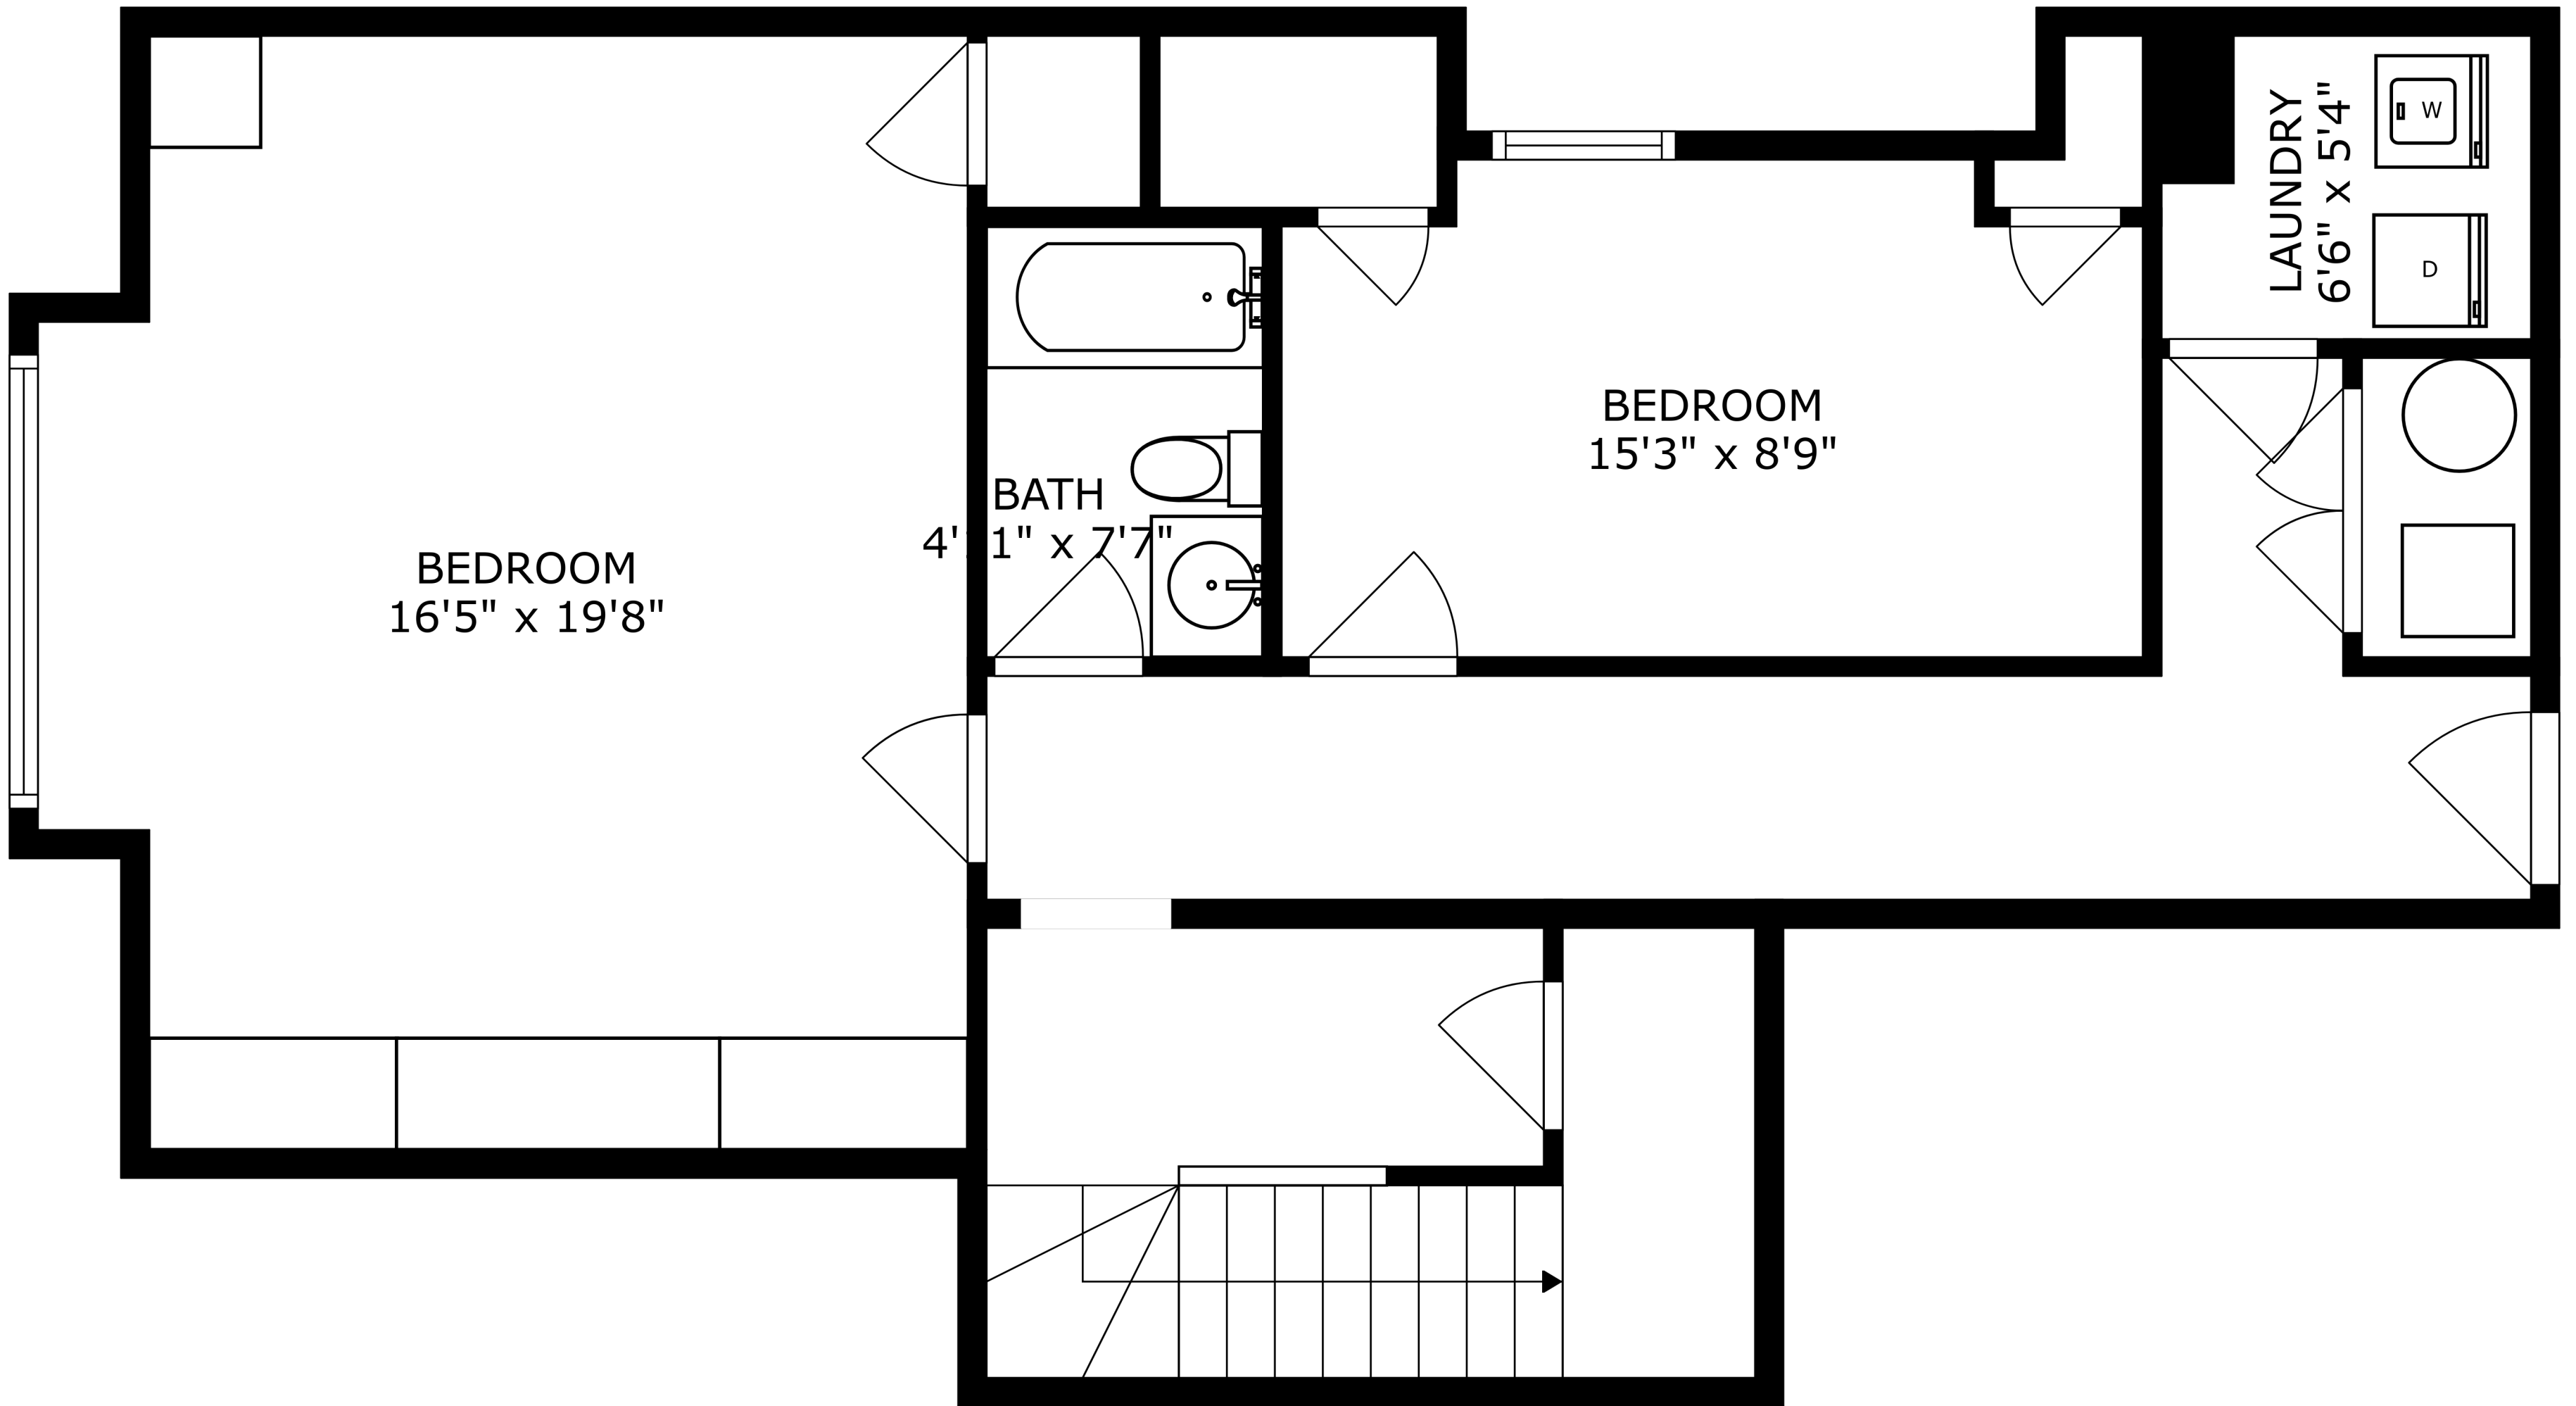

SIZES AND DIMENSIONS ARE APPROXIMATE, ACTUAL MAY VARY.

SIZES AND DIMENSIONS ARE APPROXIMATE, ACTUAL MAY VARY.

BEDROOM
16'5" x 19'8"

BATH
4'1" x 7'7"

BEDROOM
15'3" x 8'9"

LAUNDRY
6'6" x 5'4"

SIZES AND DIMENSIONS ARE APPROXIMATE, ACTUAL MAY VARY.