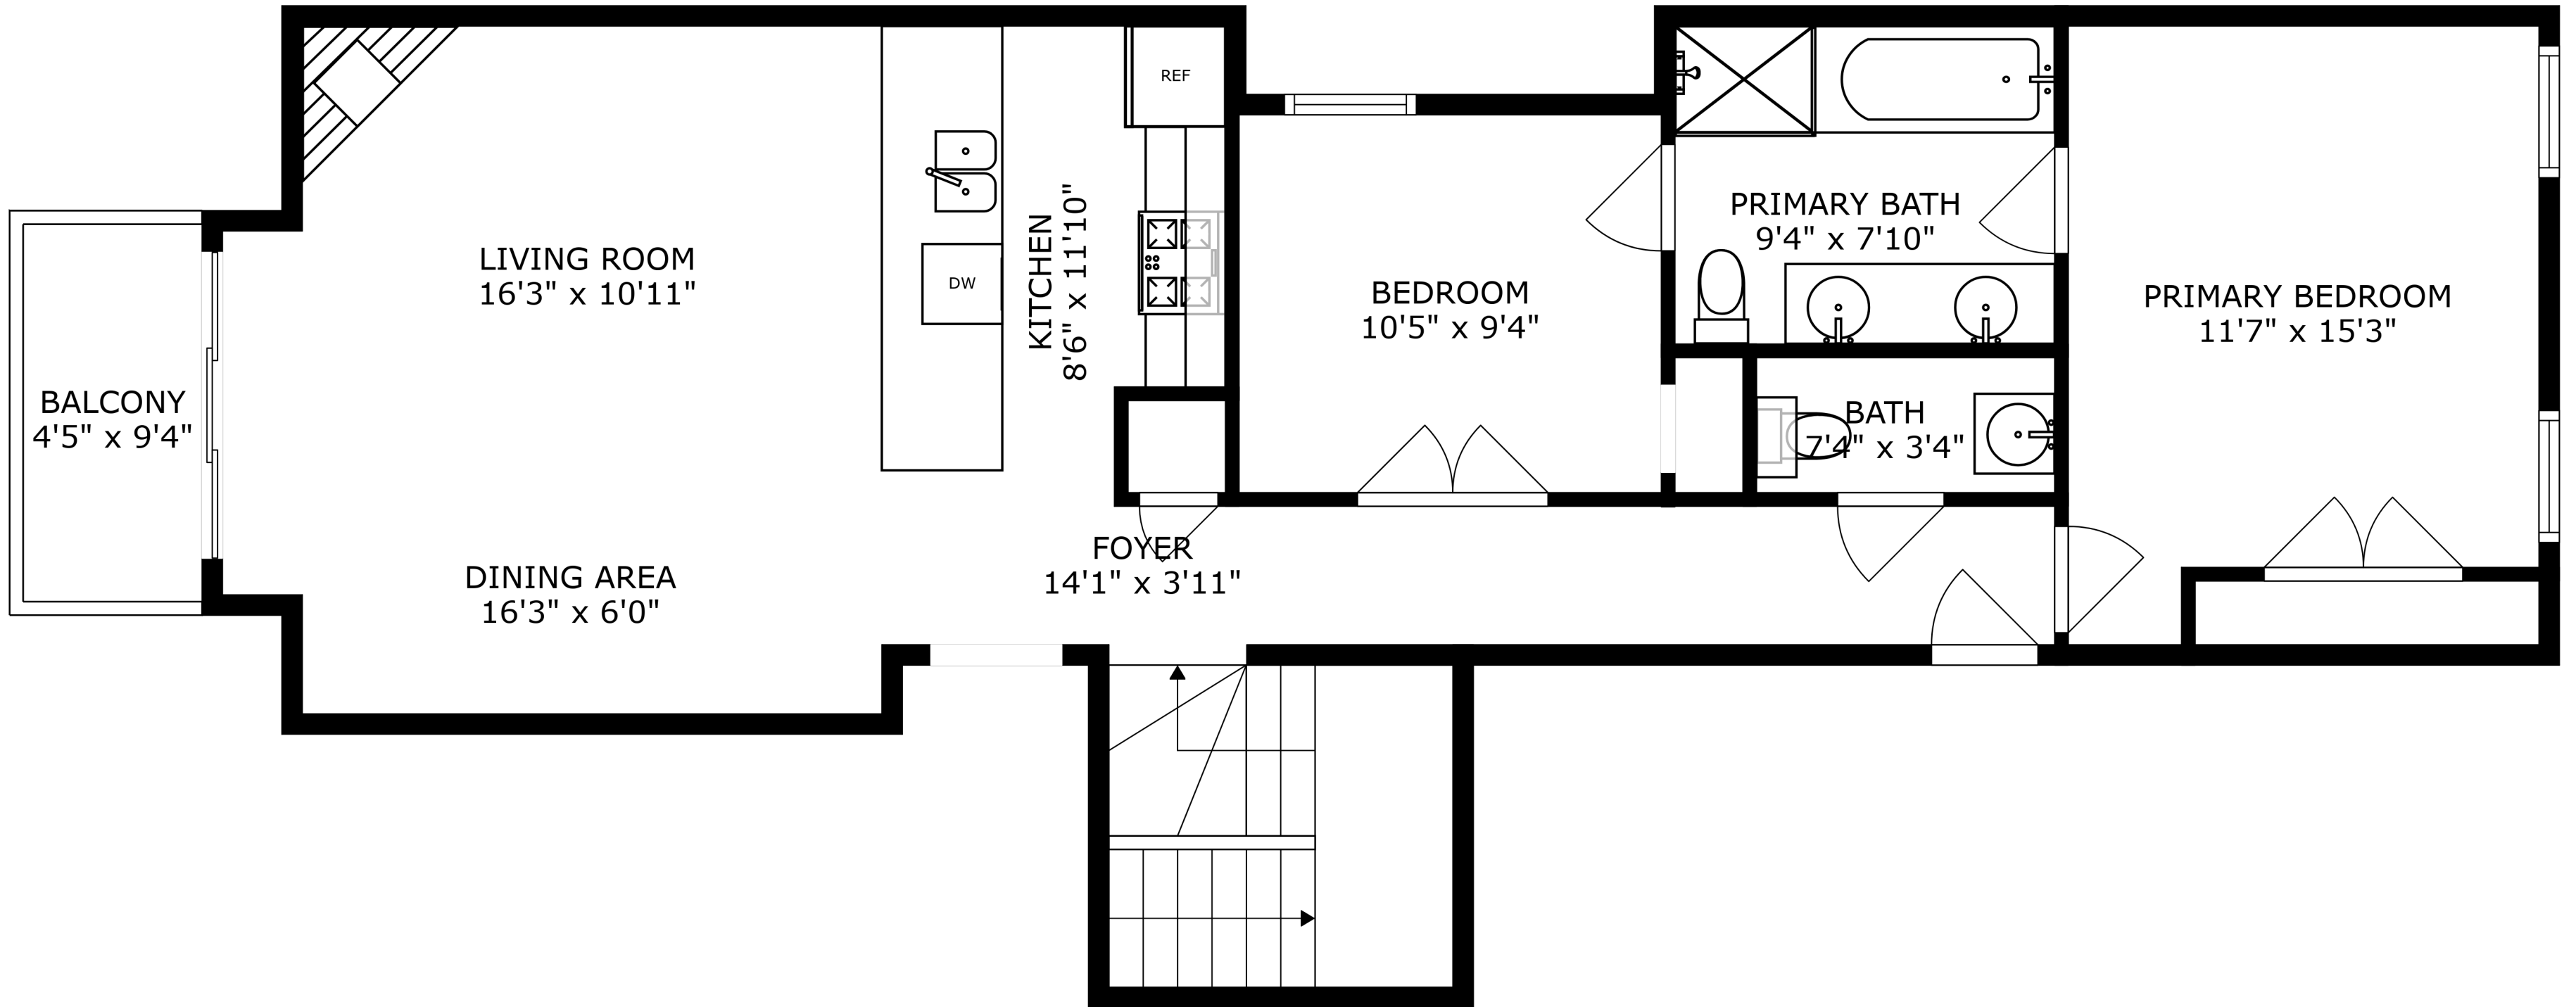

SIZES AND DIMENSIONS ARE APPROXIMATE, ACTUAL MAY VARY.

SIZES AND DIMENSIONS ARE APPROXIMATE, ACTUAL MAY VARY.

BEDROOM
16'5" x 19'8"

BATH
4'1" x 7'7"

BEDROOM
15'3" x 8'9"

LAUNDRY
6'6" x 5'4"

SIZES AND DIMENSIONS ARE APPROXIMATE, ACTUAL MAY VARY.