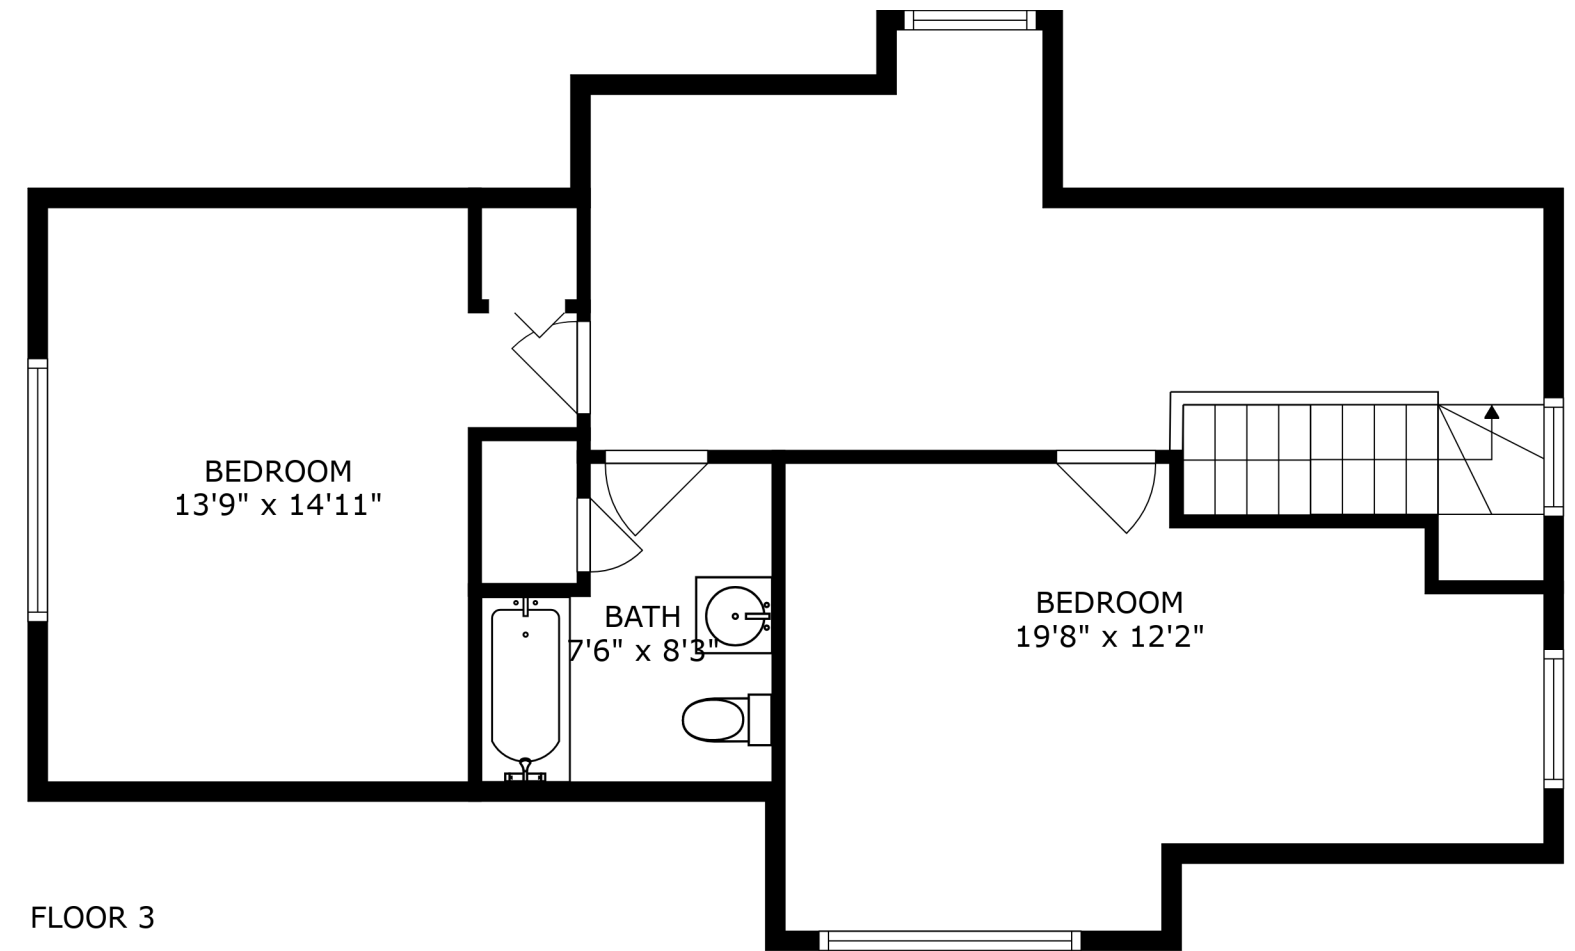

FLOOR 2

FLOOR 3

FLOOR 1

SIZES AND DIMENSIONS ARE APPROXIMATE, ACTUAL MAY VARY.

BEDROOM
13'9" x 14'11"

BATH
7'6" x 8'3"

BEDROOM
19'8" x 12'2"

SIZES AND DIMENSIONS ARE APPROXIMATE, ACTUAL MAY VARY.

SIZES AND DIMENSIONS ARE APPROXIMATE, ACTUAL MAY VARY.

UTILITY
14'7" x 15'9"

RECREATION ROOM
22'11" x 11'8"

BEDROOM
26'8" x 10'5"

SIZES AND DIMENSIONS ARE APPROXIMATE, ACTUAL MAY VARY.