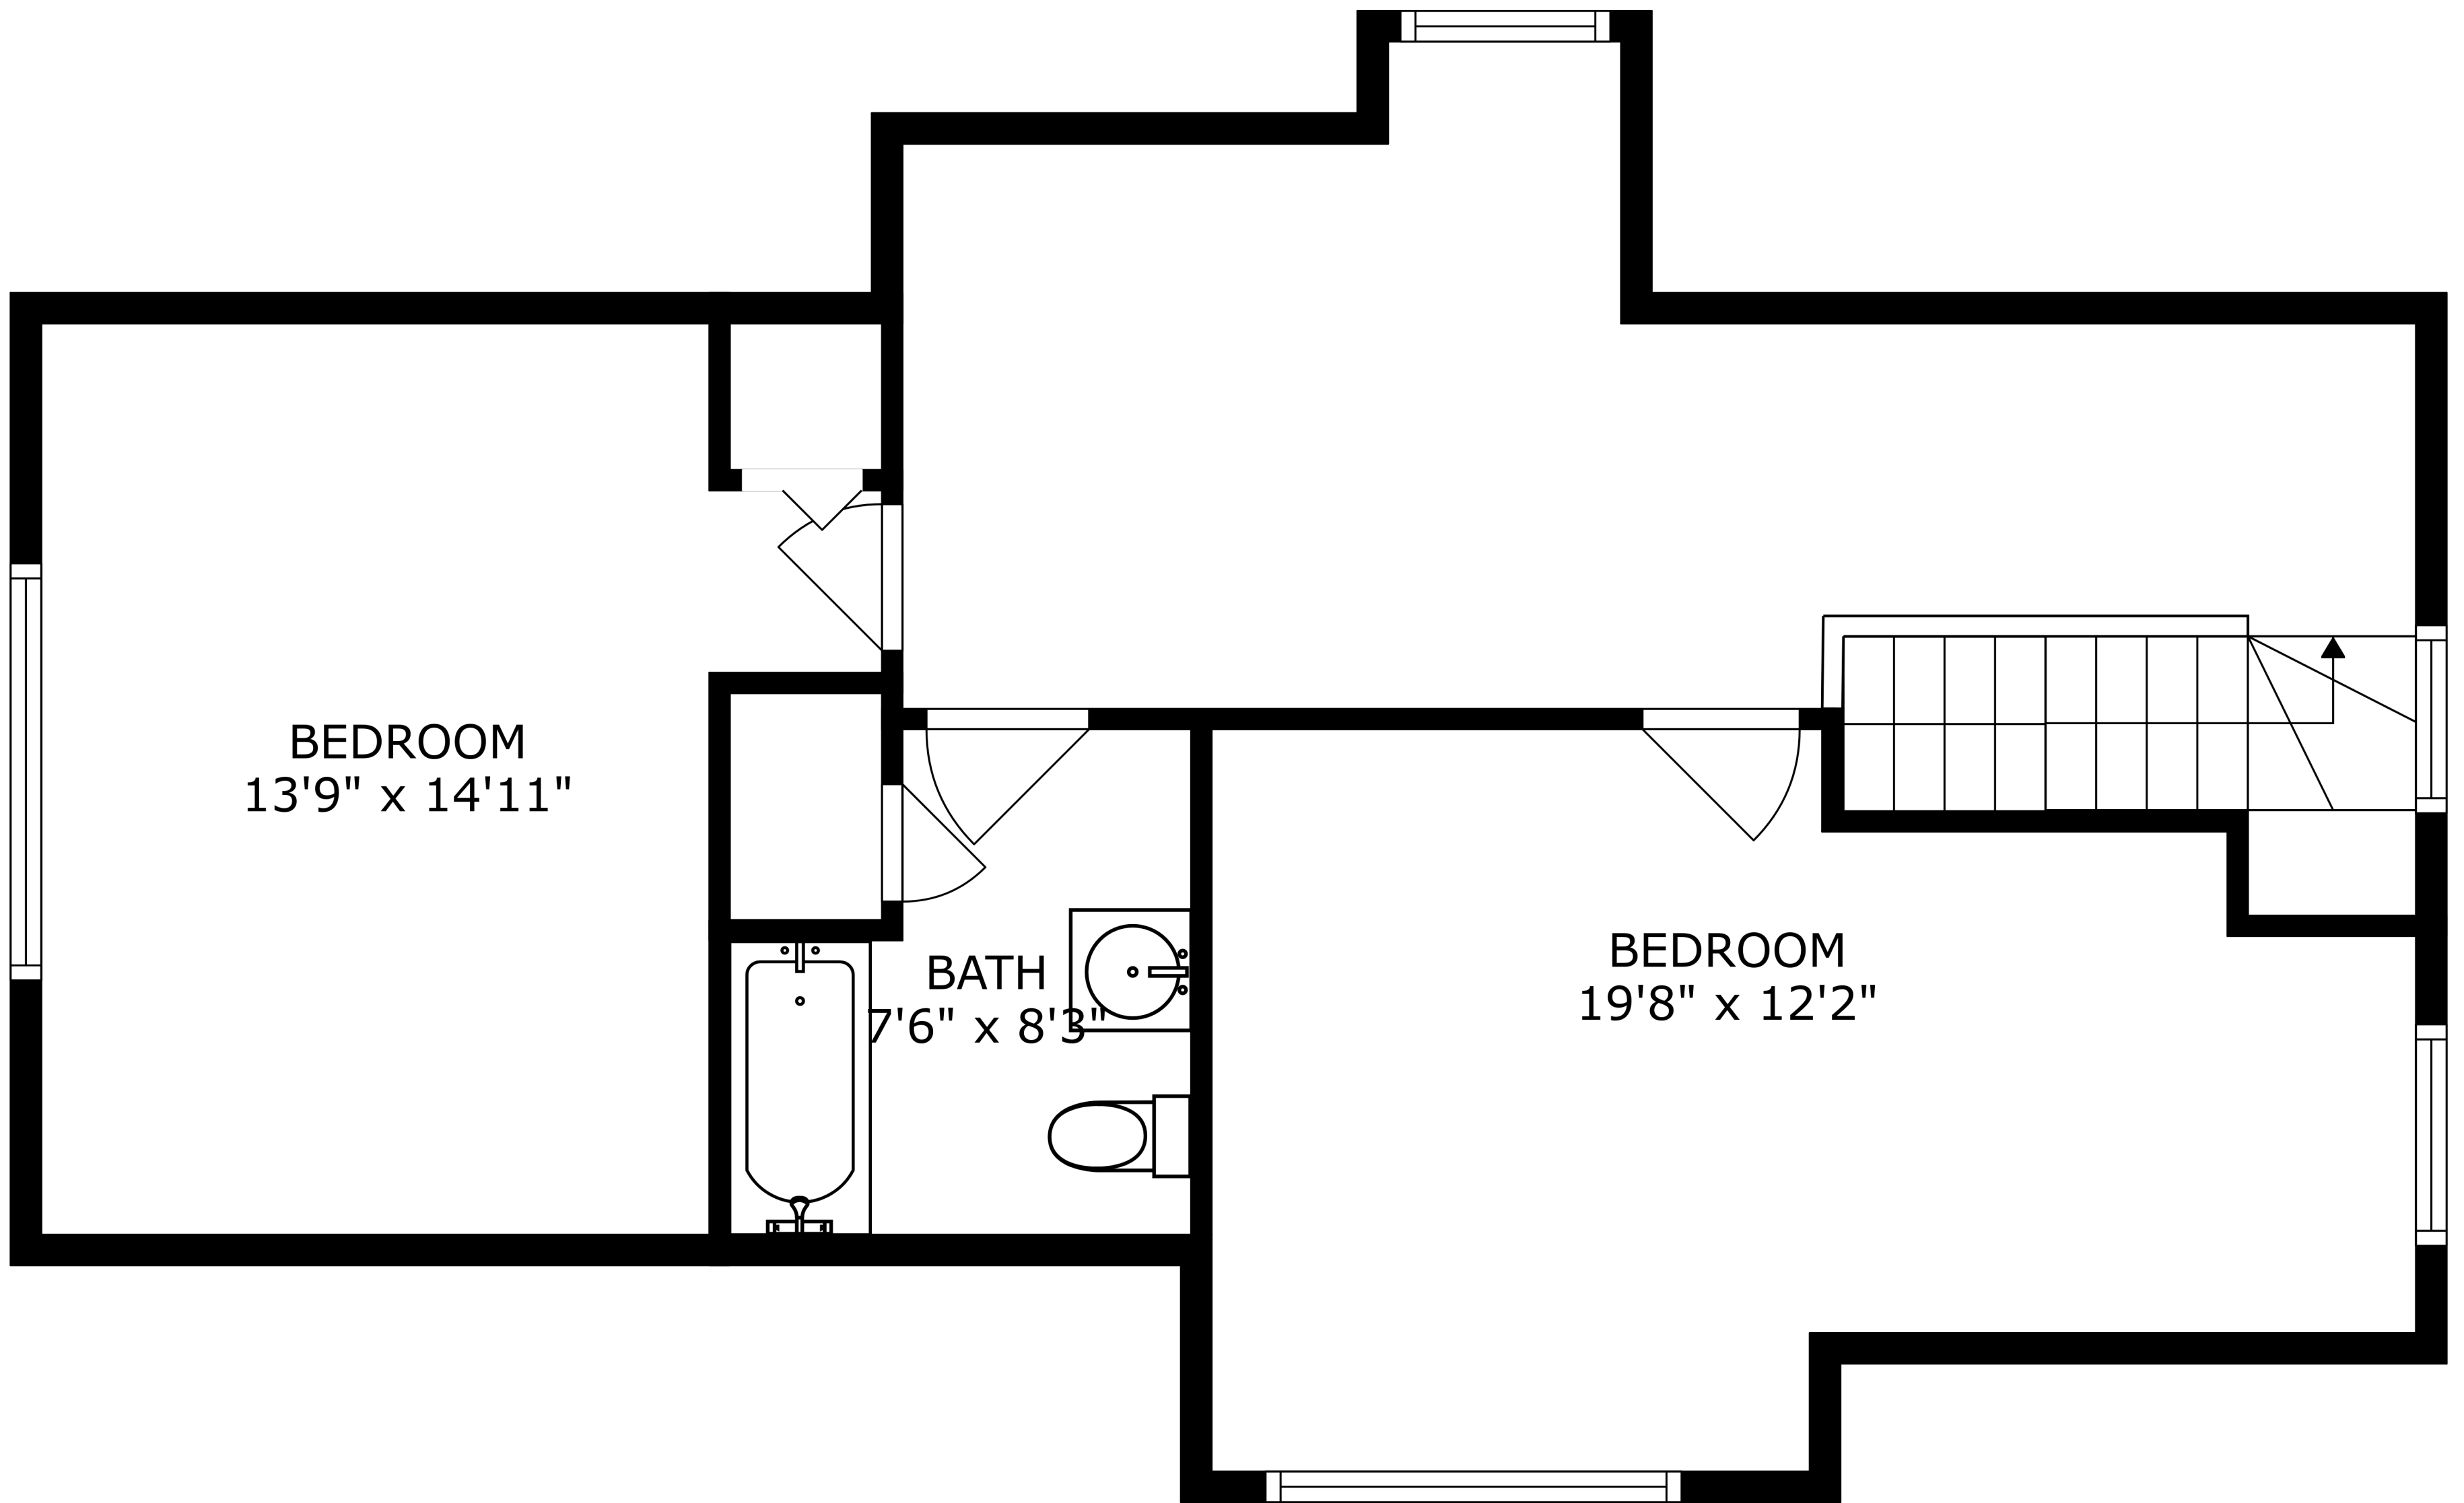

FLOOR 2

FLOOR 3

FLOOR 1

SIZES AND DIMENSIONS ARE APPROXIMATE, ACTUAL MAY VARY.

BEDROOM
13'9" x 14'11"

BATH
7'6" x 8'3"

BEDROOM
19'8" x 12'2"

SIZES AND DIMENSIONS ARE APPROXIMATE, ACTUAL MAY VARY.

SIZES AND DIMENSIONS ARE APPROXIMATE, ACTUAL MAY VARY.

UTILITY
14'7" x 15'9"

RECREATION ROOM
22'11" x 11'8"

BEDROOM
26'8" x 10'5"

SIZES AND DIMENSIONS ARE APPROXIMATE, ACTUAL MAY VARY.