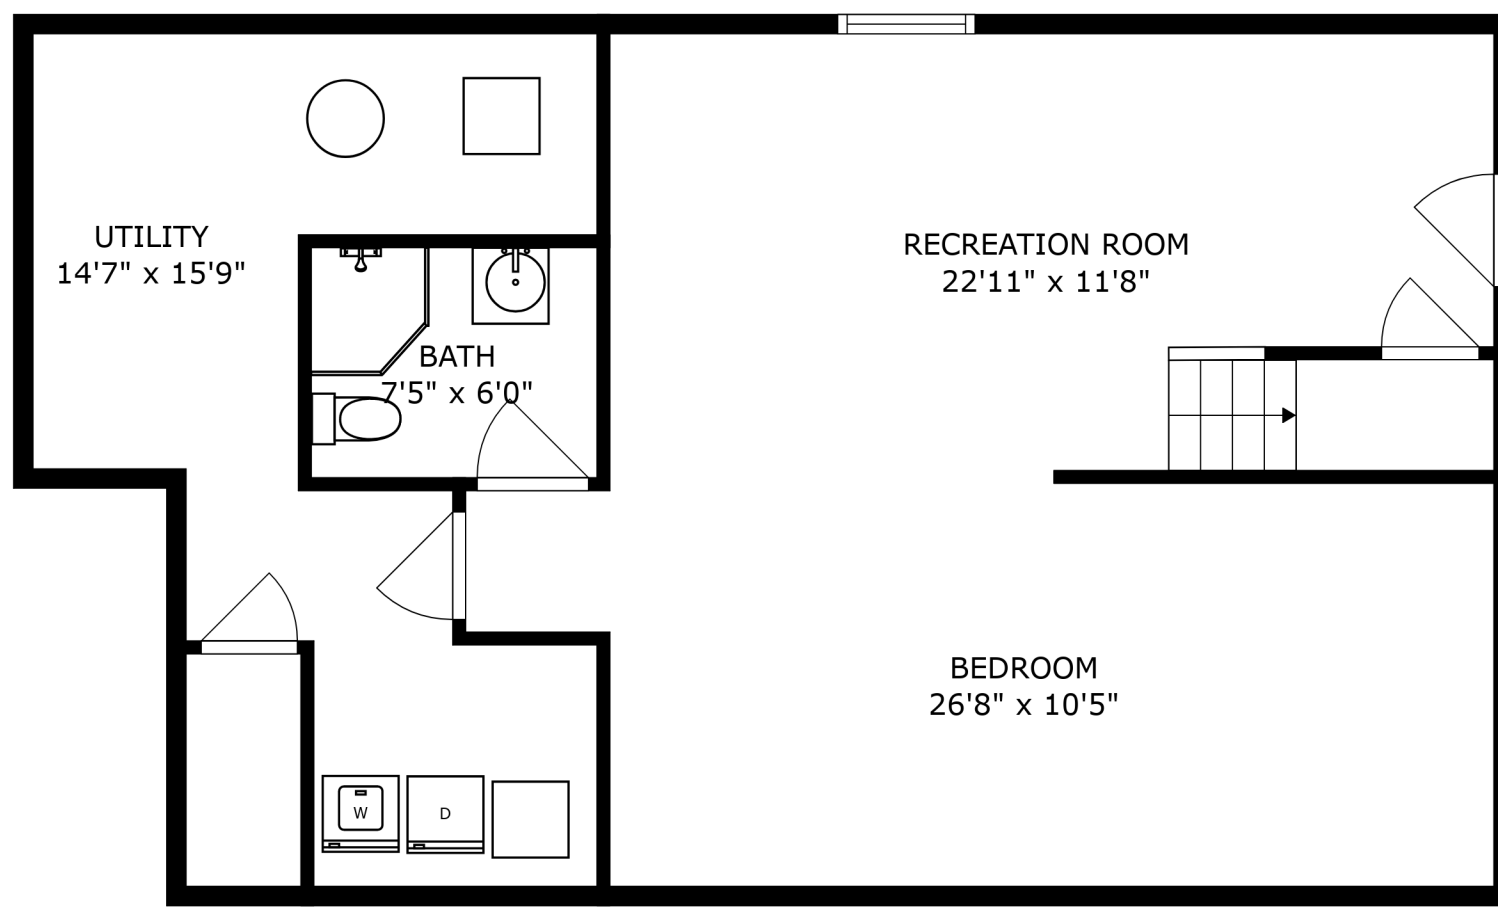

FLOOR 2

FLOOR 3

FLOOR 1

SIZES AND DIMENSIONS ARE APPROXIMATE, ACTUAL MAY VARY.

BEDROOM
13'9" x 14'11"

BATH
7'6" x 8'3"

BEDROOM
19'8" x 12'2"

SIZES AND DIMENSIONS ARE APPROXIMATE, ACTUAL MAY VARY.

SIZES AND DIMENSIONS ARE APPROXIMATE, ACTUAL MAY VARY.

UTILITY
14'7" x 15'9"

RECREATION ROOM
22'11" x 11'8"

BEDROOM
26'8" x 10'5"

SIZES AND DIMENSIONS ARE APPROXIMATE, ACTUAL MAY VARY.