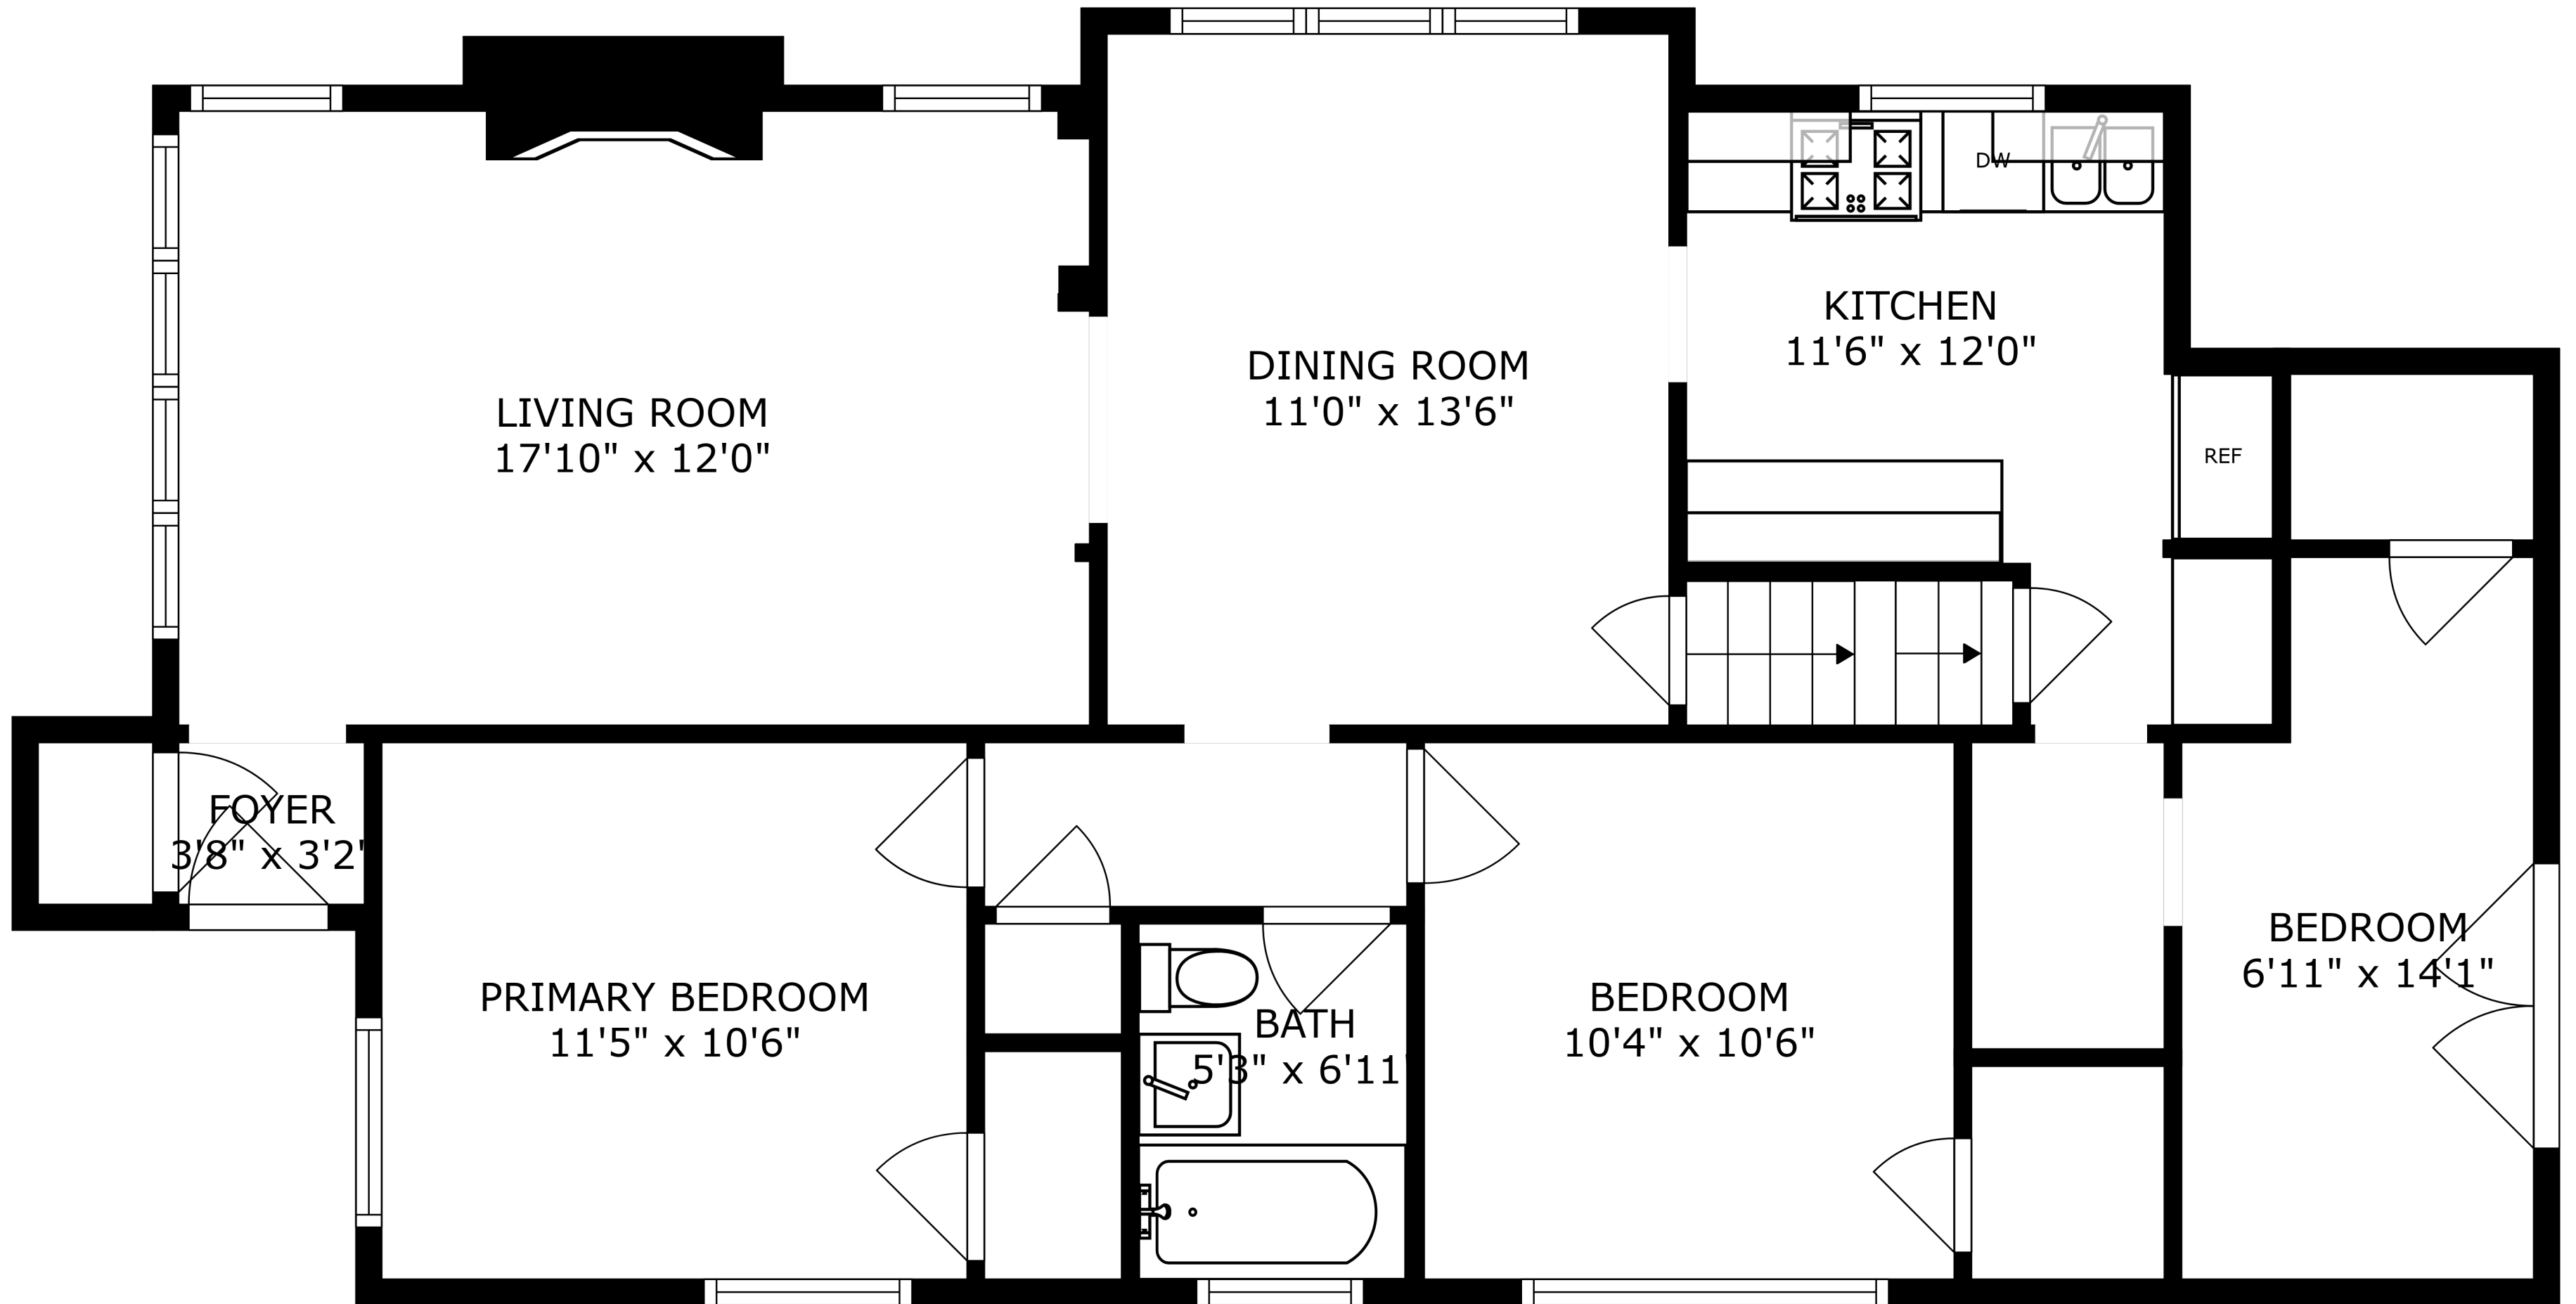

FLOOR 2

FLOOR 3

FLOOR 1

SIZES AND DIMENSIONS ARE APPROXIMATE, ACTUAL MAY VARY.

BEDROOM
13'9" x 14'11"

BATH
7'6" x 8'3"

BEDROOM
19'8" x 12'2"

SIZES AND DIMENSIONS ARE APPROXIMATE, ACTUAL MAY VARY.

SIZES AND DIMENSIONS ARE APPROXIMATE, ACTUAL MAY VARY.

UTILITY
14'7" x 15'9"

RECREATION ROOM
22'11" x 11'8"

BEDROOM
26'8" x 10'5"

SIZES AND DIMENSIONS ARE APPROXIMATE, ACTUAL MAY VARY.