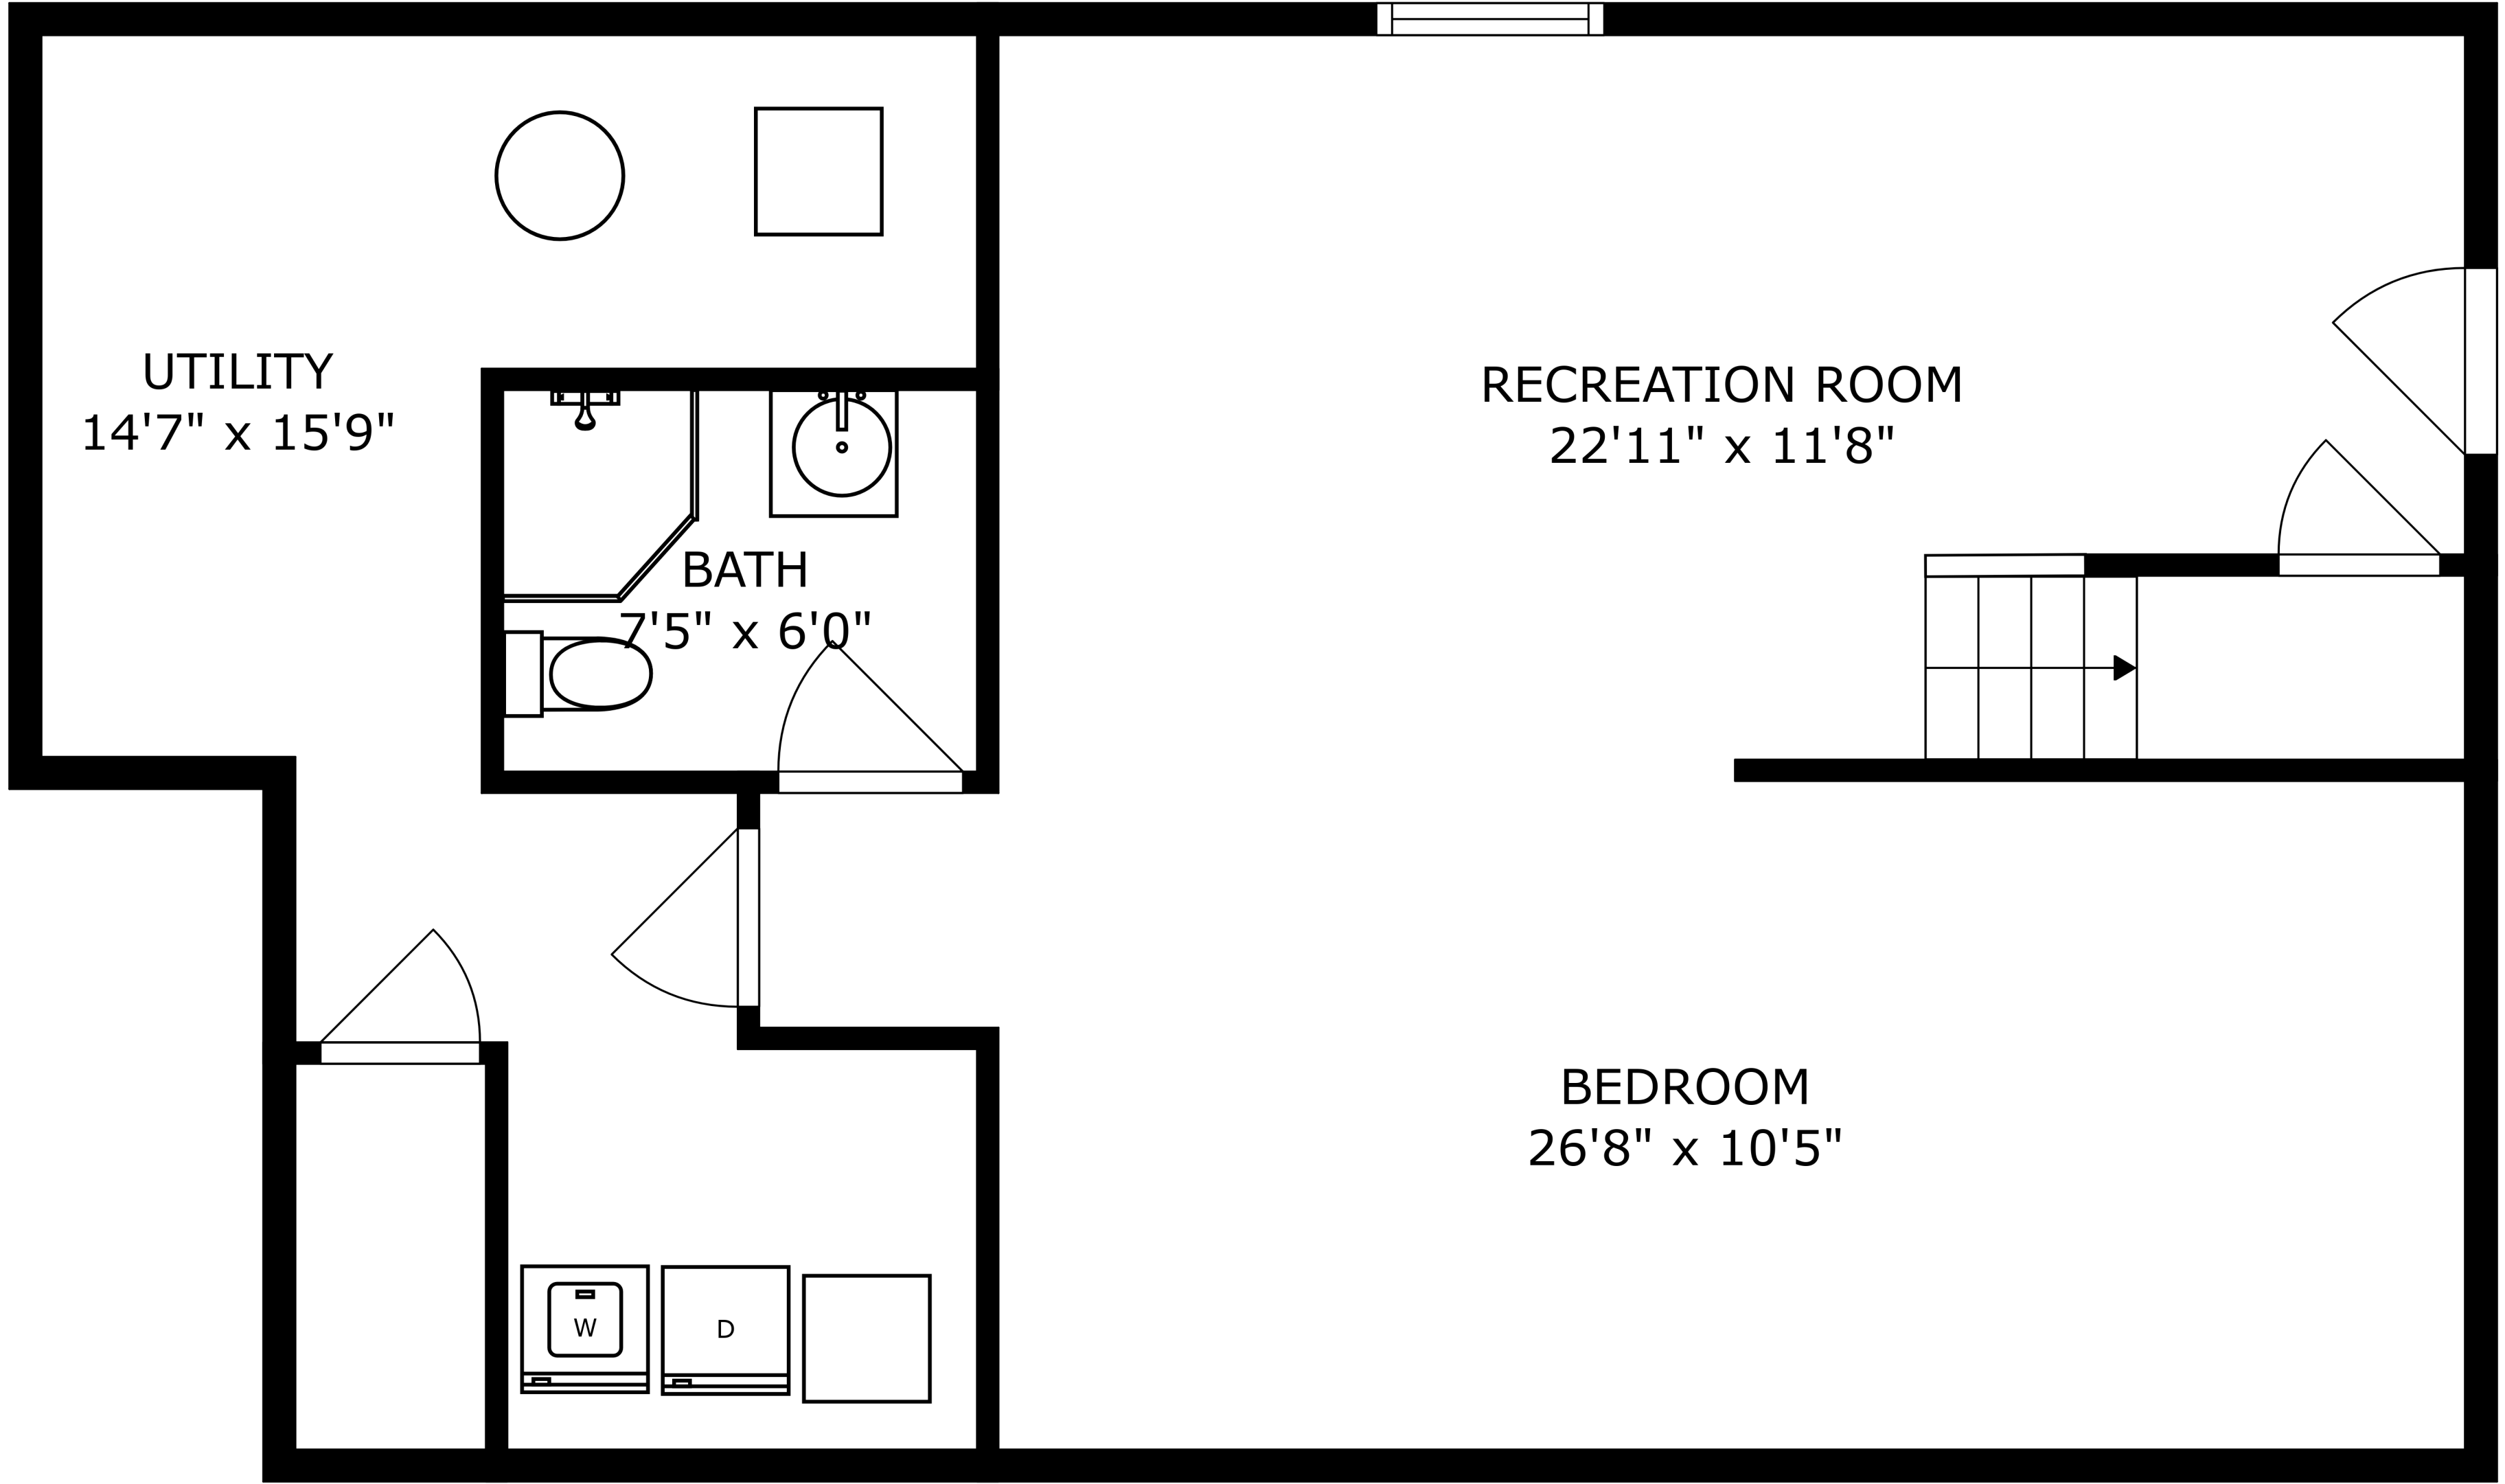

FLOOR 2

FLOOR 3

FLOOR 1

SIZES AND DIMENSIONS ARE APPROXIMATE, ACTUAL MAY VARY.

BEDROOM
13'9" x 14'11"

BATH
7'6" x 8'3"

BEDROOM
19'8" x 12'2"

SIZES AND DIMENSIONS ARE APPROXIMATE, ACTUAL MAY VARY.

SIZES AND DIMENSIONS ARE APPROXIMATE, ACTUAL MAY VARY.

UTILITY
14'7" x 15'9"

RECREATION ROOM
22'11" x 11'8"

BEDROOM
26'8" x 10'5"

SIZES AND DIMENSIONS ARE APPROXIMATE, ACTUAL MAY VARY.