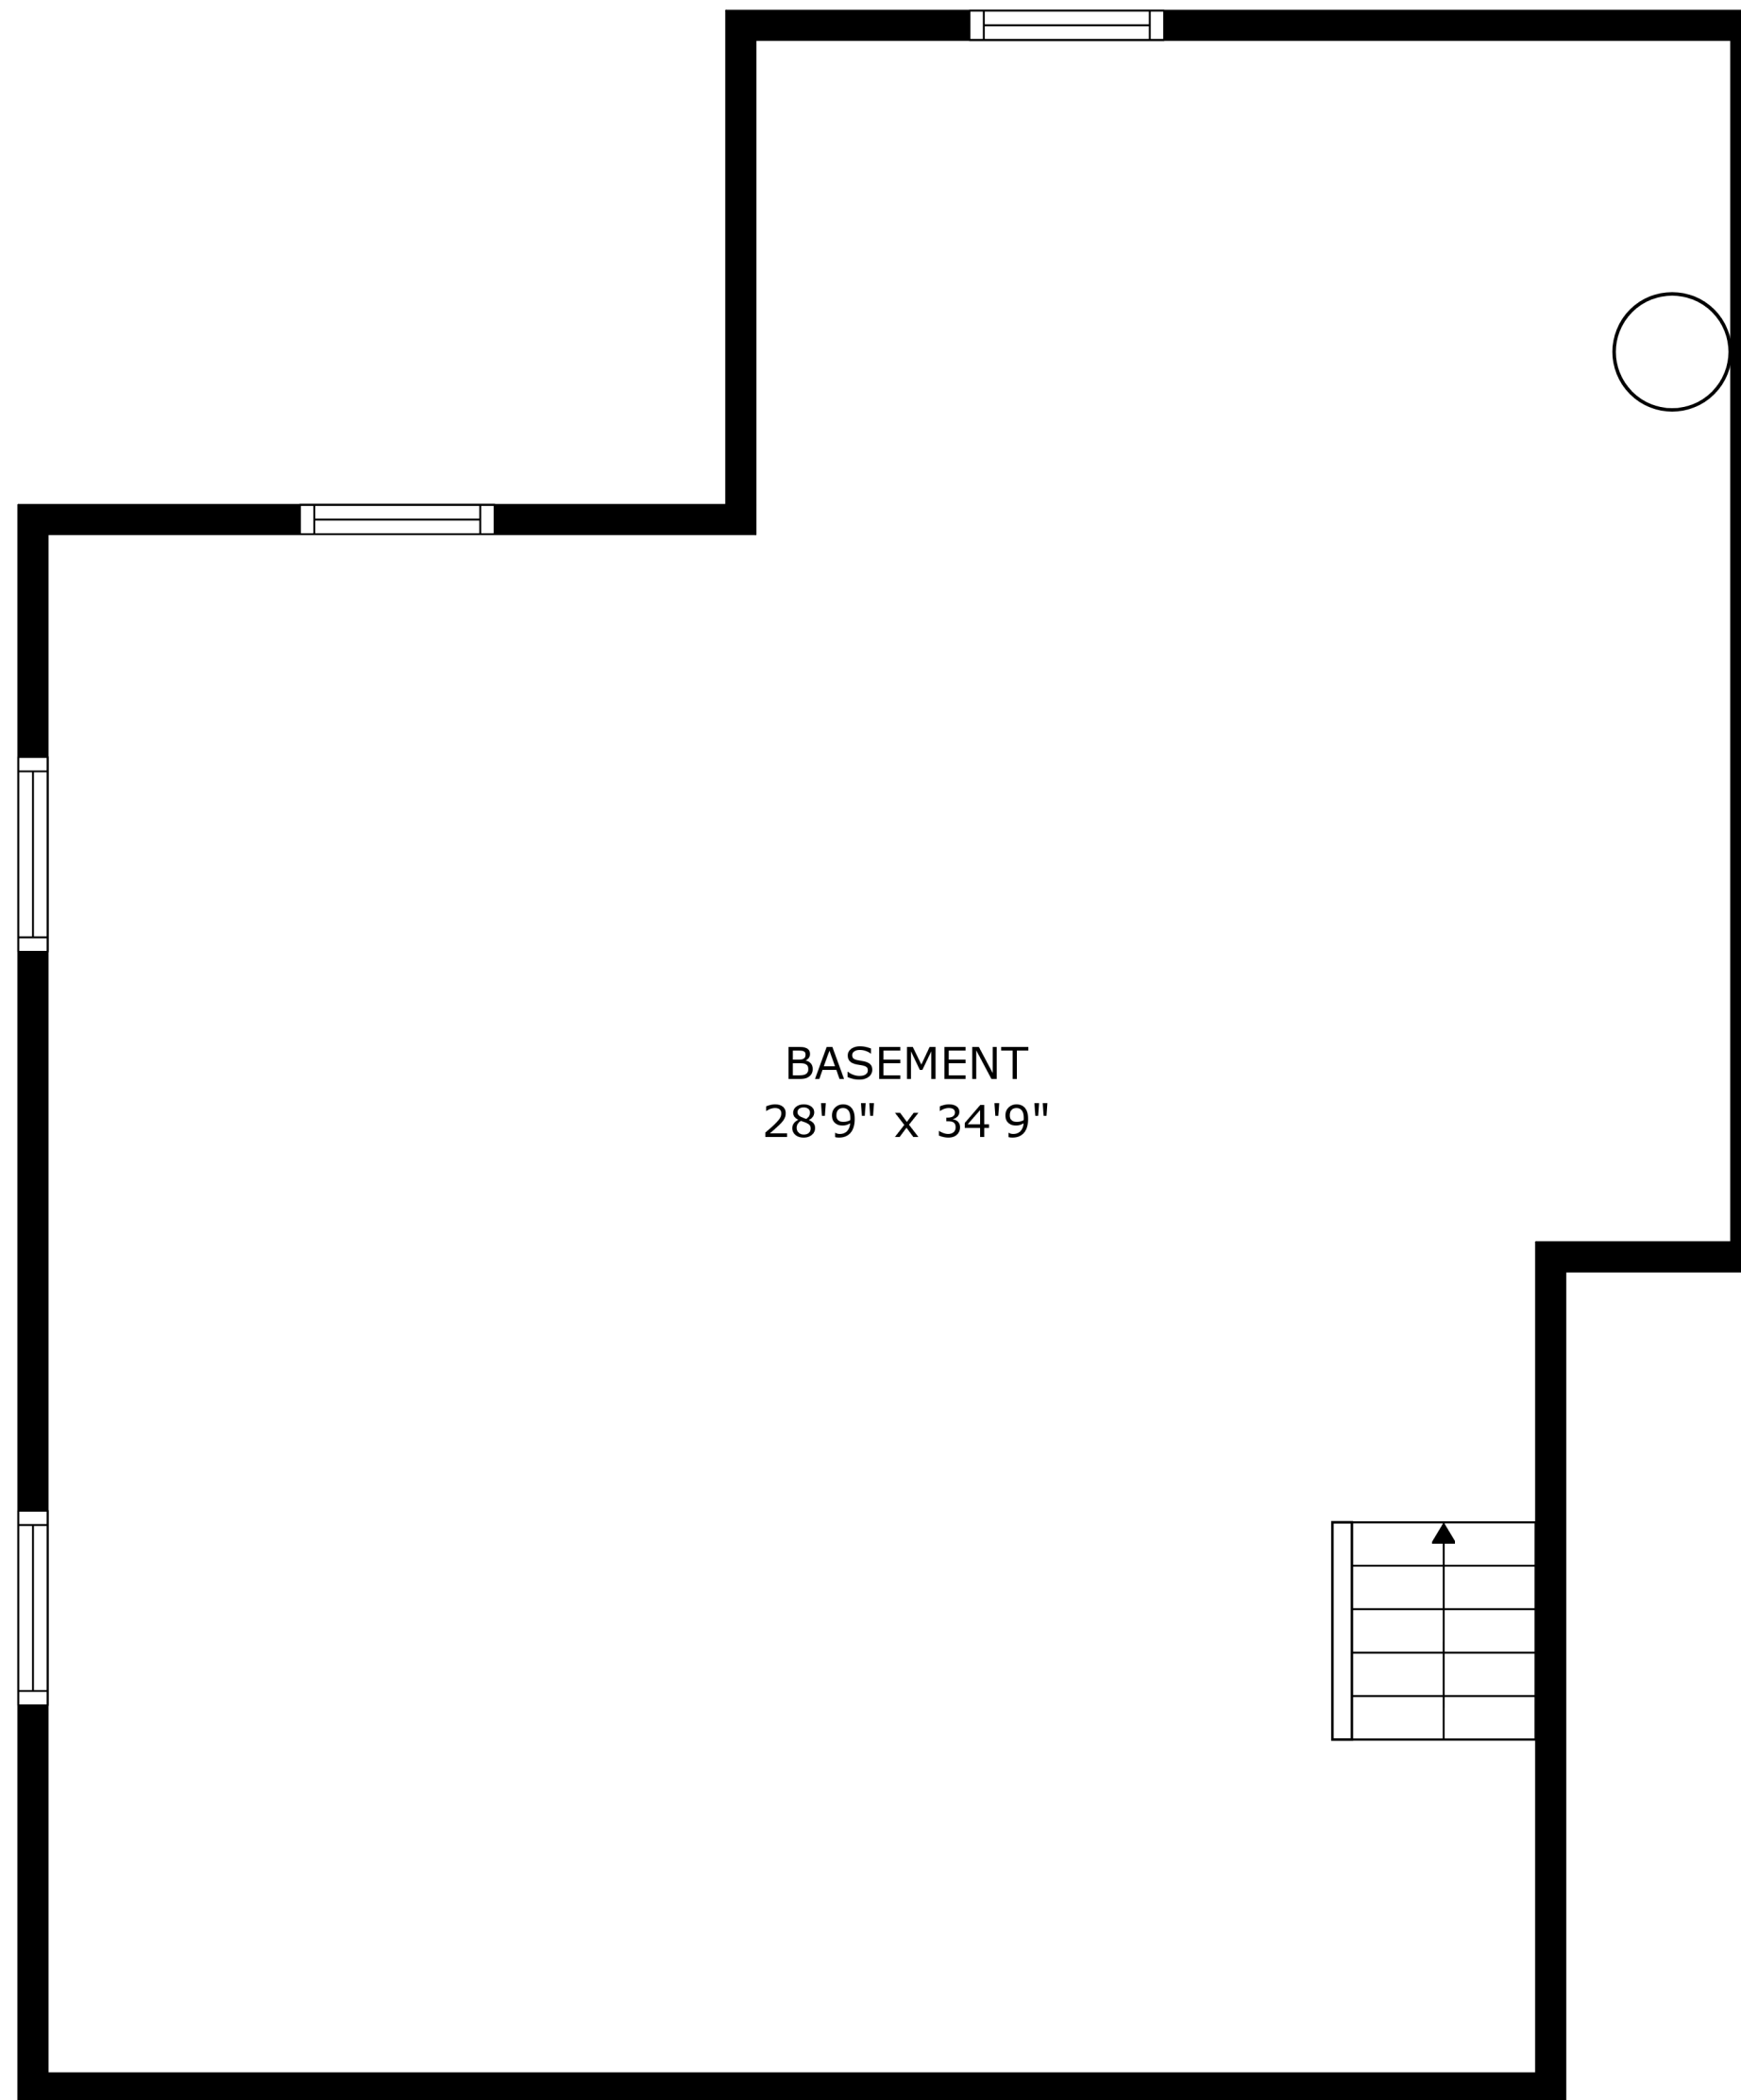

SIZES AND DIMENSIONS ARE APPROXIMATE, ACTUAL MAY VARY.

BEDROOM
14'6" x 11'6"

BATH
8'2" x 7'11"

BATH
4'9" x 7'11"

BEDROOM
11'9" x 14'6"

BEDROOM
10'9" x 12'3"

PRIMARY BEDROOM
11'6" x 18'1"

SIZES AND DIMENSIONS ARE APPROXIMATE, ACTUAL MAY VARY.

SIZES AND DIMENSIONS ARE APPROXIMATE, ACTUAL MAY VARY.

BASEMENT
28'9" x 34'9"

SIZES AND DIMENSIONS ARE APPROXIMATE, ACTUAL MAY VARY.