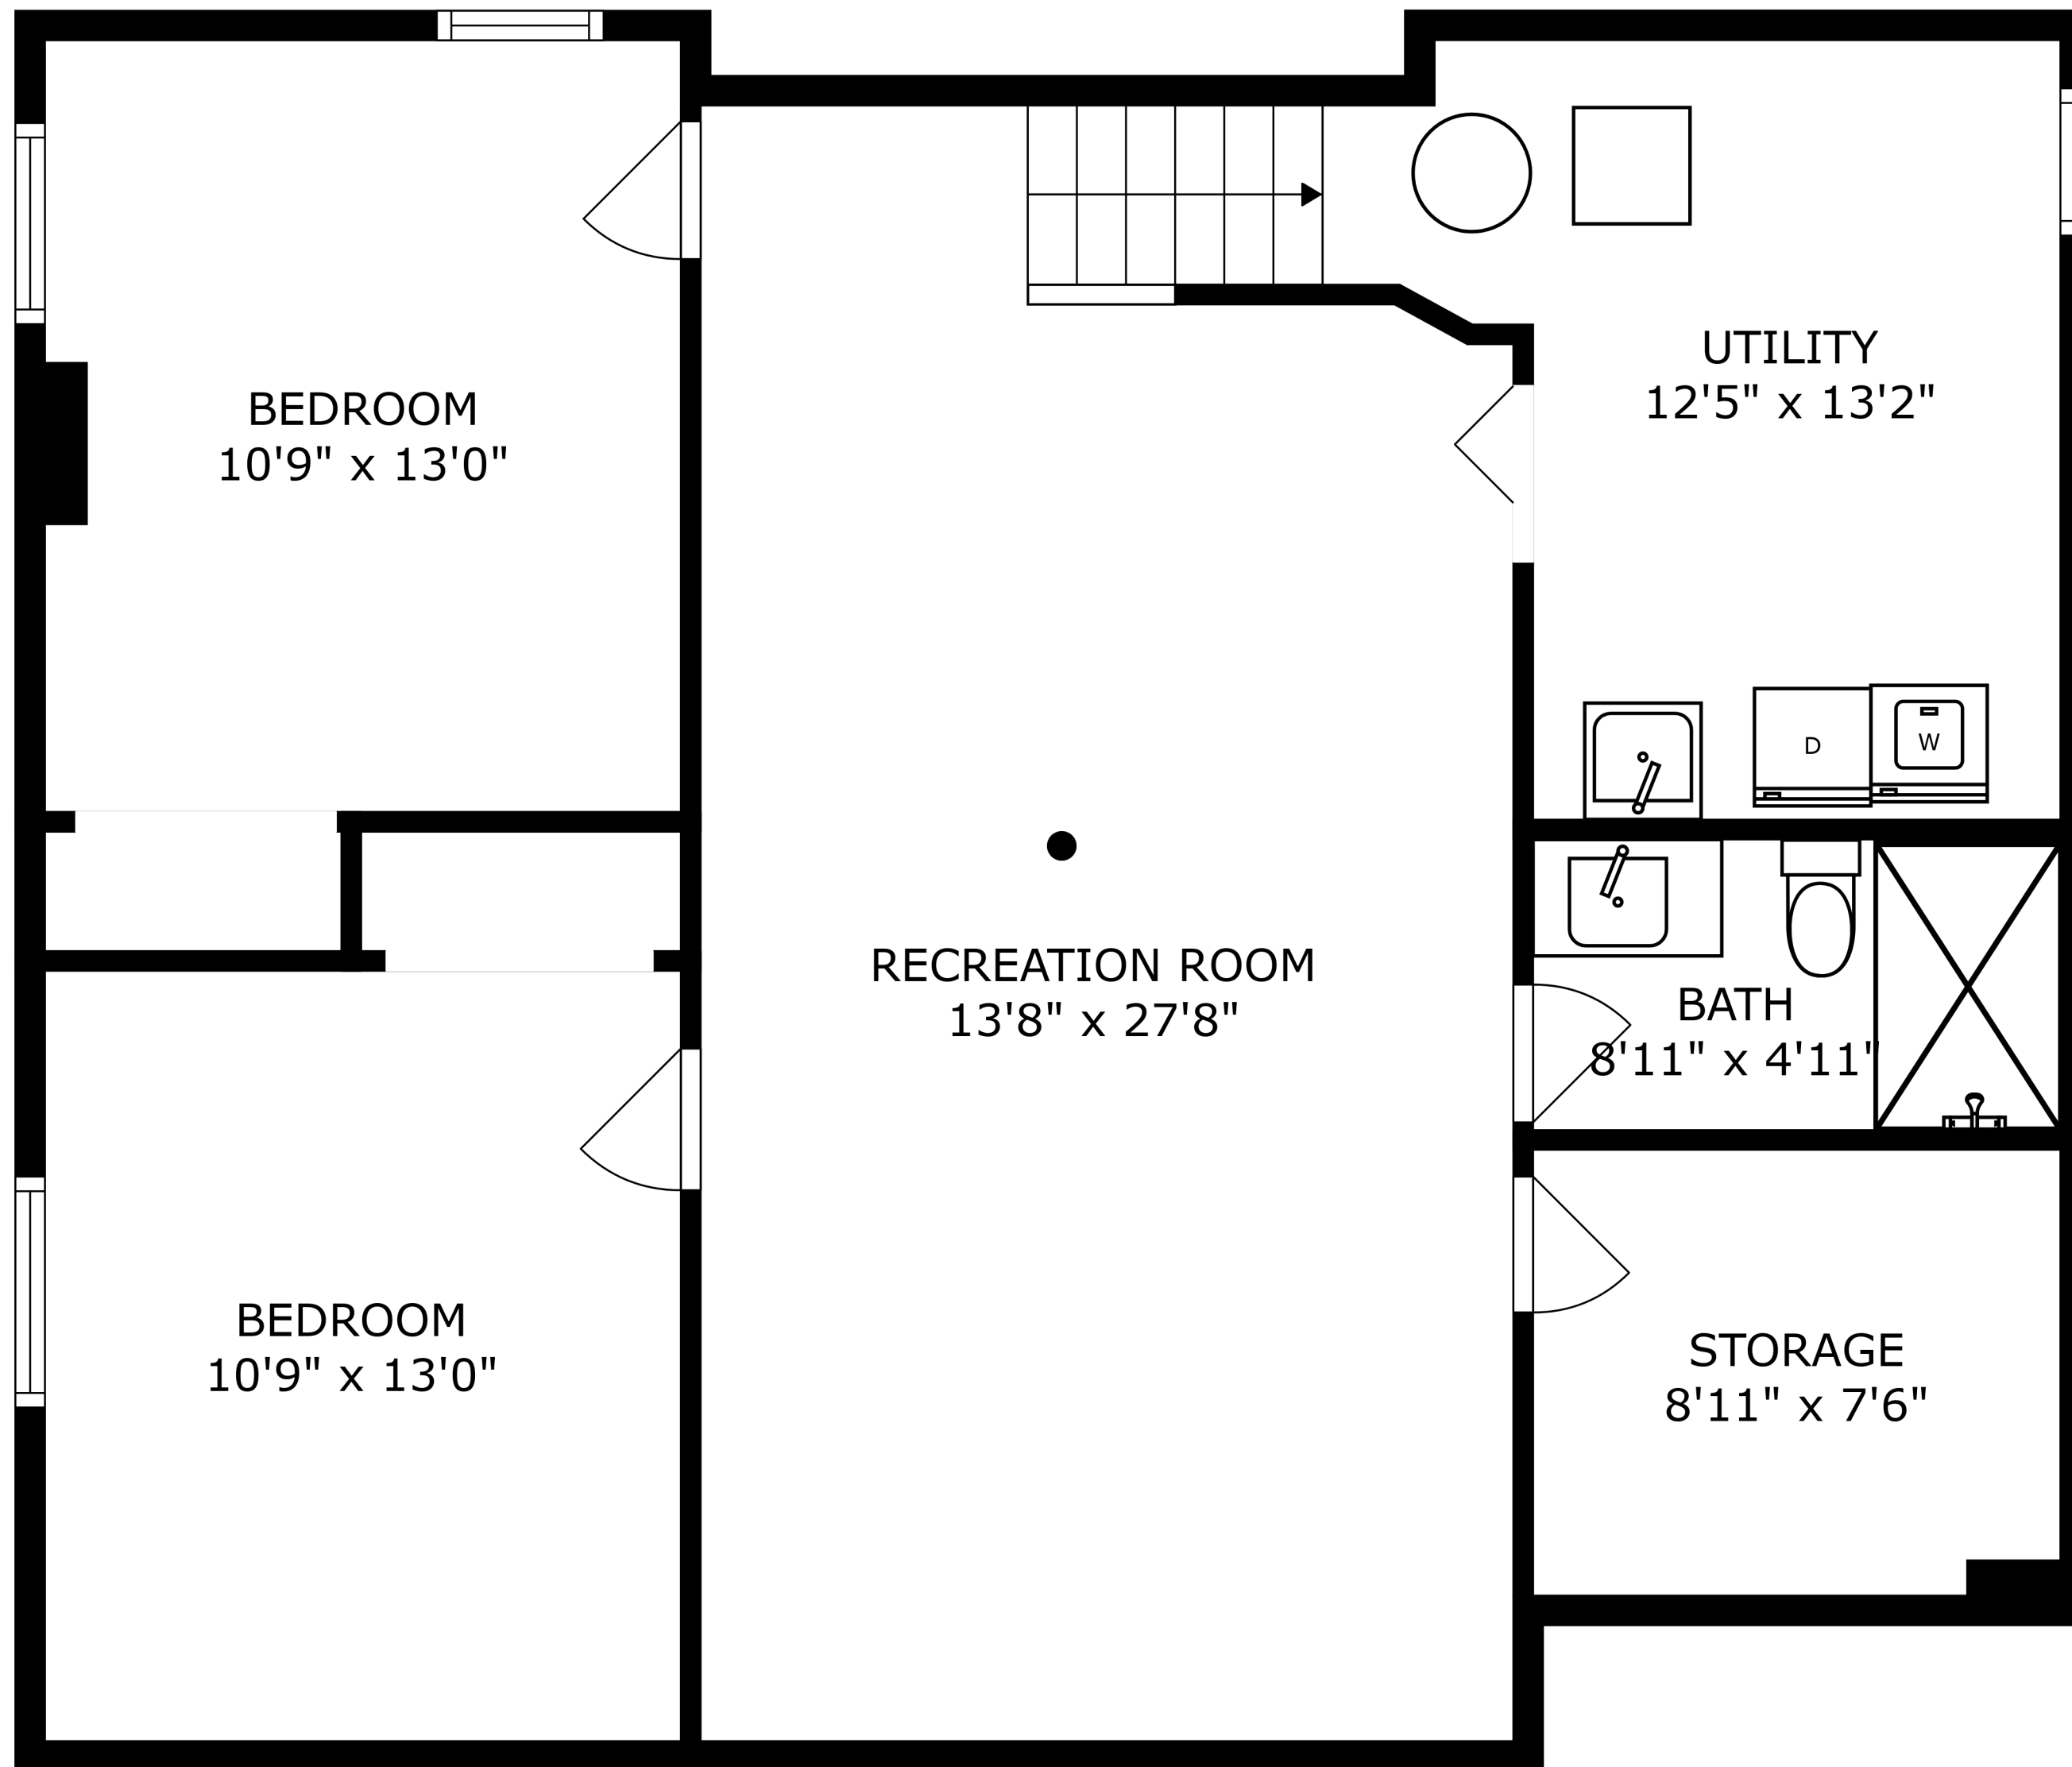

FLOOR 2

FLOOR 1

SIZES AND DIMENSIONS ARE APPROXIMATE, ACTUAL MAY VARY.

SIZES AND DIMENSIONS ARE APPROXIMATE, ACTUAL MAY VARY.

BEDROOM
10'9" x 13'0"

RECREATION ROOM
13'8" x 27'8"

UTILITY
12'5" x 13'2"

BATH
8'11" x 4'11"

BEDROOM
10'9" x 13'0"

STORAGE
8'11" x 7'6"

SIZES AND DIMENSIONS ARE APPROXIMATE, ACTUAL MAY VARY.