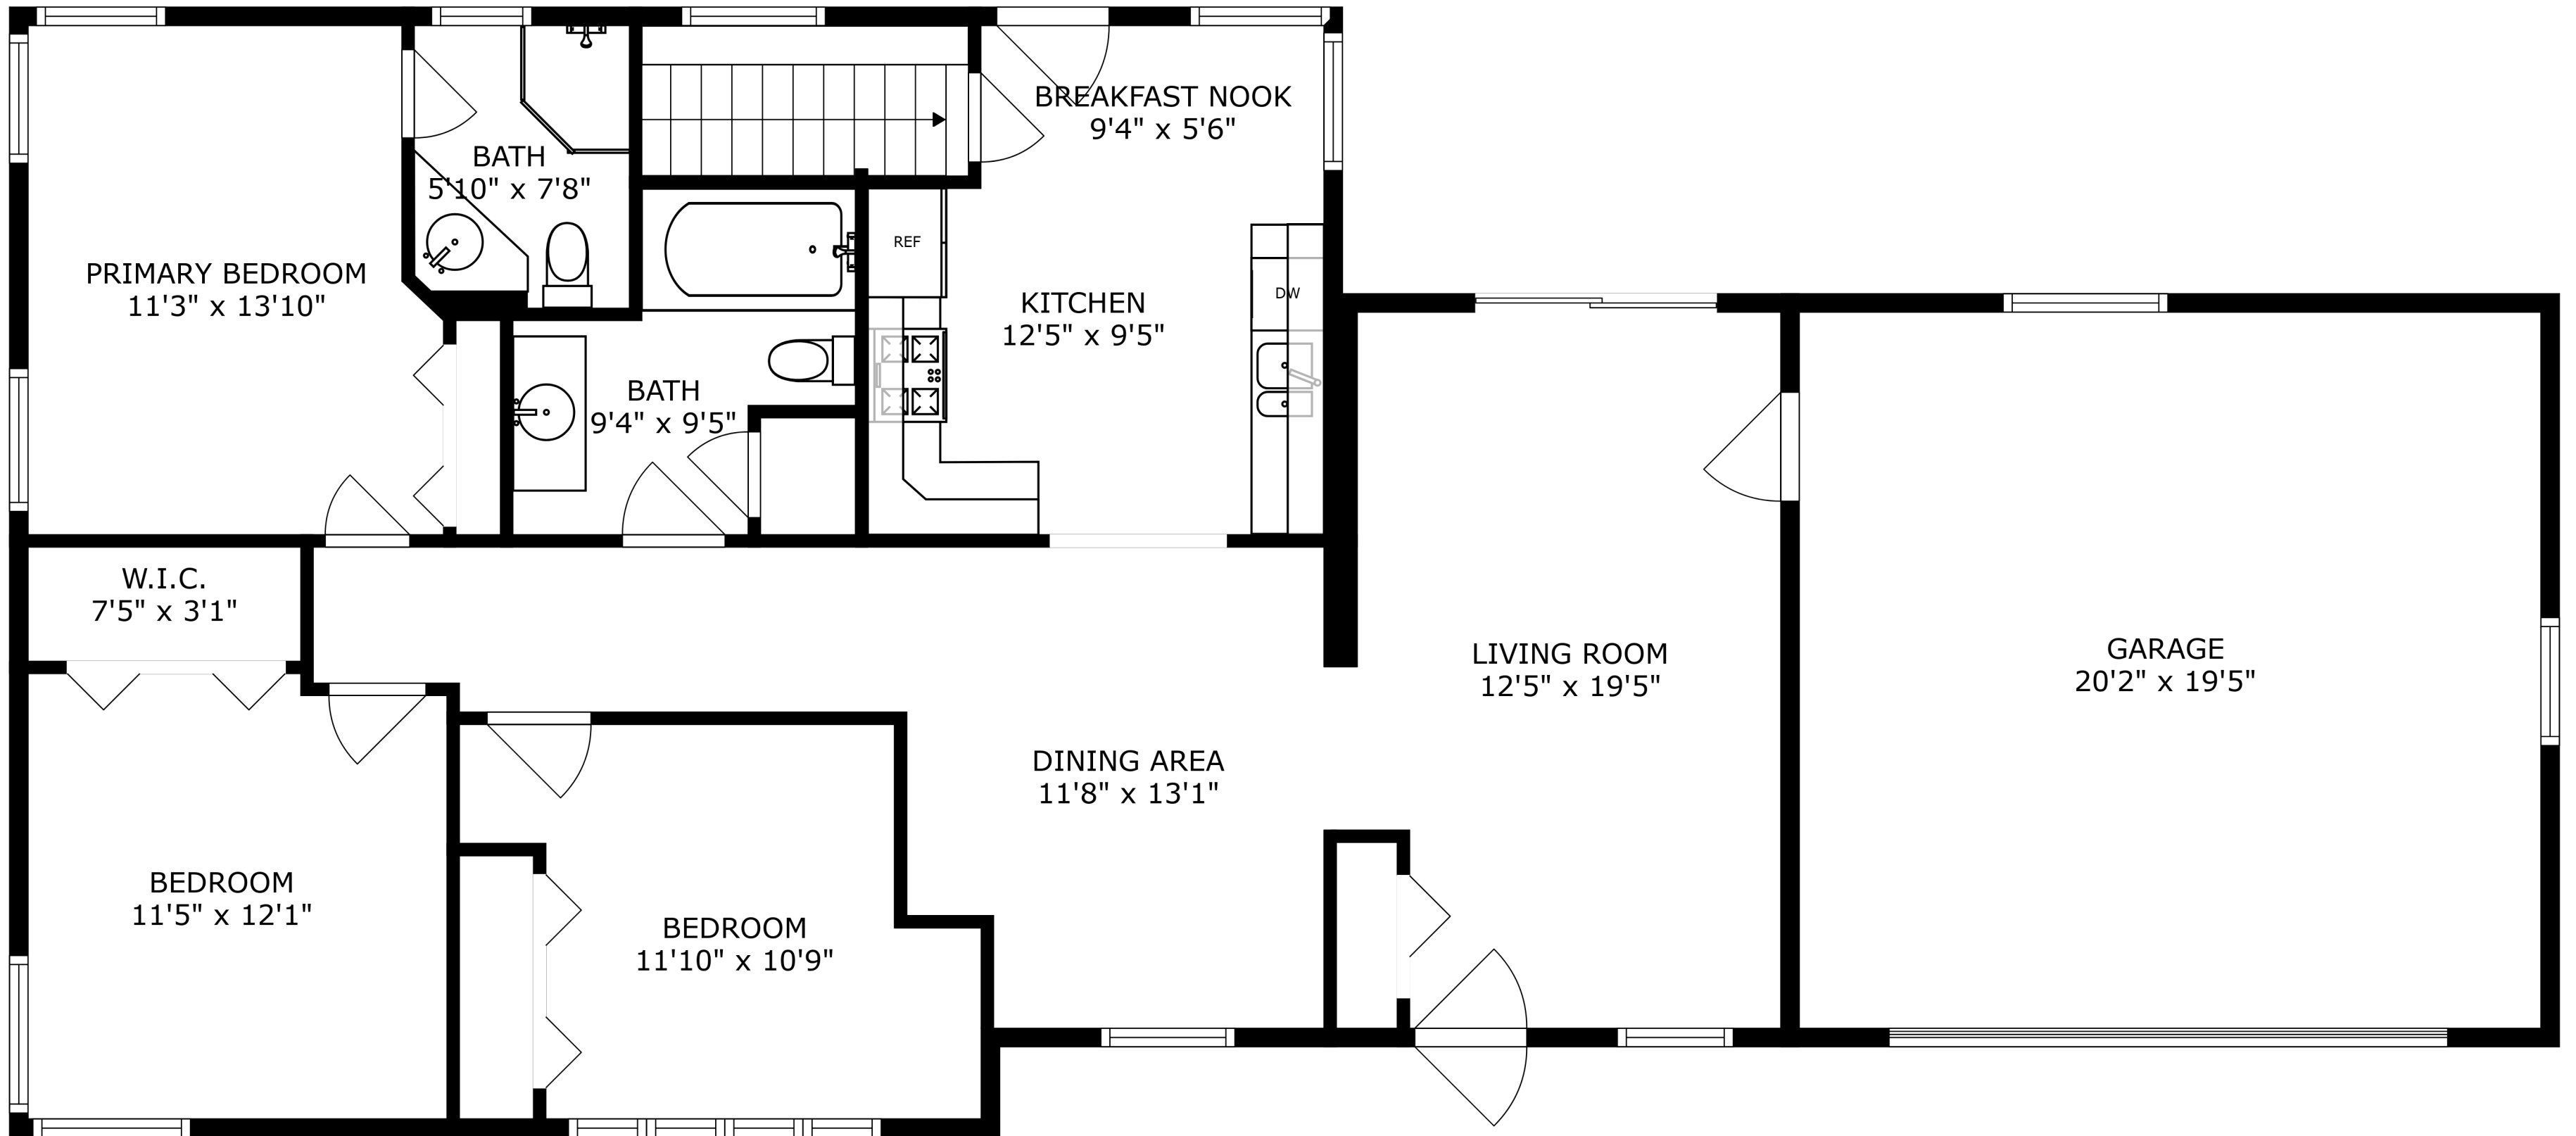

FLOOR 2

FLOOR 1

SIZES AND DIMENSIONS ARE APPROXIMATE, ACTUAL MAY VARY.

SIZES AND DIMENSIONS ARE APPROXIMATE, ACTUAL MAY VARY.

BEDROOM
10'9" x 13'0"

RECREATION ROOM
13'8" x 27'8"

UTILITY
12'5" x 13'2"

BATH
8'11" x 4'11"

BEDROOM
10'9" x 13'0"

STORAGE
8'11" x 7'6"

SIZES AND DIMENSIONS ARE APPROXIMATE, ACTUAL MAY VARY.