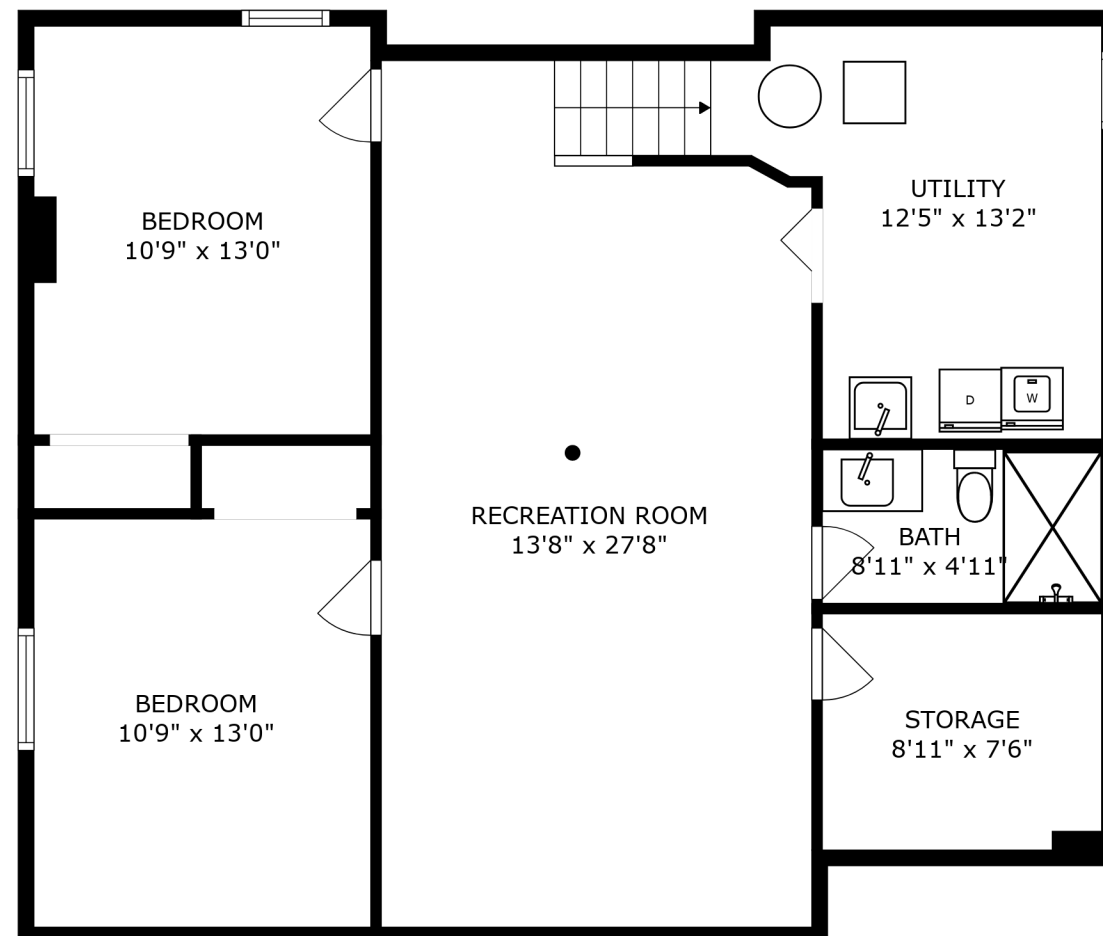

FLOOR 2

FLOOR 1

SIZES AND DIMENSIONS ARE APPROXIMATE, ACTUAL MAY VARY.

SIZES AND DIMENSIONS ARE APPROXIMATE, ACTUAL MAY VARY.

BEDROOM
10'9" x 13'0"

RECREATION ROOM
13'8" x 27'8"

UTILITY
12'5" x 13'2"

BATH
8'11" x 4'11"

BEDROOM
10'9" x 13'0"

STORAGE
8'11" x 7'6"

SIZES AND DIMENSIONS ARE APPROXIMATE, ACTUAL MAY VARY.