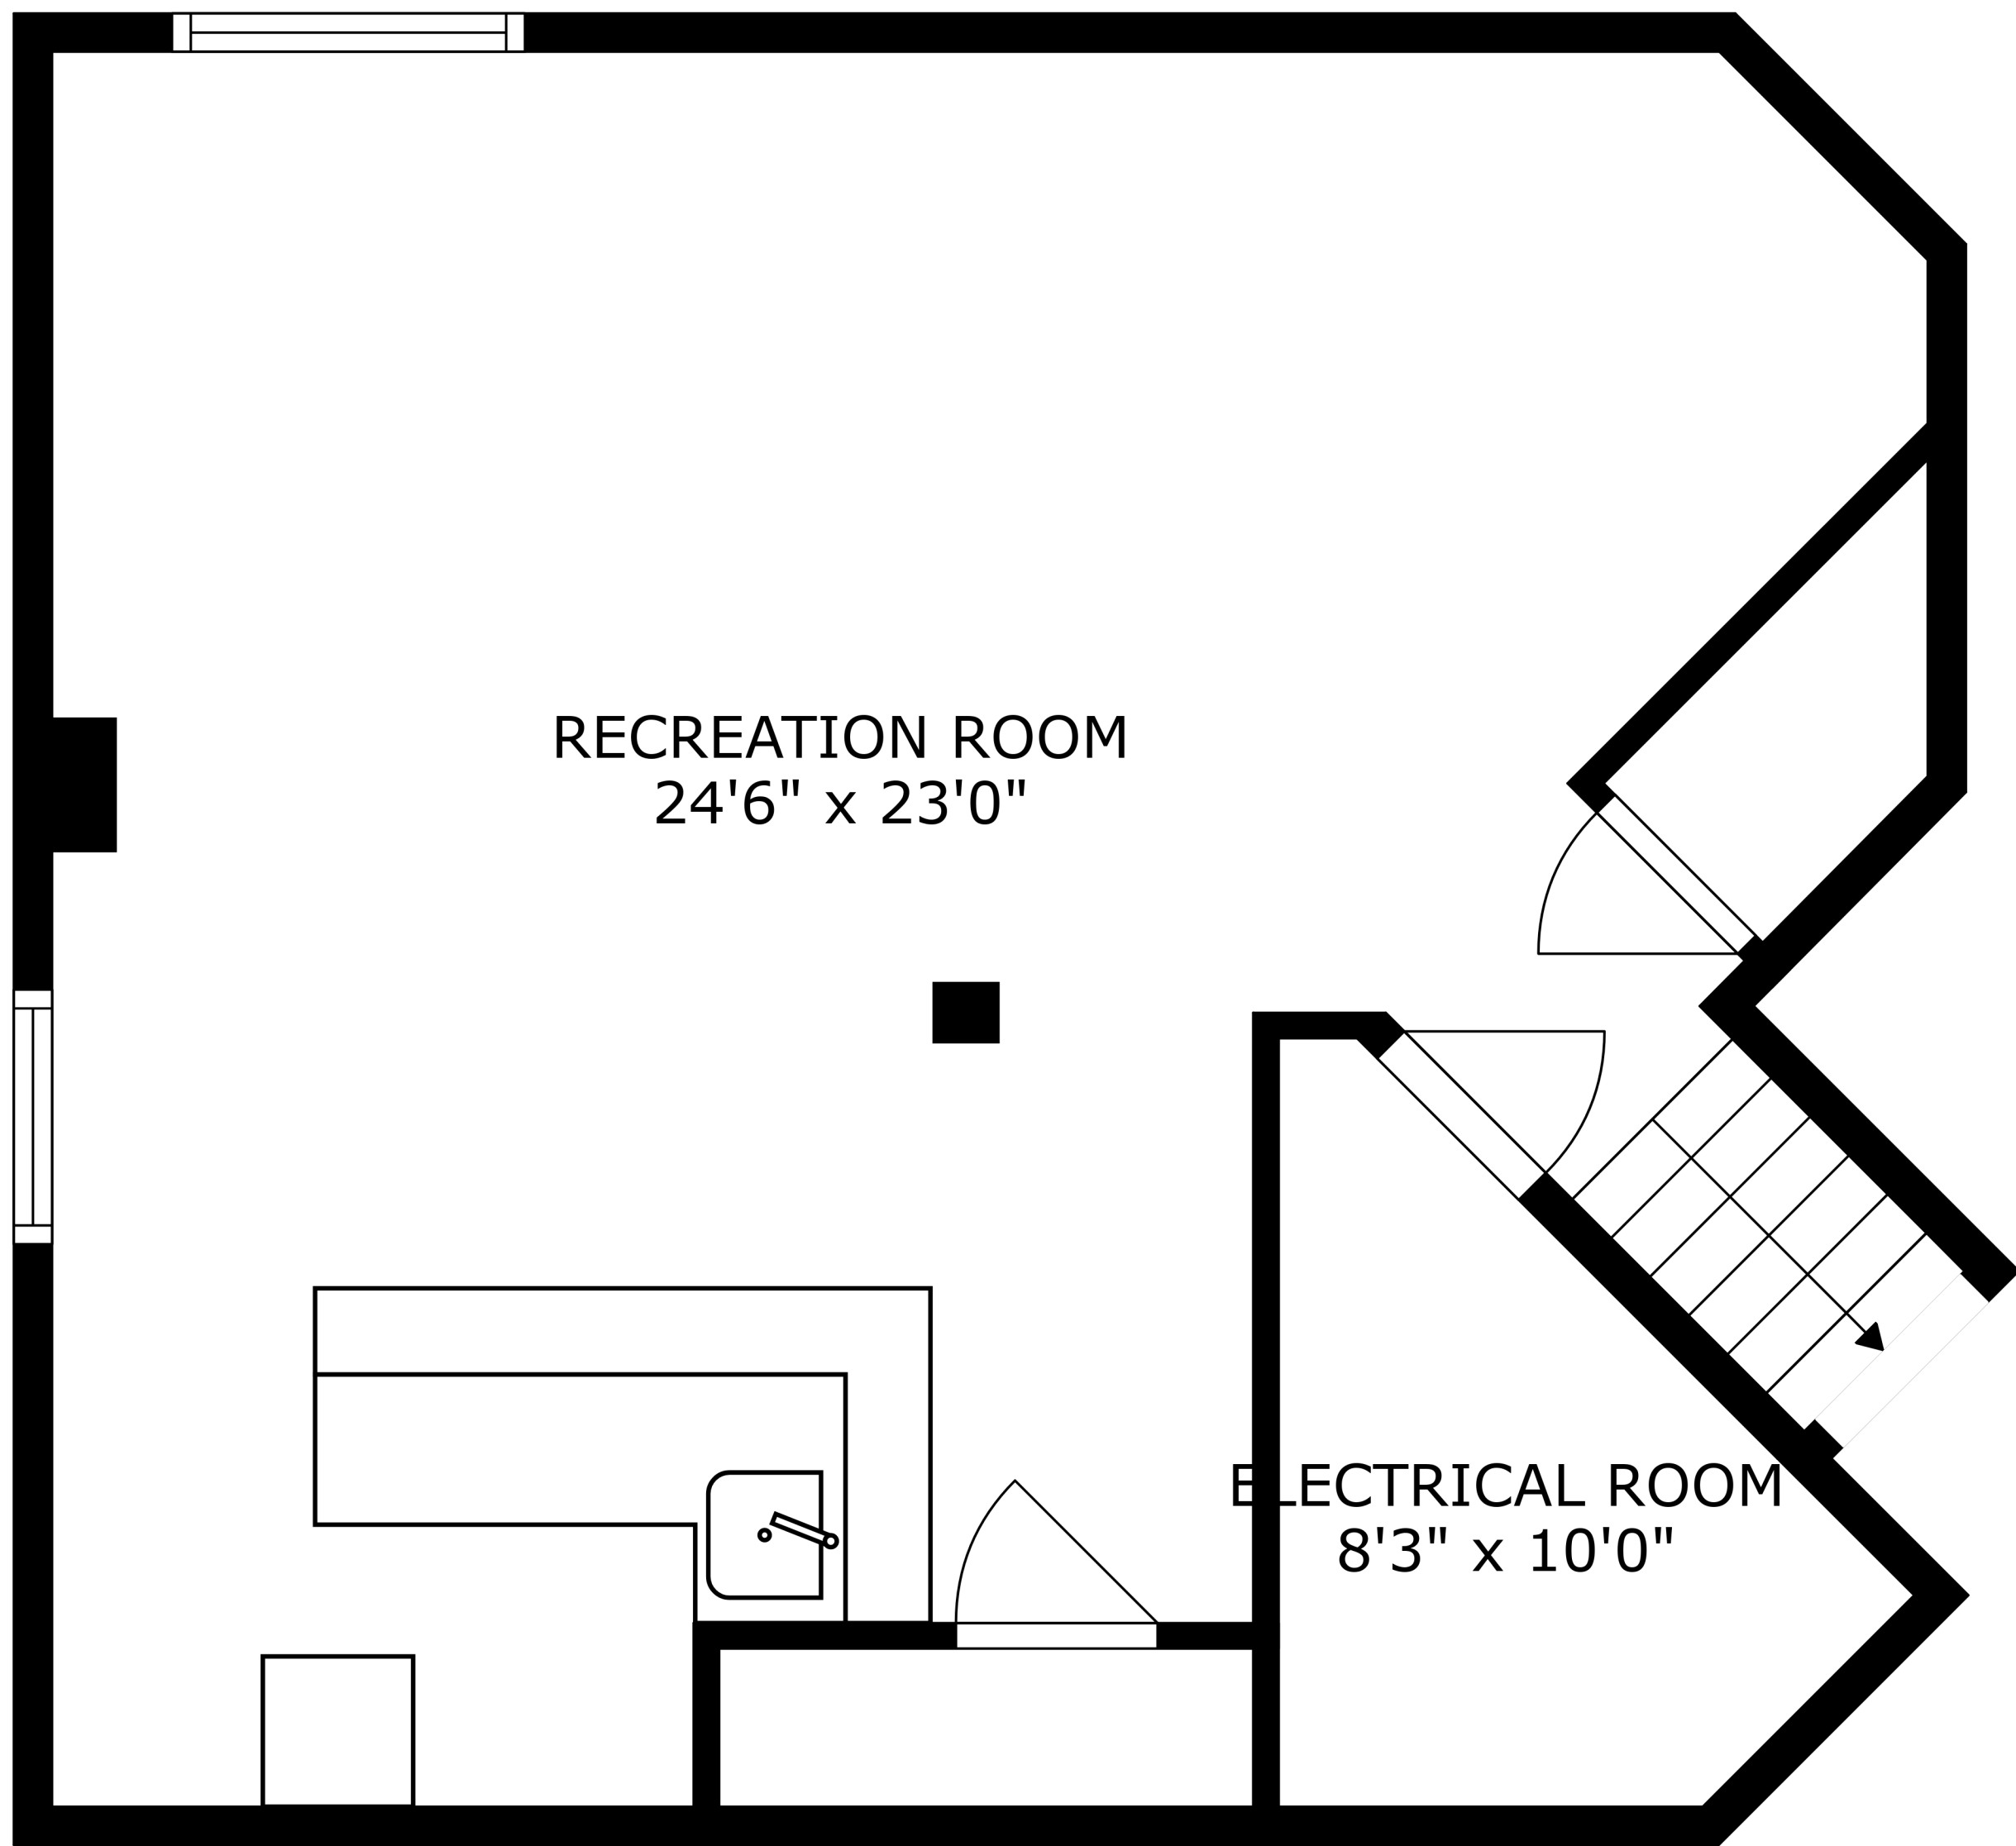

PATIO
26'5" x 30'3"

SIZES AND DIMENSIONS ARE APPROXIMATE, ACTUAL MAY VARY.

SIZES AND DIMENSIONS ARE APPROXIMATE, ACTUAL MAY VARY.

SIZES AND DIMENSIONS ARE APPROXIMATE, ACTUAL MAY VARY.

RECREATION ROOM
24'6" x 23'0"

ELECTRICAL ROOM
8'3" x 10'0"

SIZES AND DIMENSIONS ARE APPROXIMATE, ACTUAL MAY VARY.