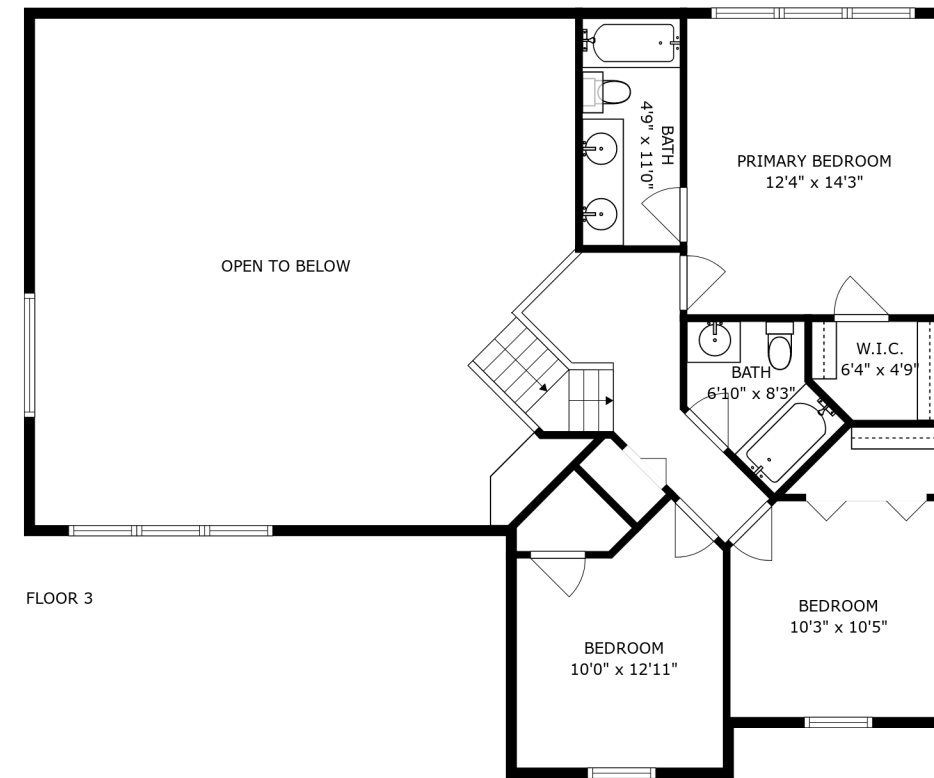

PATIO
26'5" x 30'3"

SIZES AND DIMENSIONS ARE APPROXIMATE, ACTUAL MAY VARY.

SIZES AND DIMENSIONS ARE APPROXIMATE, ACTUAL MAY VARY.

SIZES AND DIMENSIONS ARE APPROXIMATE, ACTUAL MAY VARY.

RECREATION ROOM
24'6" x 23'0"

ELECTRICAL ROOM
8'3" x 10'0"

SIZES AND DIMENSIONS ARE APPROXIMATE, ACTUAL MAY VARY.