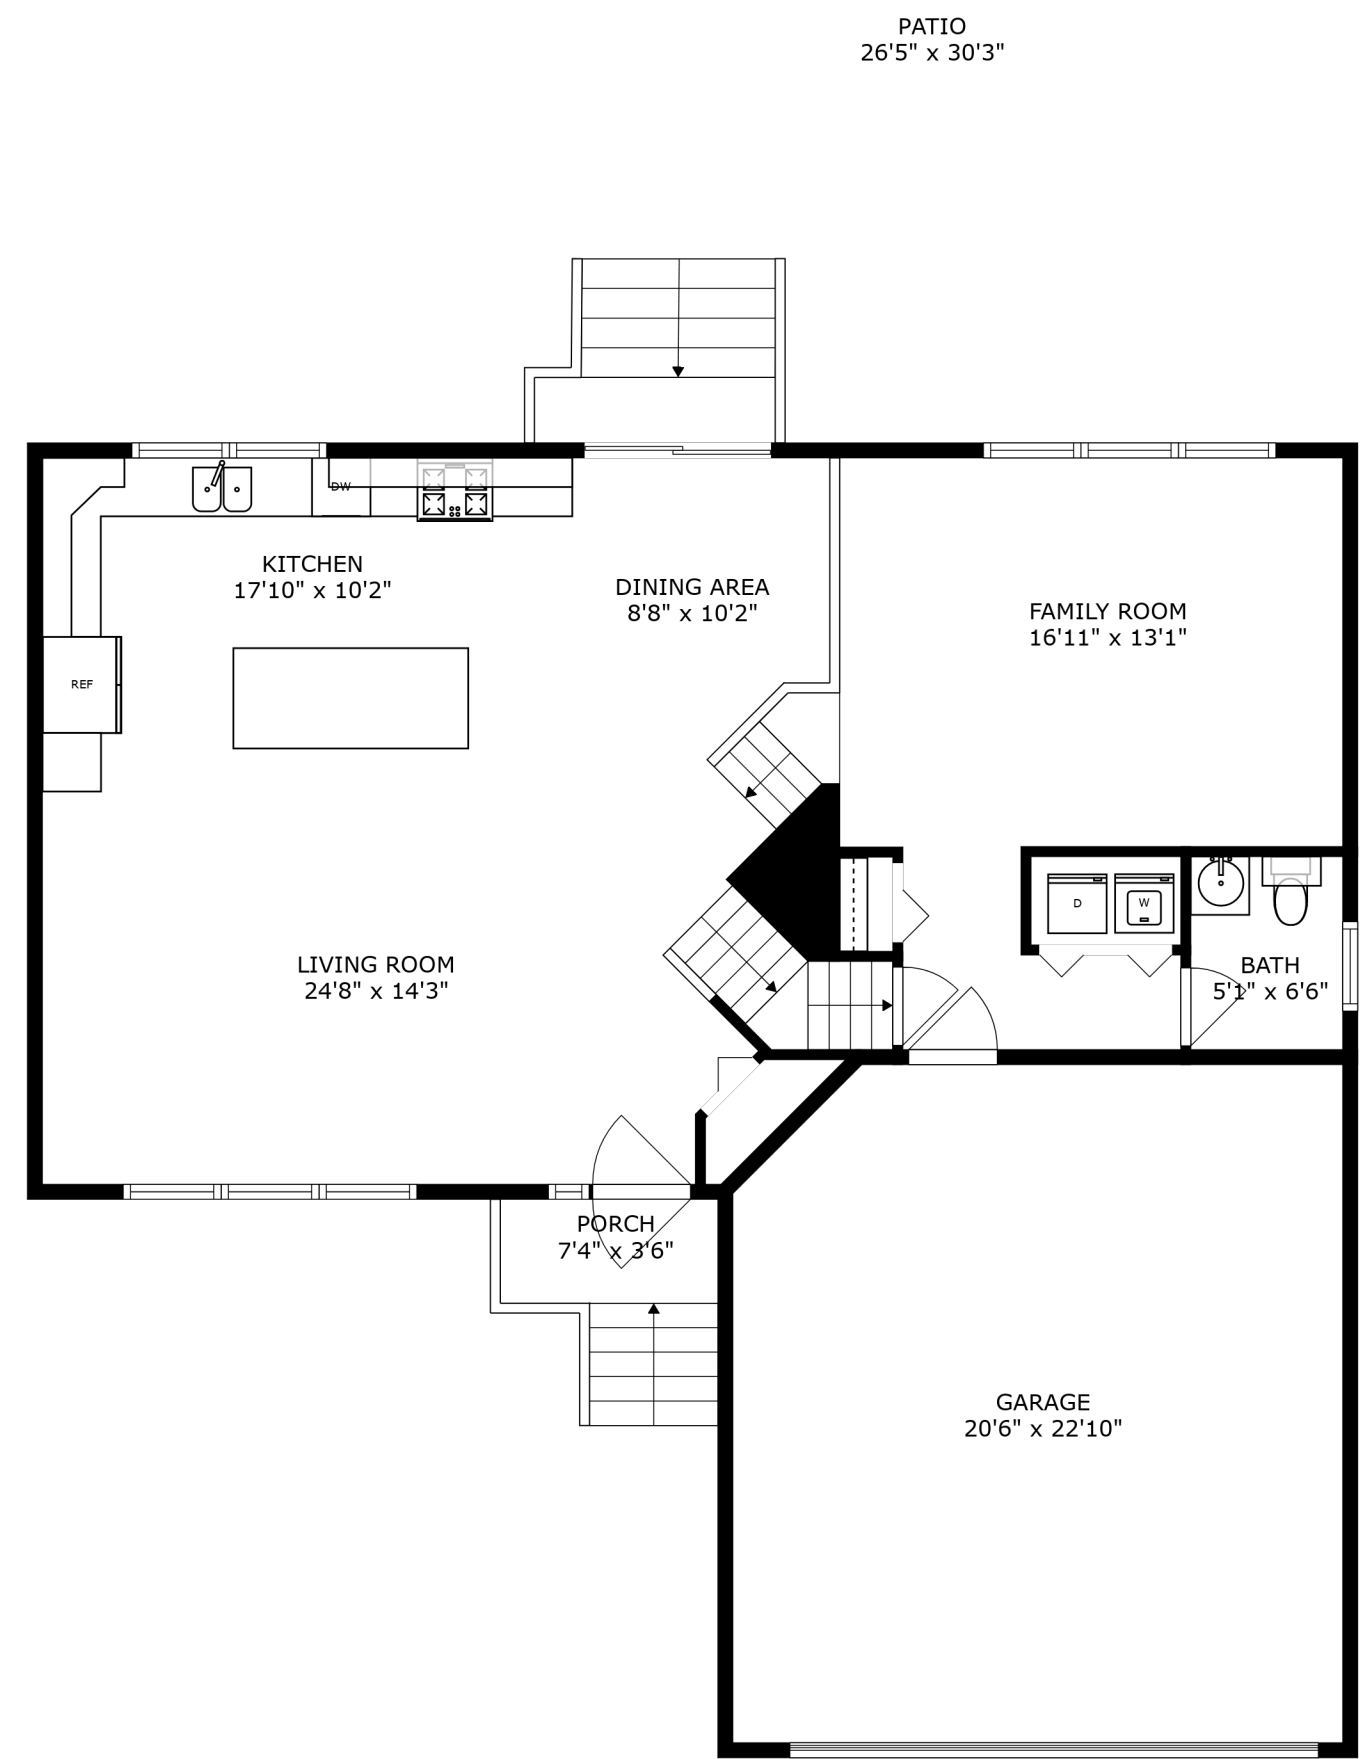

PATIO
26'5" x 30'3"

SIZES AND DIMENSIONS ARE APPROXIMATE, ACTUAL MAY VARY.

SIZES AND DIMENSIONS ARE APPROXIMATE, ACTUAL MAY VARY.

SIZES AND DIMENSIONS ARE APPROXIMATE, ACTUAL MAY VARY.

RECREATION ROOM
24'6" x 23'0"

ELECTRICAL ROOM
8'3" x 10'0"

SIZES AND DIMENSIONS ARE APPROXIMATE, ACTUAL MAY VARY.