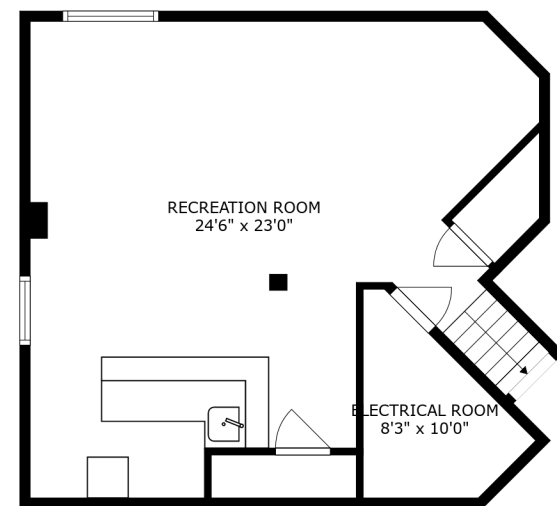

PATIO
26'5" x 30'3"

SIZES AND DIMENSIONS ARE APPROXIMATE, ACTUAL MAY VARY.

SIZES AND DIMENSIONS ARE APPROXIMATE, ACTUAL MAY VARY.

SIZES AND DIMENSIONS ARE APPROXIMATE, ACTUAL MAY VARY.

RECREATION ROOM
24'6" x 23'0"

ELECTRICAL ROOM
8'3" x 10'0"

SIZES AND DIMENSIONS ARE APPROXIMATE, ACTUAL MAY VARY.