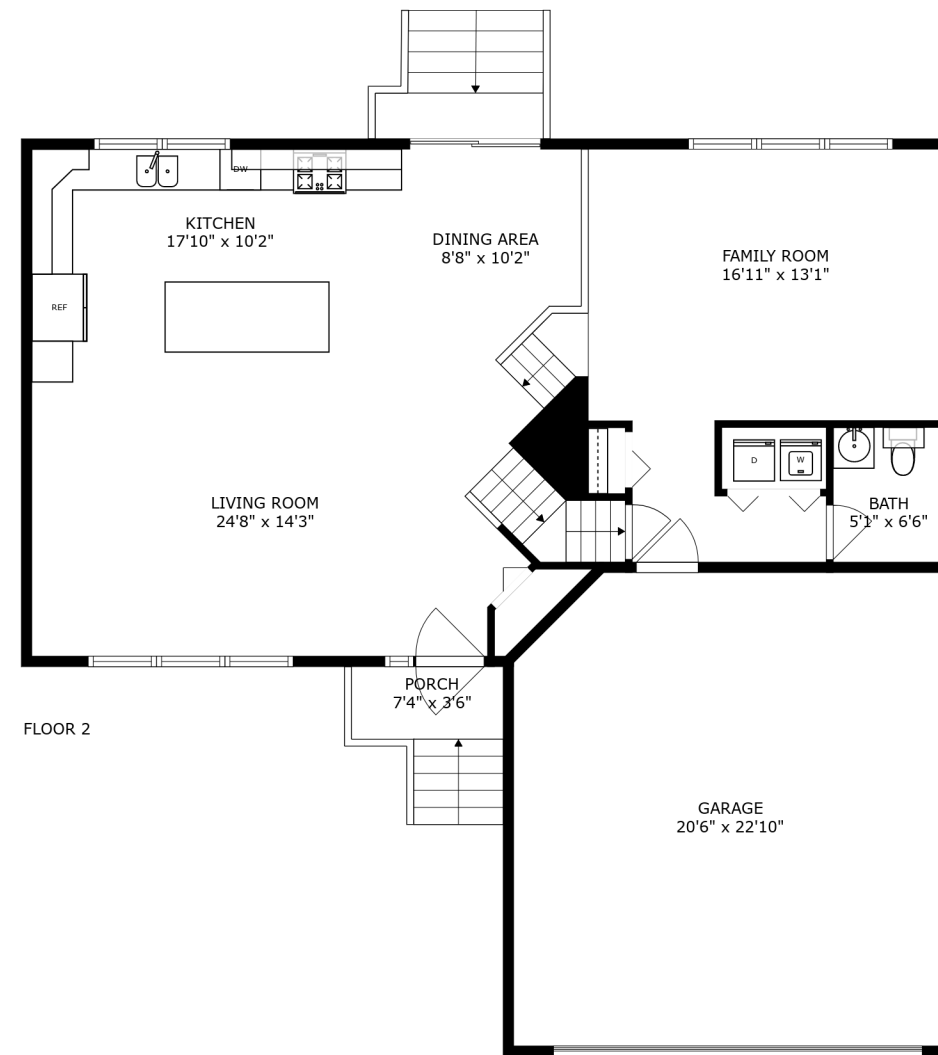

PATIO
26'5" x 30'3"

SIZES AND DIMENSIONS ARE APPROXIMATE, ACTUAL MAY VARY.

SIZES AND DIMENSIONS ARE APPROXIMATE, ACTUAL MAY VARY.

SIZES AND DIMENSIONS ARE APPROXIMATE, ACTUAL MAY VARY.

RECREATION ROOM
24'6" x 23'0"

ELECTRICAL ROOM
8'3" x 10'0"

SIZES AND DIMENSIONS ARE APPROXIMATE, ACTUAL MAY VARY.