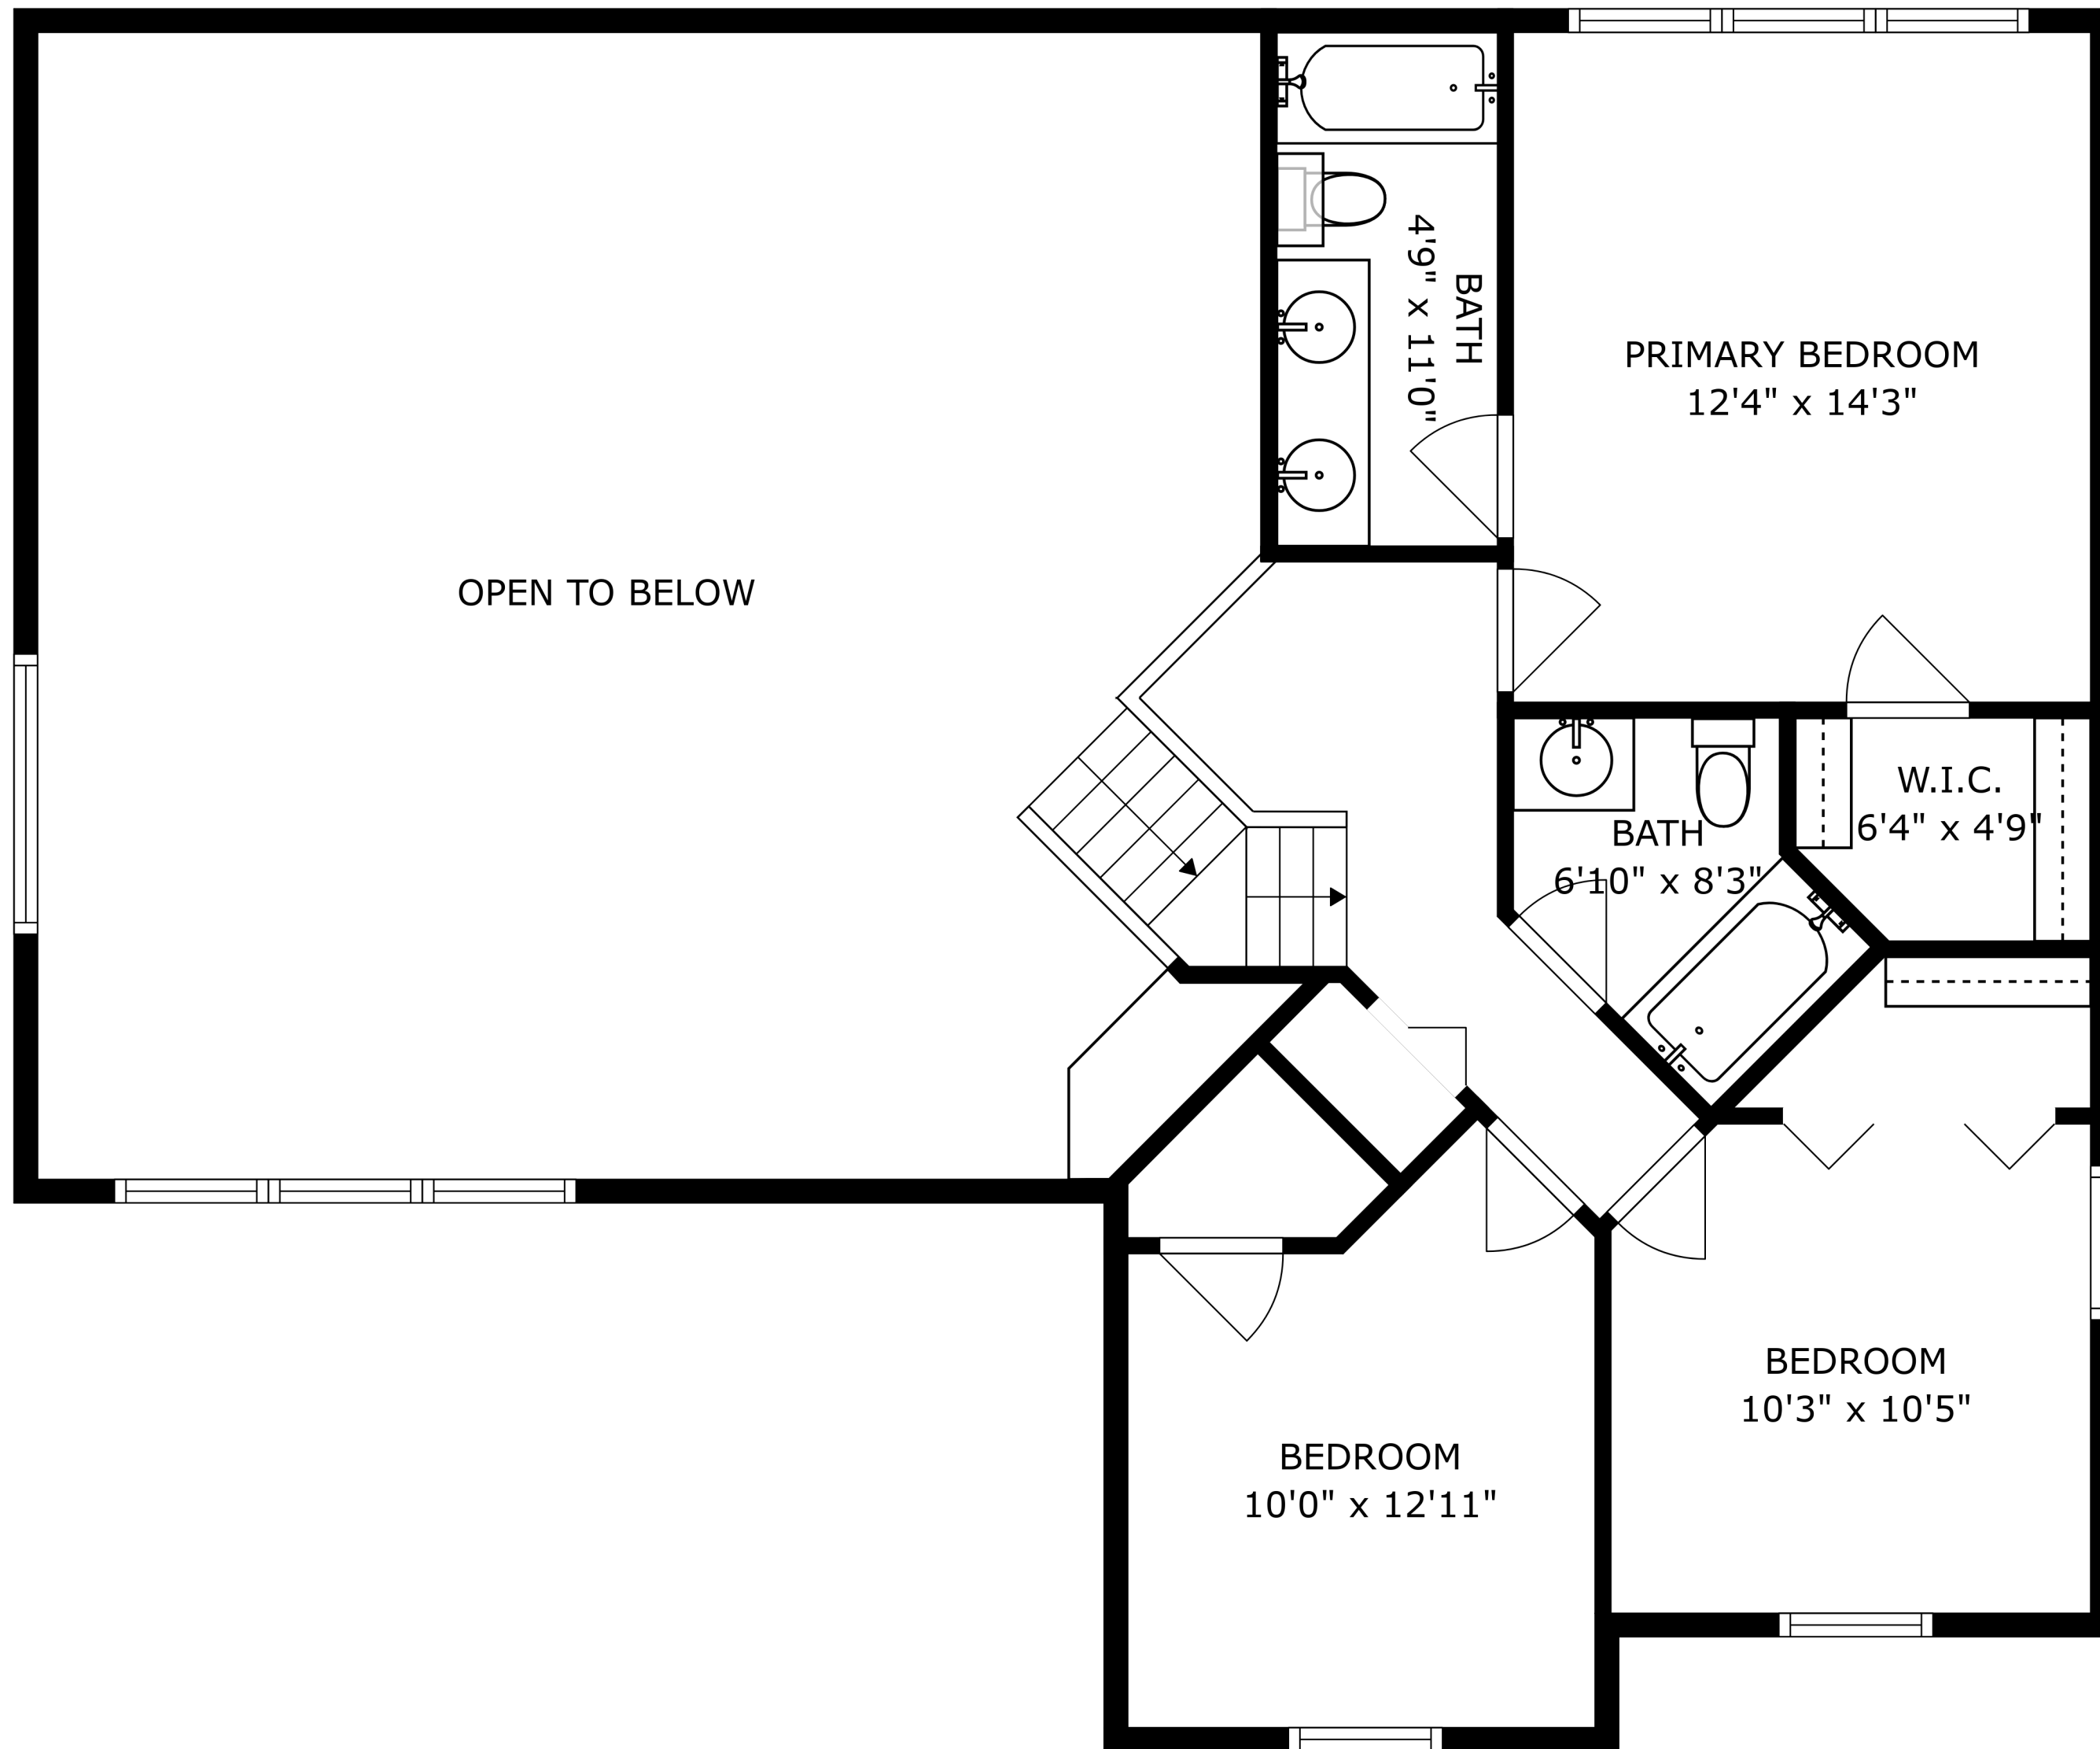

PATIO
26'5" x 30'3"

SIZES AND DIMENSIONS ARE APPROXIMATE, ACTUAL MAY VARY.

SIZES AND DIMENSIONS ARE APPROXIMATE, ACTUAL MAY VARY.

SIZES AND DIMENSIONS ARE APPROXIMATE, ACTUAL MAY VARY.

RECREATION ROOM
24'6" x 23'0"

ELECTRICAL ROOM
8'3" x 10'0"

SIZES AND DIMENSIONS ARE APPROXIMATE, ACTUAL MAY VARY.