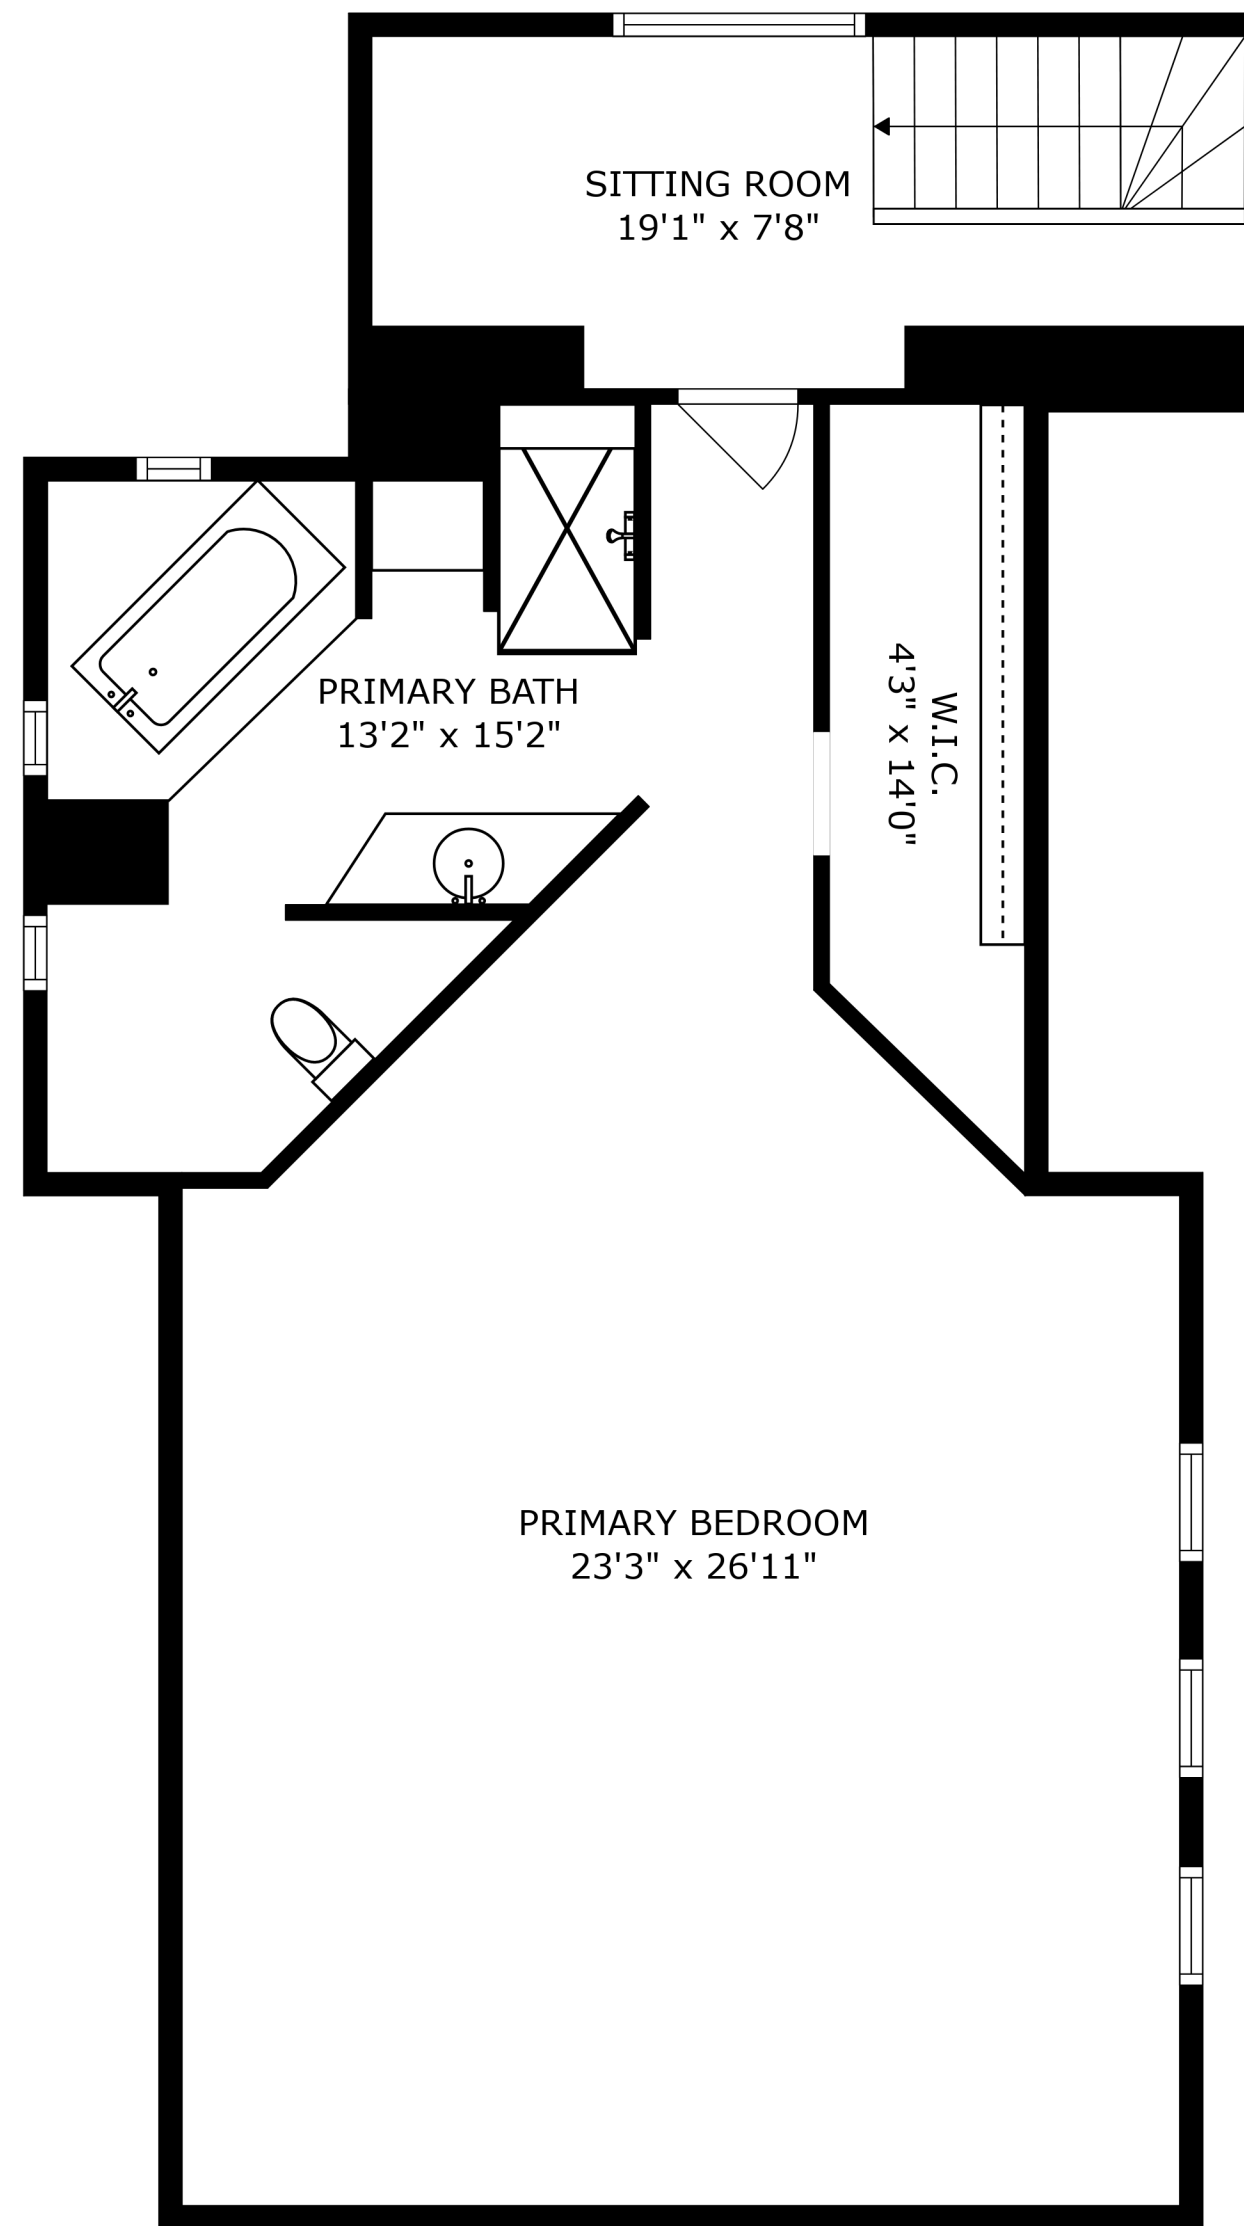

PATIO
18'8" x 17'4"

SIZES AND DIMENSIONS ARE APPROXIMATE, ACTUAL MAY VARY.

SIZES AND DIMENSIONS ARE APPROXIMATE, ACTUAL MAY VARY.

SIZES AND DIMENSIONS ARE APPROXIMATE, ACTUAL MAY VARY.

PATIO
18'8" x 17'4"

SIZES AND DIMENSIONS ARE APPROXIMATE, ACTUAL MAY VARY.