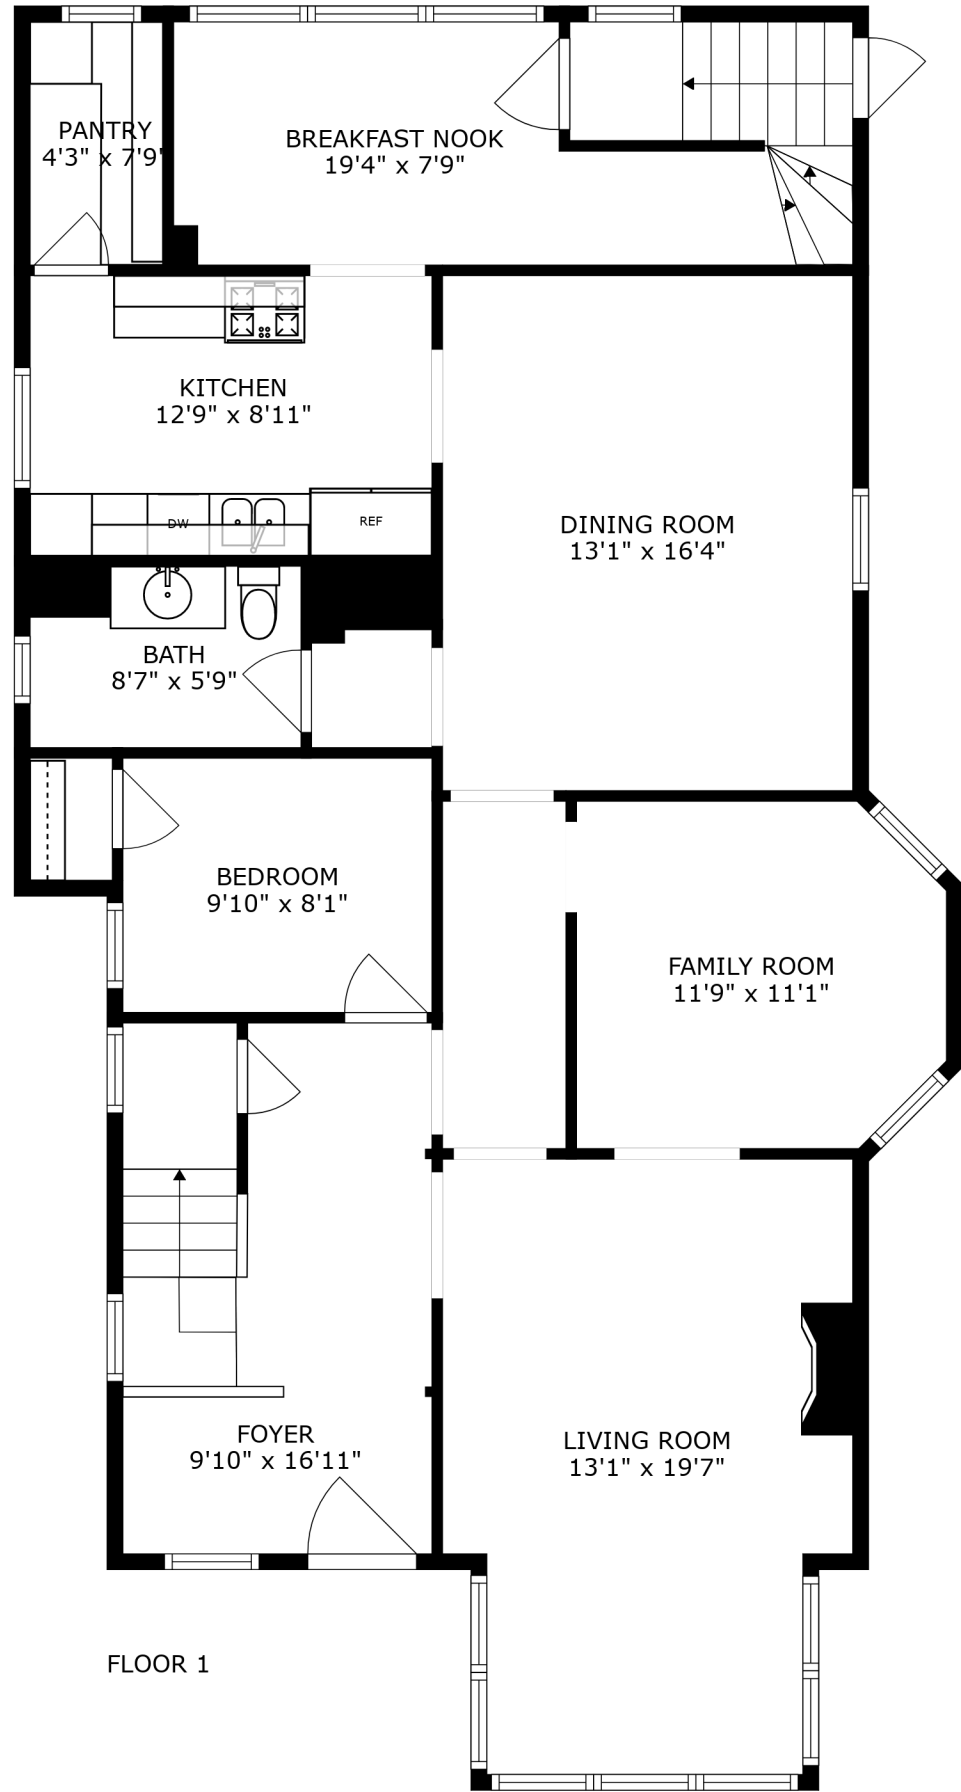

PATIO
18'8" x 17'4"

SIZES AND DIMENSIONS ARE APPROXIMATE, ACTUAL MAY VARY.

SIZES AND DIMENSIONS ARE APPROXIMATE, ACTUAL MAY VARY.

SIZES AND DIMENSIONS ARE APPROXIMATE, ACTUAL MAY VARY.

PATIO
18'8" x 17'4"

SIZES AND DIMENSIONS ARE APPROXIMATE, ACTUAL MAY VARY.