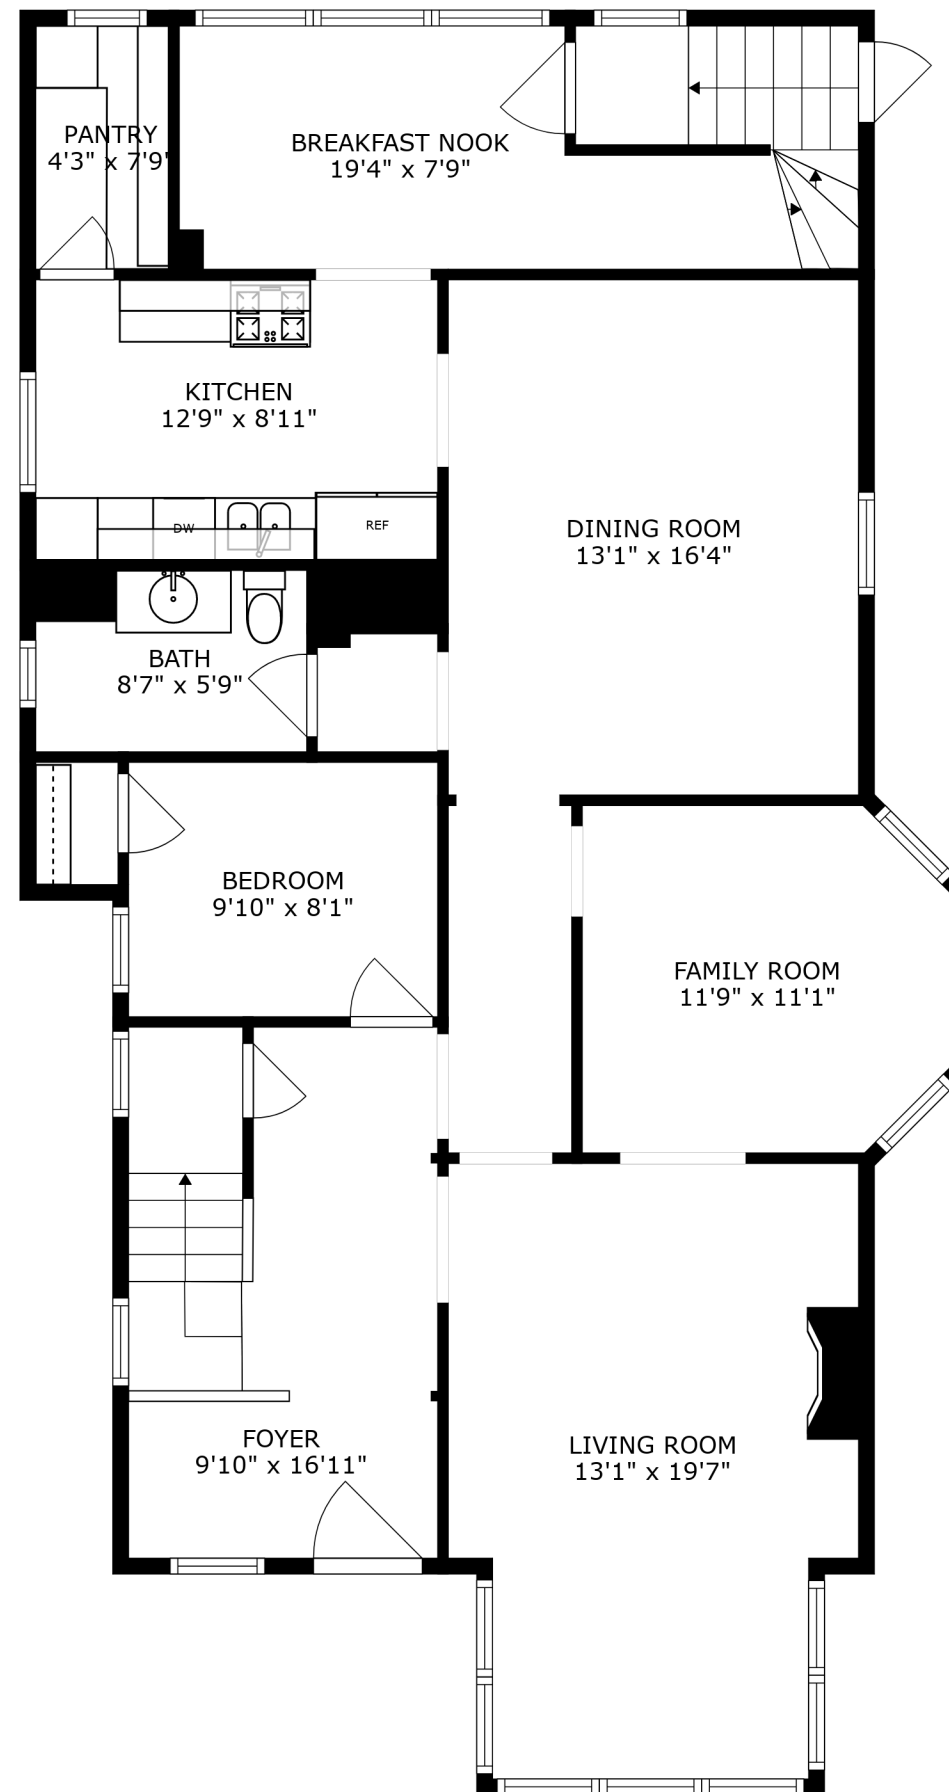

PATIO
18'8" x 17'4"

SIZES AND DIMENSIONS ARE APPROXIMATE, ACTUAL MAY VARY.

SIZES AND DIMENSIONS ARE APPROXIMATE, ACTUAL MAY VARY.

SIZES AND DIMENSIONS ARE APPROXIMATE, ACTUAL MAY VARY.

PATIO
18'8" x 17'4"

SIZES AND DIMENSIONS ARE APPROXIMATE, ACTUAL MAY VARY.