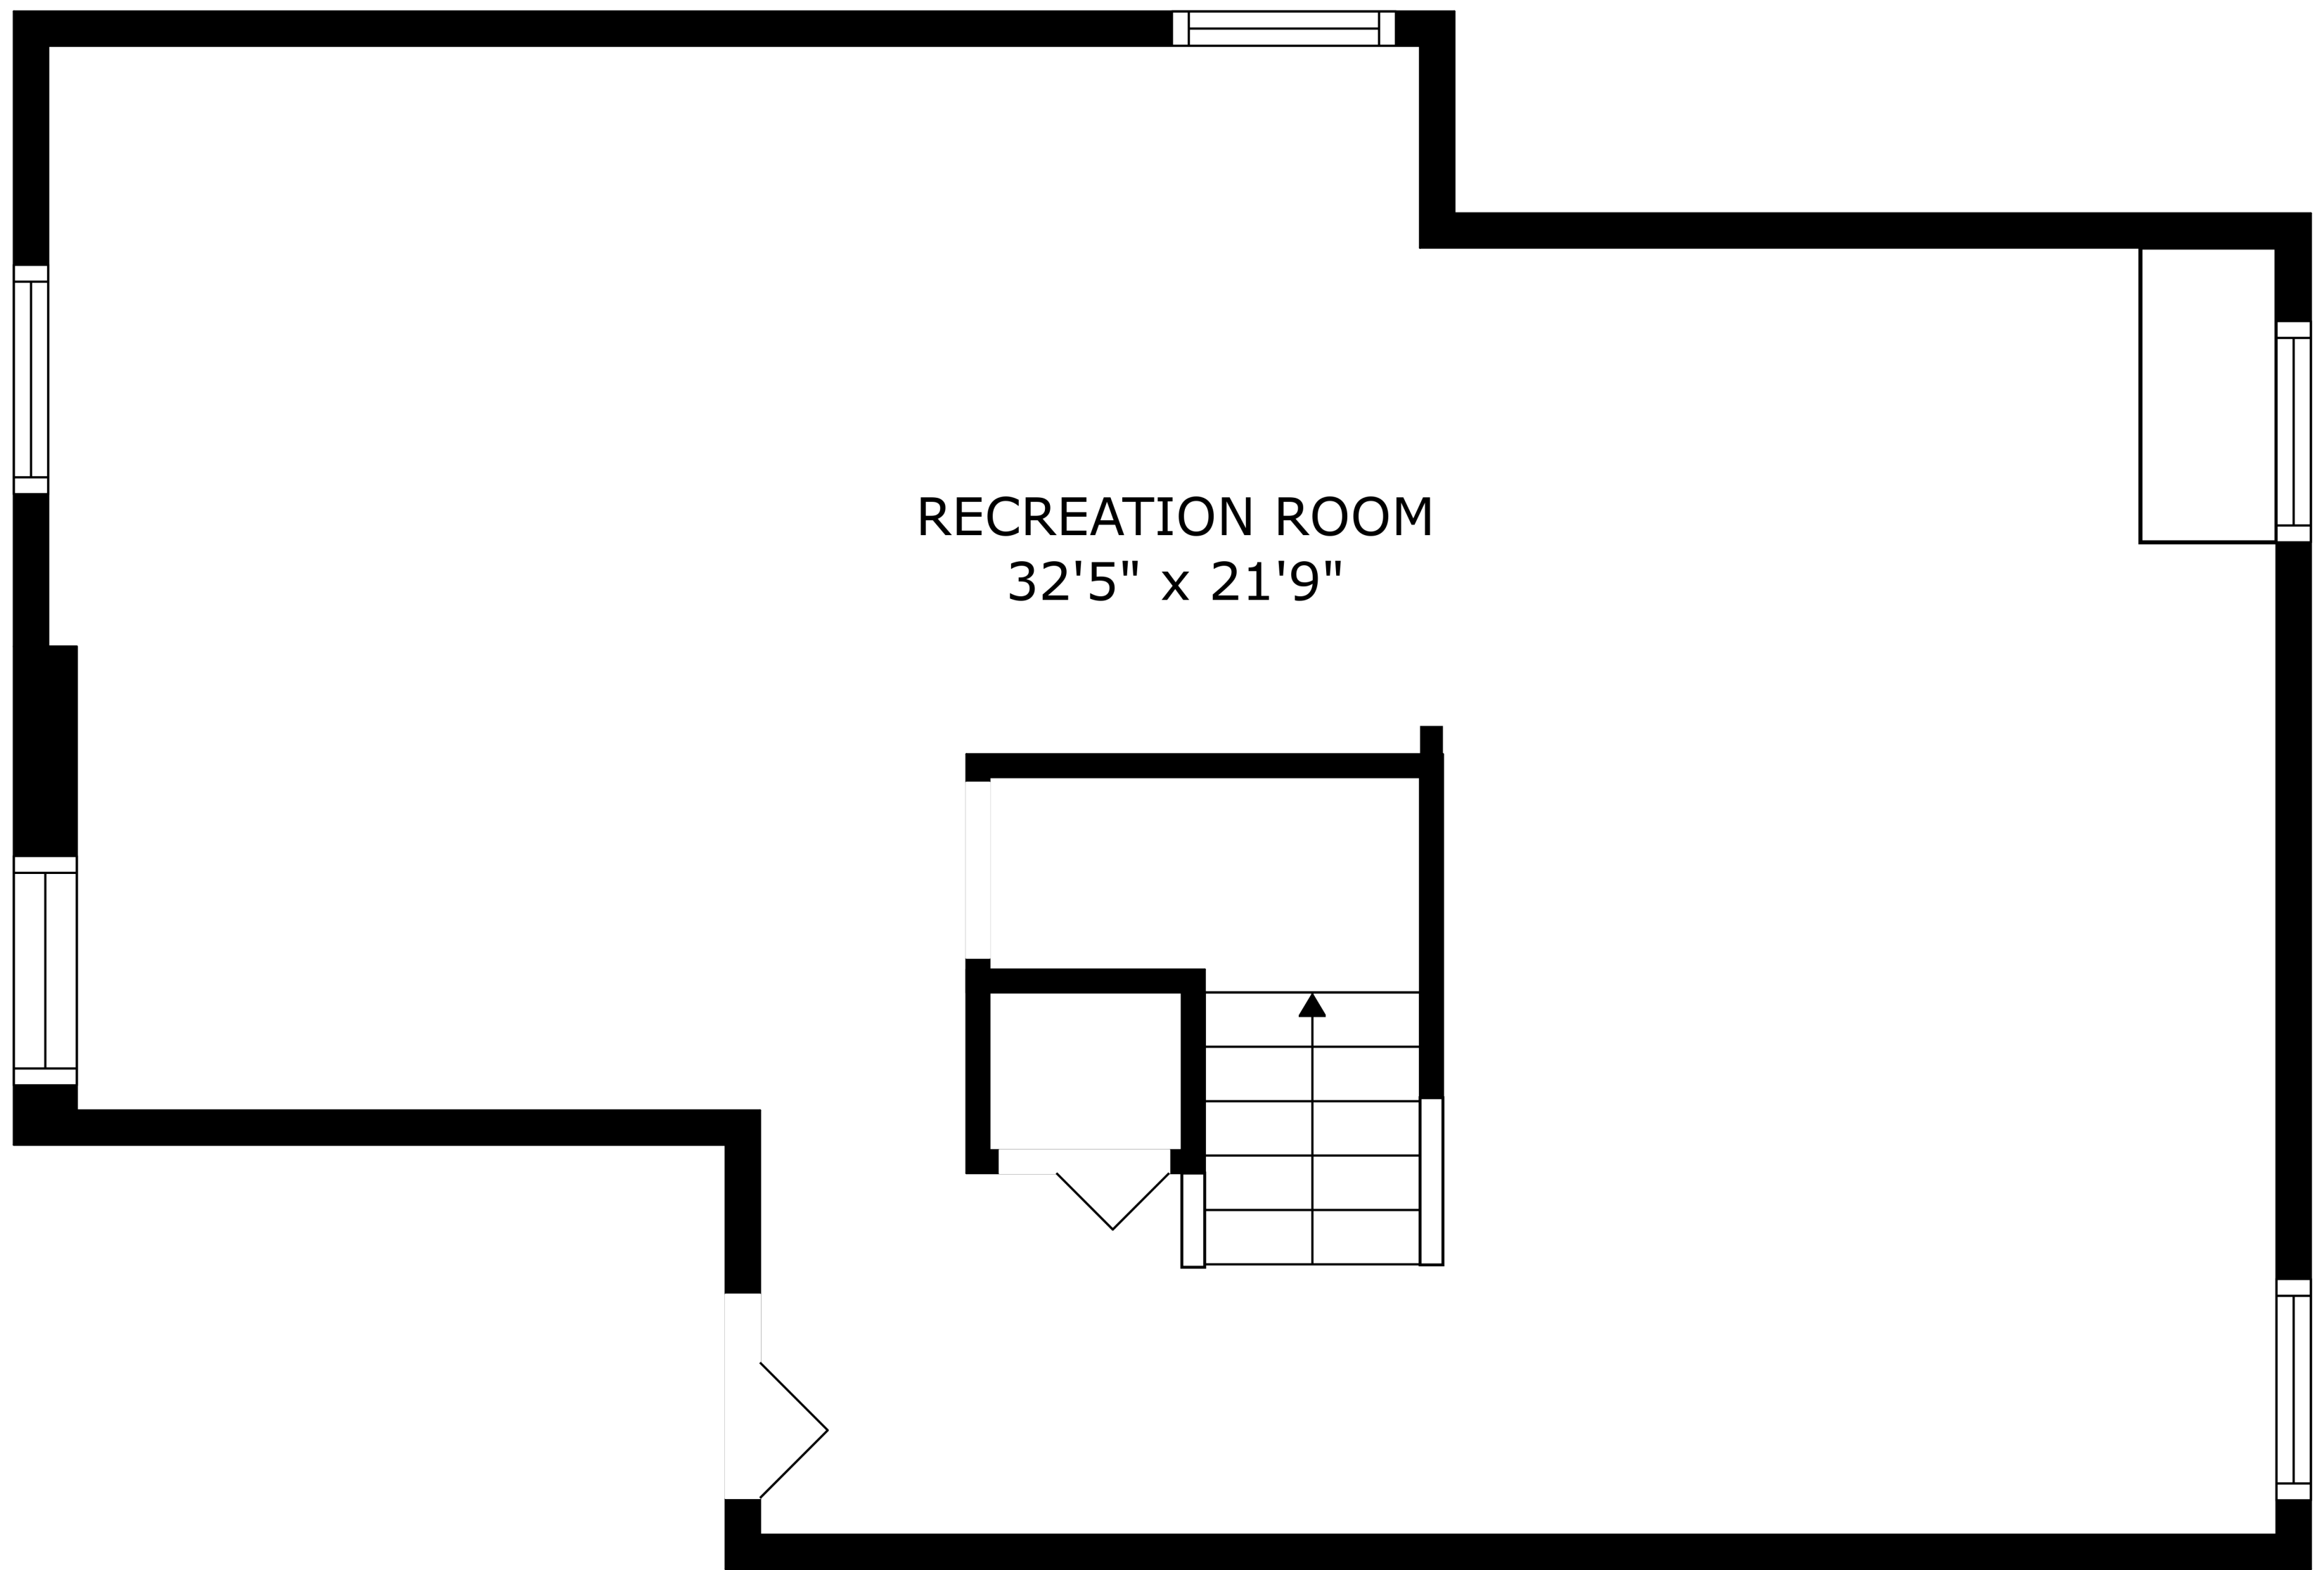

SIZES AND DIMENSIONS ARE APPROXIMATE, ACTUAL MAY VARY.

SIZES AND DIMENSIONS ARE APPROXIMATE, ACTUAL MAY VARY.

SIZES AND DIMENSIONS ARE APPROXIMATE, ACTUAL MAY VARY.

RECREATION ROOM
32'5" x 21'9"

SIZES AND DIMENSIONS ARE APPROXIMATE, ACTUAL MAY VARY.