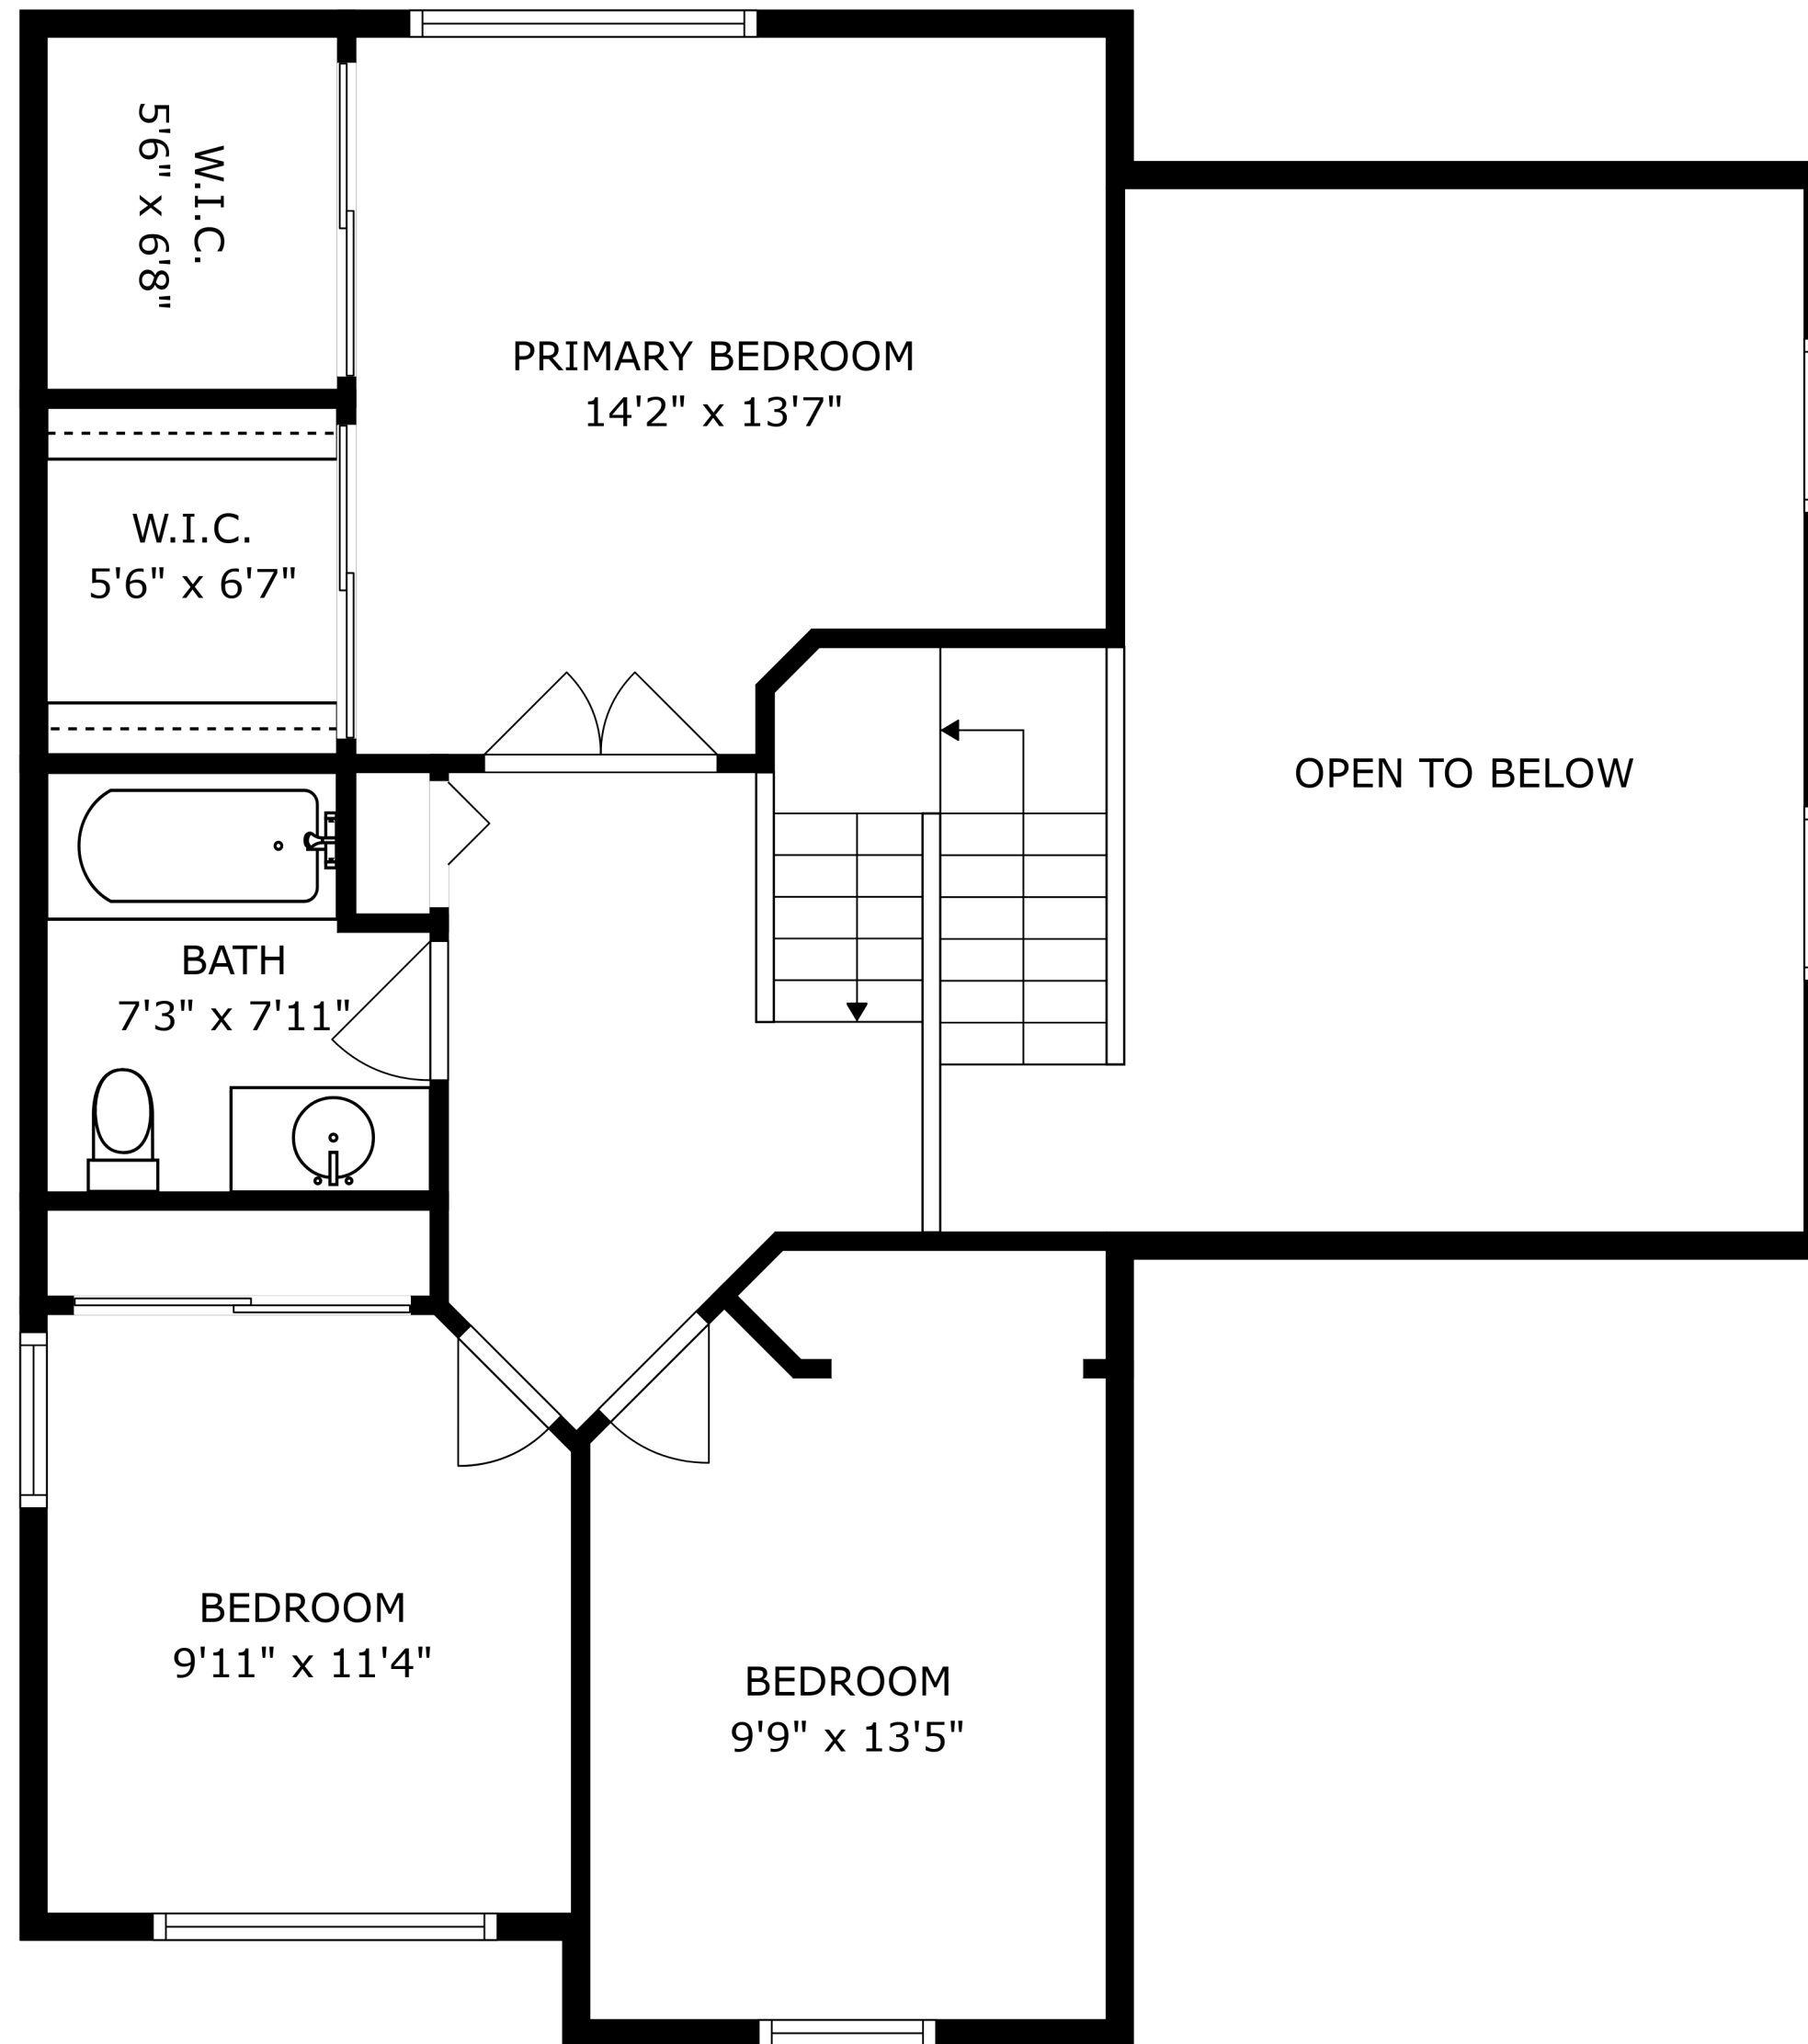

SIZES AND DIMENSIONS ARE APPROXIMATE, ACTUAL MAY VARY.

SIZES AND DIMENSIONS ARE APPROXIMATE, ACTUAL MAY VARY.

SIZES AND DIMENSIONS ARE APPROXIMATE, ACTUAL MAY VARY.

RECREATION ROOM
32'5" x 21'9"

SIZES AND DIMENSIONS ARE APPROXIMATE, ACTUAL MAY VARY.