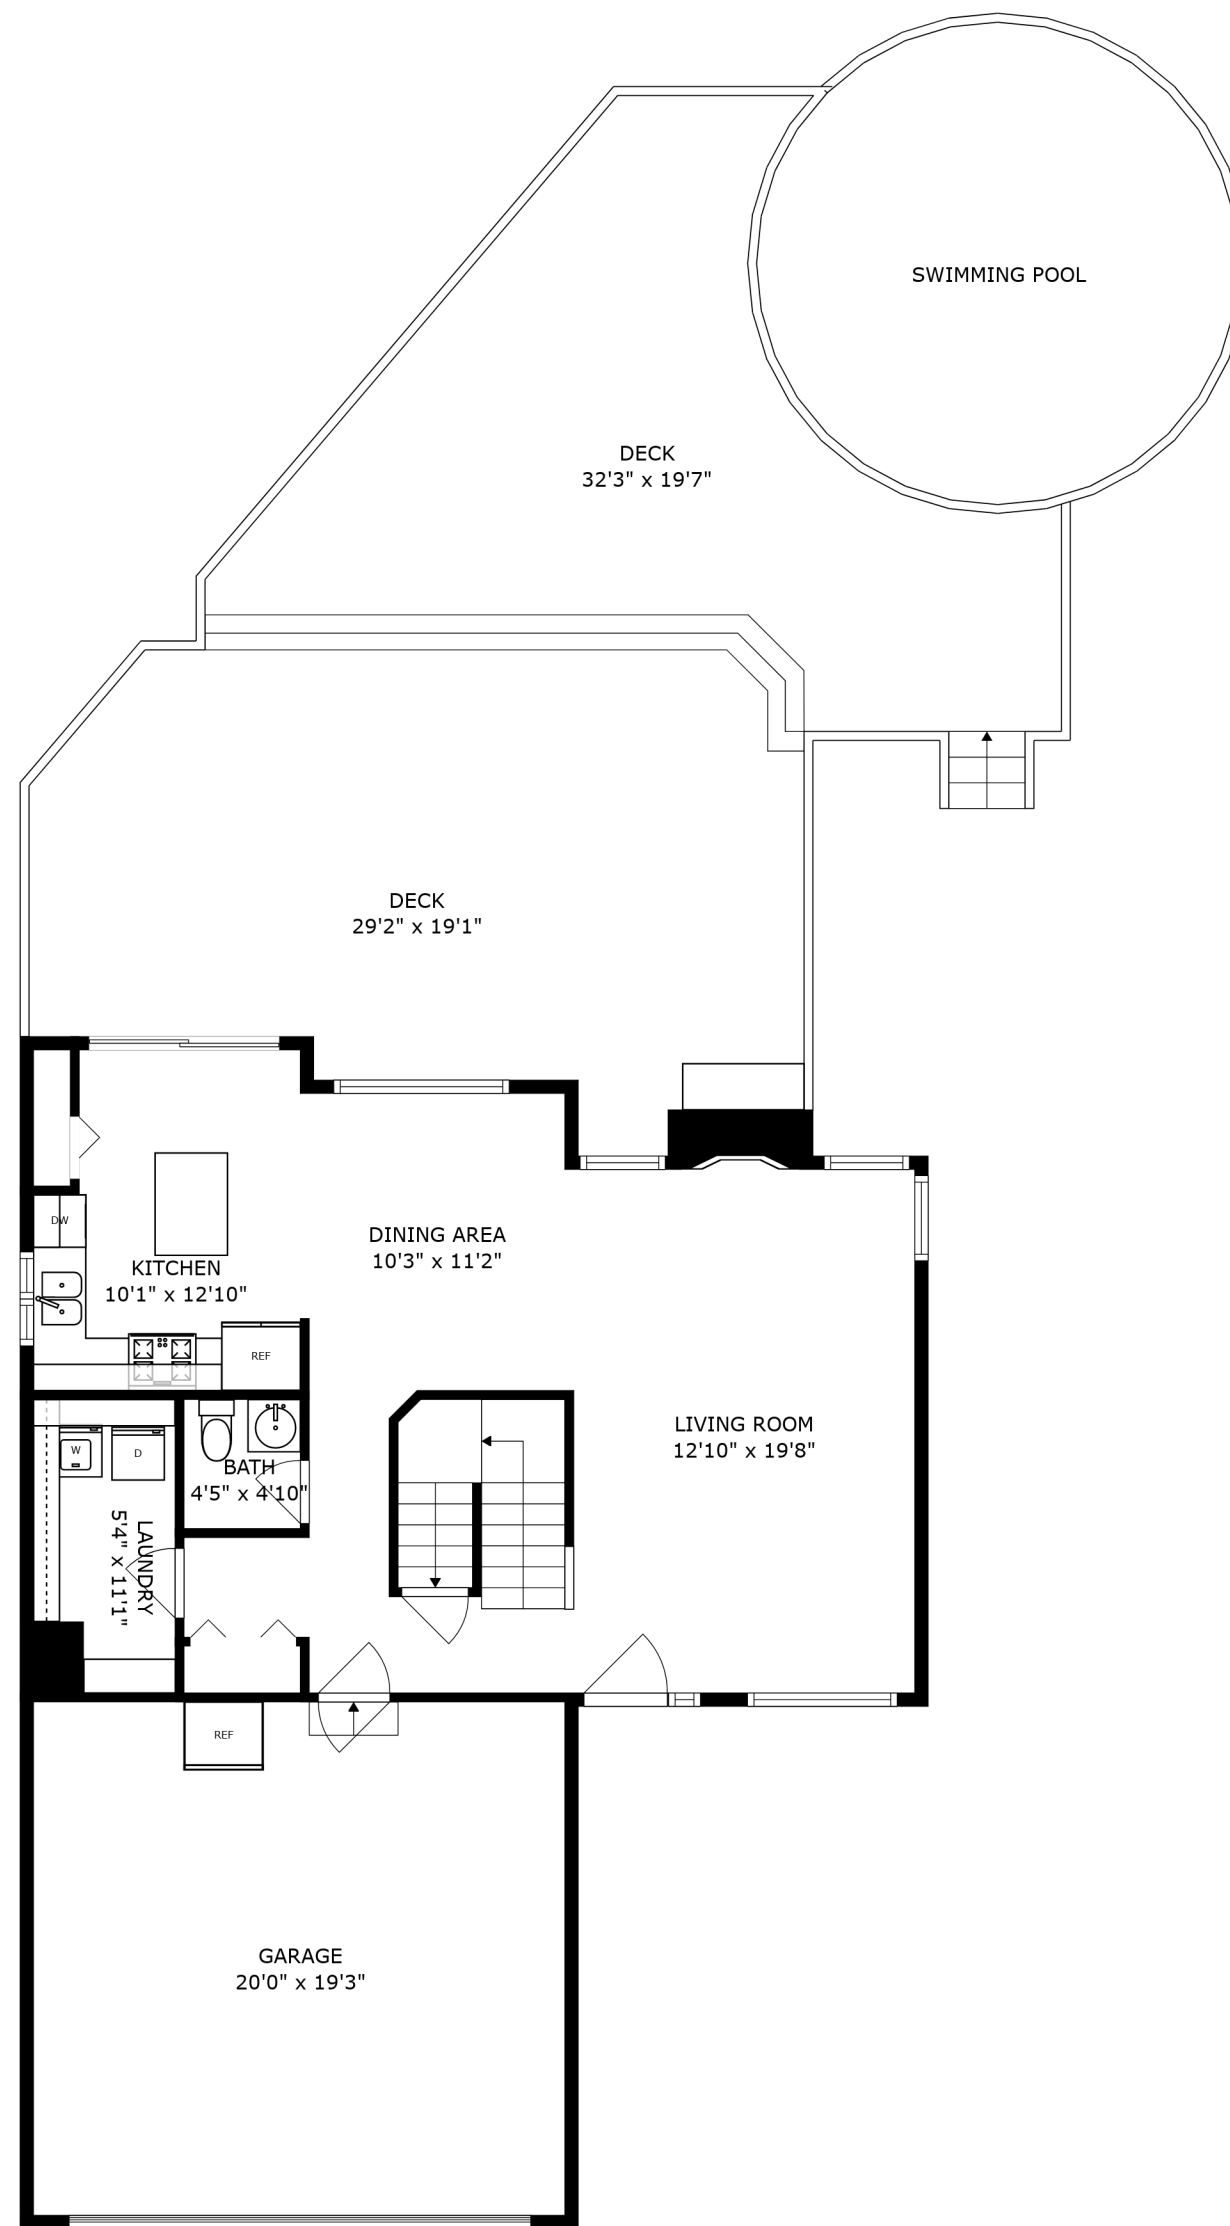

SIZES AND DIMENSIONS ARE APPROXIMATE, ACTUAL MAY VARY.

SIZES AND DIMENSIONS ARE APPROXIMATE, ACTUAL MAY VARY.

SIZES AND DIMENSIONS ARE APPROXIMATE, ACTUAL MAY VARY.

RECREATION ROOM
32'5" x 21'9"

SIZES AND DIMENSIONS ARE APPROXIMATE, ACTUAL MAY VARY.