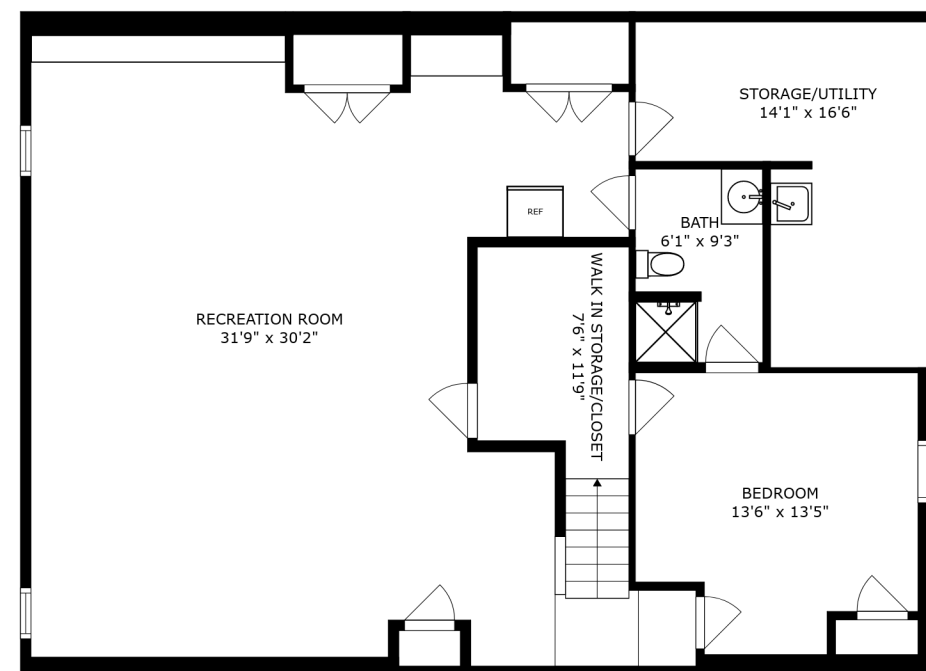

FLOOR 2

FLOOR 3

FLOOR 1

SIZES AND DIMENSIONS ARE APPROXIMATE, ACTUAL MAY VARY.

SIZES AND DIMENSIONS ARE APPROXIMATE, ACTUAL MAY VARY.

SIZES AND DIMENSIONS ARE APPROXIMATE, ACTUAL MAY VARY.

RECREATION ROOM
31'9" x 30'2"

STORAGE/UTILITY
14'1" x 16'6"

BATH
6'1" x 9'3"

WALK IN STORAGE/CLOSET
7'6" x 11'9"

BEDROOM
13'6" x 13'5"