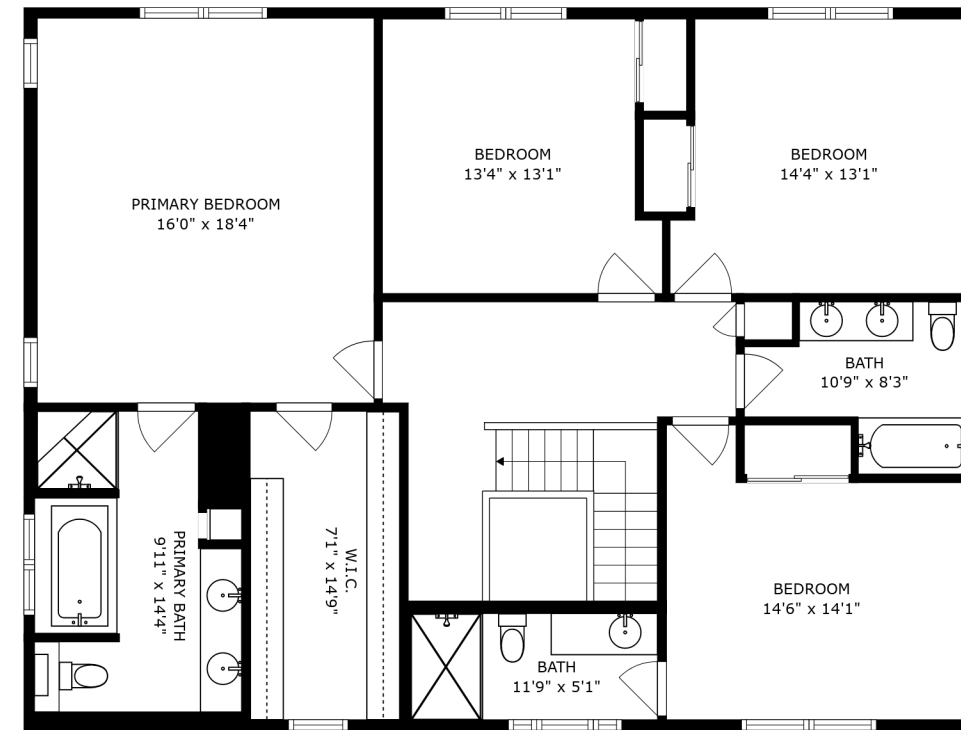

FLOOR 2

FLOOR 3

FLOOR 1

SIZES AND DIMENSIONS ARE APPROXIMATE, ACTUAL MAY VARY.

SIZES AND DIMENSIONS ARE APPROXIMATE, ACTUAL MAY VARY.

SIZES AND DIMENSIONS ARE APPROXIMATE, ACTUAL MAY VARY.

RECREATION ROOM
31'9" x 30'2"

STORAGE/UTILITY
14'1" x 16'6"

BATH
6'1" x 9'3"

WALK IN STORAGE/CLOSET
7'6" x 11'9"

BEDROOM
13'6" x 13'5"