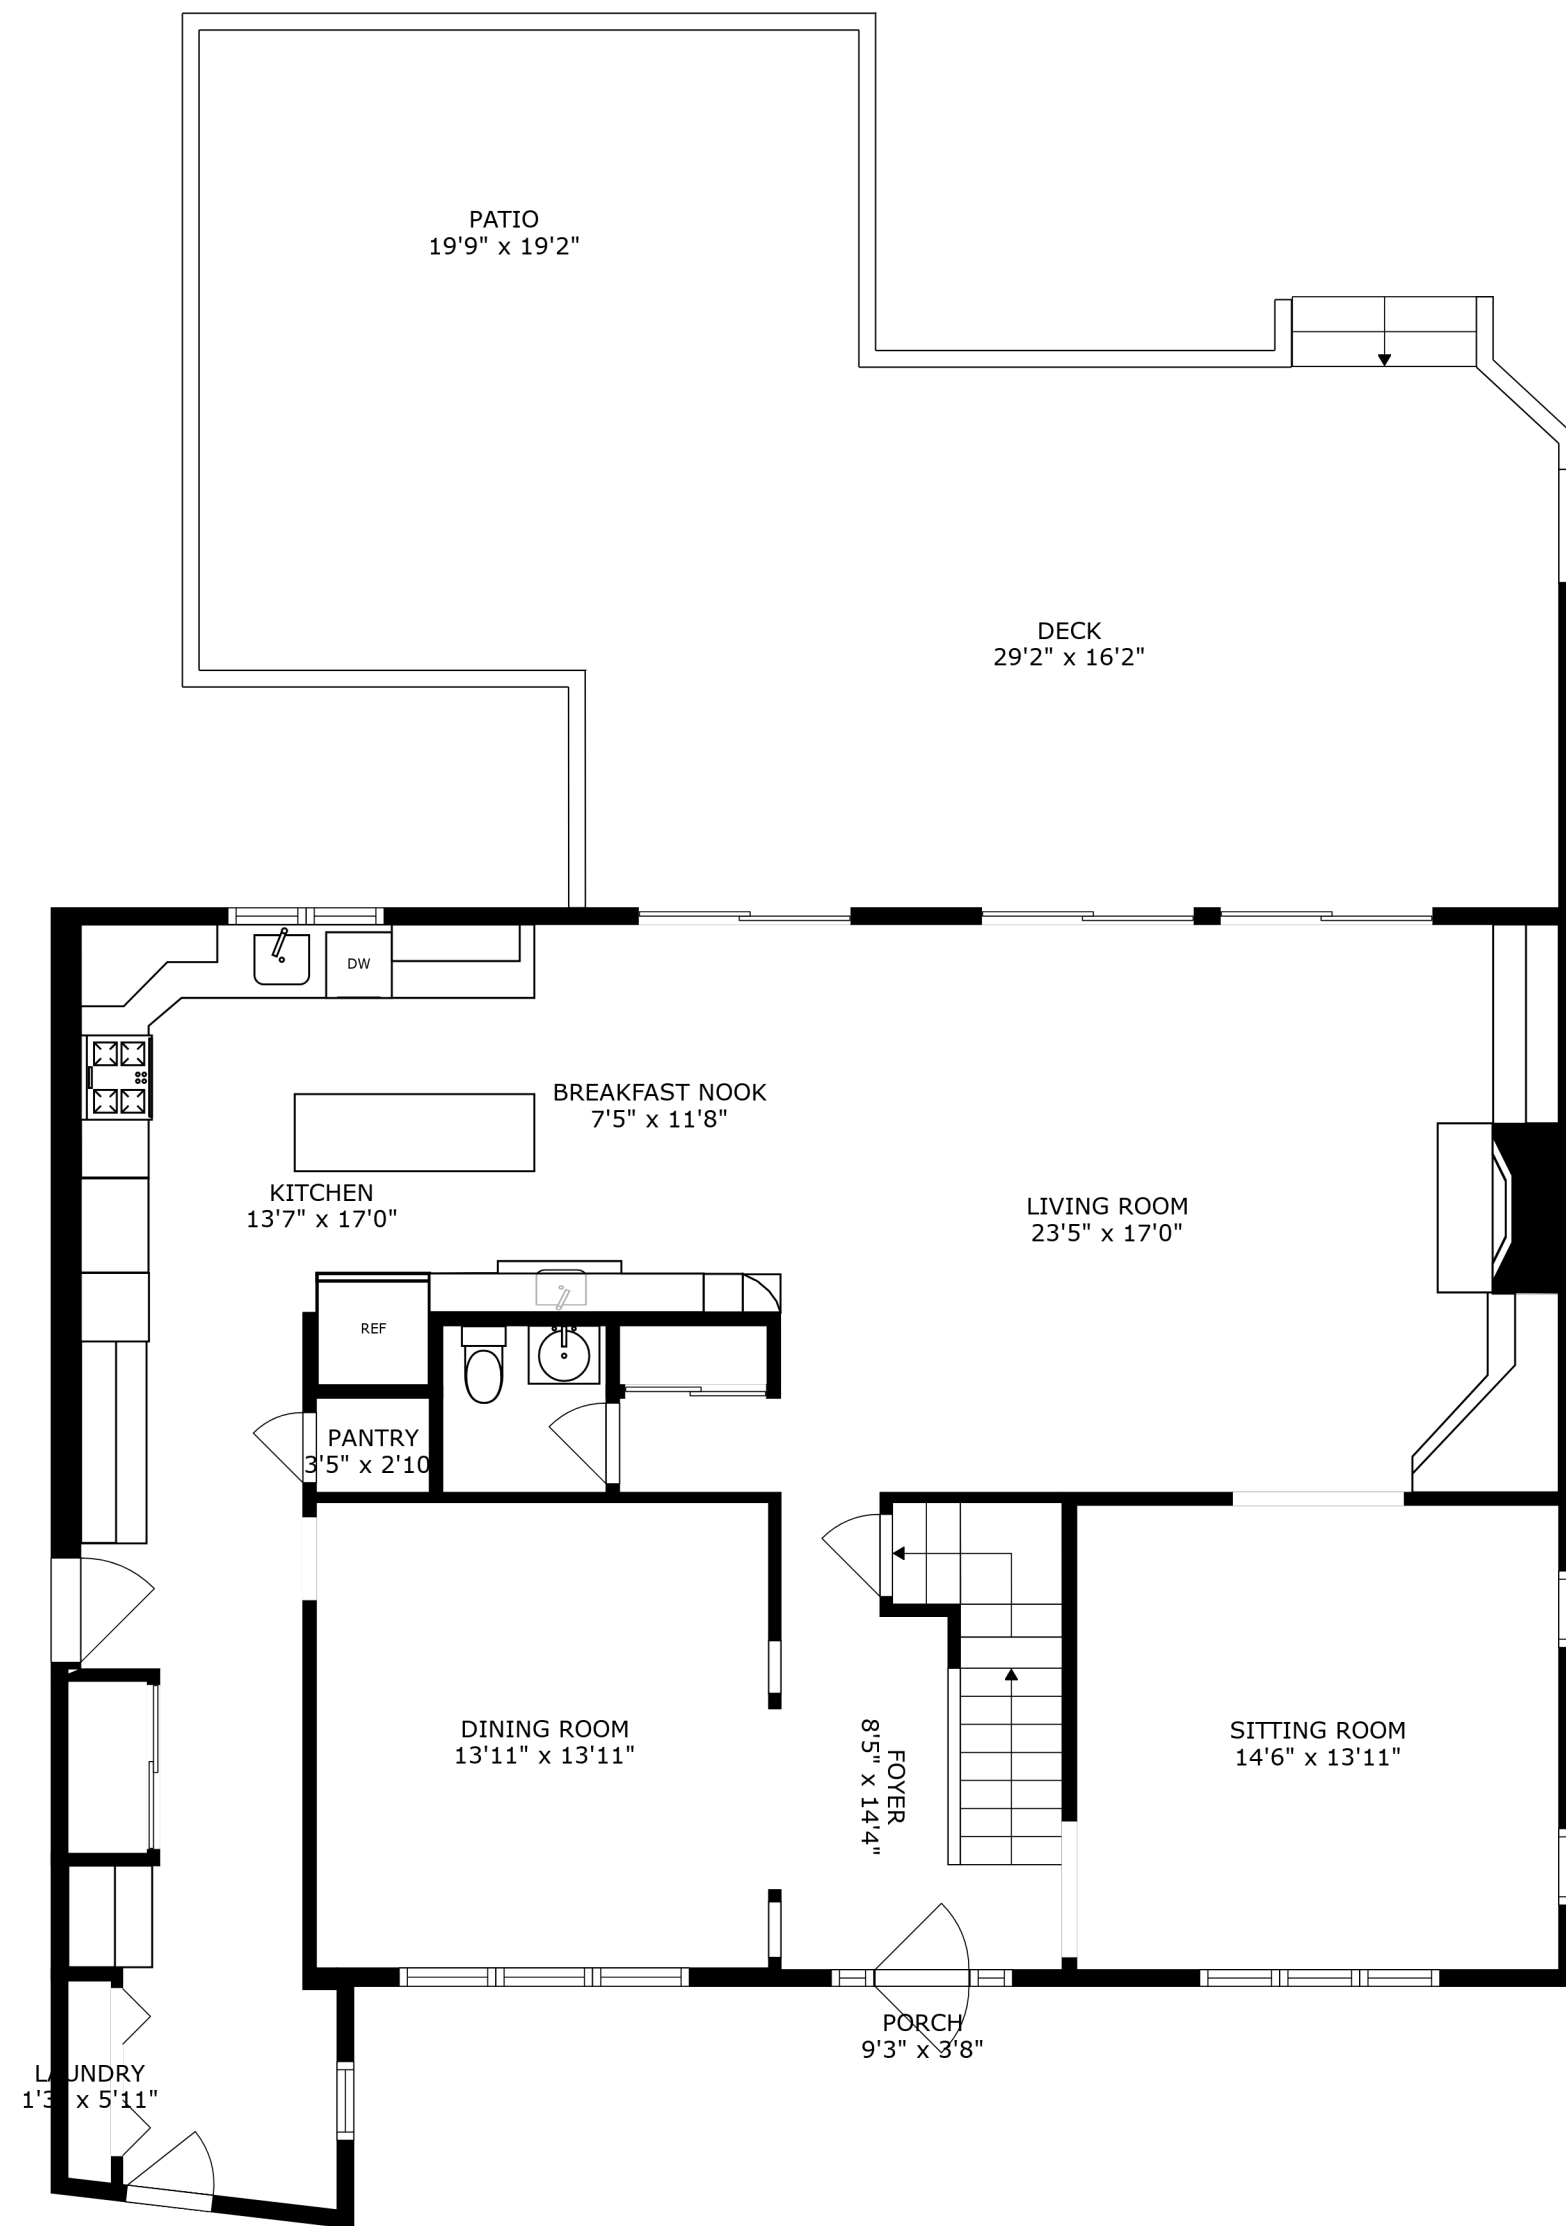

FLOOR 2

FLOOR 3

FLOOR 1

SIZES AND DIMENSIONS ARE APPROXIMATE, ACTUAL MAY VARY.

SIZES AND DIMENSIONS ARE APPROXIMATE, ACTUAL MAY VARY.

SIZES AND DIMENSIONS ARE APPROXIMATE, ACTUAL MAY VARY.

RECREATION ROOM
31'9" x 30'2"

STORAGE/UTILITY
14'1" x 16'6"

BATH
6'1" x 9'3"

WALK IN STORAGE/CLOSET
7'6" x 11'9"

BEDROOM
13'6" x 13'5"