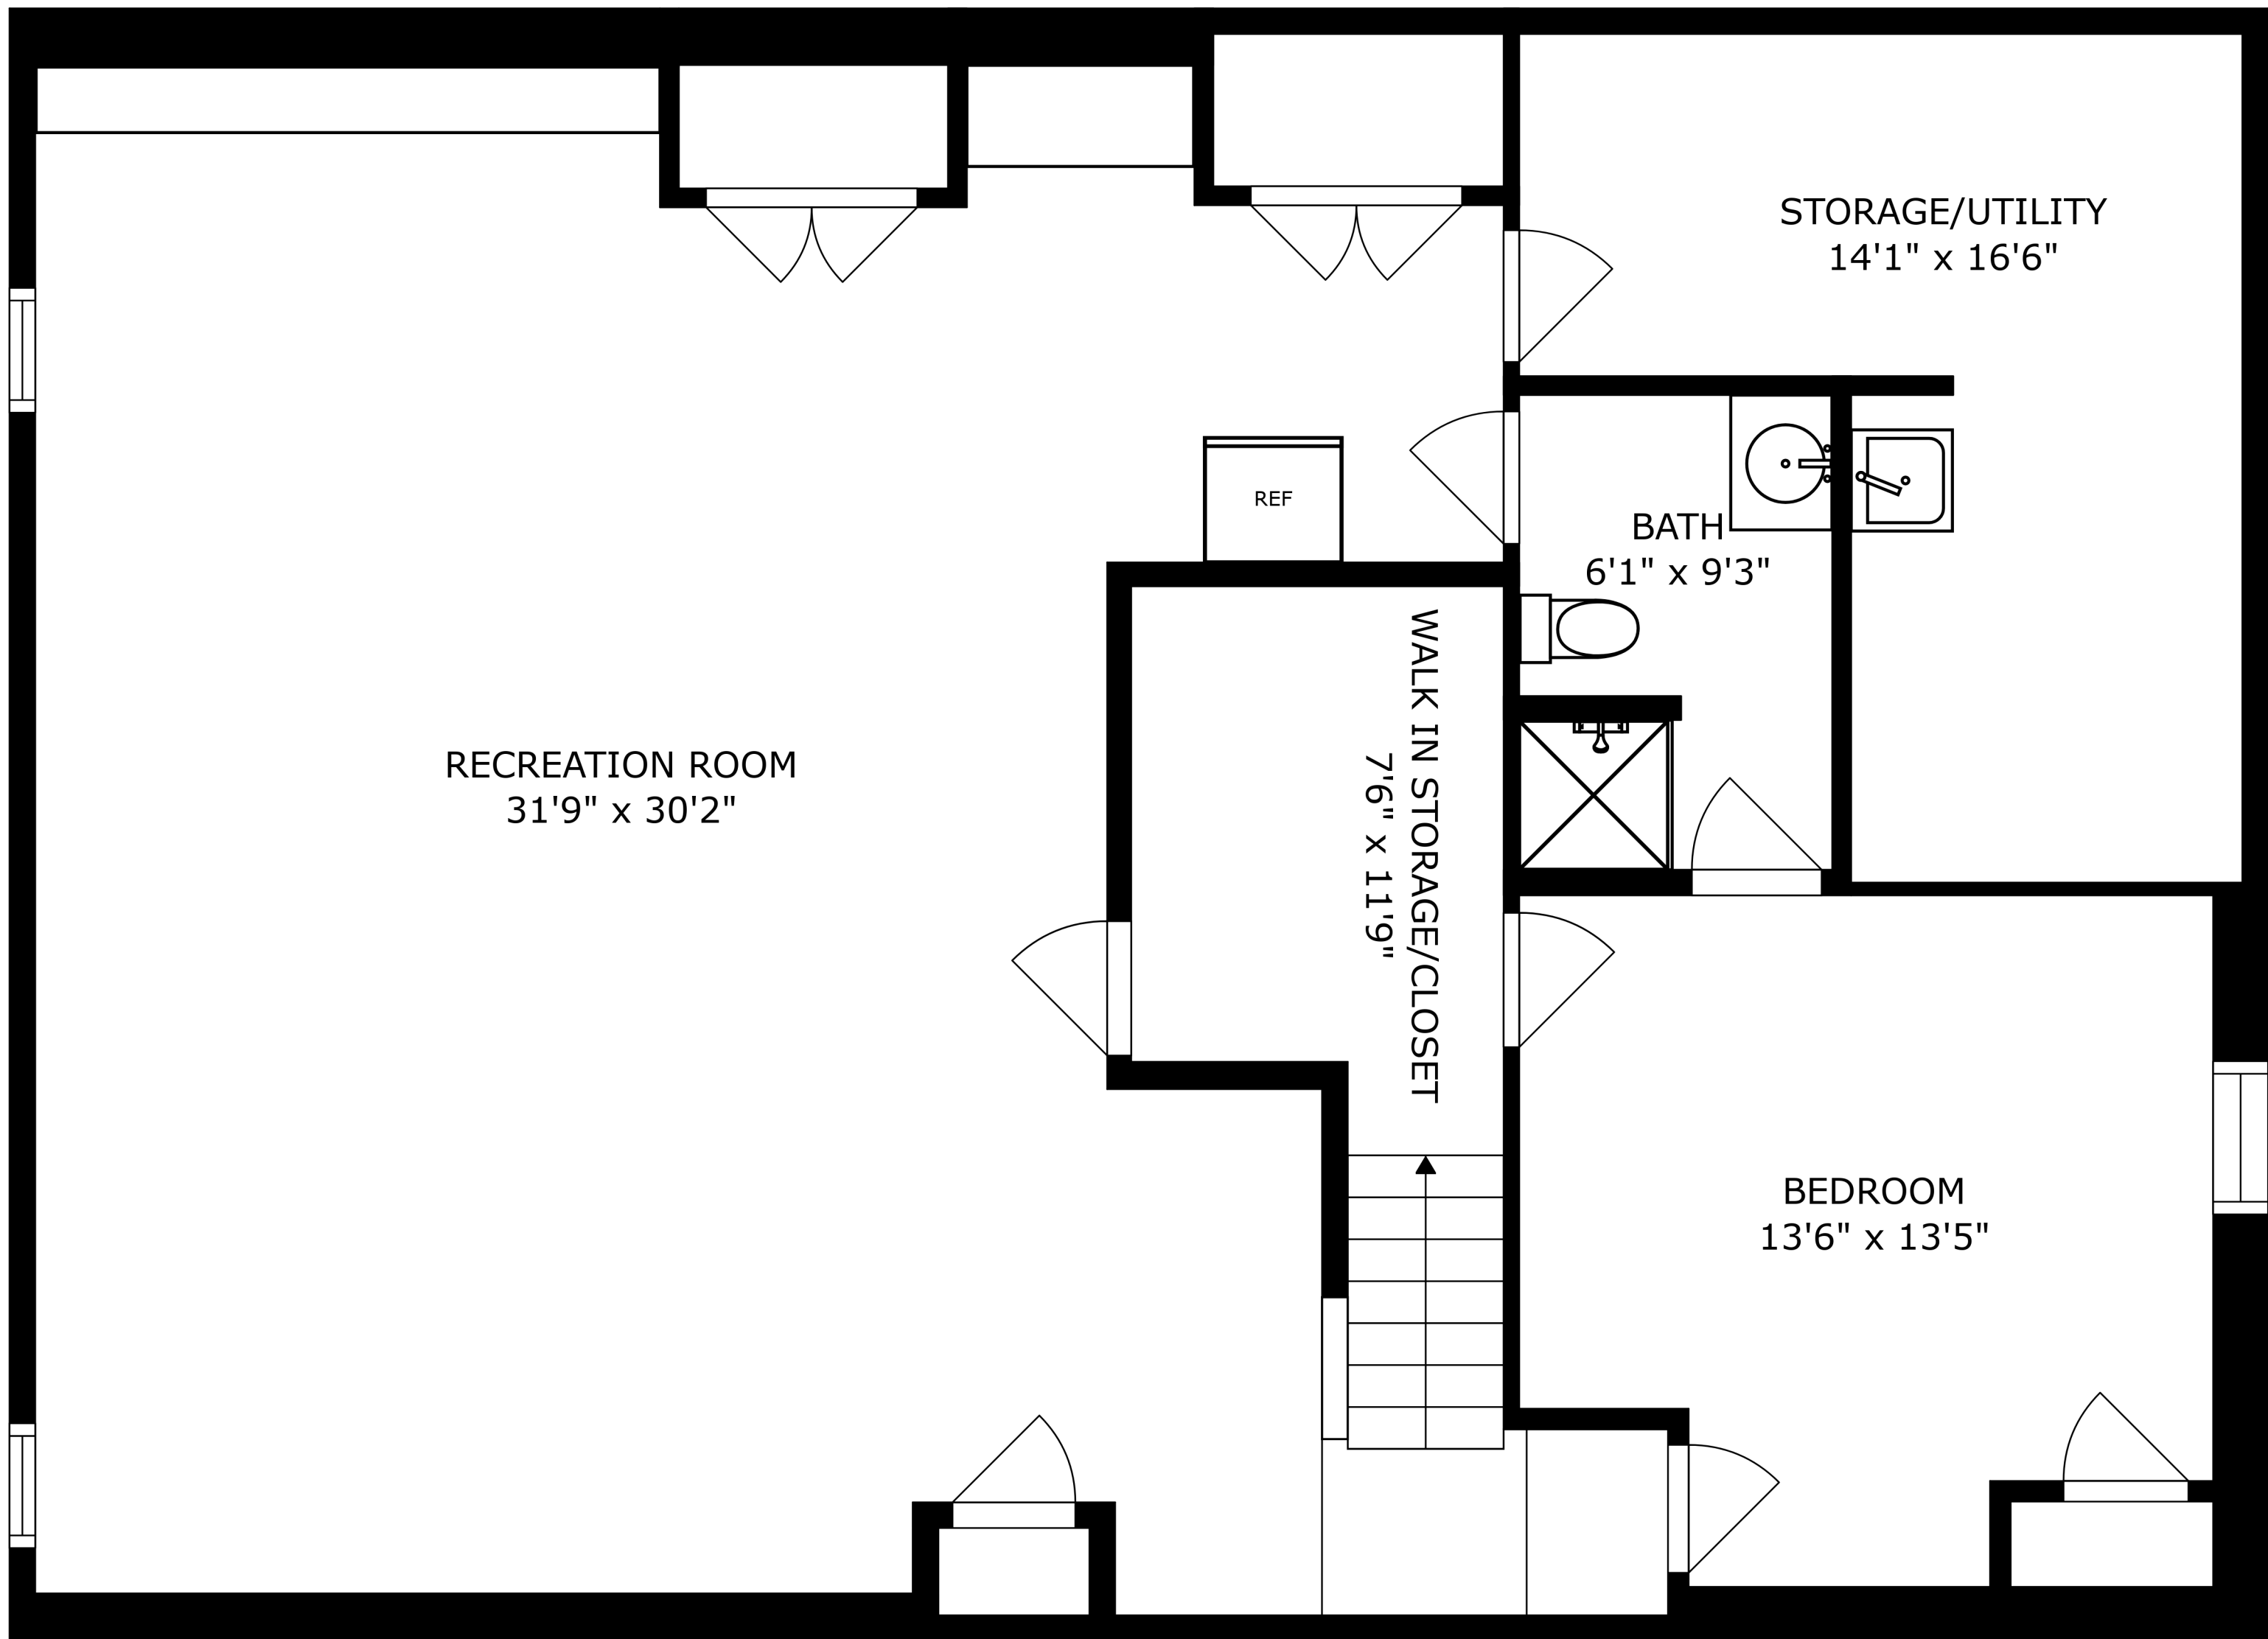

FLOOR 2

FLOOR 3

FLOOR 1

SIZES AND DIMENSIONS ARE APPROXIMATE, ACTUAL MAY VARY.

SIZES AND DIMENSIONS ARE APPROXIMATE, ACTUAL MAY VARY.

SIZES AND DIMENSIONS ARE APPROXIMATE, ACTUAL MAY VARY.

RECREATION ROOM
31'9" x 30'2"

STORAGE/UTILITY
14'1" x 16'6"

BATH
6'1" x 9'3"

WALK IN STORAGE/CLOSET
7'6" x 11'9"

BEDROOM
13'6" x 13'5"