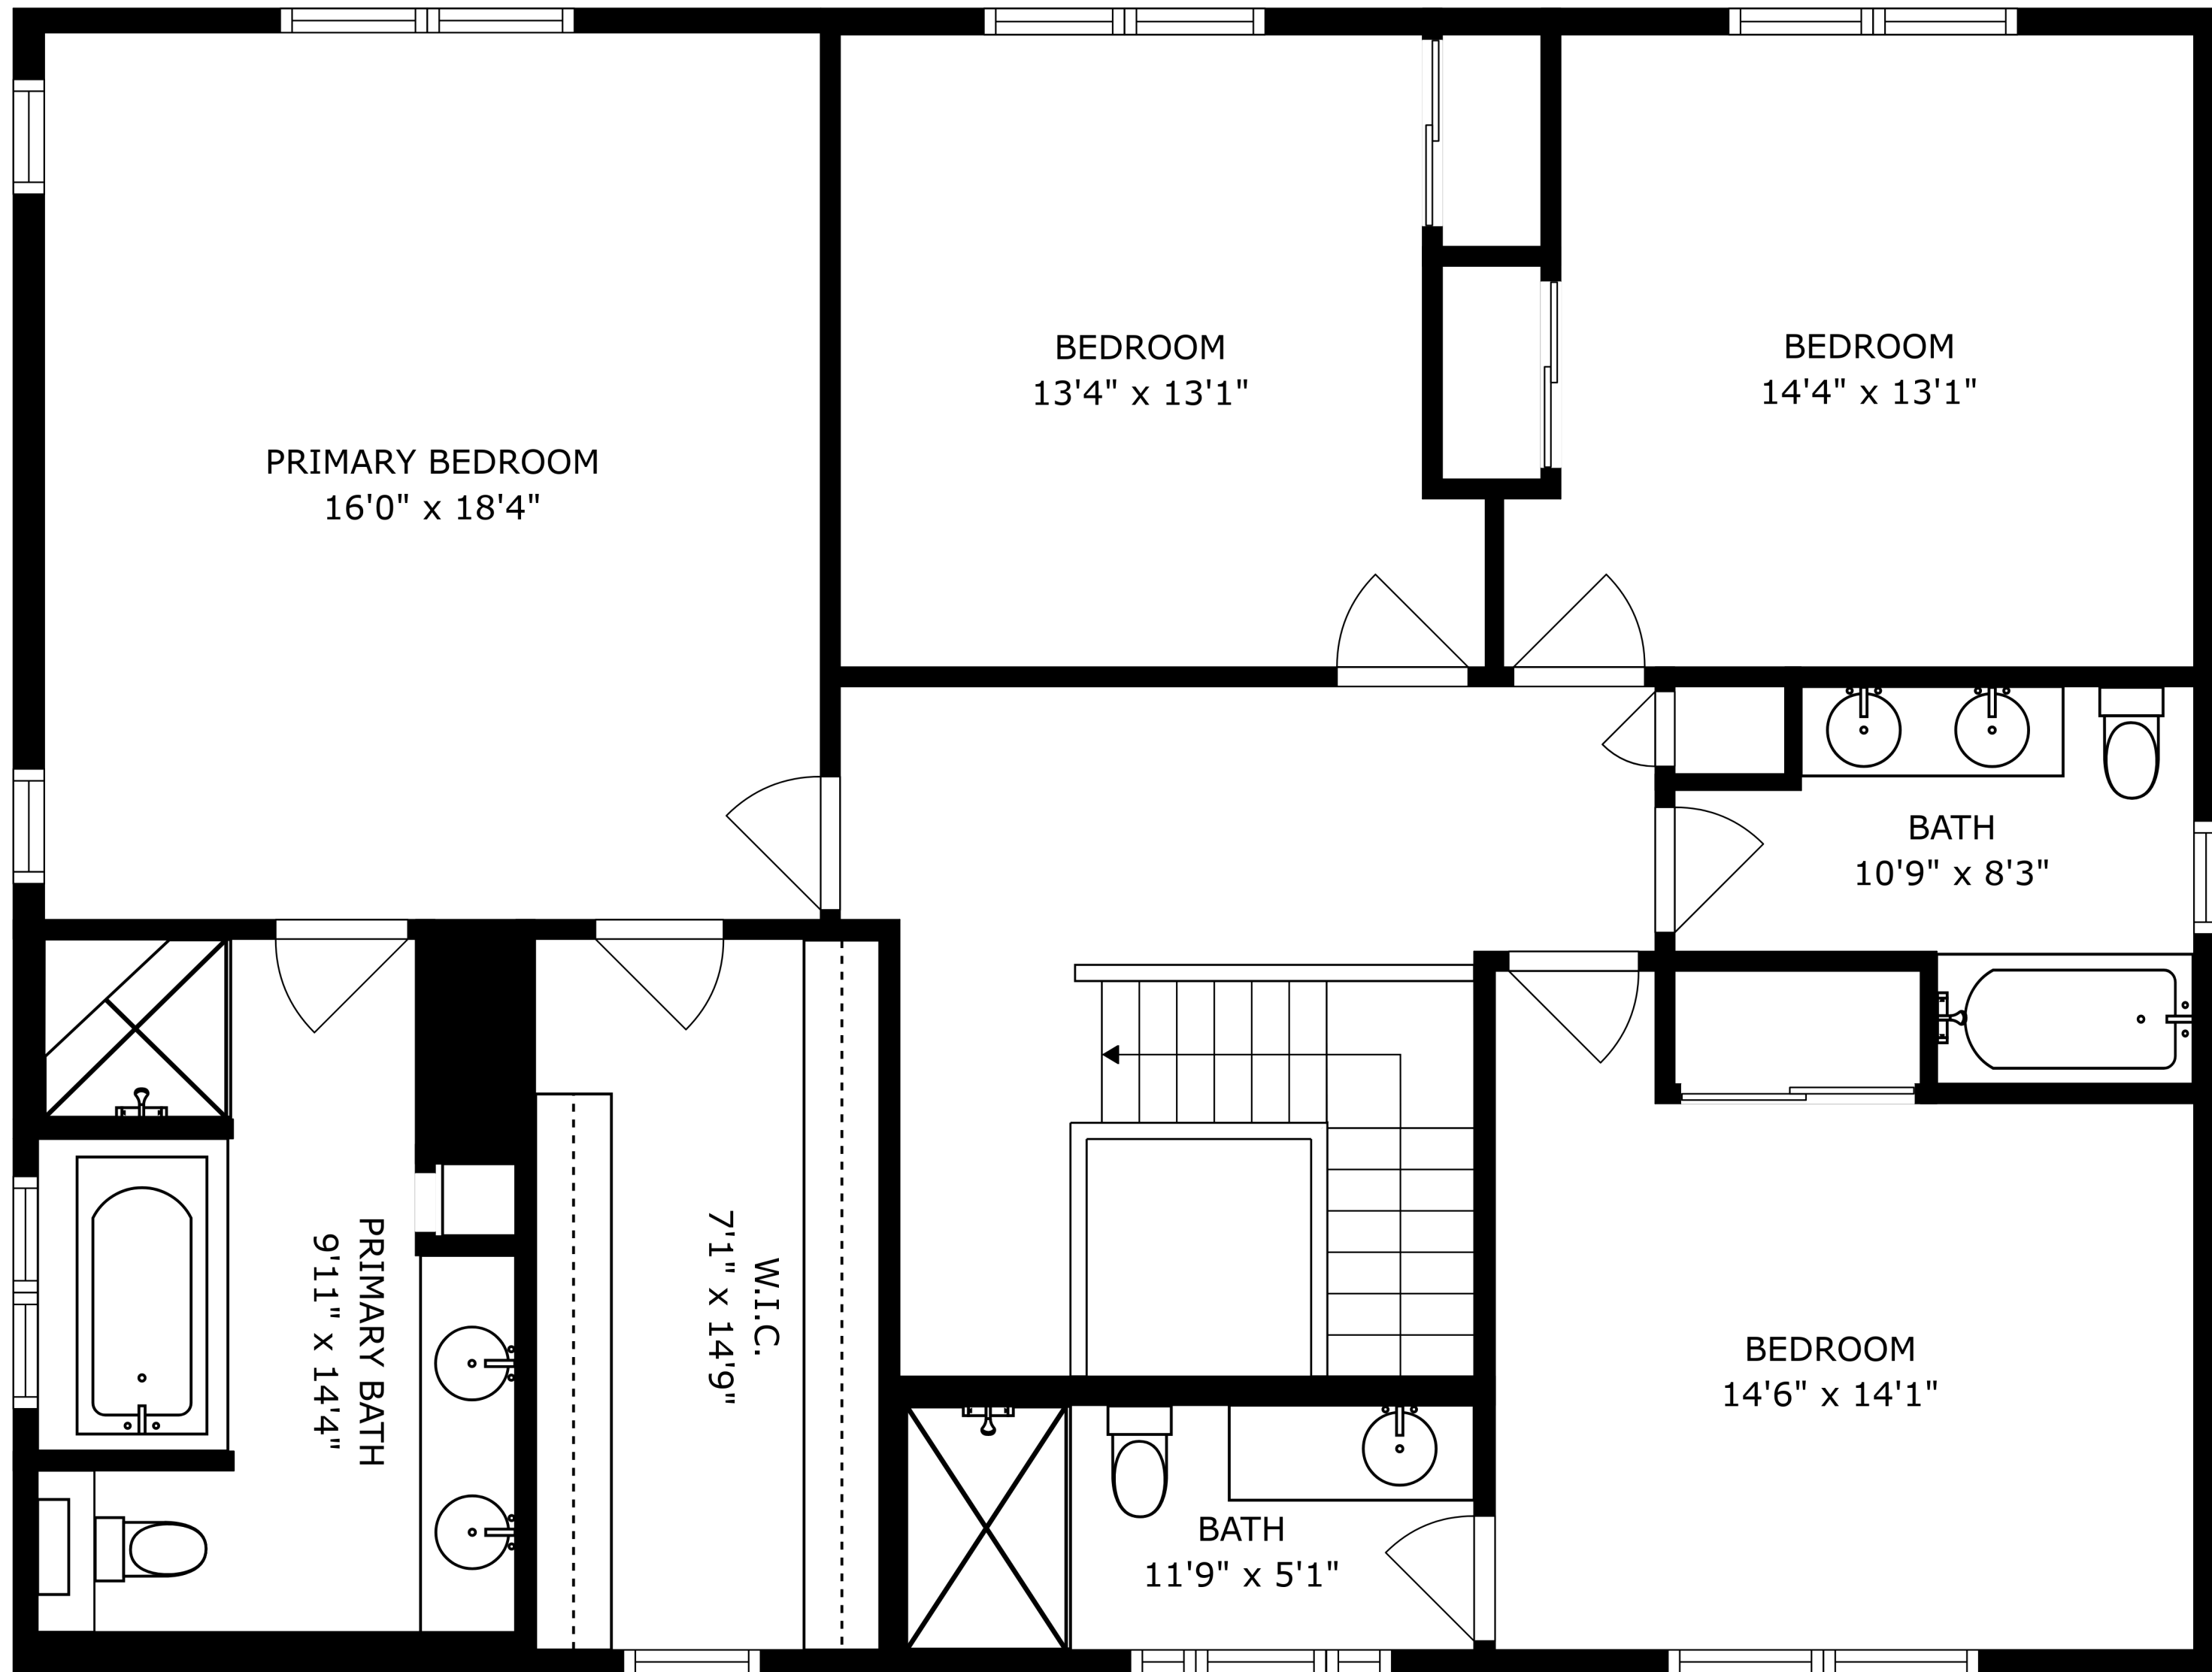

FLOOR 2

FLOOR 3

FLOOR 1

SIZES AND DIMENSIONS ARE APPROXIMATE, ACTUAL MAY VARY.

SIZES AND DIMENSIONS ARE APPROXIMATE, ACTUAL MAY VARY.

SIZES AND DIMENSIONS ARE APPROXIMATE, ACTUAL MAY VARY.

RECREATION ROOM
31'9" x 30'2"

STORAGE/UTILITY
14'1" x 16'6"

BATH
6'1" x 9'3"

WALK IN STORAGE/CLOSET
7'6" x 11'9"

BEDROOM
13'6" x 13'5"