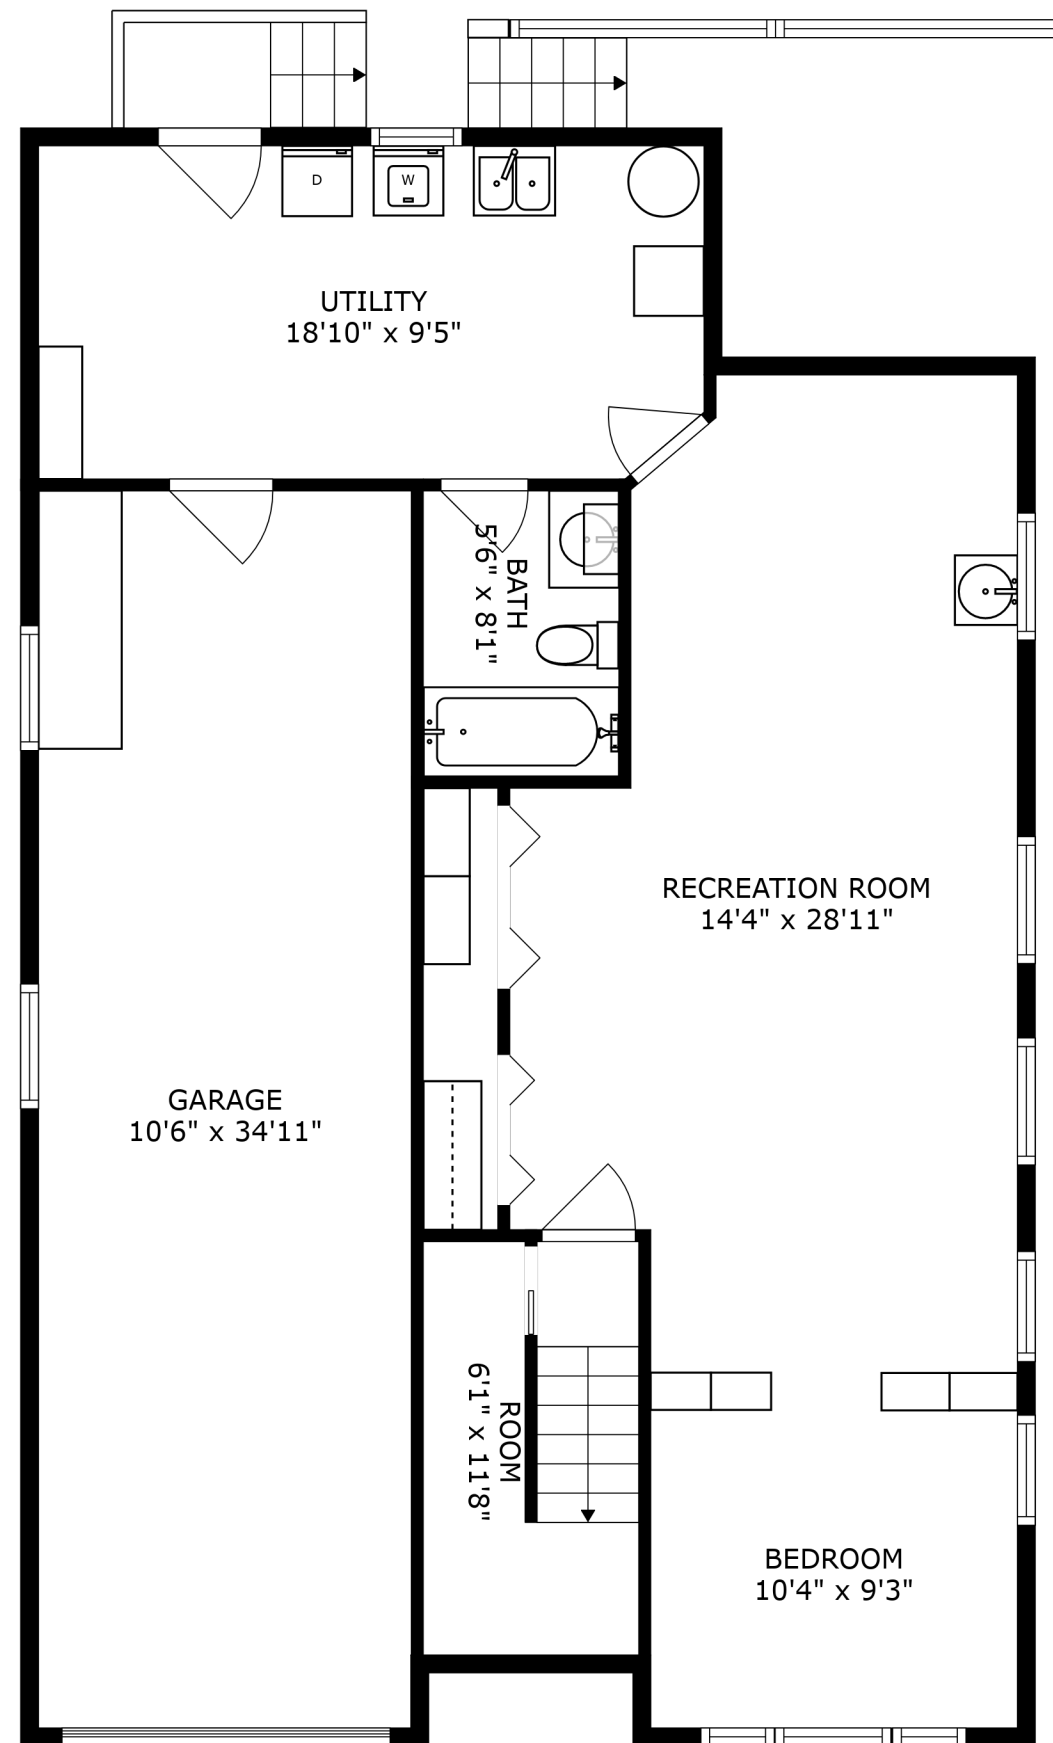

PATIO  
29'0" x 13'9"

FLOOR 1

FLOOR 2

SIZES AND DIMENSIONS ARE APPROXIMATE, ACTUAL MAY VARY.

SIZES AND DIMENSIONS ARE APPROXIMATE, ACTUAL MAY VARY.

PATIO  
29'0" x 13'9"

SIZES AND DIMENSIONS ARE APPROXIMATE, ACTUAL MAY VARY.