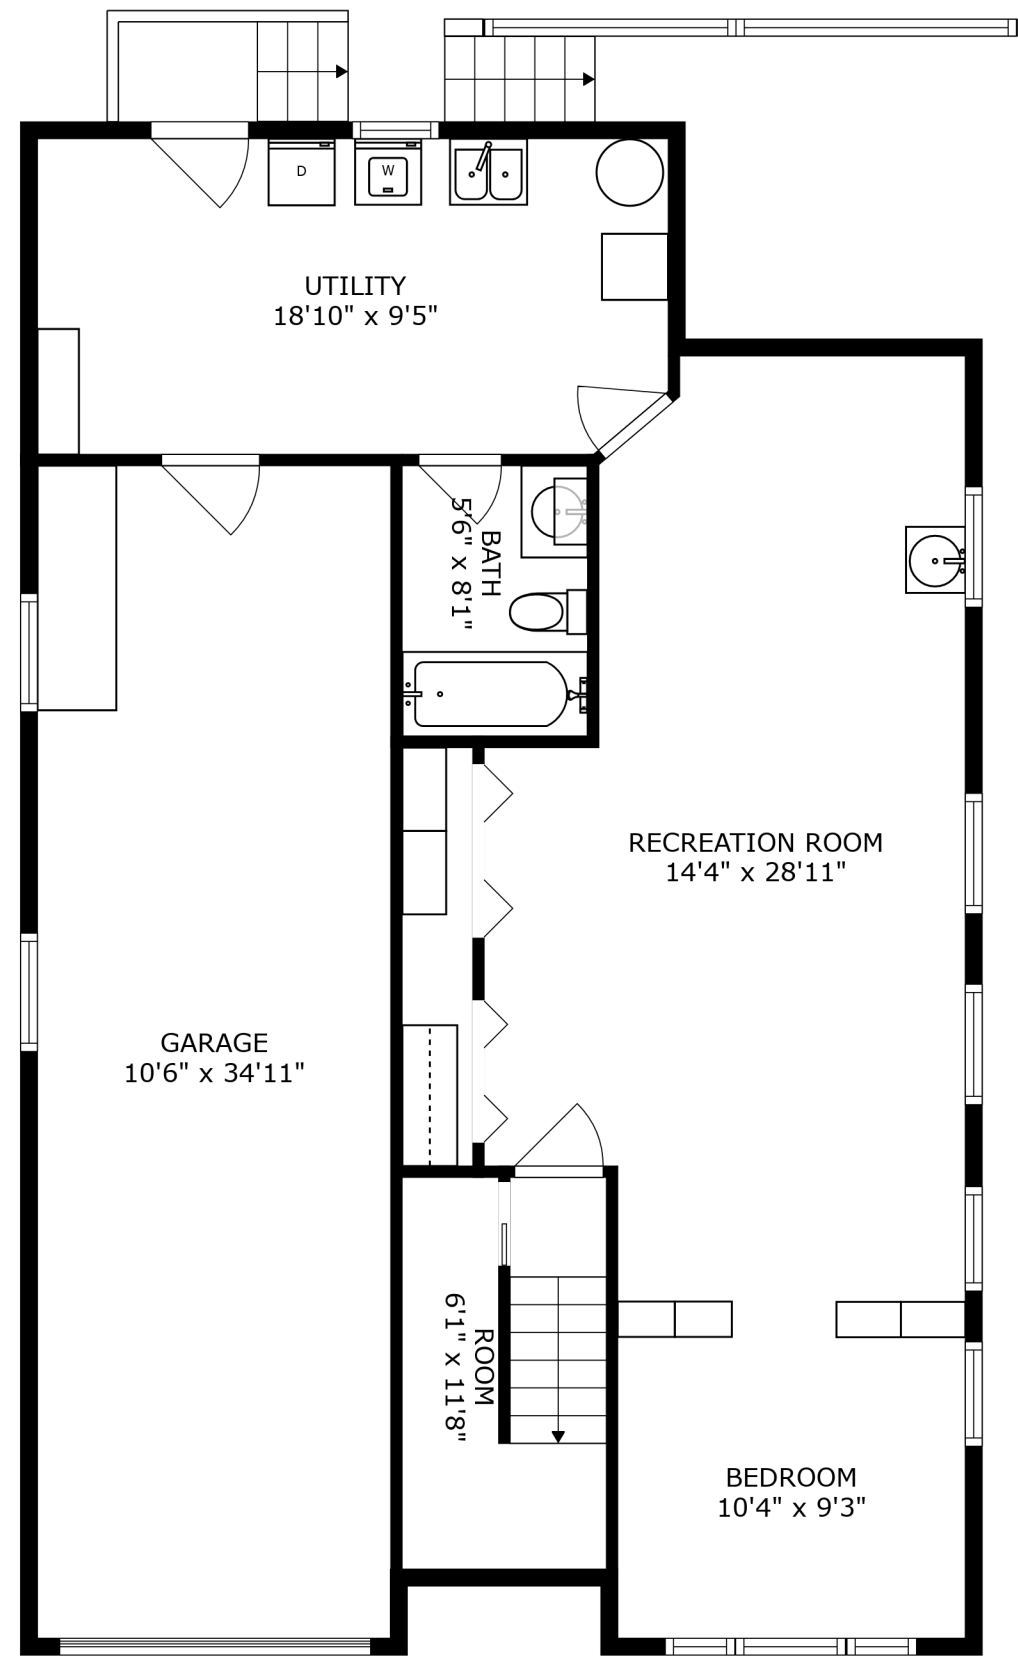

PATIO  
29'0" x 13'9"

FLOOR 1

FLOOR 2

SIZES AND DIMENSIONS ARE APPROXIMATE, ACTUAL MAY VARY.

SIZES AND DIMENSIONS ARE APPROXIMATE, ACTUAL MAY VARY.

PATIO  
29'0" x 13'9"

SIZES AND DIMENSIONS ARE APPROXIMATE, ACTUAL MAY VARY.