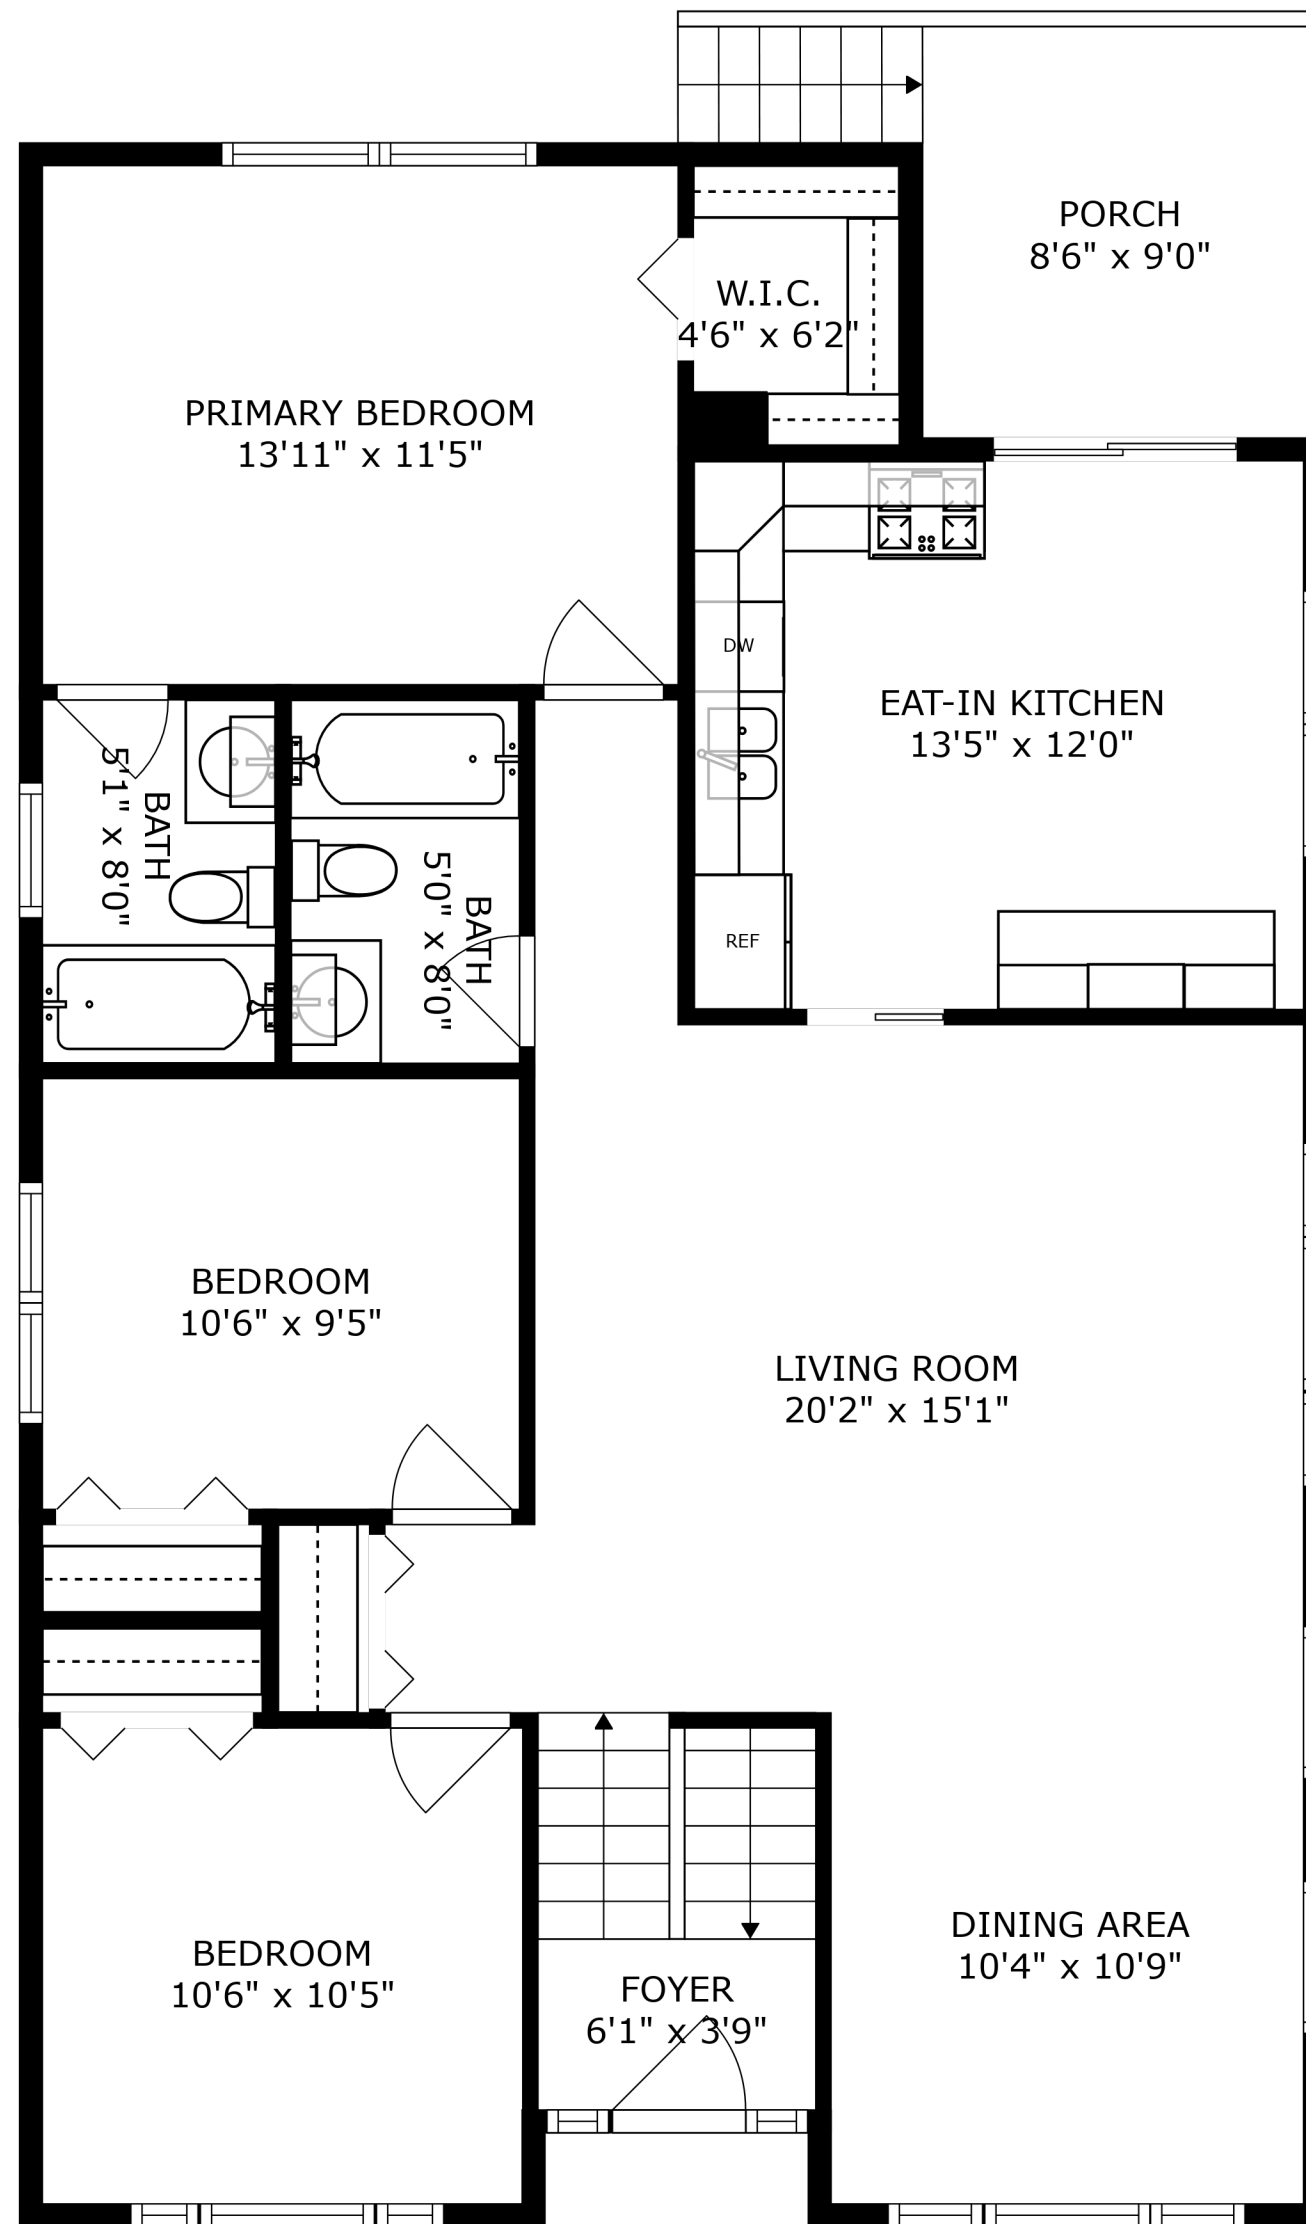

PATIO  
29'0" x 13'9"

FLOOR 1

FLOOR 2

SIZES AND DIMENSIONS ARE APPROXIMATE, ACTUAL MAY VARY.

SIZES AND DIMENSIONS ARE APPROXIMATE, ACTUAL MAY VARY.

PATIO  
29'0" x 13'9"

SIZES AND DIMENSIONS ARE APPROXIMATE, ACTUAL MAY VARY.