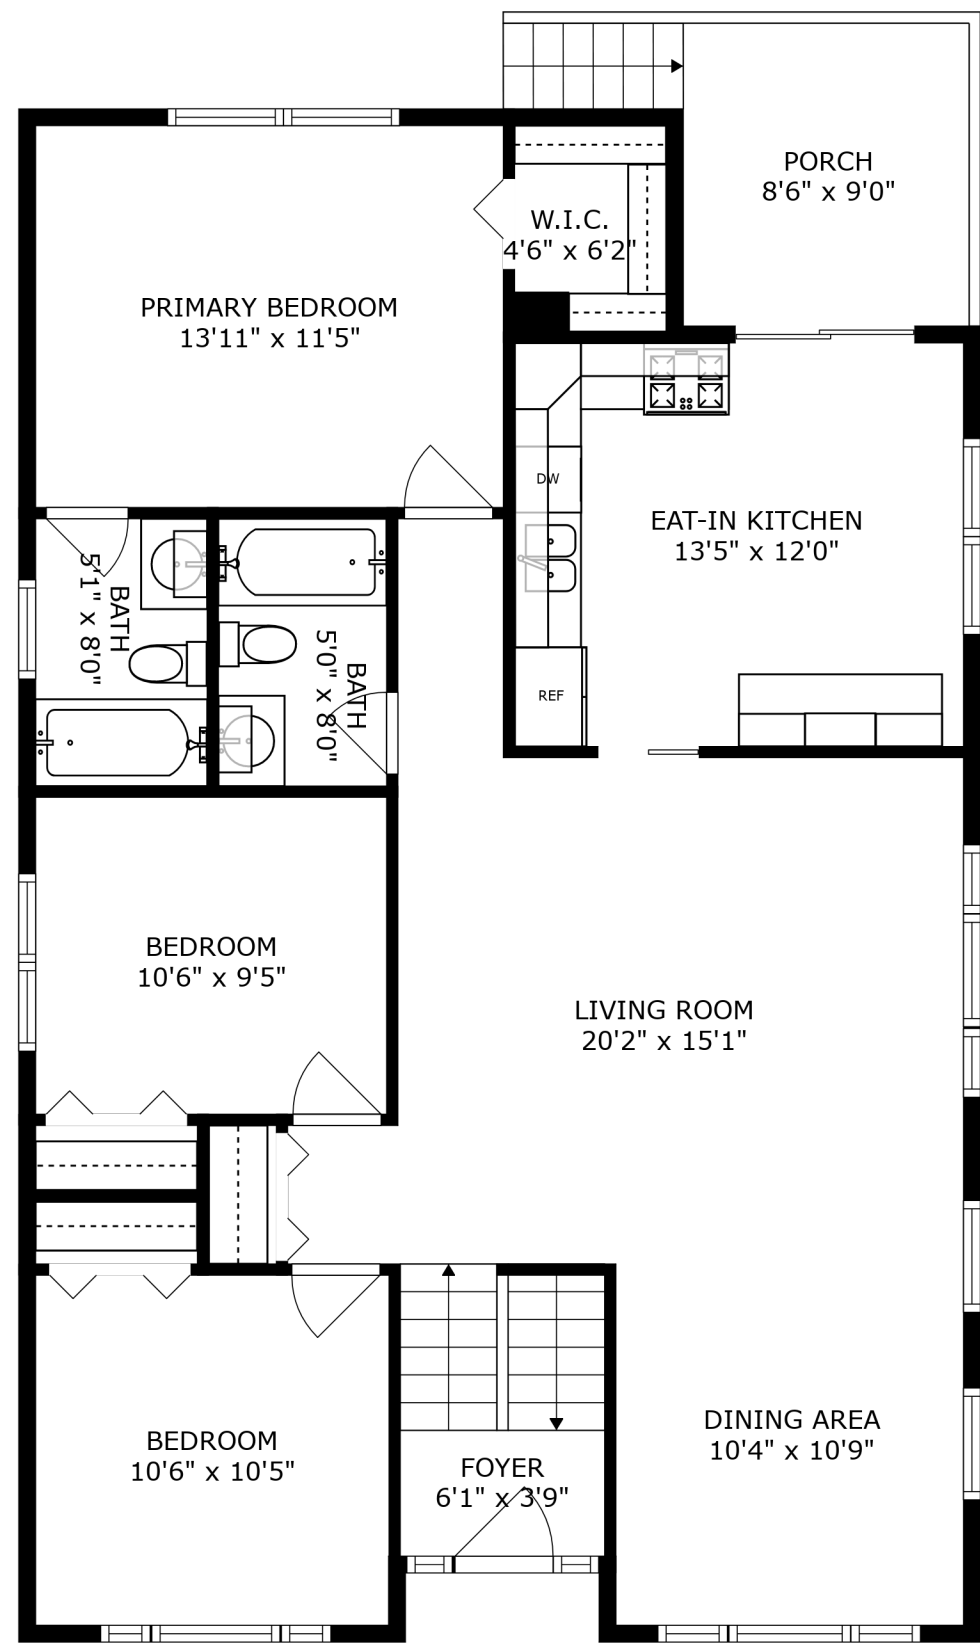

PATIO  
29'0" x 13'9"

FLOOR 1

FLOOR 2

SIZES AND DIMENSIONS ARE APPROXIMATE, ACTUAL MAY VARY.

SIZES AND DIMENSIONS ARE APPROXIMATE, ACTUAL MAY VARY.

PATIO  
29'0" x 13'9"

SIZES AND DIMENSIONS ARE APPROXIMATE, ACTUAL MAY VARY.