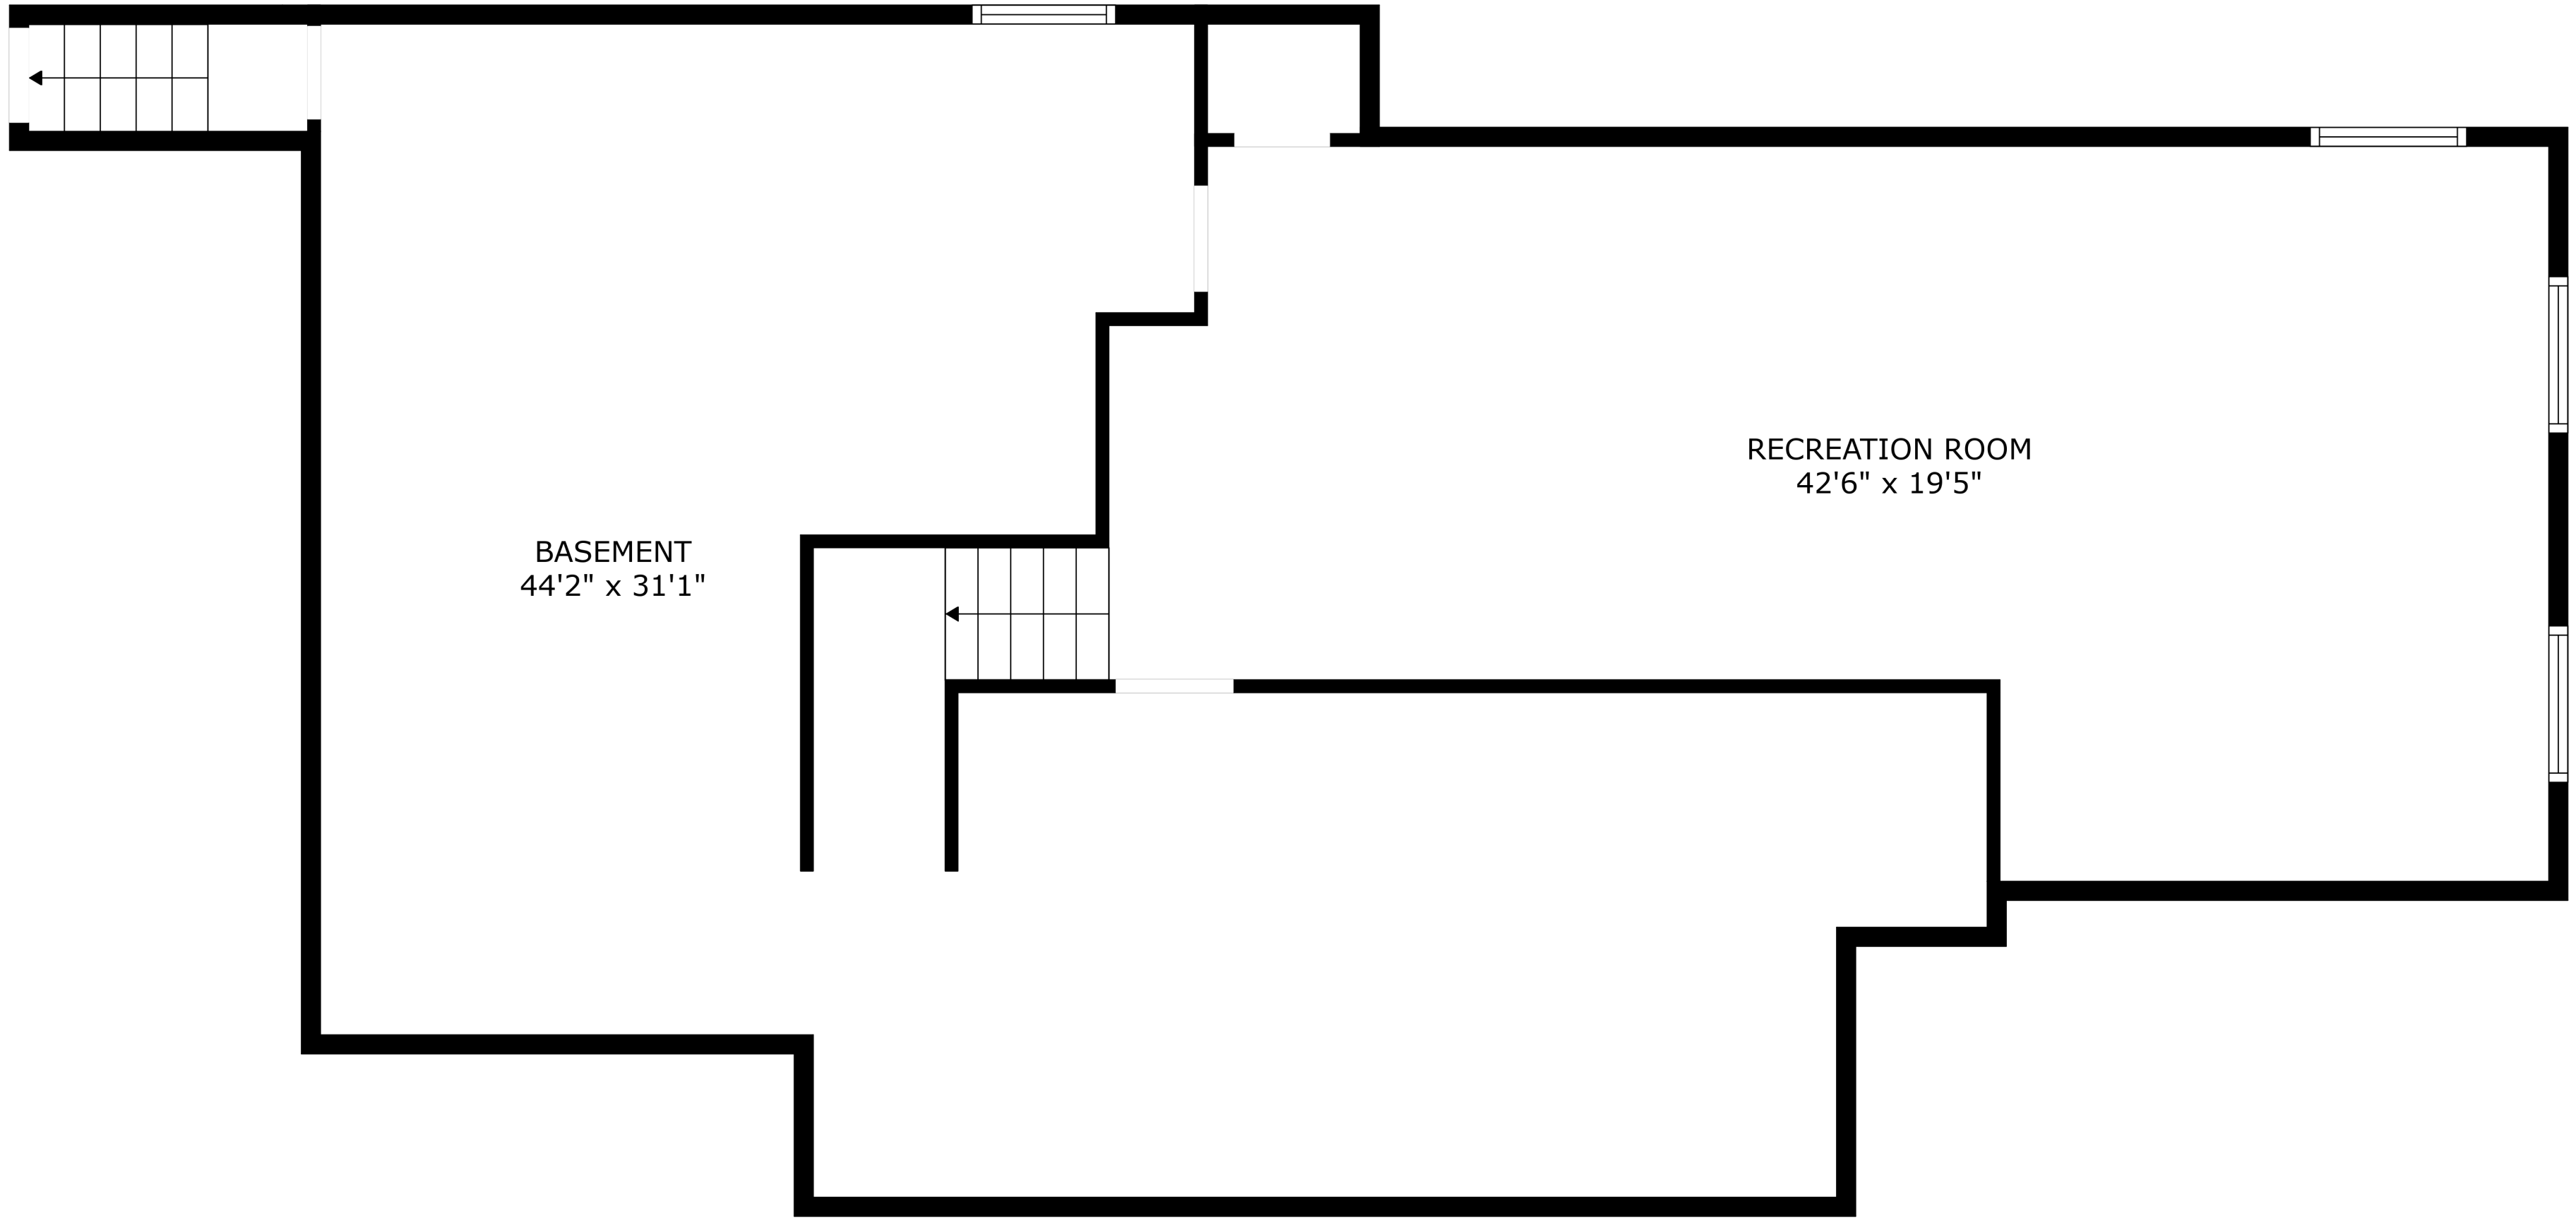

SIZES AND DIMENSIONS ARE APPROXIMATE, ACTUAL MAY VARY.

SIZES AND DIMENSIONS ARE APPROXIMATE, ACTUAL MAY VARY.

SIZES AND DIMENSIONS ARE APPROXIMATE, ACTUAL MAY VARY.

BASEMENT
44'2" x 31'1"

RECREATION ROOM
42'6" x 19'5"

SIZES AND DIMENSIONS ARE APPROXIMATE, ACTUAL MAY VARY.