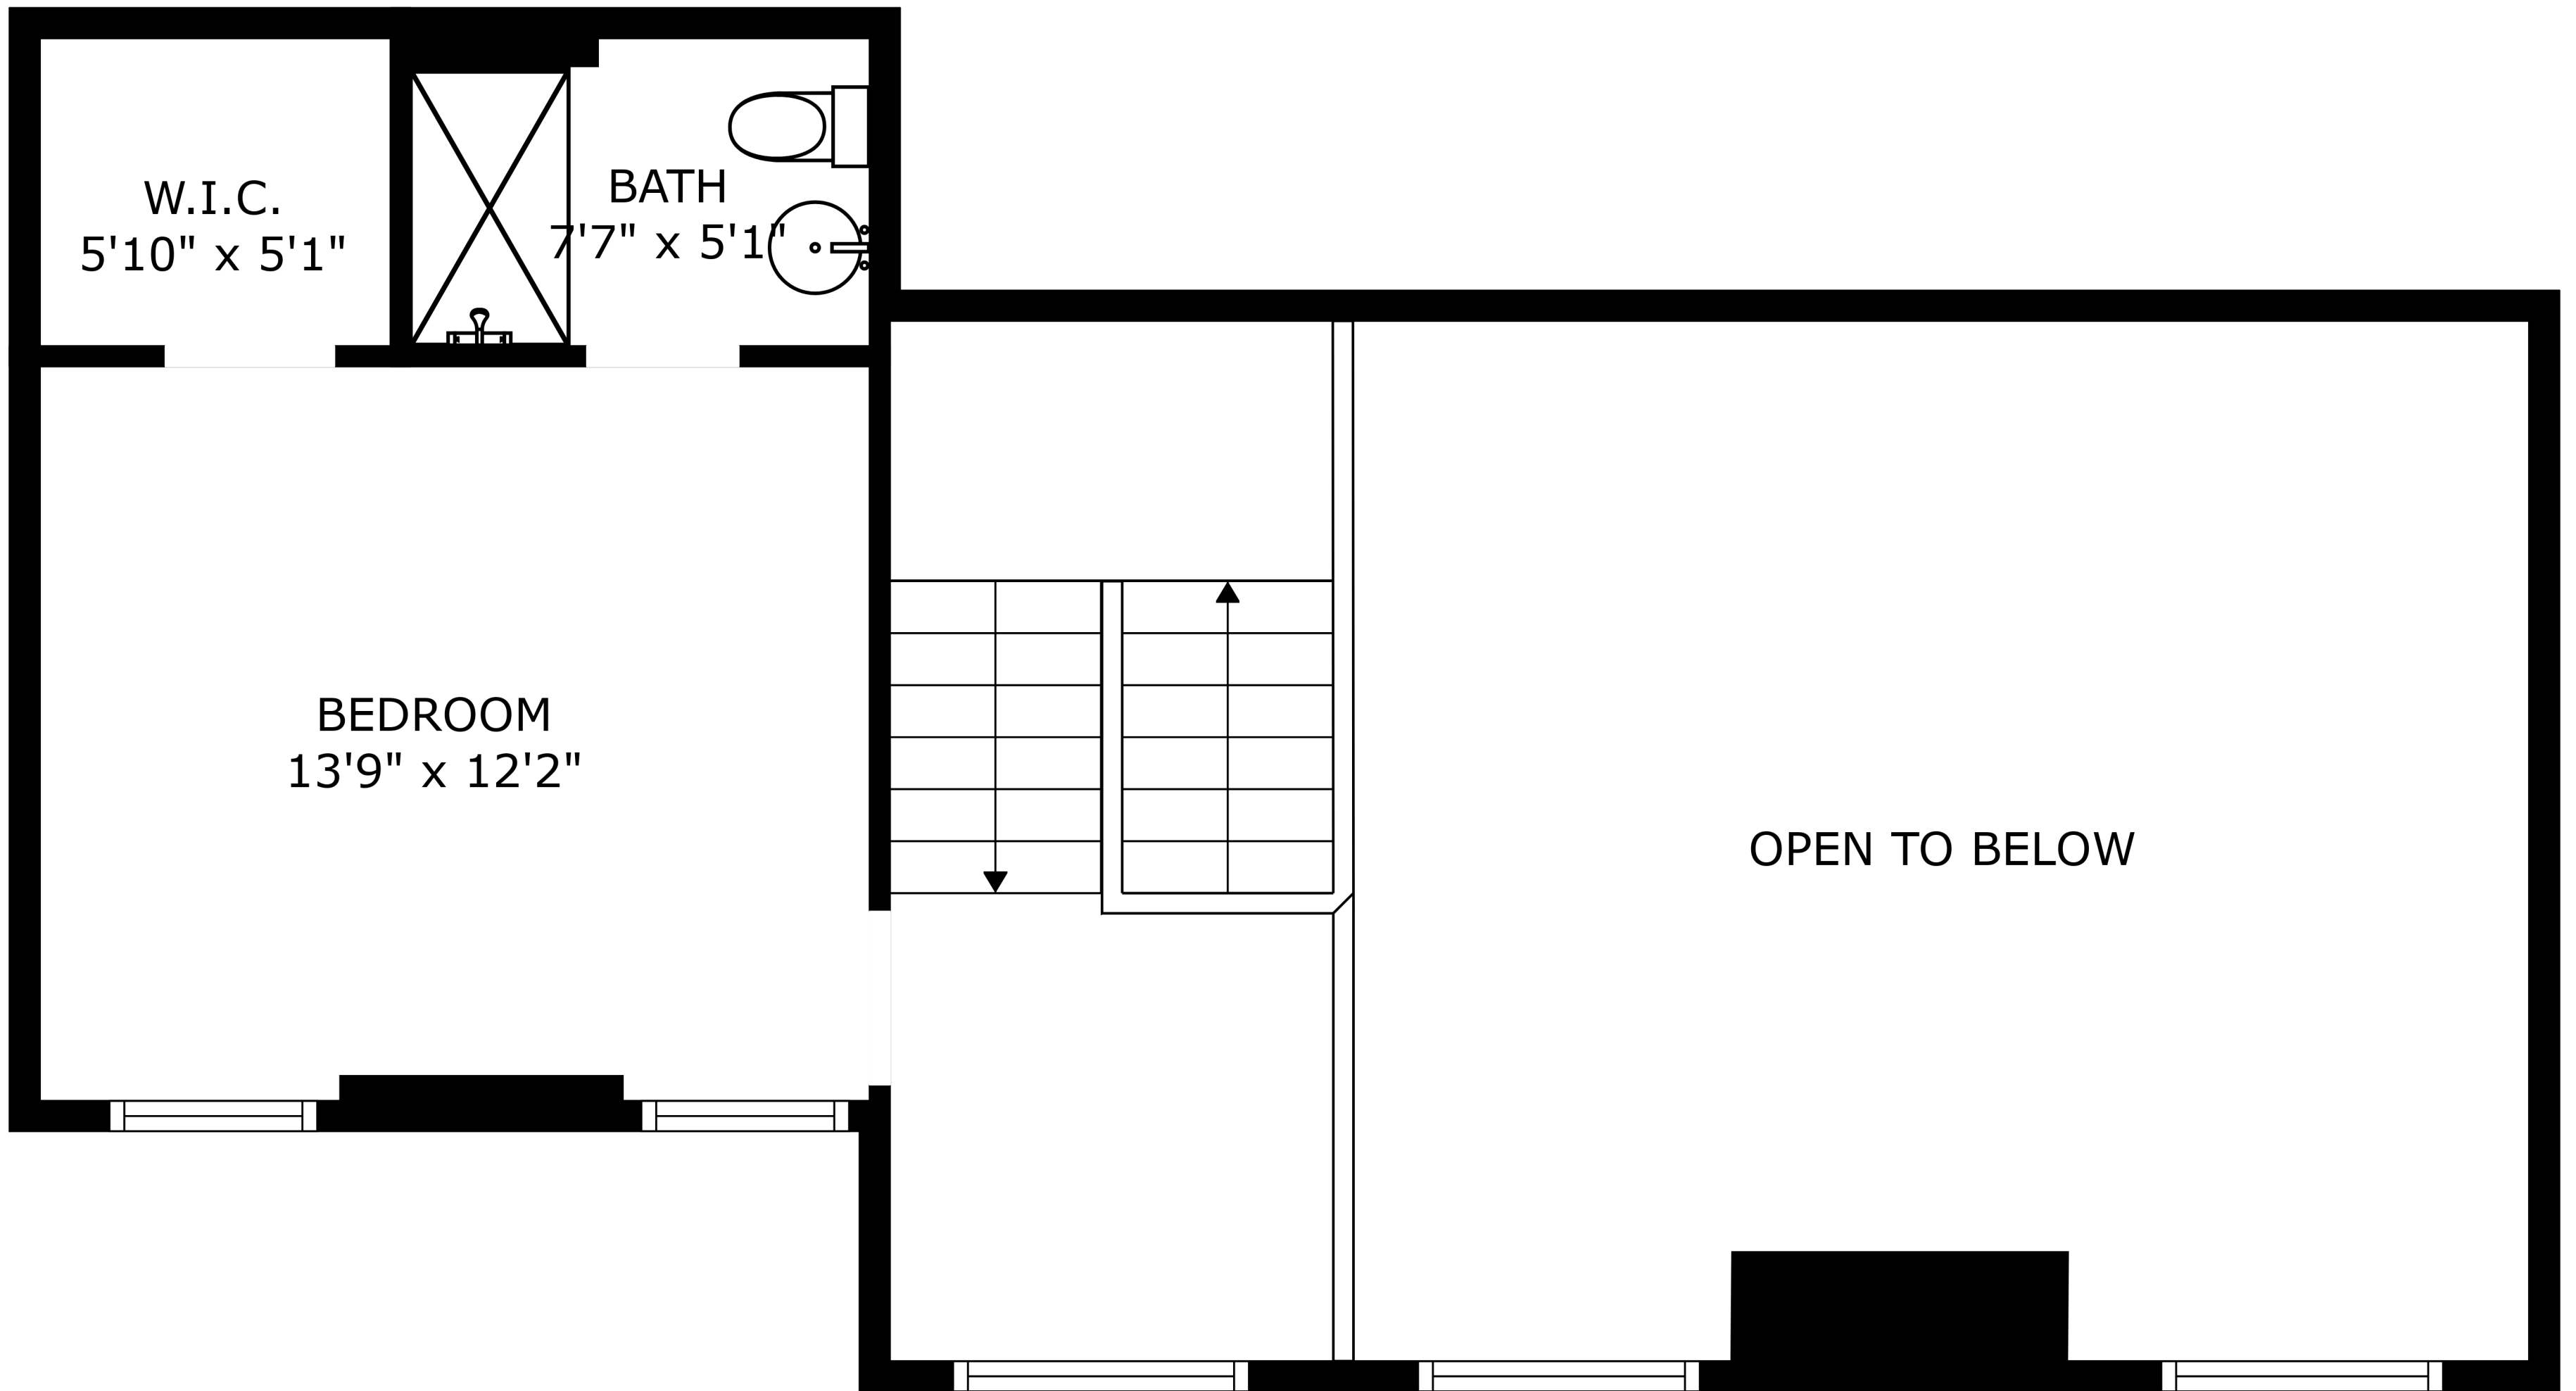

SIZES AND DIMENSIONS ARE APPROXIMATE, ACTUAL MAY VARY.

SIZES AND DIMENSIONS ARE APPROXIMATE, ACTUAL MAY VARY.

SIZES AND DIMENSIONS ARE APPROXIMATE, ACTUAL MAY VARY.

BASEMENT
44'2" x 31'1"

RECREATION ROOM
42'6" x 19'5"

SIZES AND DIMENSIONS ARE APPROXIMATE, ACTUAL MAY VARY.