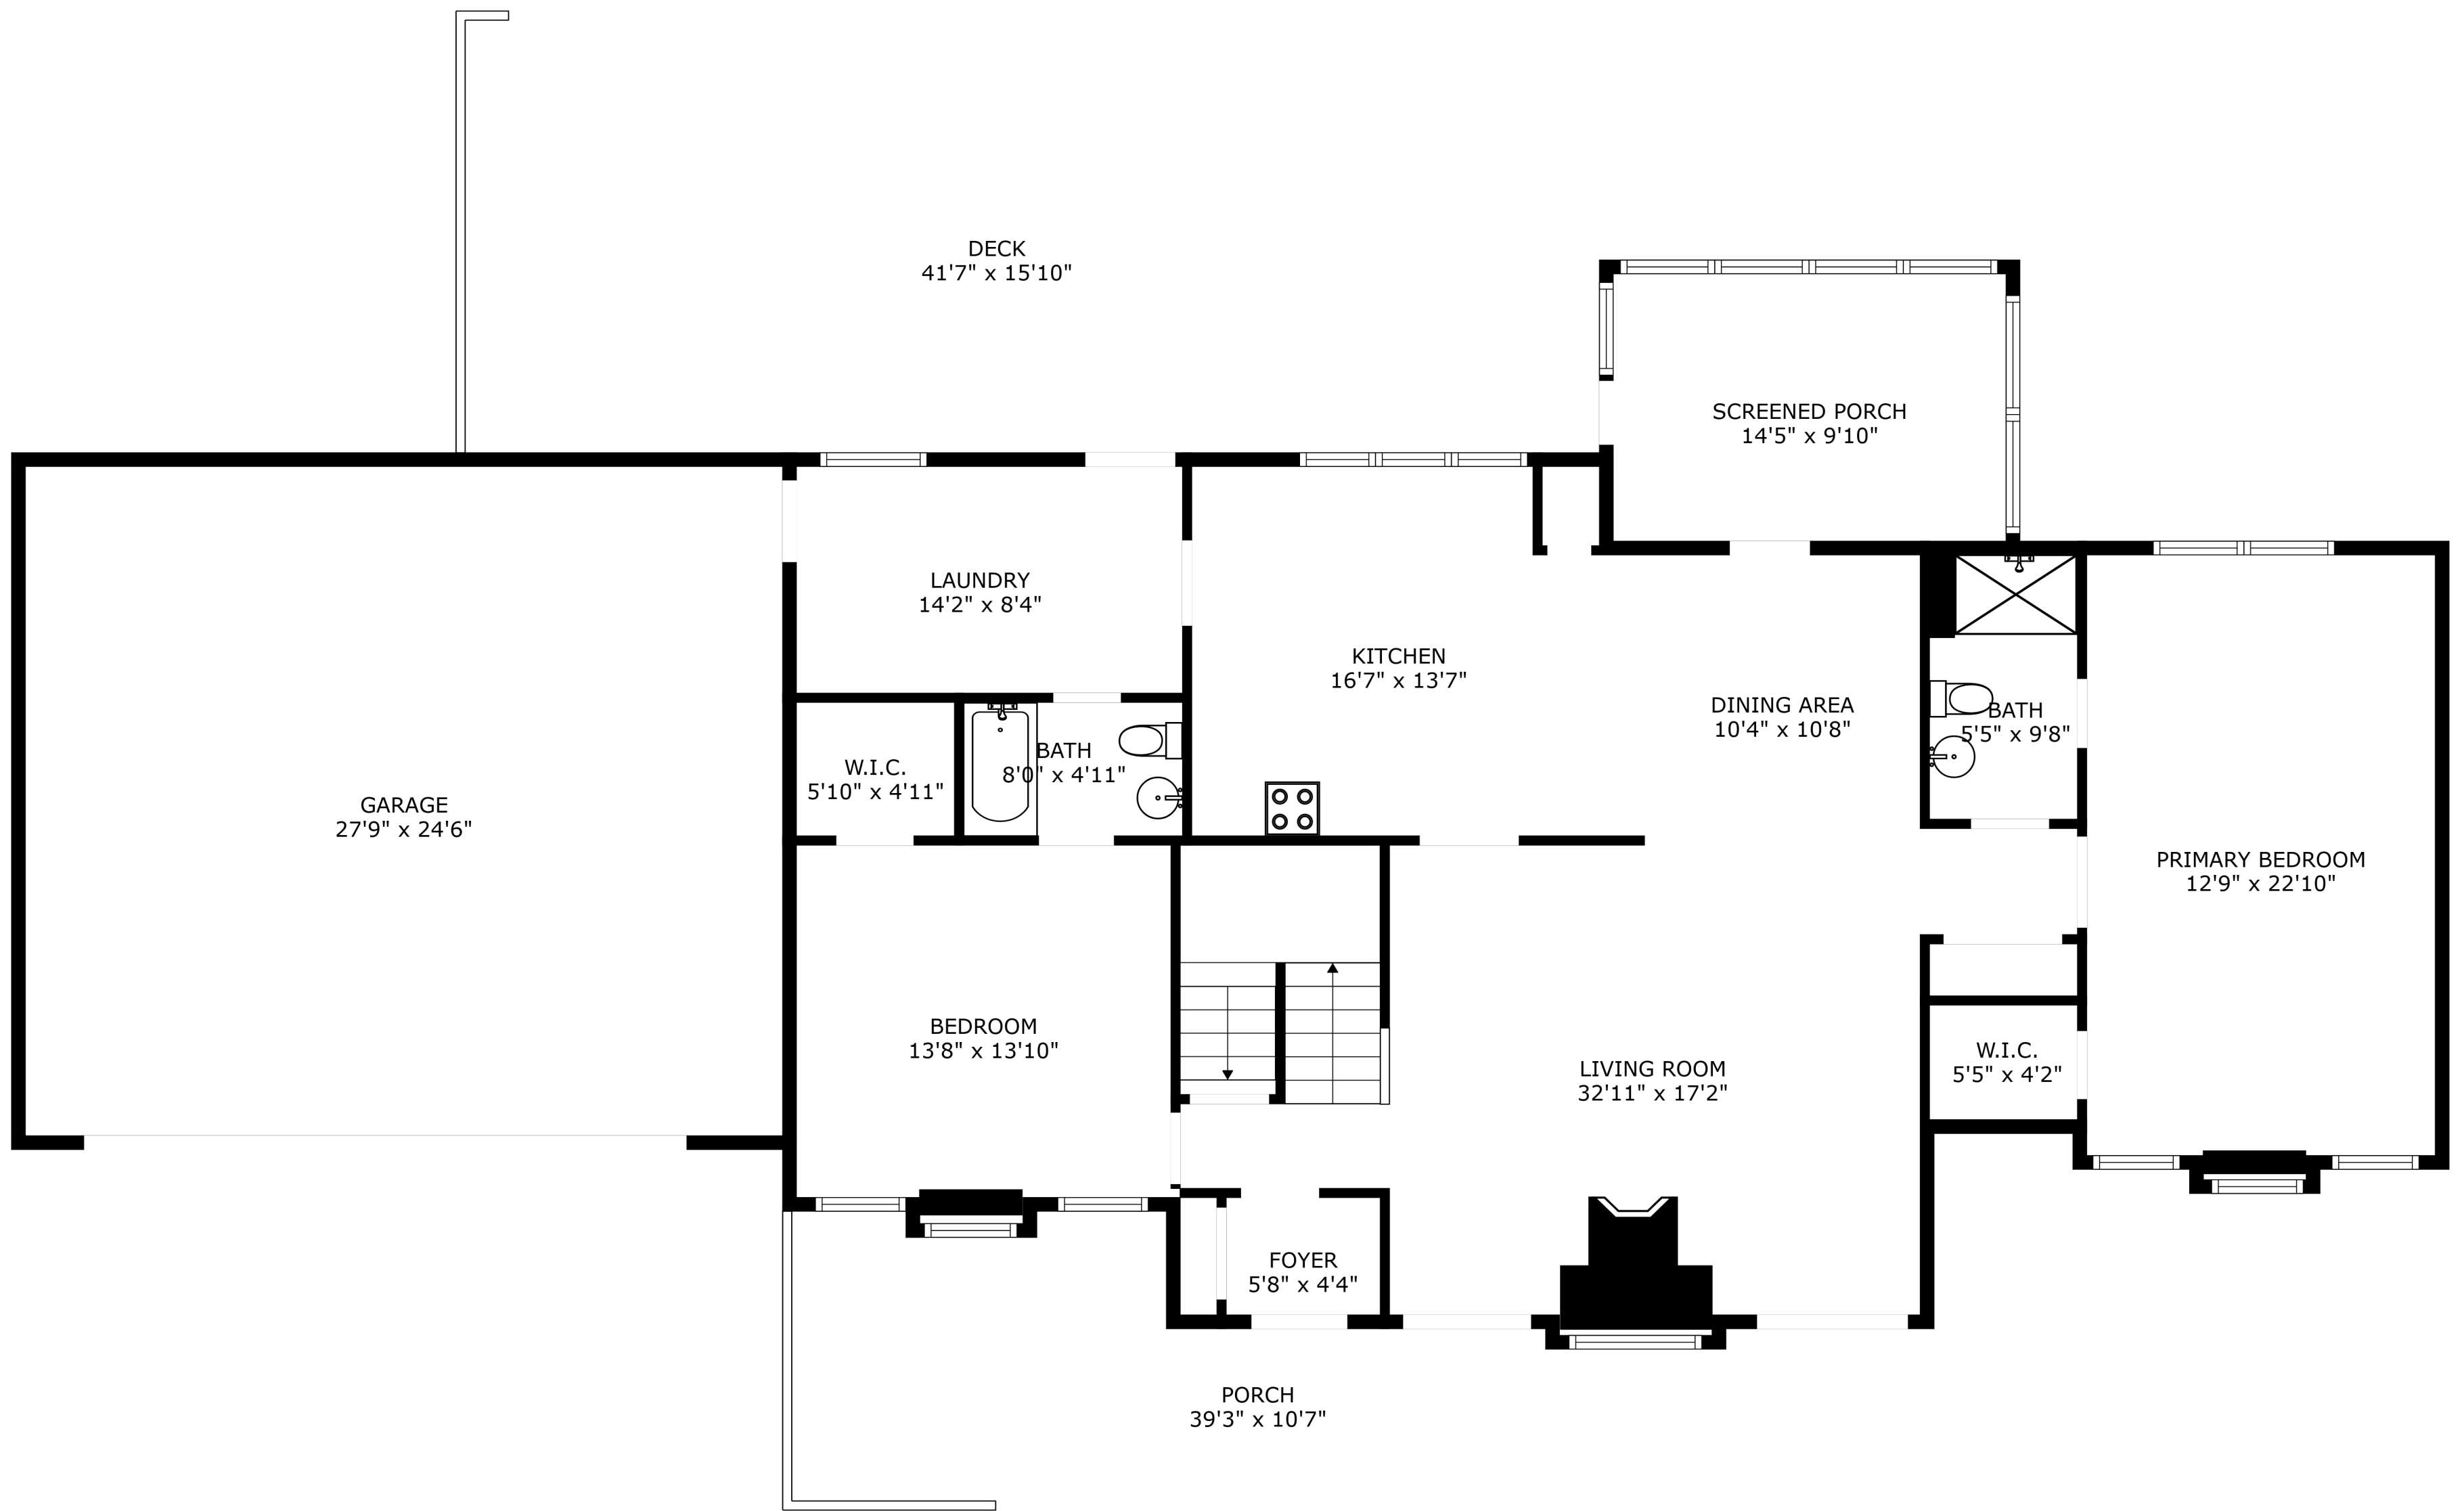

SIZES AND DIMENSIONS ARE APPROXIMATE, ACTUAL MAY VARY.

SIZES AND DIMENSIONS ARE APPROXIMATE, ACTUAL MAY VARY.

SIZES AND DIMENSIONS ARE APPROXIMATE, ACTUAL MAY VARY.

BASEMENT
44'2" x 31'1"

RECREATION ROOM
42'6" x 19'5"

SIZES AND DIMENSIONS ARE APPROXIMATE, ACTUAL MAY VARY.