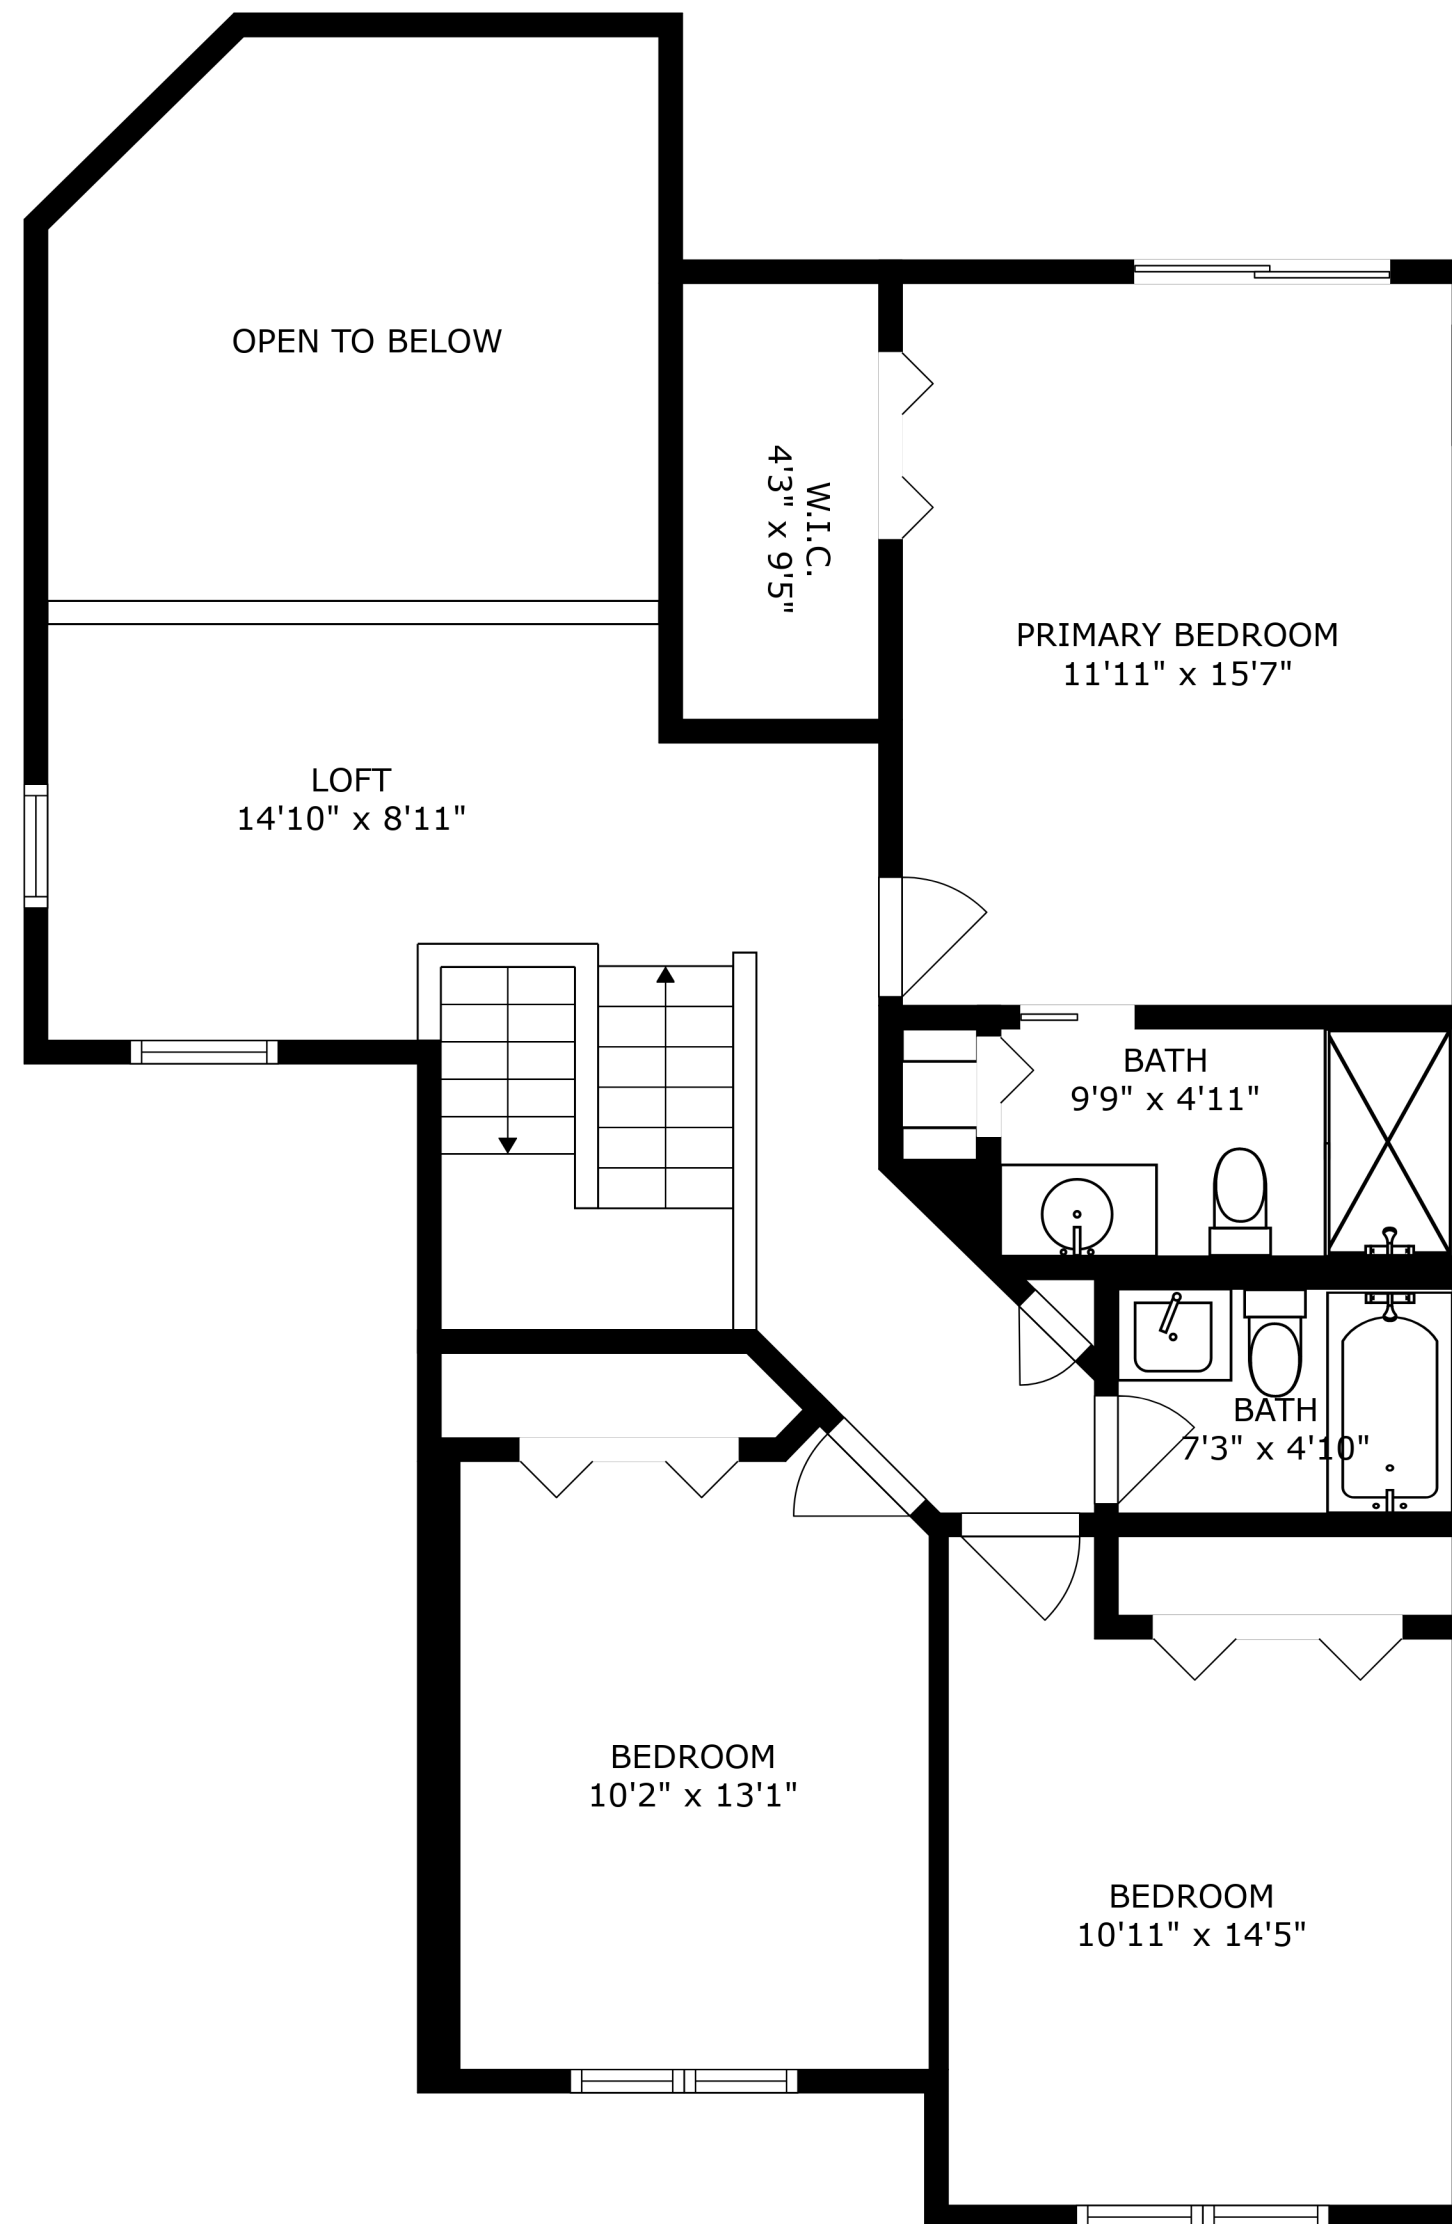

SIZES AND DIMENSIONS ARE APPROXIMATE, ACTUAL MAY VARY.

SIZES AND DIMENSIONS ARE APPROXIMATE, ACTUAL MAY VARY.

LIVING ROOM
13'4" x 21'10"

BREAKFAST NOOK
5'10" x 13'11"

KITCHEN
11'5" x 10'8"

DINING ROOM
11'8" x 11'7"

SIZES AND DIMENSIONS ARE APPROXIMATE, ACTUAL MAY VARY.