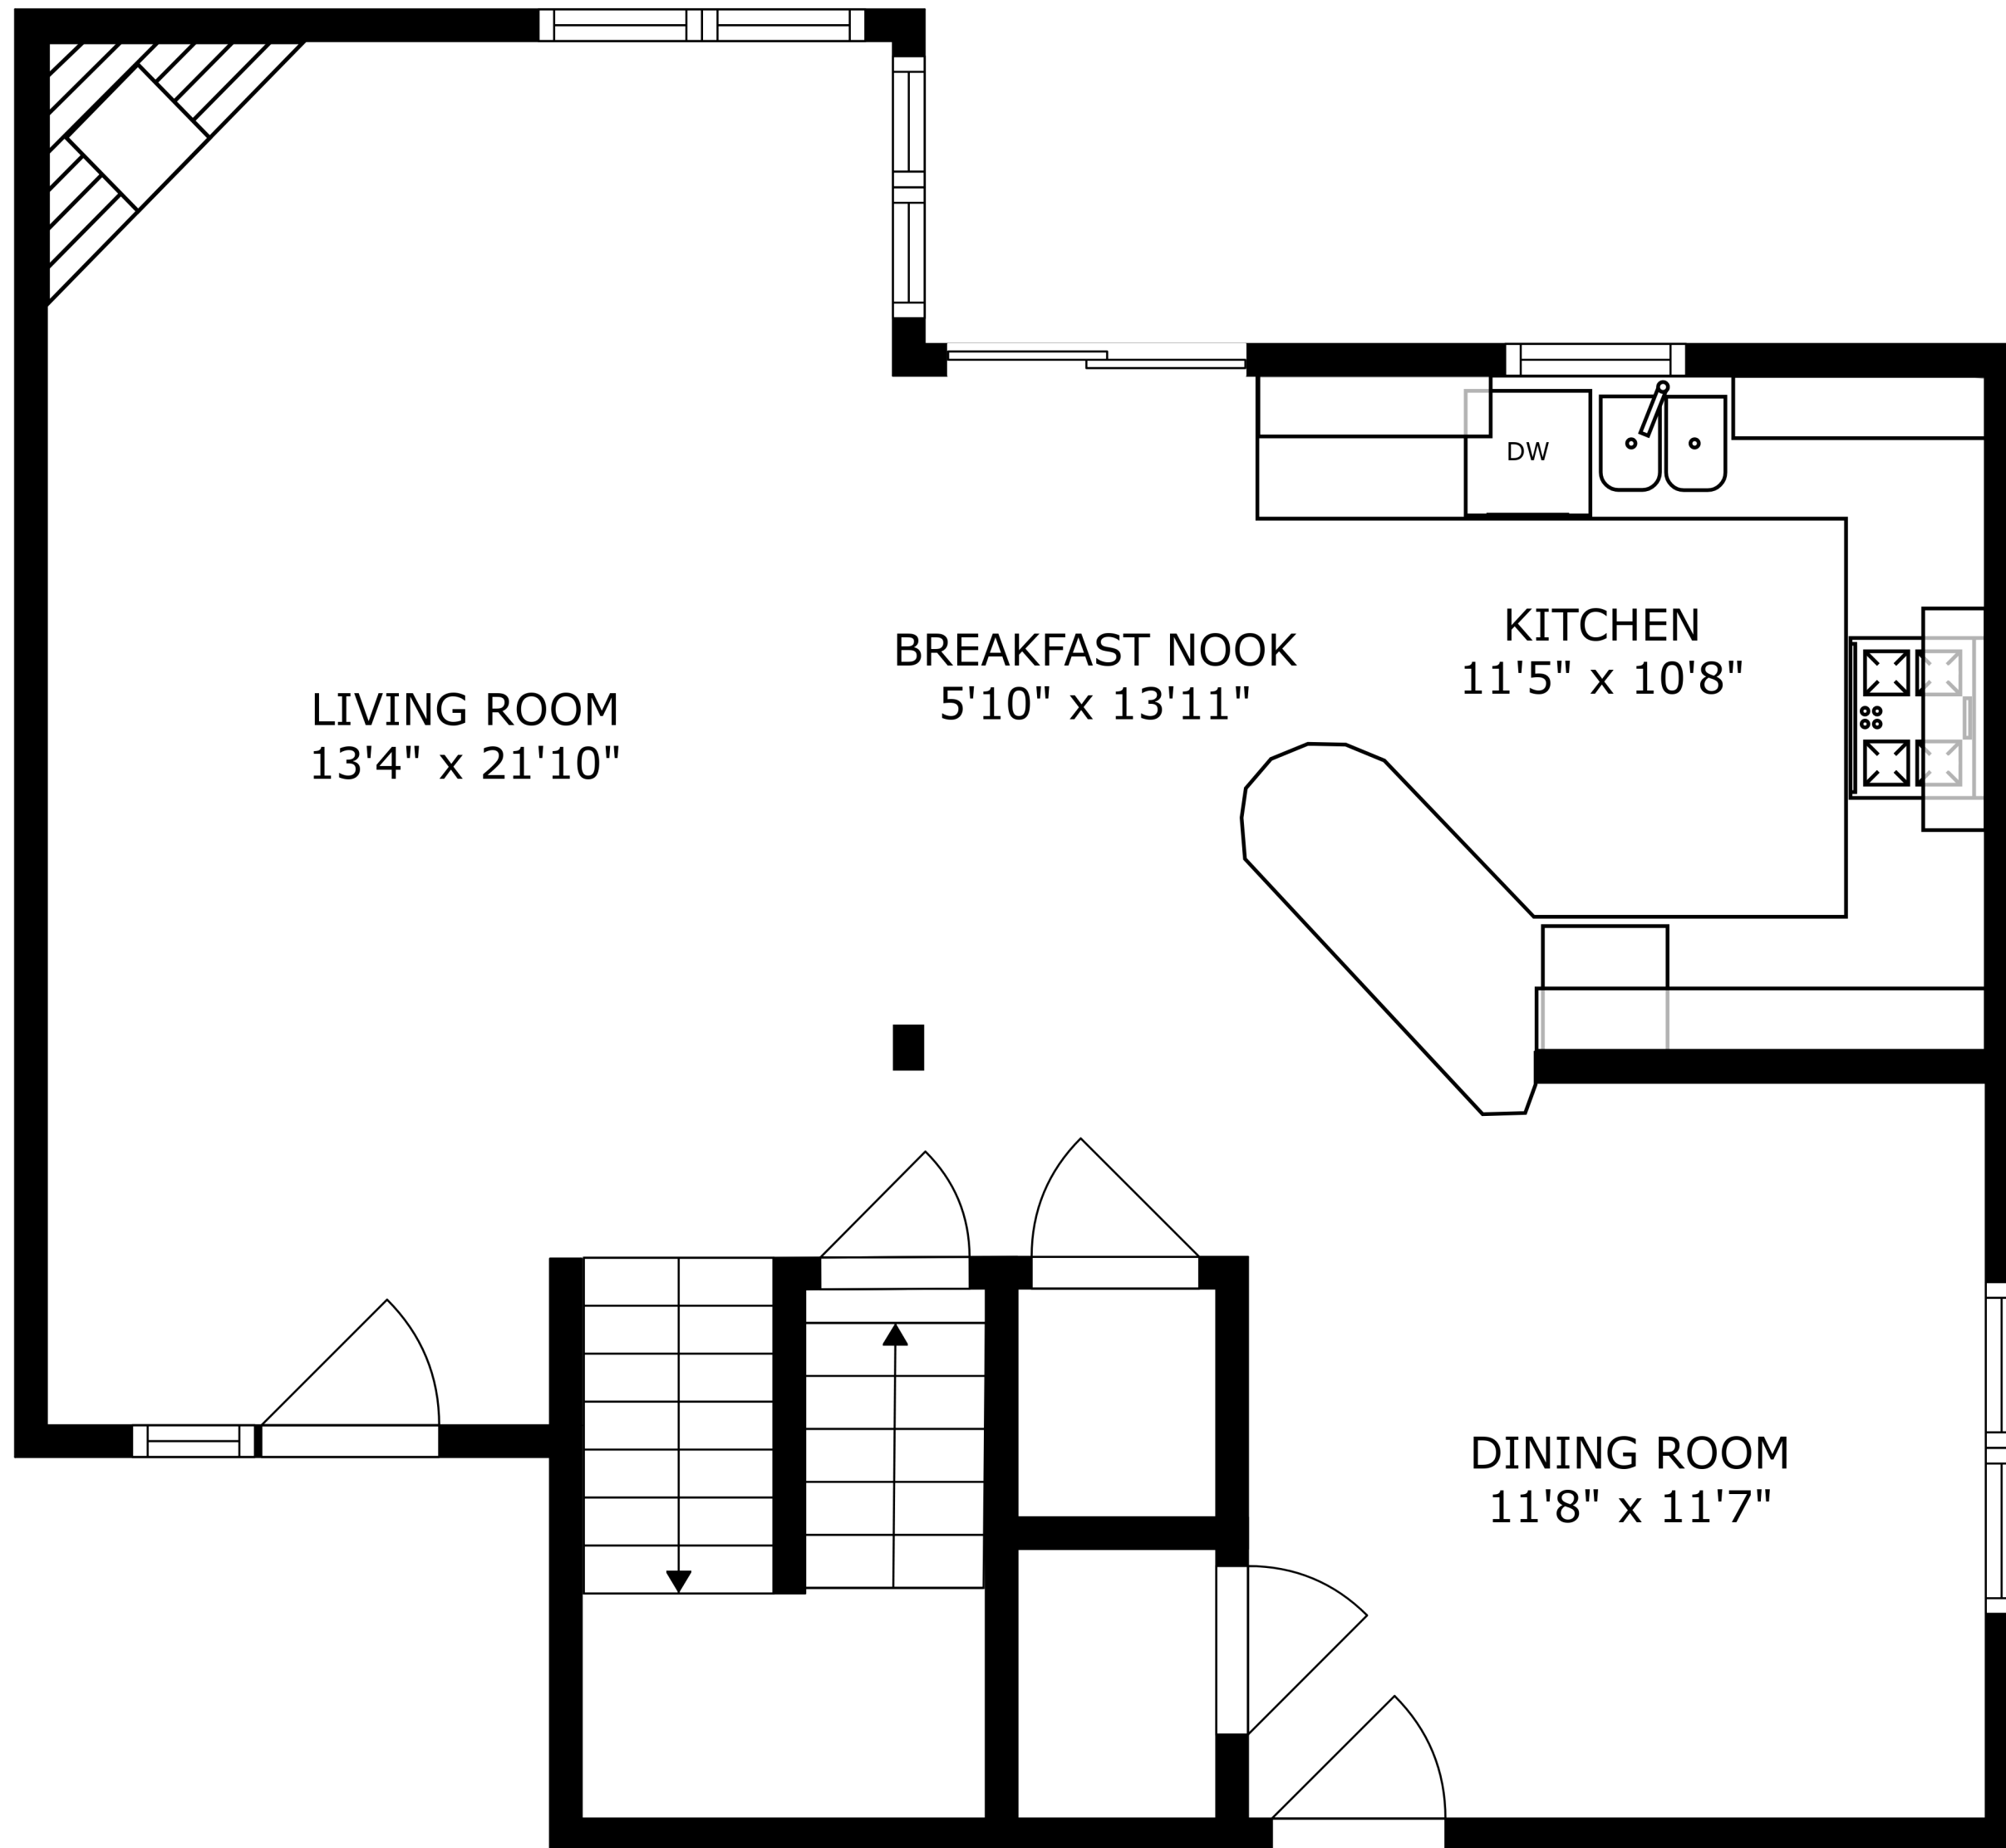

SIZES AND DIMENSIONS ARE APPROXIMATE, ACTUAL MAY VARY.

SIZES AND DIMENSIONS ARE APPROXIMATE, ACTUAL MAY VARY.

LIVING ROOM
13'4" x 21'10"

BREAKFAST NOOK
5'10" x 13'11"

KITCHEN
11'5" x 10'8"

DINING ROOM
11'8" x 11'7"

SIZES AND DIMENSIONS ARE APPROXIMATE, ACTUAL MAY VARY.