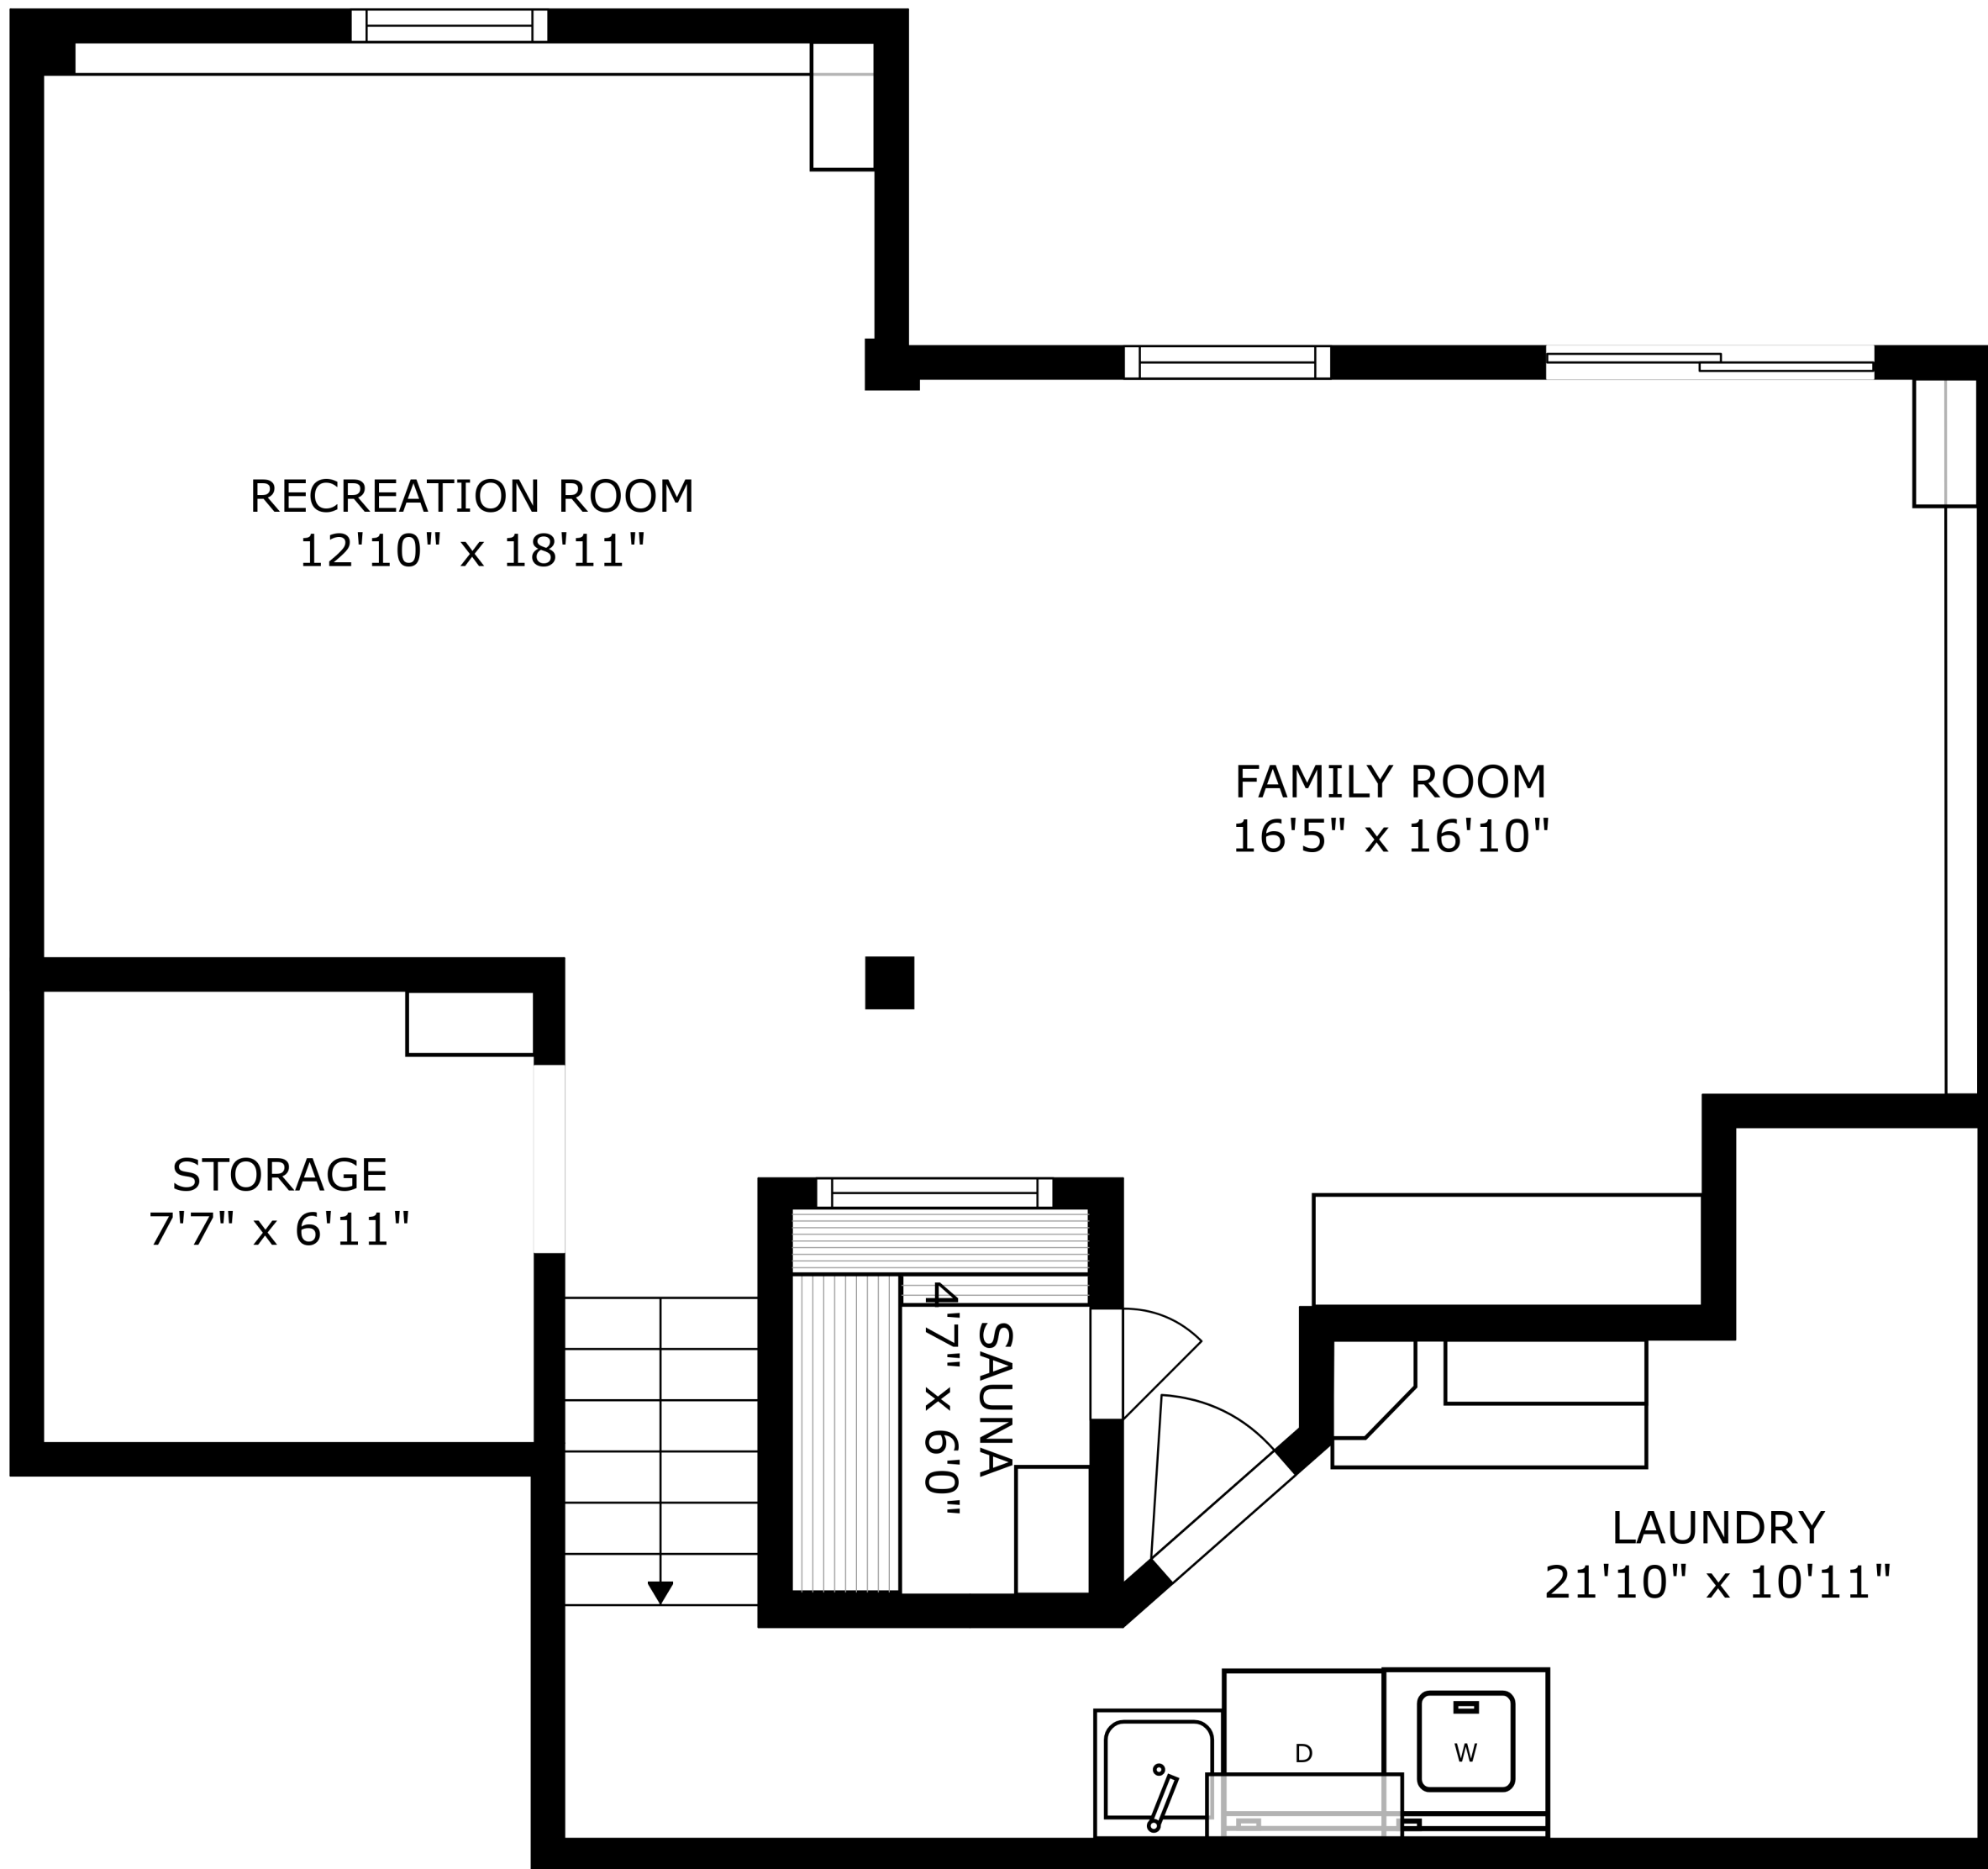

SIZES AND DIMENSIONS ARE APPROXIMATE, ACTUAL MAY VARY.

SIZES AND DIMENSIONS ARE APPROXIMATE, ACTUAL MAY VARY.

LIVING ROOM
13'4" x 21'10"

BREAKFAST NOOK
5'10" x 13'11"

KITCHEN
11'5" x 10'8"

DINING ROOM
11'8" x 11'7"

SIZES AND DIMENSIONS ARE APPROXIMATE, ACTUAL MAY VARY.