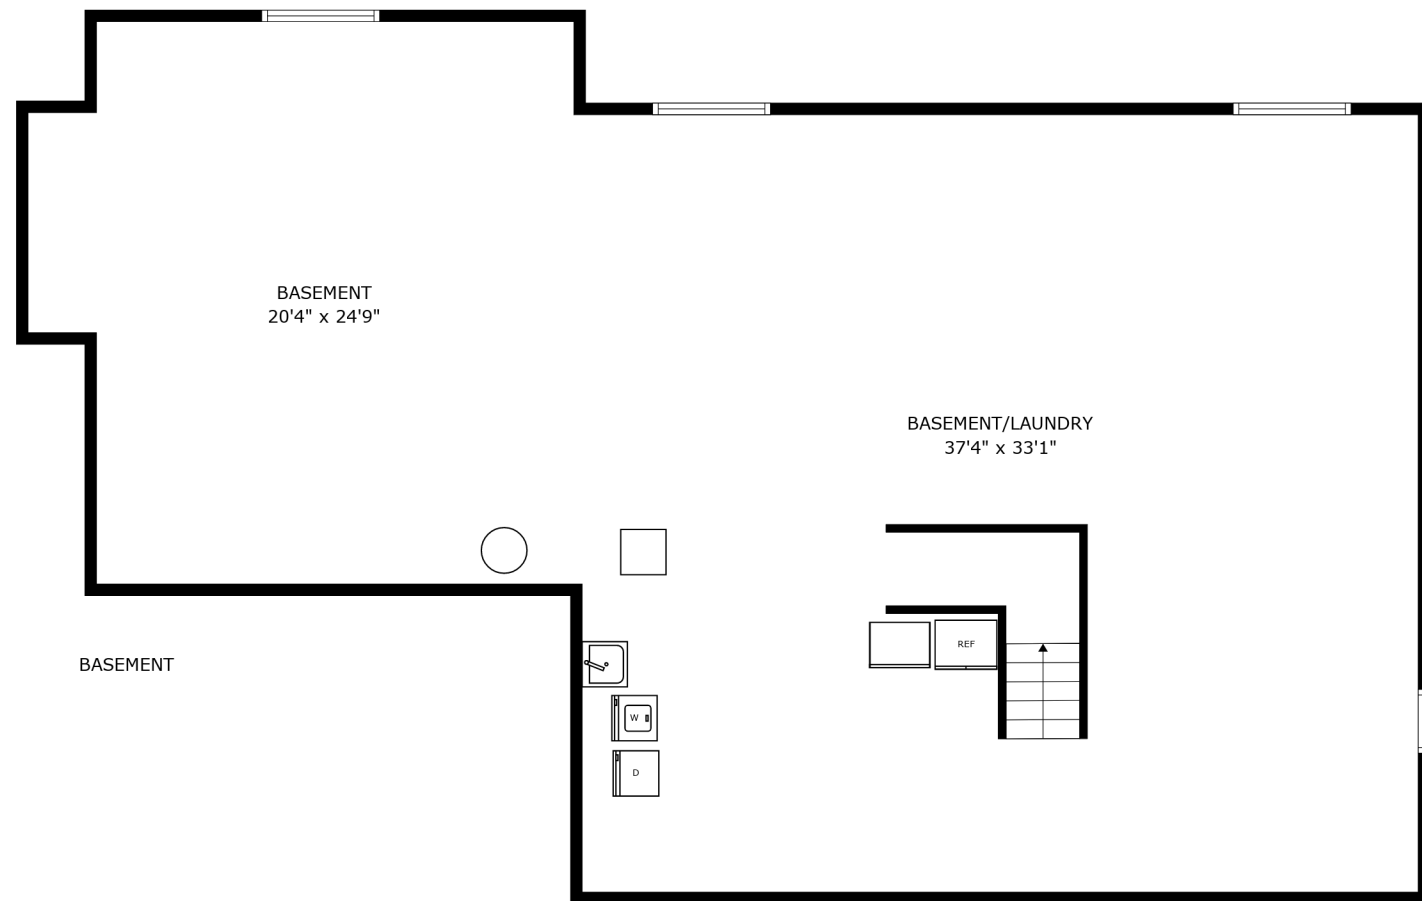

FLOOR 1

FLOOR 2

SIZES AND DIMENSIONS ARE APPROXIMATE, ACTUAL MAY VARY.

SIZES AND DIMENSIONS ARE APPROXIMATE, ACTUAL MAY VARY.

SIZES AND DIMENSIONS ARE APPROXIMATE, ACTUAL MAY VARY.

BASEMENT
20'4" x 24'9"

BASEMENT/LAUNDRY
37'4" x 33'1"

SIZES AND DIMENSIONS ARE APPROXIMATE, ACTUAL MAY VARY.