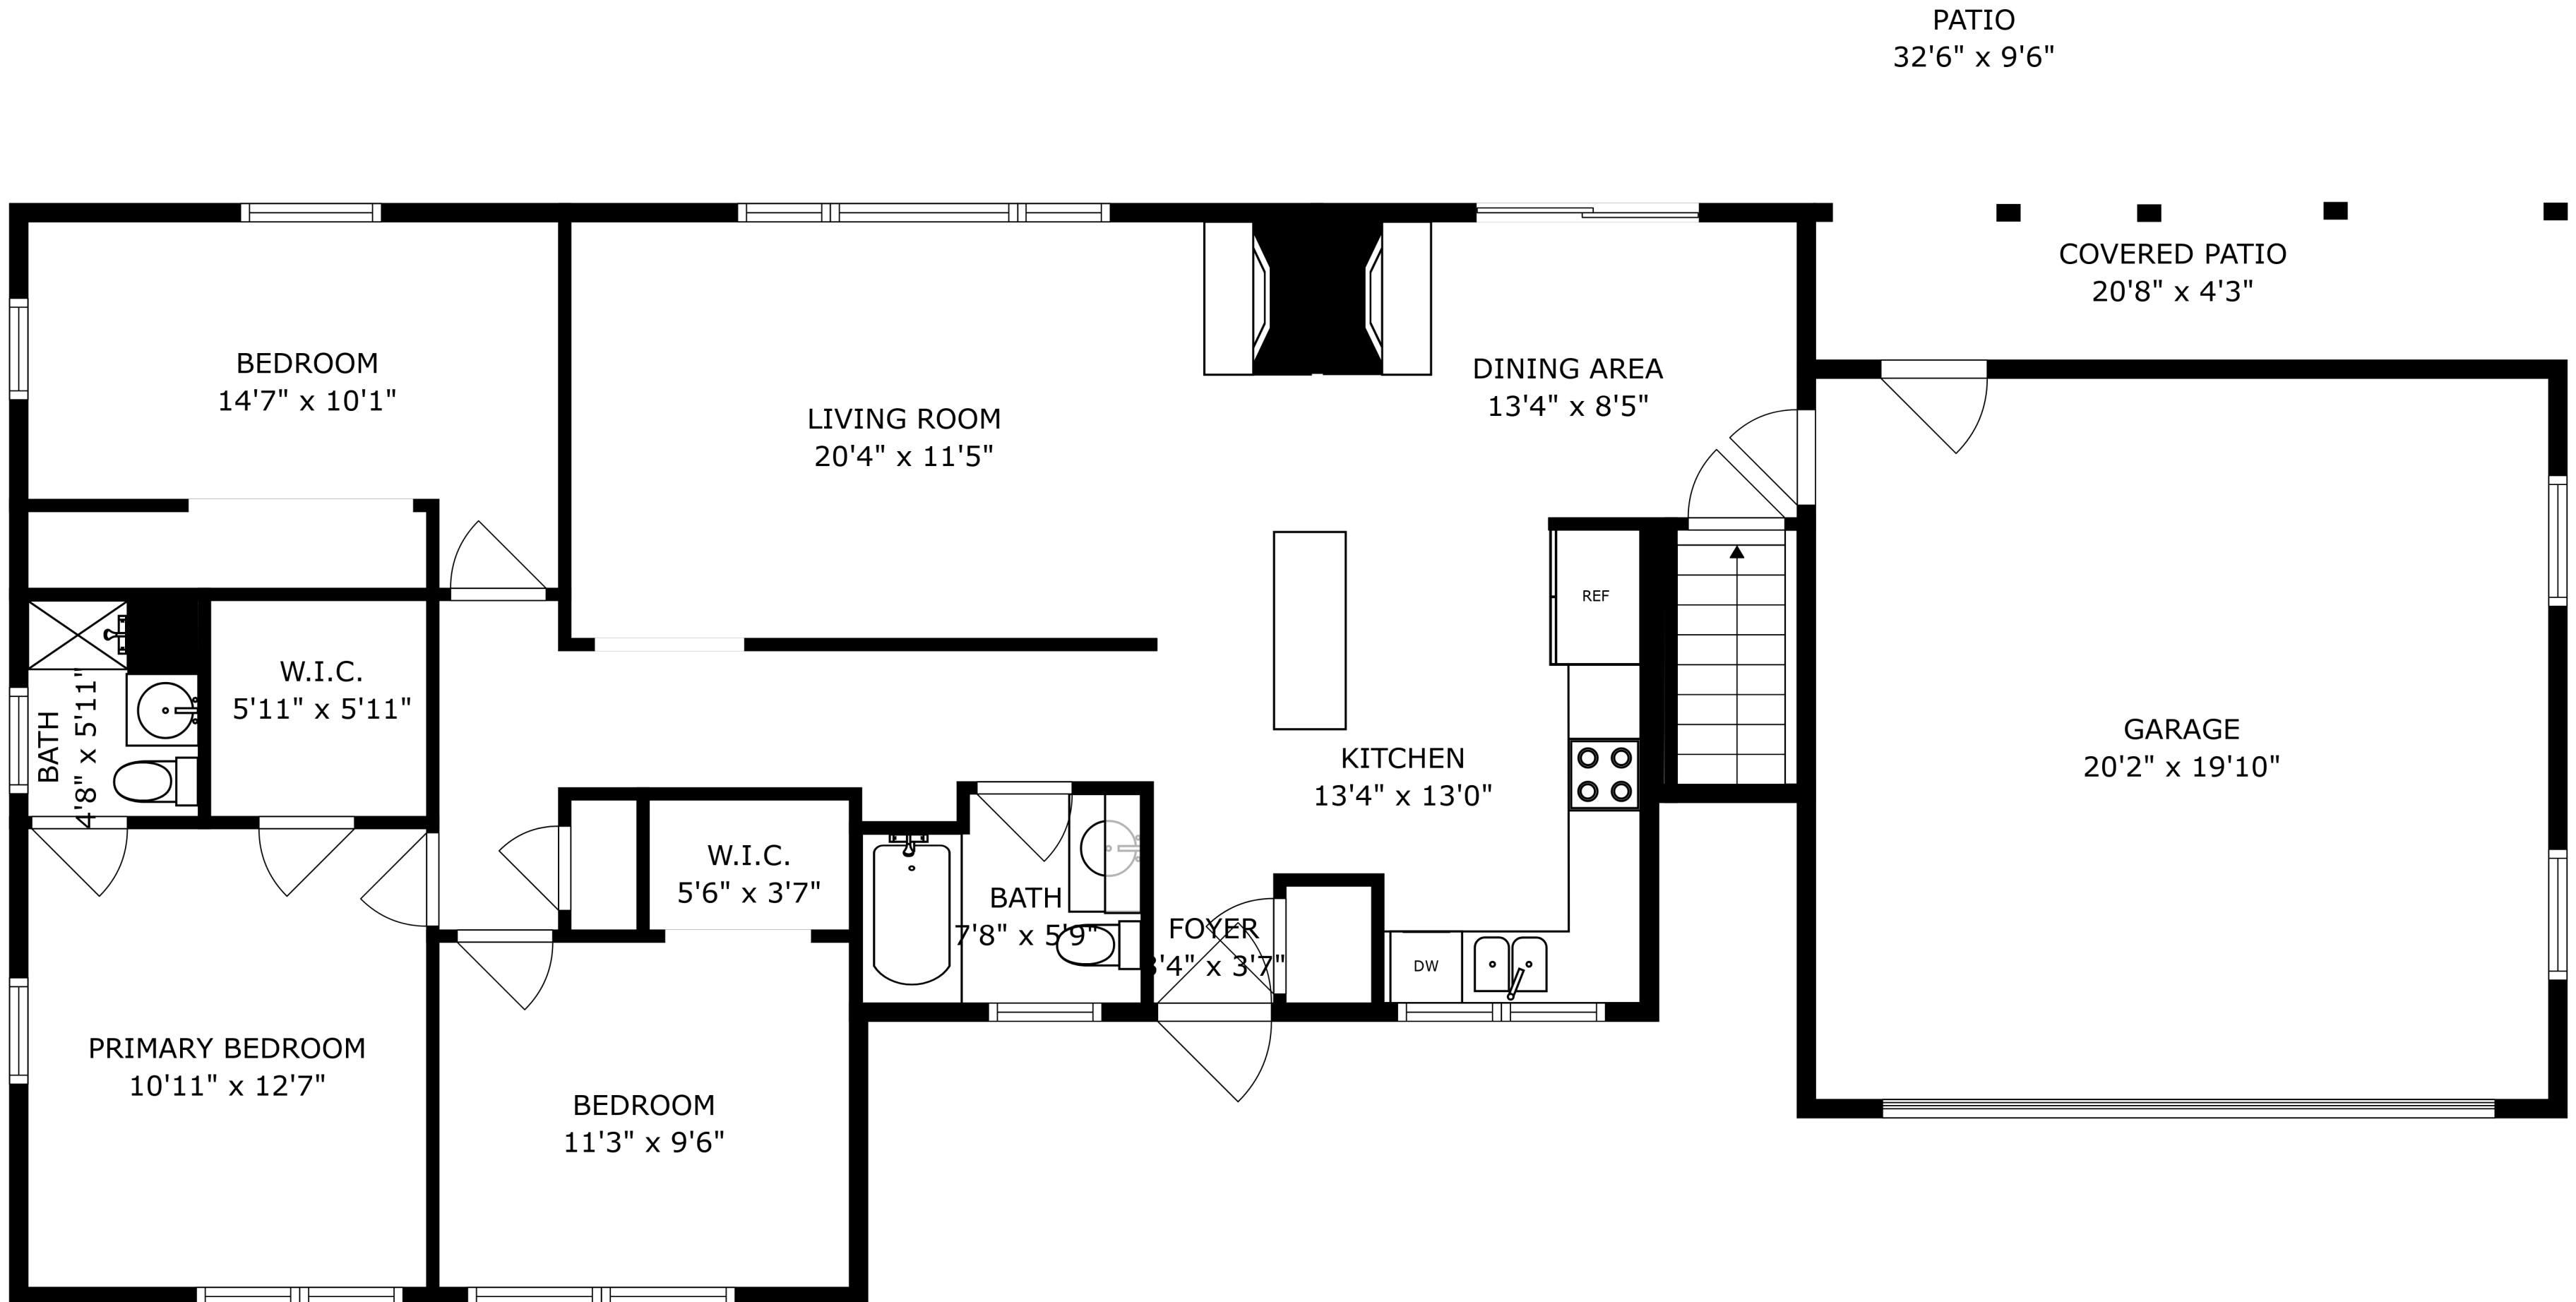

FLOOR 2

FLOOR 1

SIZES AND DIMENSIONS ARE APPROXIMATE, ACTUAL MAY VARY.

SIZES AND DIMENSIONS ARE APPROXIMATE, ACTUAL MAY VARY.

BASEMENT
48'7" x 29'3"

UTILITY
18'5" x 12'2"

SIZES AND DIMENSIONS ARE APPROXIMATE, ACTUAL MAY VARY.