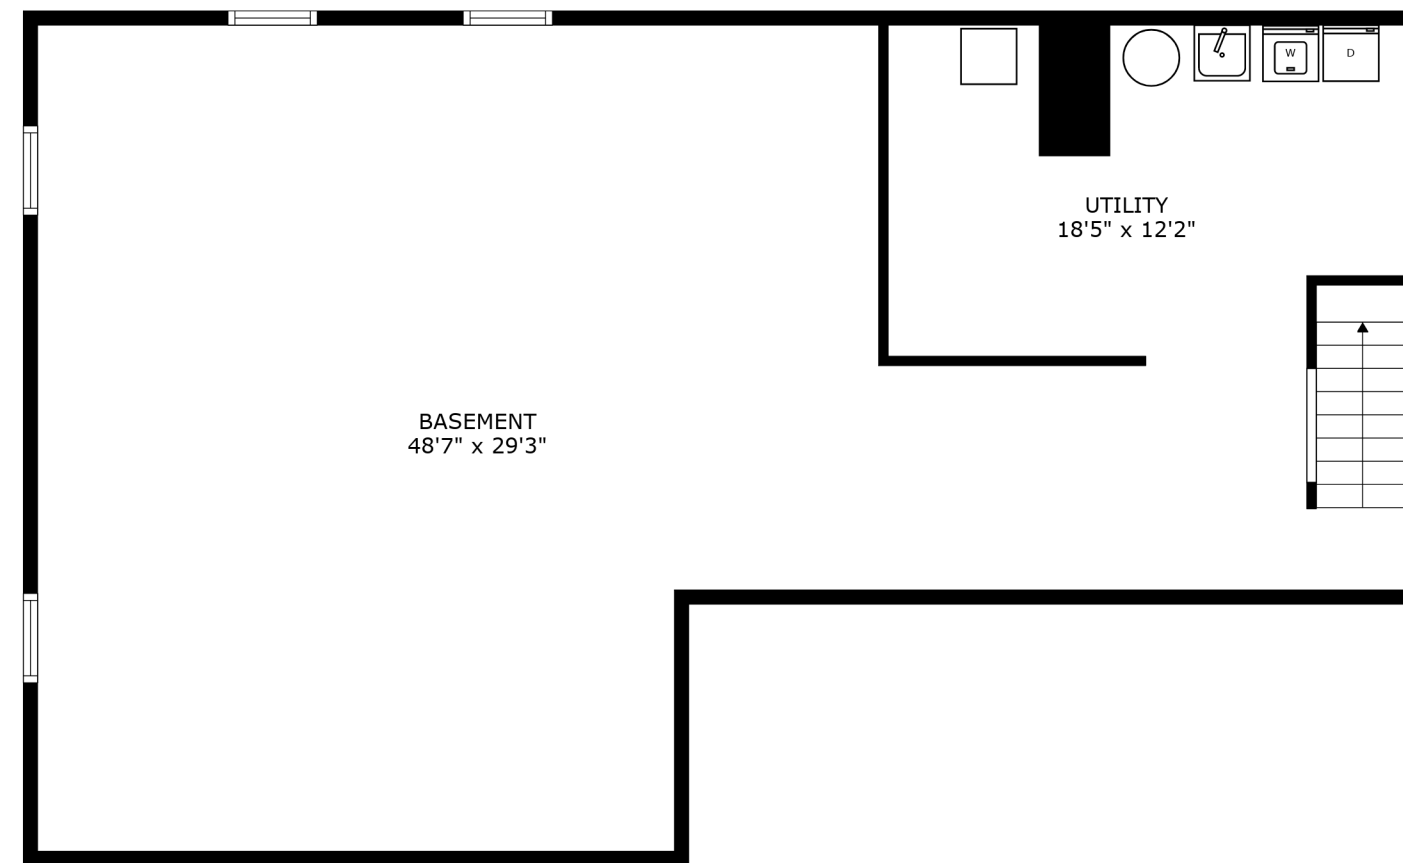

FLOOR 2

FLOOR 1

SIZES AND DIMENSIONS ARE APPROXIMATE, ACTUAL MAY VARY.

SIZES AND DIMENSIONS ARE APPROXIMATE, ACTUAL MAY VARY.

BASEMENT
48'7" x 29'3"

UTILITY
18'5" x 12'2"

SIZES AND DIMENSIONS ARE APPROXIMATE, ACTUAL MAY VARY.