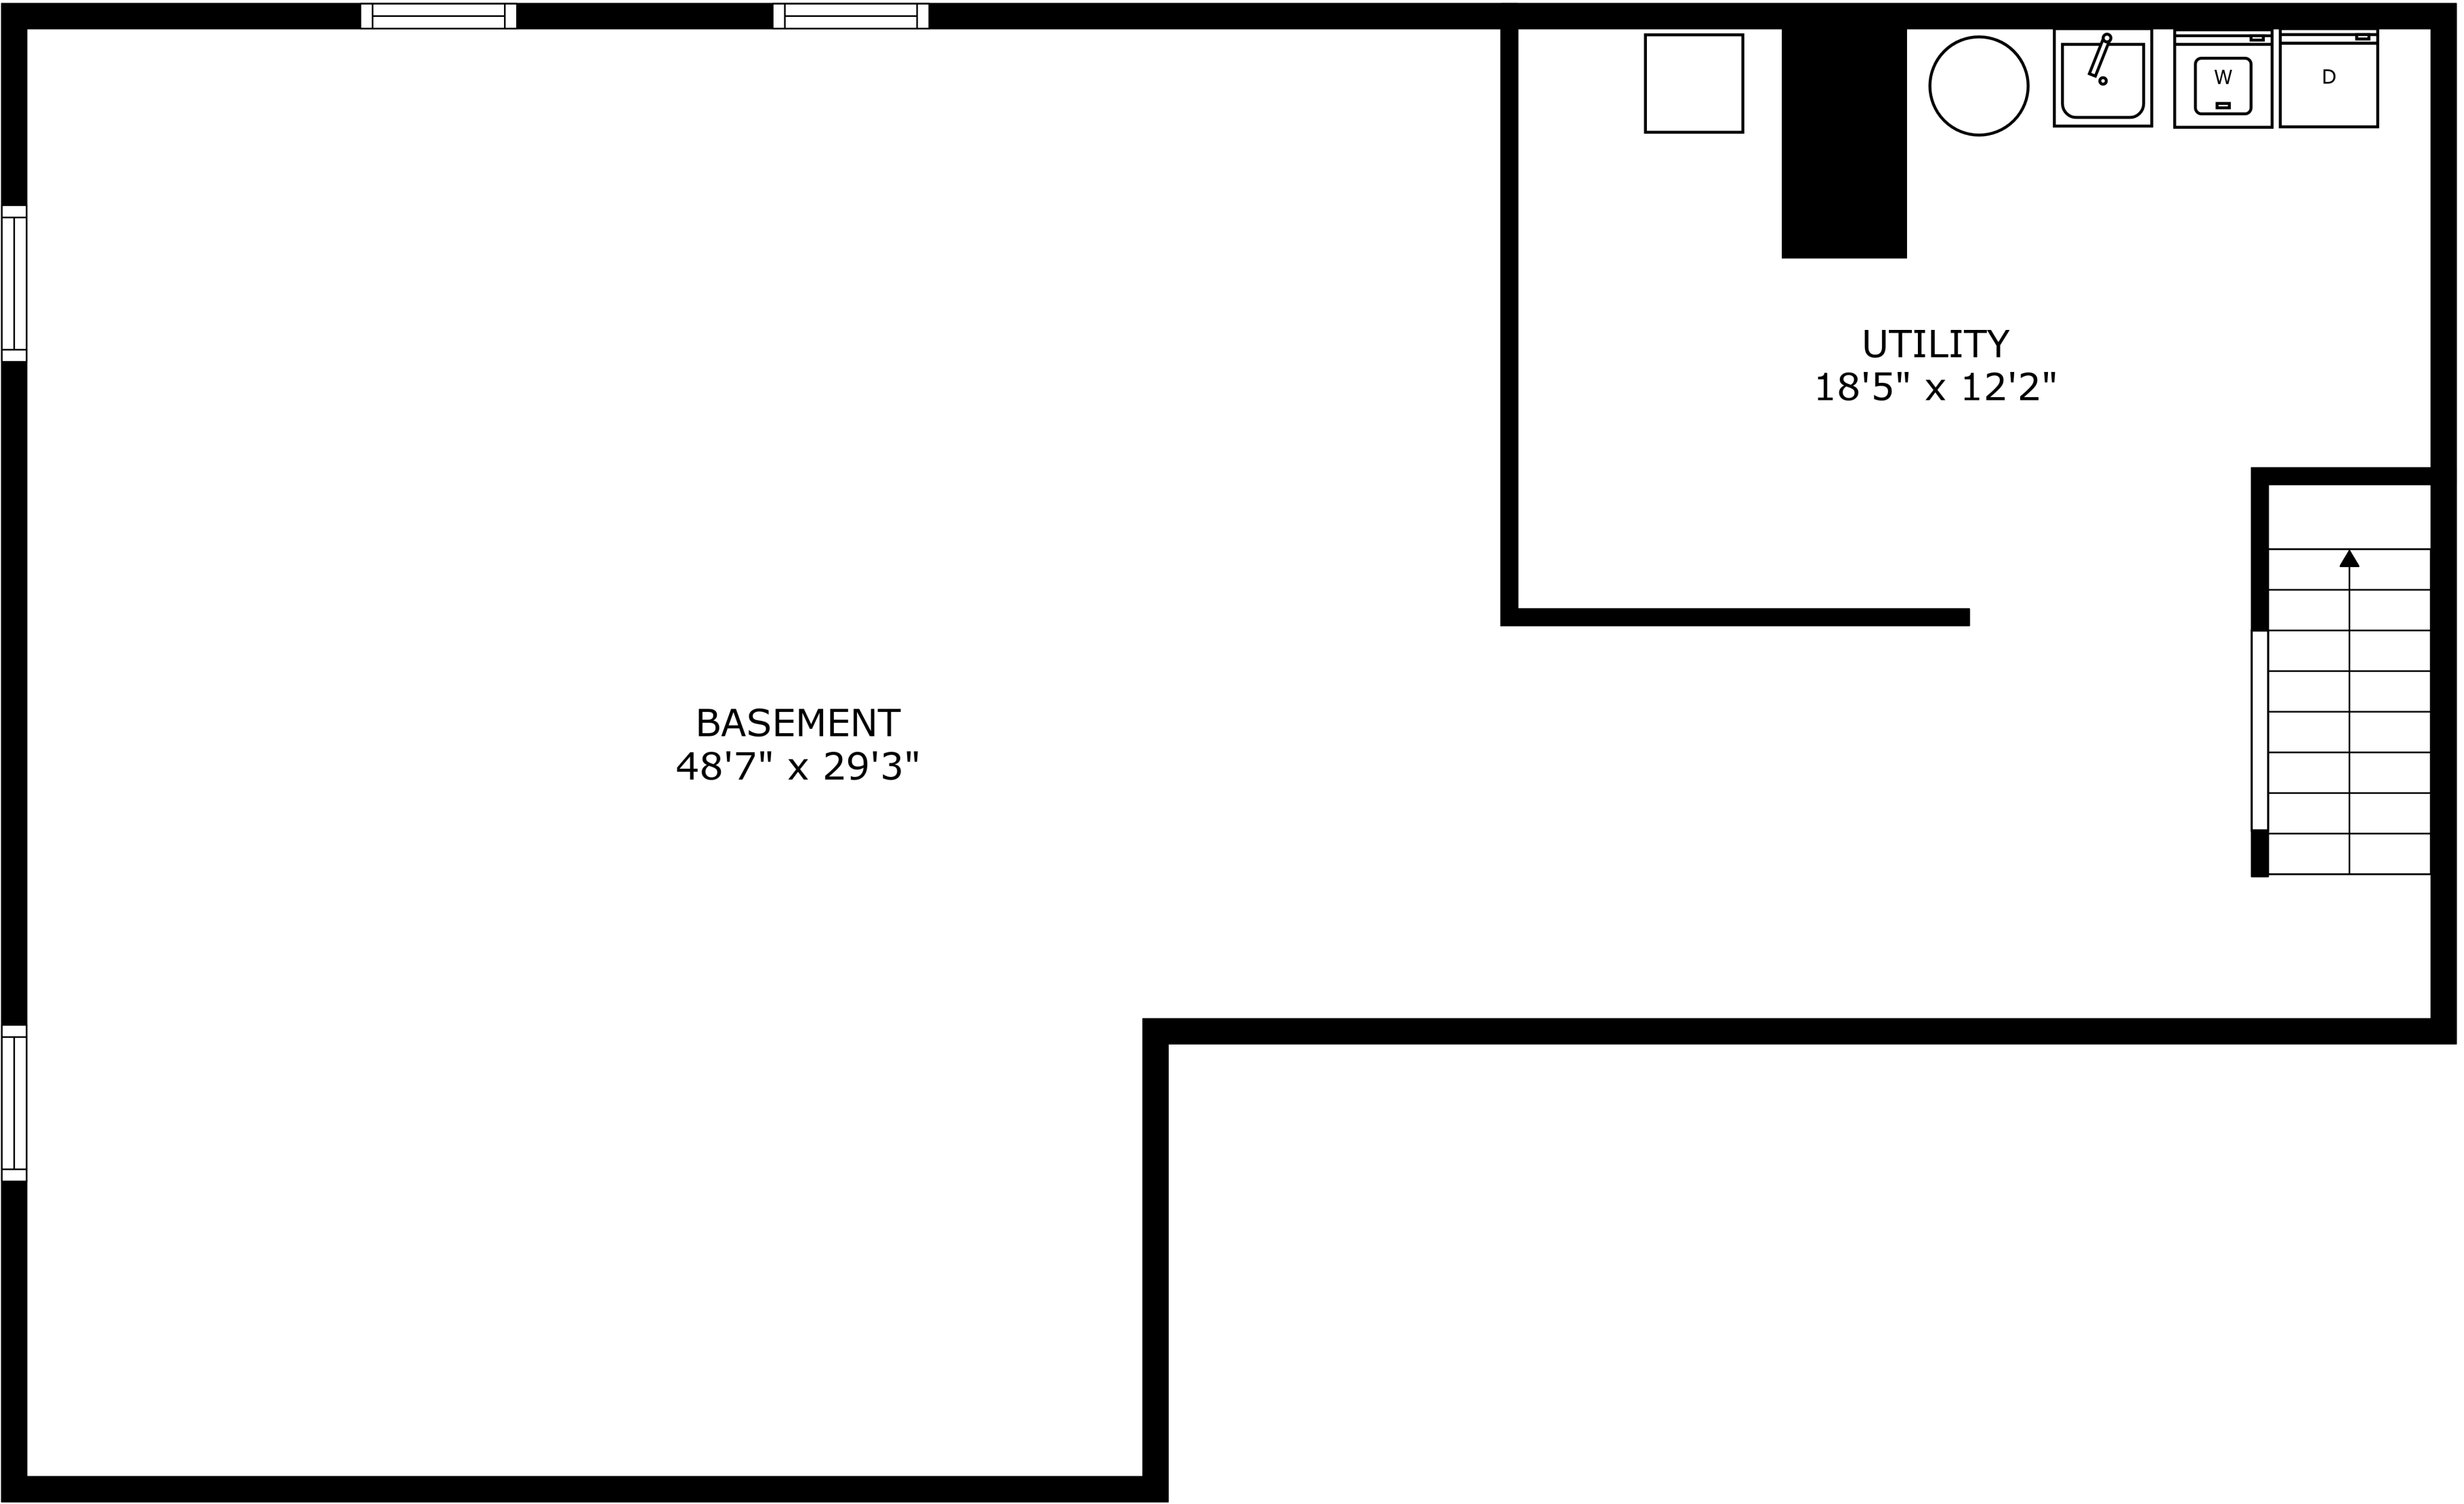

FLOOR 2

FLOOR 1

SIZES AND DIMENSIONS ARE APPROXIMATE, ACTUAL MAY VARY.

SIZES AND DIMENSIONS ARE APPROXIMATE, ACTUAL MAY VARY.

BASEMENT
48'7" x 29'3"

UTILITY
18'5" x 12'2"

SIZES AND DIMENSIONS ARE APPROXIMATE, ACTUAL MAY VARY.