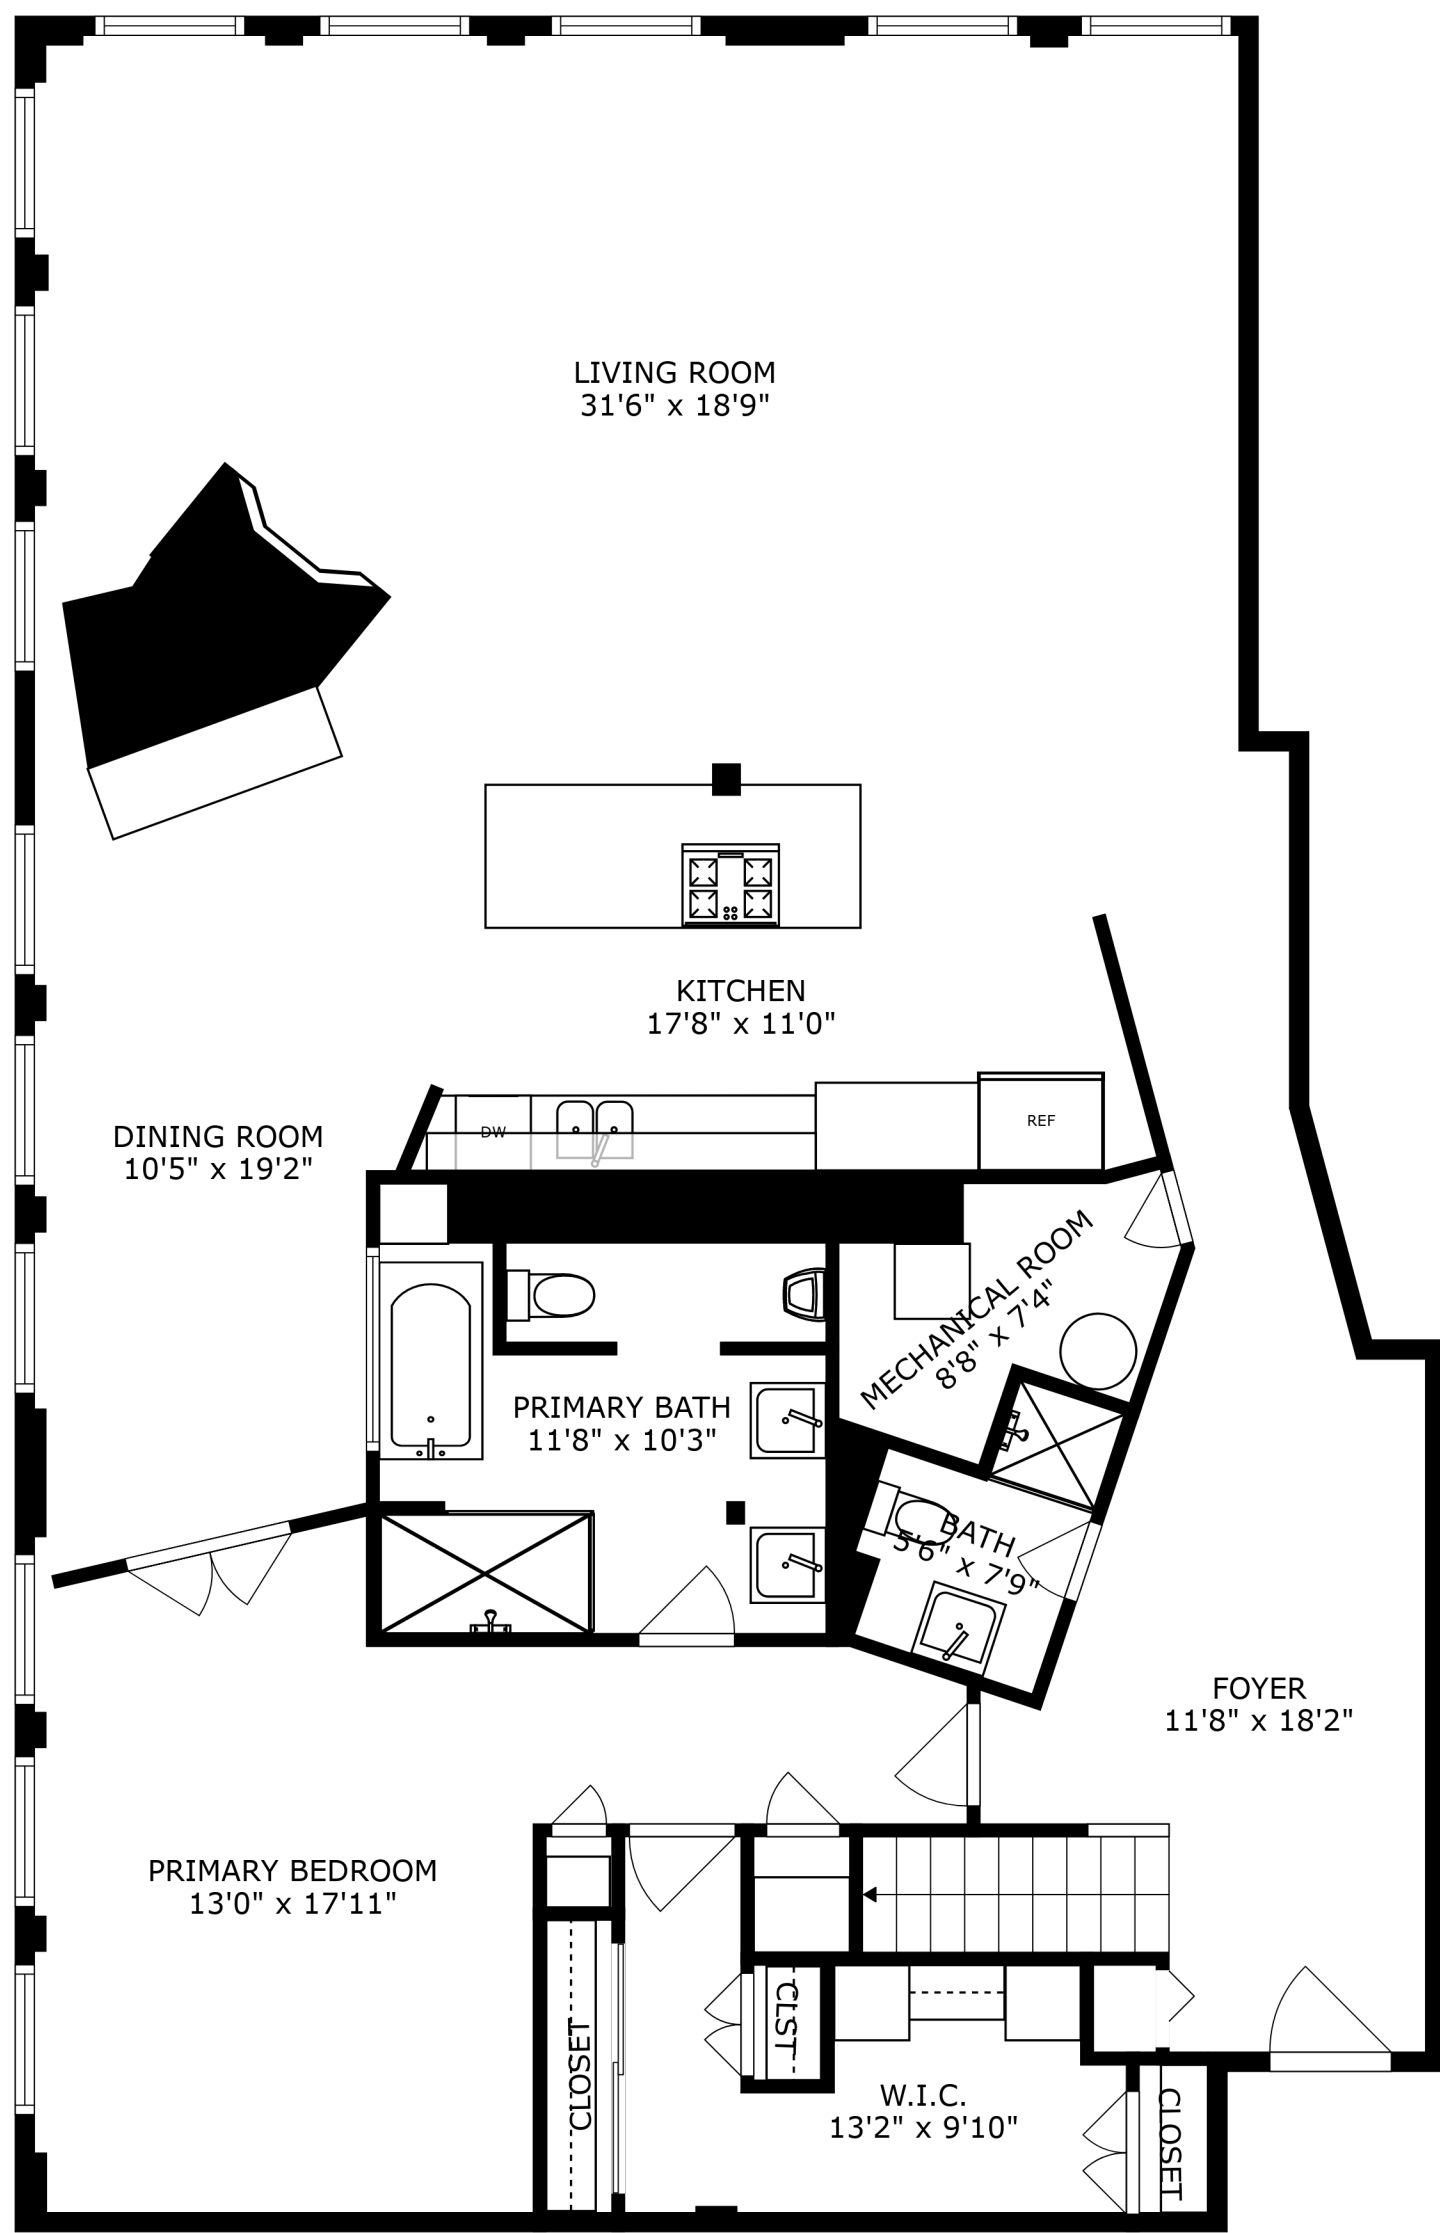

FLOOR 1

FLOOR 2

FLOOR 3

SIZES AND DIMENSIONS ARE APPROXIMATE, ACTUAL MAY VARY.

ROOF-TOP DECK  
19'8" x 26'6"

STAIRWELL

SIZES AND DIMENSIONS ARE APPROXIMATE, ACTUAL MAY VARY.

SIZES AND DIMENSIONS ARE APPROXIMATE, ACTUAL MAY VARY.