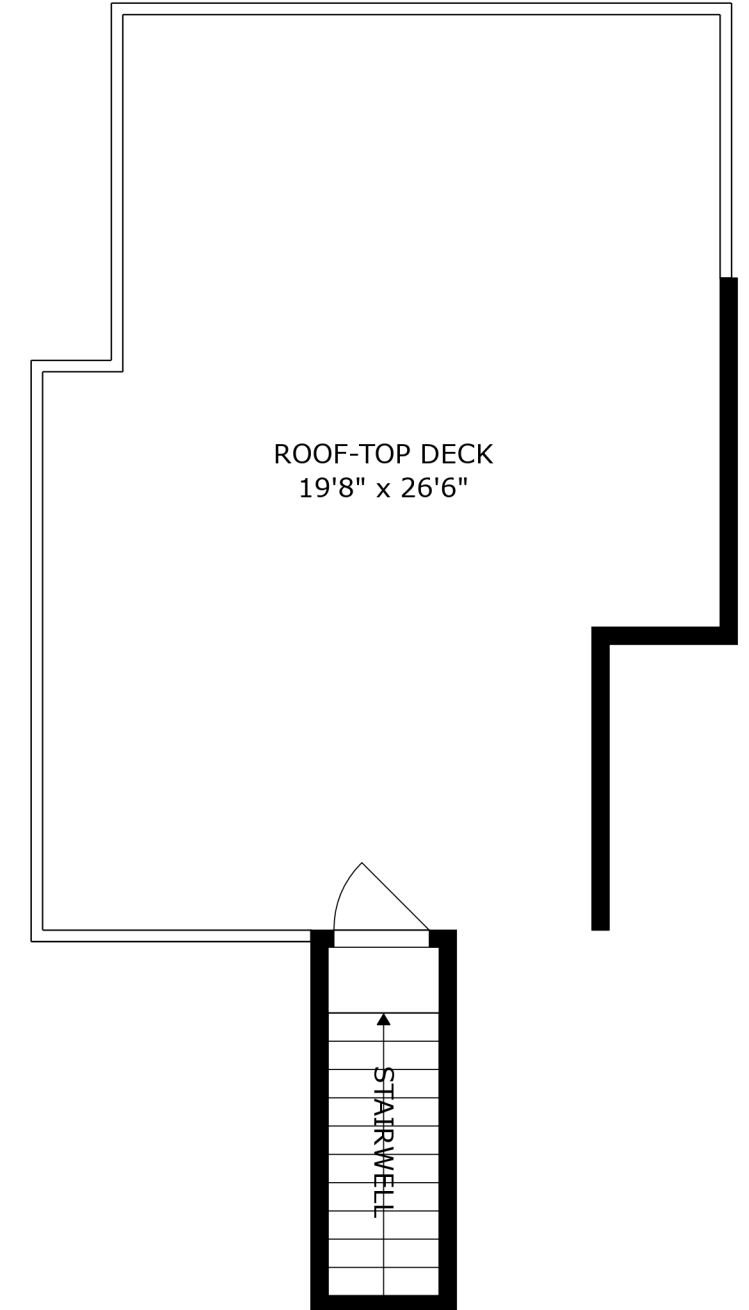

FLOOR 1

FLOOR 2

FLOOR 3

SIZES AND DIMENSIONS ARE APPROXIMATE, ACTUAL MAY VARY.

ROOF-TOP DECK  
19'8" x 26'6"

STAIRWELL

SIZES AND DIMENSIONS ARE APPROXIMATE, ACTUAL MAY VARY.

SIZES AND DIMENSIONS ARE APPROXIMATE, ACTUAL MAY VARY.