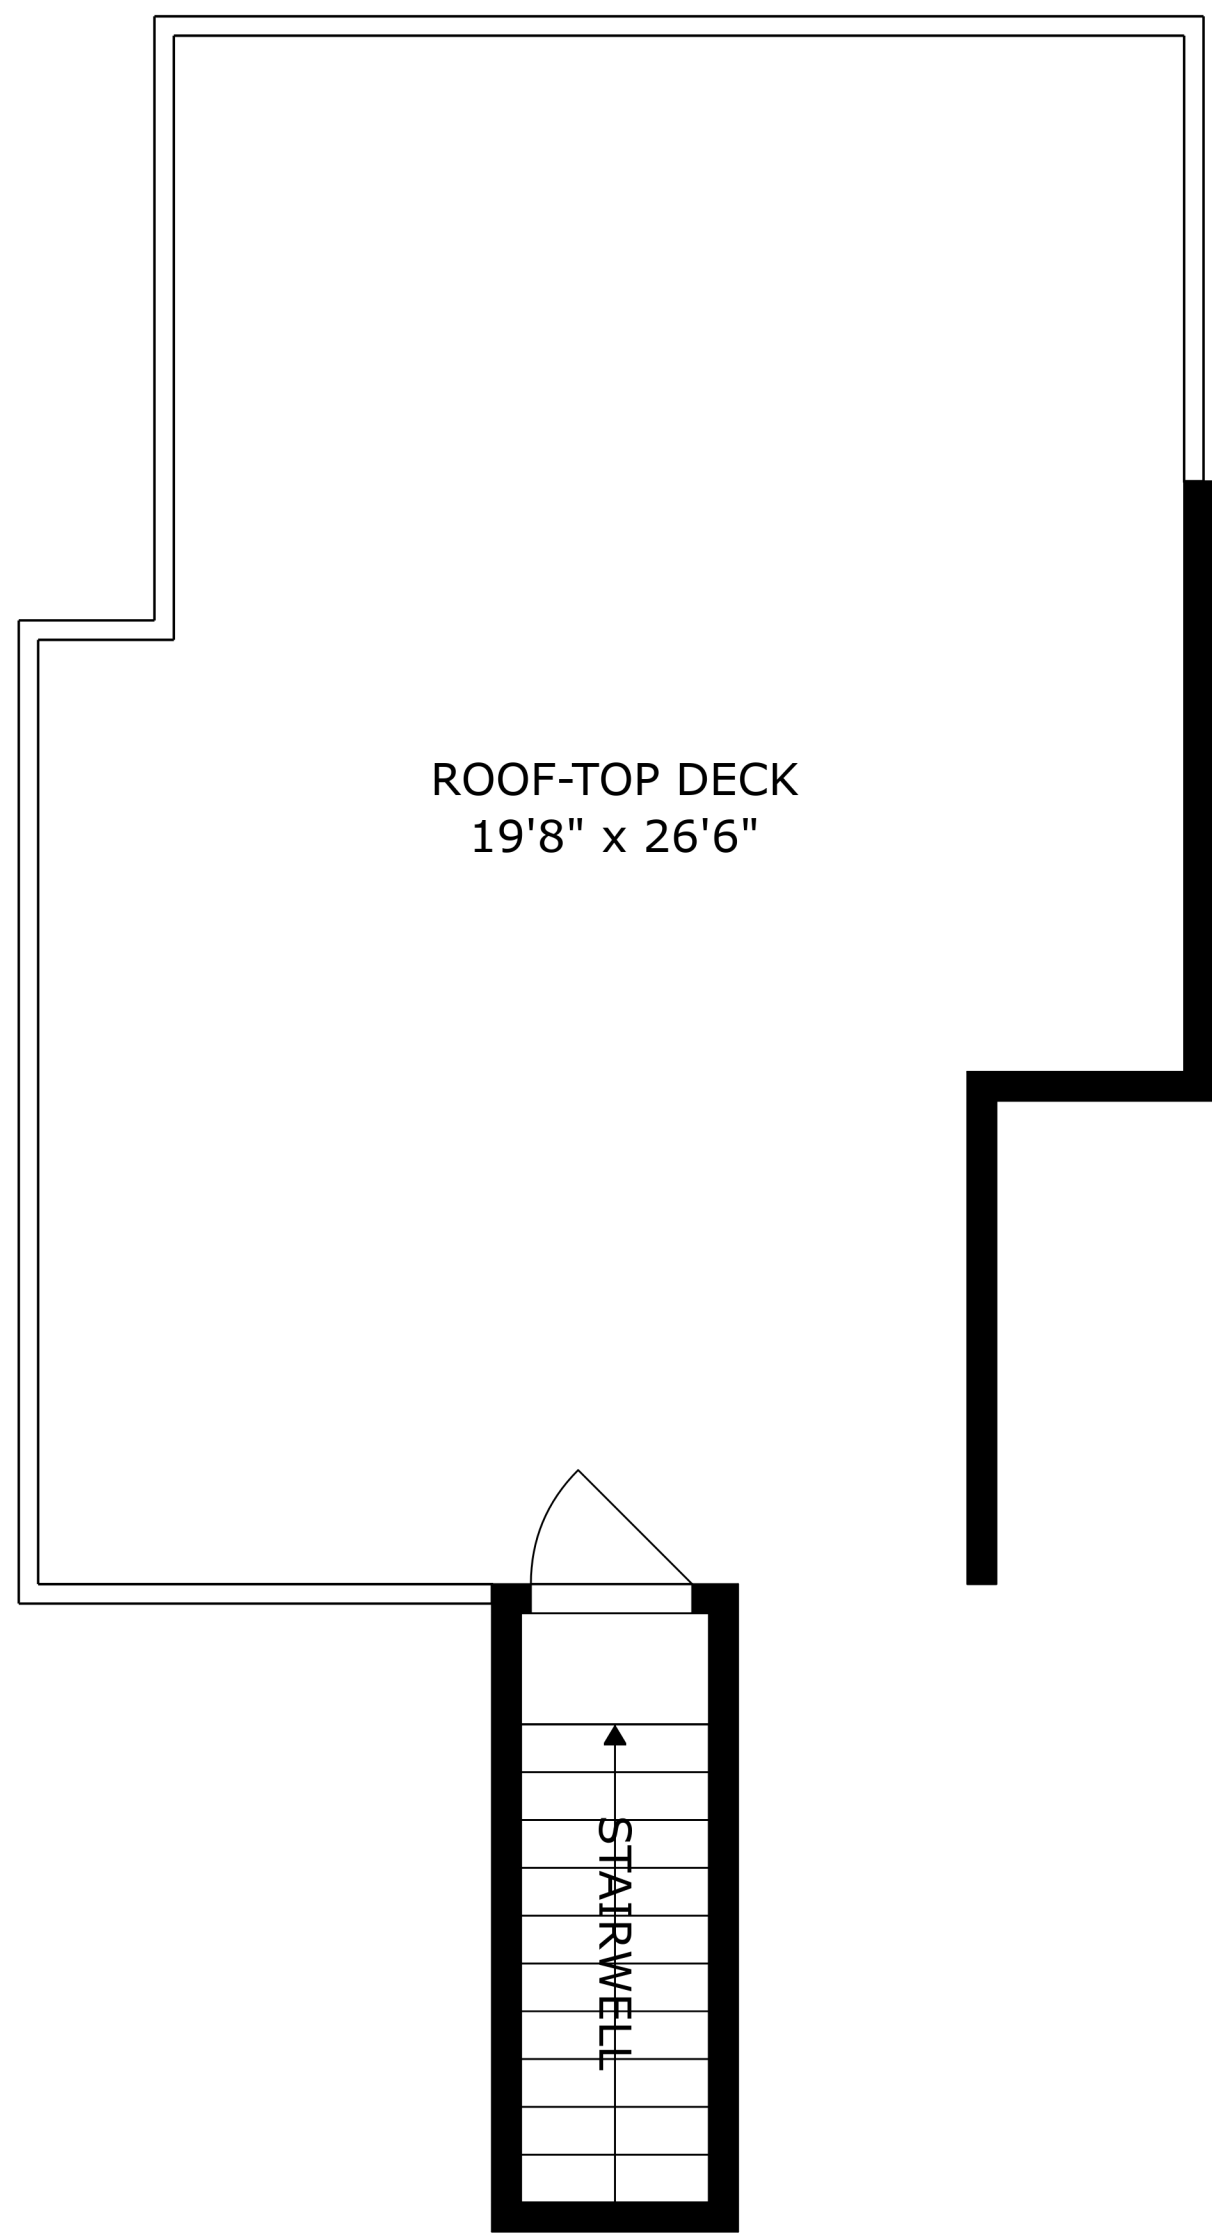

FLOOR 1

FLOOR 2

FLOOR 3

SIZES AND DIMENSIONS ARE APPROXIMATE, ACTUAL MAY VARY.

ROOF-TOP DECK  
19'8" x 26'6"

STAIRWELL

SIZES AND DIMENSIONS ARE APPROXIMATE, ACTUAL MAY VARY.

SIZES AND DIMENSIONS ARE APPROXIMATE, ACTUAL MAY VARY.