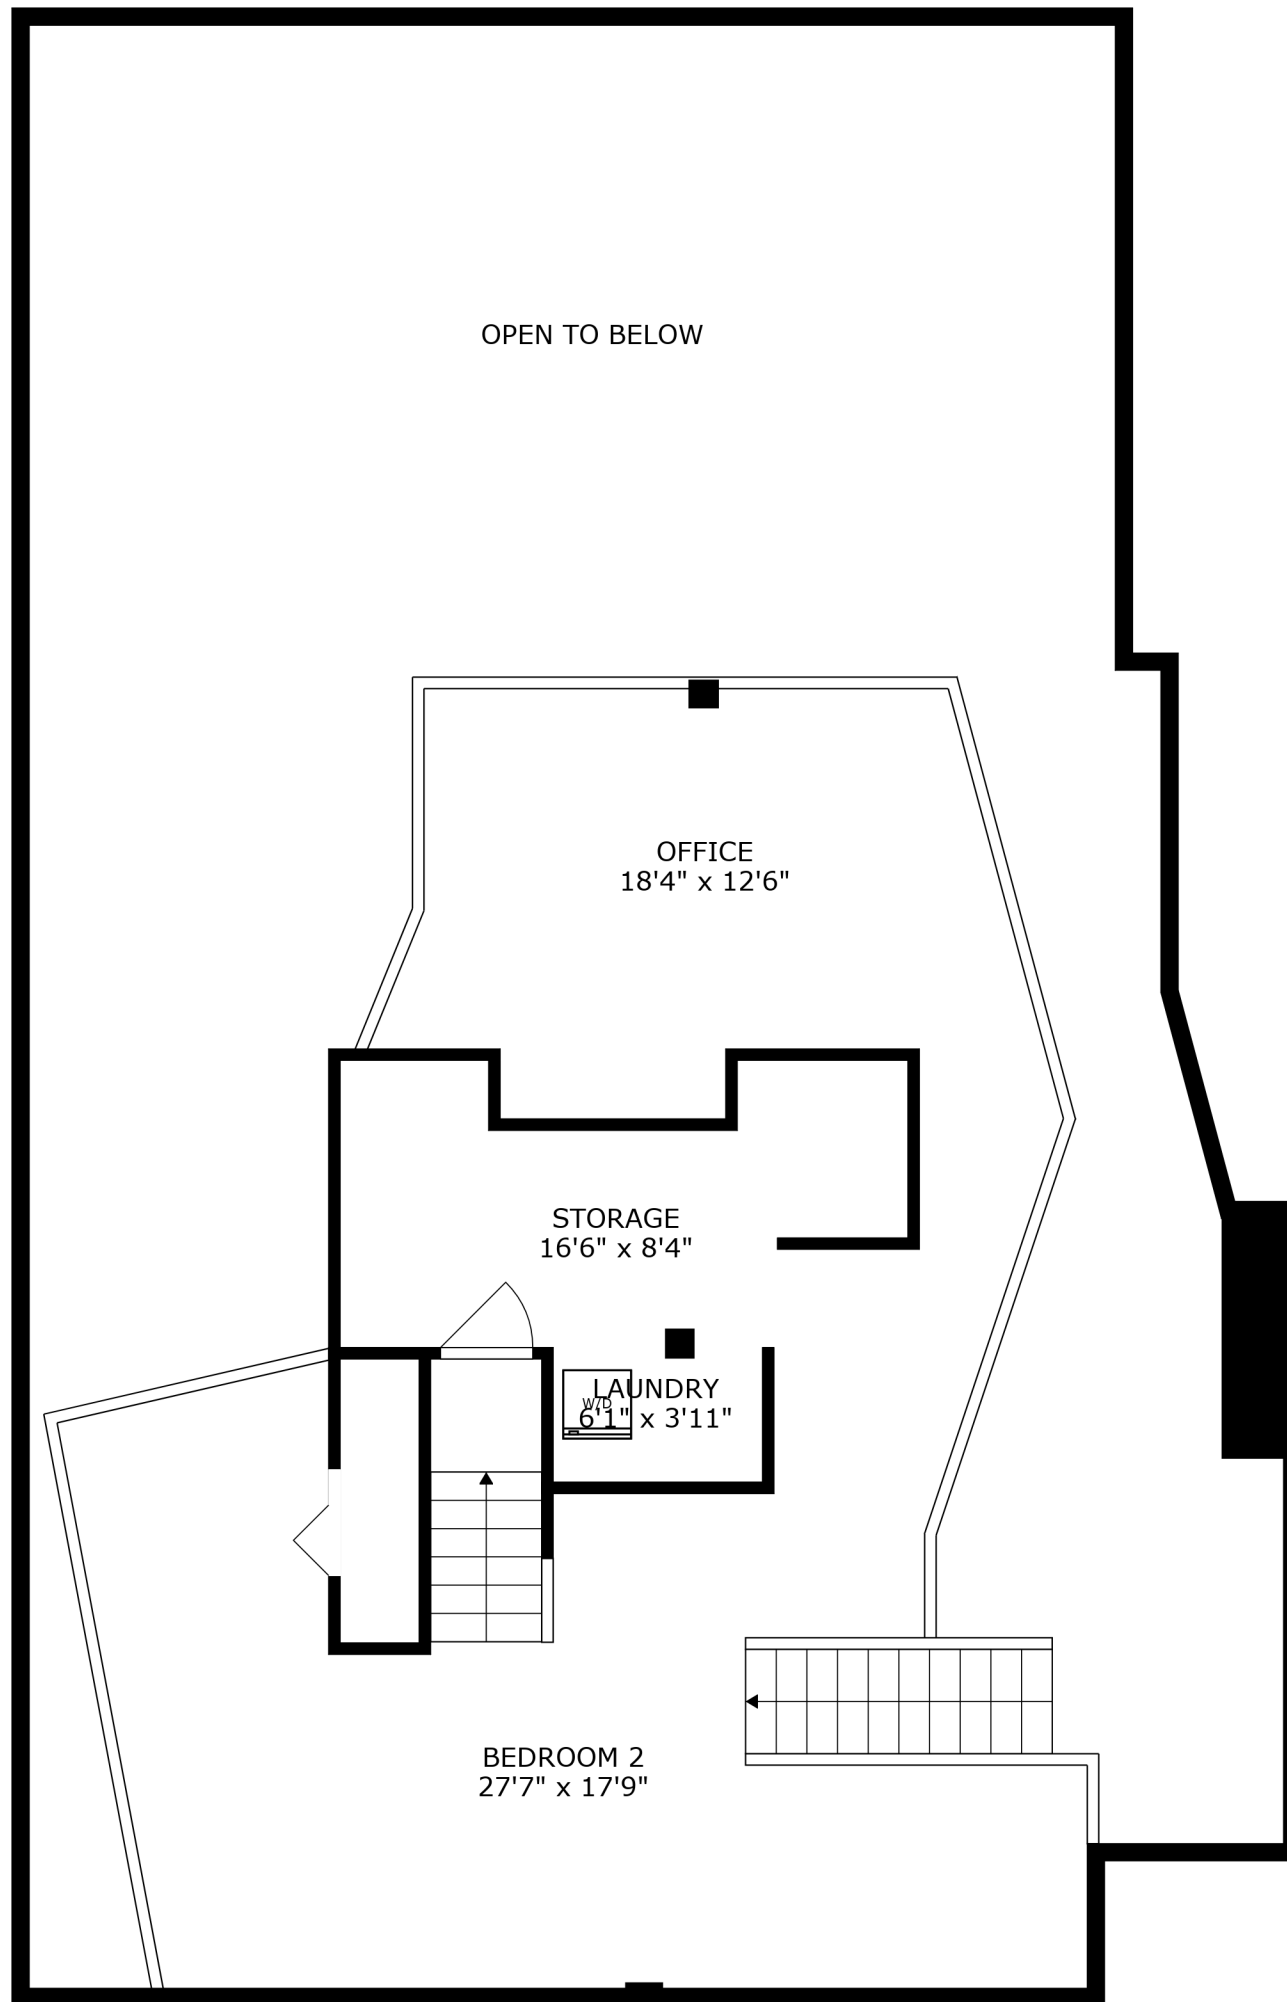

FLOOR 1

FLOOR 2

FLOOR 3

SIZES AND DIMENSIONS ARE APPROXIMATE, ACTUAL MAY VARY.

ROOF-TOP DECK  
19'8" x 26'6"

STAIRWELL

SIZES AND DIMENSIONS ARE APPROXIMATE, ACTUAL MAY VARY.

SIZES AND DIMENSIONS ARE APPROXIMATE, ACTUAL MAY VARY.