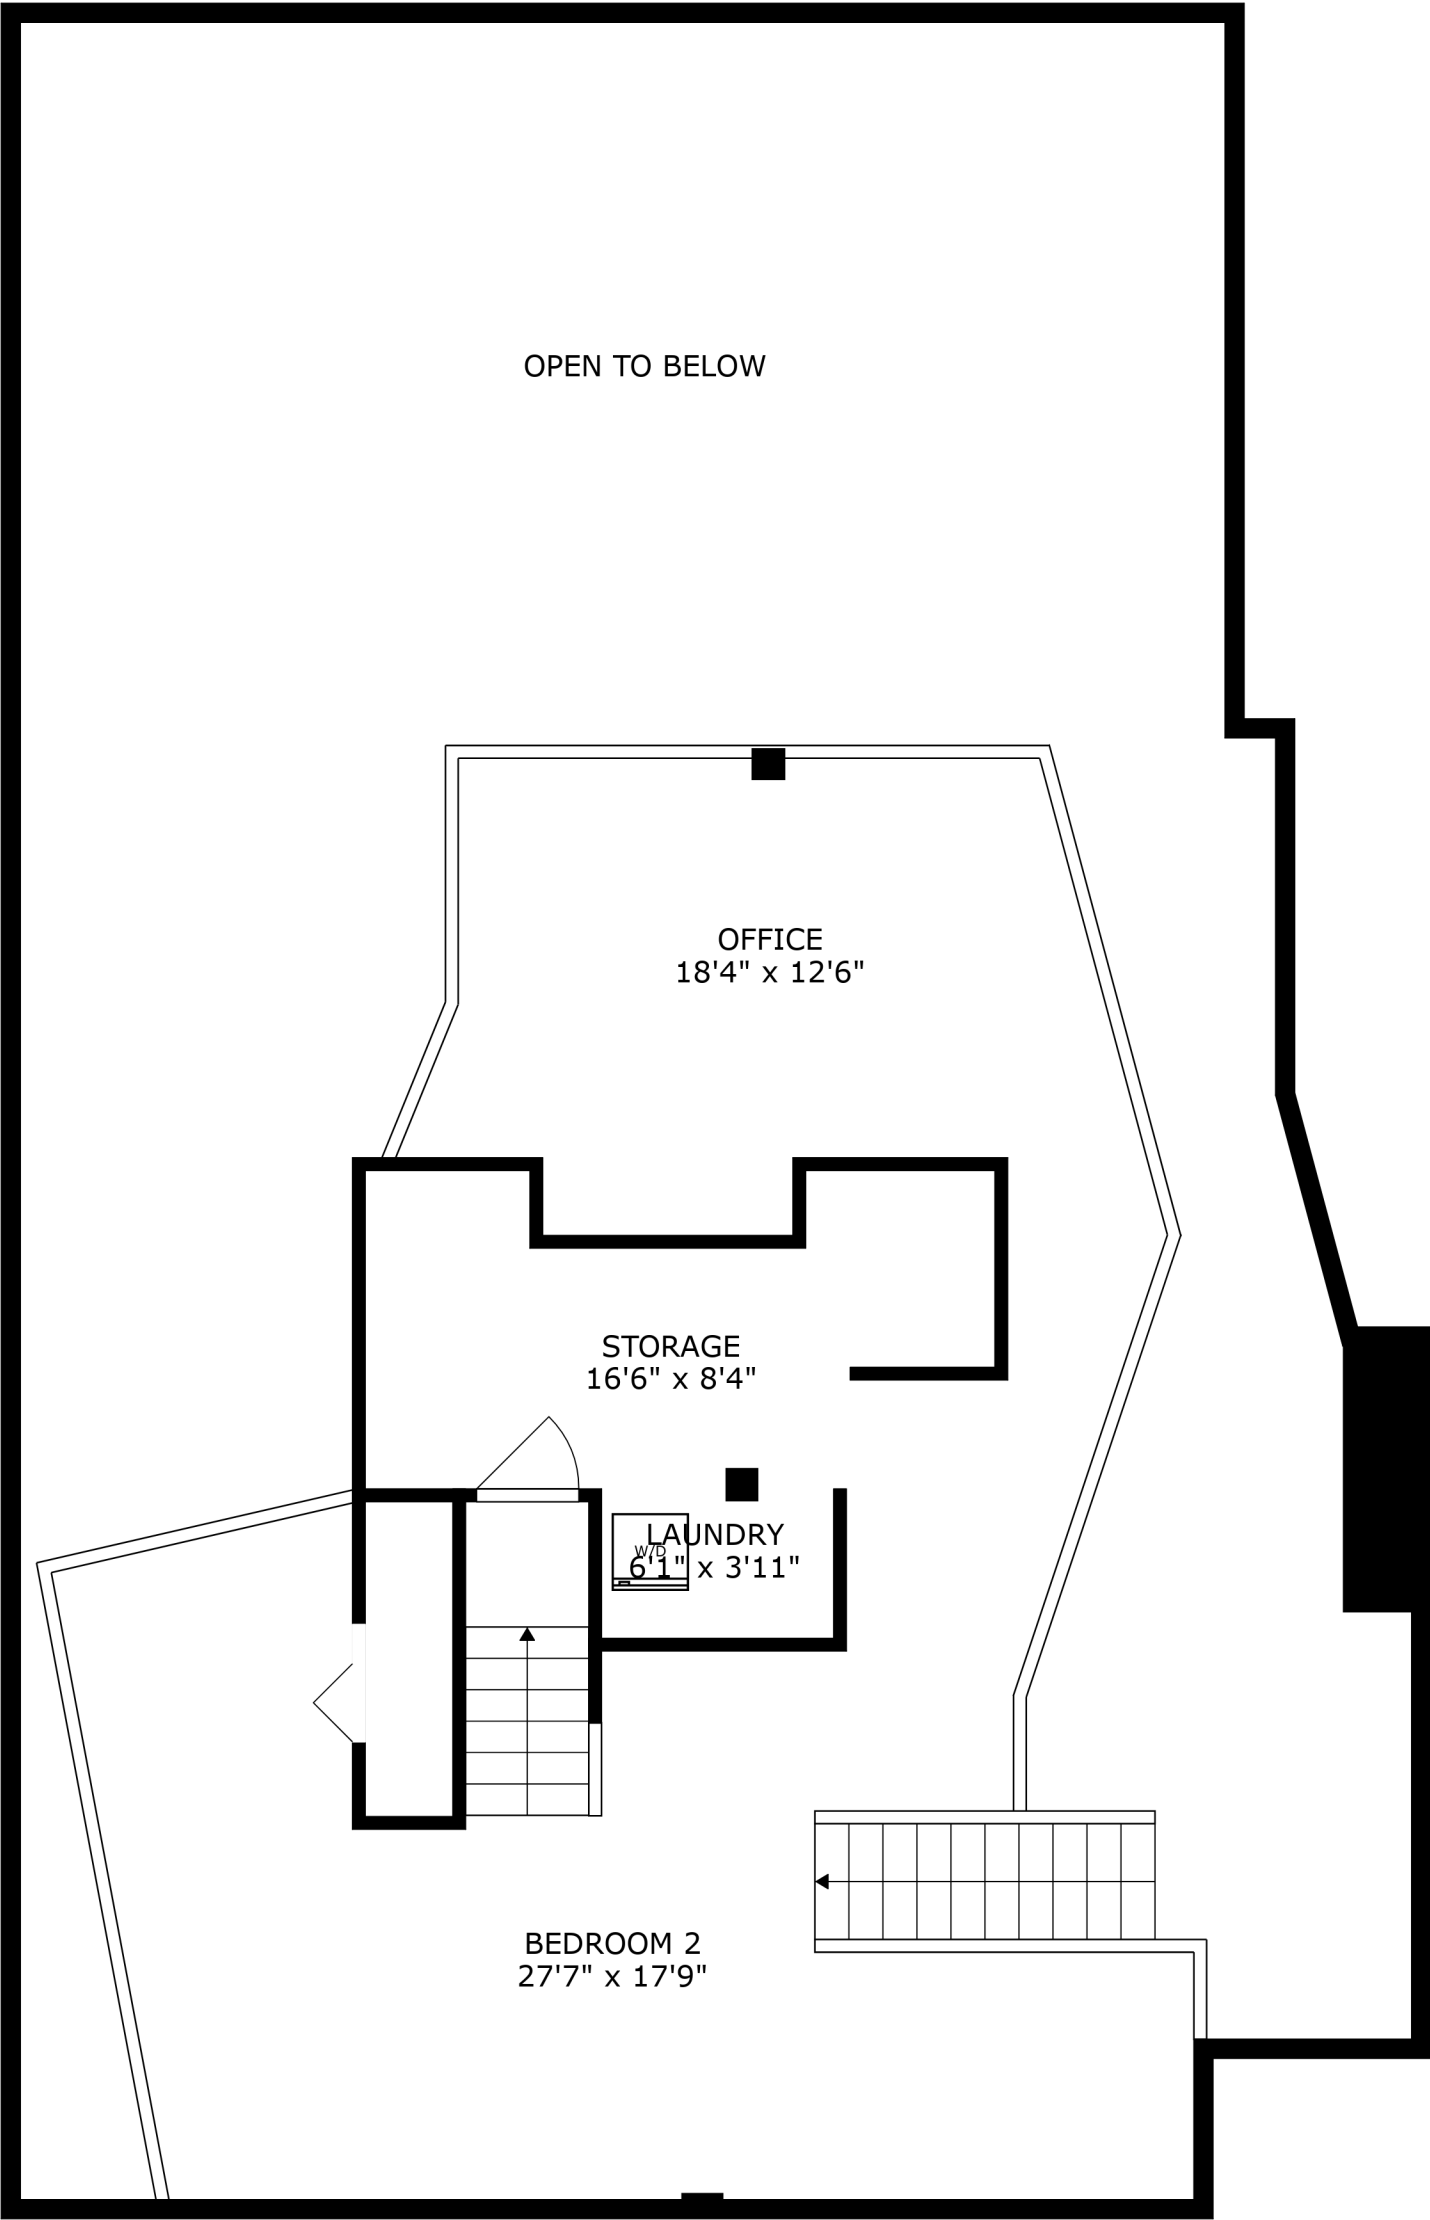

FLOOR 1

FLOOR 2

FLOOR 3

SIZES AND DIMENSIONS ARE APPROXIMATE, ACTUAL MAY VARY.

ROOF-TOP DECK  
19'8" x 26'6"

STAIRWELL

SIZES AND DIMENSIONS ARE APPROXIMATE, ACTUAL MAY VARY.

SIZES AND DIMENSIONS ARE APPROXIMATE, ACTUAL MAY VARY.