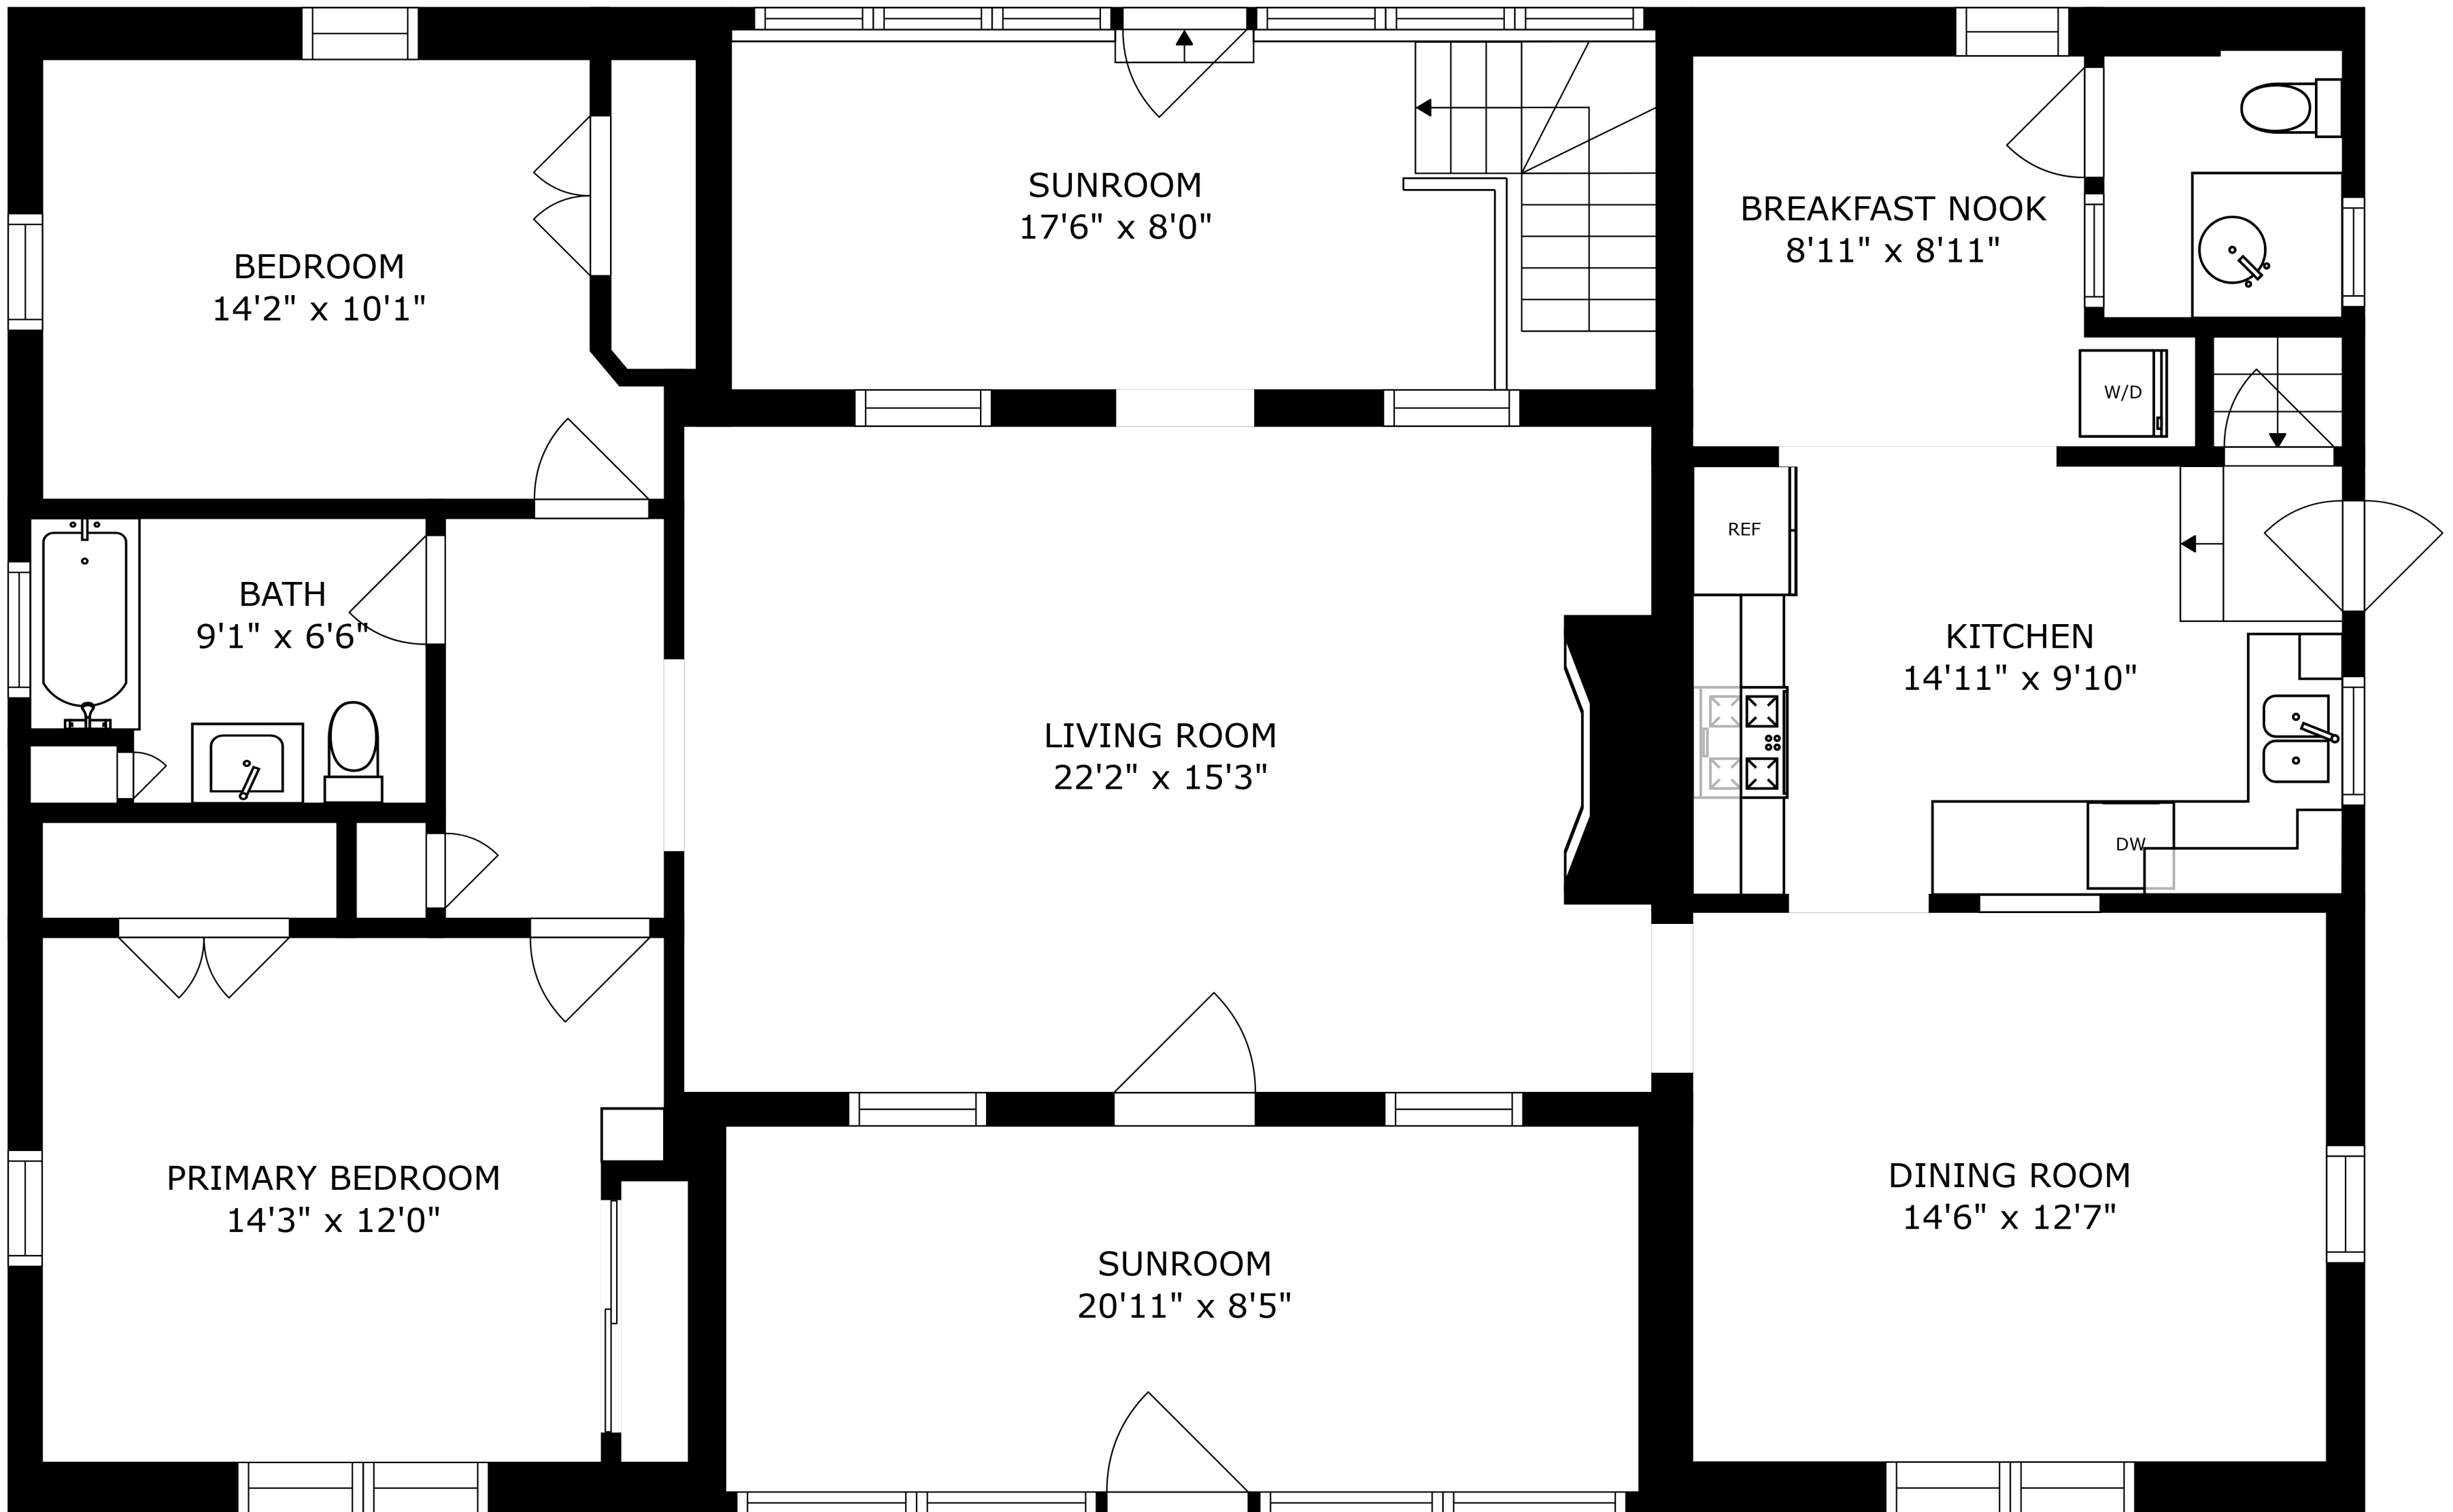

FLOOR 1

FLOOR 2

SIZES AND DIMENSIONS ARE APPROXIMATE, ACTUAL MAY VARY.

BATH  
8'11" x 2'10"

LAUNDRY  
14'8" x 10'0"

ROOM  
21'4" x 14'10"

GARAGE  
15'5" x 32'6"

SIZES AND DIMENSIONS ARE APPROXIMATE, ACTUAL MAY VARY.