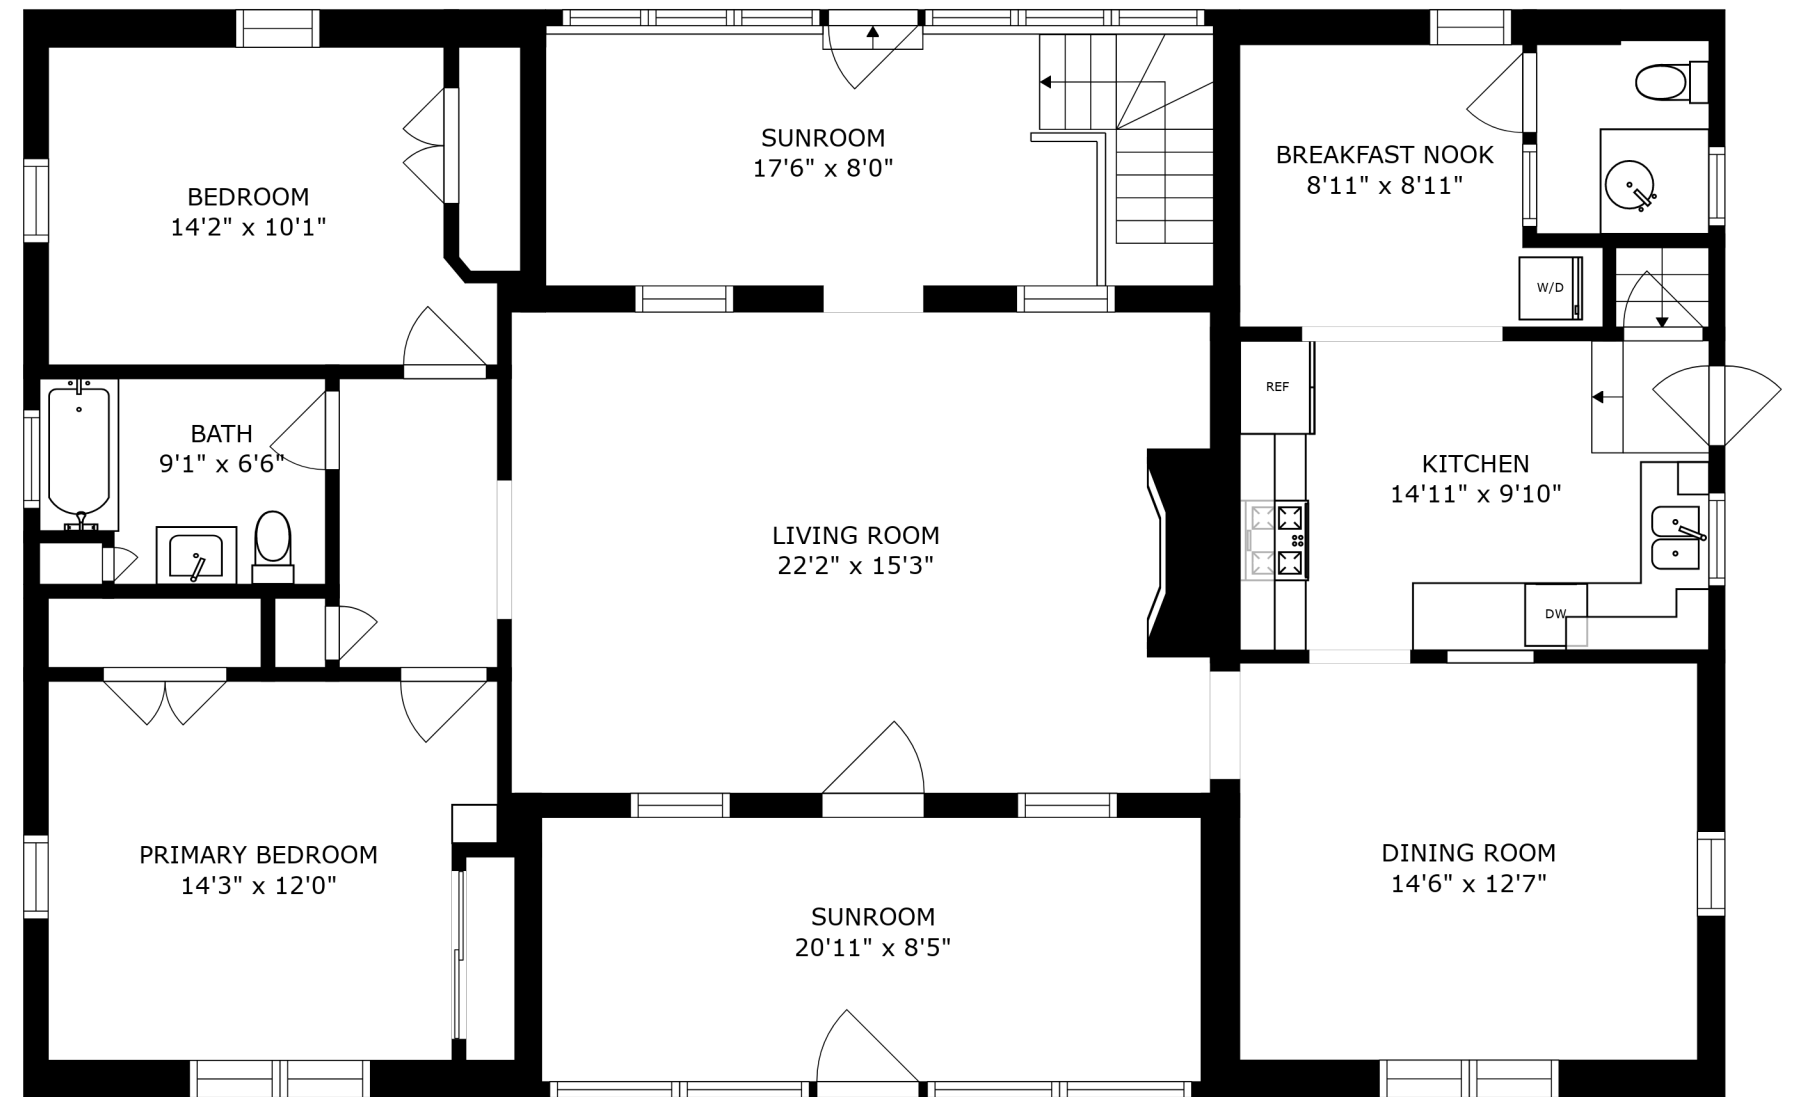

FLOOR 1

FLOOR 2

SIZES AND DIMENSIONS ARE APPROXIMATE, ACTUAL MAY VARY.

BATH  
8'11" x 2'10"

LAUNDRY  
14'8" x 10'0"

ROOM  
21'4" x 14'10"

GARAGE  
15'5" x 32'6"

SIZES AND DIMENSIONS ARE APPROXIMATE, ACTUAL MAY VARY.