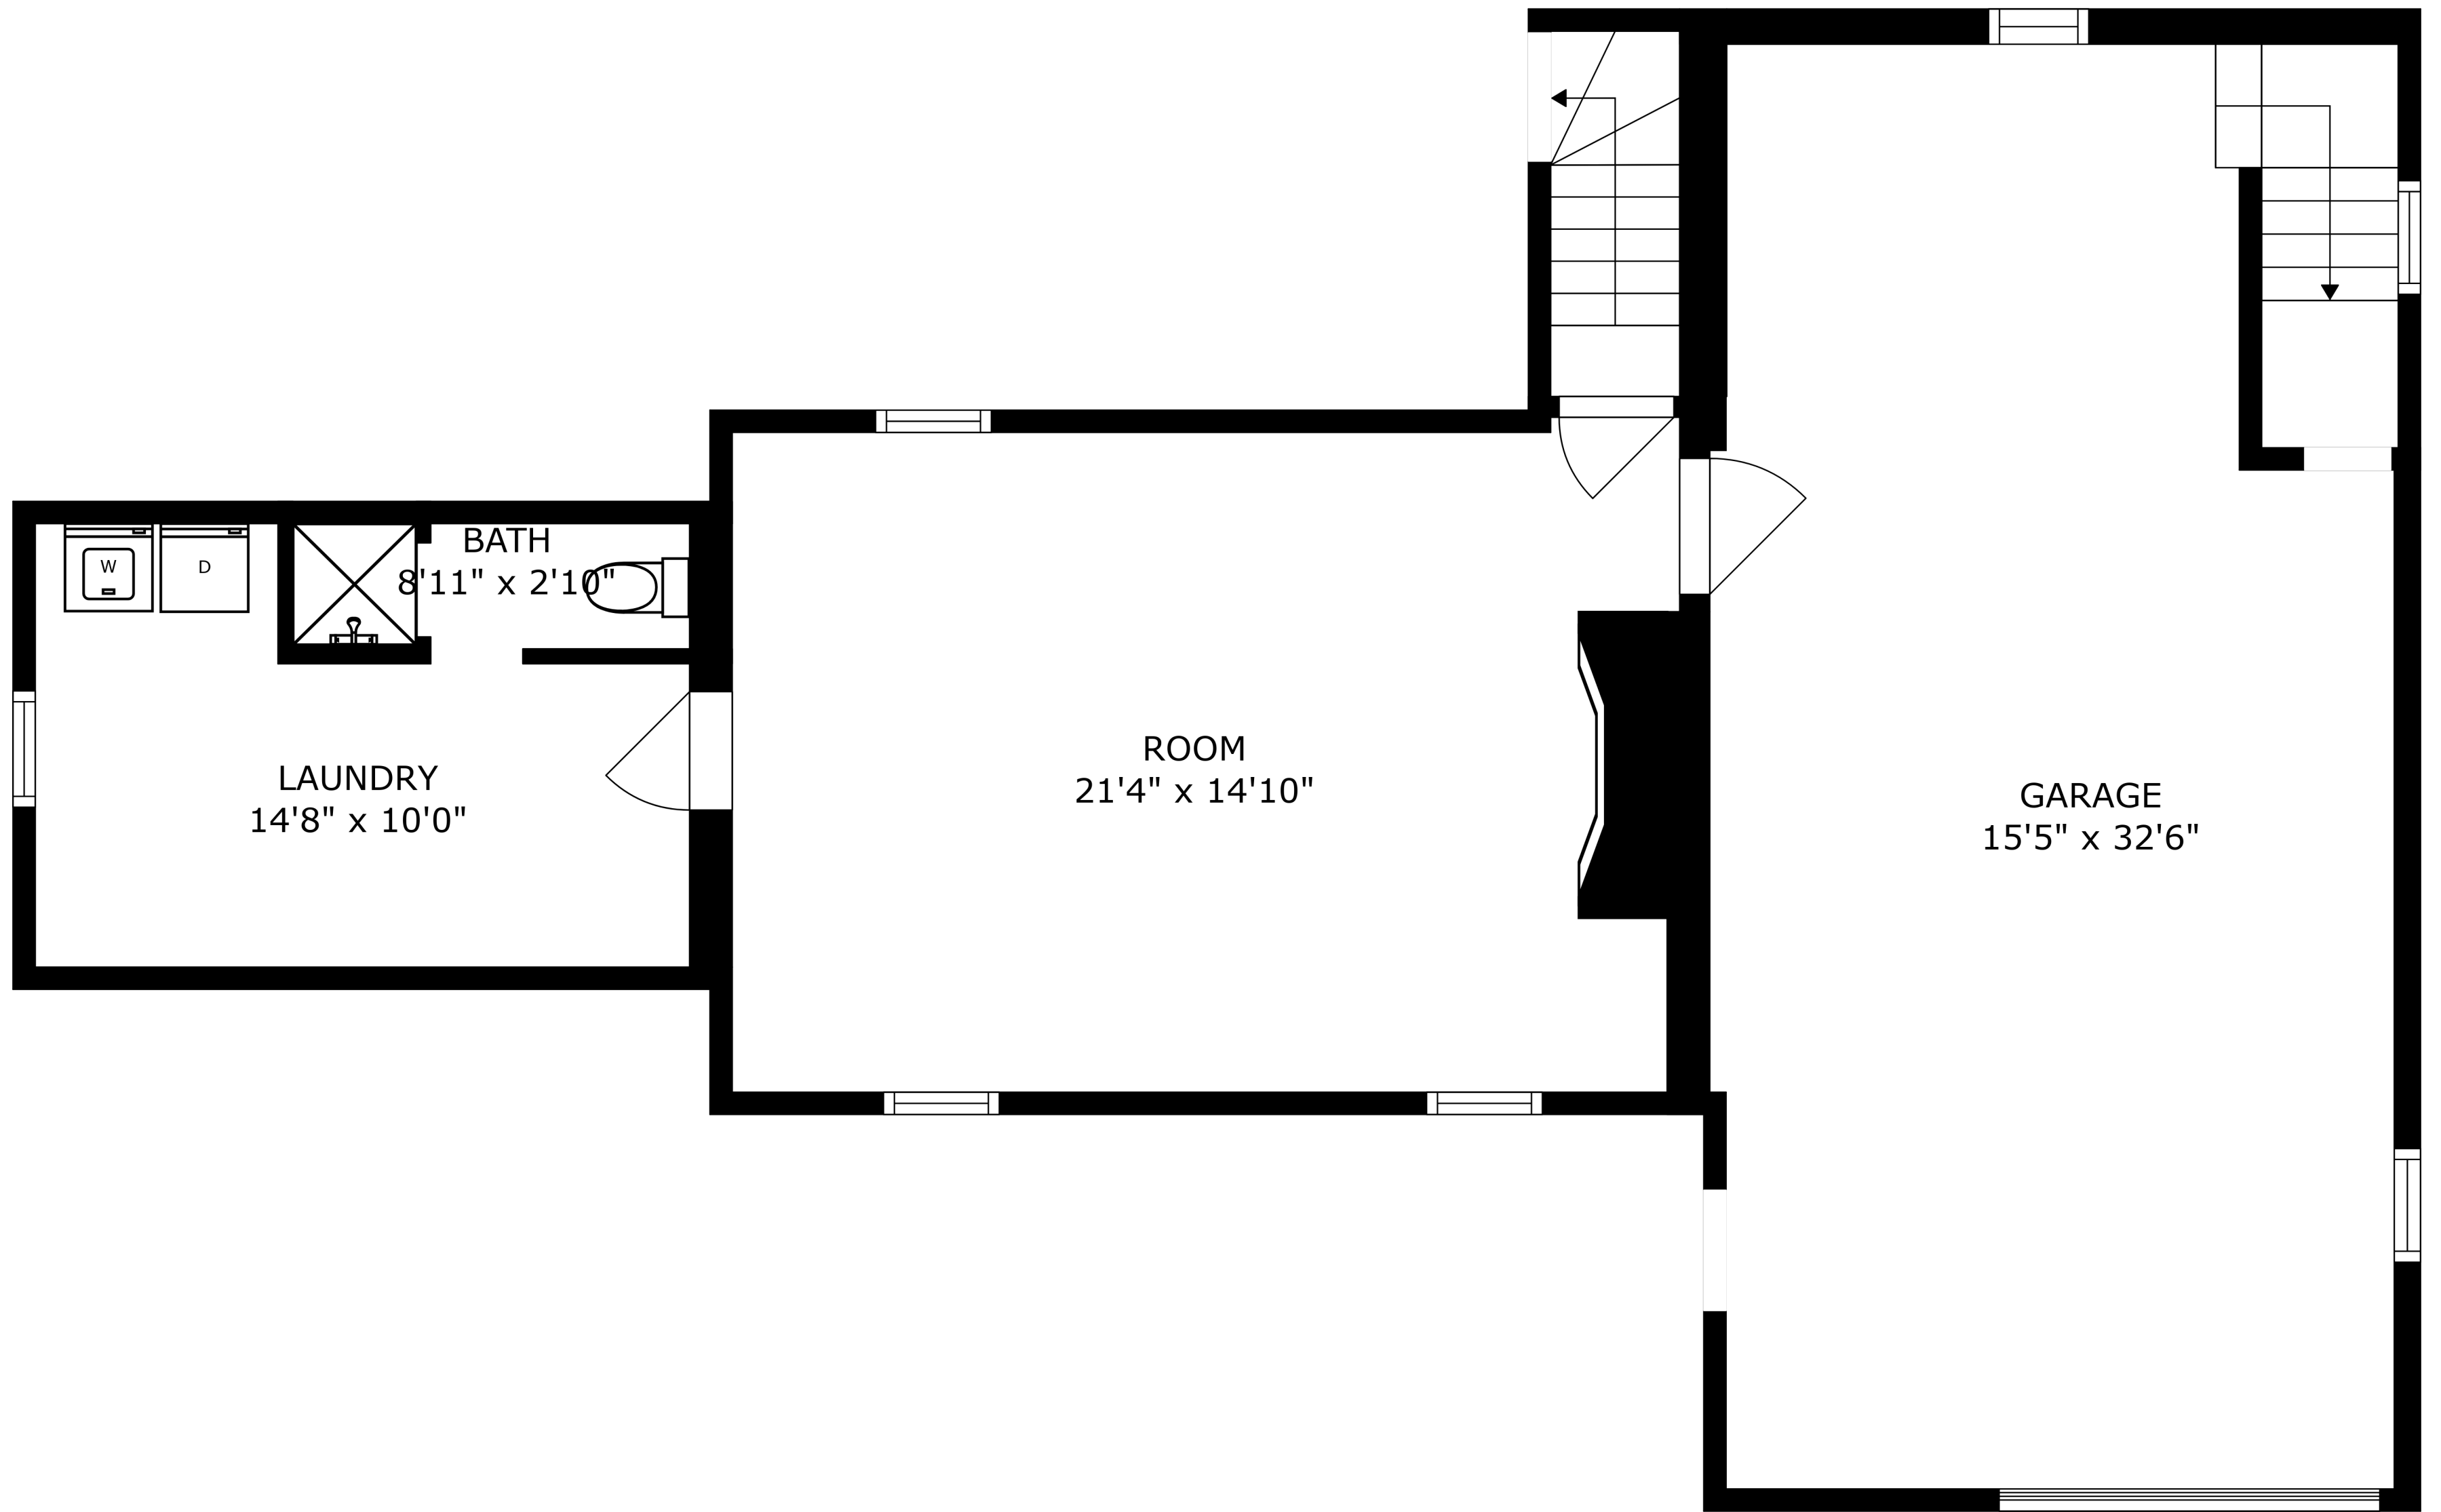

FLOOR 1

FLOOR 2

SIZES AND DIMENSIONS ARE APPROXIMATE, ACTUAL MAY VARY.

BATH  
8'11" x 2'10"

LAUNDRY  
14'8" x 10'0"

ROOM  
21'4" x 14'10"

GARAGE  
15'5" x 32'6"

SIZES AND DIMENSIONS ARE APPROXIMATE, ACTUAL MAY VARY.