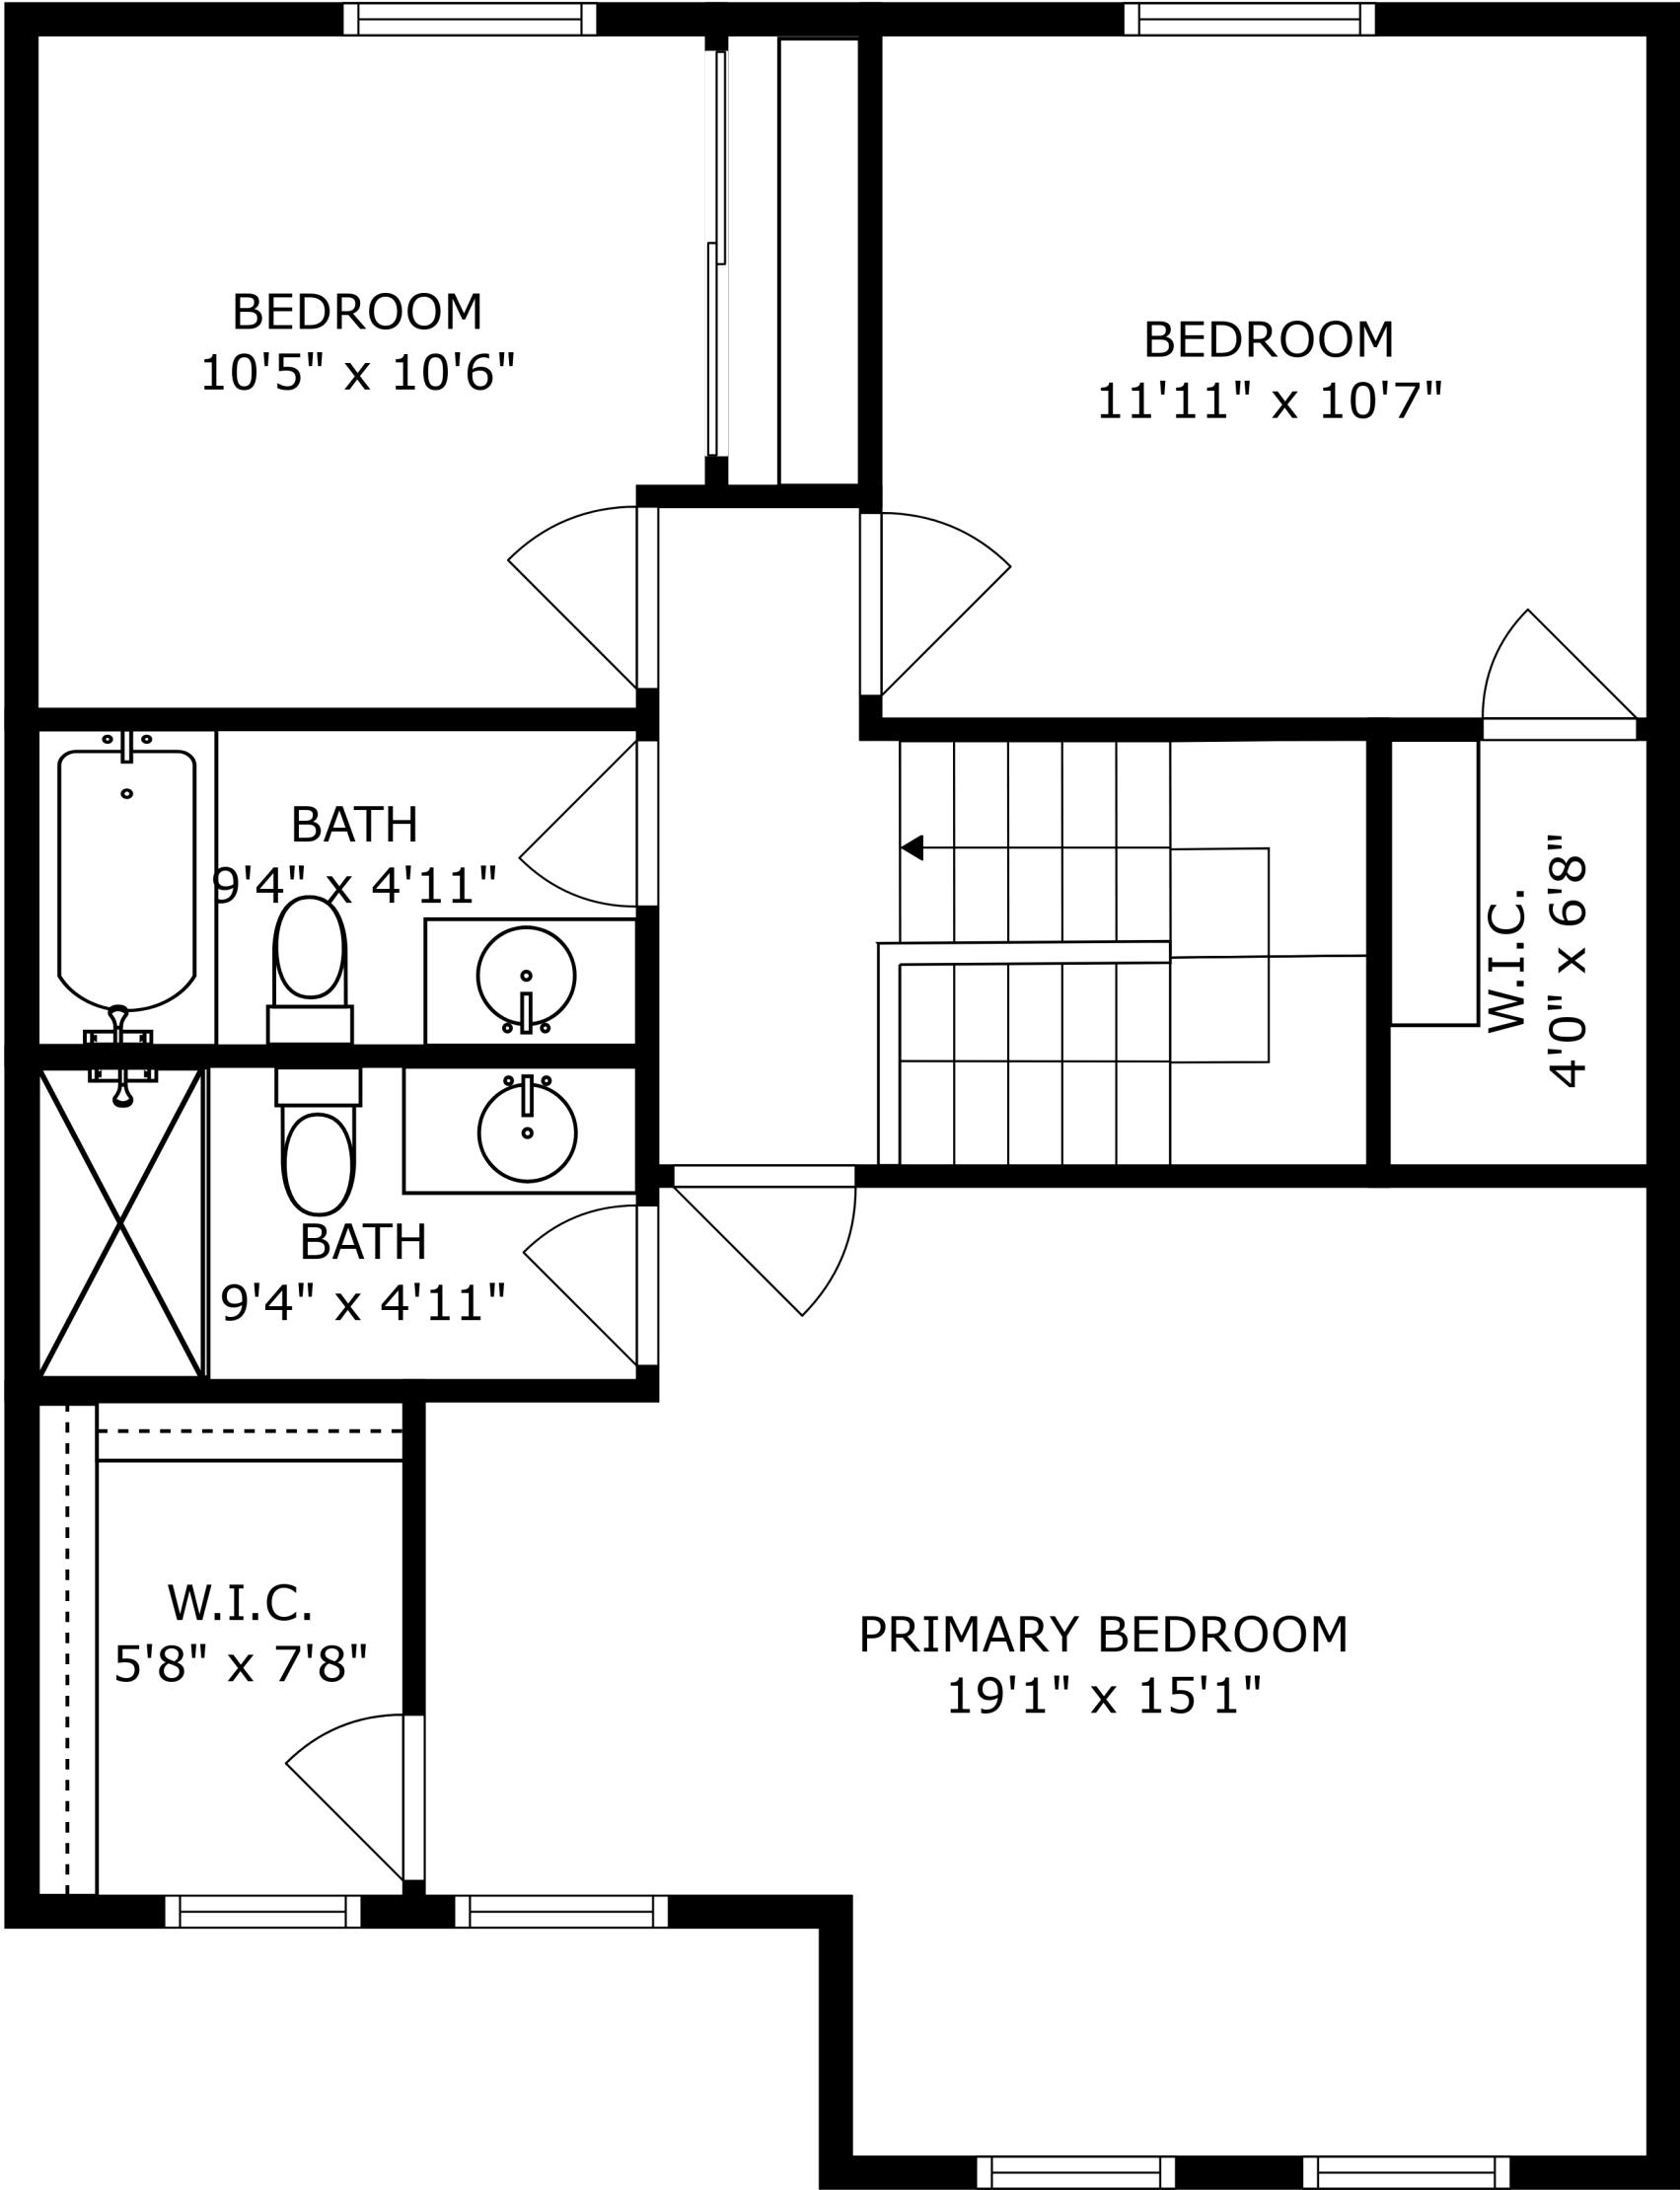

PATIO  
32'6" x 24'6"

FLOOR 2

FLOOR 3

FLOOR 1

SIZES AND DIMENSIONS ARE APPROXIMATE, ACTUAL MAY VARY.

SIZES AND DIMENSIONS ARE APPROXIMATE, ACTUAL MAY VARY.

PATIO  
32'6" x 24'6"

SIZES AND DIMENSIONS ARE APPROXIMATE, ACTUAL MAY VARY.

SIZES AND DIMENSIONS ARE APPROXIMATE, ACTUAL MAY VARY.