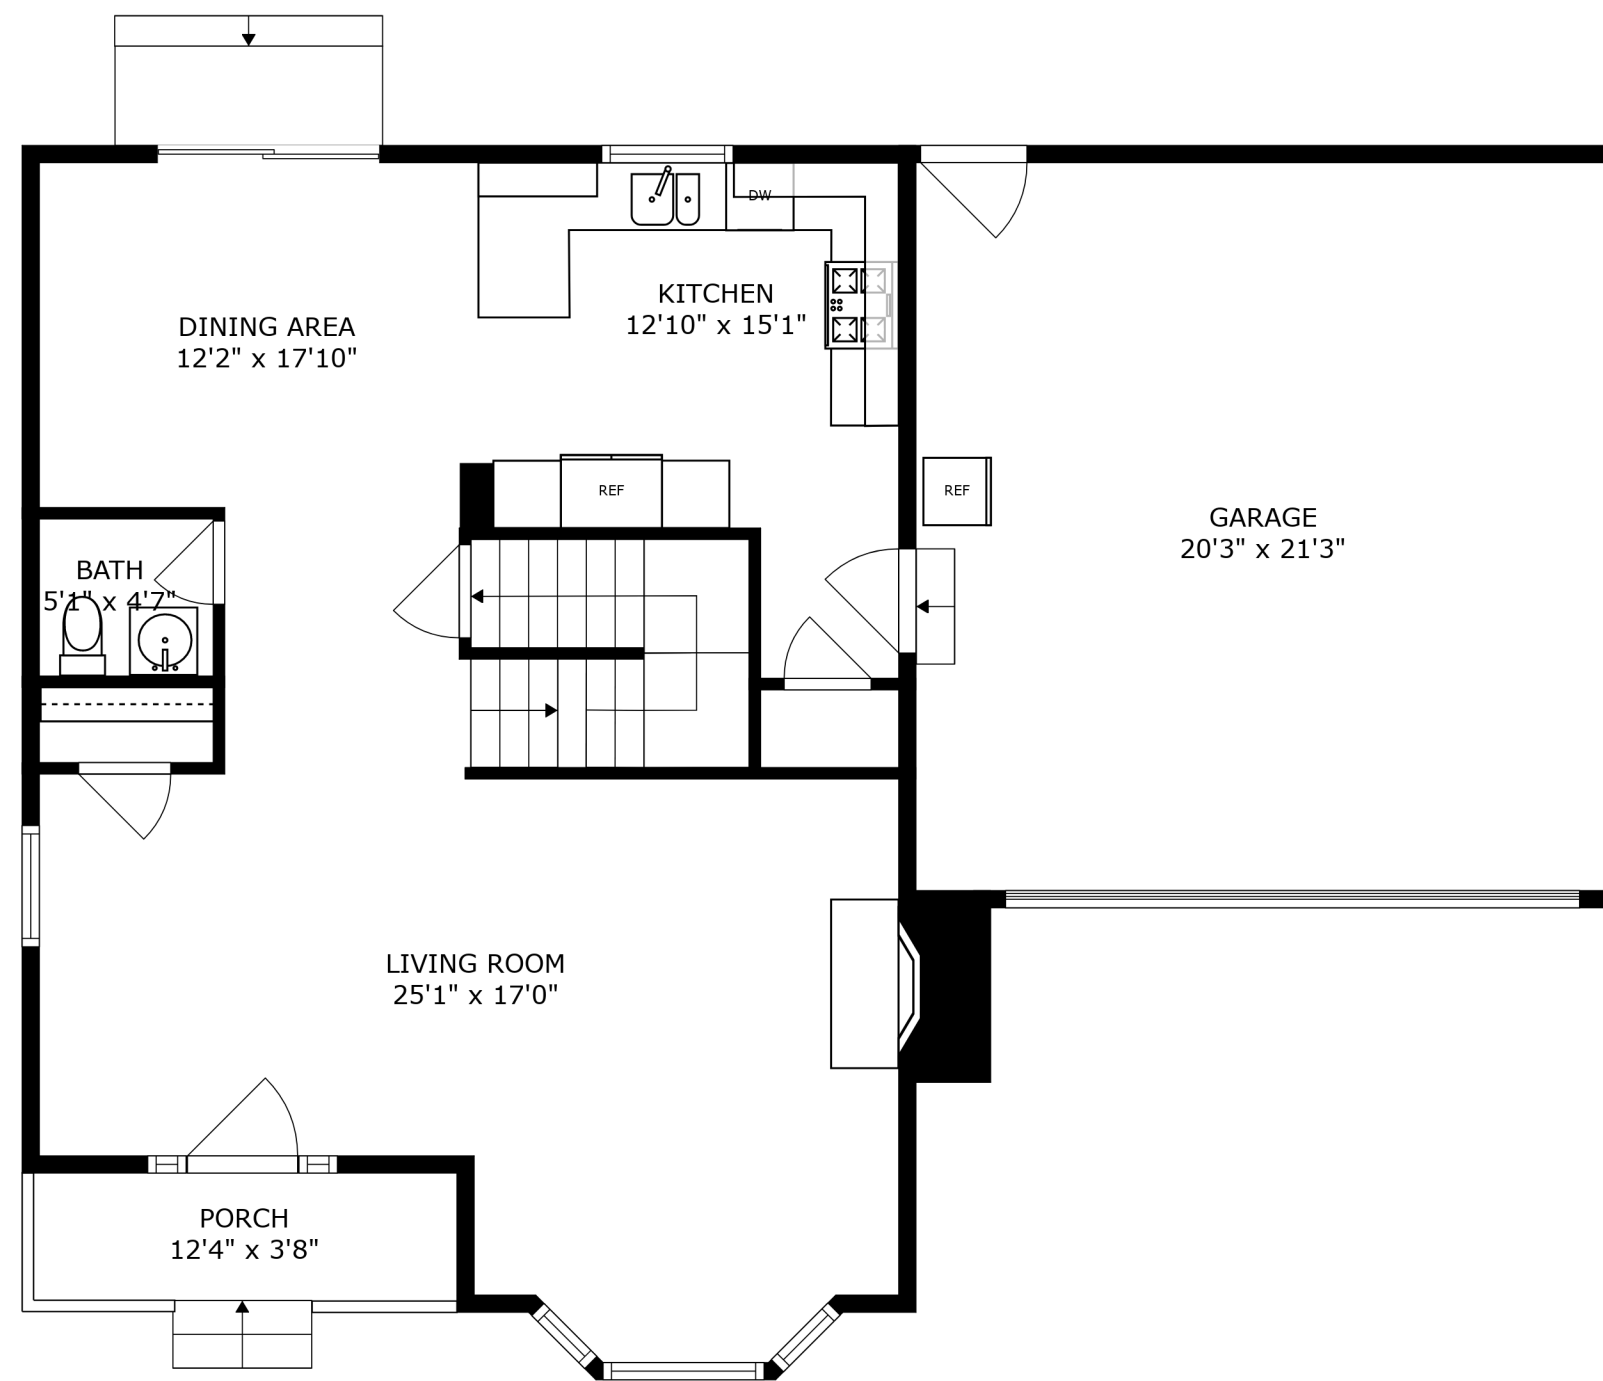

PATIO  
32'6" x 24'6"

FLOOR 2

FLOOR 3

FLOOR 1

SIZES AND DIMENSIONS ARE APPROXIMATE, ACTUAL MAY VARY.

SIZES AND DIMENSIONS ARE APPROXIMATE, ACTUAL MAY VARY.

PATIO  
32'6" x 24'6"

SIZES AND DIMENSIONS ARE APPROXIMATE, ACTUAL MAY VARY.

SIZES AND DIMENSIONS ARE APPROXIMATE, ACTUAL MAY VARY.