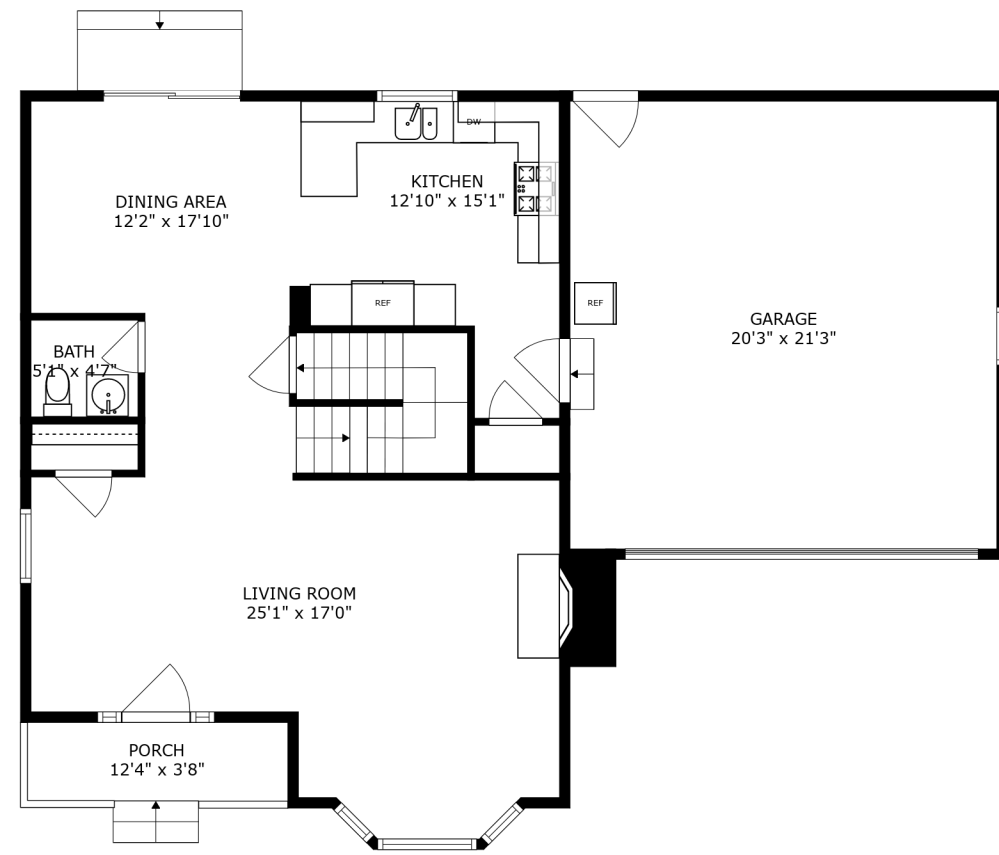

PATIO  
32'6" x 24'6"

FLOOR 2

FLOOR 3

FLOOR 1

SIZES AND DIMENSIONS ARE APPROXIMATE, ACTUAL MAY VARY.

SIZES AND DIMENSIONS ARE APPROXIMATE, ACTUAL MAY VARY.

PATIO  
32'6" x 24'6"

SIZES AND DIMENSIONS ARE APPROXIMATE, ACTUAL MAY VARY.

SIZES AND DIMENSIONS ARE APPROXIMATE, ACTUAL MAY VARY.