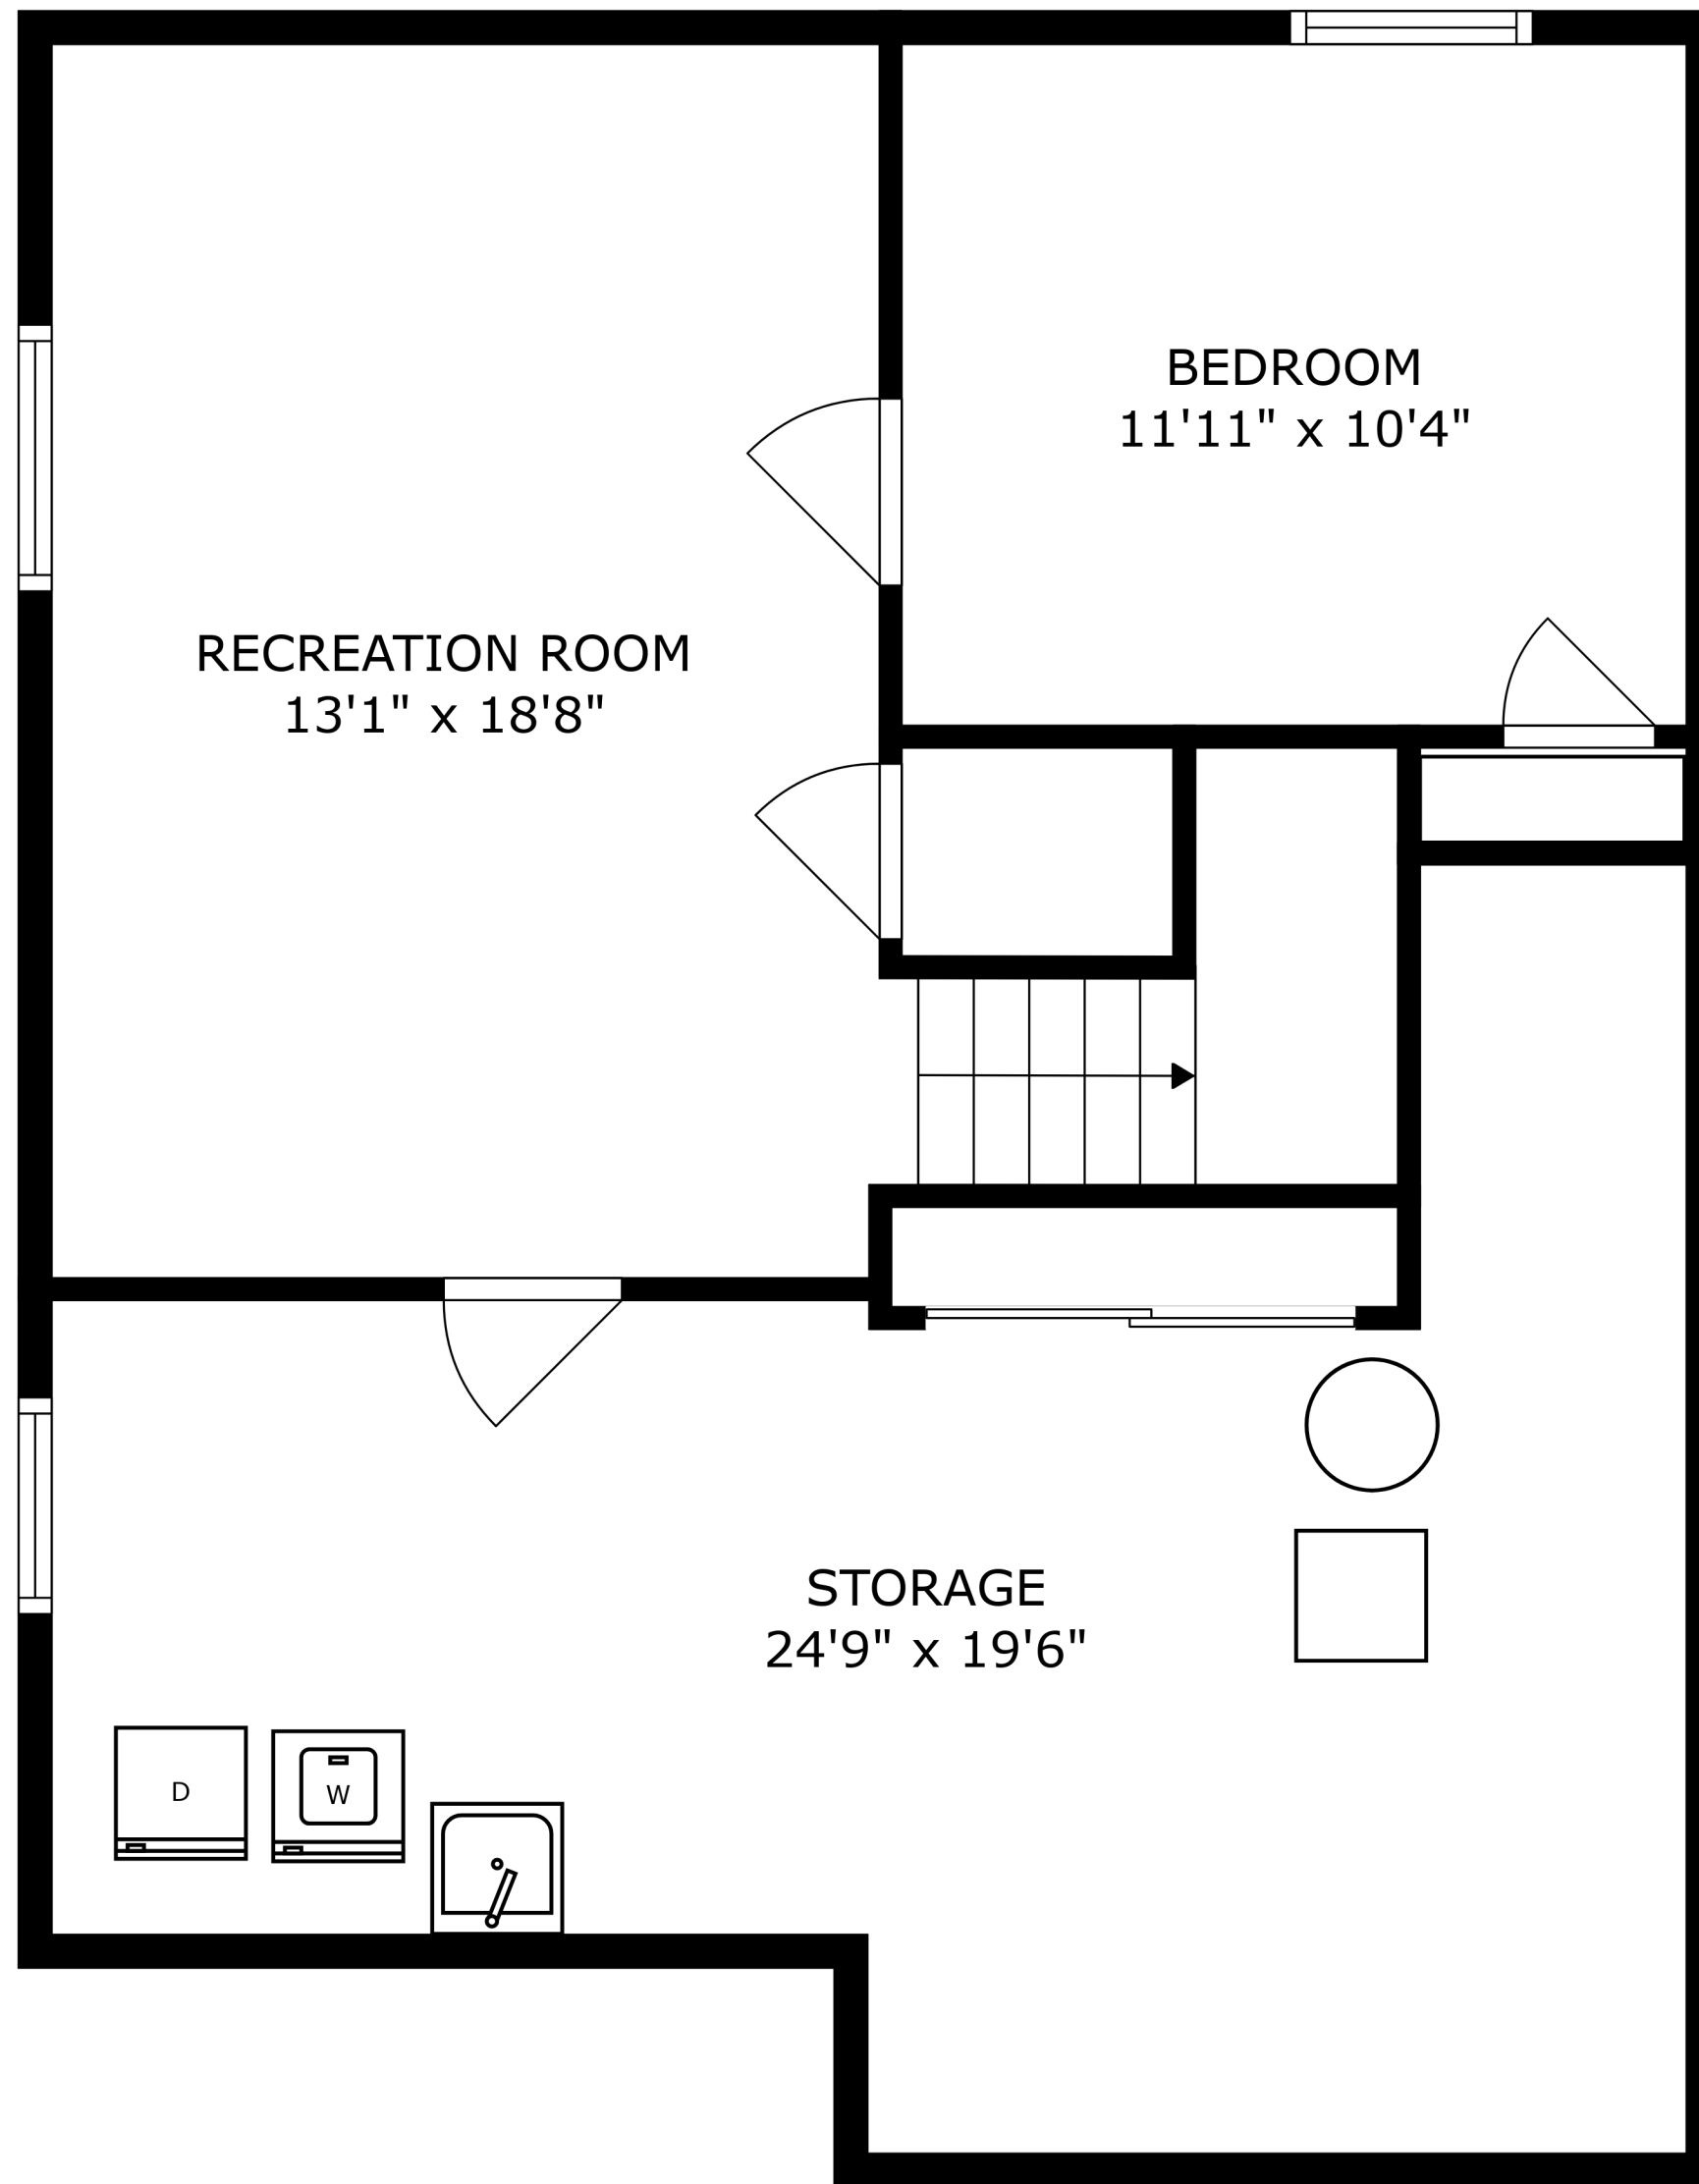

PATIO  
32'6" x 24'6"

FLOOR 2

FLOOR 3

FLOOR 1

SIZES AND DIMENSIONS ARE APPROXIMATE, ACTUAL MAY VARY.

SIZES AND DIMENSIONS ARE APPROXIMATE, ACTUAL MAY VARY.

PATIO  
32'6" x 24'6"

SIZES AND DIMENSIONS ARE APPROXIMATE, ACTUAL MAY VARY.

SIZES AND DIMENSIONS ARE APPROXIMATE, ACTUAL MAY VARY.