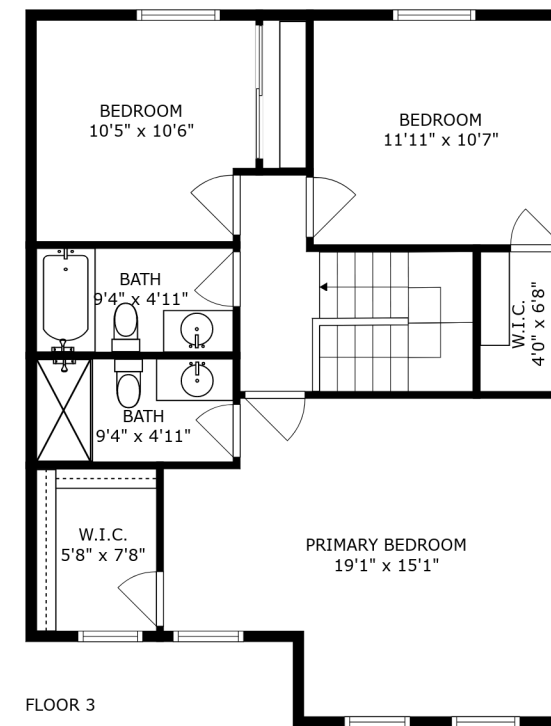

PATIO  
32'6" x 24'6"

FLOOR 2

FLOOR 3

FLOOR 1

SIZES AND DIMENSIONS ARE APPROXIMATE, ACTUAL MAY VARY.

SIZES AND DIMENSIONS ARE APPROXIMATE, ACTUAL MAY VARY.

PATIO  
32'6" x 24'6"

SIZES AND DIMENSIONS ARE APPROXIMATE, ACTUAL MAY VARY.

SIZES AND DIMENSIONS ARE APPROXIMATE, ACTUAL MAY VARY.