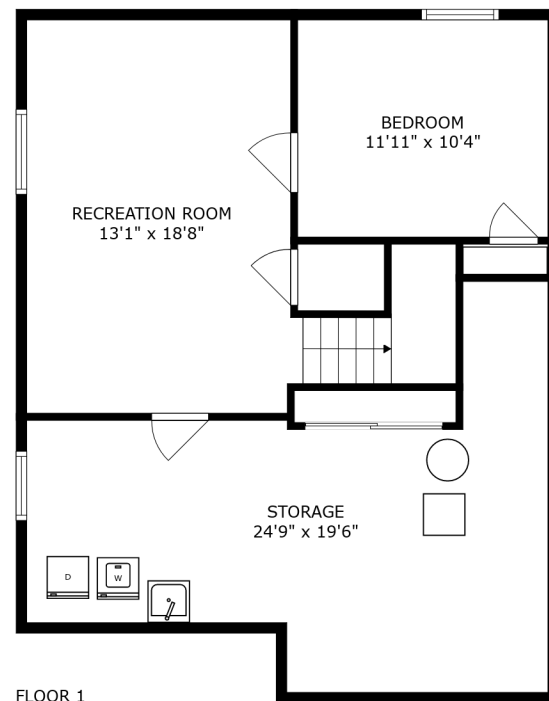

PATIO  
32'6" x 24'6"

FLOOR 2

FLOOR 3

FLOOR 1

SIZES AND DIMENSIONS ARE APPROXIMATE, ACTUAL MAY VARY.

SIZES AND DIMENSIONS ARE APPROXIMATE, ACTUAL MAY VARY.

PATIO  
32'6" x 24'6"

SIZES AND DIMENSIONS ARE APPROXIMATE, ACTUAL MAY VARY.

SIZES AND DIMENSIONS ARE APPROXIMATE, ACTUAL MAY VARY.