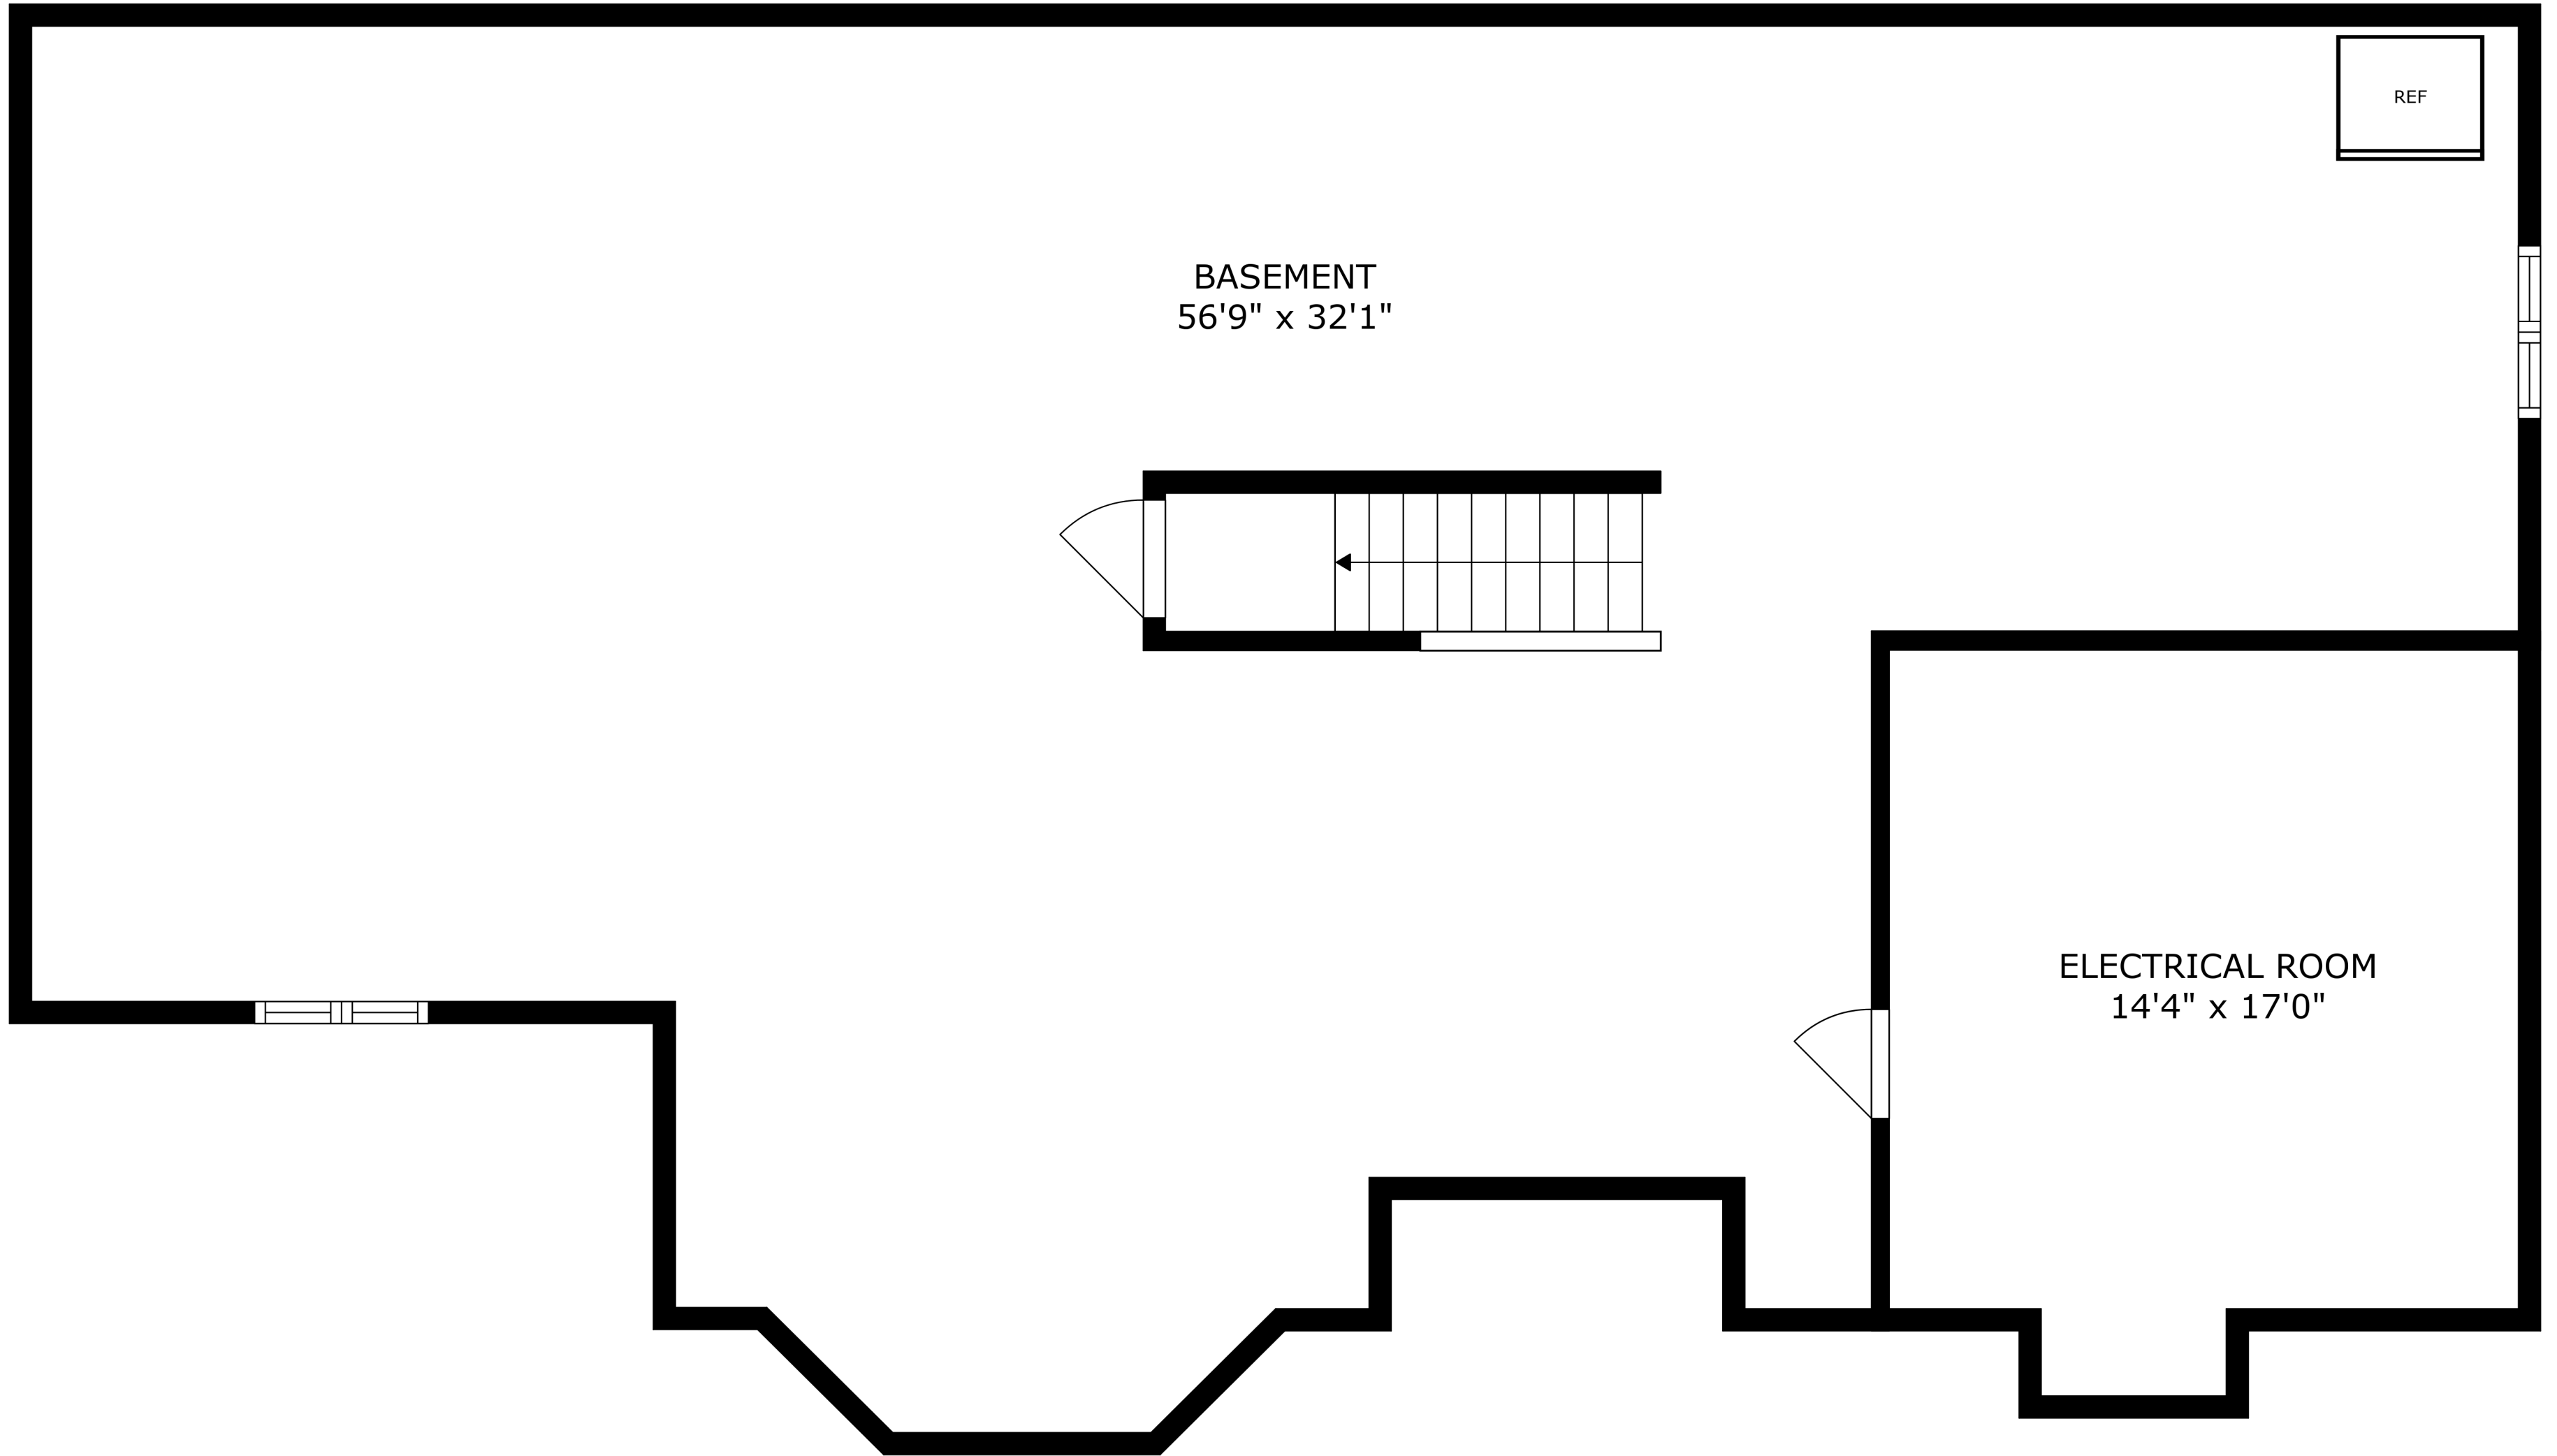

SIZES AND DIMENSIONS ARE APPROXIMATE, ACTUAL MAY VARY.

SIZES AND DIMENSIONS ARE APPROXIMATE, ACTUAL MAY VARY.

SIZES AND DIMENSIONS ARE APPROXIMATE, ACTUAL MAY VARY.

BASEMENT
56'9" x 32'1"

REF

ELECTRICAL ROOM
14'4" x 17'0"

SIZES AND DIMENSIONS ARE APPROXIMATE, ACTUAL MAY VARY.