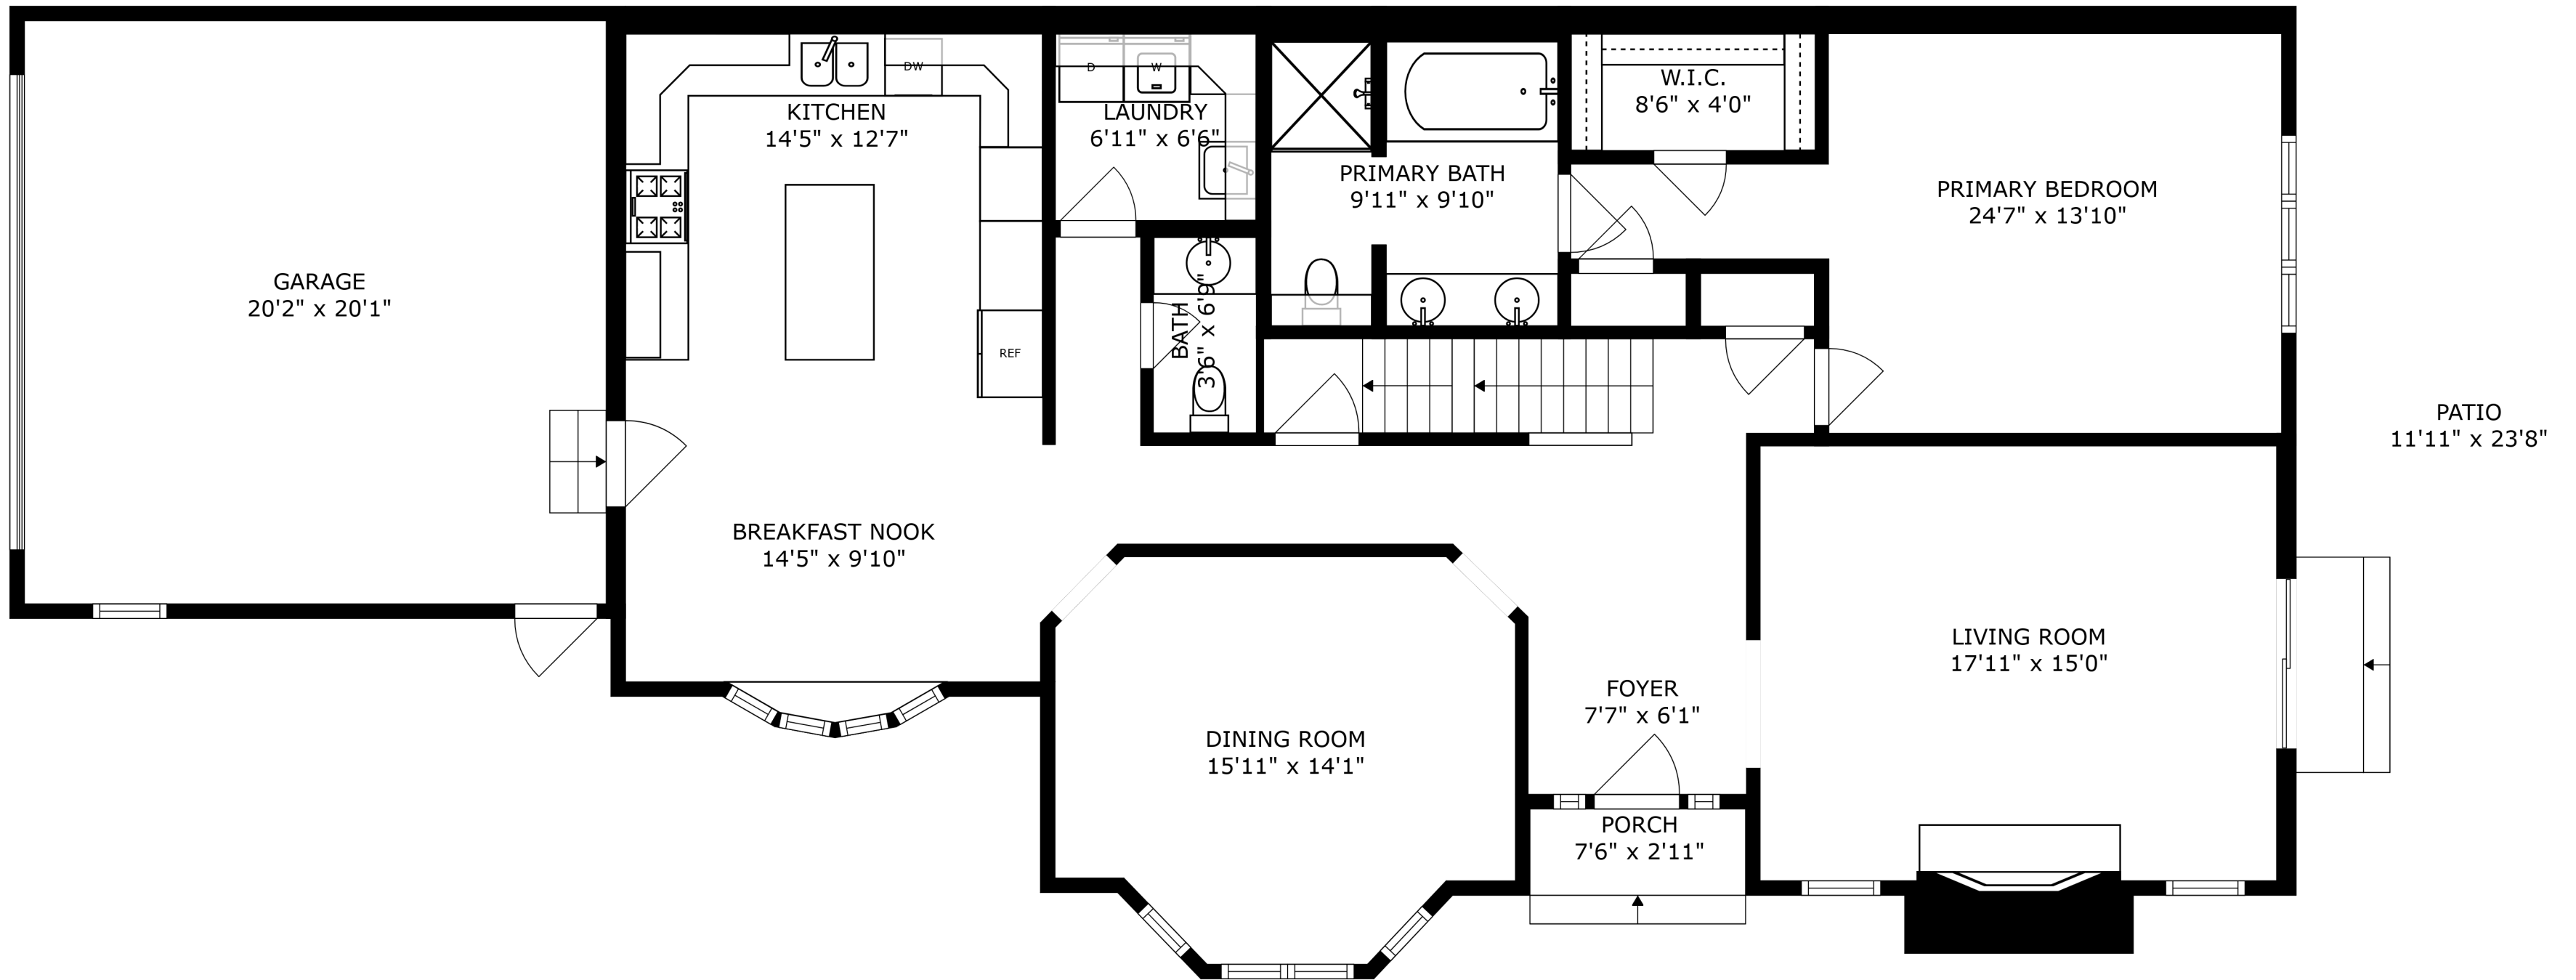

SIZES AND DIMENSIONS ARE APPROXIMATE, ACTUAL MAY VARY.

SIZES AND DIMENSIONS ARE APPROXIMATE, ACTUAL MAY VARY.

SIZES AND DIMENSIONS ARE APPROXIMATE, ACTUAL MAY VARY.

BASEMENT
56'9" x 32'1"

REF

ELECTRICAL ROOM
14'4" x 17'0"

SIZES AND DIMENSIONS ARE APPROXIMATE, ACTUAL MAY VARY.