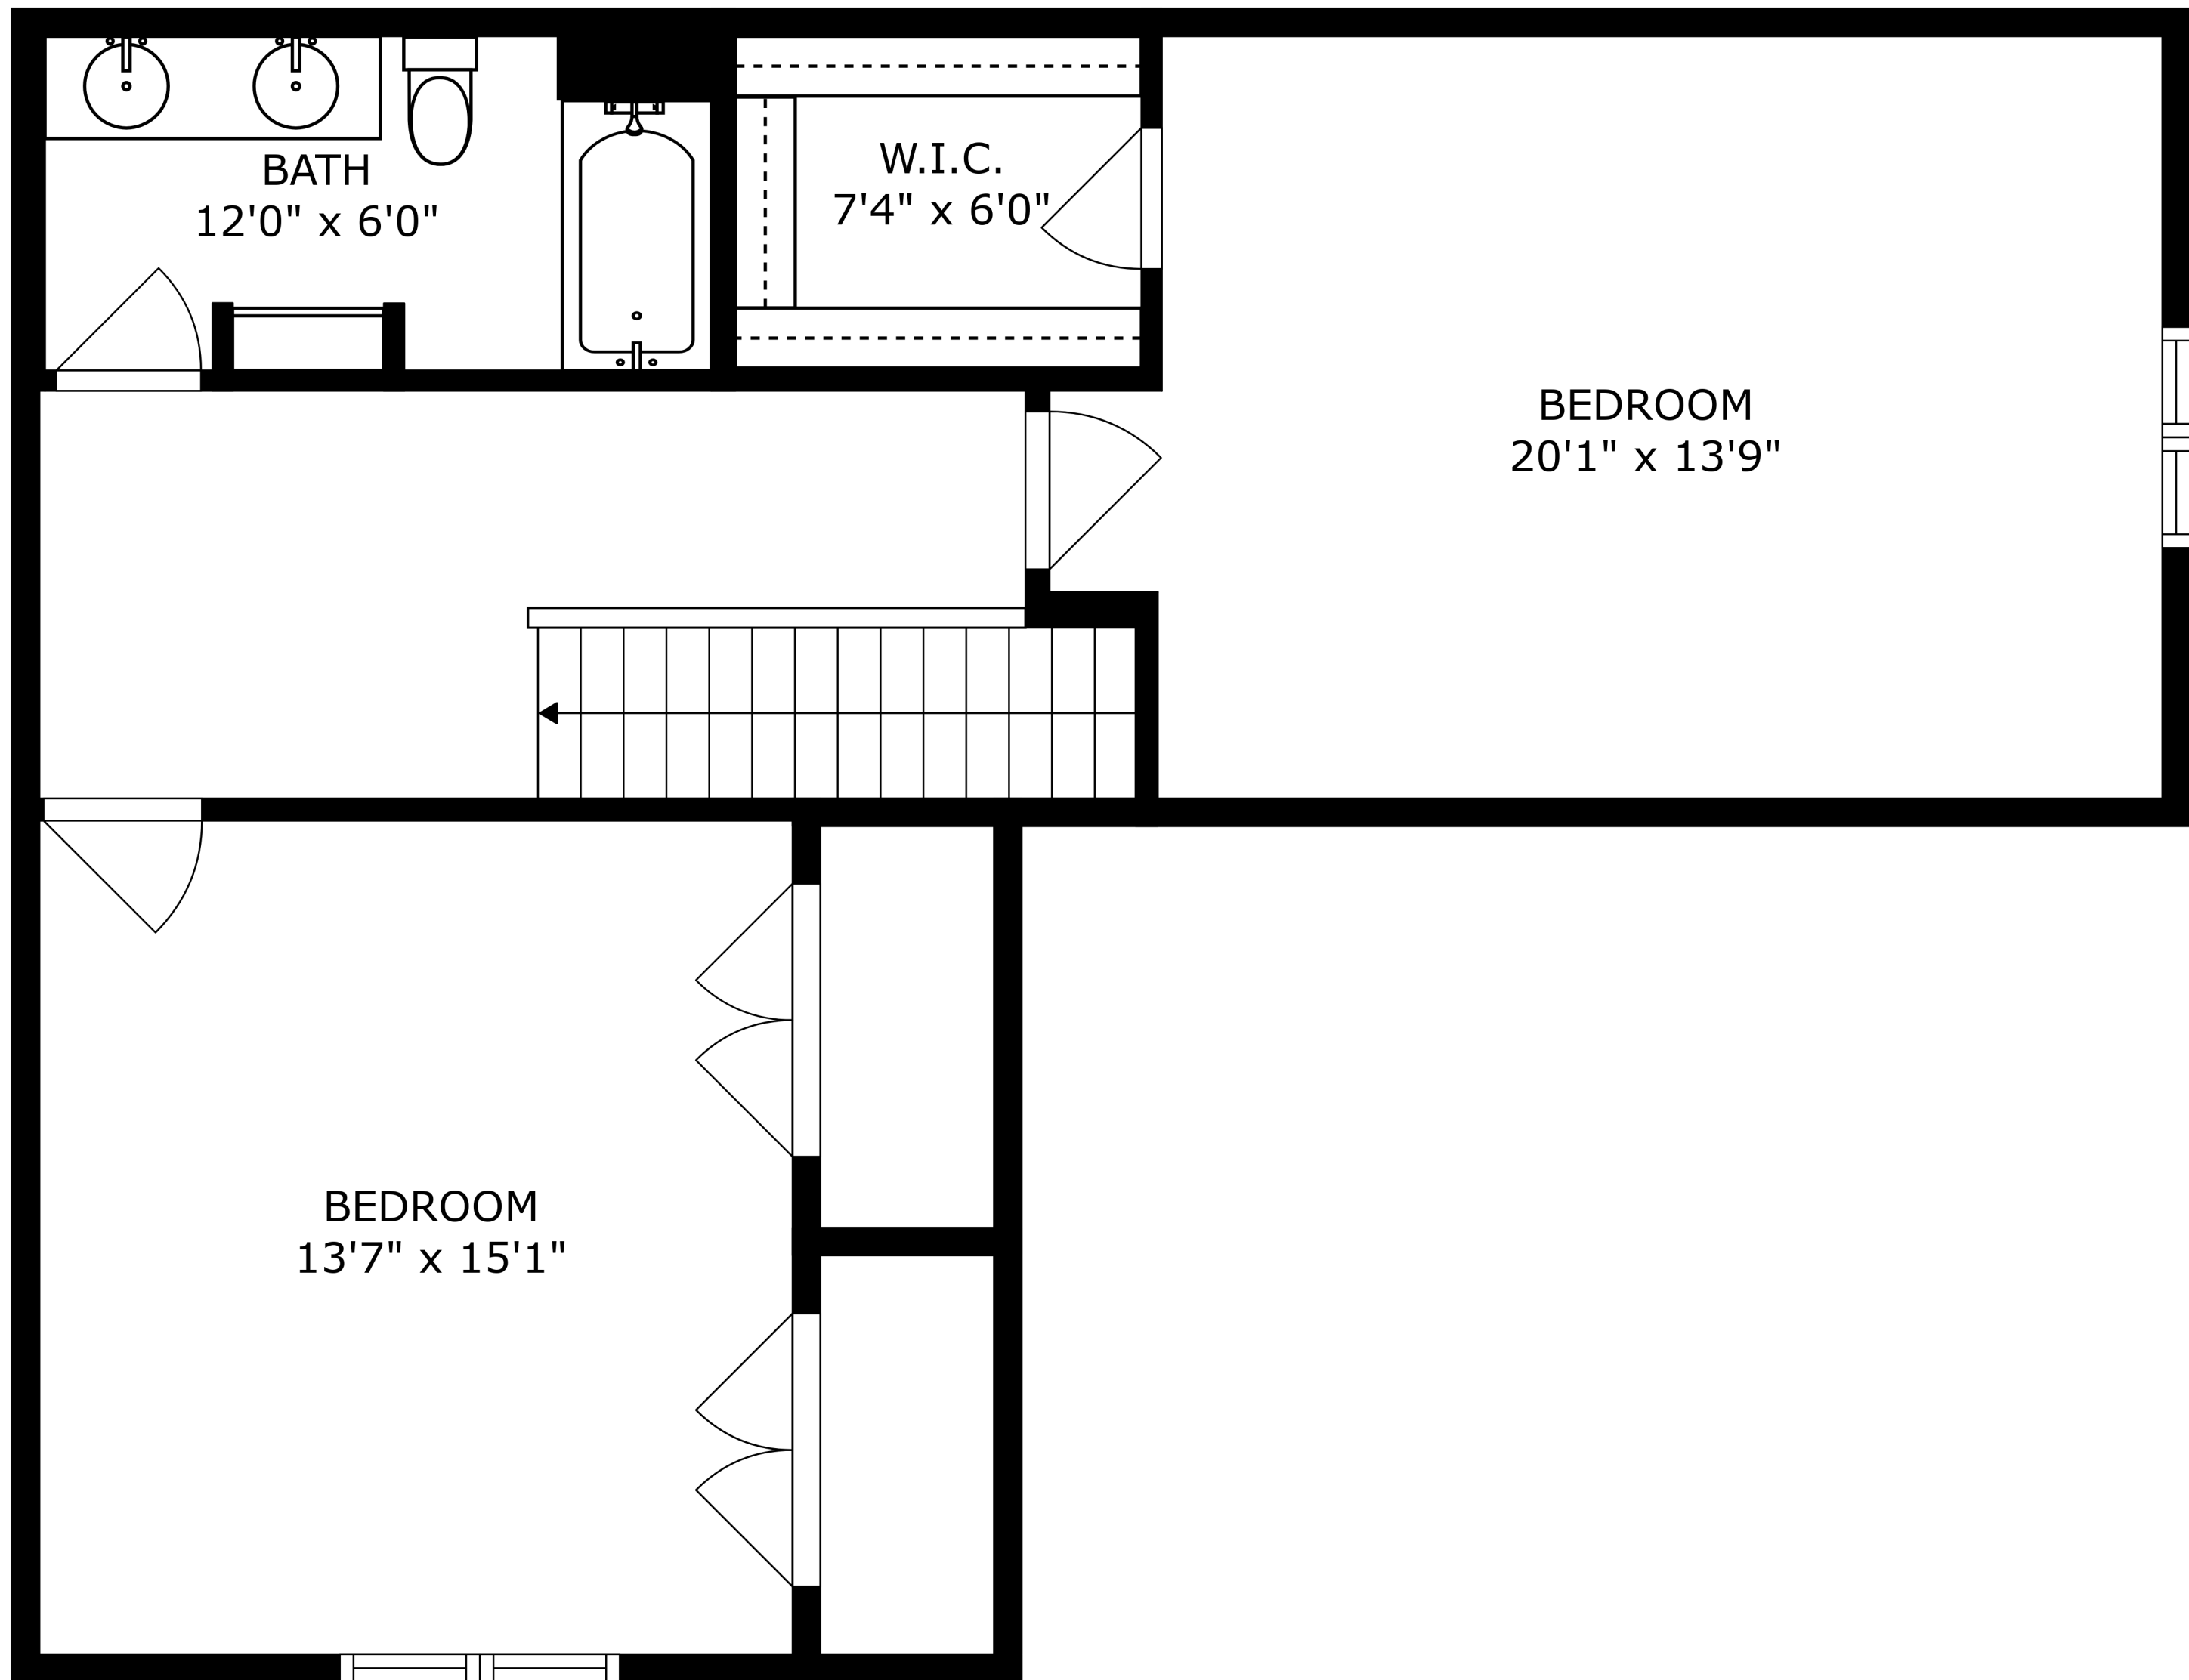

SIZES AND DIMENSIONS ARE APPROXIMATE, ACTUAL MAY VARY.

SIZES AND DIMENSIONS ARE APPROXIMATE, ACTUAL MAY VARY.

SIZES AND DIMENSIONS ARE APPROXIMATE, ACTUAL MAY VARY.

BASEMENT
56'9" x 32'1"

REF

ELECTRICAL ROOM
14'4" x 17'0"

SIZES AND DIMENSIONS ARE APPROXIMATE, ACTUAL MAY VARY.