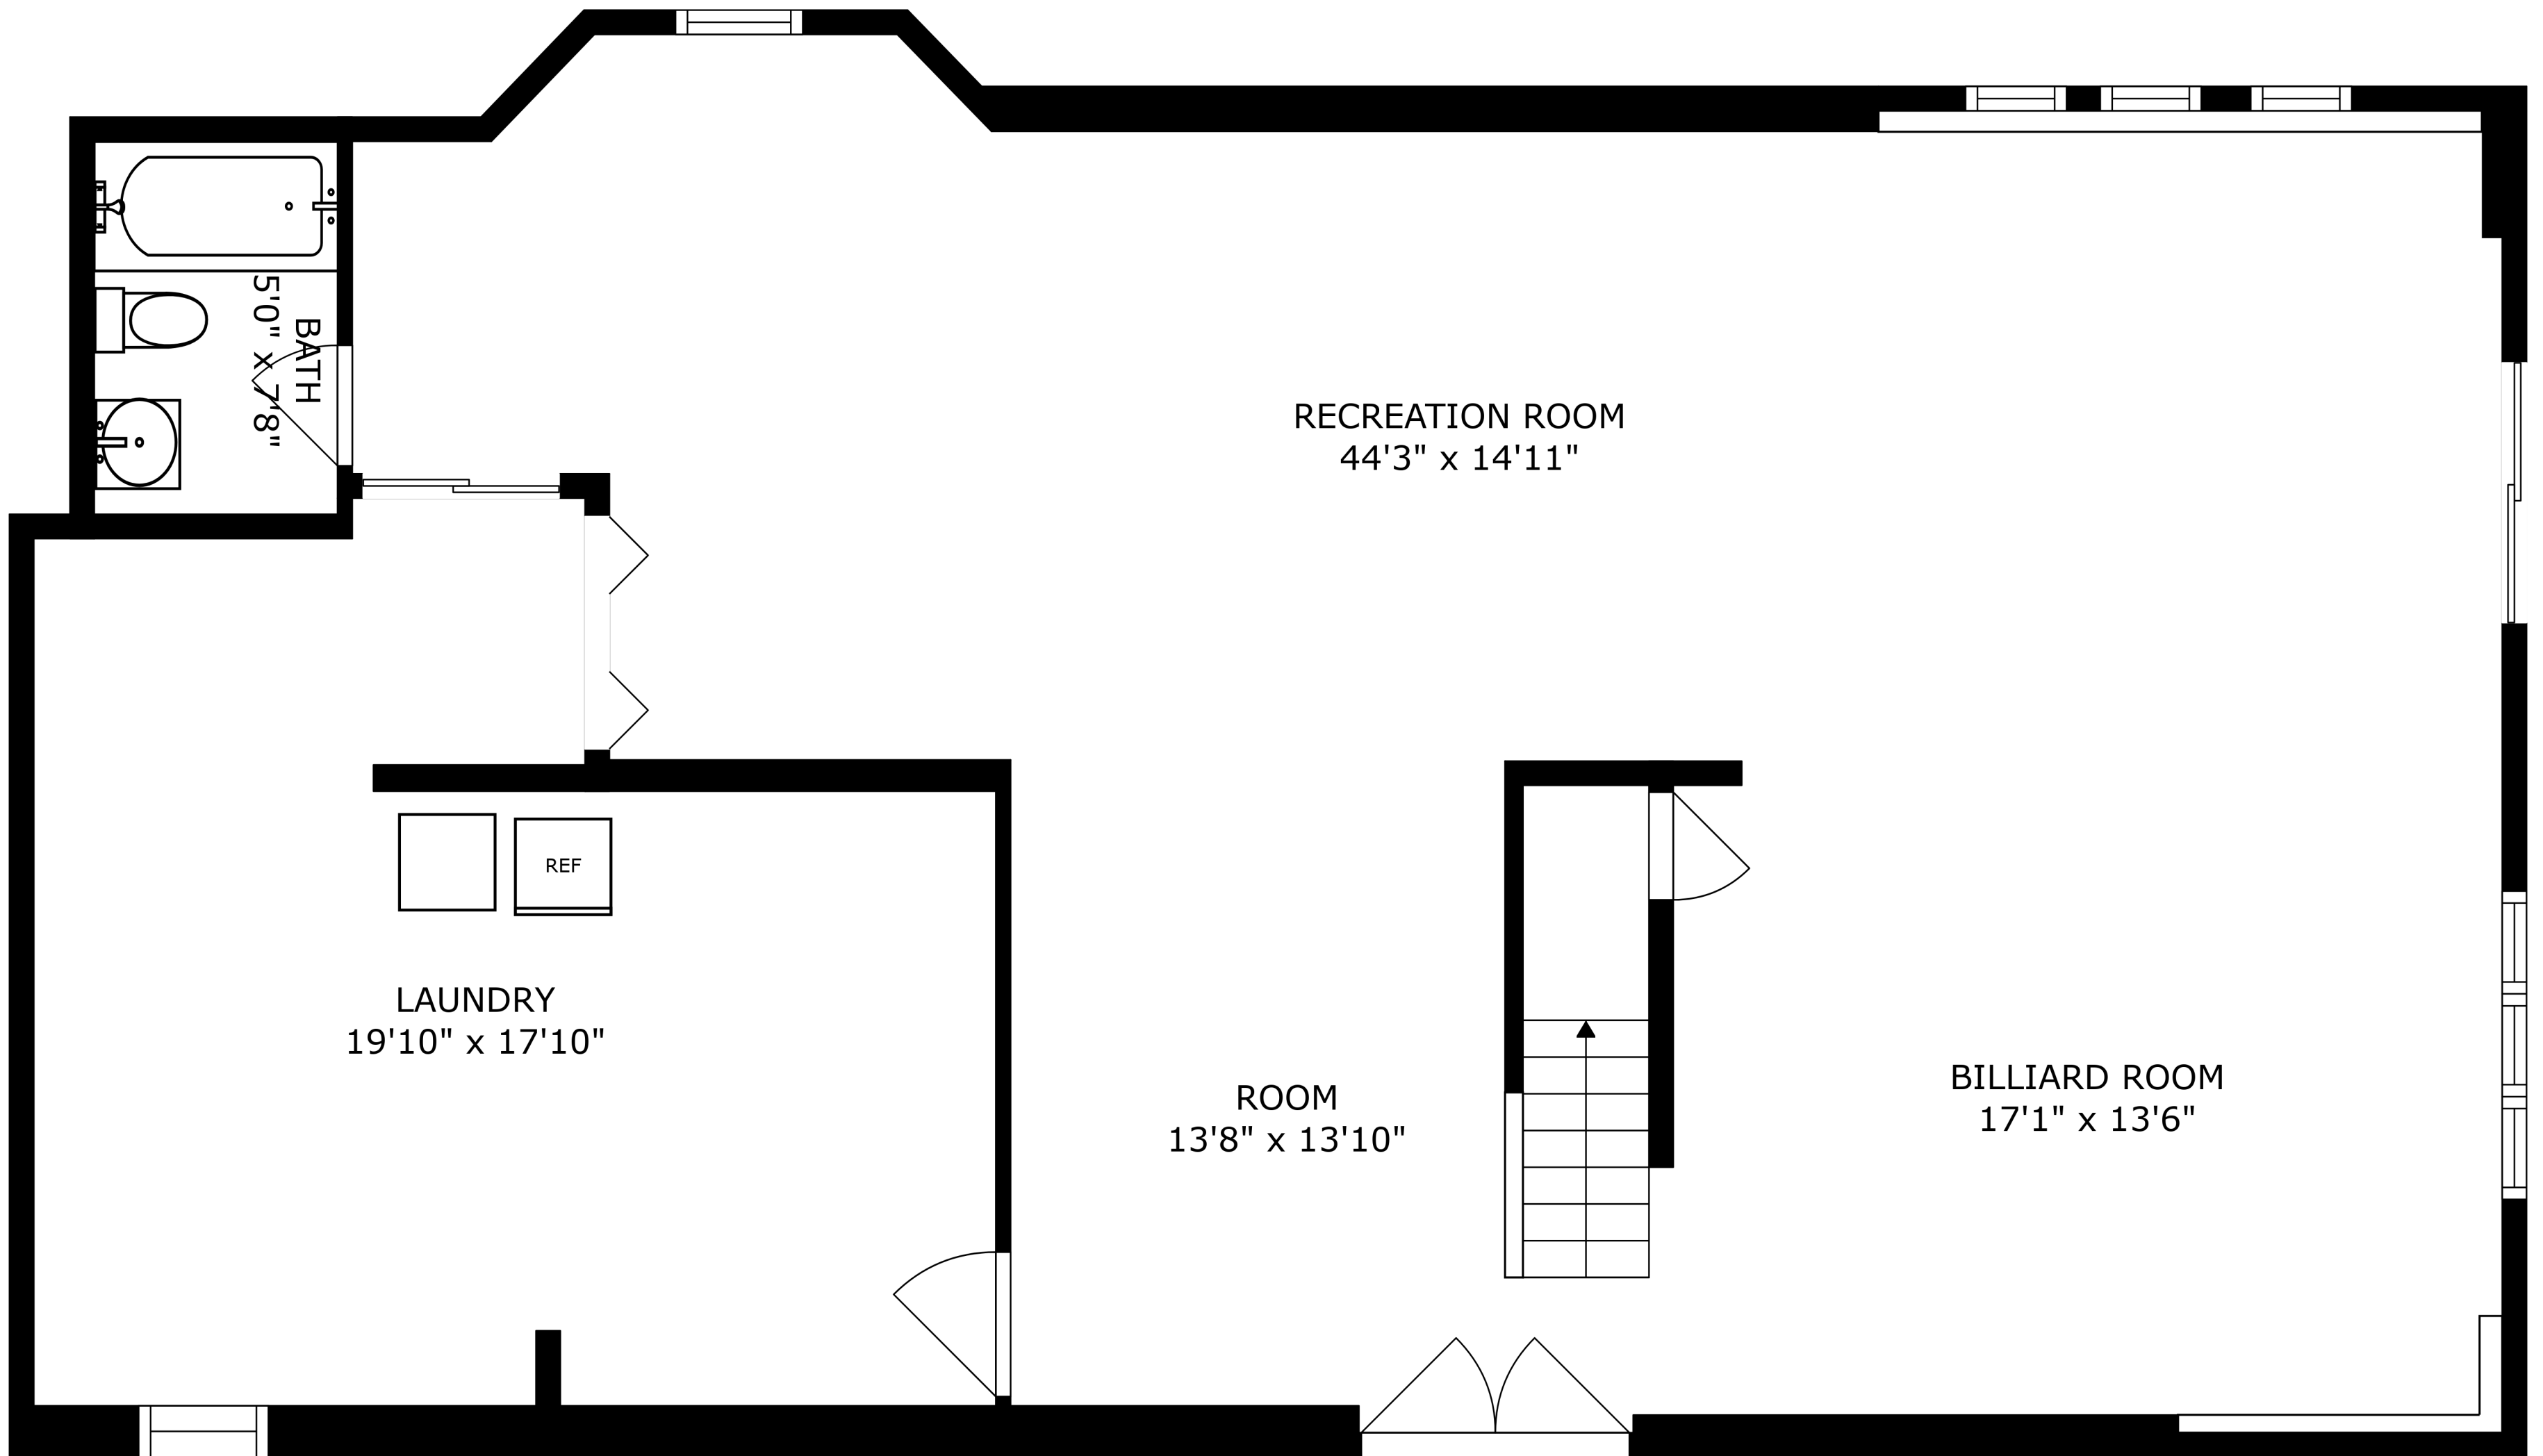

SIZES AND DIMENSIONS ARE APPROXIMATE, ACTUAL MAY VARY.

BEDROOM
16'0" x 20'11"

SITTING ROOM
5'8" x 7'10"

BATH
10'5" x 7'5"

BEDROOM
14'10" x 21'6"

OPEN TO BELOW

SIZES AND DIMENSIONS ARE APPROXIMATE, ACTUAL MAY VARY.

SIZES AND DIMENSIONS ARE APPROXIMATE, ACTUAL MAY VARY.