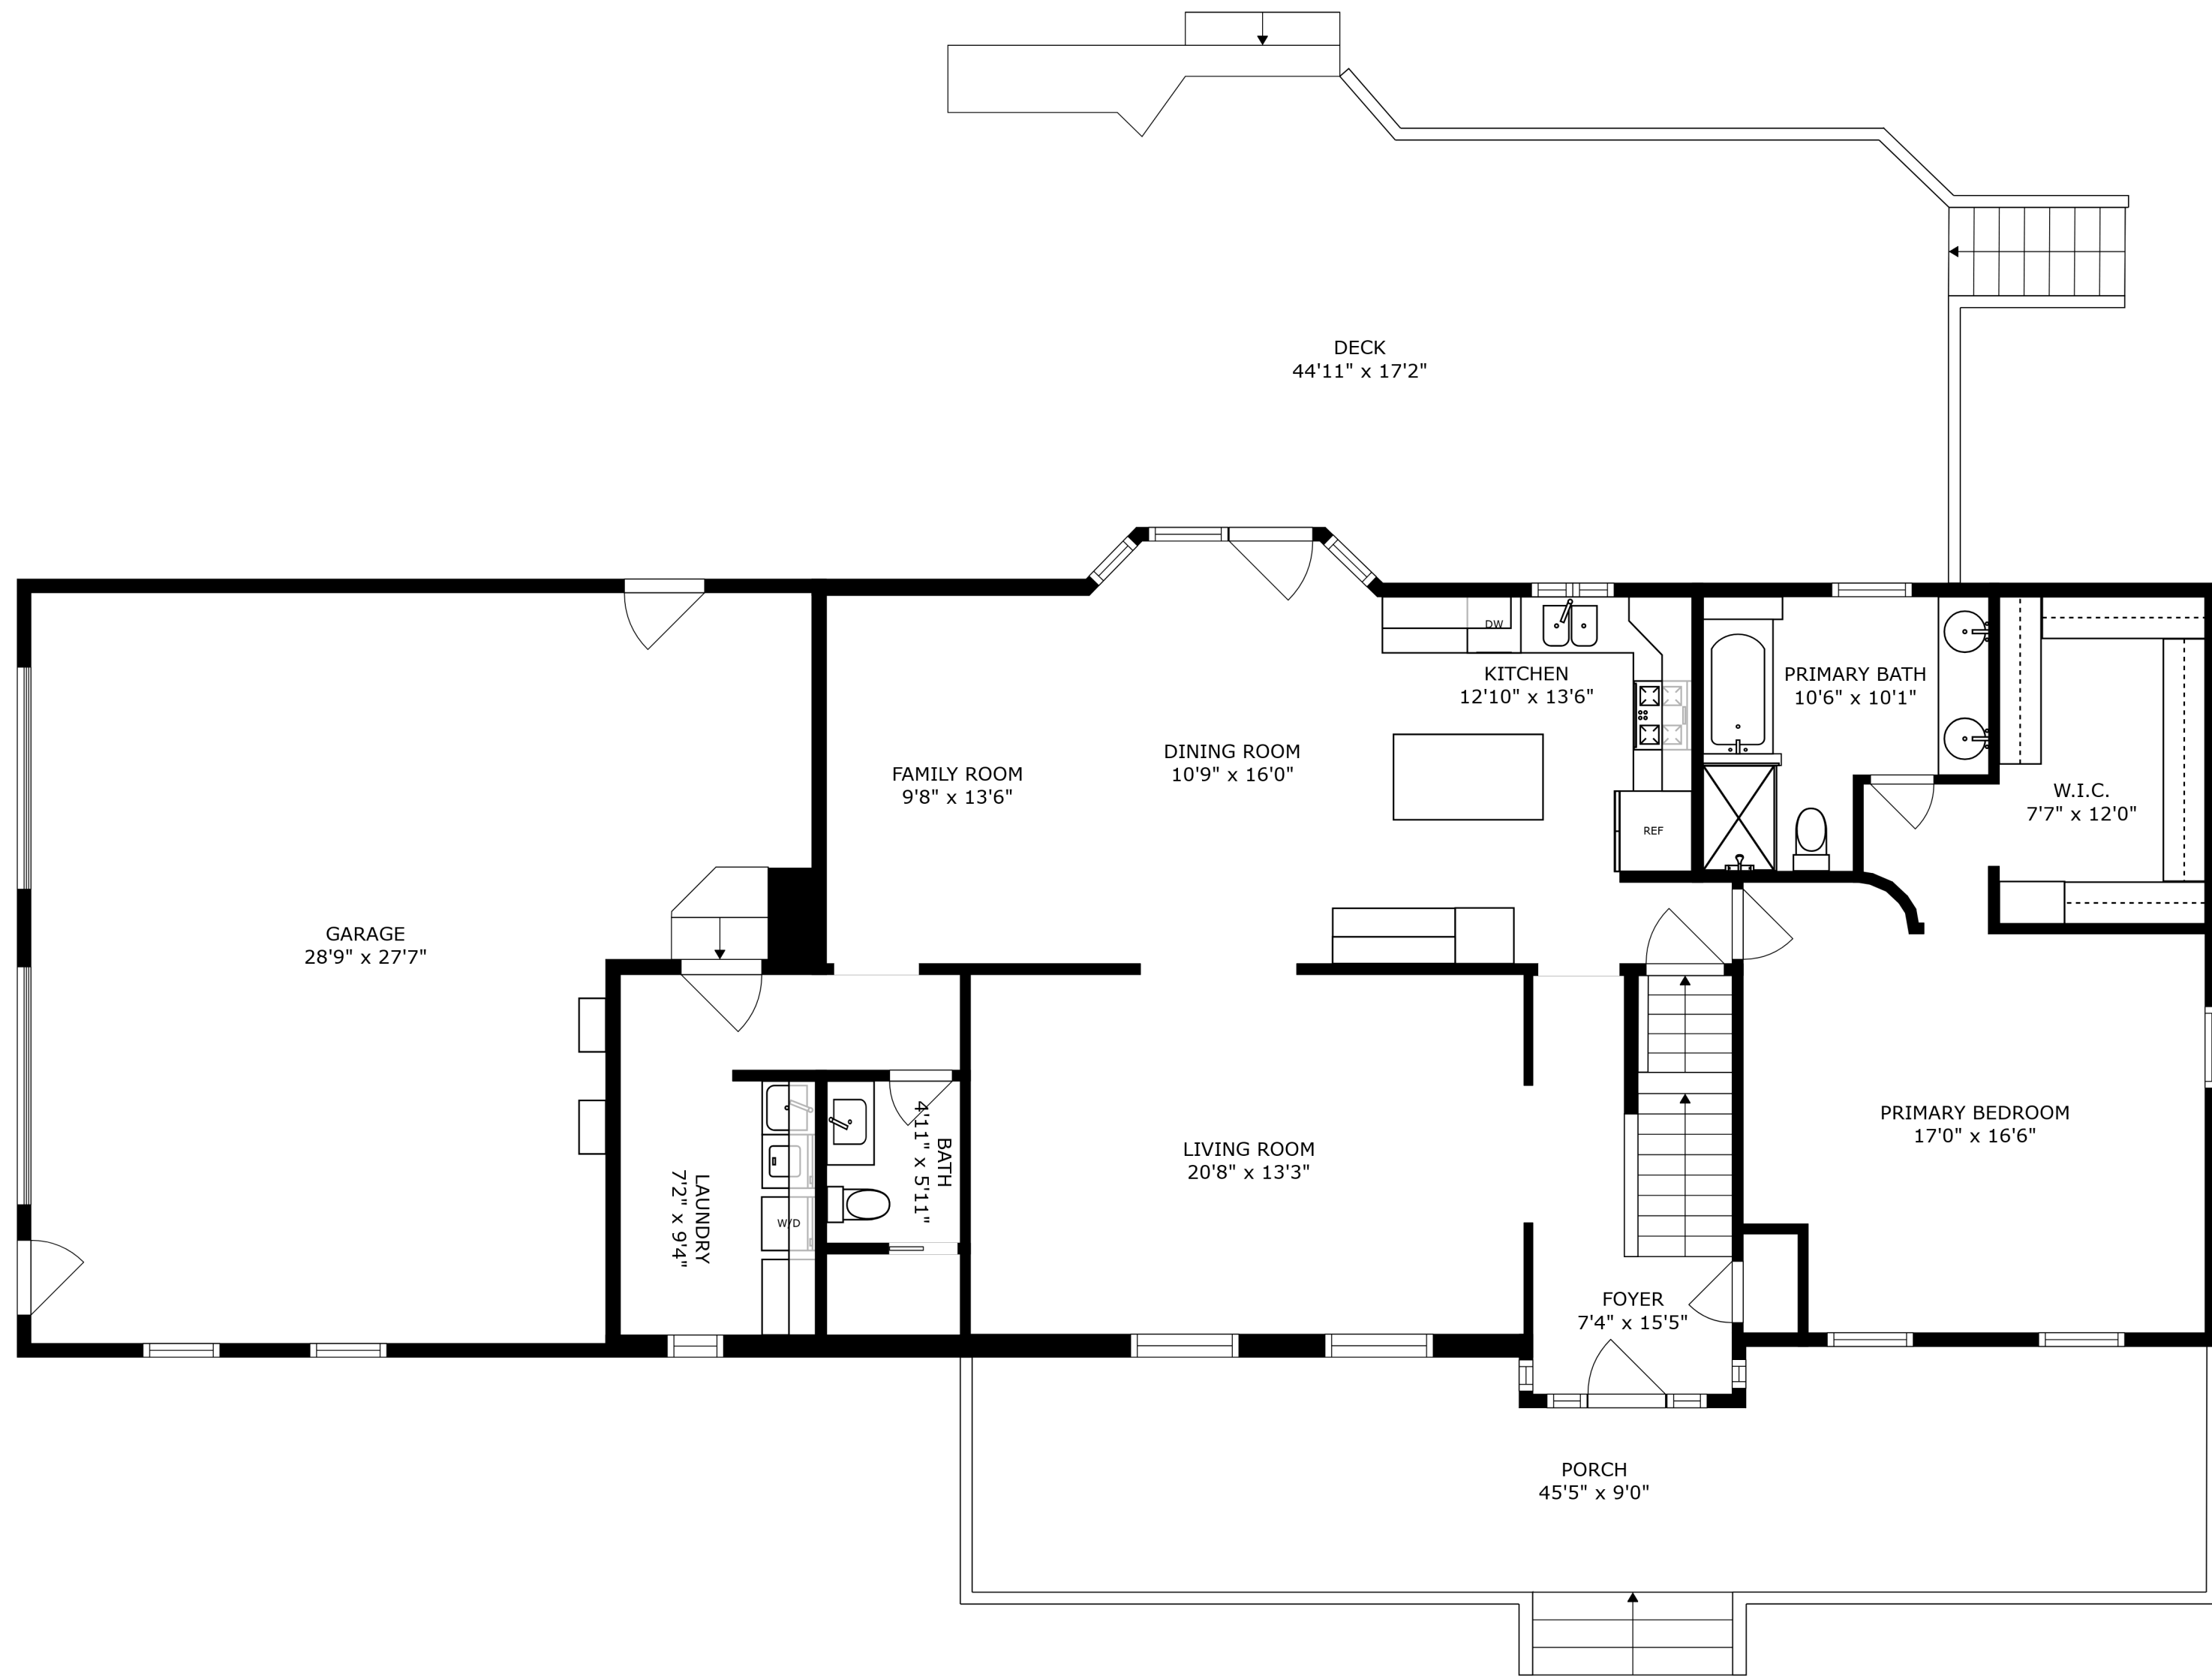

SIZES AND DIMENSIONS ARE APPROXIMATE, ACTUAL MAY VARY.

BEDROOM
16'0" x 20'11"

SITTING ROOM
5'8" x 7'10"

BATH
10'5" x 7'5"

BEDROOM
14'10" x 21'6"

OPEN TO BELOW

SIZES AND DIMENSIONS ARE APPROXIMATE, ACTUAL MAY VARY.

SIZES AND DIMENSIONS ARE APPROXIMATE, ACTUAL MAY VARY.