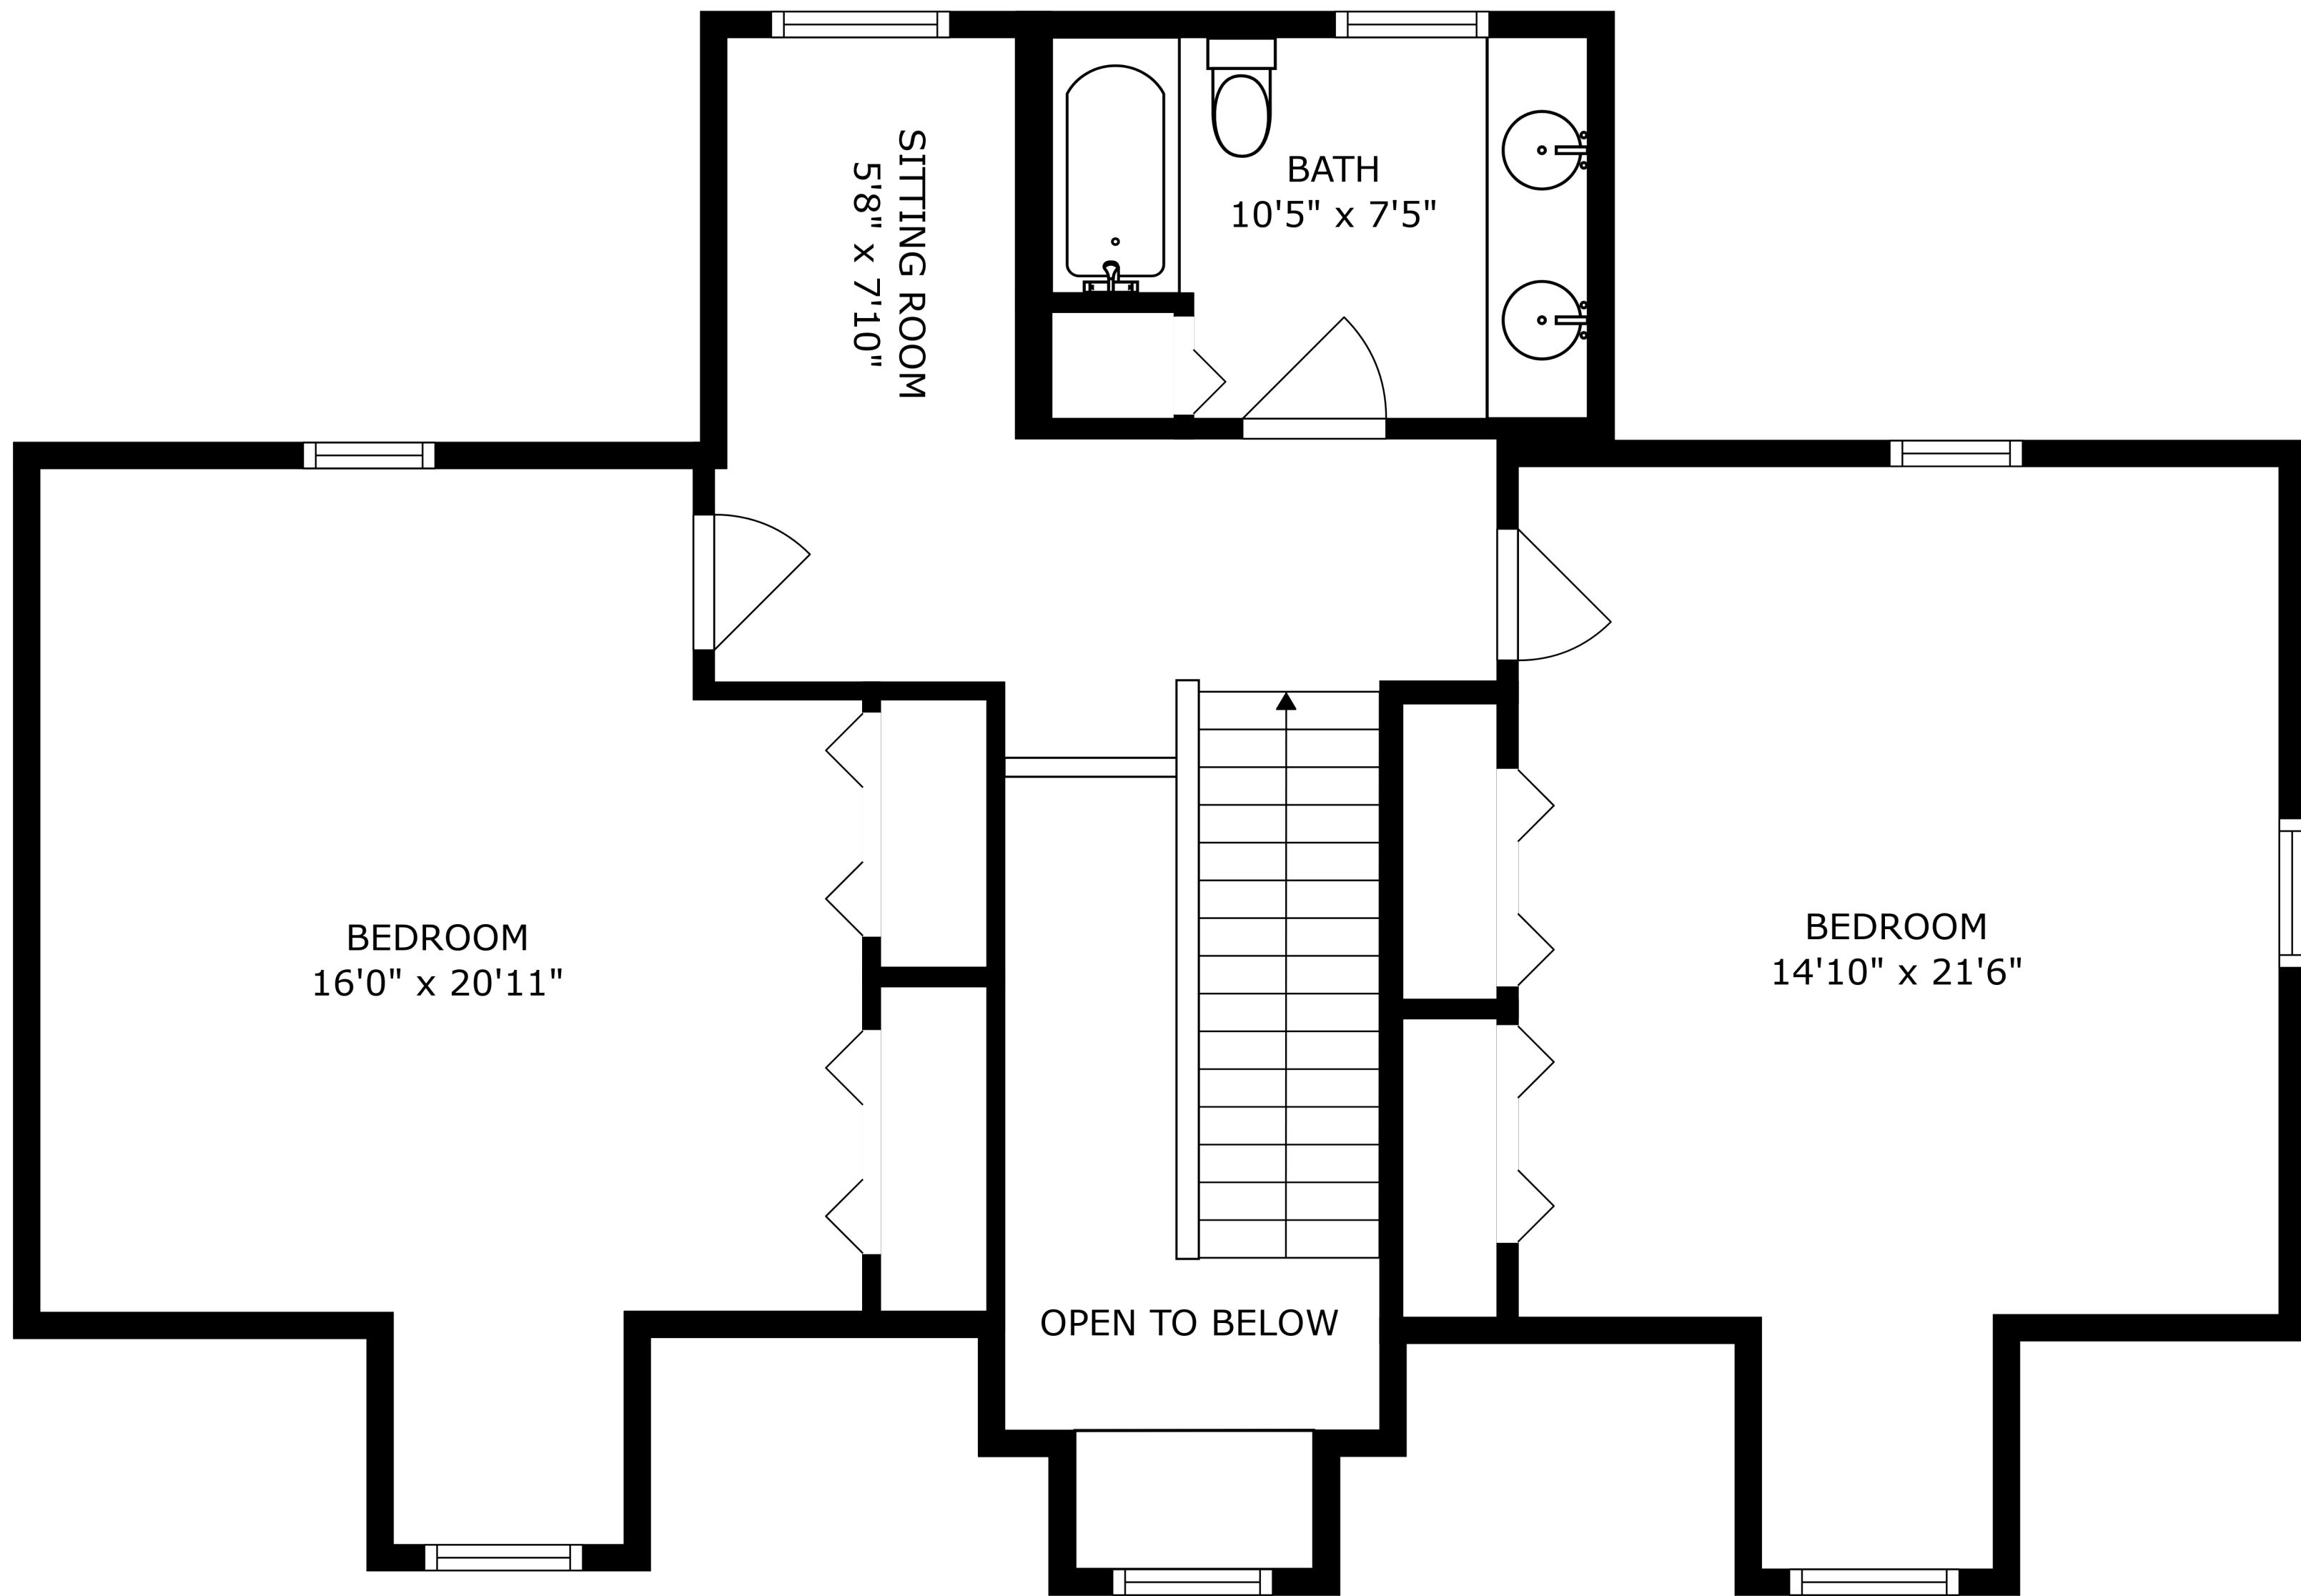

SIZES AND DIMENSIONS ARE APPROXIMATE, ACTUAL MAY VARY.

BEDROOM
16'0" x 20'11"

SITTING ROOM
5'8" x 7'10"

BATH
10'5" x 7'5"

BEDROOM
14'10" x 21'6"

OPEN TO BELOW

SIZES AND DIMENSIONS ARE APPROXIMATE, ACTUAL MAY VARY.

SIZES AND DIMENSIONS ARE APPROXIMATE, ACTUAL MAY VARY.