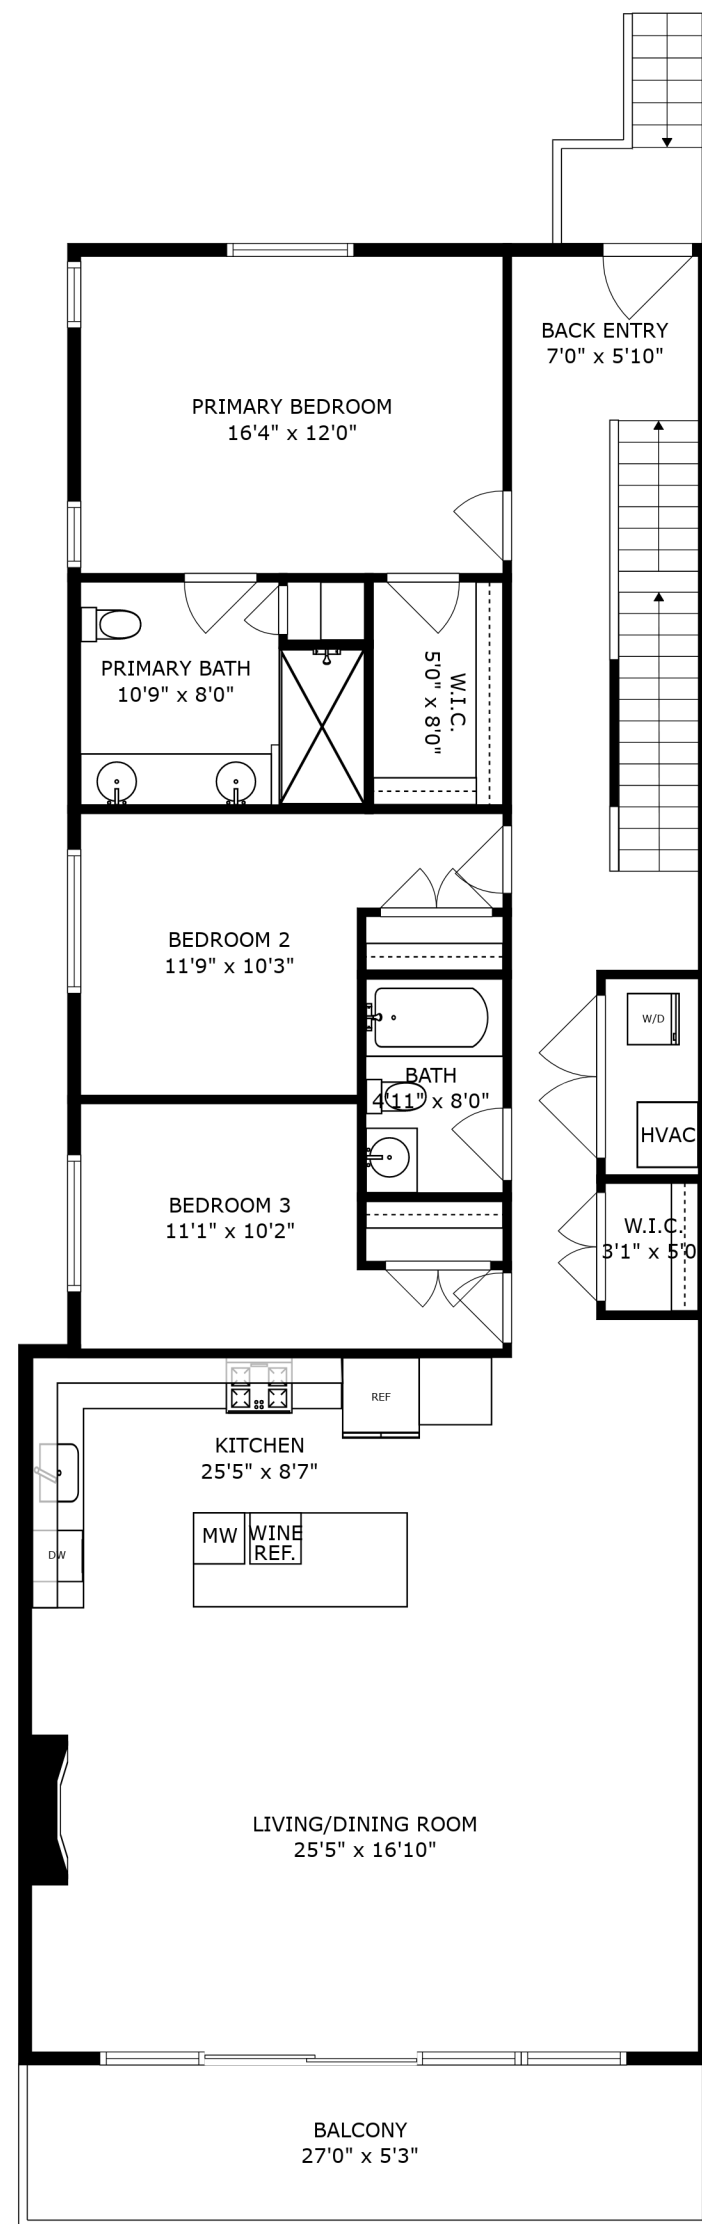

FLOOR 4

FLOOR 5

SIZES AND DIMENSIONS ARE APPROXIMATE, ACTUAL MAY VARY.

ROOFTOP
24'4" x 65'6"

LOFT
5'1" x 17'0"

SIZES AND DIMENSIONS ARE APPROXIMATE, ACTUAL MAY VARY.

SIZES AND DIMENSIONS ARE APPROXIMATE, ACTUAL MAY VARY.

SIZES AND DIMENSIONS ARE APPROXIMATE, ACTUAL MAY VARY.