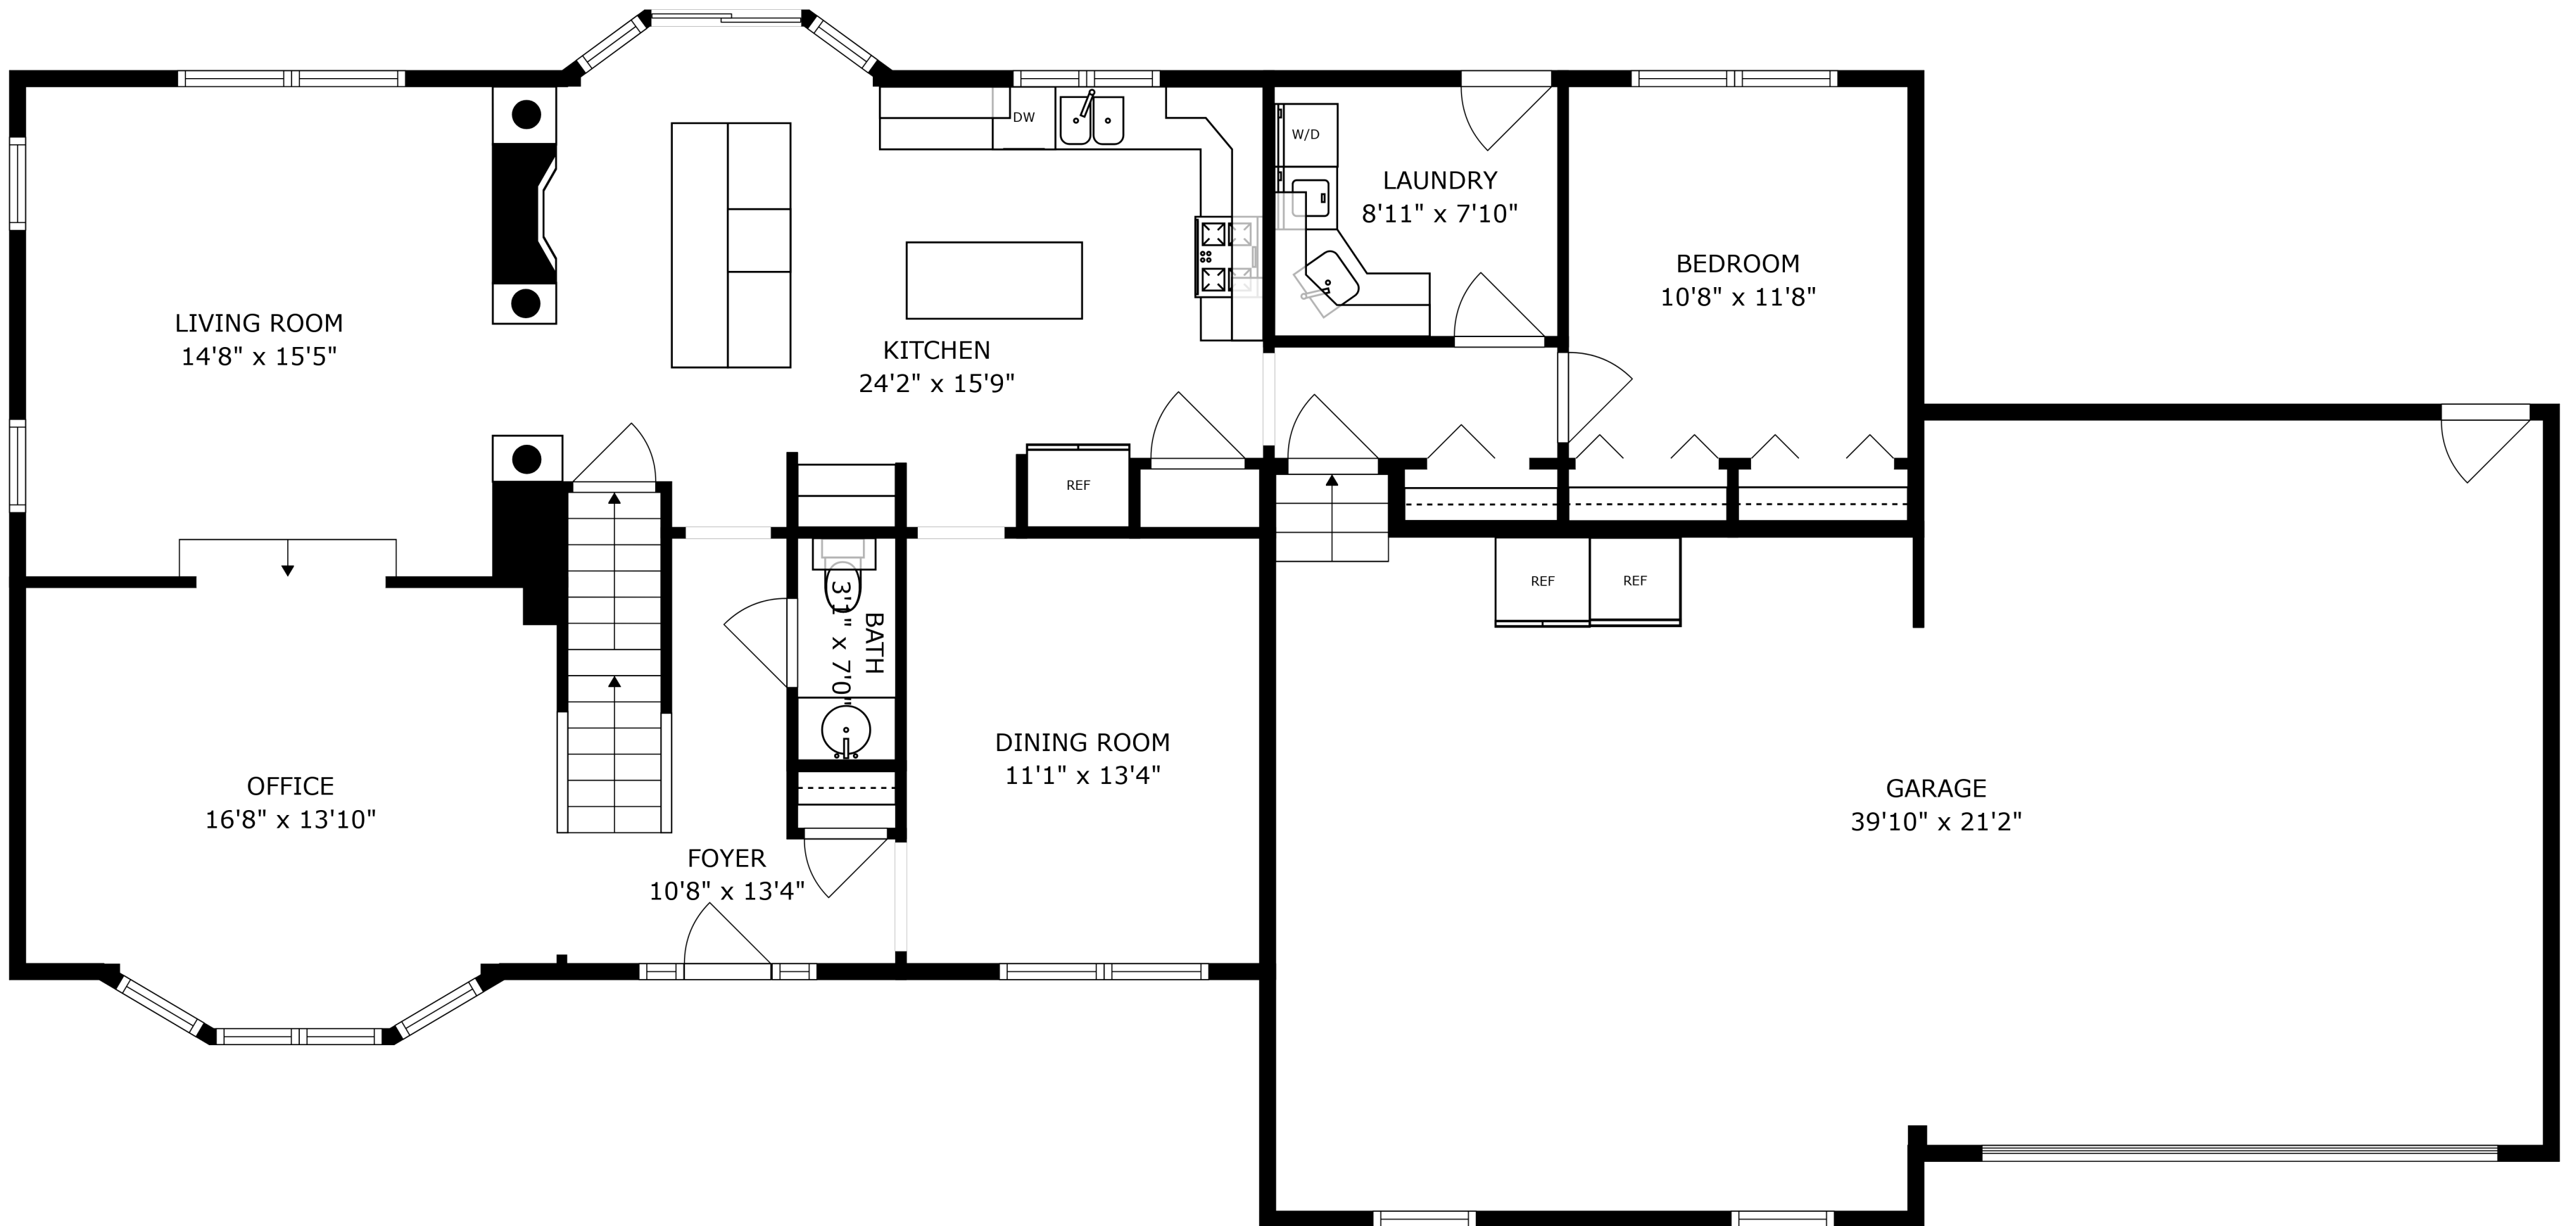

SIZES AND DIMENSIONS ARE APPROXIMATE, ACTUAL MAY VARY.

SIZES AND DIMENSIONS ARE APPROXIMATE, ACTUAL MAY VARY.

SIZES AND DIMENSIONS ARE APPROXIMATE, ACTUAL MAY VARY.

BASEMENT  
19'11" x 26'4"

RECREATION ROOM  
37'8" x 26'4"

WET BAR  
10'0" x 12'7"

REF