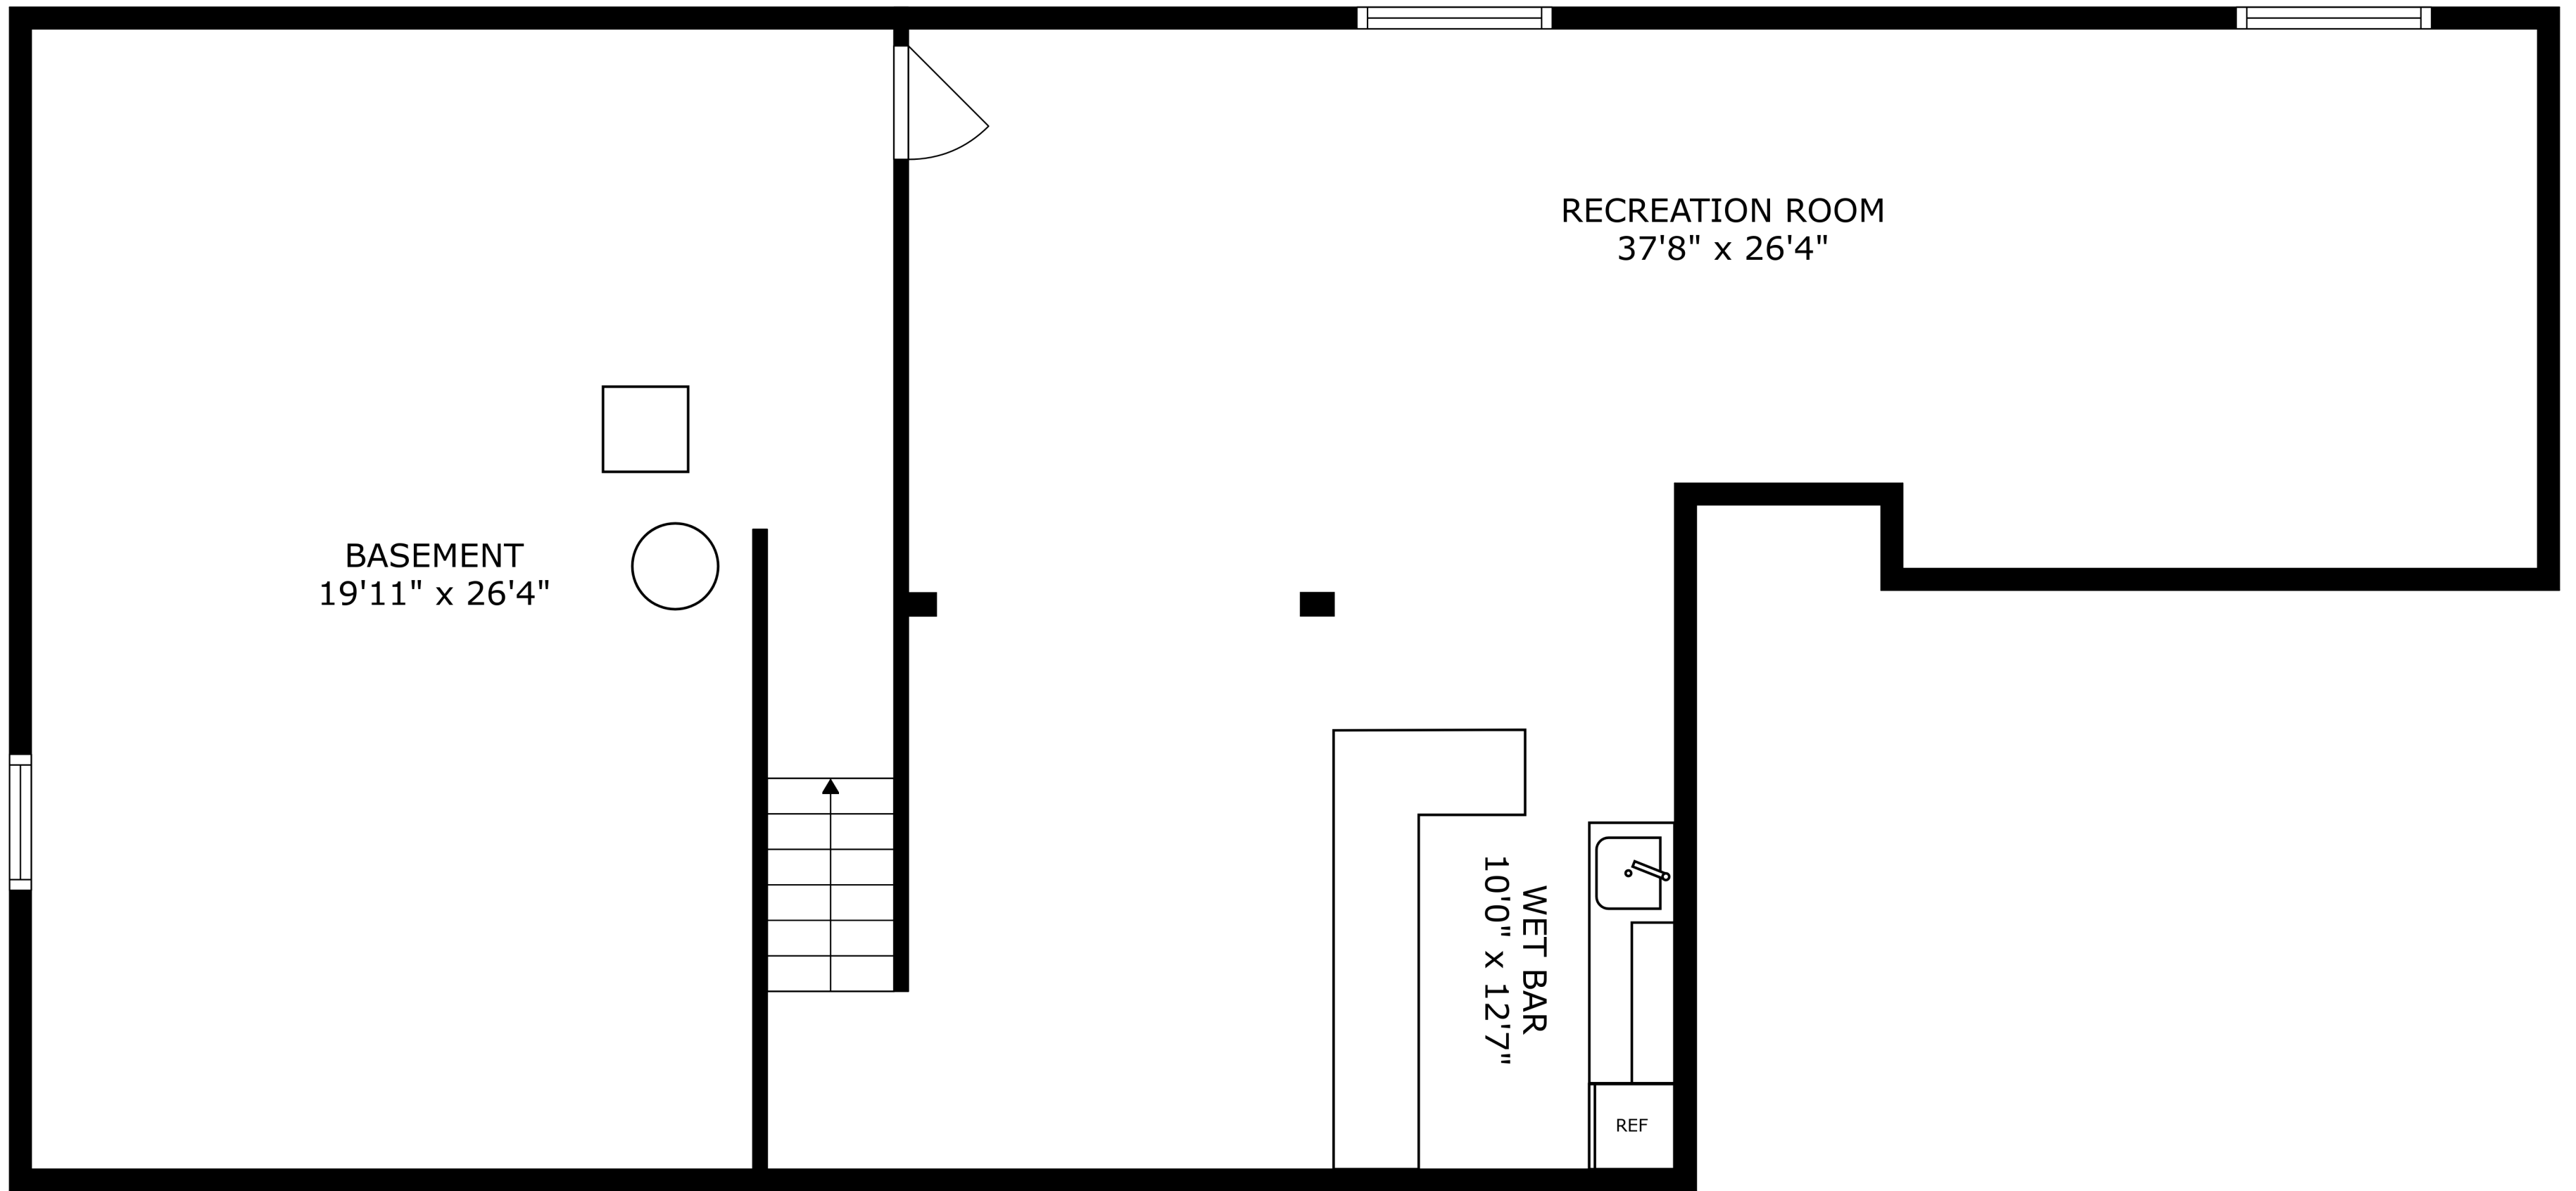

SIZES AND DIMENSIONS ARE APPROXIMATE, ACTUAL MAY VARY.

SIZES AND DIMENSIONS ARE APPROXIMATE, ACTUAL MAY VARY.

SIZES AND DIMENSIONS ARE APPROXIMATE, ACTUAL MAY VARY.

BASEMENT  
19'11" x 26'4"

RECREATION ROOM  
37'8" x 26'4"

WET BAR  
10'0" x 12'7"

REF