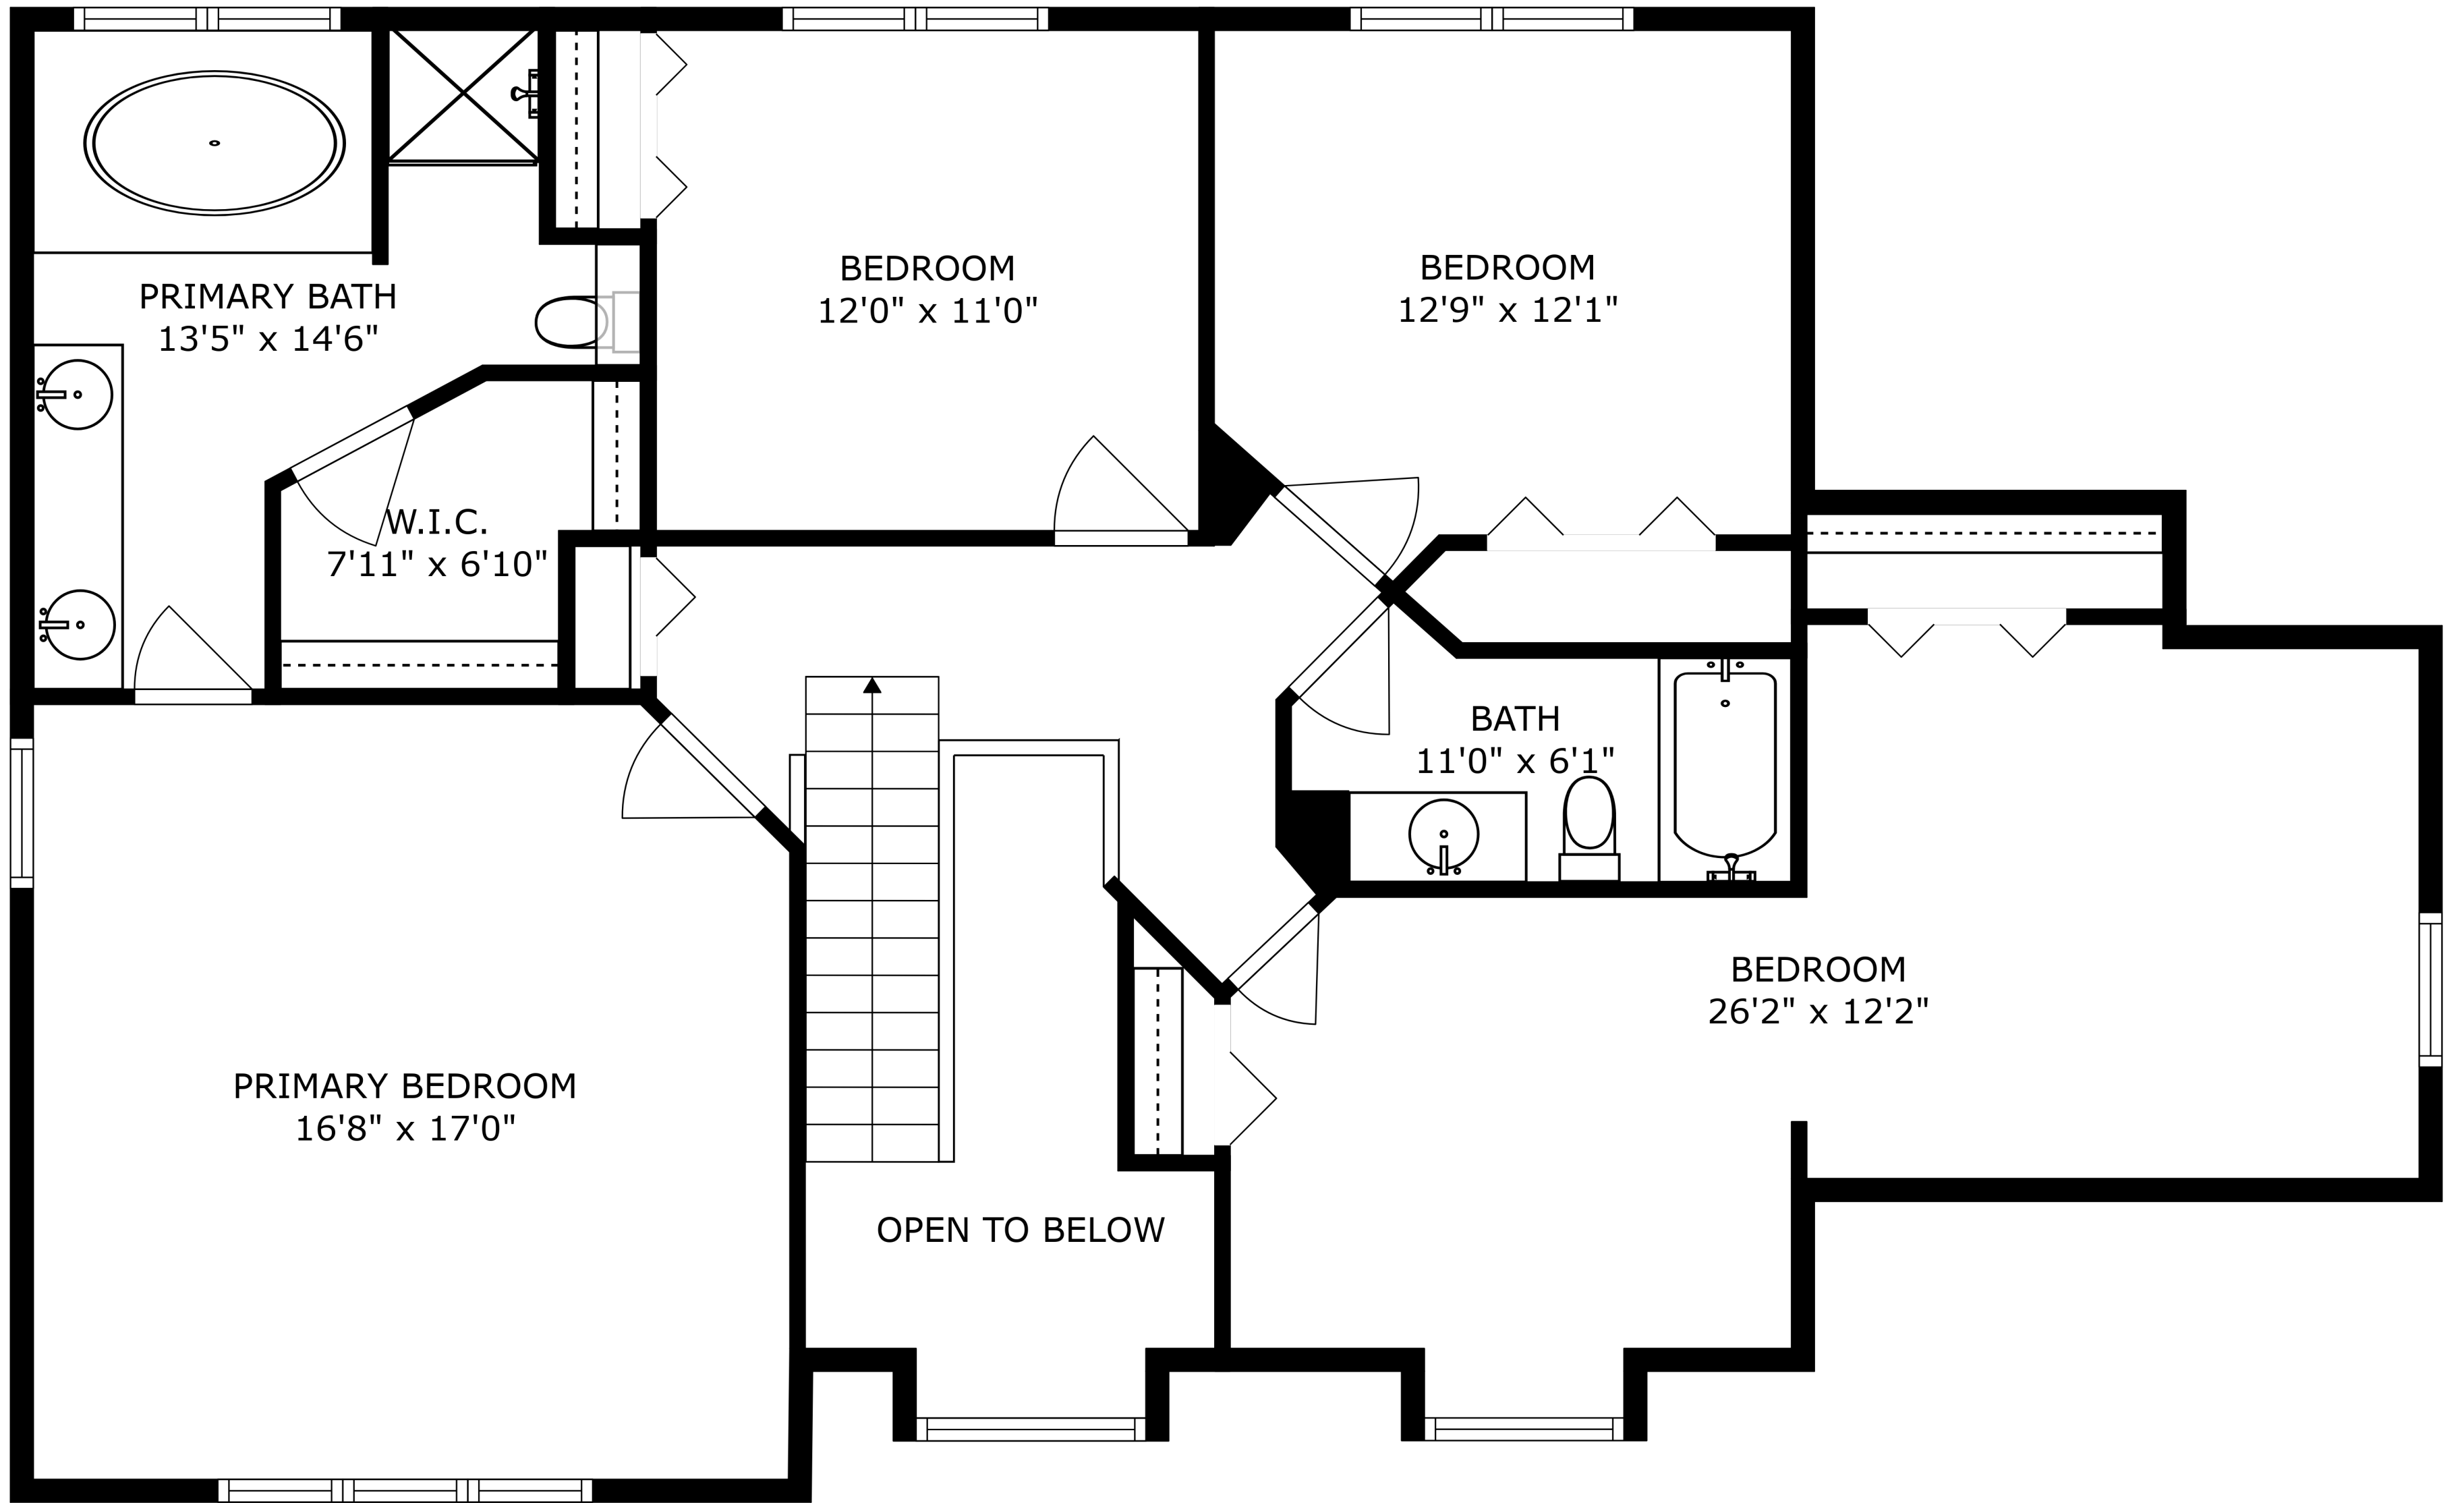

SIZES AND DIMENSIONS ARE APPROXIMATE, ACTUAL MAY VARY.

SIZES AND DIMENSIONS ARE APPROXIMATE, ACTUAL MAY VARY.

SIZES AND DIMENSIONS ARE APPROXIMATE, ACTUAL MAY VARY.

BASEMENT  
19'11" x 26'4"

RECREATION ROOM  
37'8" x 26'4"

WET BAR  
10'0" x 12'7"

REF