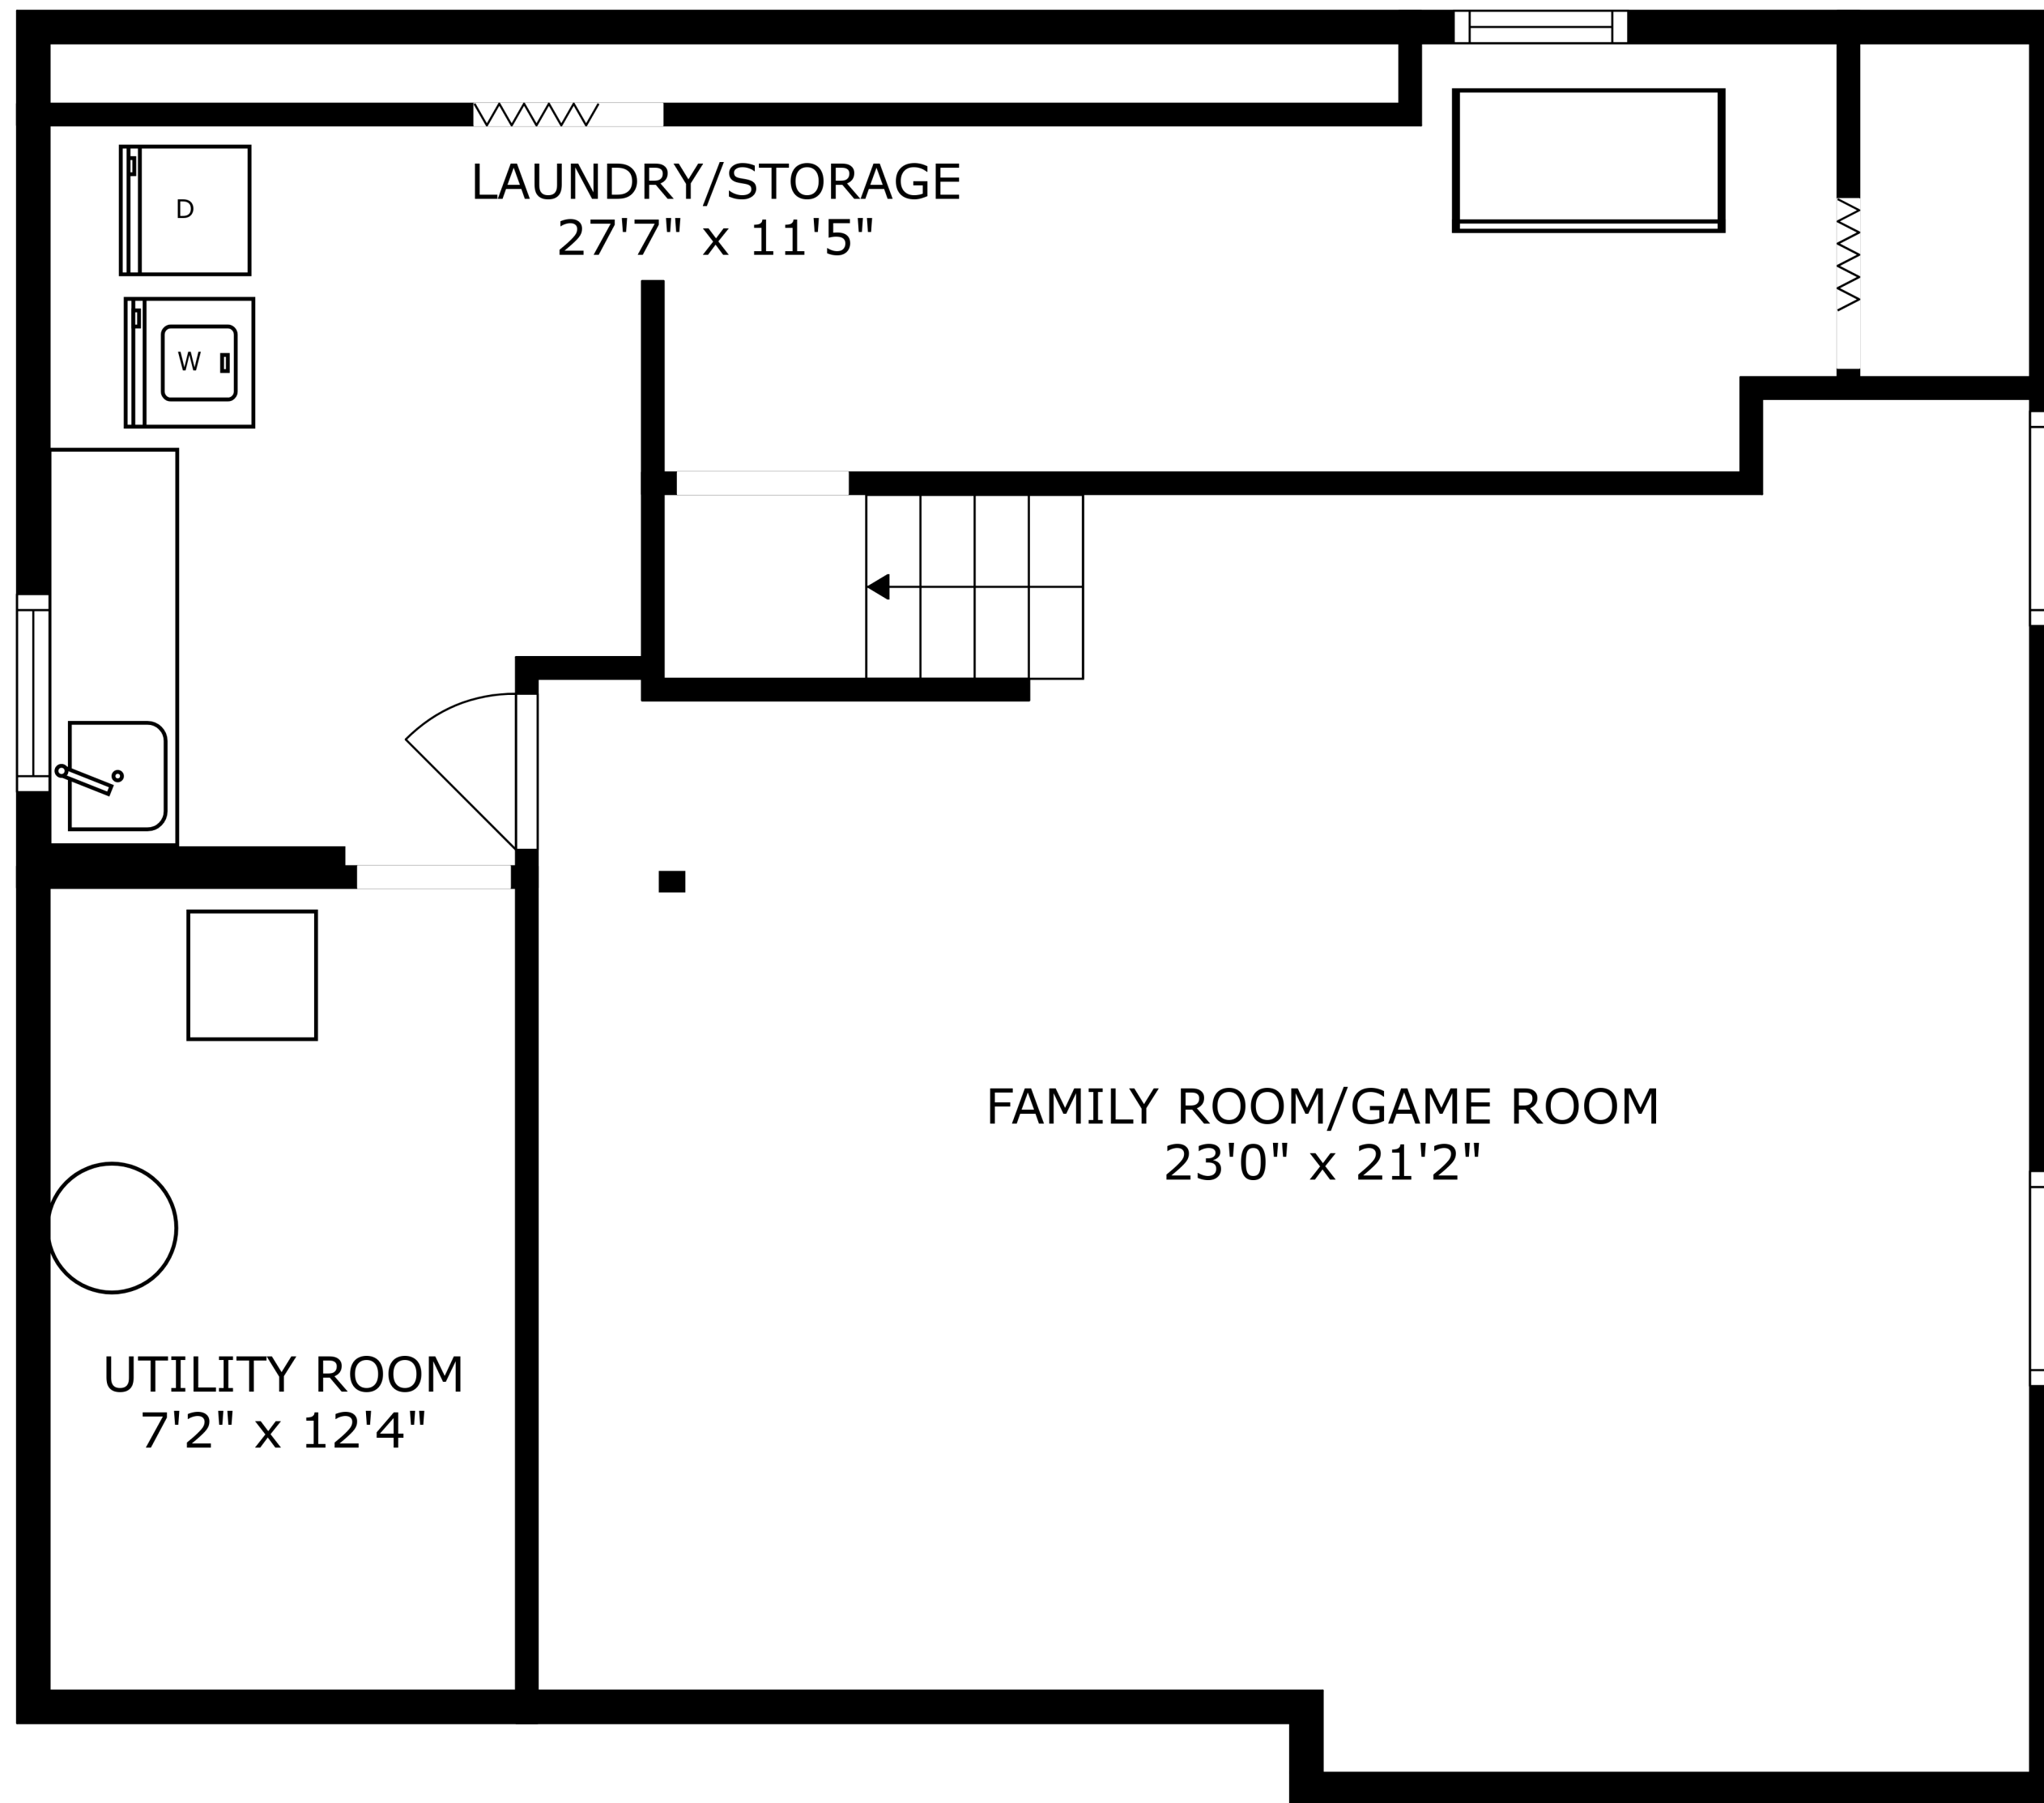

SIZES AND DIMENSIONS ARE APPROXIMATE, ACTUAL MAY VARY.

N

SIZES AND DIMENSIONS ARE APPROXIMATE, ACTUAL MAY VARY.

PATIO  
21'11" x 13'9"

SIZES AND DIMENSIONS ARE APPROXIMATE, ACTUAL MAY VARY.

SIZES AND DIMENSIONS ARE APPROXIMATE, ACTUAL MAY VARY.