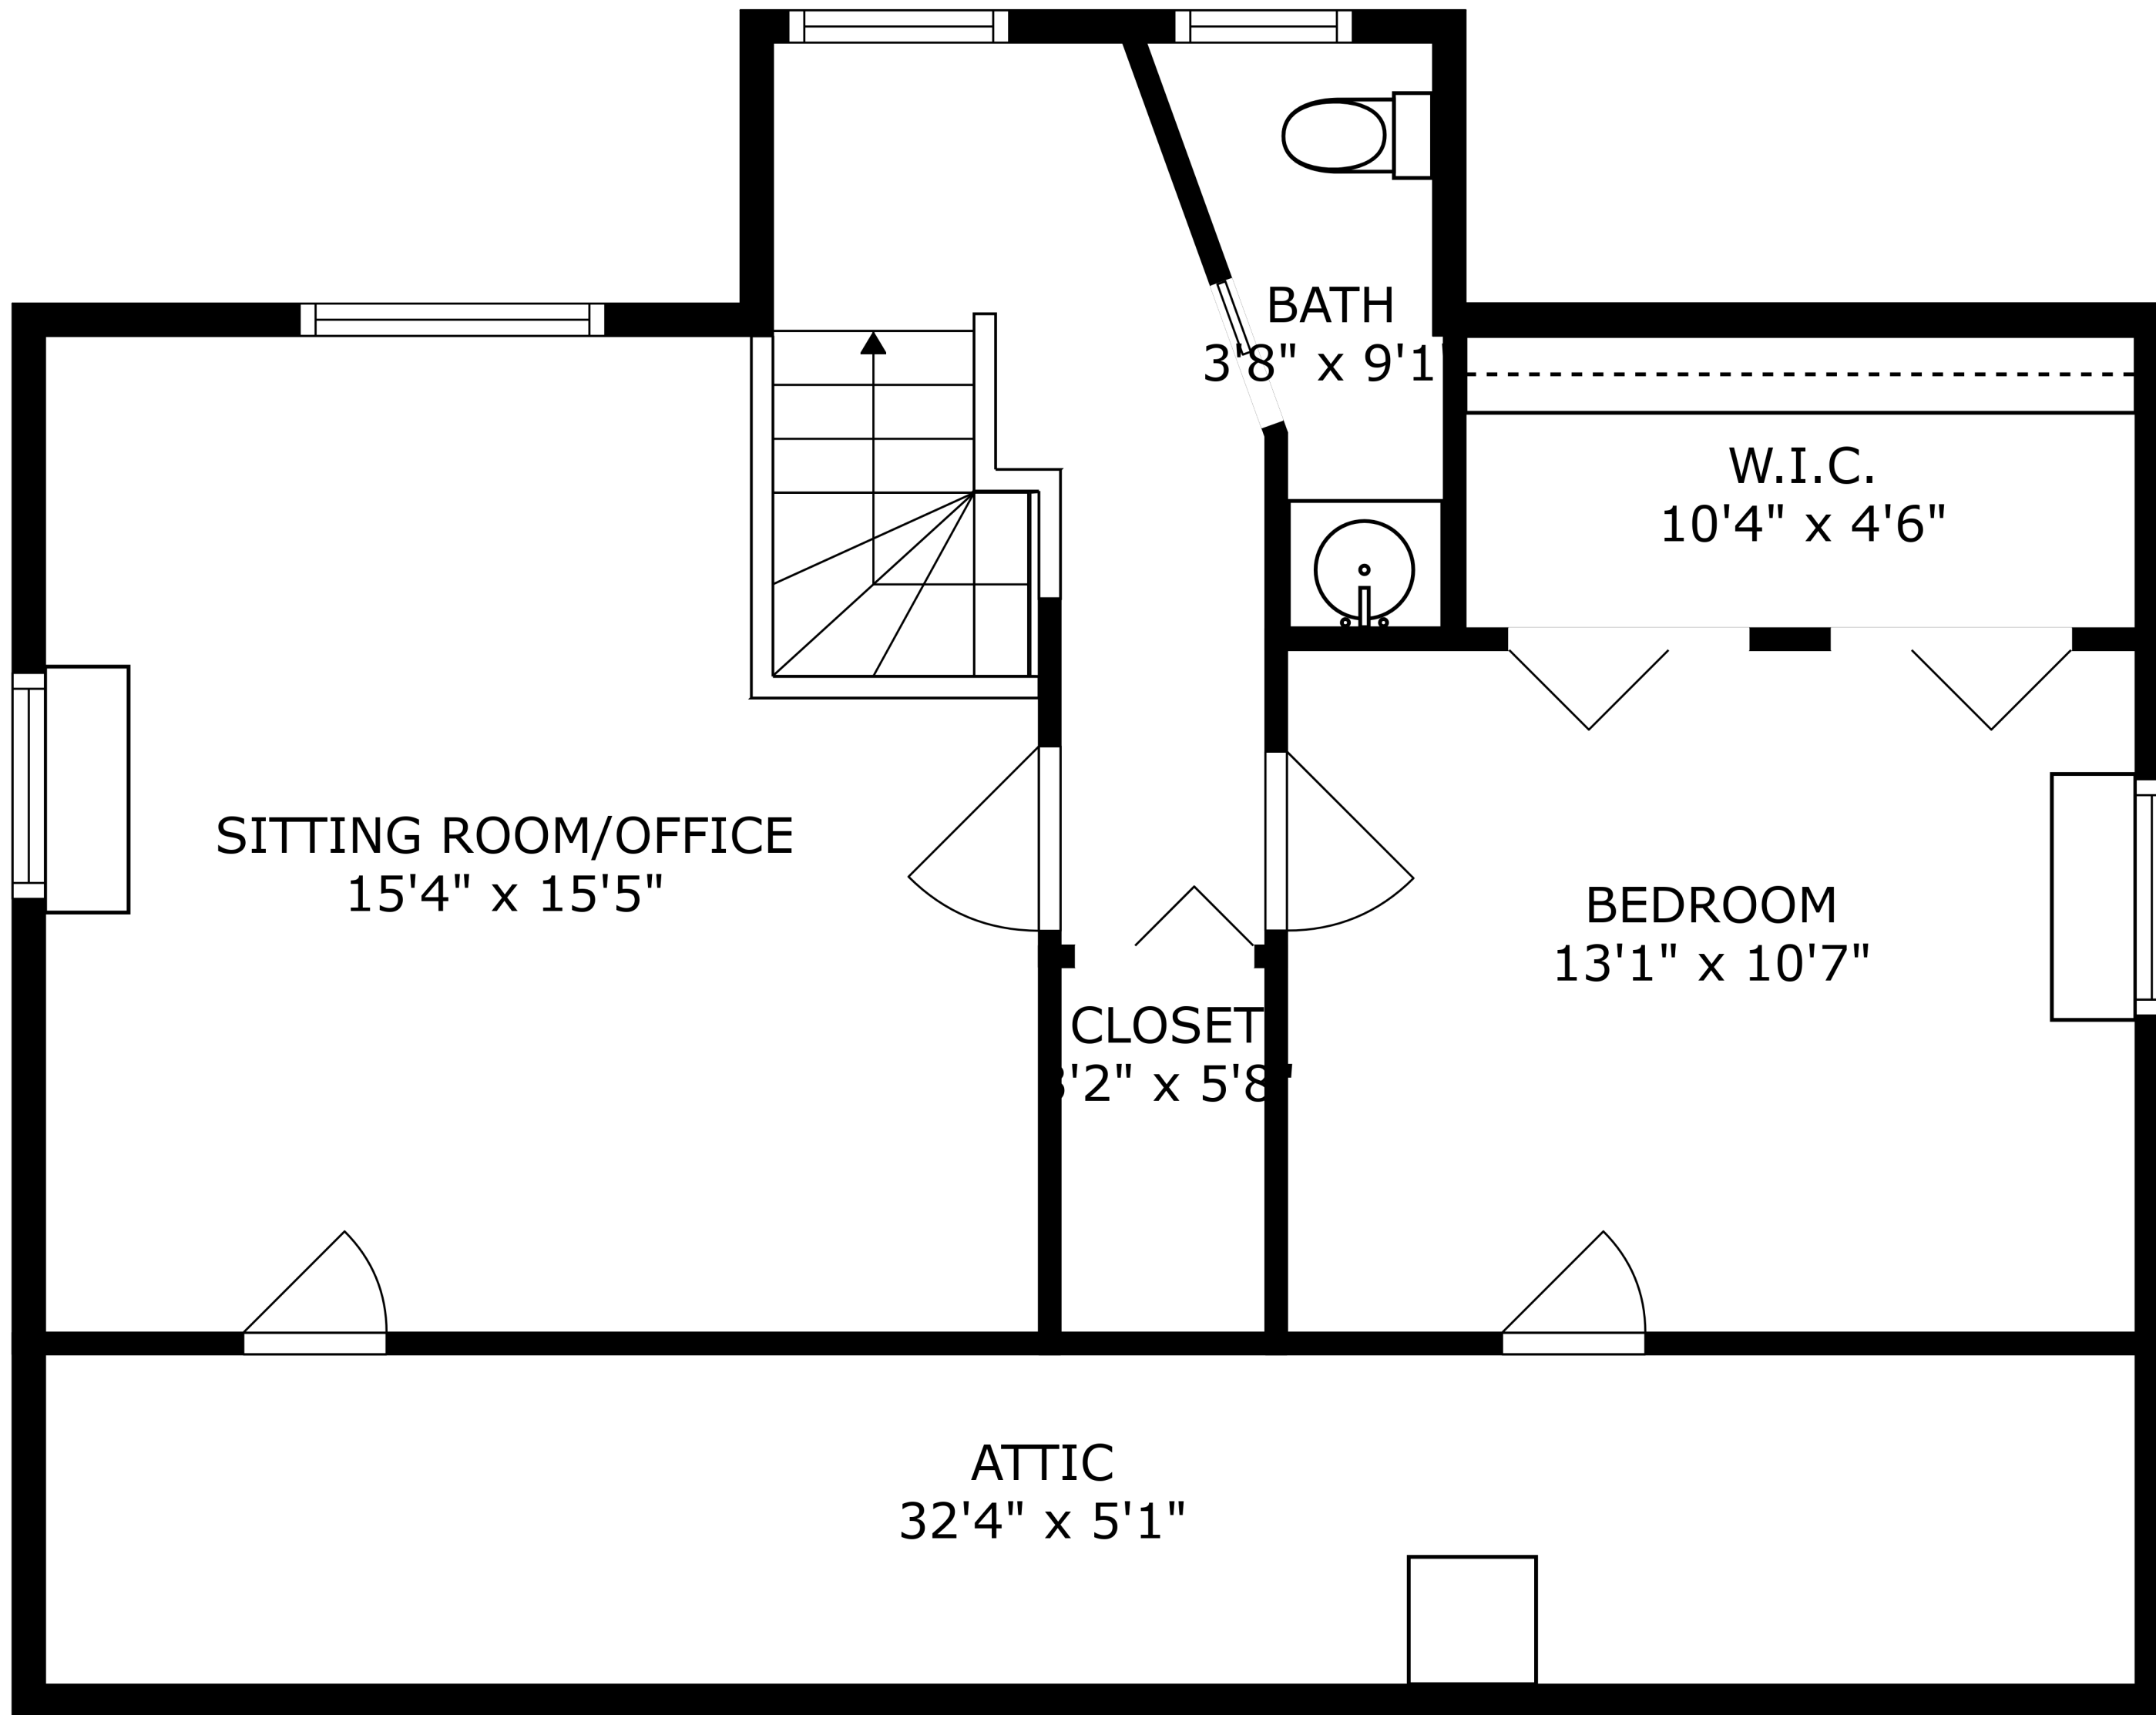

SIZES AND DIMENSIONS ARE APPROXIMATE, ACTUAL MAY VARY.

N

SIZES AND DIMENSIONS ARE APPROXIMATE, ACTUAL MAY VARY.

PATIO  
21'11" x 13'9"

SIZES AND DIMENSIONS ARE APPROXIMATE, ACTUAL MAY VARY.

SIZES AND DIMENSIONS ARE APPROXIMATE, ACTUAL MAY VARY.