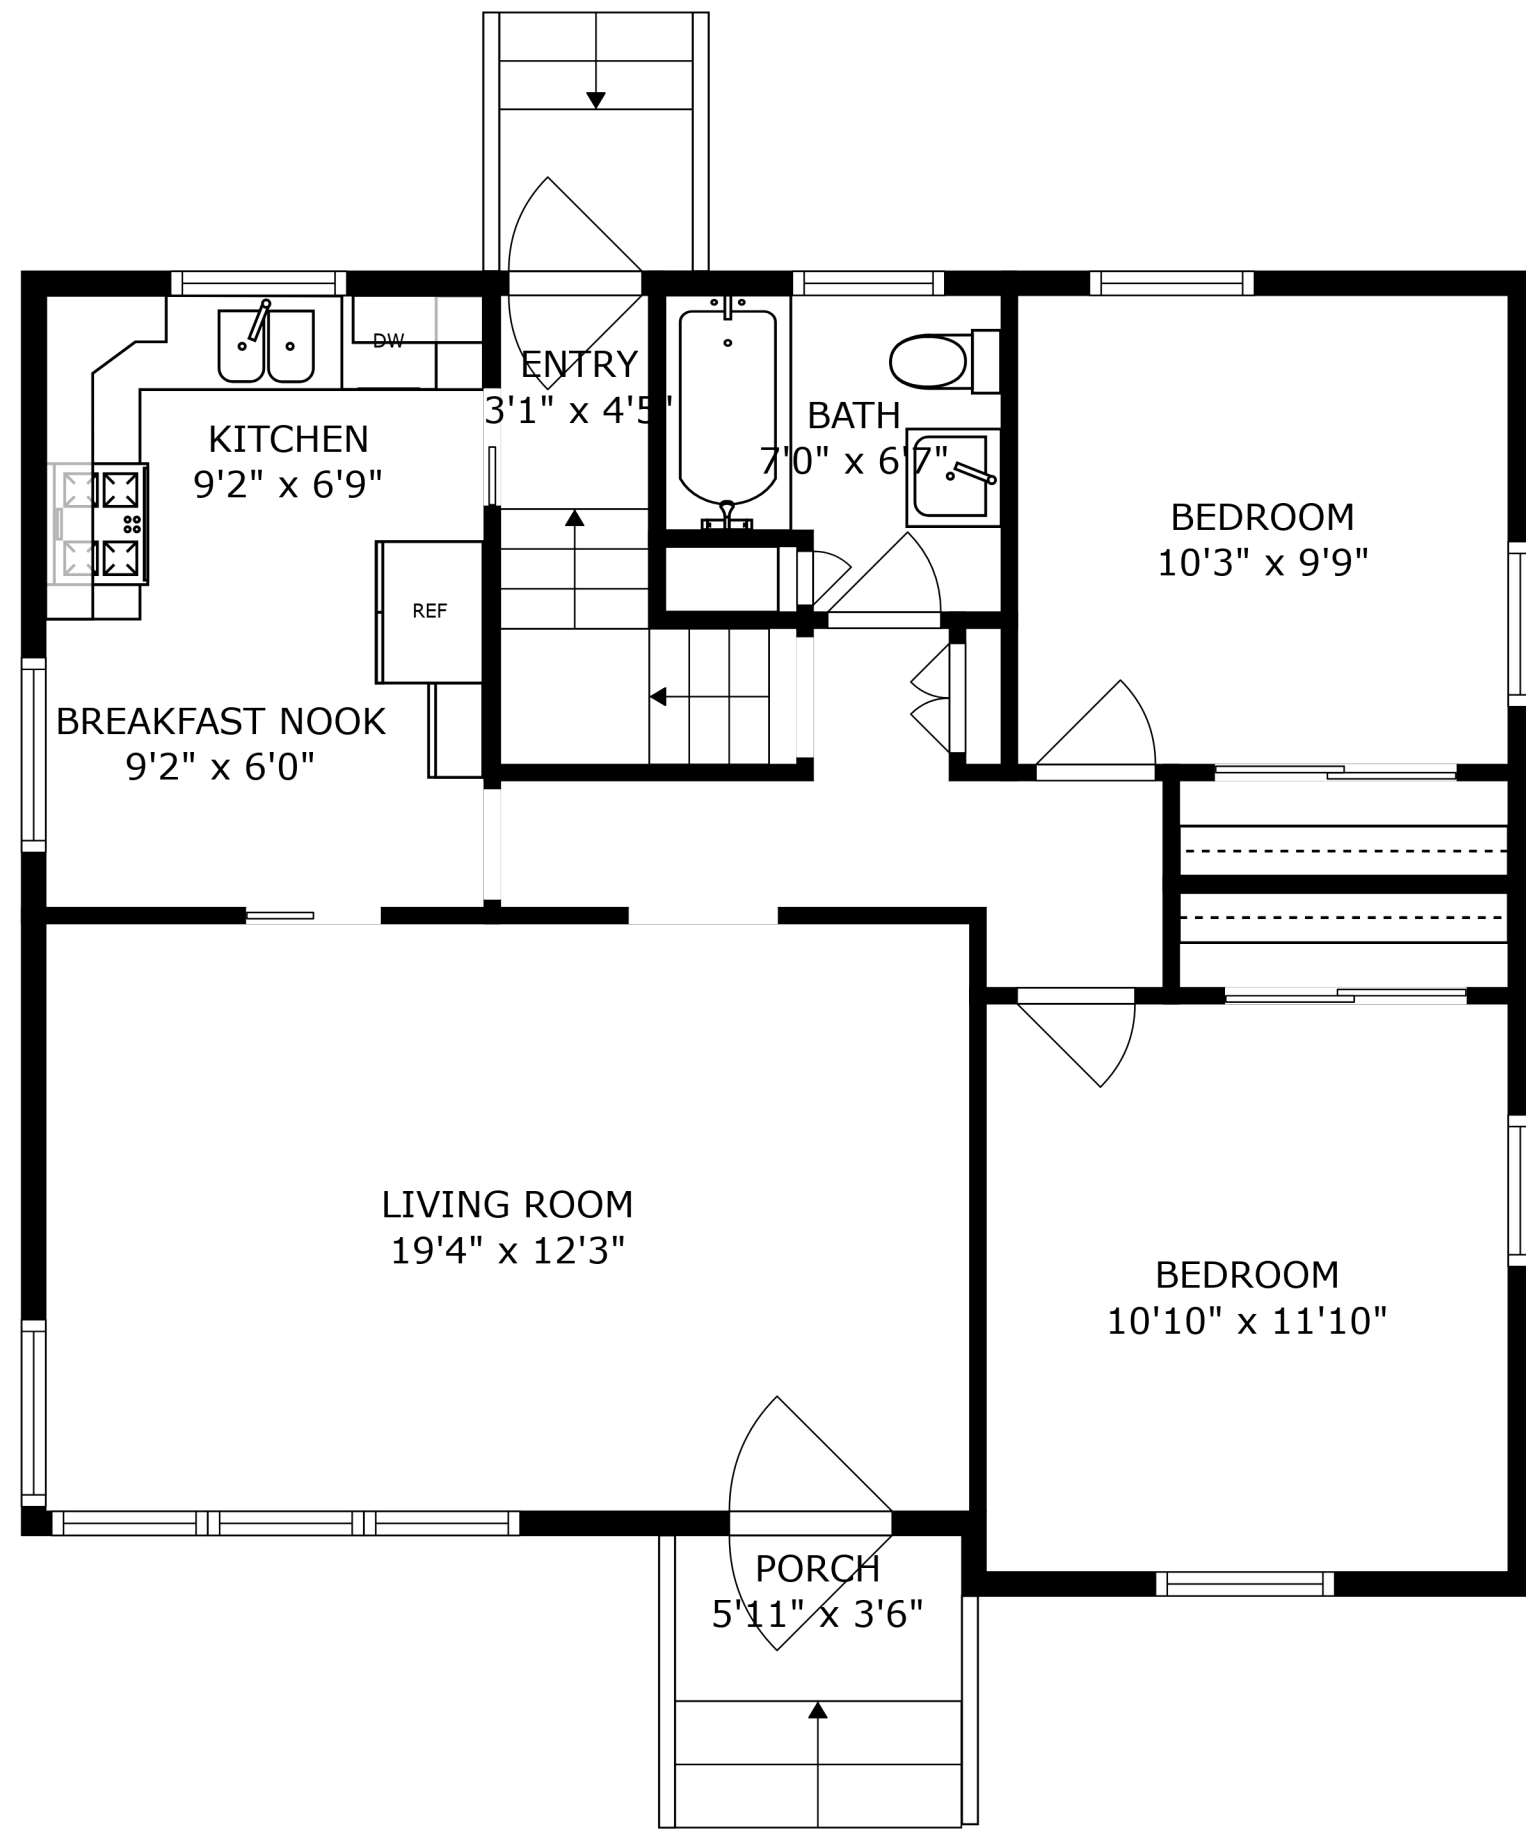

SIZES AND DIMENSIONS ARE APPROXIMATE, ACTUAL MAY VARY.

N

SIZES AND DIMENSIONS ARE APPROXIMATE, ACTUAL MAY VARY.

PATIO  
21'11" x 13'9"

SIZES AND DIMENSIONS ARE APPROXIMATE, ACTUAL MAY VARY.

SIZES AND DIMENSIONS ARE APPROXIMATE, ACTUAL MAY VARY.