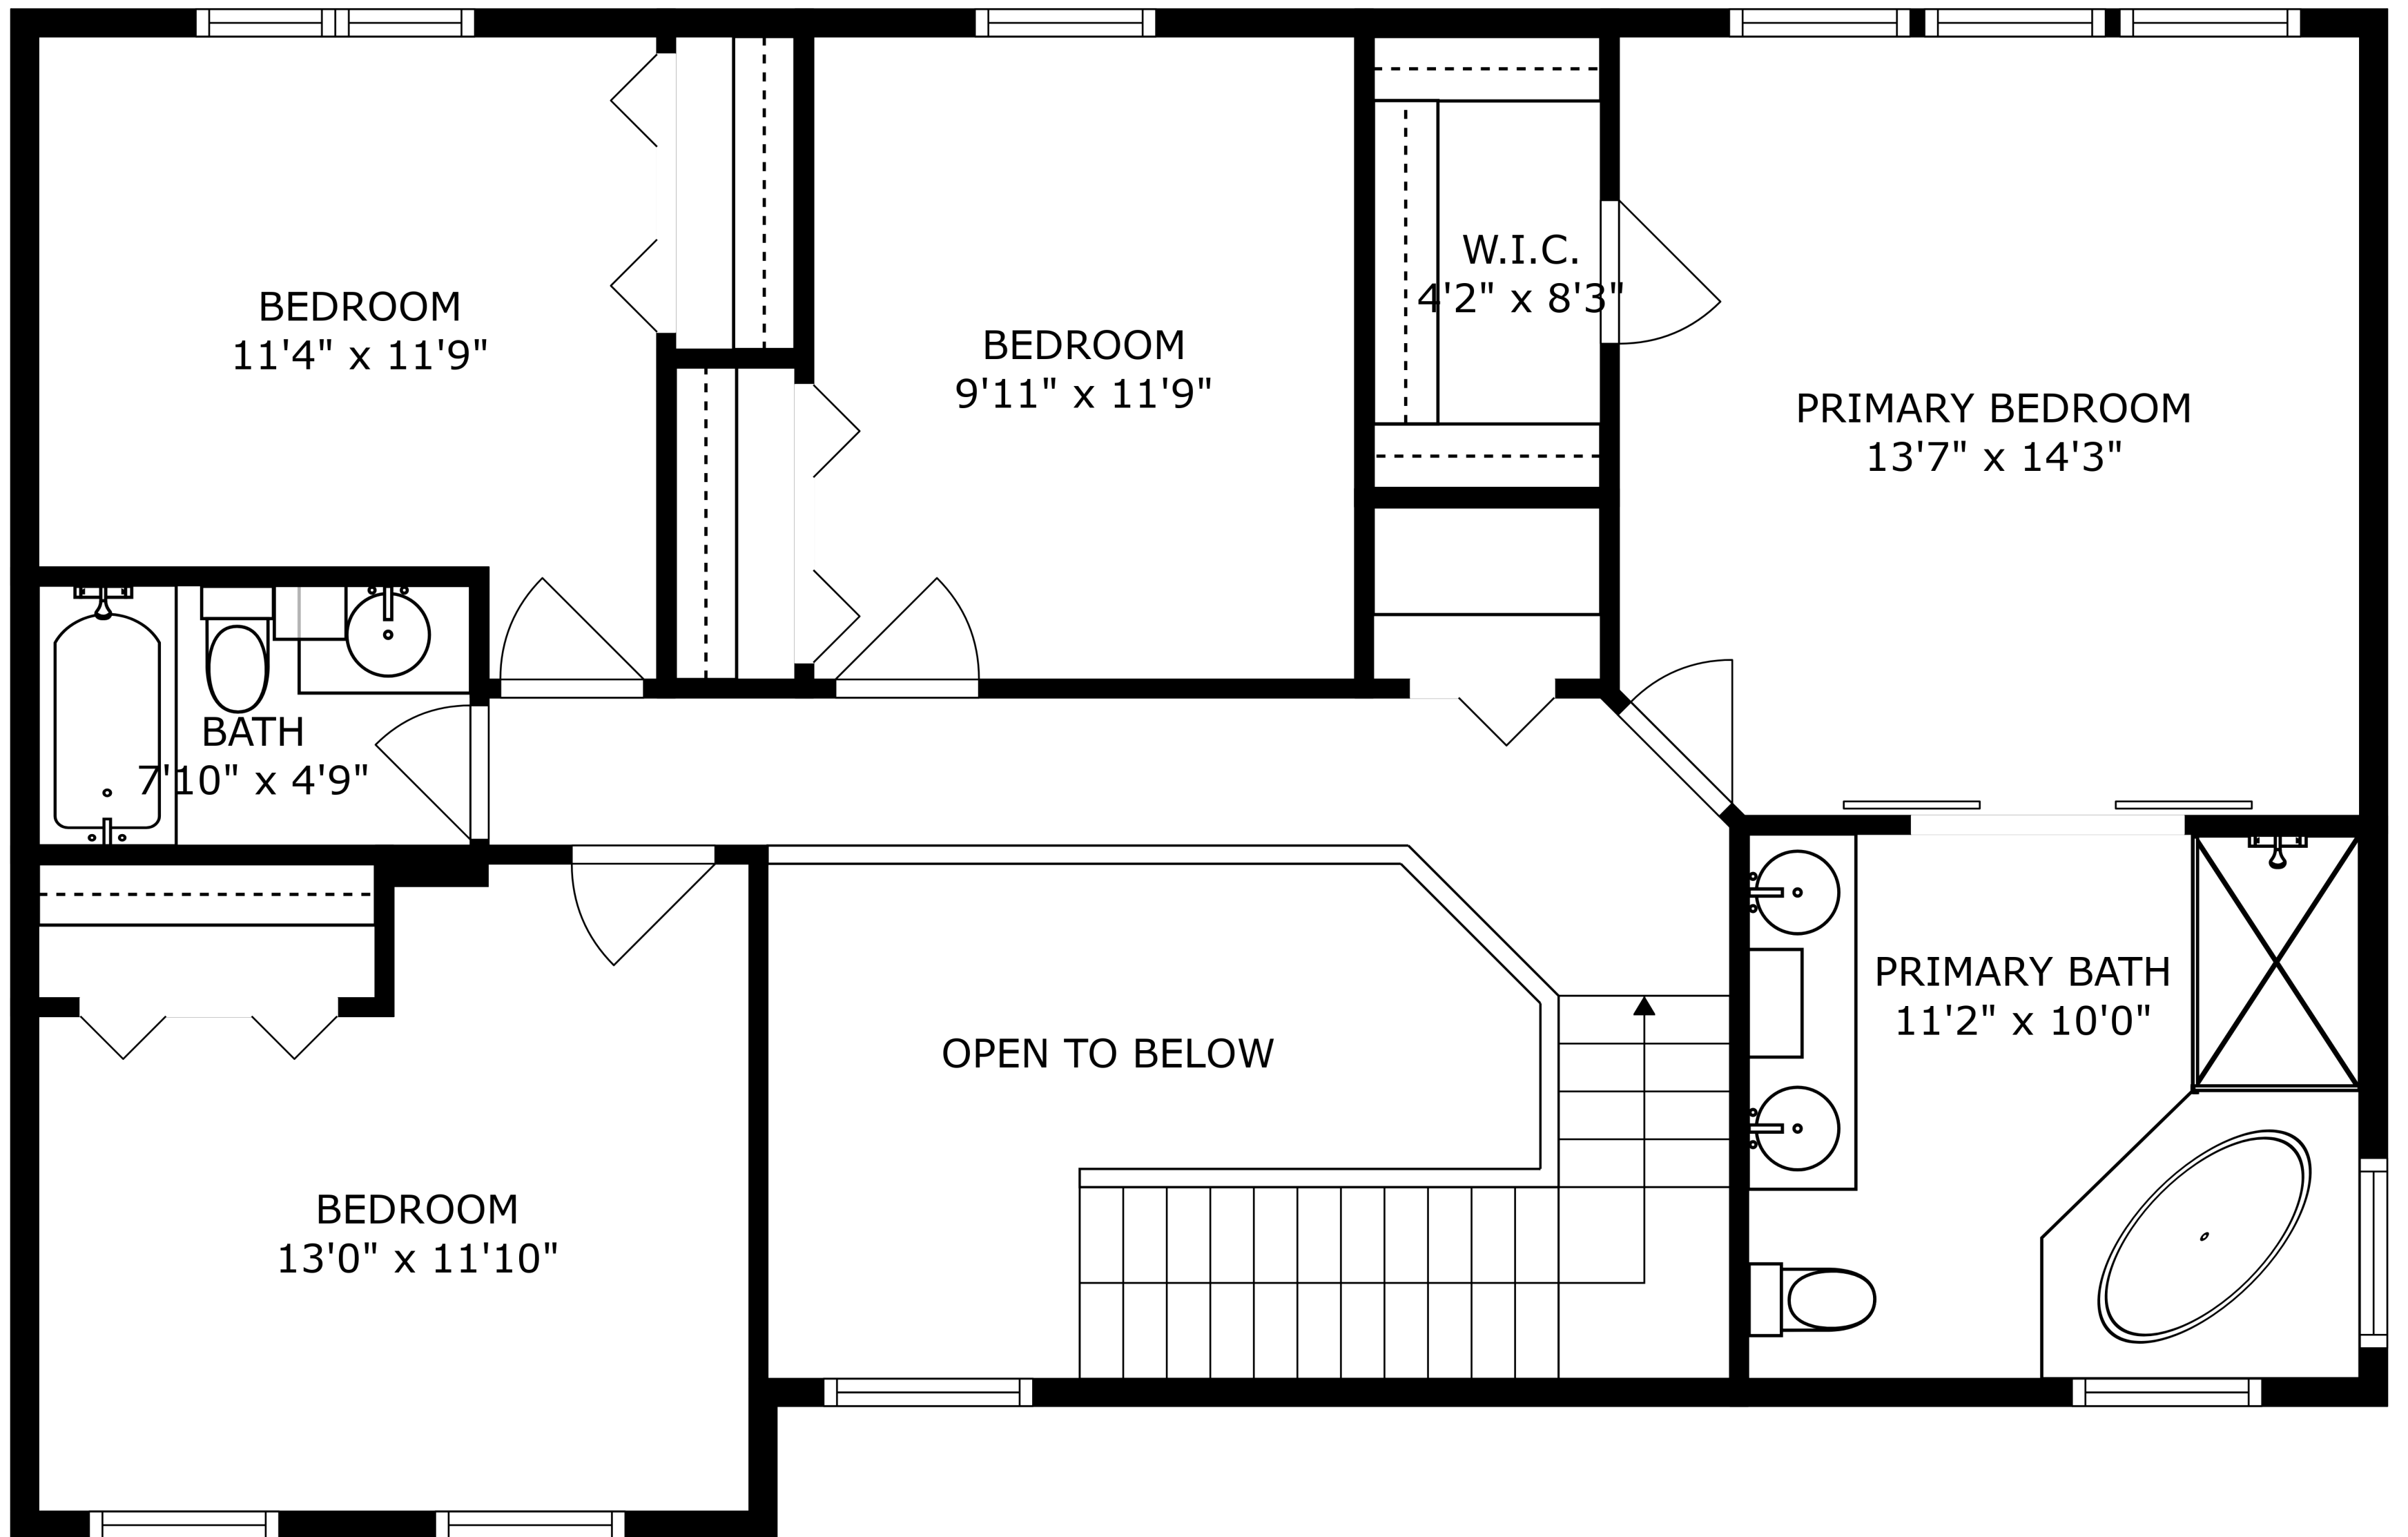

FLOOR 2

FLOOR 3

FLOOR 1

SIZES AND DIMENSIONS ARE APPROXIMATE, ACTUAL MAY VARY.

SIZES AND DIMENSIONS ARE APPROXIMATE, ACTUAL MAY VARY.

SIZES AND DIMENSIONS ARE APPROXIMATE, ACTUAL MAY VARY.

RECREATION ROOM  
27'5" x 26'1"

GYM  
14'8" x 14'7"

STORAGE  
13'0" x 14'3"

BATH  
10'7" x 9'7"

ELECTRICAL ROOM  
3'8" x 9'7"

REF

REF

SIZES AND DIMENSIONS ARE APPROXIMATE, ACTUAL MAY VARY.