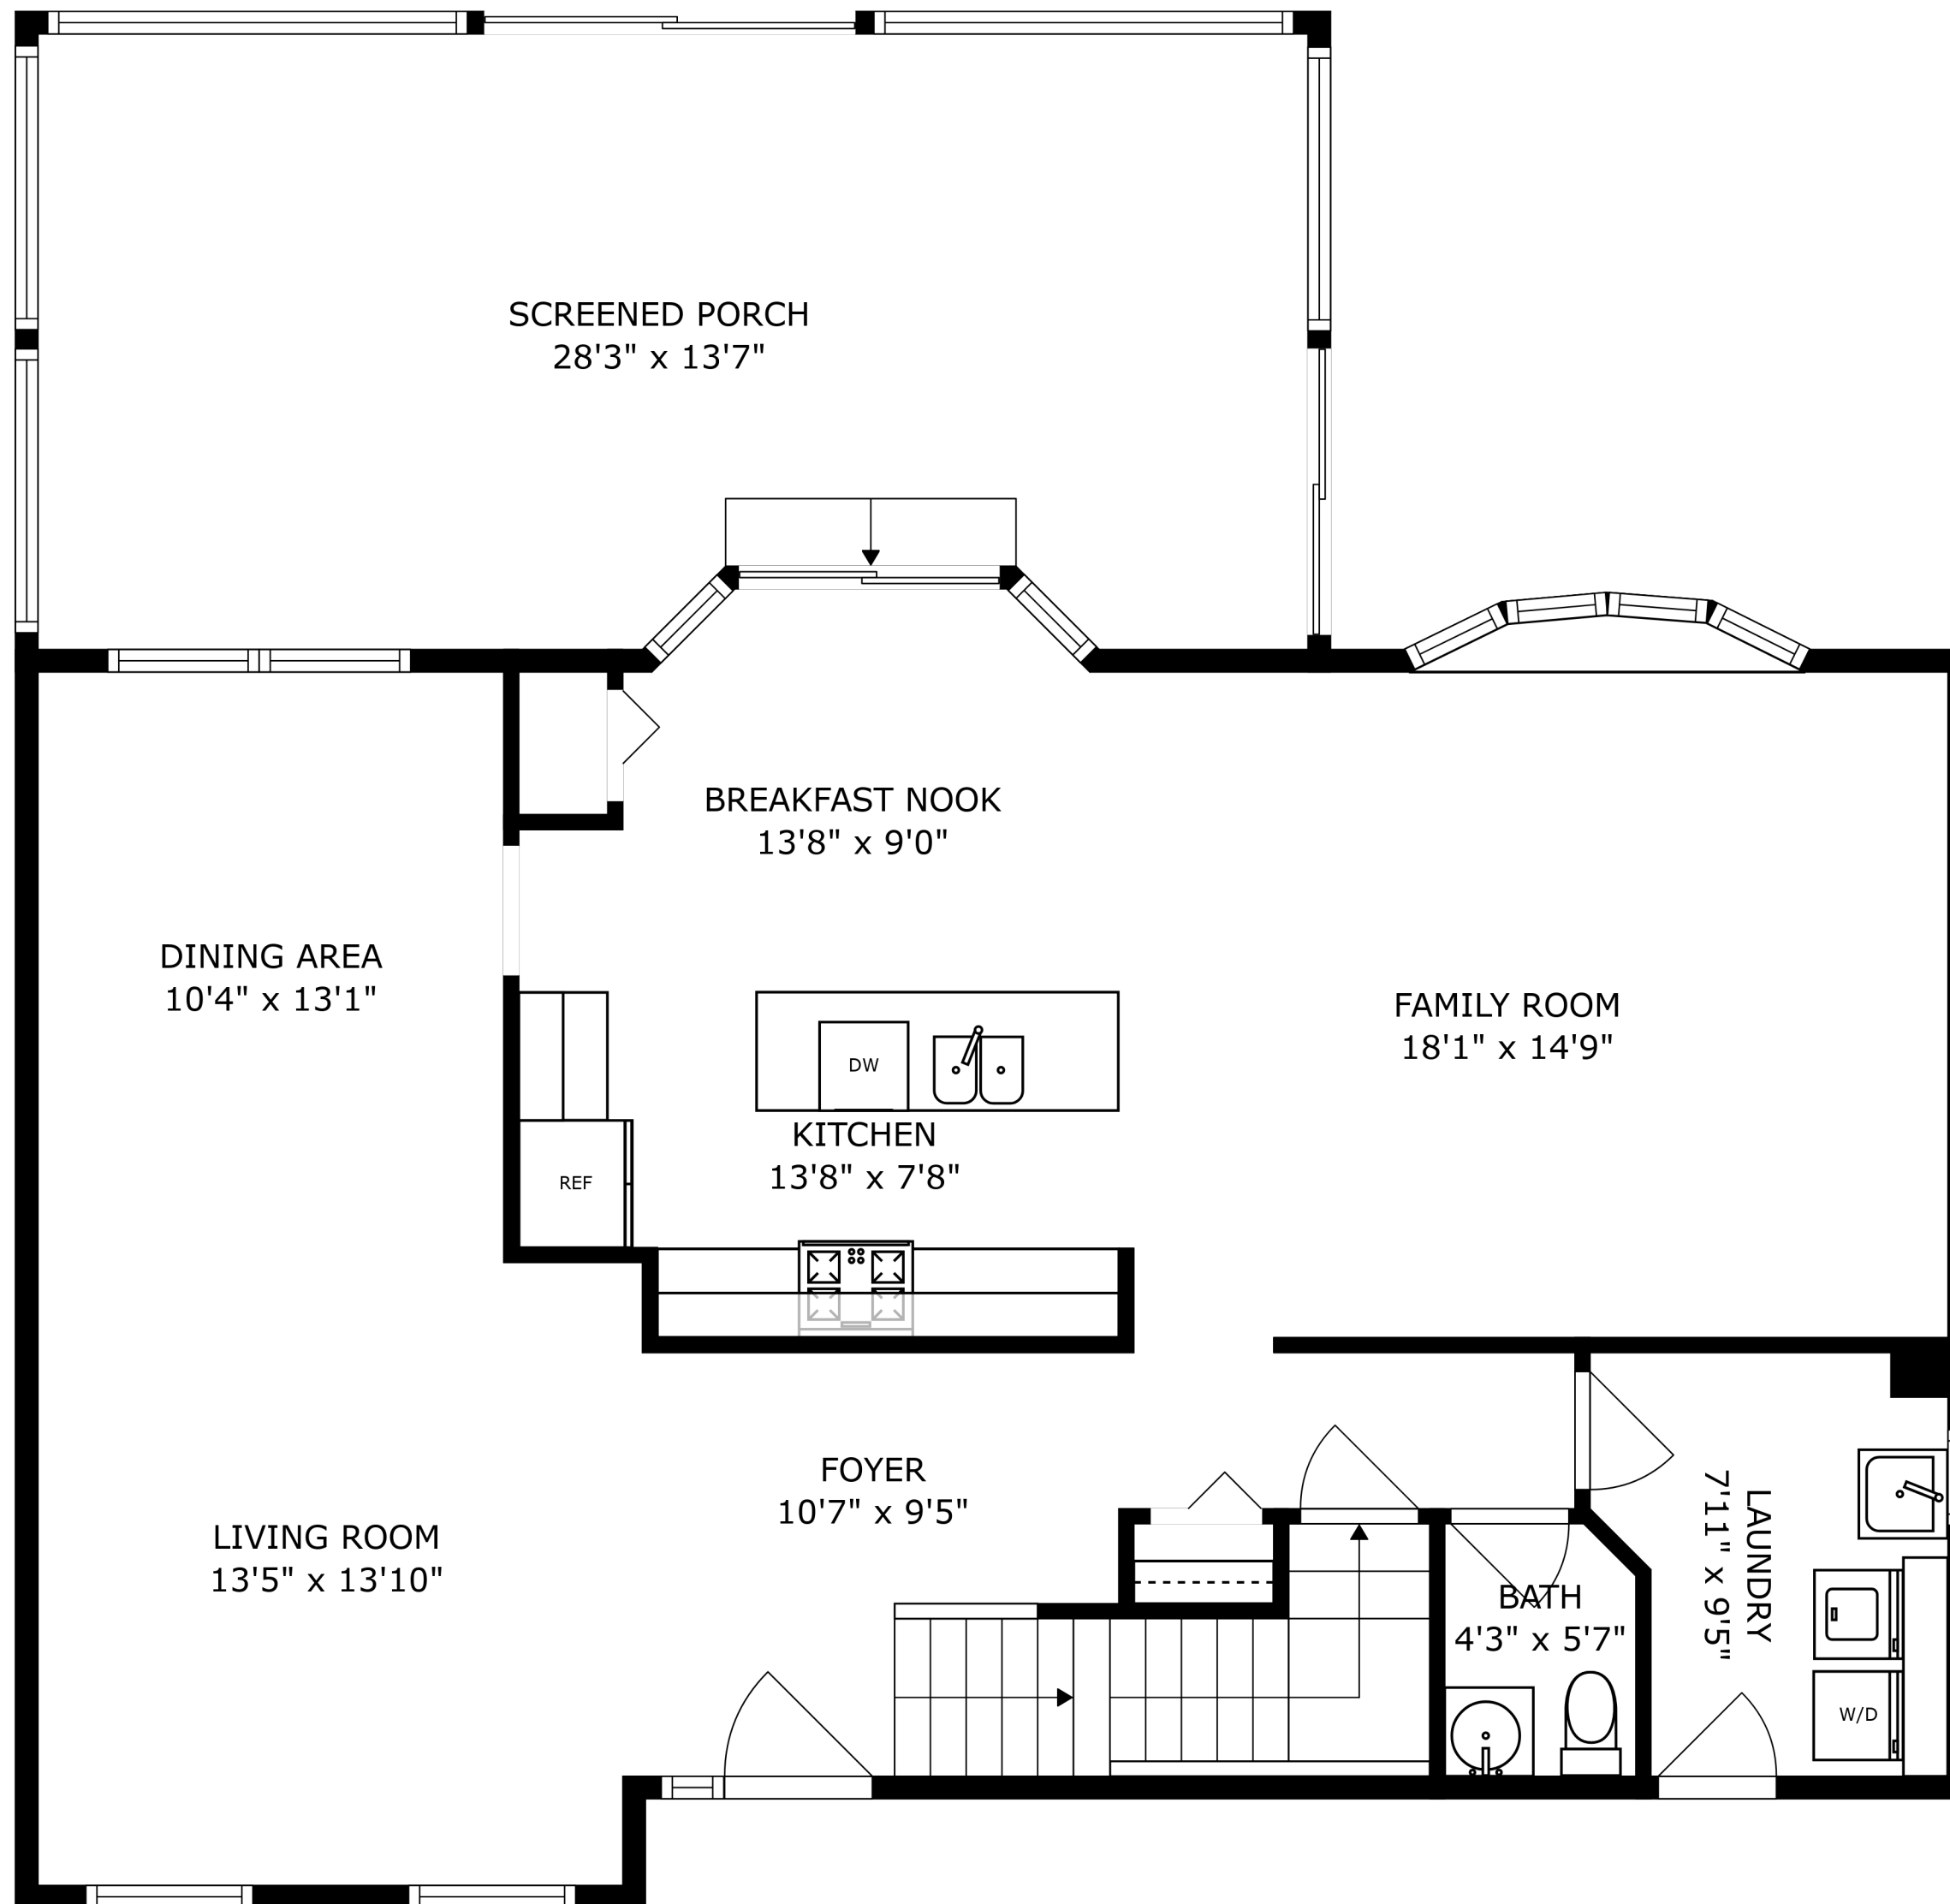

FLOOR 2

FLOOR 3

FLOOR 1

SIZES AND DIMENSIONS ARE APPROXIMATE, ACTUAL MAY VARY.

SIZES AND DIMENSIONS ARE APPROXIMATE, ACTUAL MAY VARY.

SIZES AND DIMENSIONS ARE APPROXIMATE, ACTUAL MAY VARY.

RECREATION ROOM  
27'5" x 26'1"

GYM  
14'8" x 14'7"

STORAGE  
13'0" x 14'3"

BATH  
10'7" x 9'7"

ELECTRICAL ROOM  
3'8" x 9'7"

REF

REF

SIZES AND DIMENSIONS ARE APPROXIMATE, ACTUAL MAY VARY.