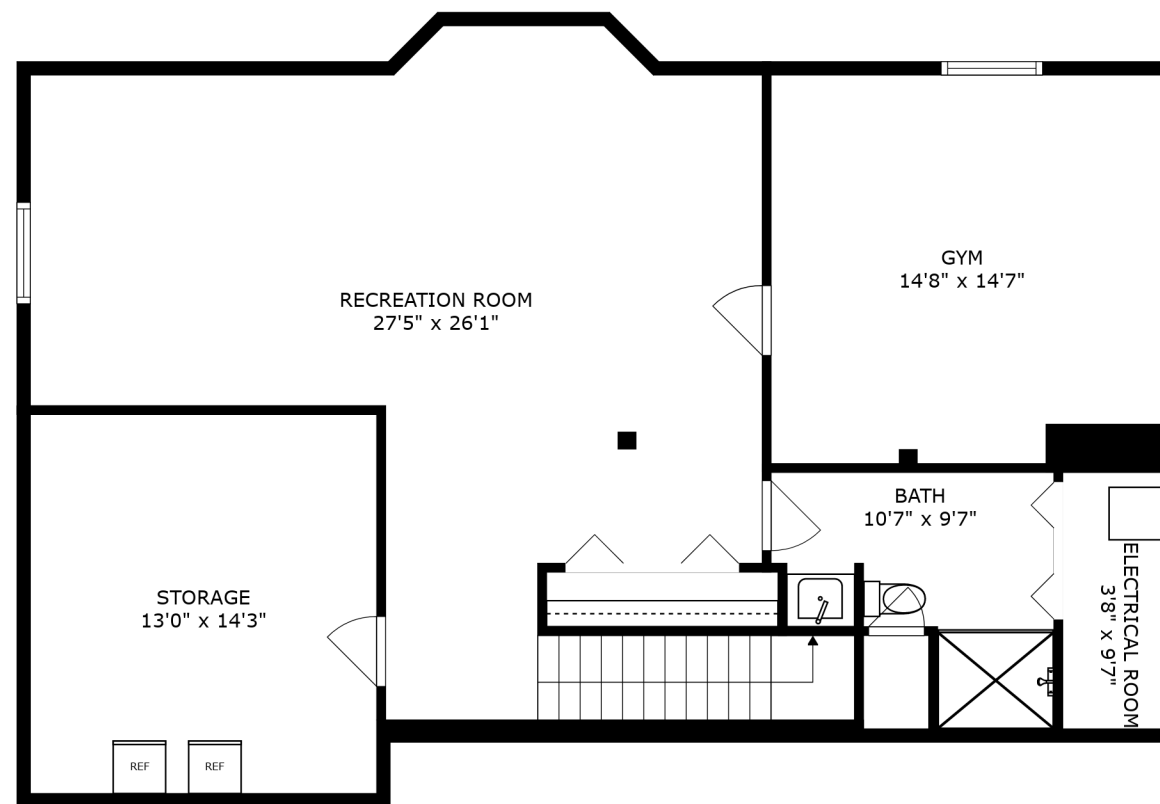

FLOOR 2

FLOOR 3

FLOOR 1

SIZES AND DIMENSIONS ARE APPROXIMATE, ACTUAL MAY VARY.

SIZES AND DIMENSIONS ARE APPROXIMATE, ACTUAL MAY VARY.

SIZES AND DIMENSIONS ARE APPROXIMATE, ACTUAL MAY VARY.

RECREATION ROOM  
27'5" x 26'1"

GYM  
14'8" x 14'7"

STORAGE  
13'0" x 14'3"

BATH  
10'7" x 9'7"

ELECTRICAL ROOM  
3'8" x 9'7"

REF

REF

SIZES AND DIMENSIONS ARE APPROXIMATE, ACTUAL MAY VARY.