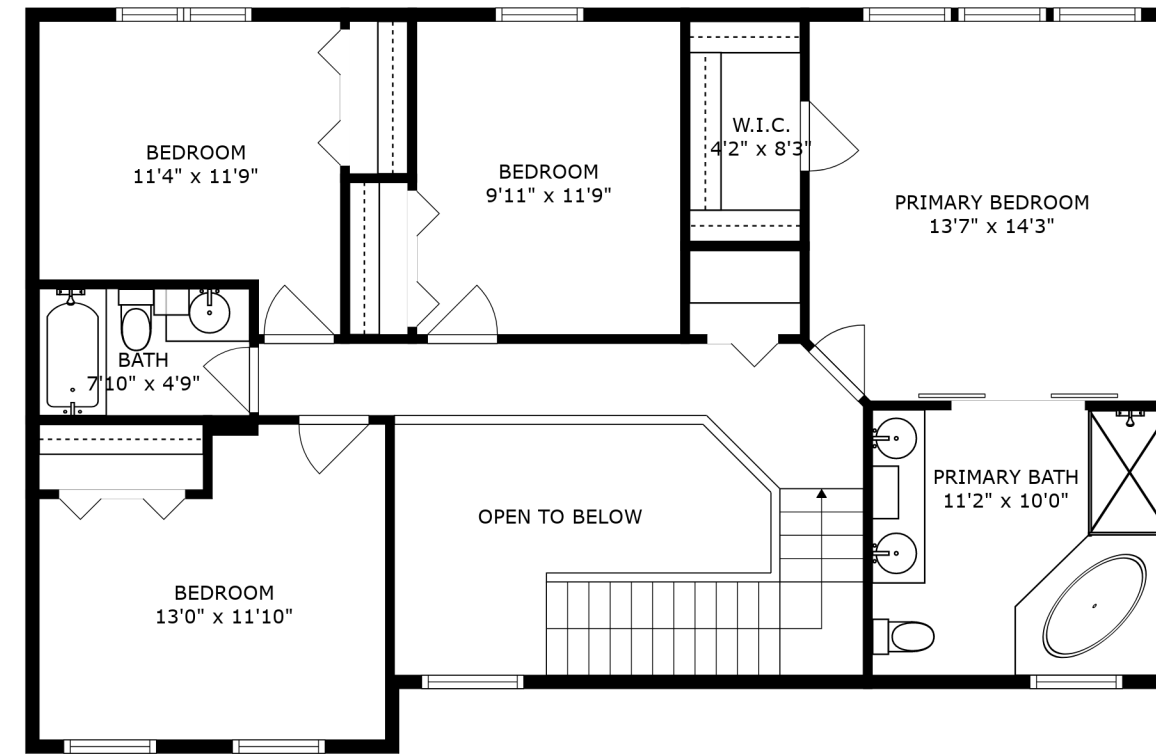

FLOOR 2

FLOOR 3

FLOOR 1

SIZES AND DIMENSIONS ARE APPROXIMATE, ACTUAL MAY VARY.

SIZES AND DIMENSIONS ARE APPROXIMATE, ACTUAL MAY VARY.

SIZES AND DIMENSIONS ARE APPROXIMATE, ACTUAL MAY VARY.

RECREATION ROOM  
27'5" x 26'1"

GYM  
14'8" x 14'7"

STORAGE  
13'0" x 14'3"

BATH  
10'7" x 9'7"

ELECTRICAL ROOM  
3'8" x 9'7"

REF

REF

SIZES AND DIMENSIONS ARE APPROXIMATE, ACTUAL MAY VARY.