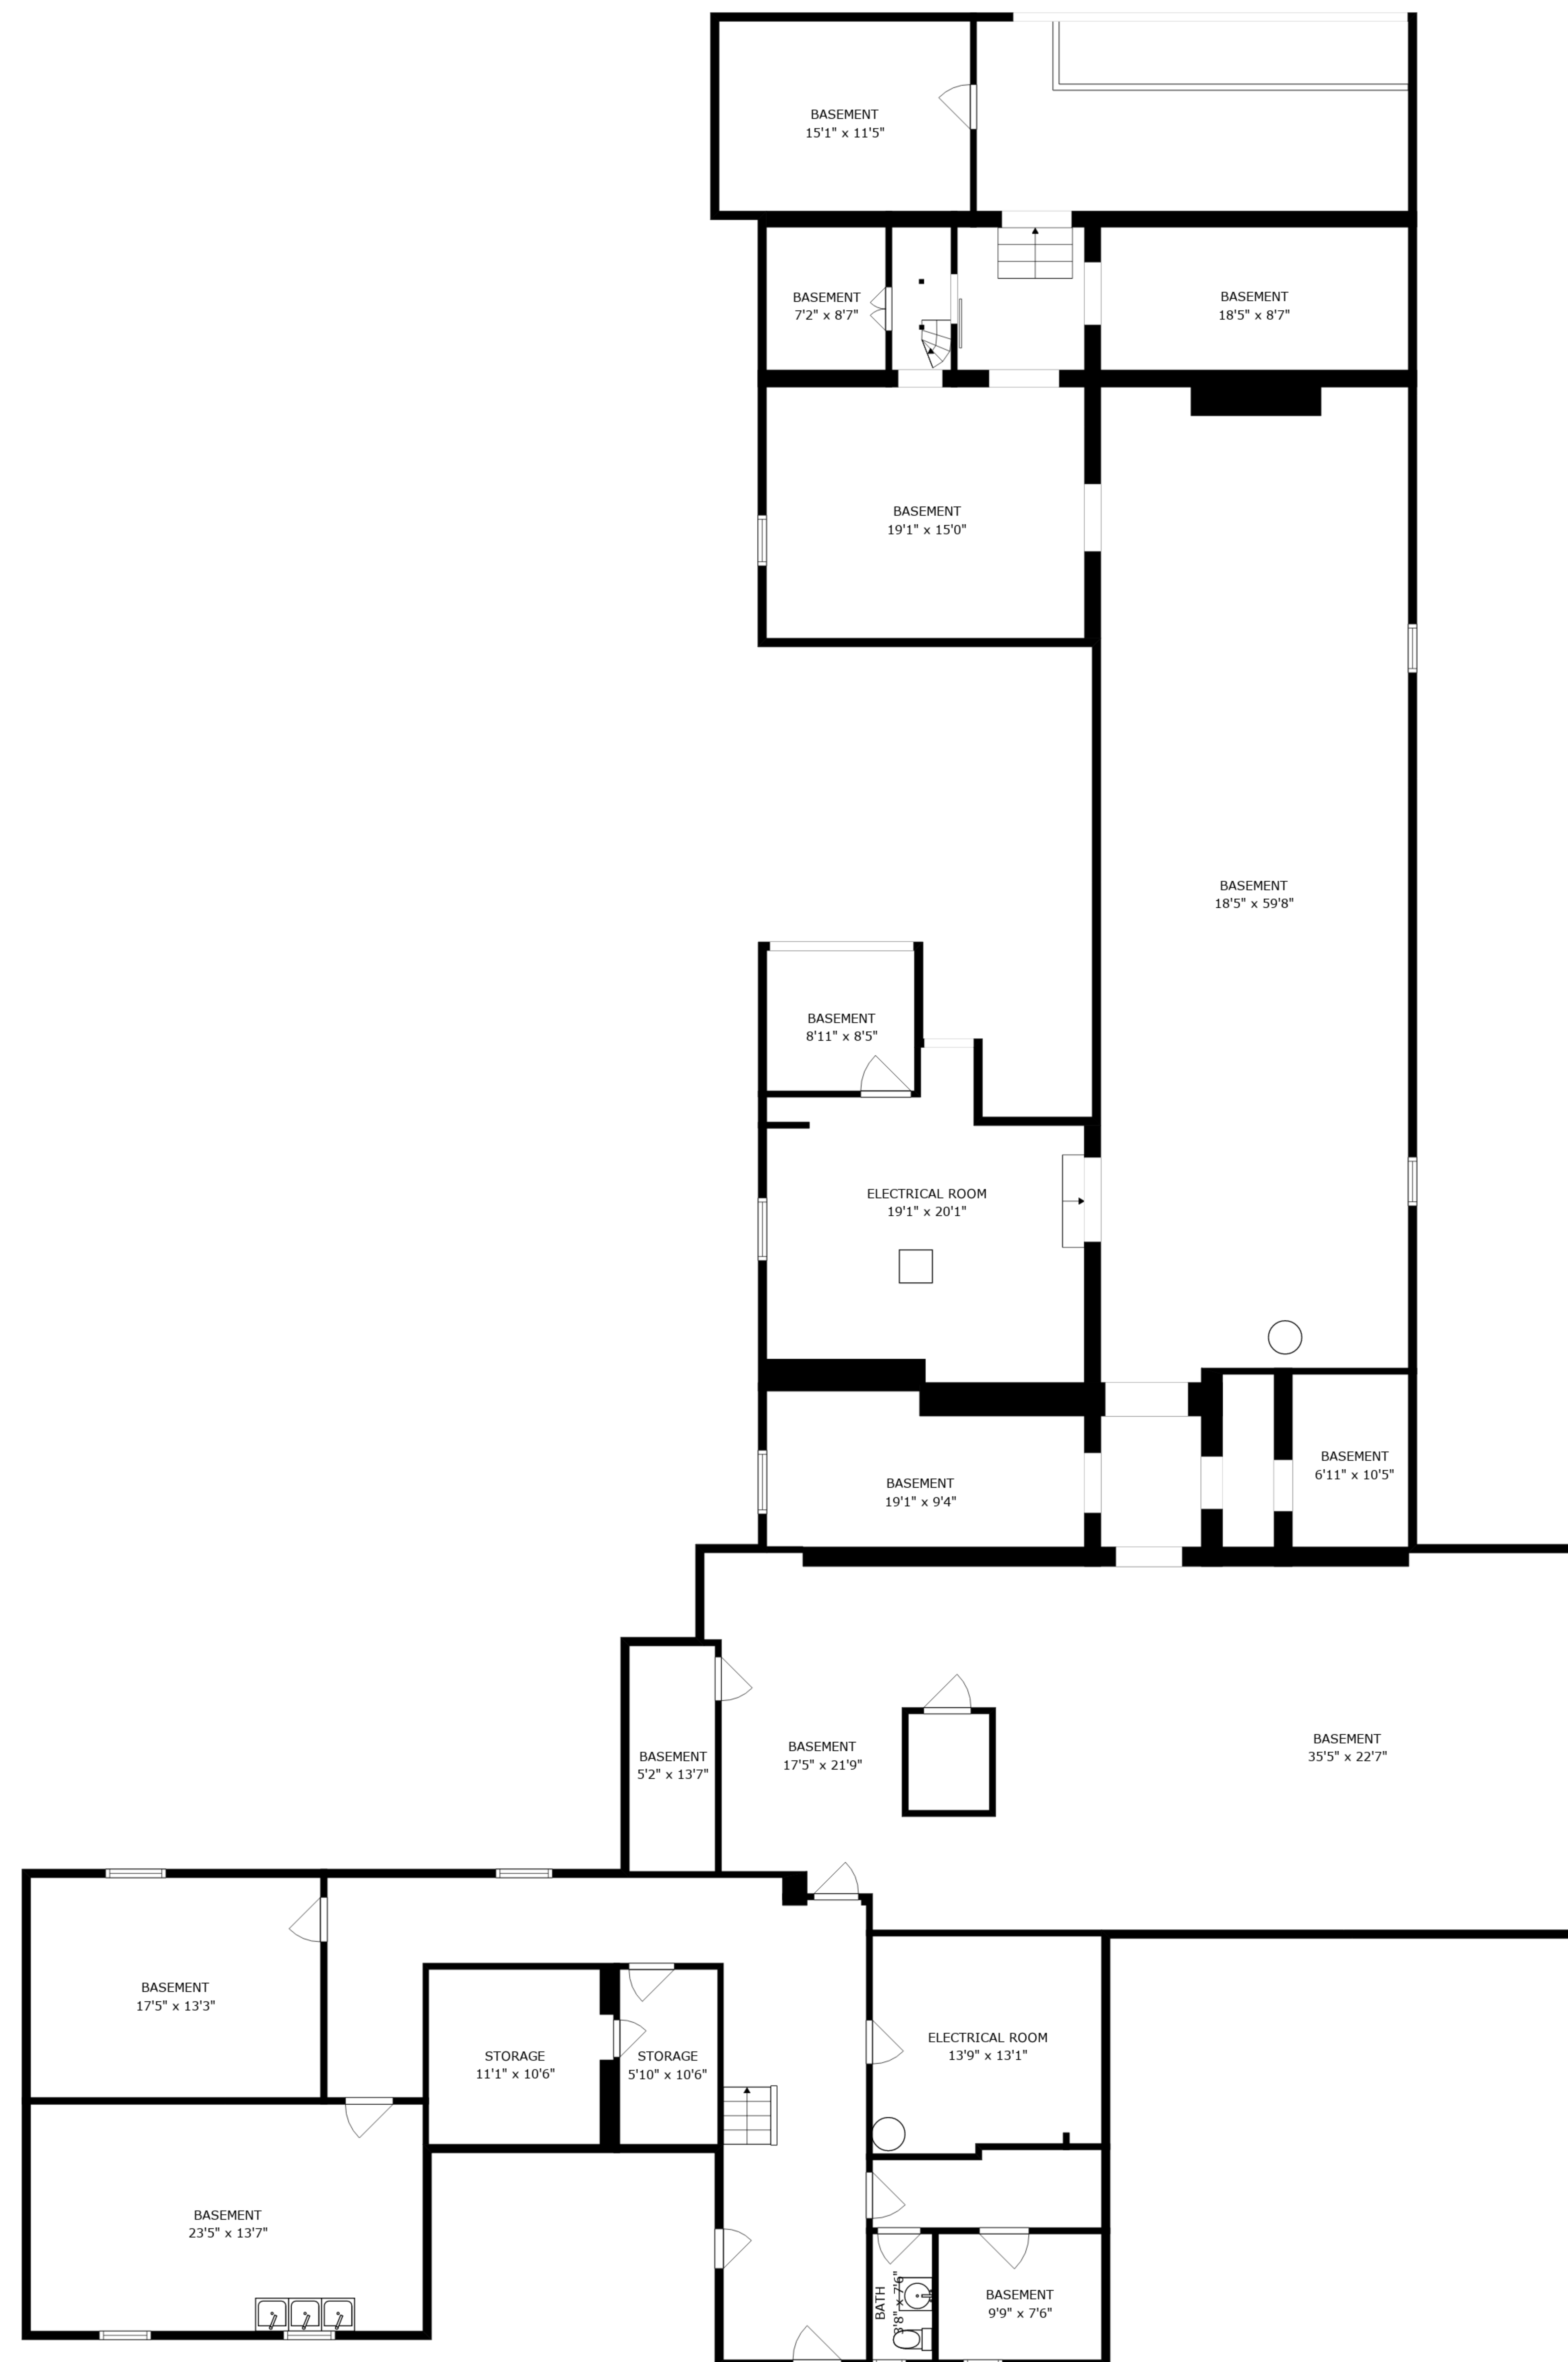

5 CAR GARAGE
49'10" x 21'11"

SIZES AND DIMENSIONS ARE APPROXIMATE, ACTUAL MAY VARY.

SIZES AND DIMENSIONS ARE APPROXIMATE, ACTUAL MAY VARY.

SIZES AND DIMENSIONS ARE APPROXIMATE, ACTUAL MAY VARY.

SIZES AND DIMENSIONS ARE APPROXIMATE, ACTUAL MAY VARY.

ENTRY
18'6" x 27'5"

SIZES AND DIMENSIONS ARE APPROXIMATE, ACTUAL MAY VARY.