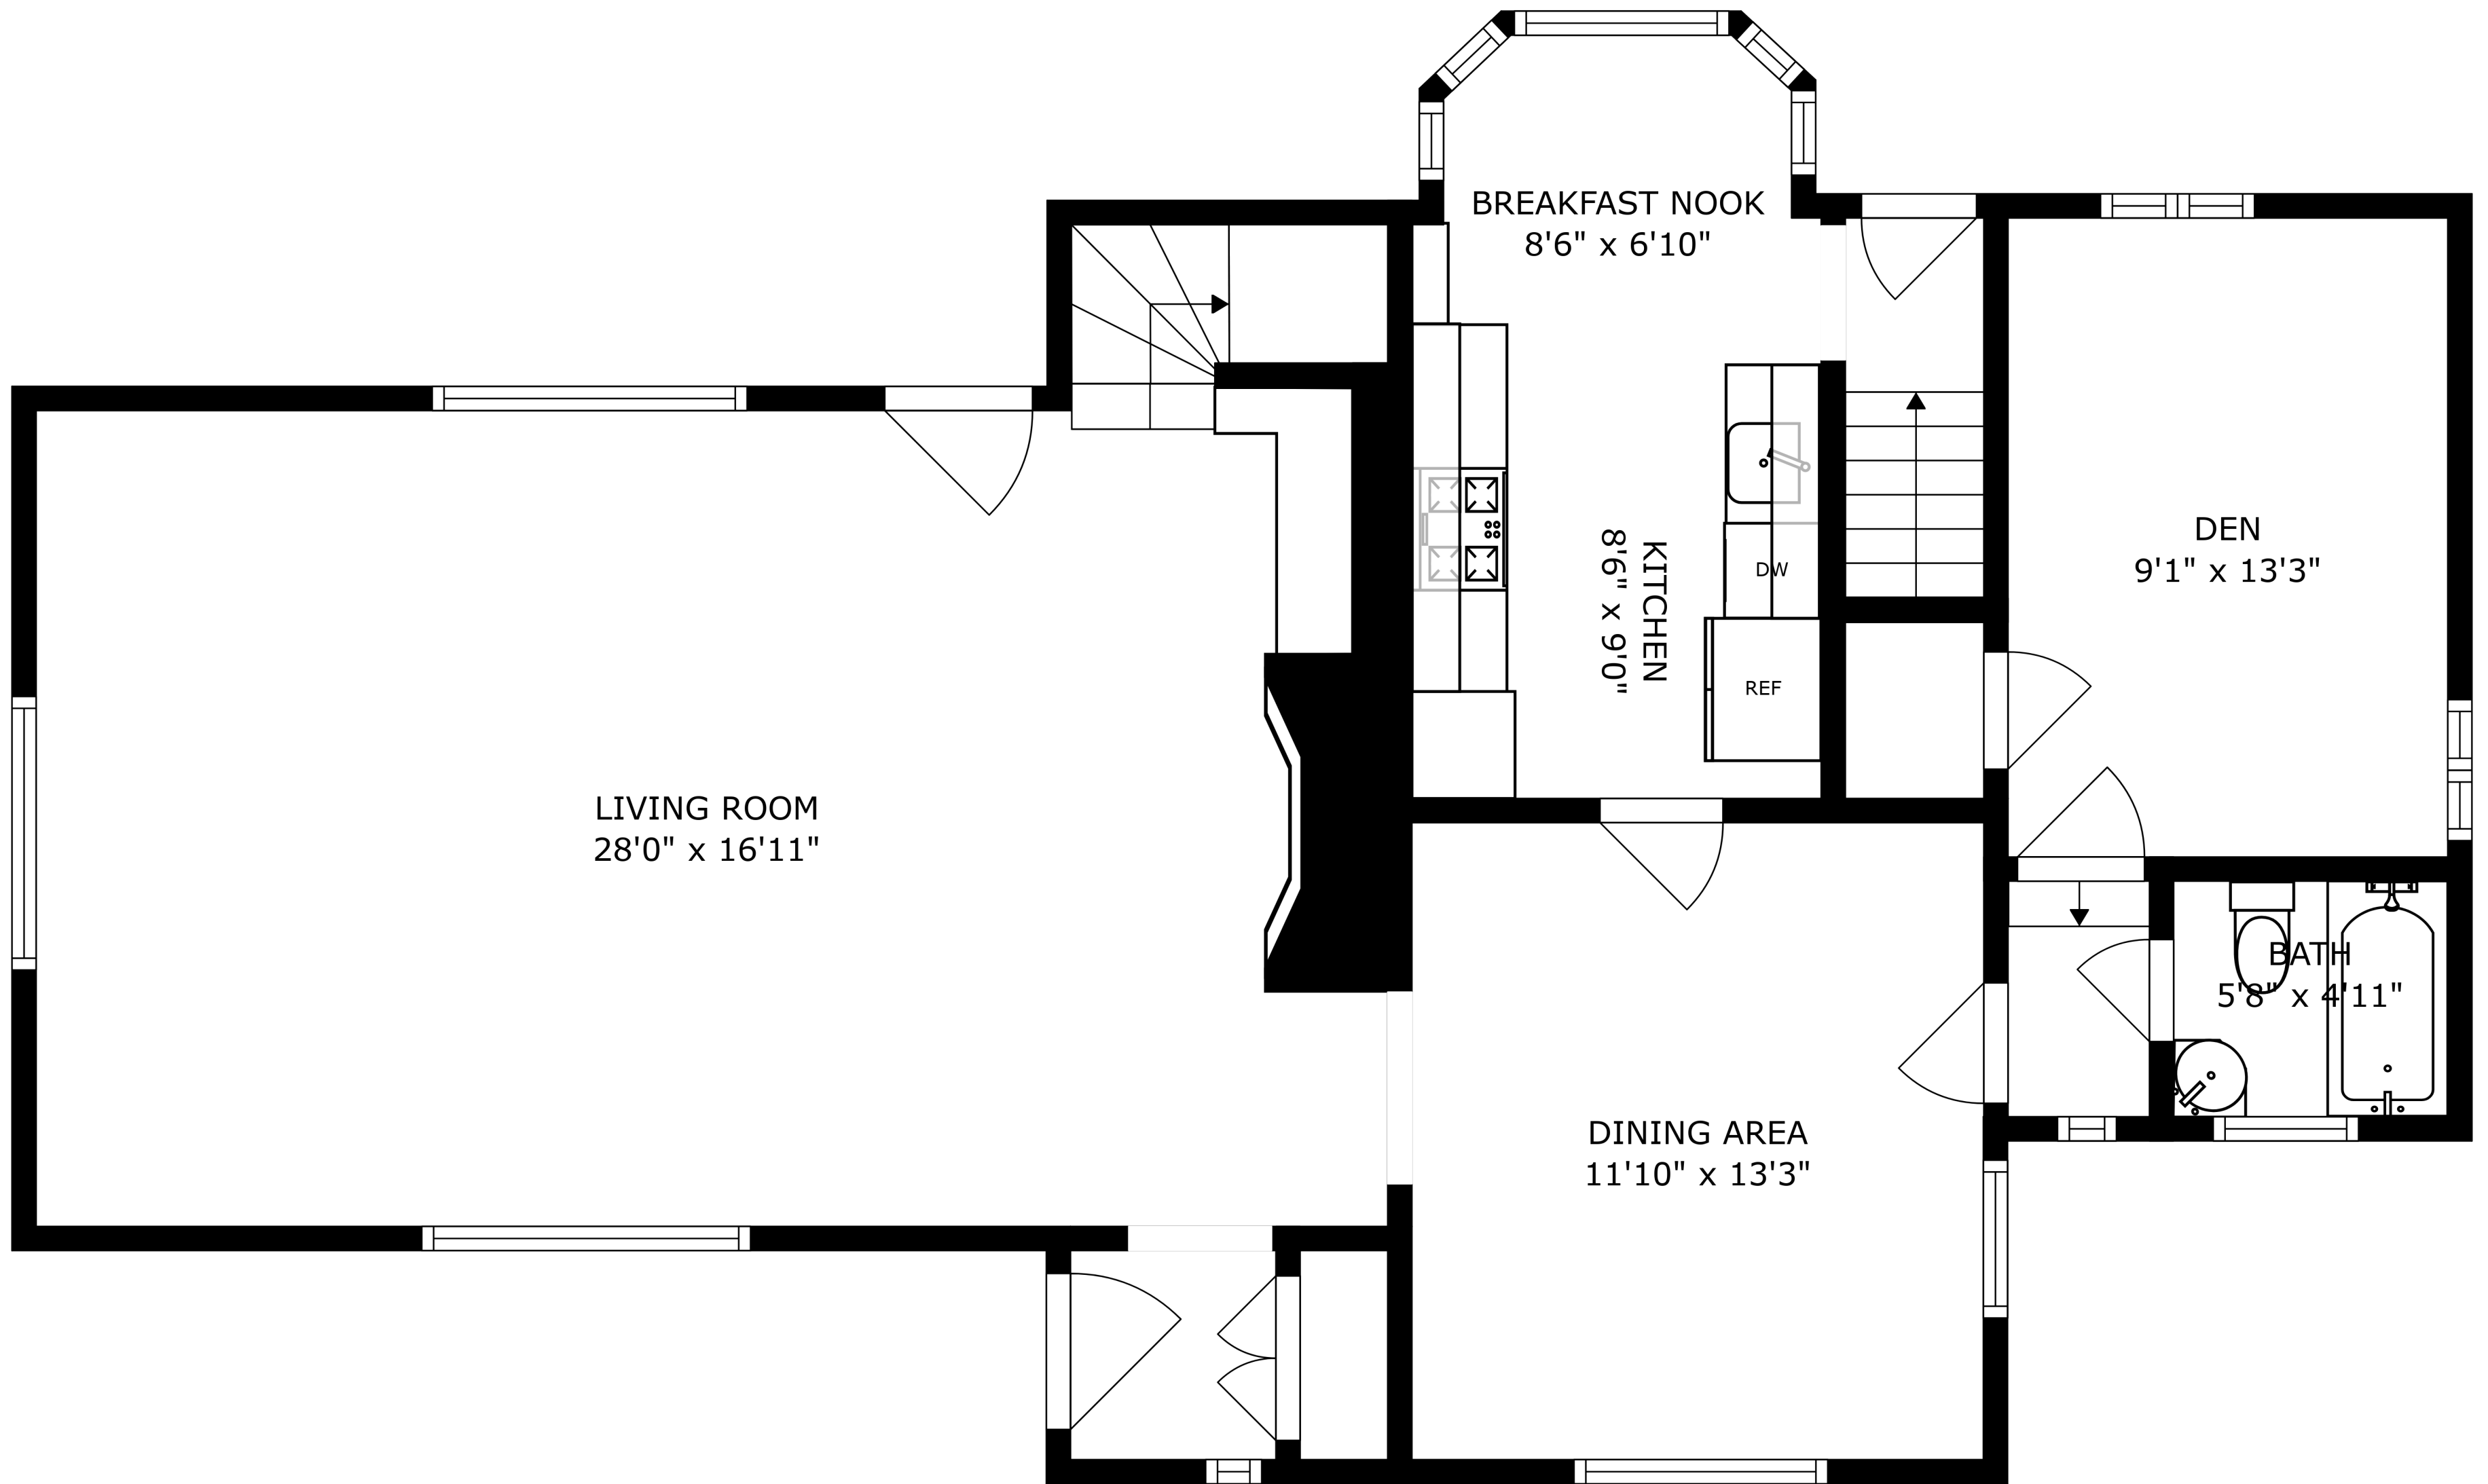

SIZES AND DIMENSIONS ARE APPROXIMATE, ACTUAL MAY VARY.

SIZES AND DIMENSIONS ARE APPROXIMATE, ACTUAL MAY VARY.

LIVING ROOM  
28'0" x 16'11"

BREAKFAST NOOK  
8'6" x 6'10"

KITCHEN  
8'6" x 9'0"

DW

REF

DEN  
9'1" x 13'3"

BATH  
5'8" x 4'11"

DINING AREA  
11'10" x 13'3"

SIZES AND DIMENSIONS ARE APPROXIMATE, ACTUAL MAY VARY.