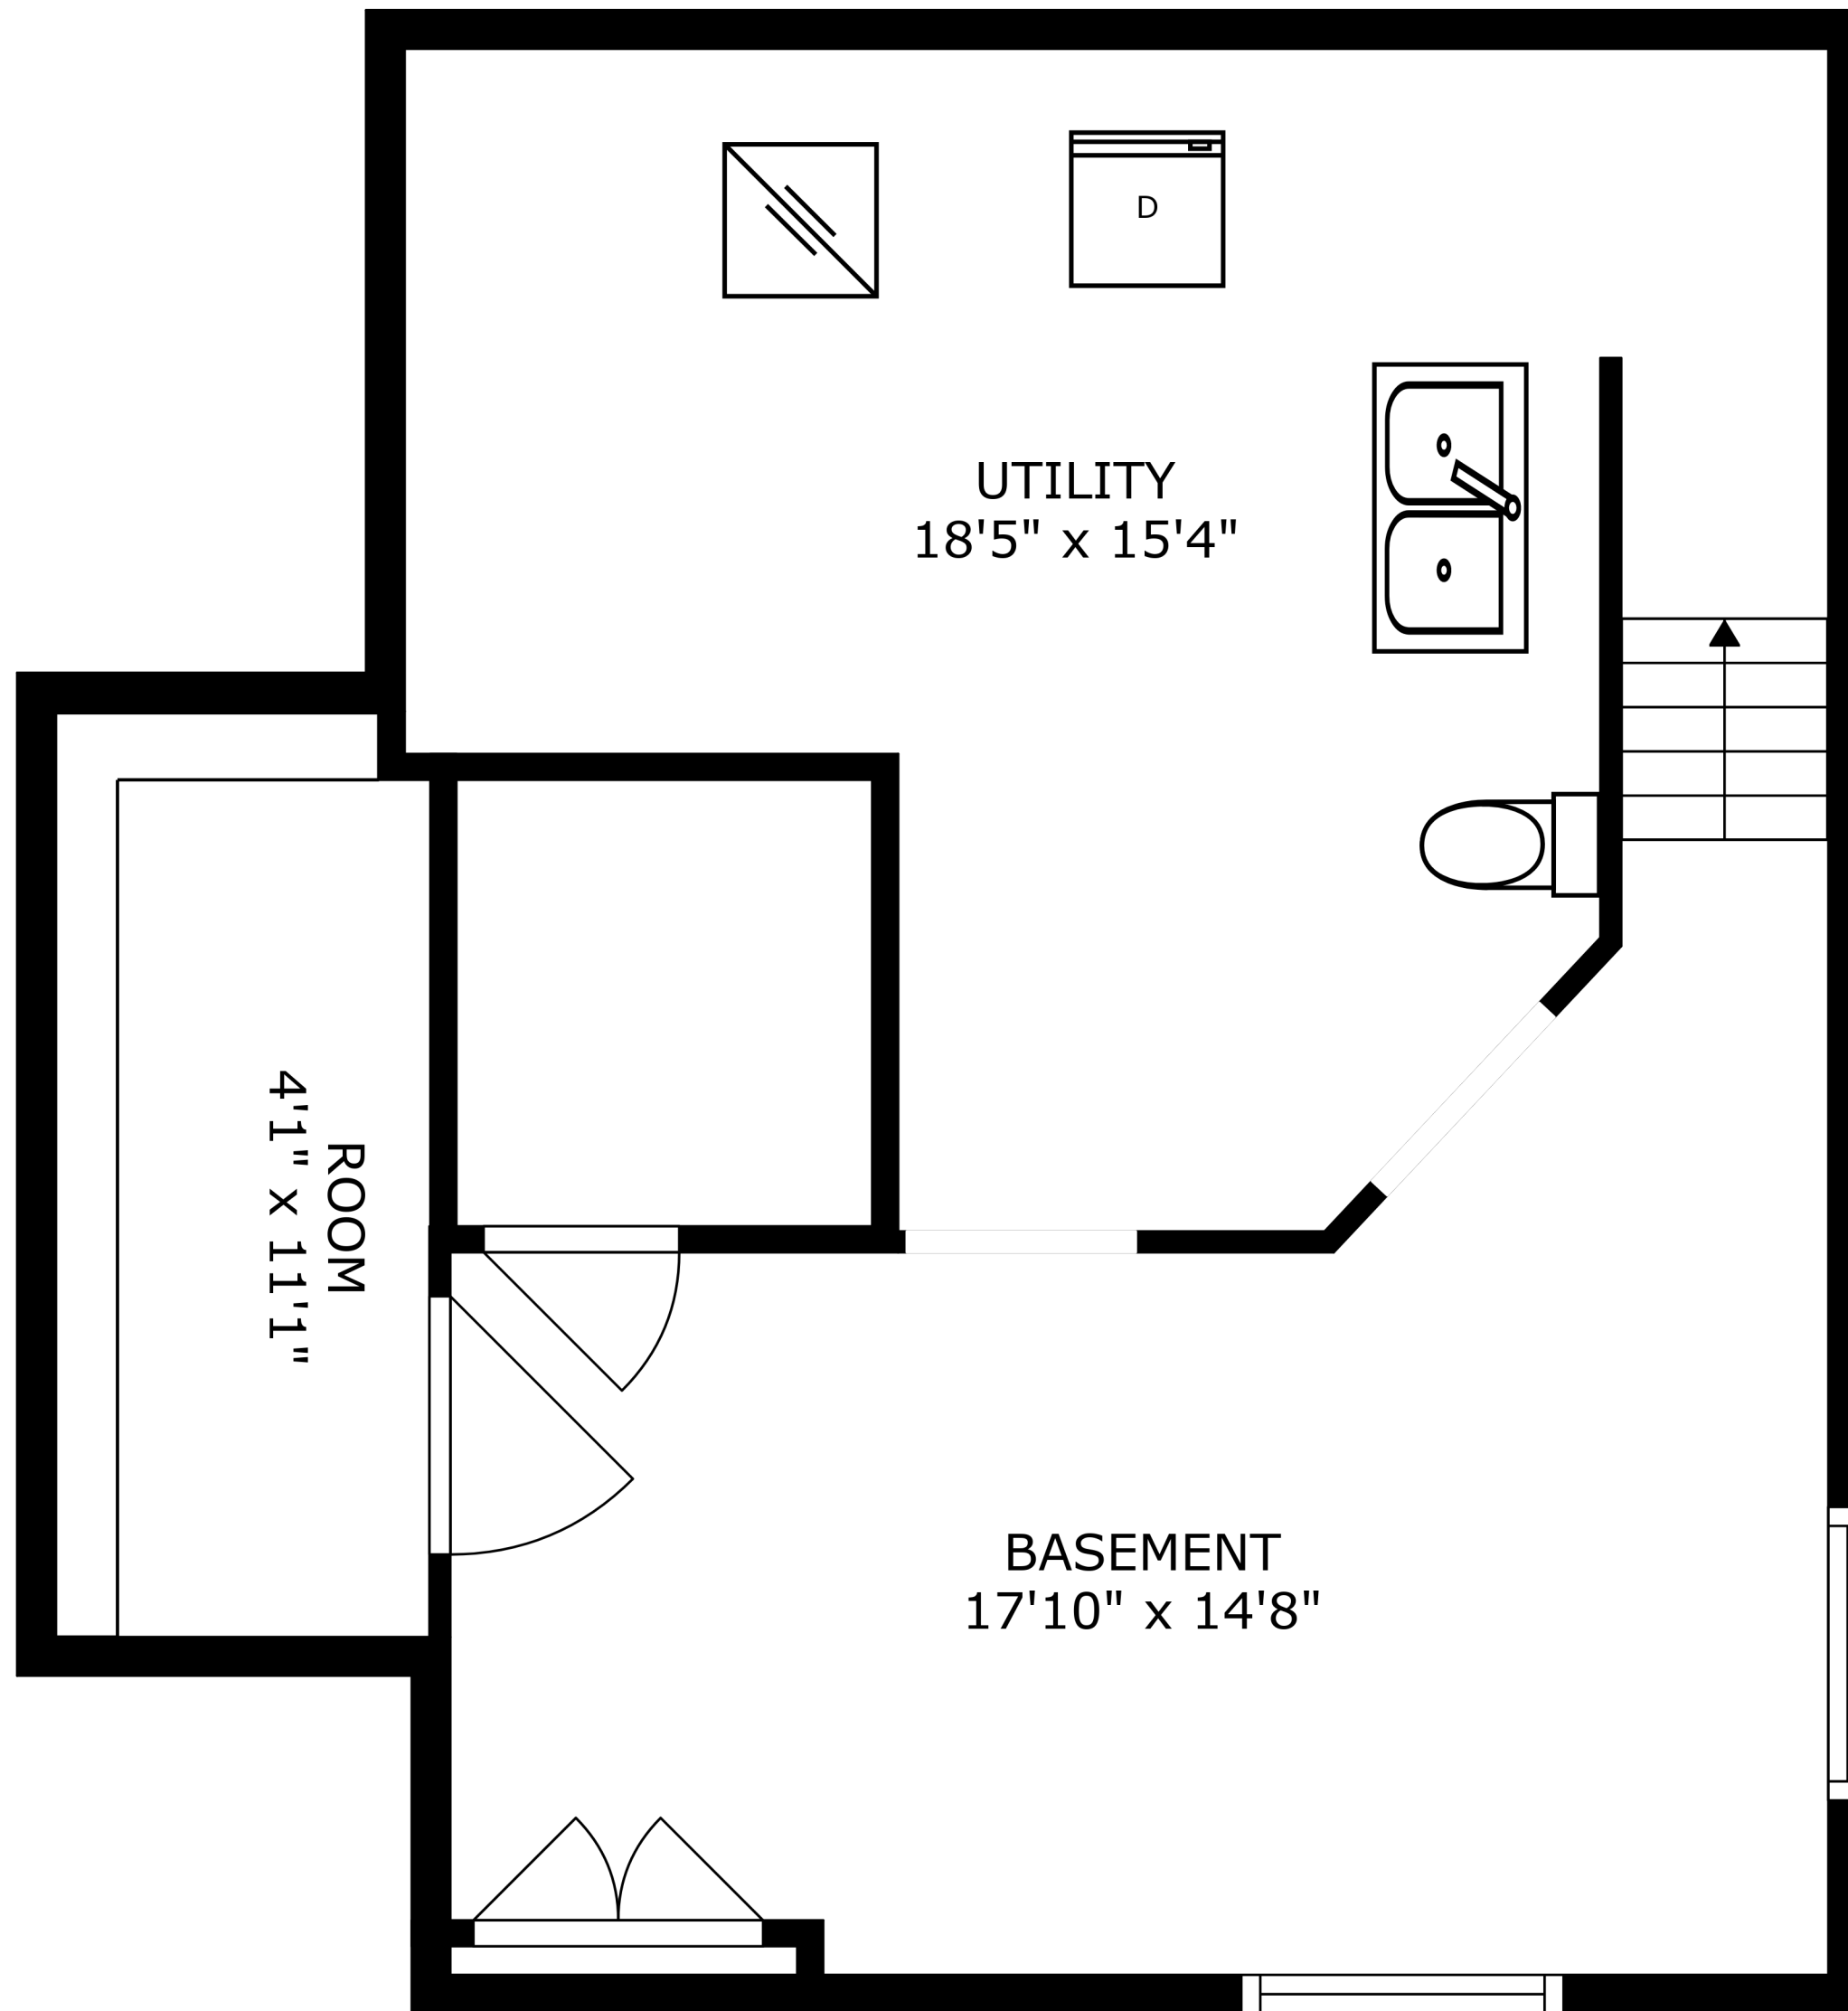

SIZES AND DIMENSIONS ARE APPROXIMATE, ACTUAL MAY VARY.

SIZES AND DIMENSIONS ARE APPROXIMATE, ACTUAL MAY VARY.

LIVING ROOM  
28'0" x 16'11"

BREAKFAST NOOK  
8'6" x 6'10"

KITCHEN  
8'6" x 9'0"

DW

REF

DEN  
9'1" x 13'3"

BATH  
5'8" x 4'11"

DINING AREA  
11'10" x 13'3"

SIZES AND DIMENSIONS ARE APPROXIMATE, ACTUAL MAY VARY.