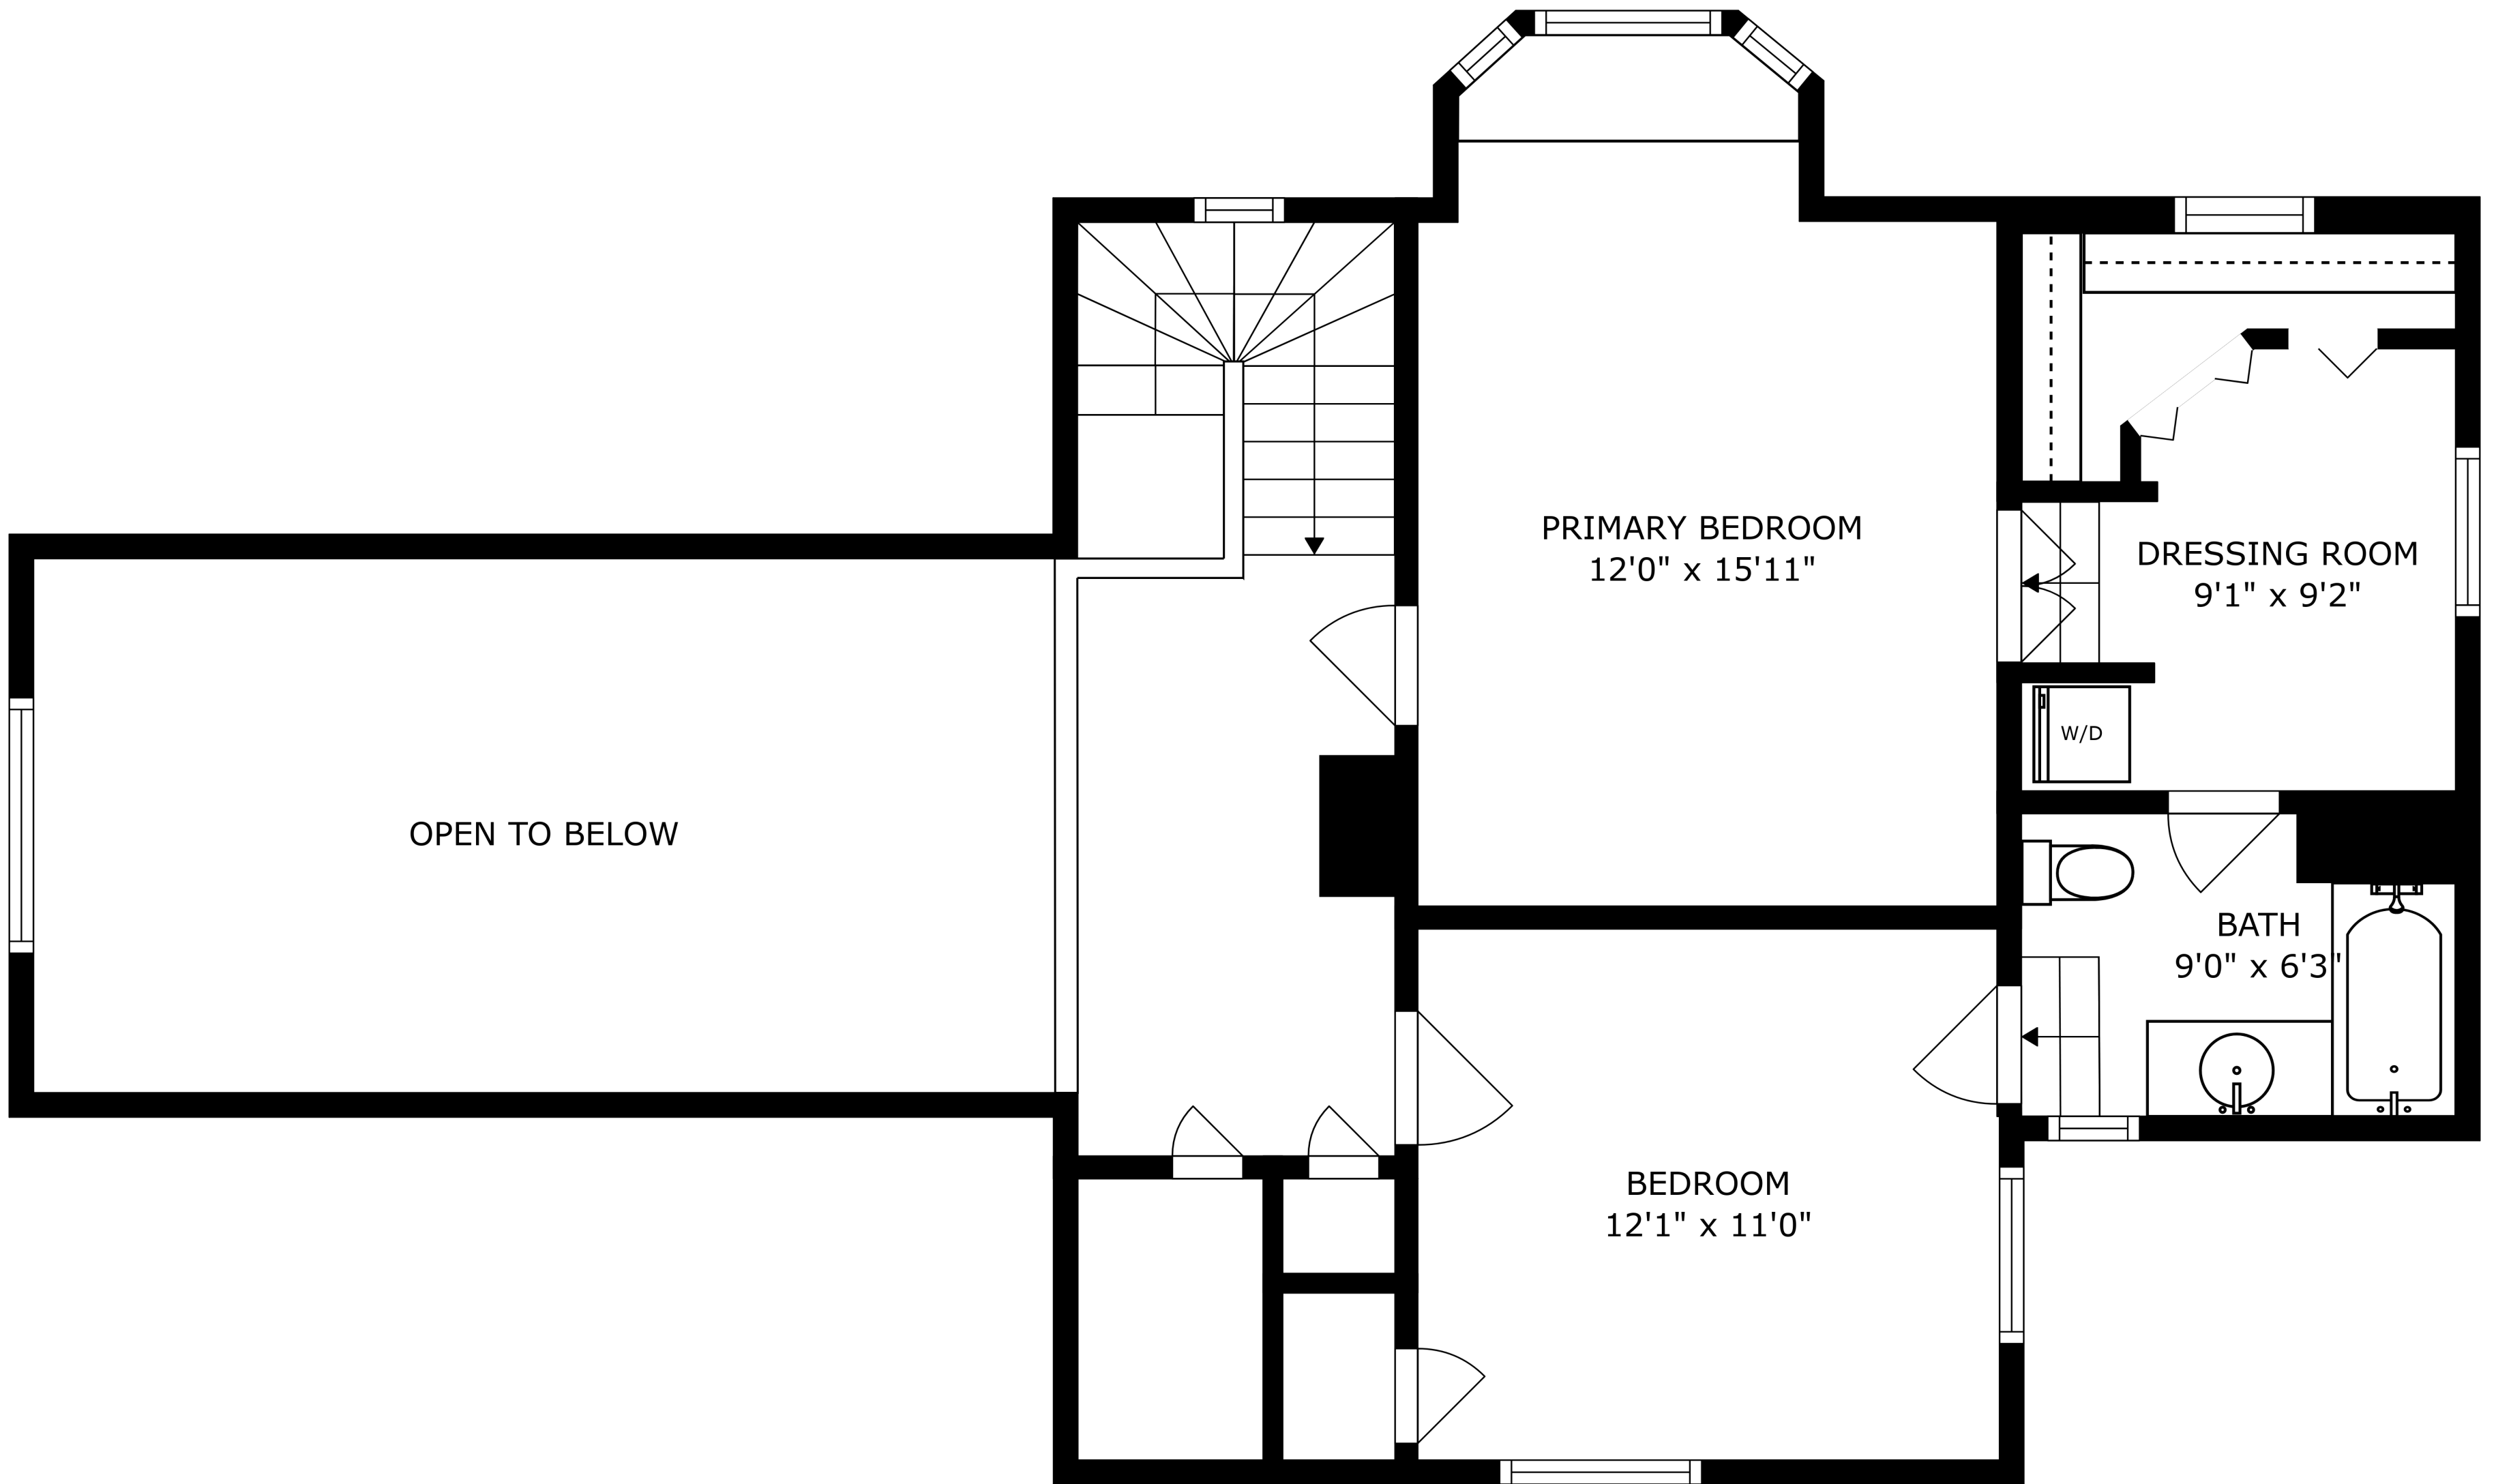

SIZES AND DIMENSIONS ARE APPROXIMATE, ACTUAL MAY VARY.

SIZES AND DIMENSIONS ARE APPROXIMATE, ACTUAL MAY VARY.

LIVING ROOM  
28'0" x 16'11"

BREAKFAST NOOK  
8'6" x 6'10"

KITCHEN  
8'6" x 9'0"

DW

REF

DEN  
9'1" x 13'3"

BATH  
5'8" x 4'11"

DINING AREA  
11'10" x 13'3"

SIZES AND DIMENSIONS ARE APPROXIMATE, ACTUAL MAY VARY.