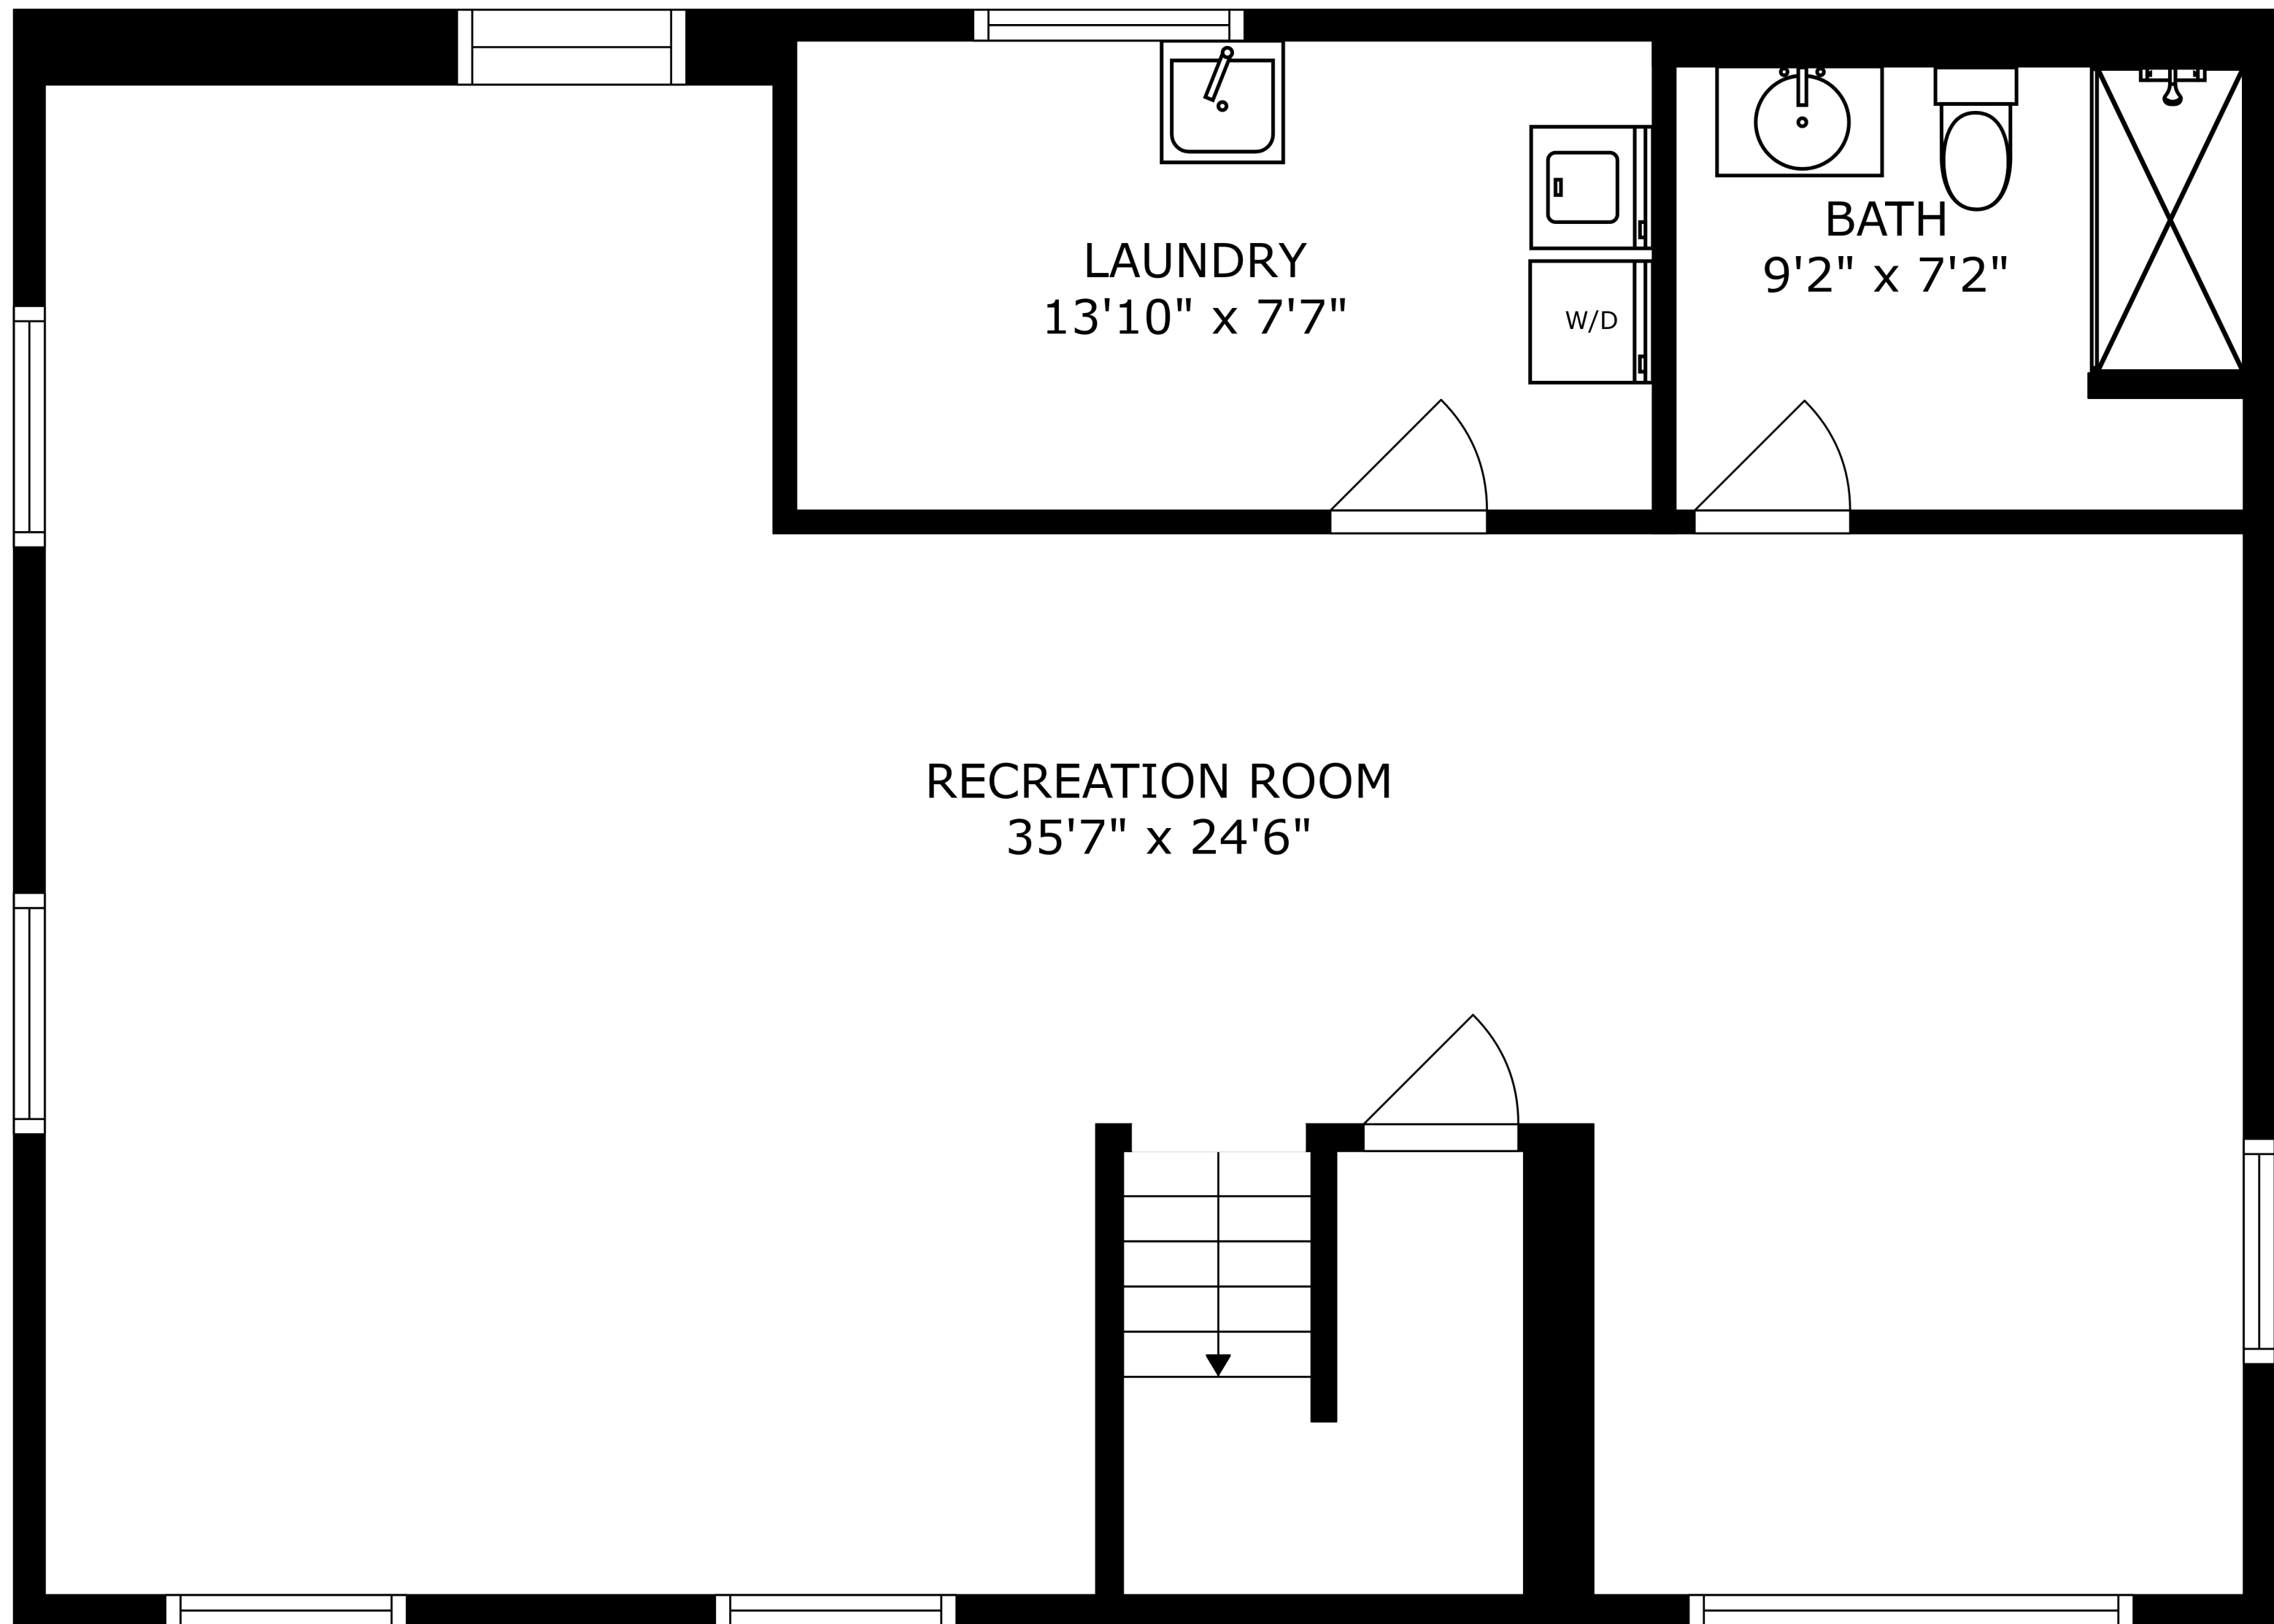

FLOOR 1

FLOOR 2

SIZES AND DIMENSIONS ARE APPROXIMATE, ACTUAL MAY VARY.

LAUNDRY
13'10" x 7'7"

BATH
9'2" x 7'2"

RECREATION ROOM
35'7" x 24'6"