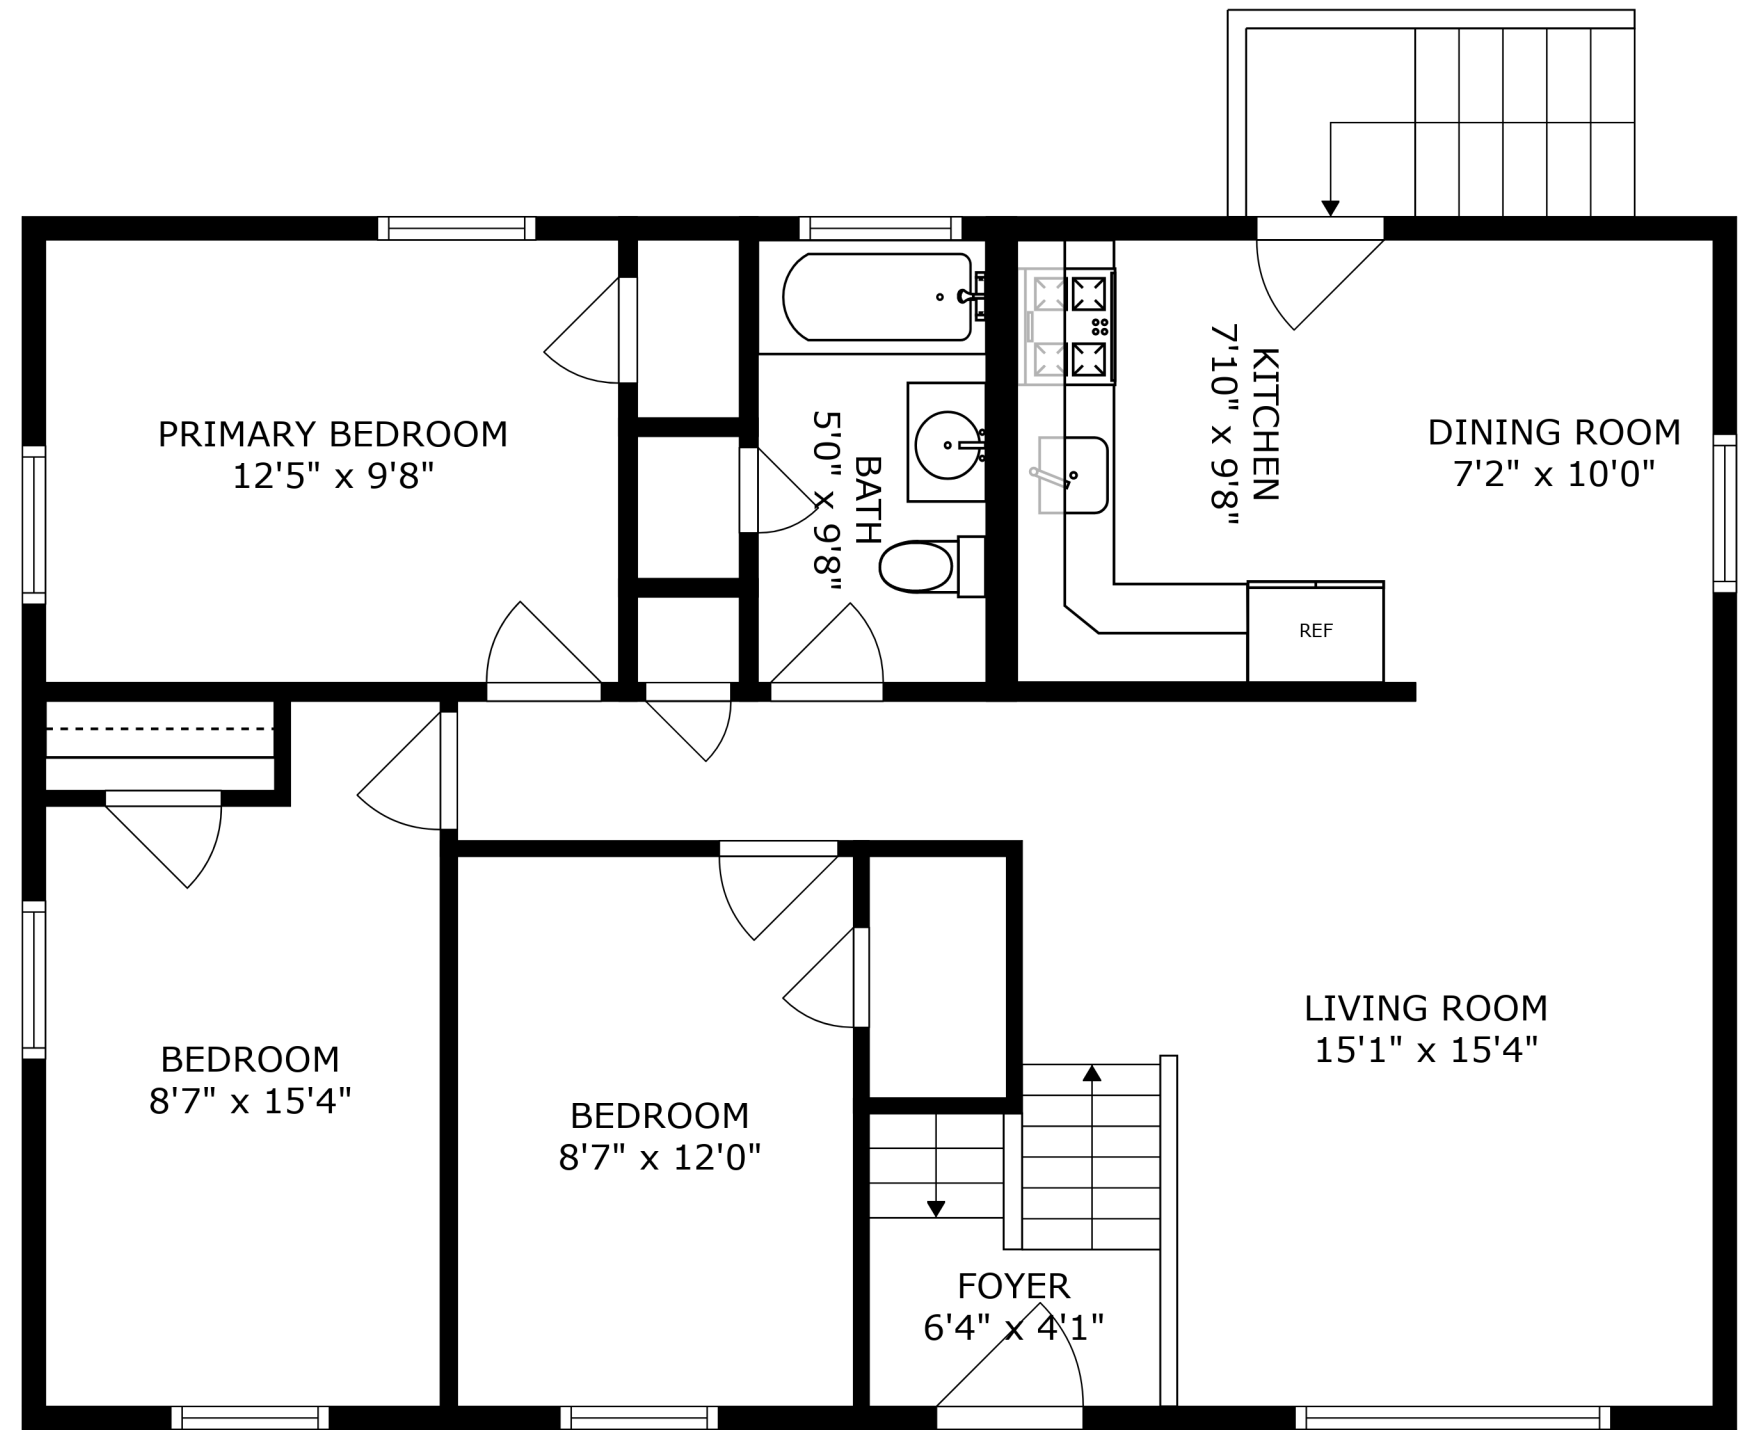

FLOOR 1

FLOOR 2

SIZES AND DIMENSIONS ARE APPROXIMATE, ACTUAL MAY VARY.

LAUNDRY
13'10" x 7'7"

BATH
9'2" x 7'2"

RECREATION ROOM
35'7" x 24'6"