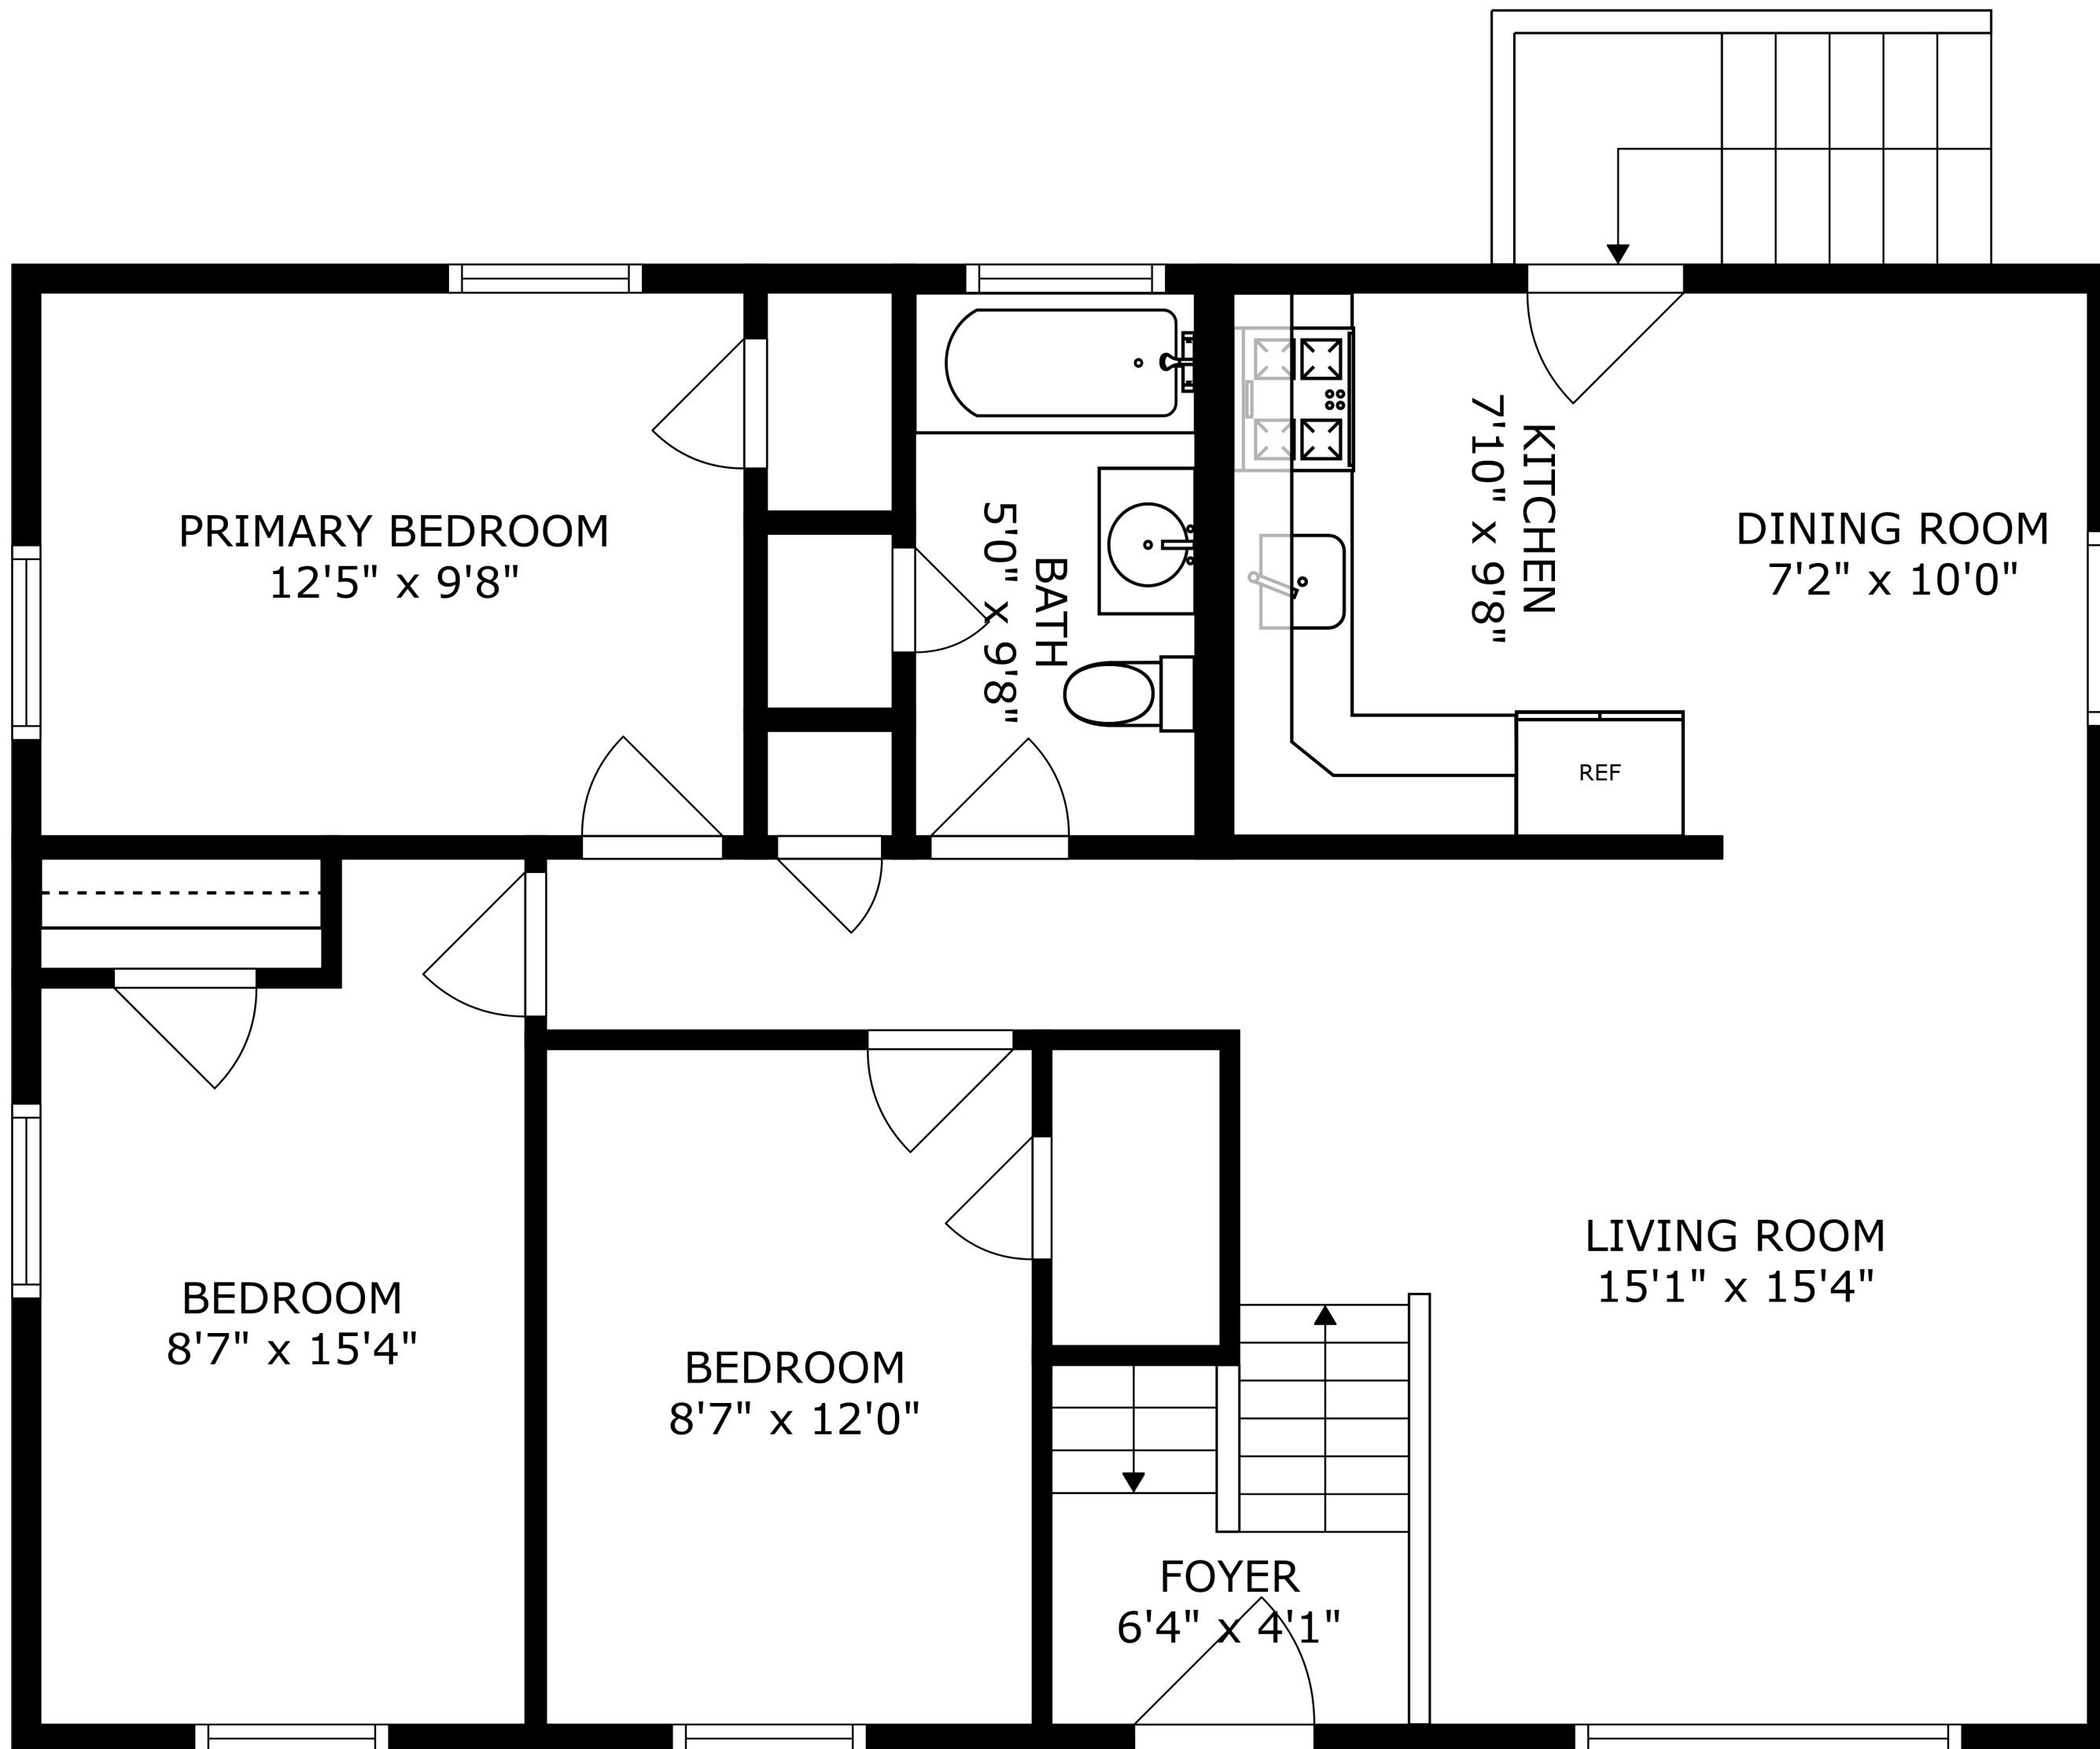

FLOOR 1

FLOOR 2

SIZES AND DIMENSIONS ARE APPROXIMATE, ACTUAL MAY VARY.

LAUNDRY
13'10" x 7'7"

BATH
9'2" x 7'2"

RECREATION ROOM
35'7" x 24'6"