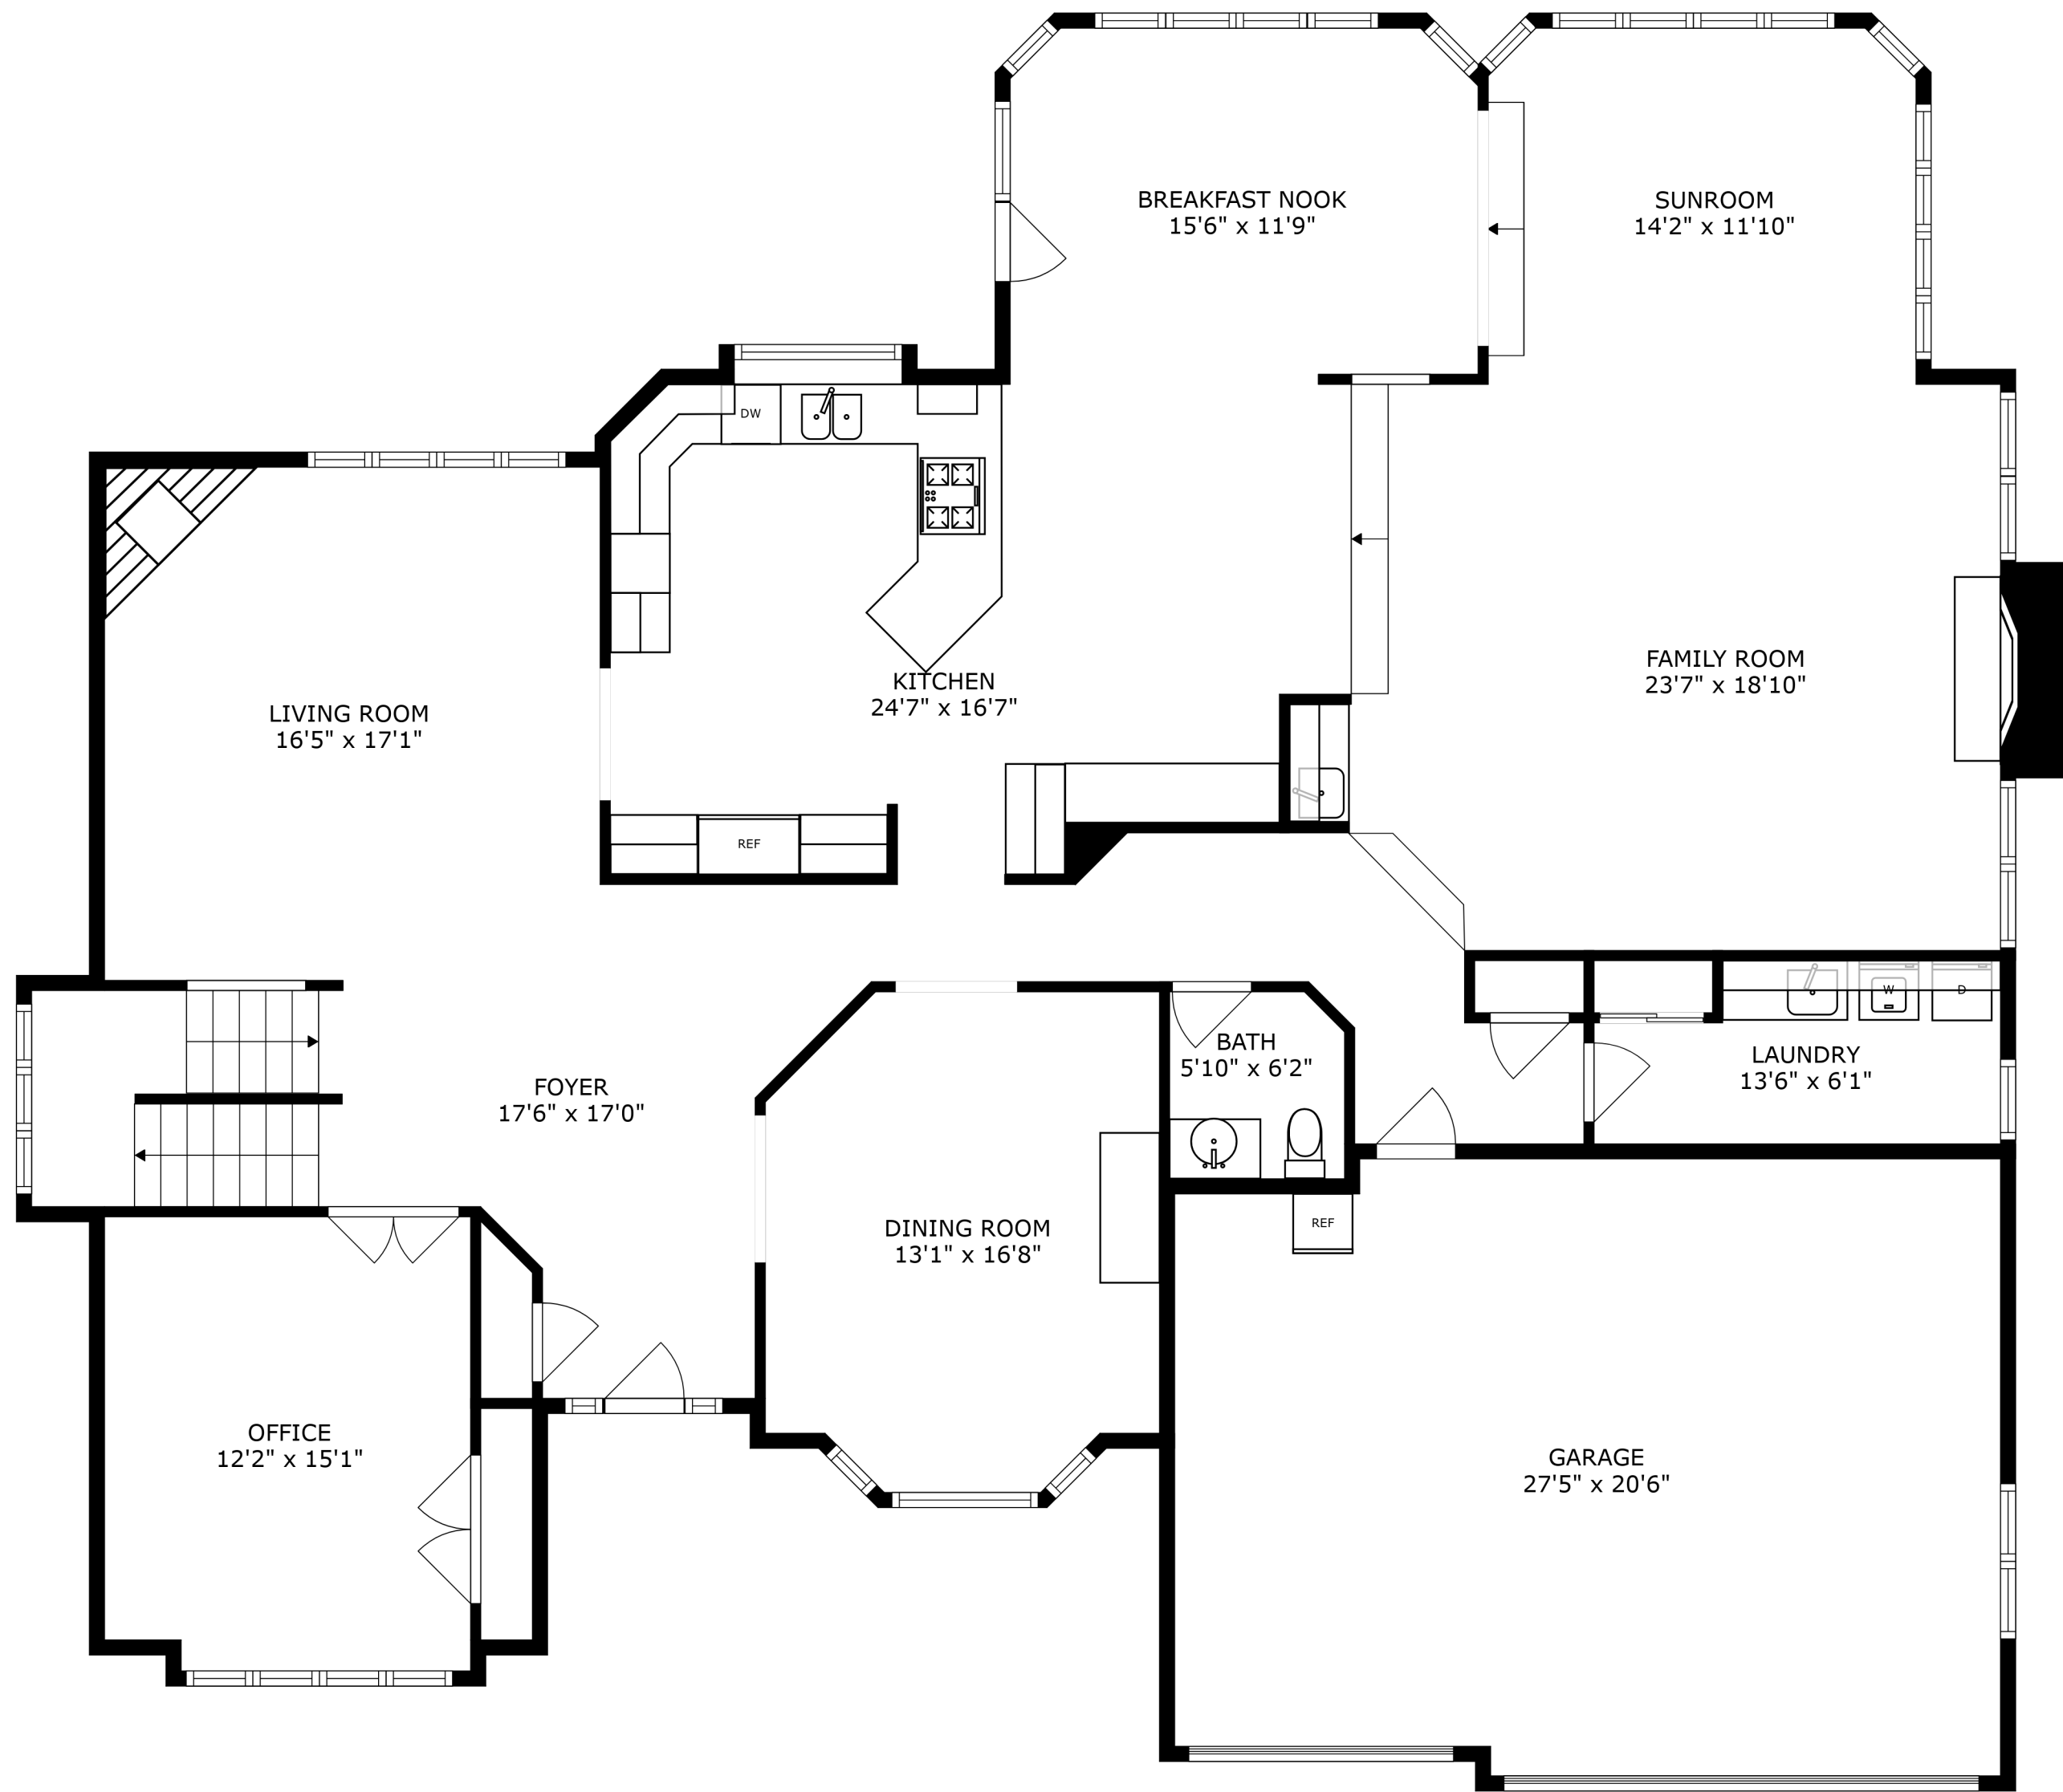

SIZES AND DIMENSIONS ARE APPROXIMATE, ACTUAL MAY VARY.

OPEN TO BELOW

BEDROOM
11'10" x 14'3"

W.I.C.
8'6" x 7'10"

SIZES AND DIMENSIONS ARE APPROXIMATE, ACTUAL MAY VARY.

SIZES AND DIMENSIONS ARE APPROXIMATE, ACTUAL MAY VARY.

SIZES AND DIMENSIONS ARE APPROXIMATE, ACTUAL MAY VARY.

RECREATION ROOM
37'8" x 38'11"

STORAGE
28'8" x 37'0"

W.I.C.
5'2" x 4'9"

BATH
5'2" x 8'9"

SIZES AND DIMENSIONS ARE APPROXIMATE, ACTUAL MAY VARY.