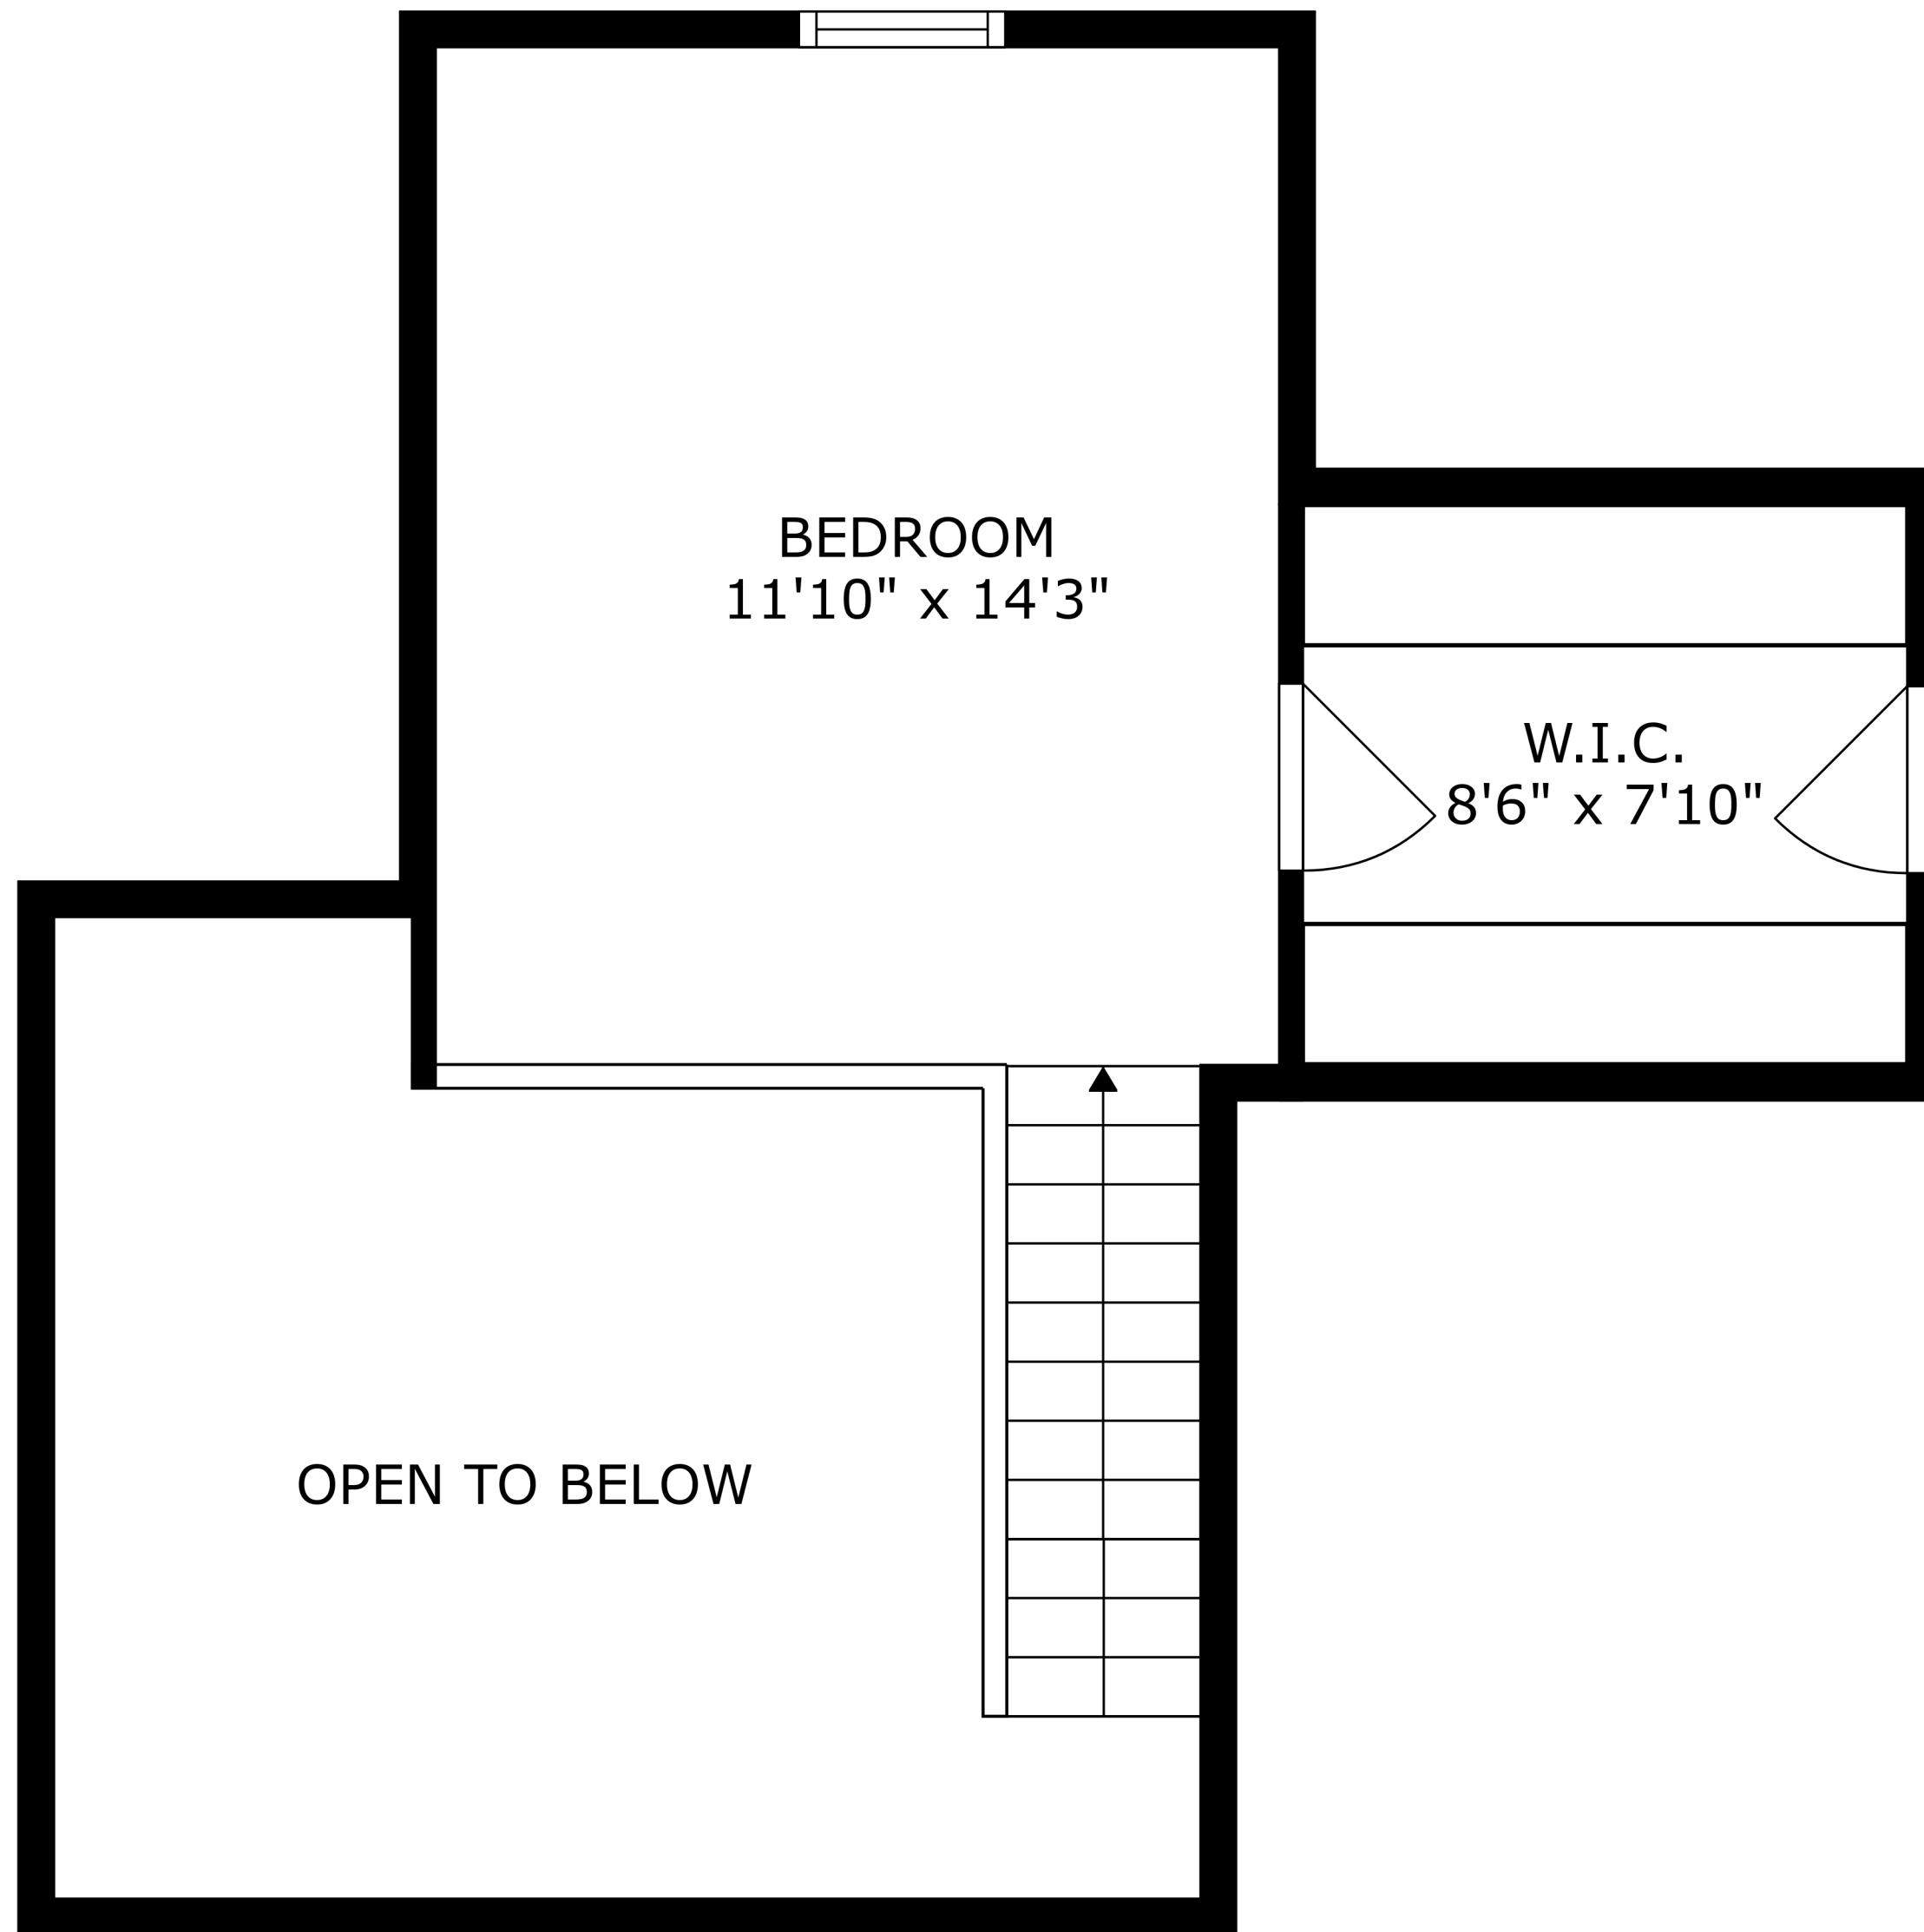

SIZES AND DIMENSIONS ARE APPROXIMATE, ACTUAL MAY VARY.

OPEN TO BELOW

BEDROOM
11'10" x 14'3"

W.I.C.
8'6" x 7'10"

SIZES AND DIMENSIONS ARE APPROXIMATE, ACTUAL MAY VARY.

SIZES AND DIMENSIONS ARE APPROXIMATE, ACTUAL MAY VARY.

SIZES AND DIMENSIONS ARE APPROXIMATE, ACTUAL MAY VARY.

RECREATION ROOM
37'8" x 38'11"

STORAGE
28'8" x 37'0"

W.I.C.
5'2" x 4'9"

BATH
5'2" x 8'9"

SIZES AND DIMENSIONS ARE APPROXIMATE, ACTUAL MAY VARY.