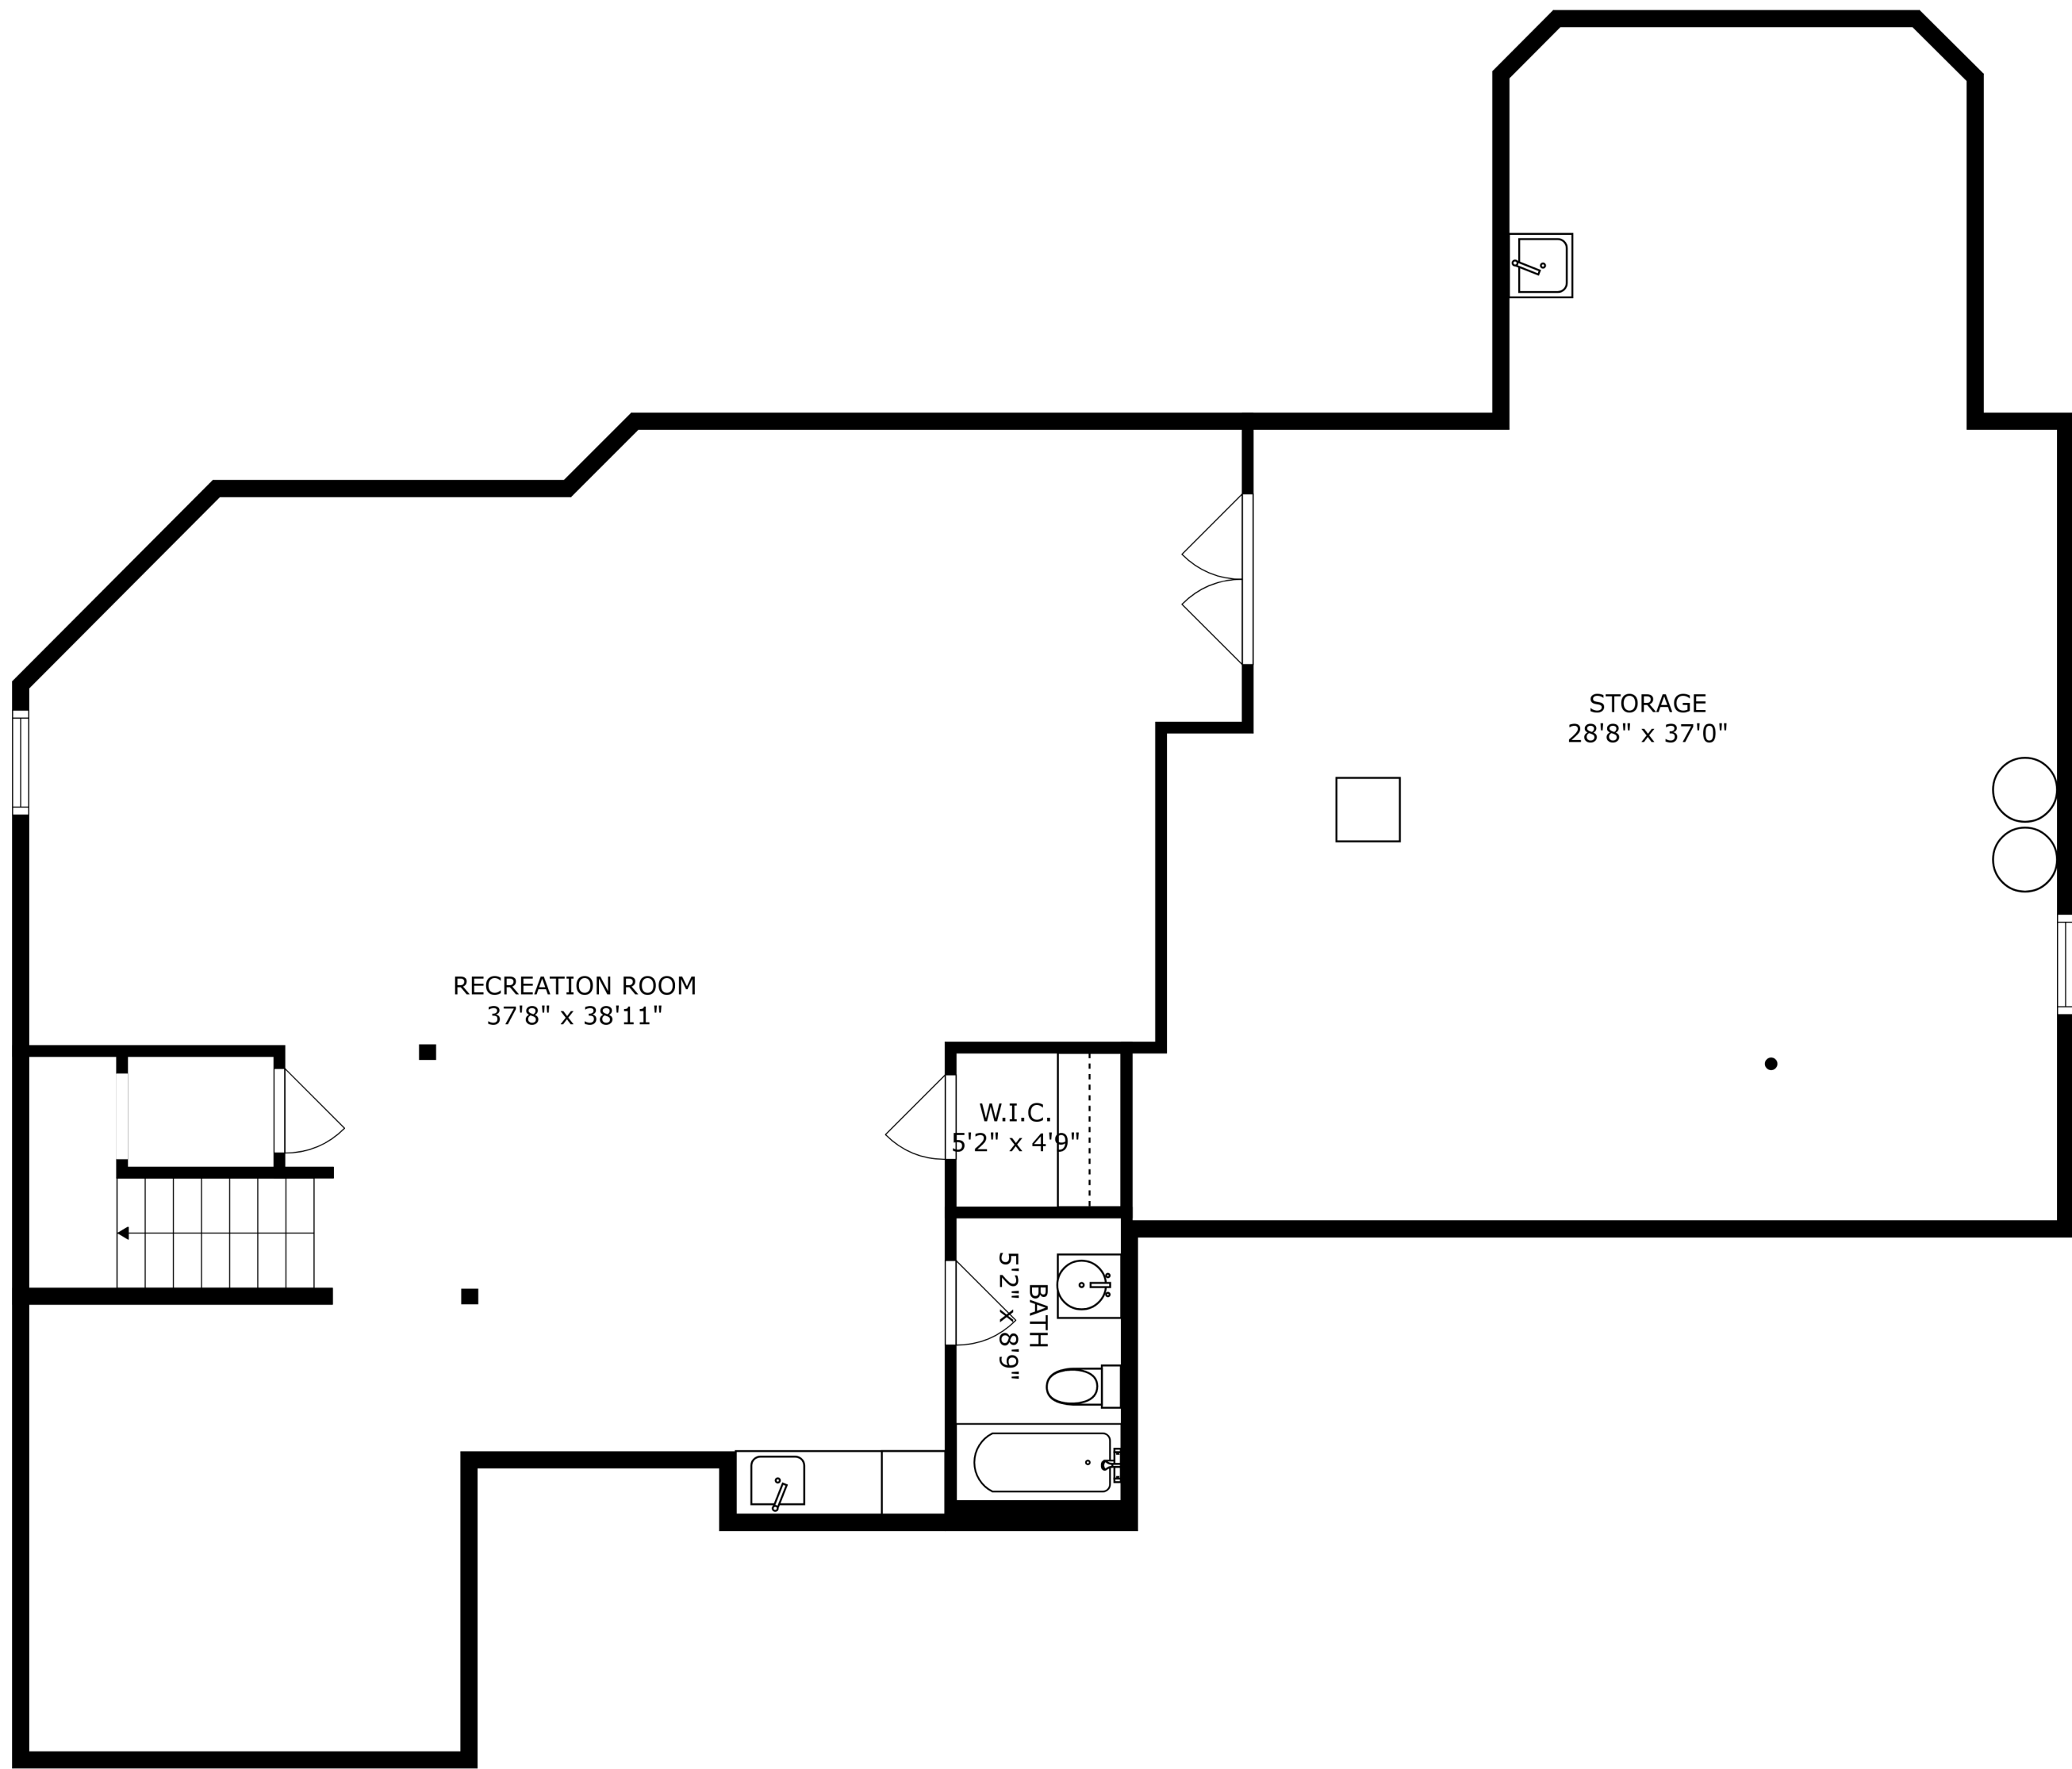

SIZES AND DIMENSIONS ARE APPROXIMATE, ACTUAL MAY VARY.

OPEN TO BELOW

BEDROOM
11'10" x 14'3"

W.I.C.
8'6" x 7'10"

SIZES AND DIMENSIONS ARE APPROXIMATE, ACTUAL MAY VARY.

SIZES AND DIMENSIONS ARE APPROXIMATE, ACTUAL MAY VARY.

SIZES AND DIMENSIONS ARE APPROXIMATE, ACTUAL MAY VARY.

RECREATION ROOM
37'8" x 38'11"

STORAGE
28'8" x 37'0"

W.I.C.
5'2" x 4'9"

BATH
5'2" x 8'9"

SIZES AND DIMENSIONS ARE APPROXIMATE, ACTUAL MAY VARY.