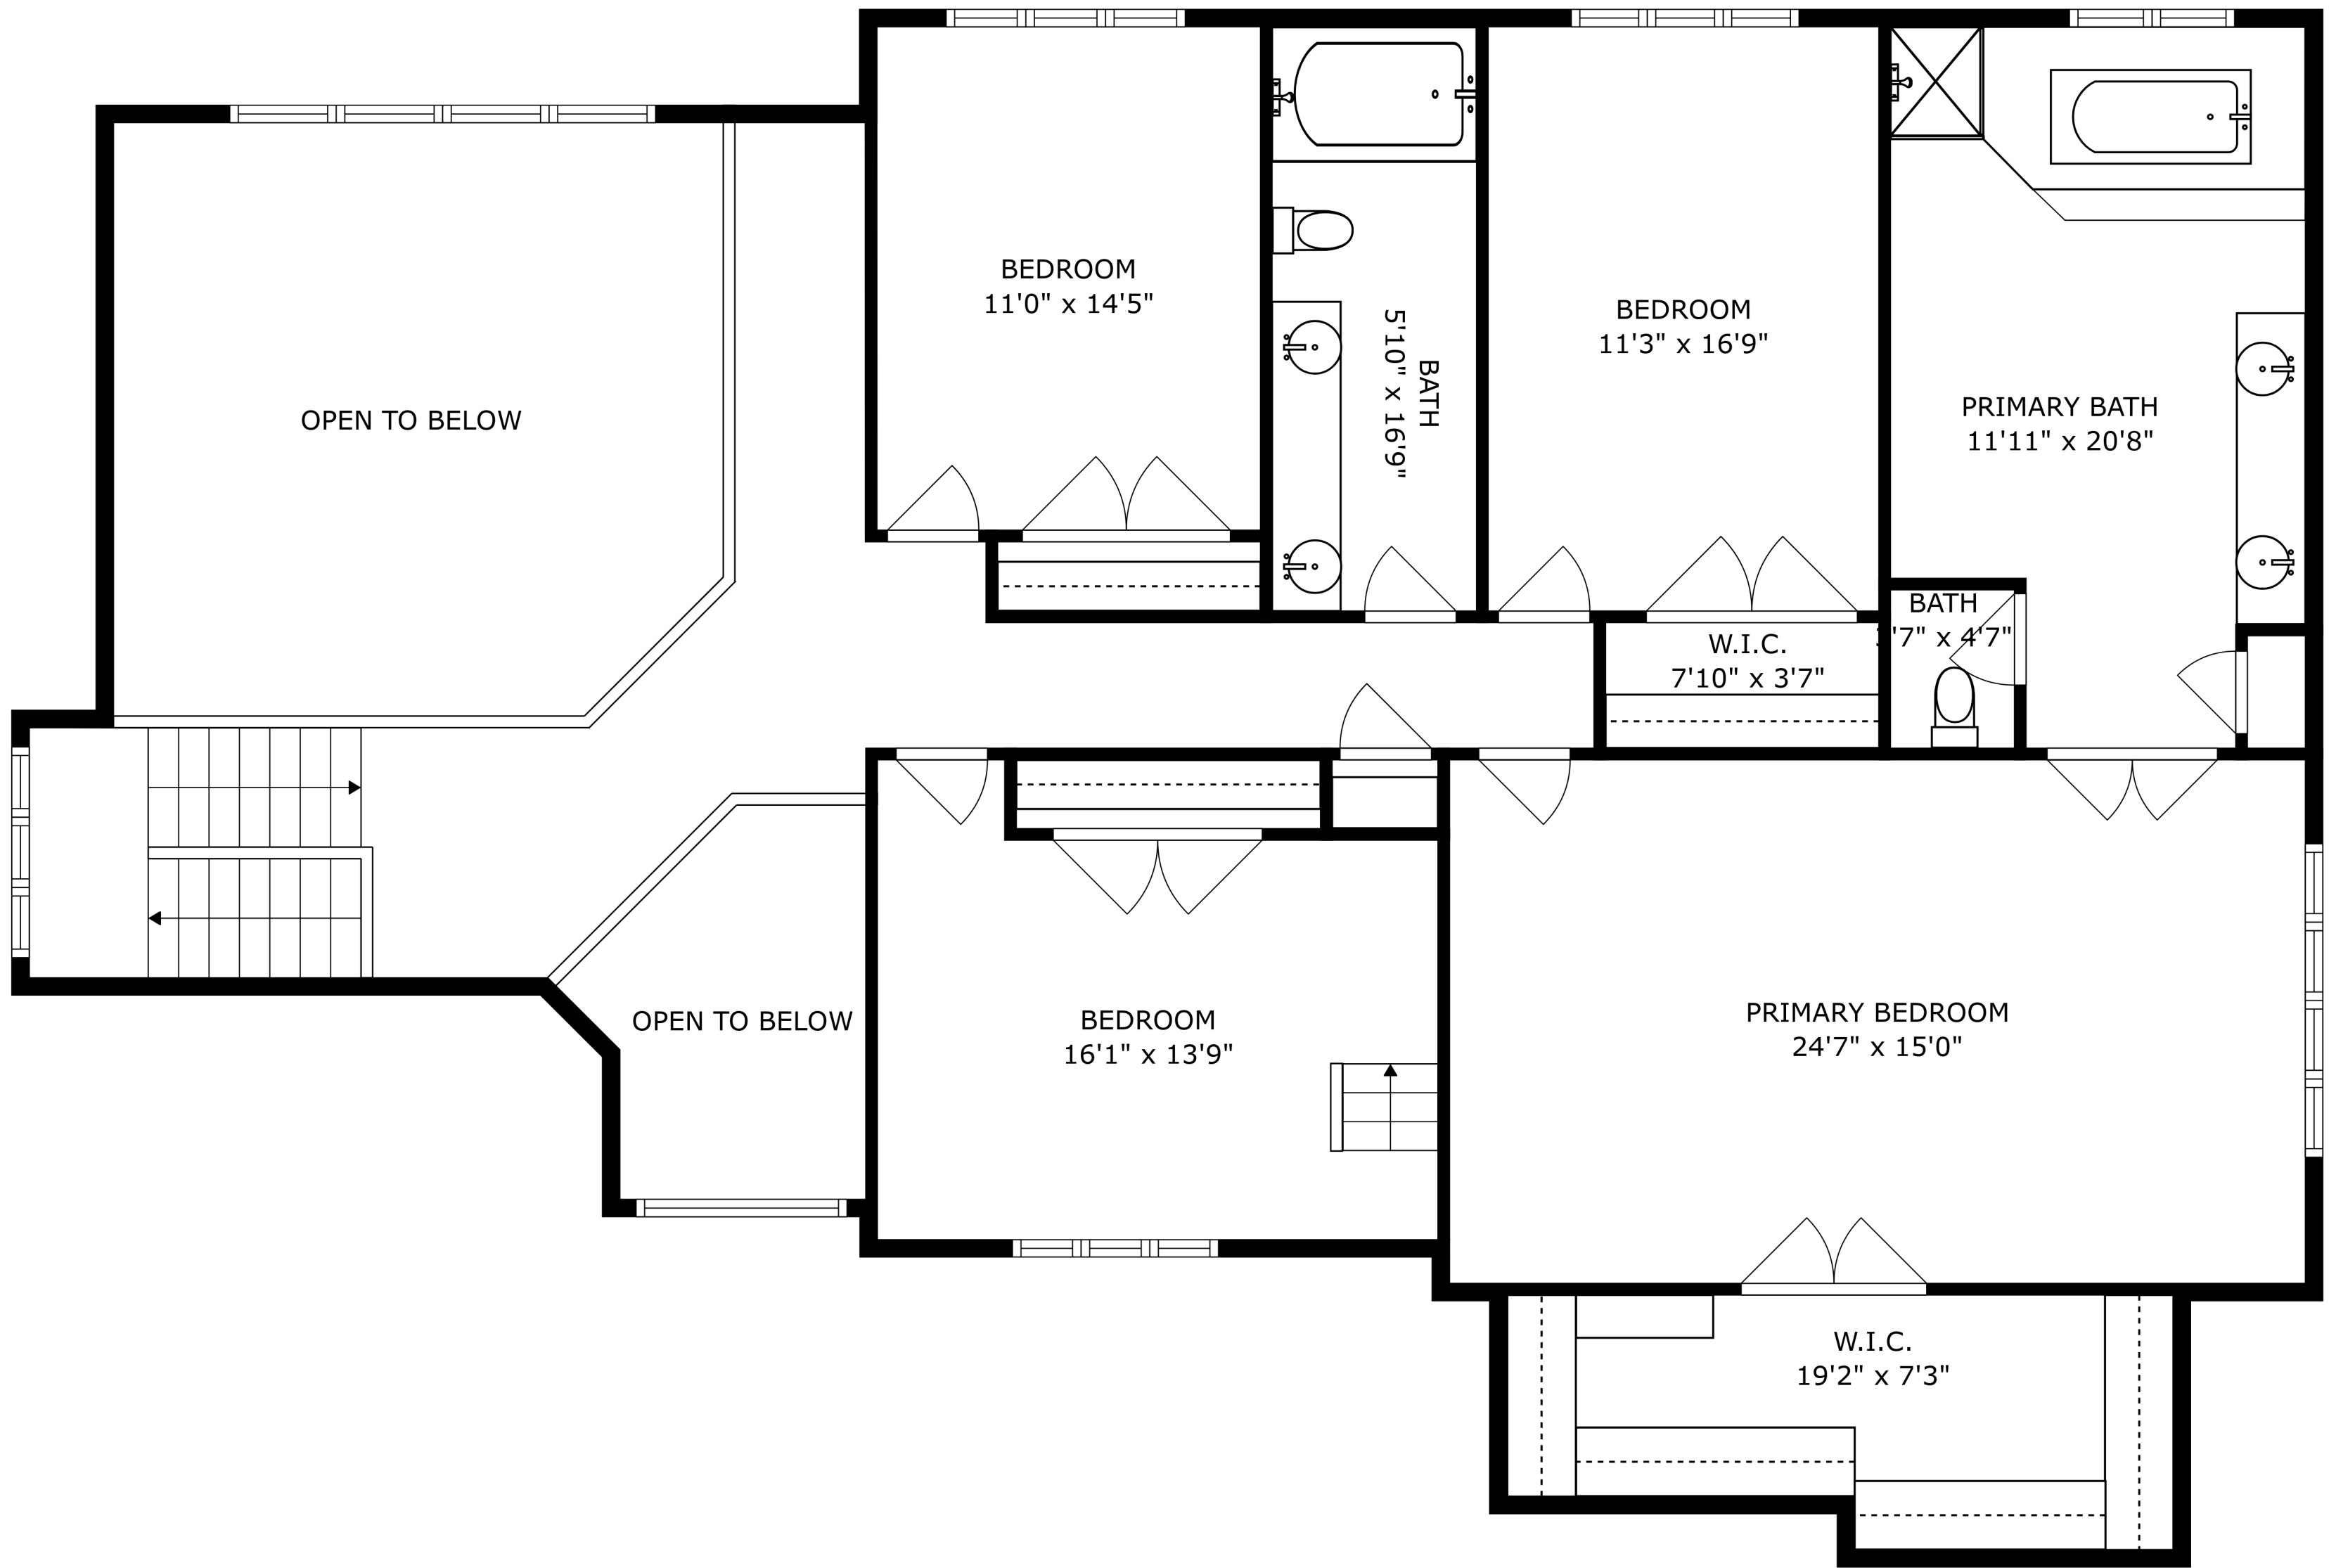

SIZES AND DIMENSIONS ARE APPROXIMATE, ACTUAL MAY VARY.

OPEN TO BELOW

BEDROOM
11'10" x 14'3"

W.I.C.
8'6" x 7'10"

SIZES AND DIMENSIONS ARE APPROXIMATE, ACTUAL MAY VARY.

SIZES AND DIMENSIONS ARE APPROXIMATE, ACTUAL MAY VARY.

SIZES AND DIMENSIONS ARE APPROXIMATE, ACTUAL MAY VARY.

RECREATION ROOM
37'8" x 38'11"

STORAGE
28'8" x 37'0"

W.I.C.
5'2" x 4'9"

BATH
5'2" x 8'9"

SIZES AND DIMENSIONS ARE APPROXIMATE, ACTUAL MAY VARY.