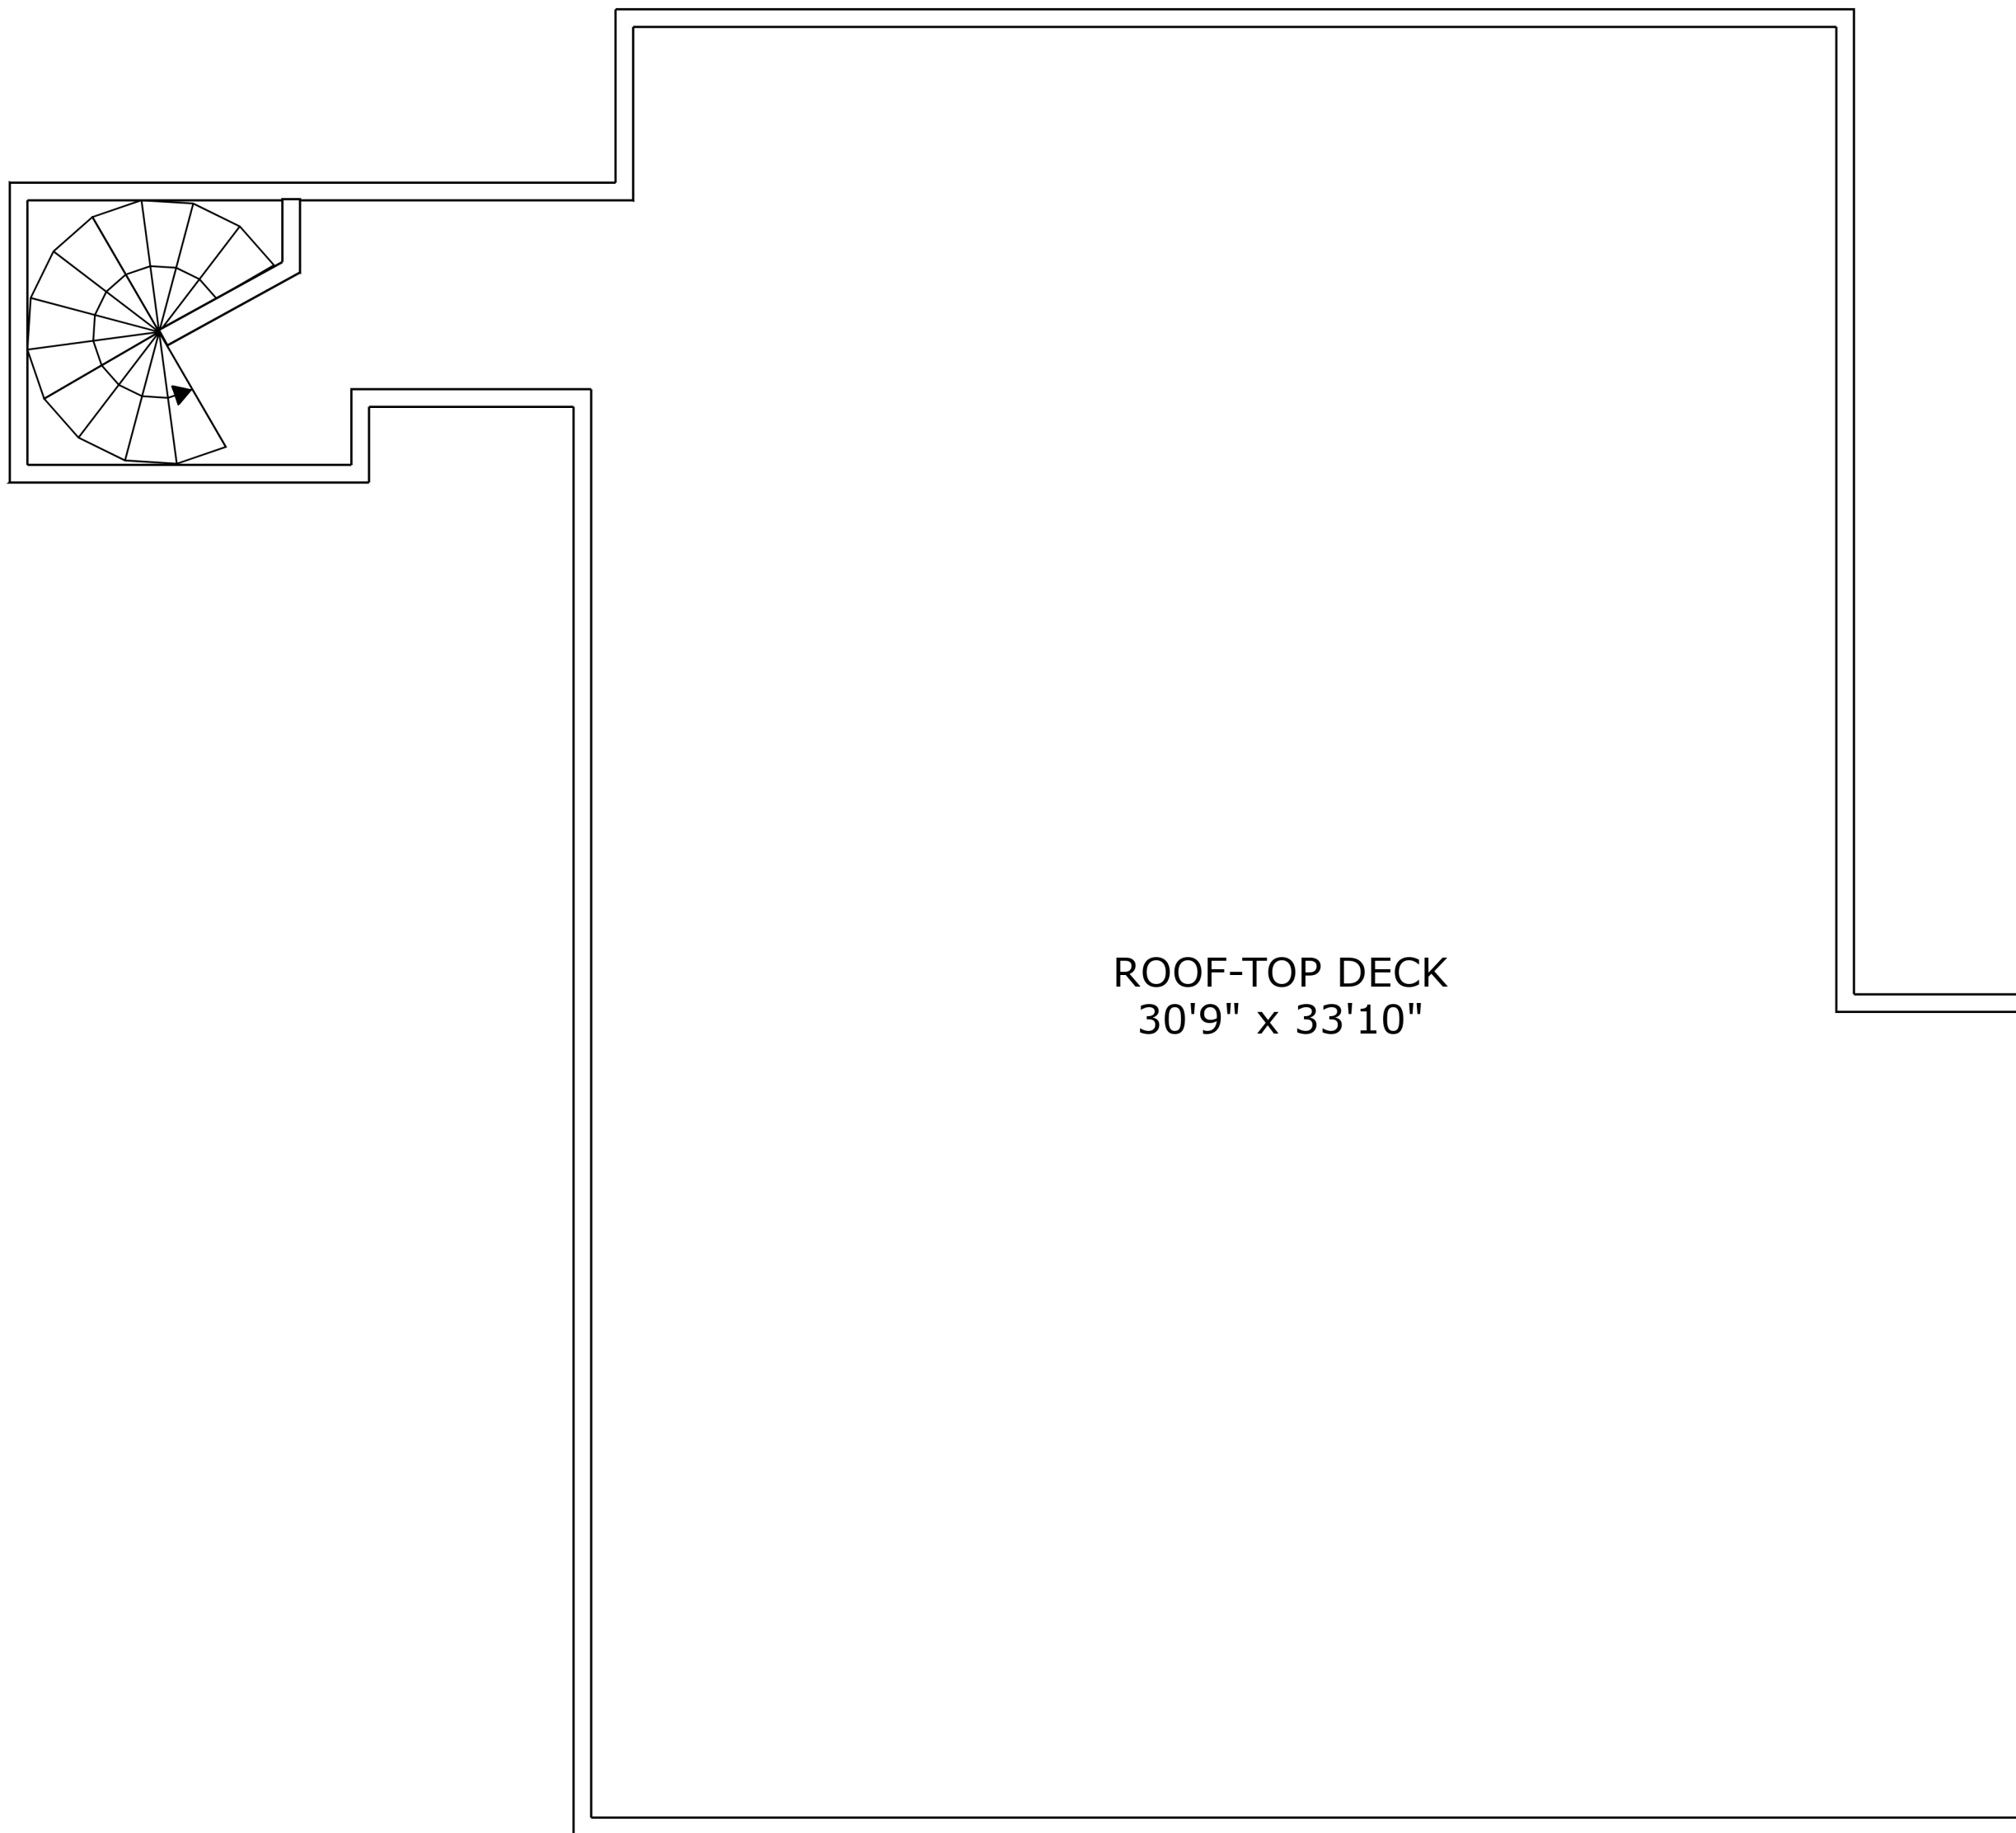

FLOOR 1

FLOOR 2

SIZES AND DIMENSIONS ARE APPROXIMATE, ACTUAL MAY VARY.

ROOF-TOP DECK
30'9" x 33'10"

SIZES AND DIMENSIONS ARE APPROXIMATE, ACTUAL MAY VARY.

SIZES AND DIMENSIONS ARE APPROXIMATE, ACTUAL MAY VARY.