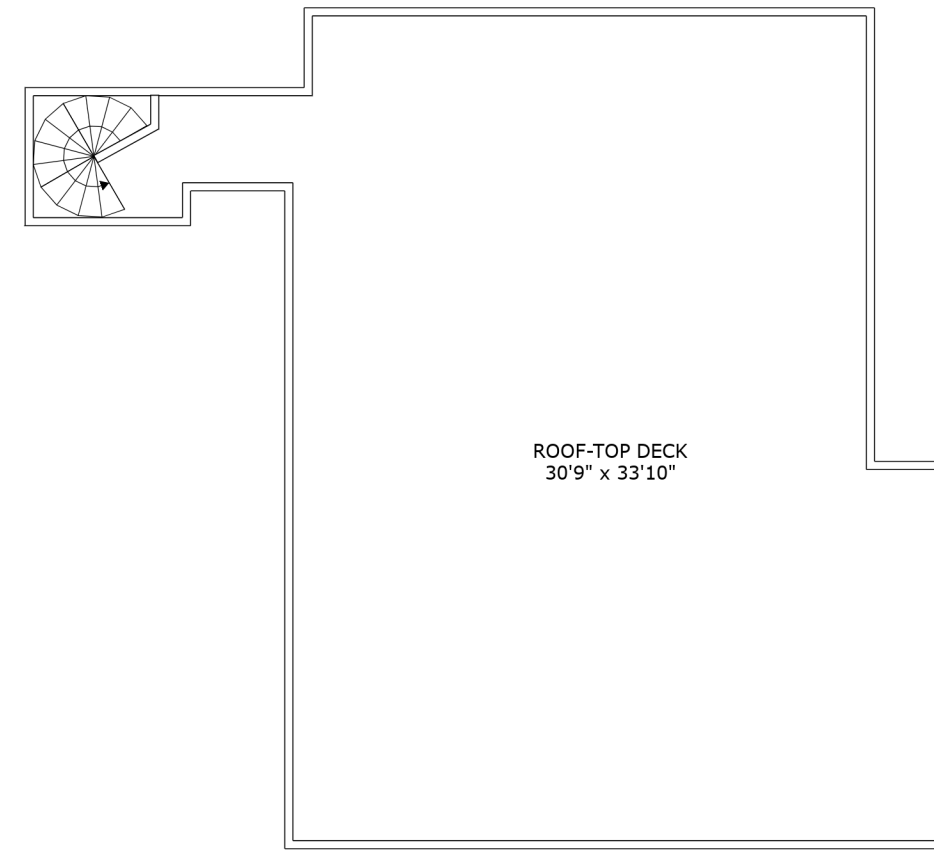

FLOOR 1

FLOOR 2

SIZES AND DIMENSIONS ARE APPROXIMATE, ACTUAL MAY VARY.

ROOF-TOP DECK
30'9" x 33'10"

SIZES AND DIMENSIONS ARE APPROXIMATE, ACTUAL MAY VARY.

SIZES AND DIMENSIONS ARE APPROXIMATE, ACTUAL MAY VARY.