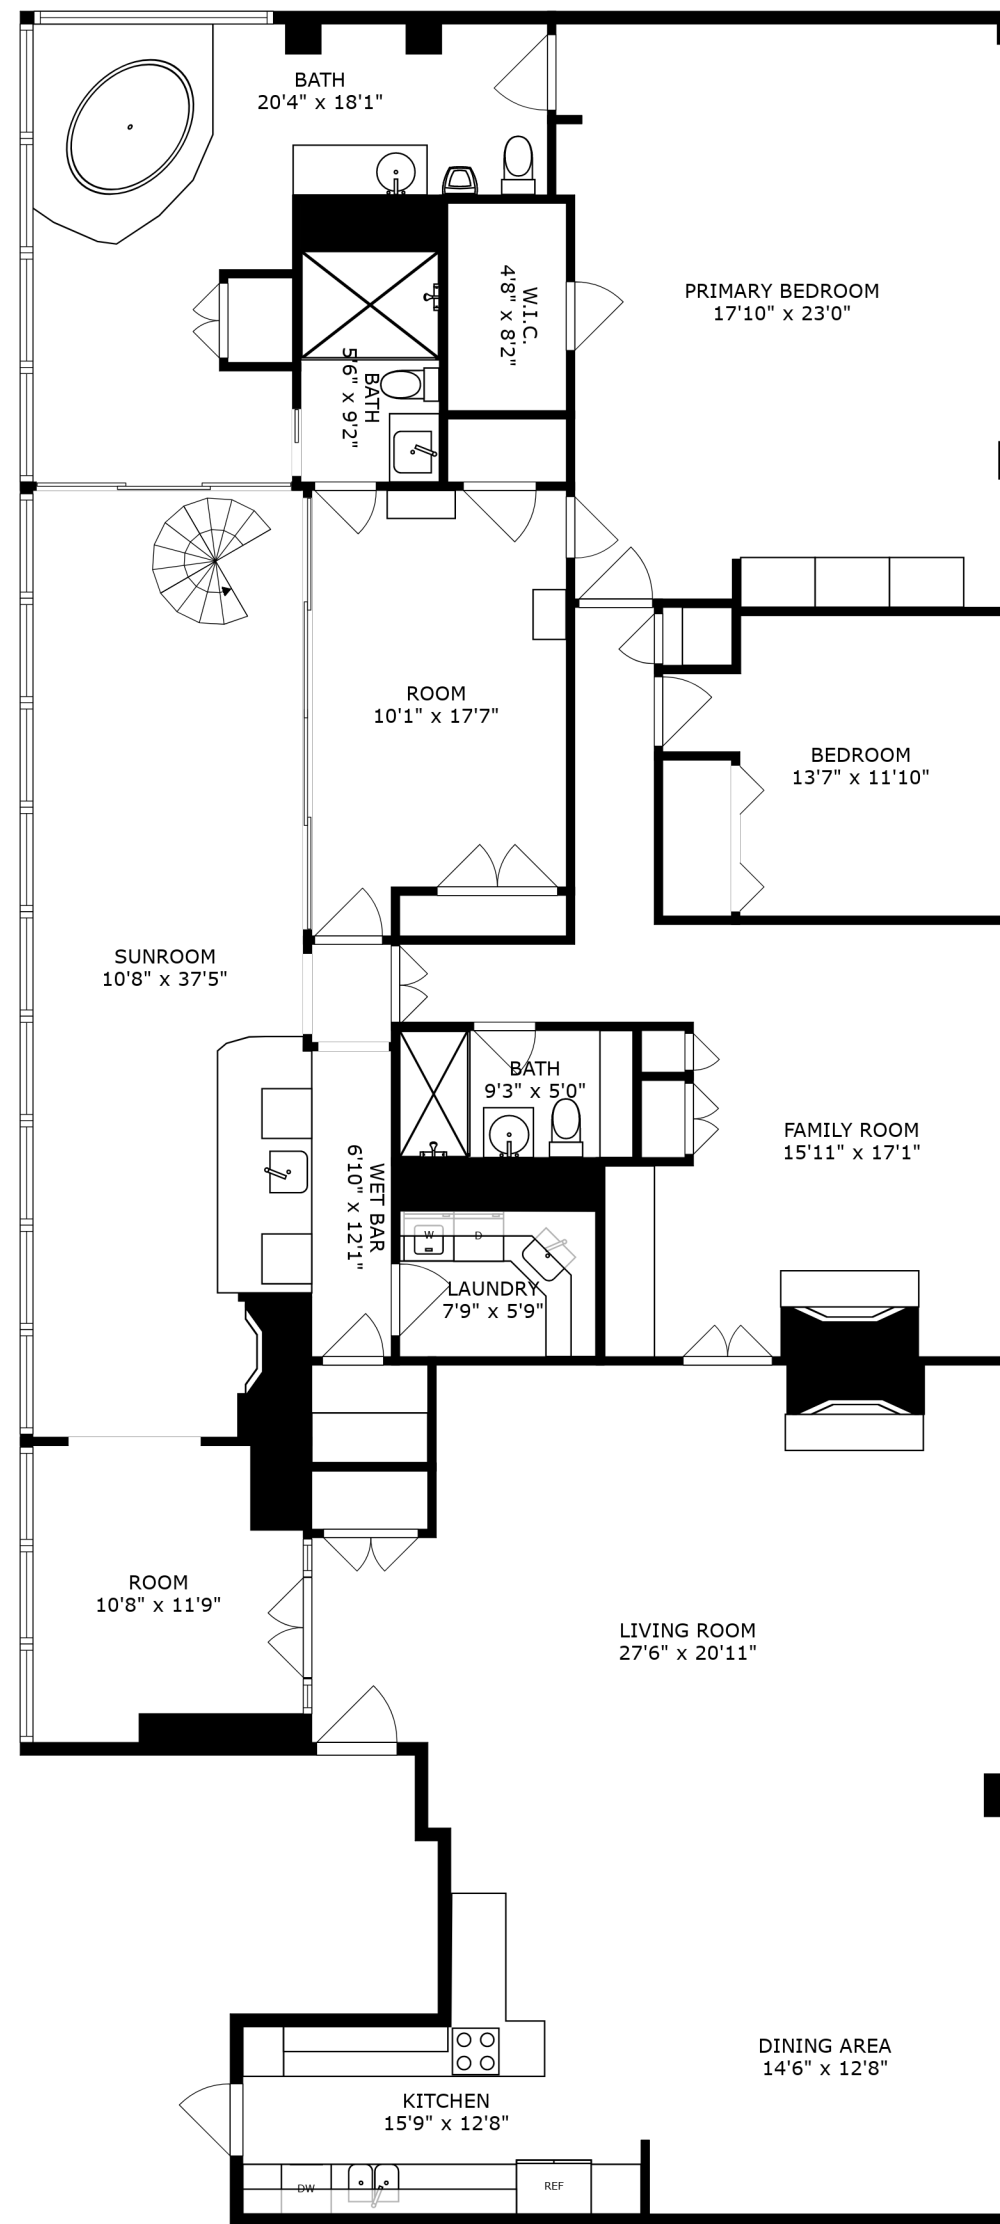

FLOOR 1

FLOOR 2

SIZES AND DIMENSIONS ARE APPROXIMATE, ACTUAL MAY VARY.

ROOF-TOP DECK
30'9" x 33'10"

SIZES AND DIMENSIONS ARE APPROXIMATE, ACTUAL MAY VARY.

SIZES AND DIMENSIONS ARE APPROXIMATE, ACTUAL MAY VARY.