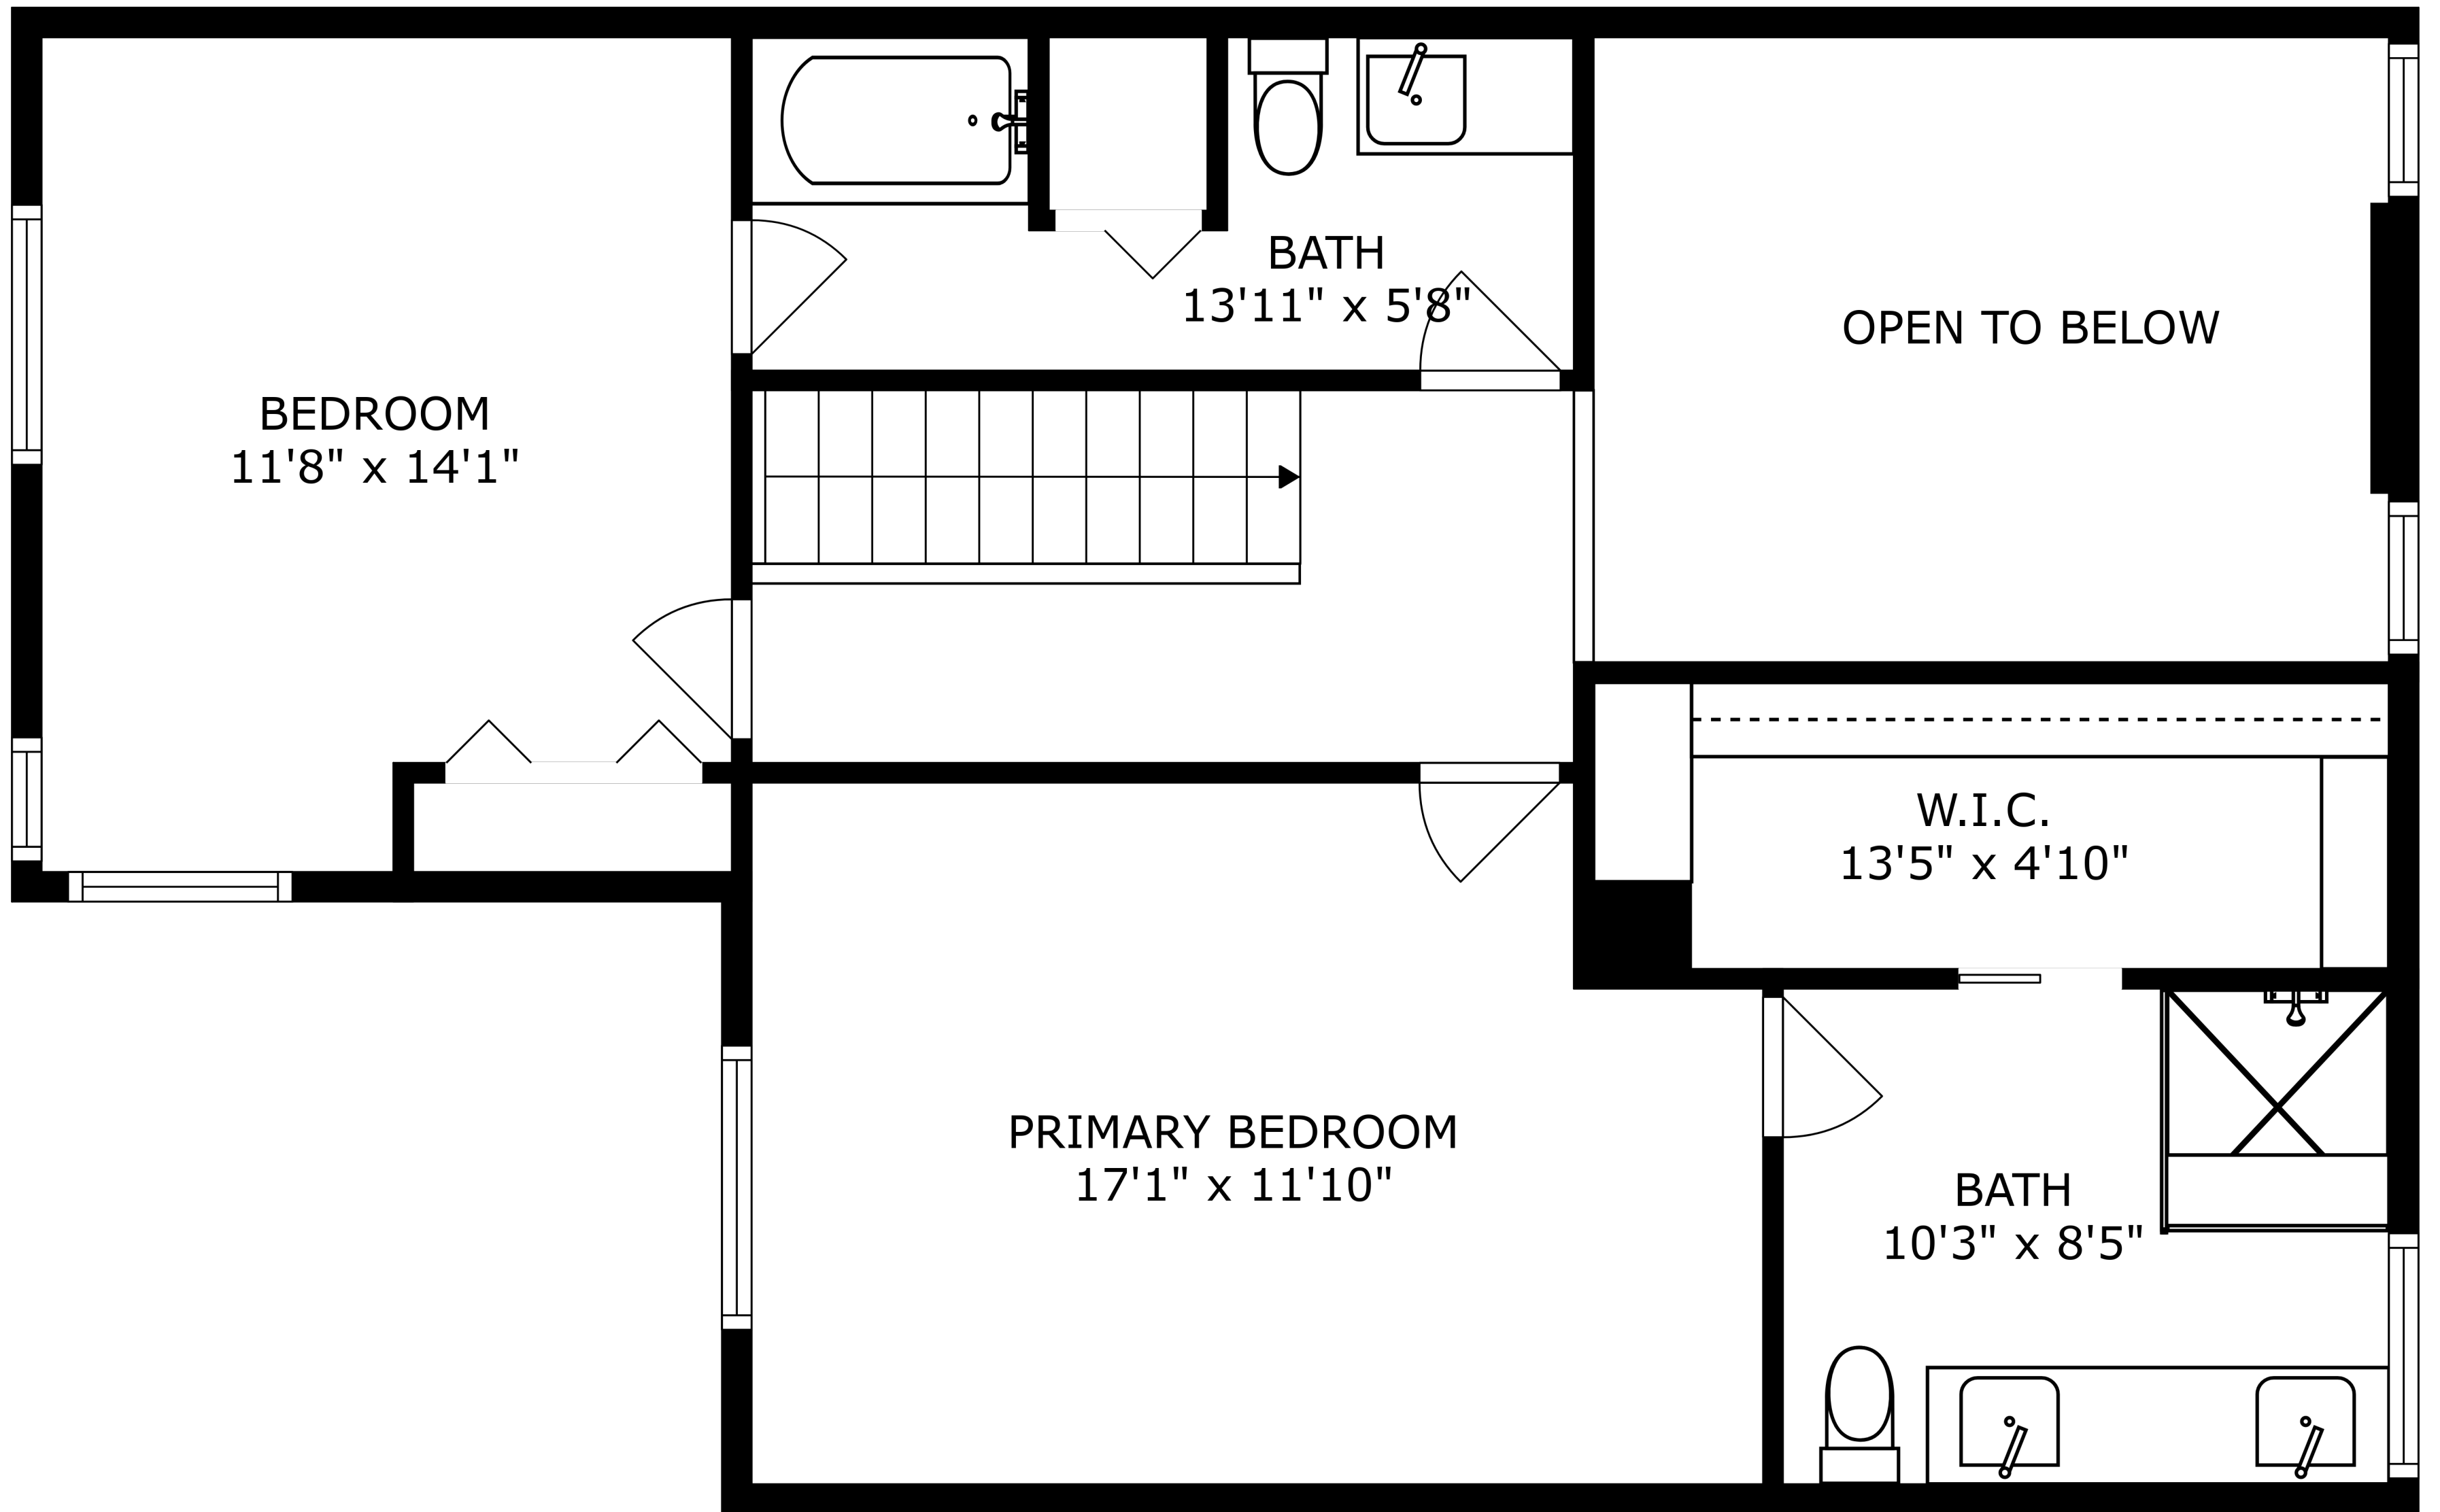

SIZES AND DIMENSIONS ARE APPROXIMATE, ACTUAL MAY VARY.

SIZES AND DIMENSIONS ARE APPROXIMATE, ACTUAL MAY VARY.

SIZES AND DIMENSIONS ARE APPROXIMATE, ACTUAL MAY VARY.

BASEMENT
43'2" x 23'2"

REF

SIZES AND DIMENSIONS ARE APPROXIMATE, ACTUAL MAY VARY.