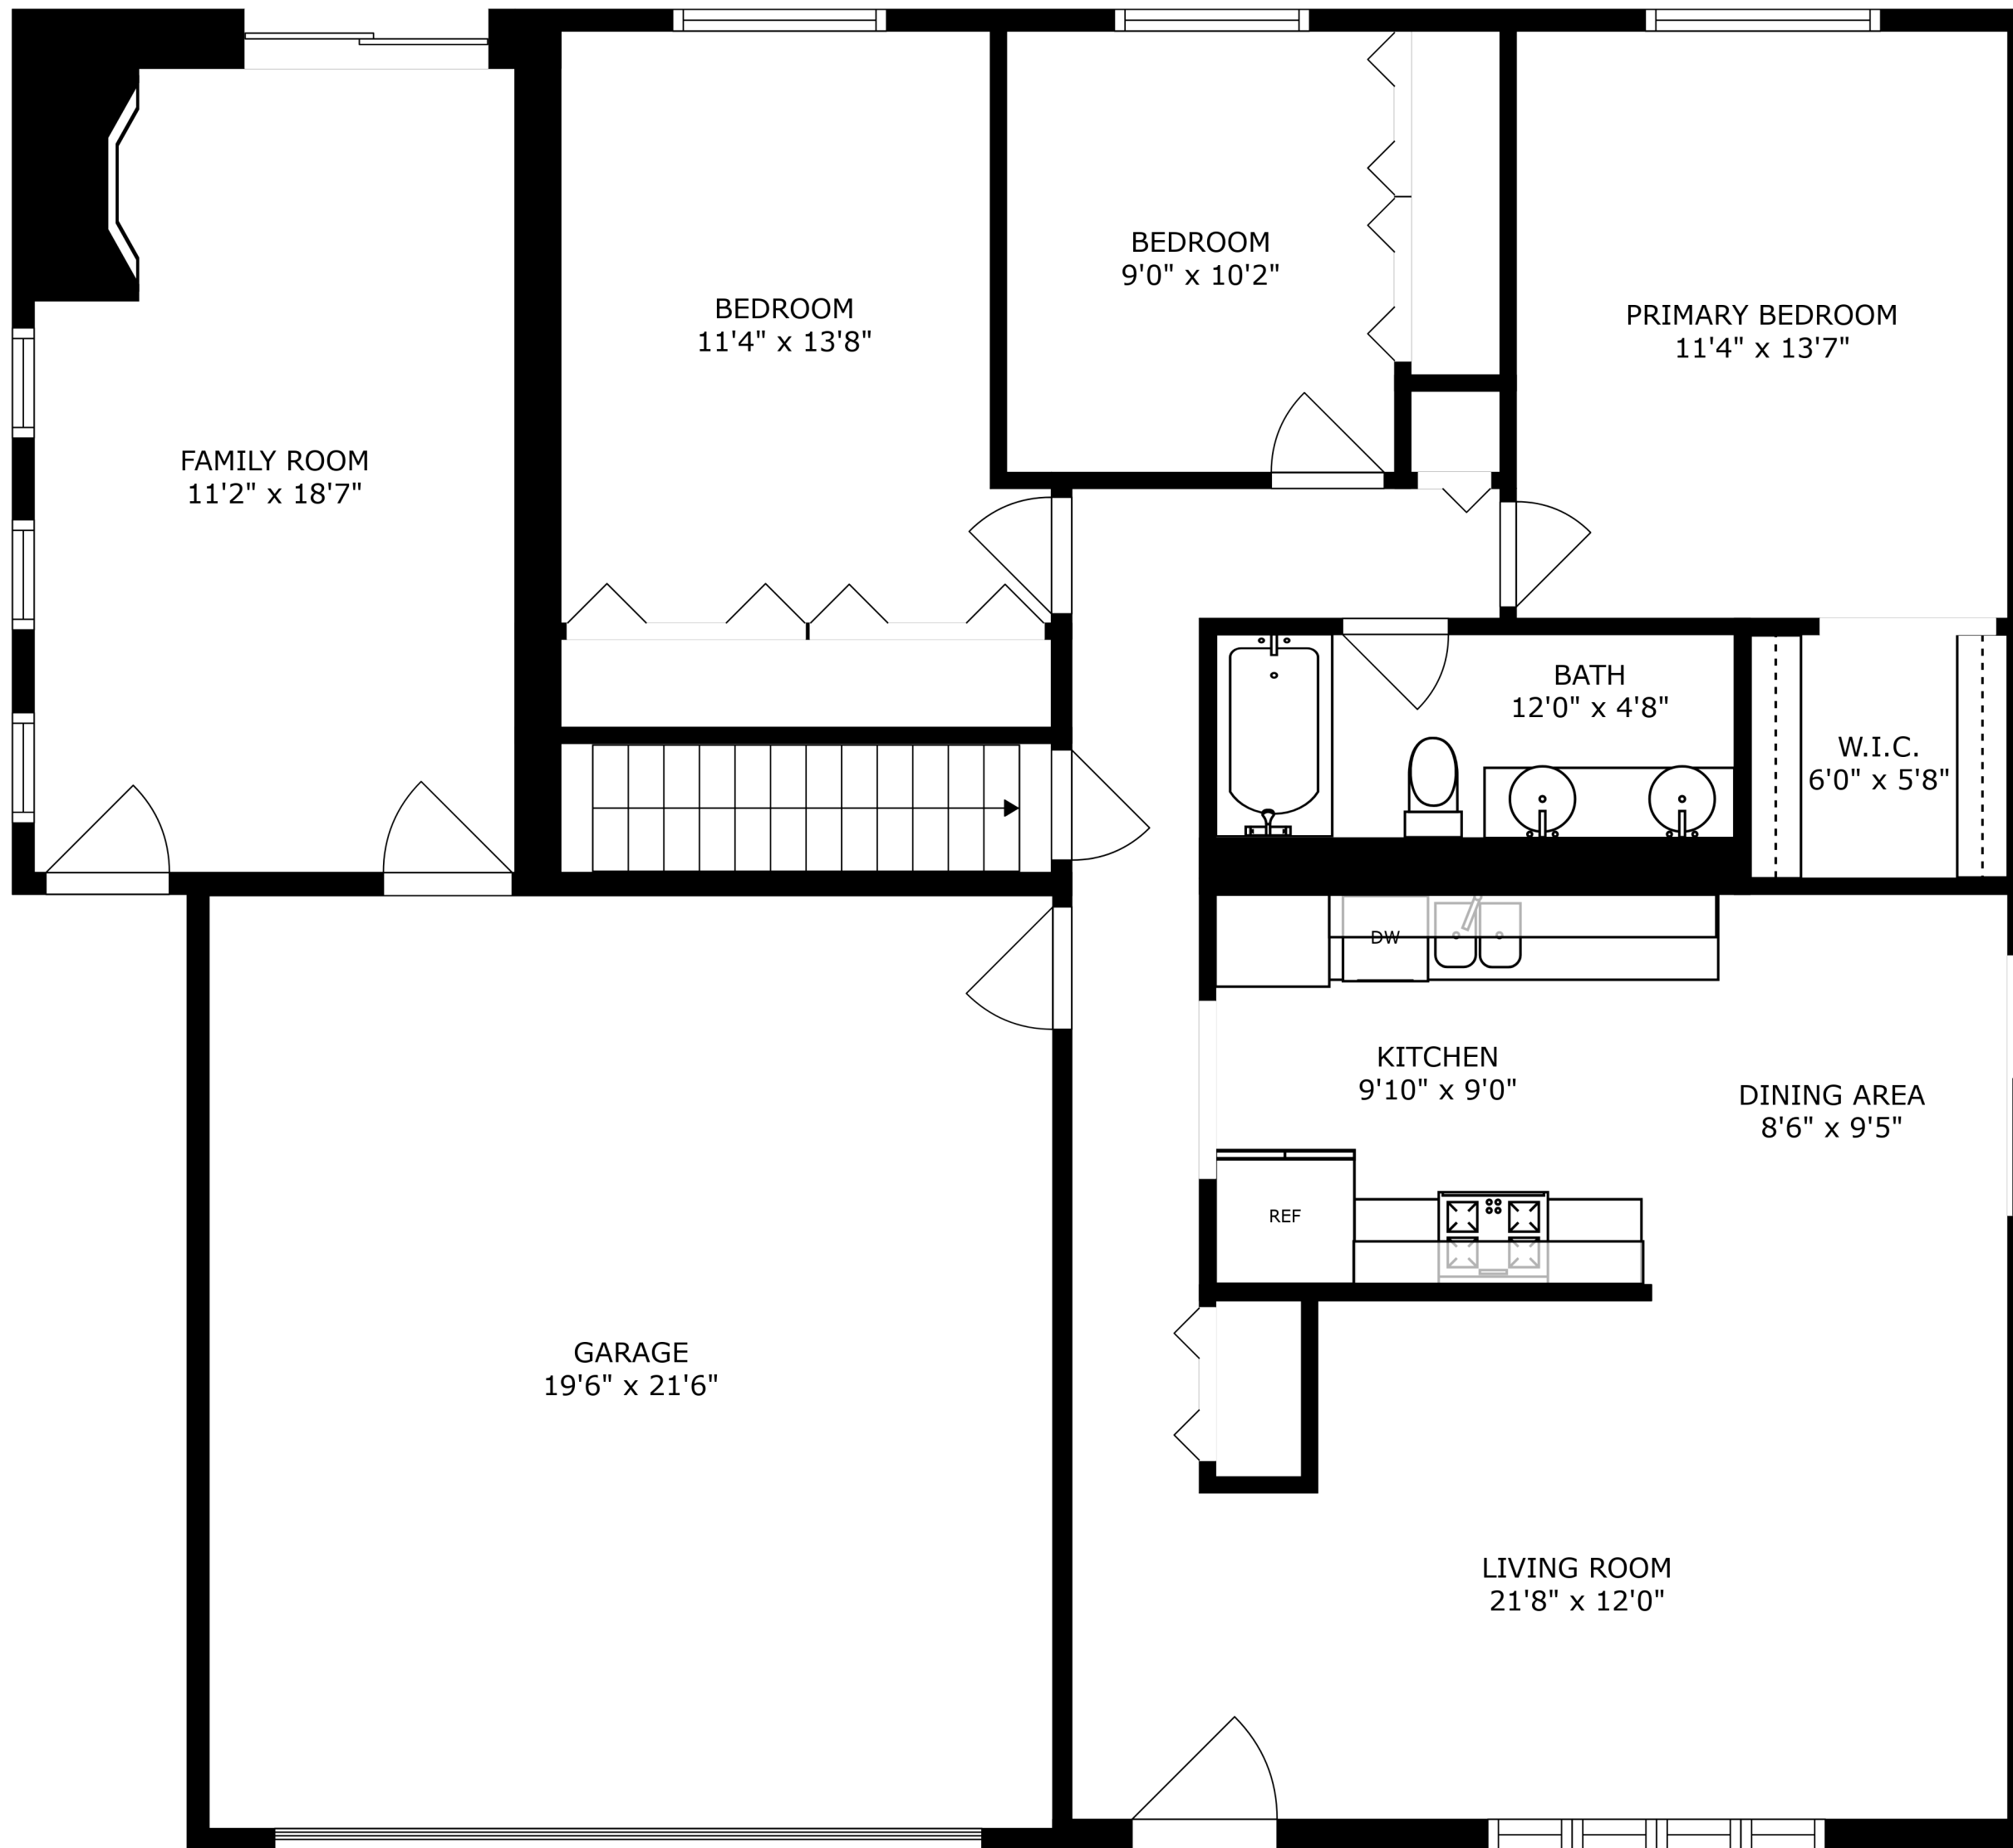

FLOOR 1

FLOOR 2

SIZES AND DIMENSIONS ARE APPROXIMATE, ACTUAL MAY VARY.

RECREATION ROOM  
25'5" x 18'11"

UTILITY  
11'10" x 18'11"

BATH  
5'3" x 5'3"