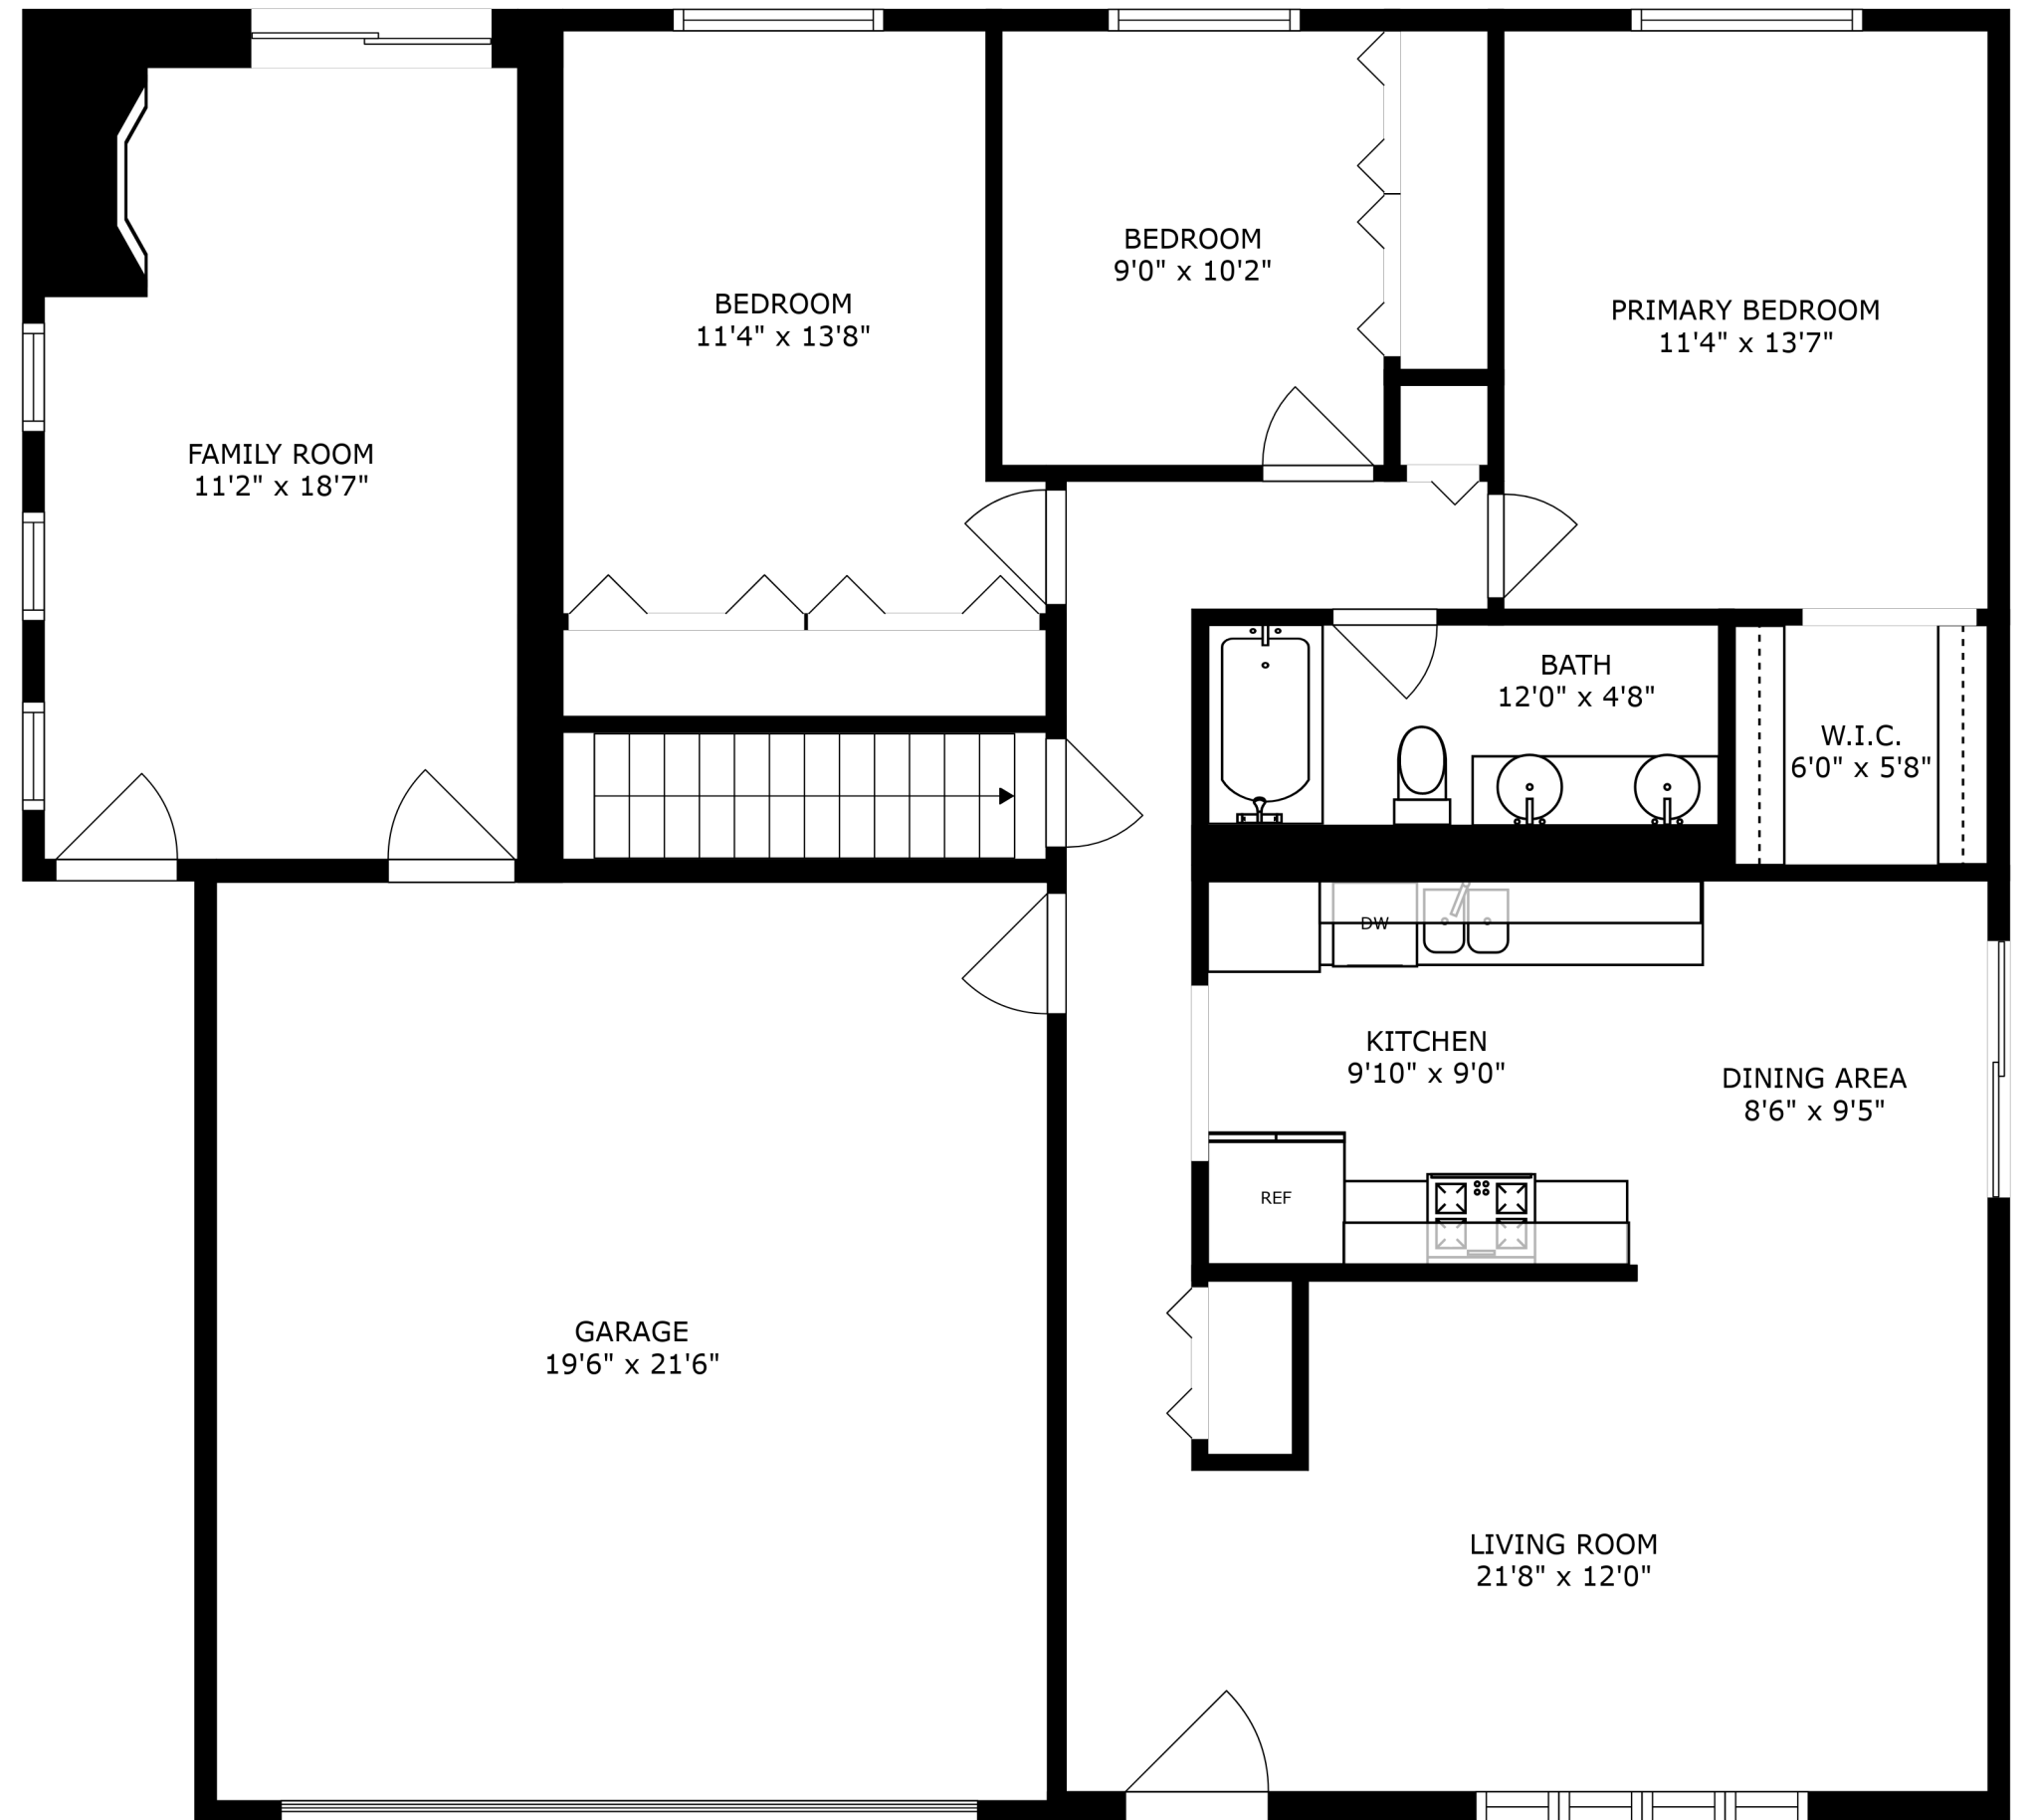

FLOOR 1

FLOOR 2

SIZES AND DIMENSIONS ARE APPROXIMATE, ACTUAL MAY VARY.

RECREATION ROOM  
25'5" x 18'11"

UTILITY  
11'10" x 18'11"

BATH  
5'3" x 5'3"