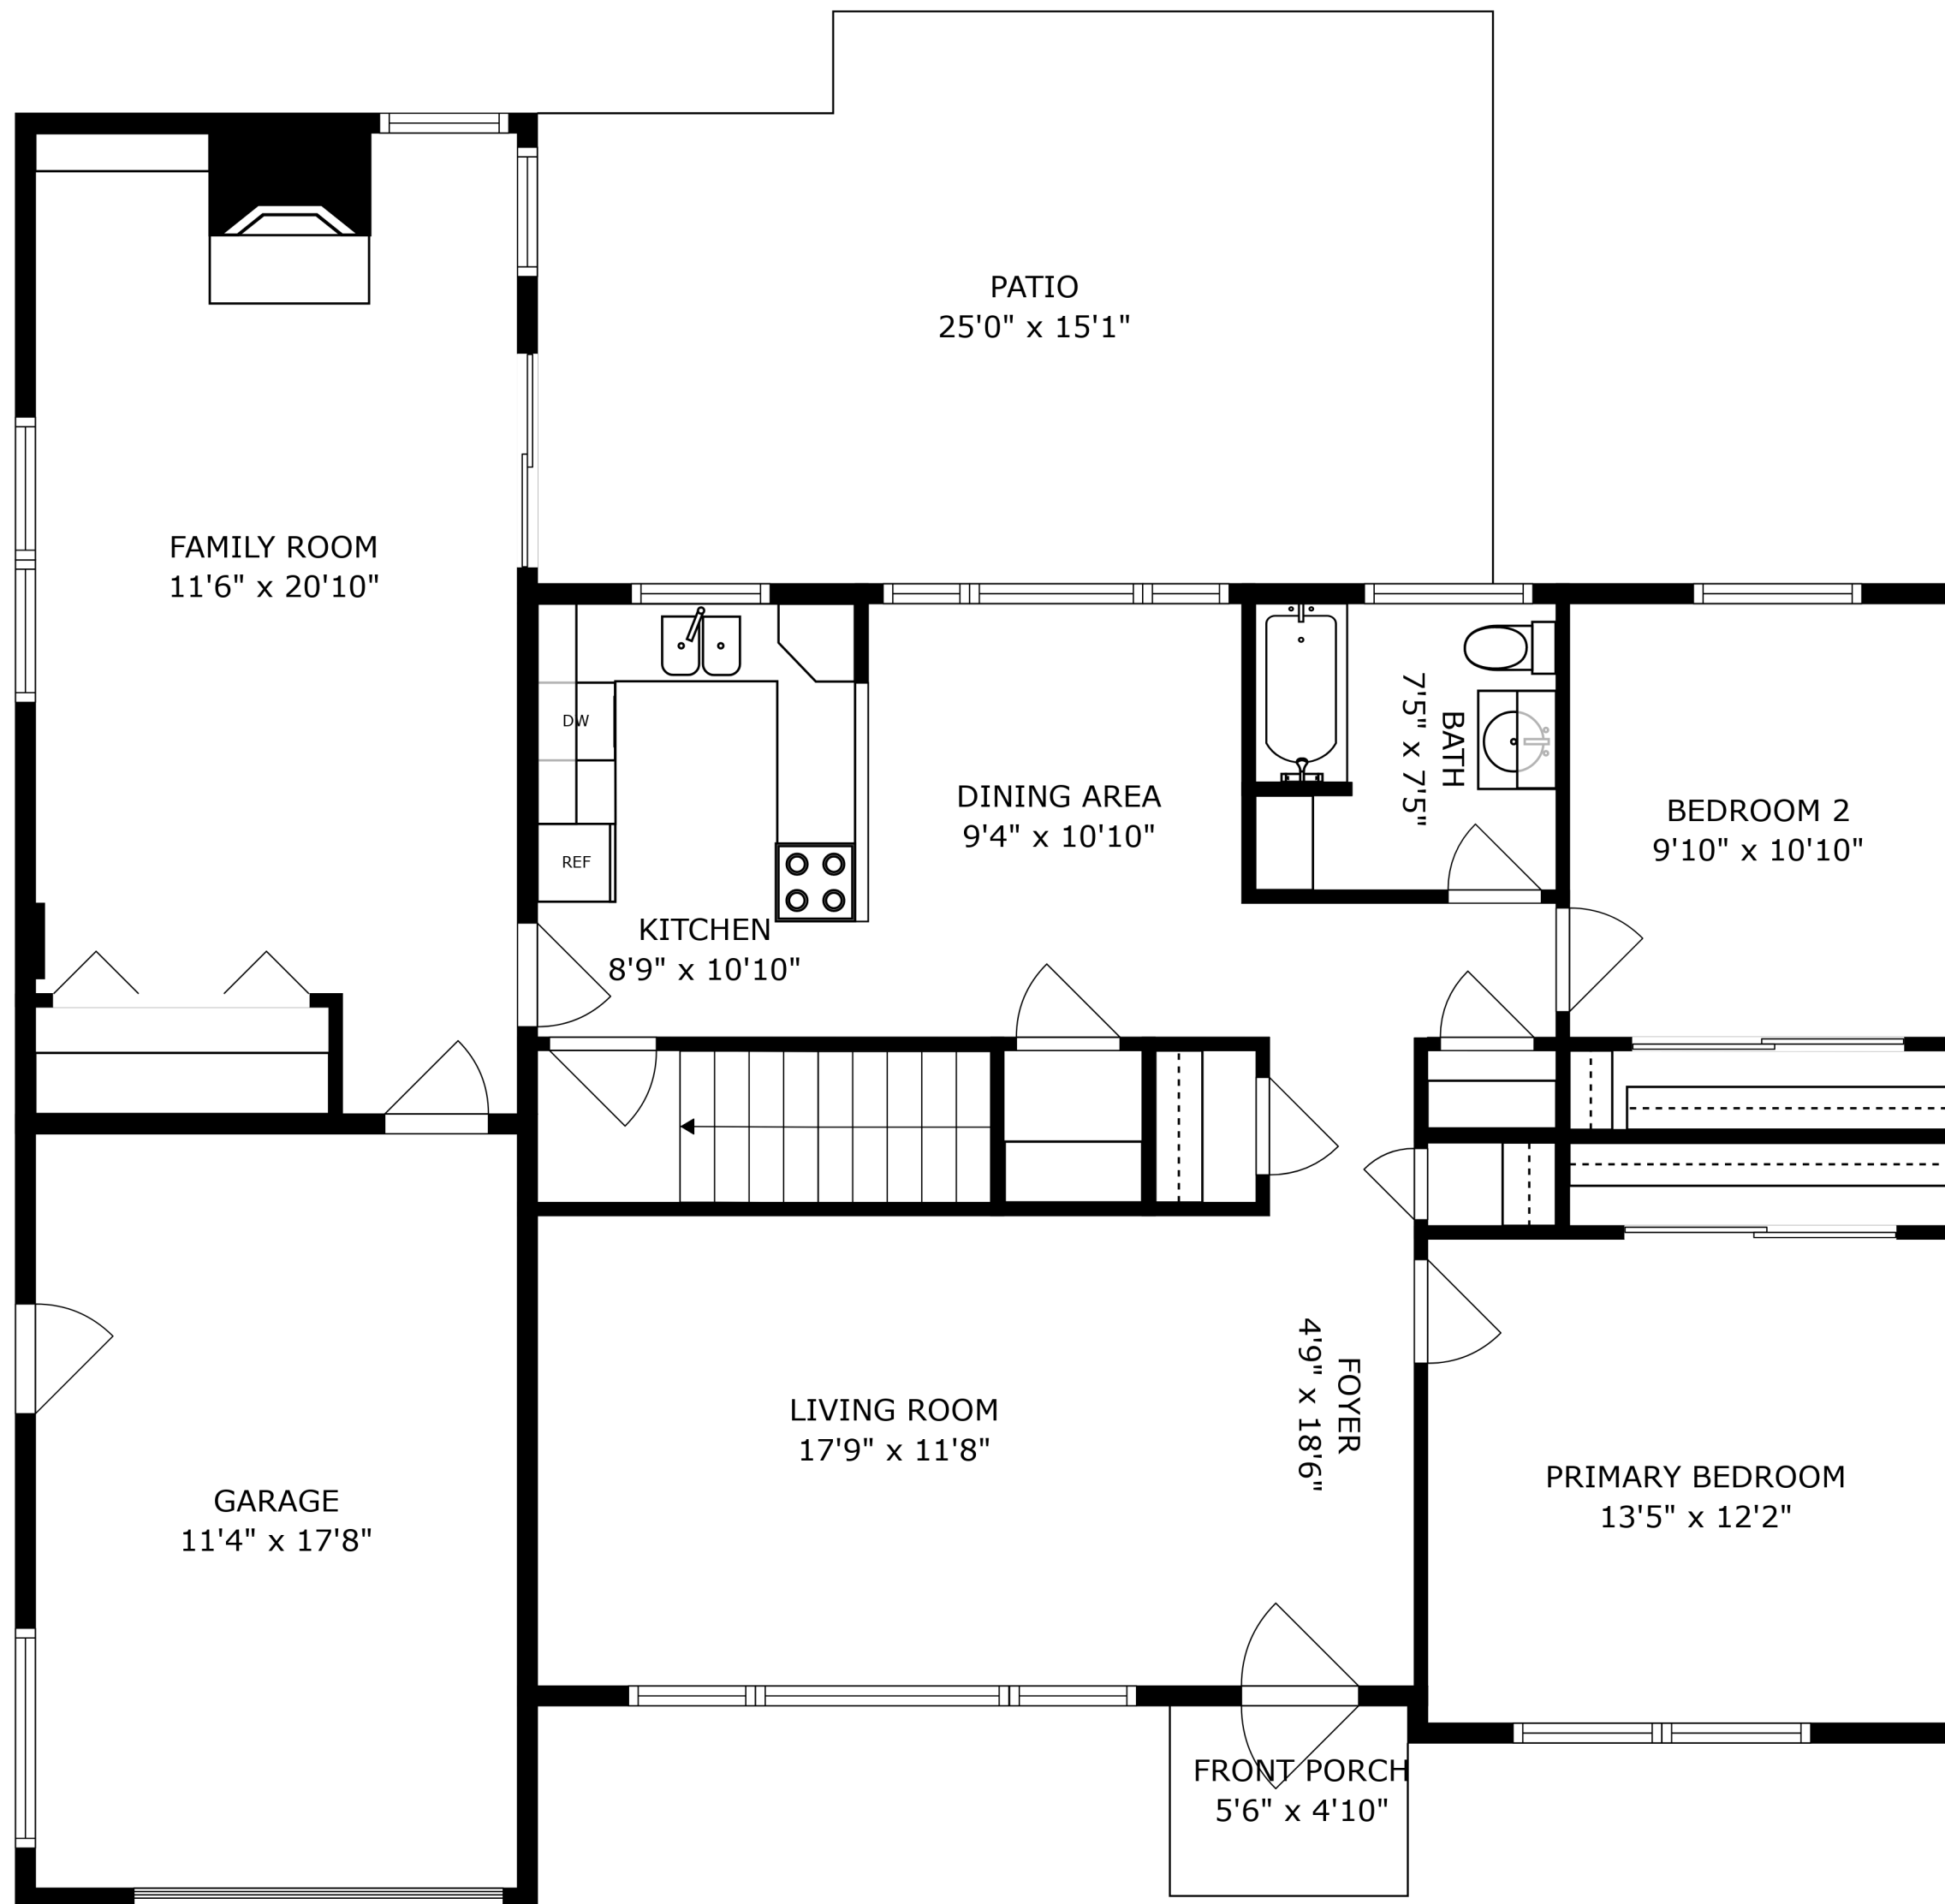

BASEMENT

FIRST FLOOR

SIZES AND DIMENSIONS ARE APPROXIMATE, ACTUAL MAY VARY.

SIZES AND DIMENSIONS ARE APPROXIMATE, ACTUAL MAY VARY.

LAUNDRY/STORAGE
24'6" x 11'2"

RECREATION ROOM
36'1" x 21'0"

HW

HVAC

SIZES AND DIMENSIONS ARE APPROXIMATE, ACTUAL MAY VARY.