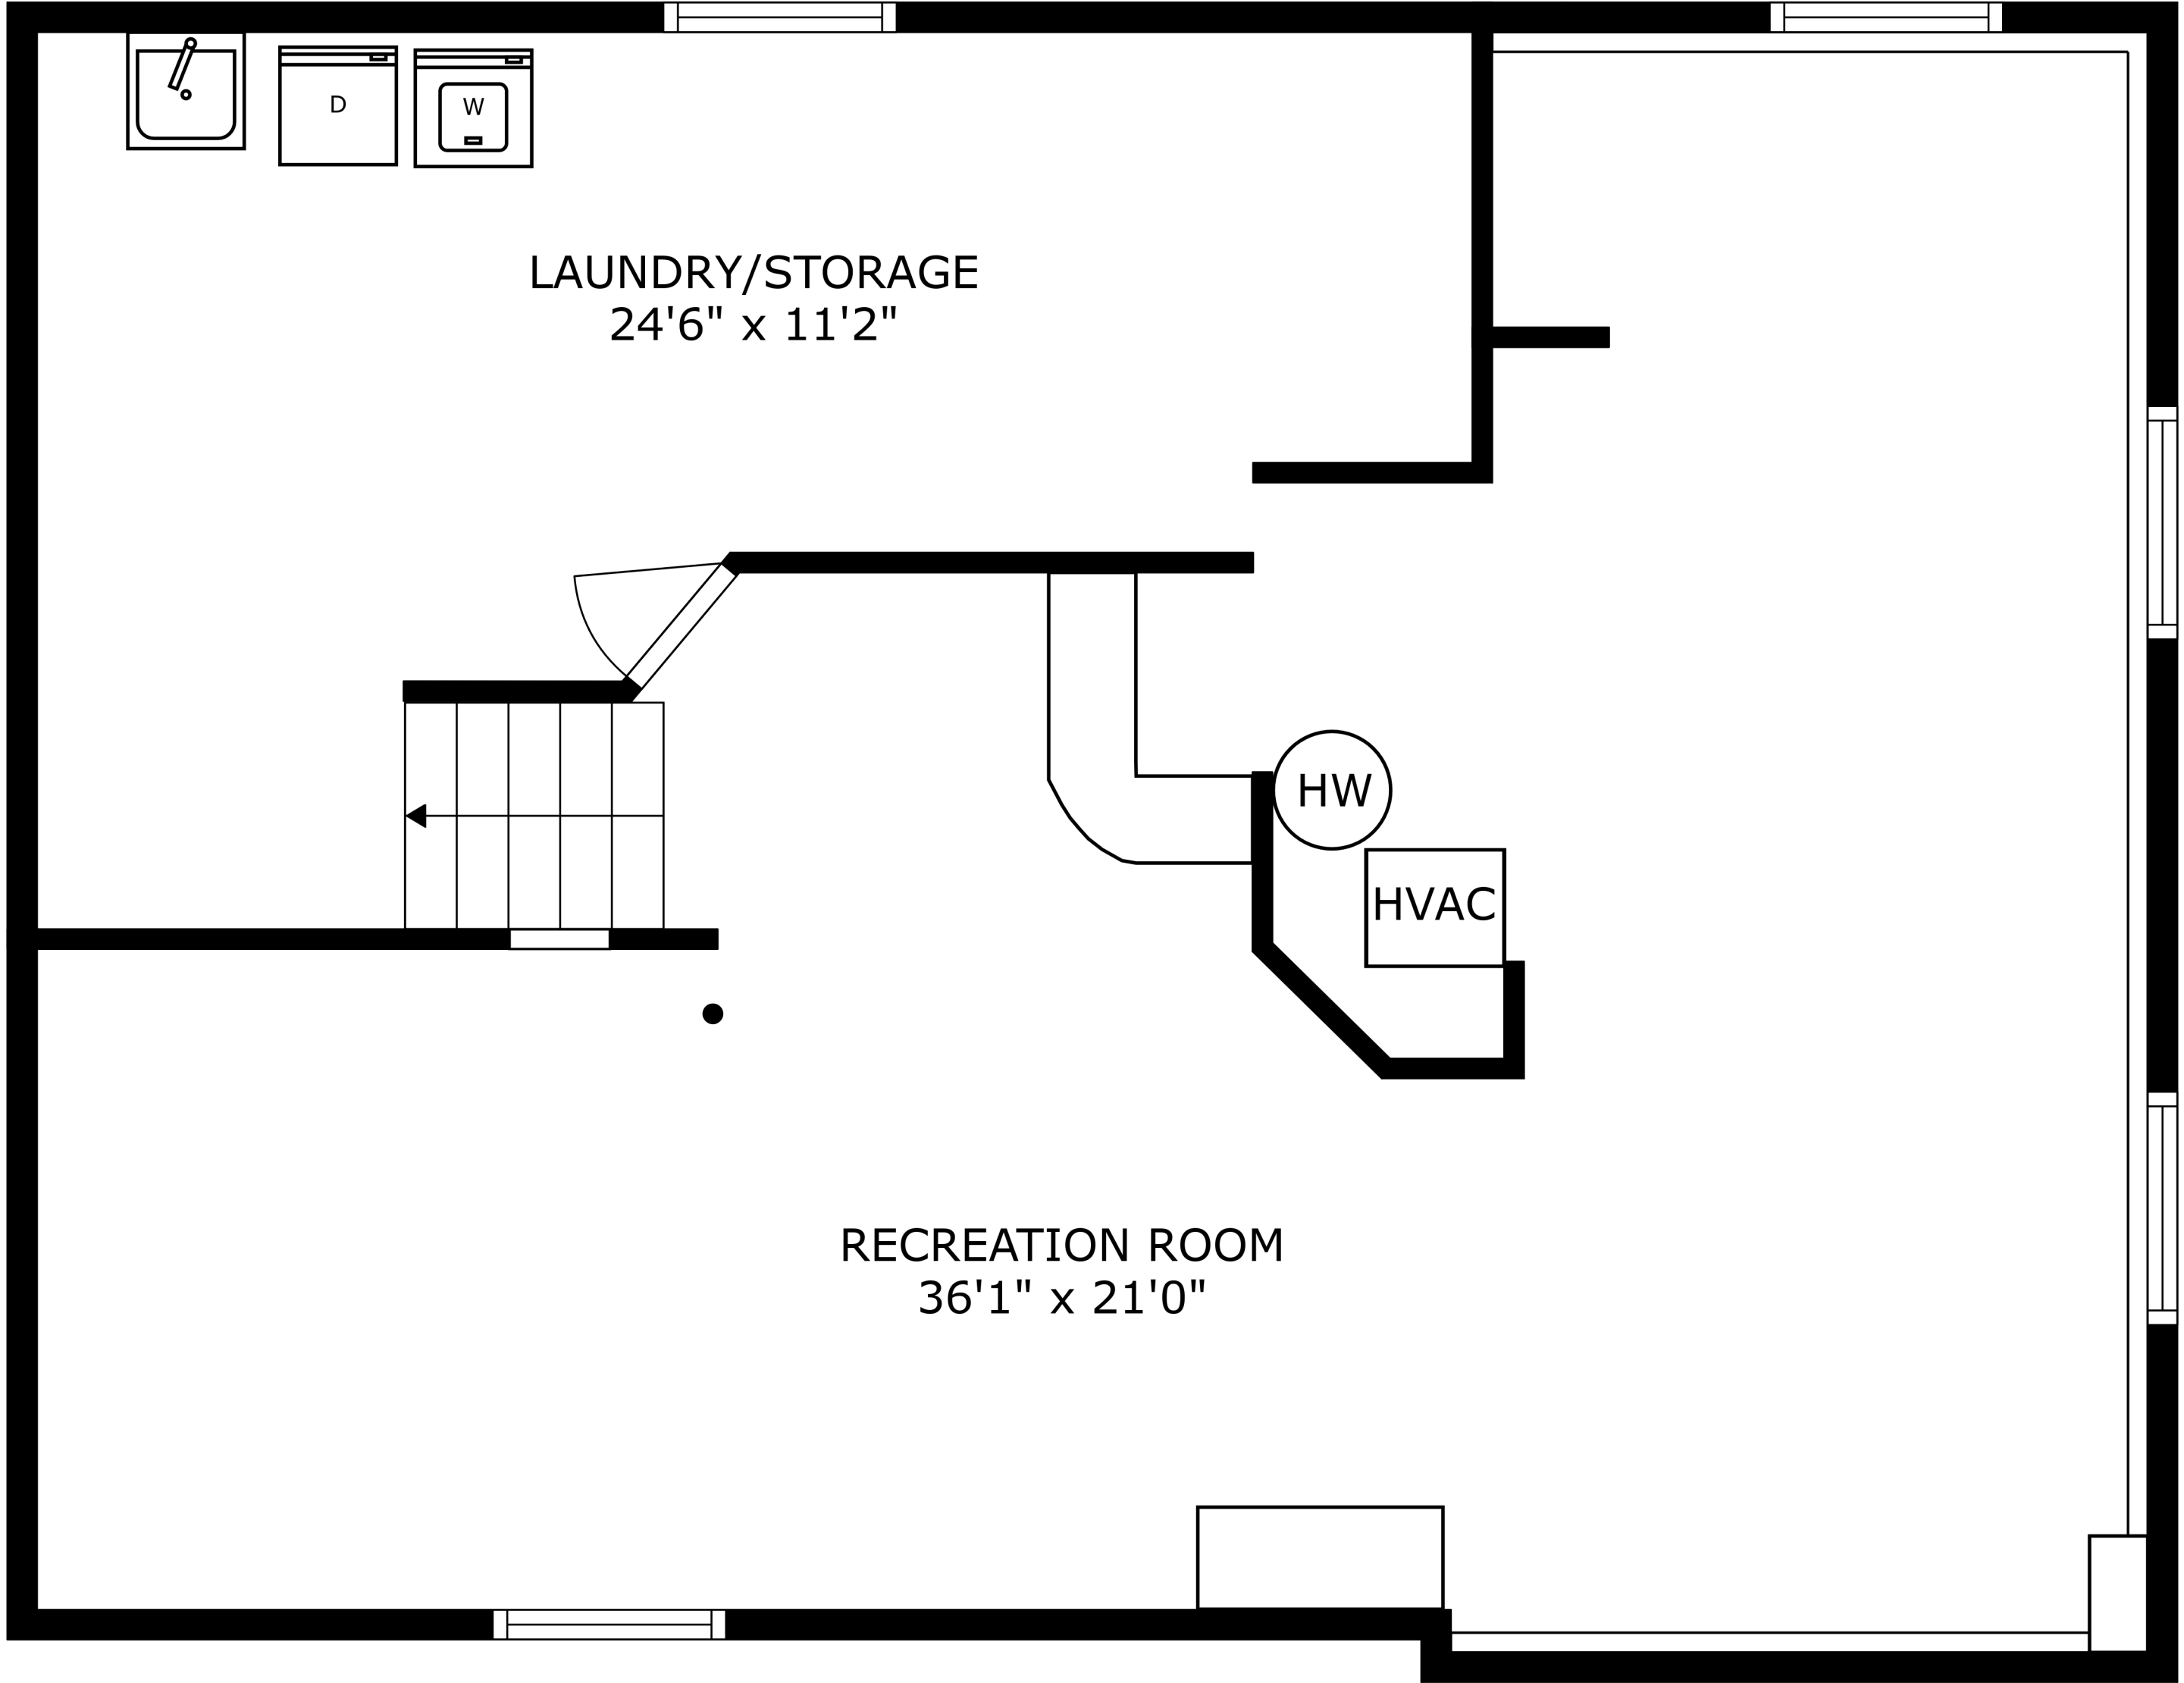

BASEMENT

FIRST FLOOR

SIZES AND DIMENSIONS ARE APPROXIMATE, ACTUAL MAY VARY.

SIZES AND DIMENSIONS ARE APPROXIMATE, ACTUAL MAY VARY.

LAUNDRY/STORAGE
24'6" x 11'2"

RECREATION ROOM
36'1" x 21'0"

HW

HVAC

SIZES AND DIMENSIONS ARE APPROXIMATE, ACTUAL MAY VARY.