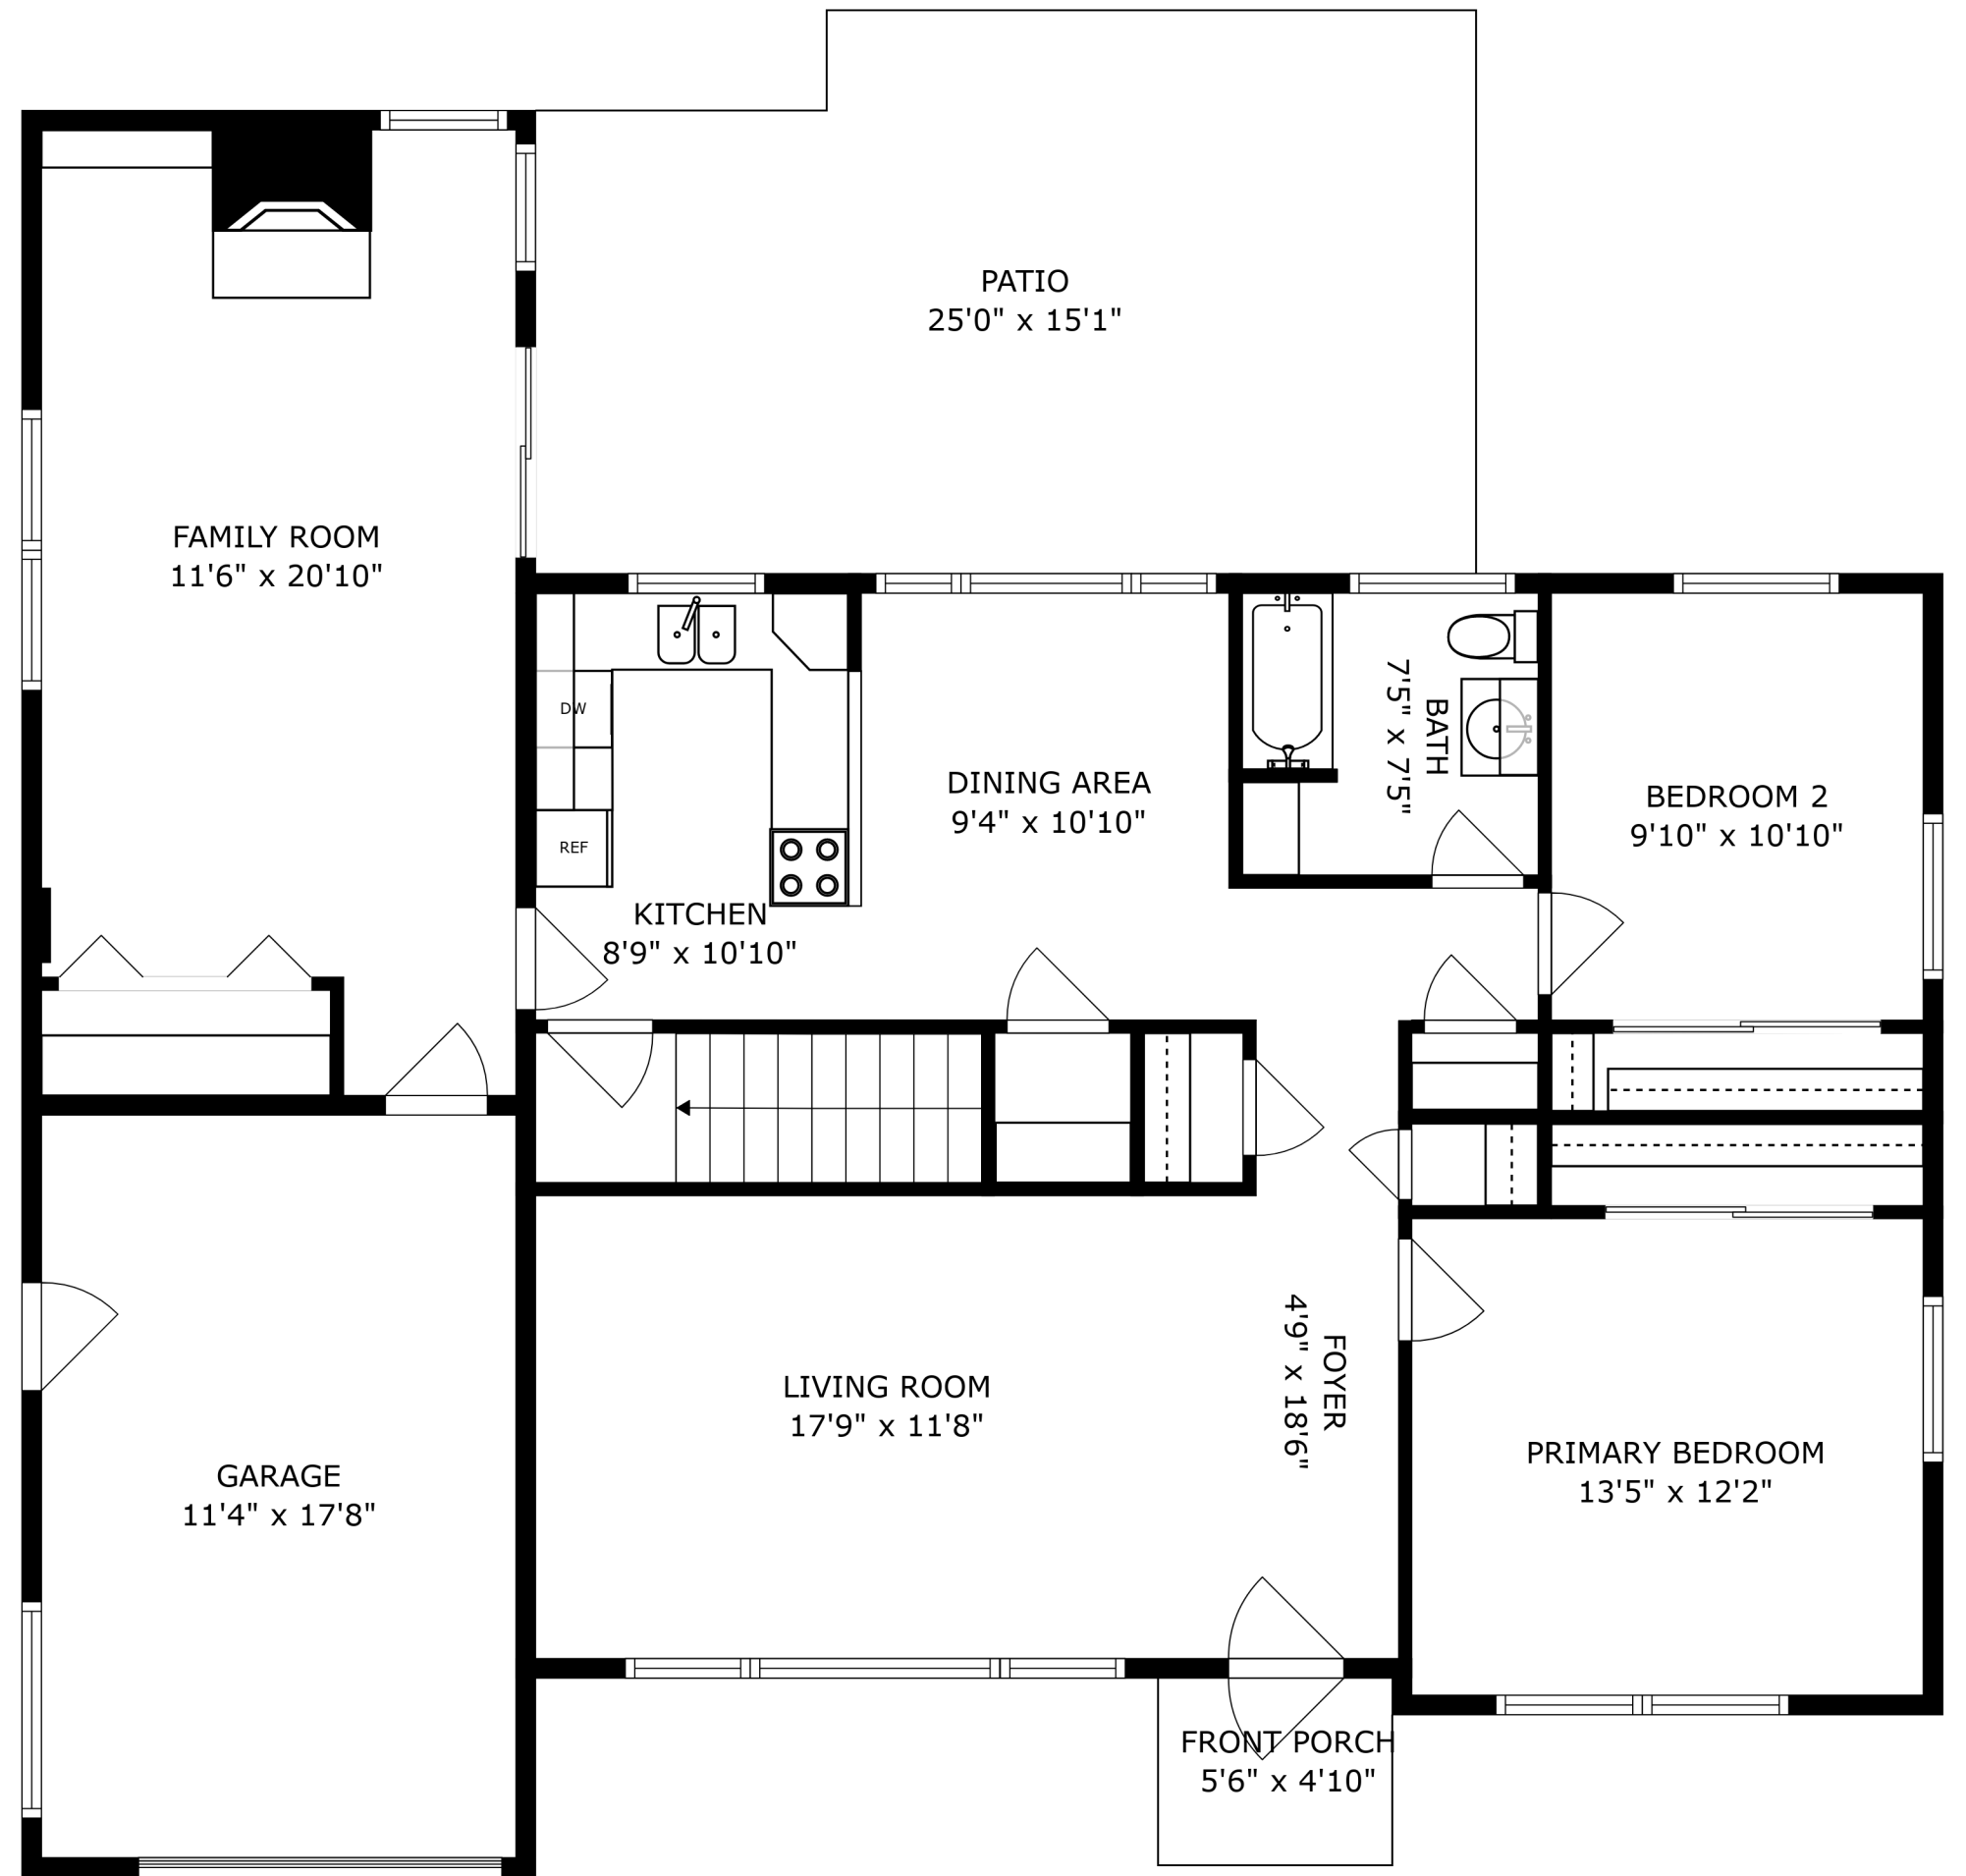

BASEMENT

FIRST FLOOR

SIZES AND DIMENSIONS ARE APPROXIMATE, ACTUAL MAY VARY.

SIZES AND DIMENSIONS ARE APPROXIMATE, ACTUAL MAY VARY.

LAUNDRY/STORAGE
24'6" x 11'2"

RECREATION ROOM
36'1" x 21'0"

HW

HVAC

SIZES AND DIMENSIONS ARE APPROXIMATE, ACTUAL MAY VARY.