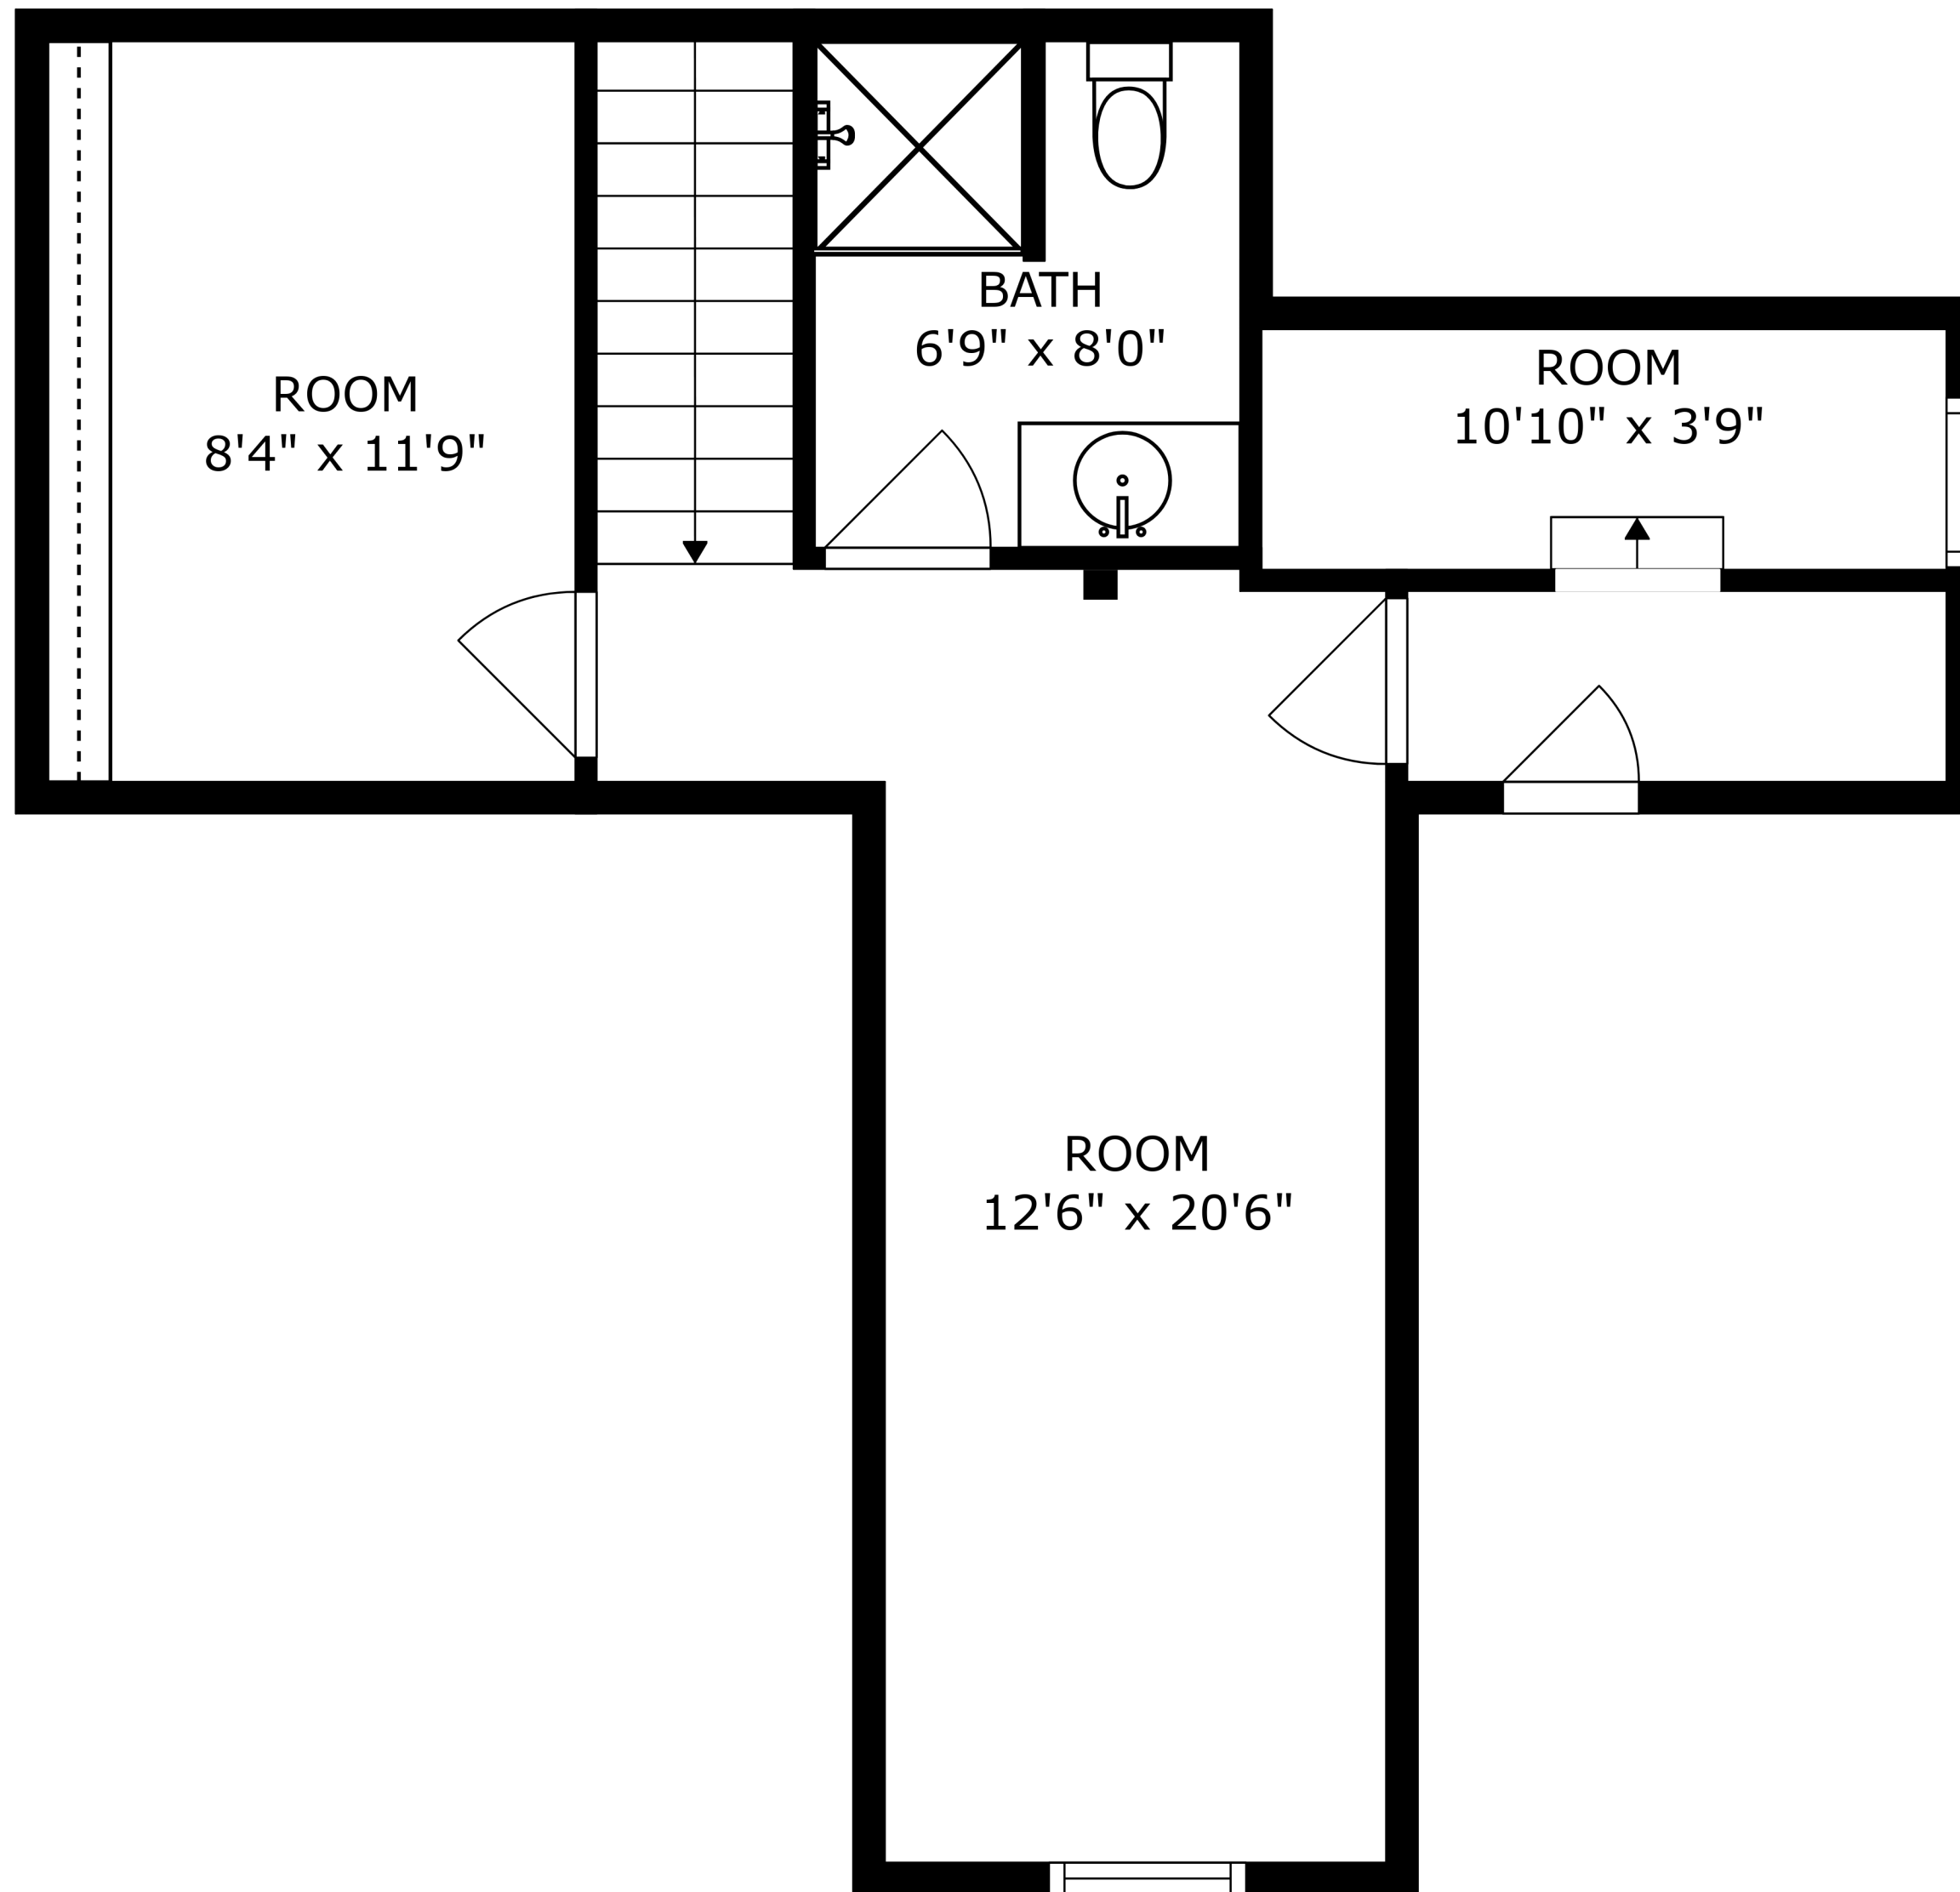

SIZES AND DIMENSIONS ARE APPROXIMATE, ACTUAL MAY VARY.

SIZES AND DIMENSIONS ARE APPROXIMATE, ACTUAL MAY VARY.

SIZES AND DIMENSIONS ARE APPROXIMATE, ACTUAL MAY VARY.

FAMILY ROOM
21'6" x 20'4"

LAUNDRY
8'4" x 9'4"

BATH
4'8" x 5'11"

FOYER
14'5" x 9'2"

ROOM
9'11" x 13'9"

LIVING ROOM
18'3" x 15'11"

DINING AREA
13'11" x 8'0"

KITCHEN
13'11" x 11'5"

SIZES AND DIMENSIONS ARE APPROXIMATE, ACTUAL MAY VARY.

SIZES AND DIMENSIONS ARE APPROXIMATE, ACTUAL MAY VARY.