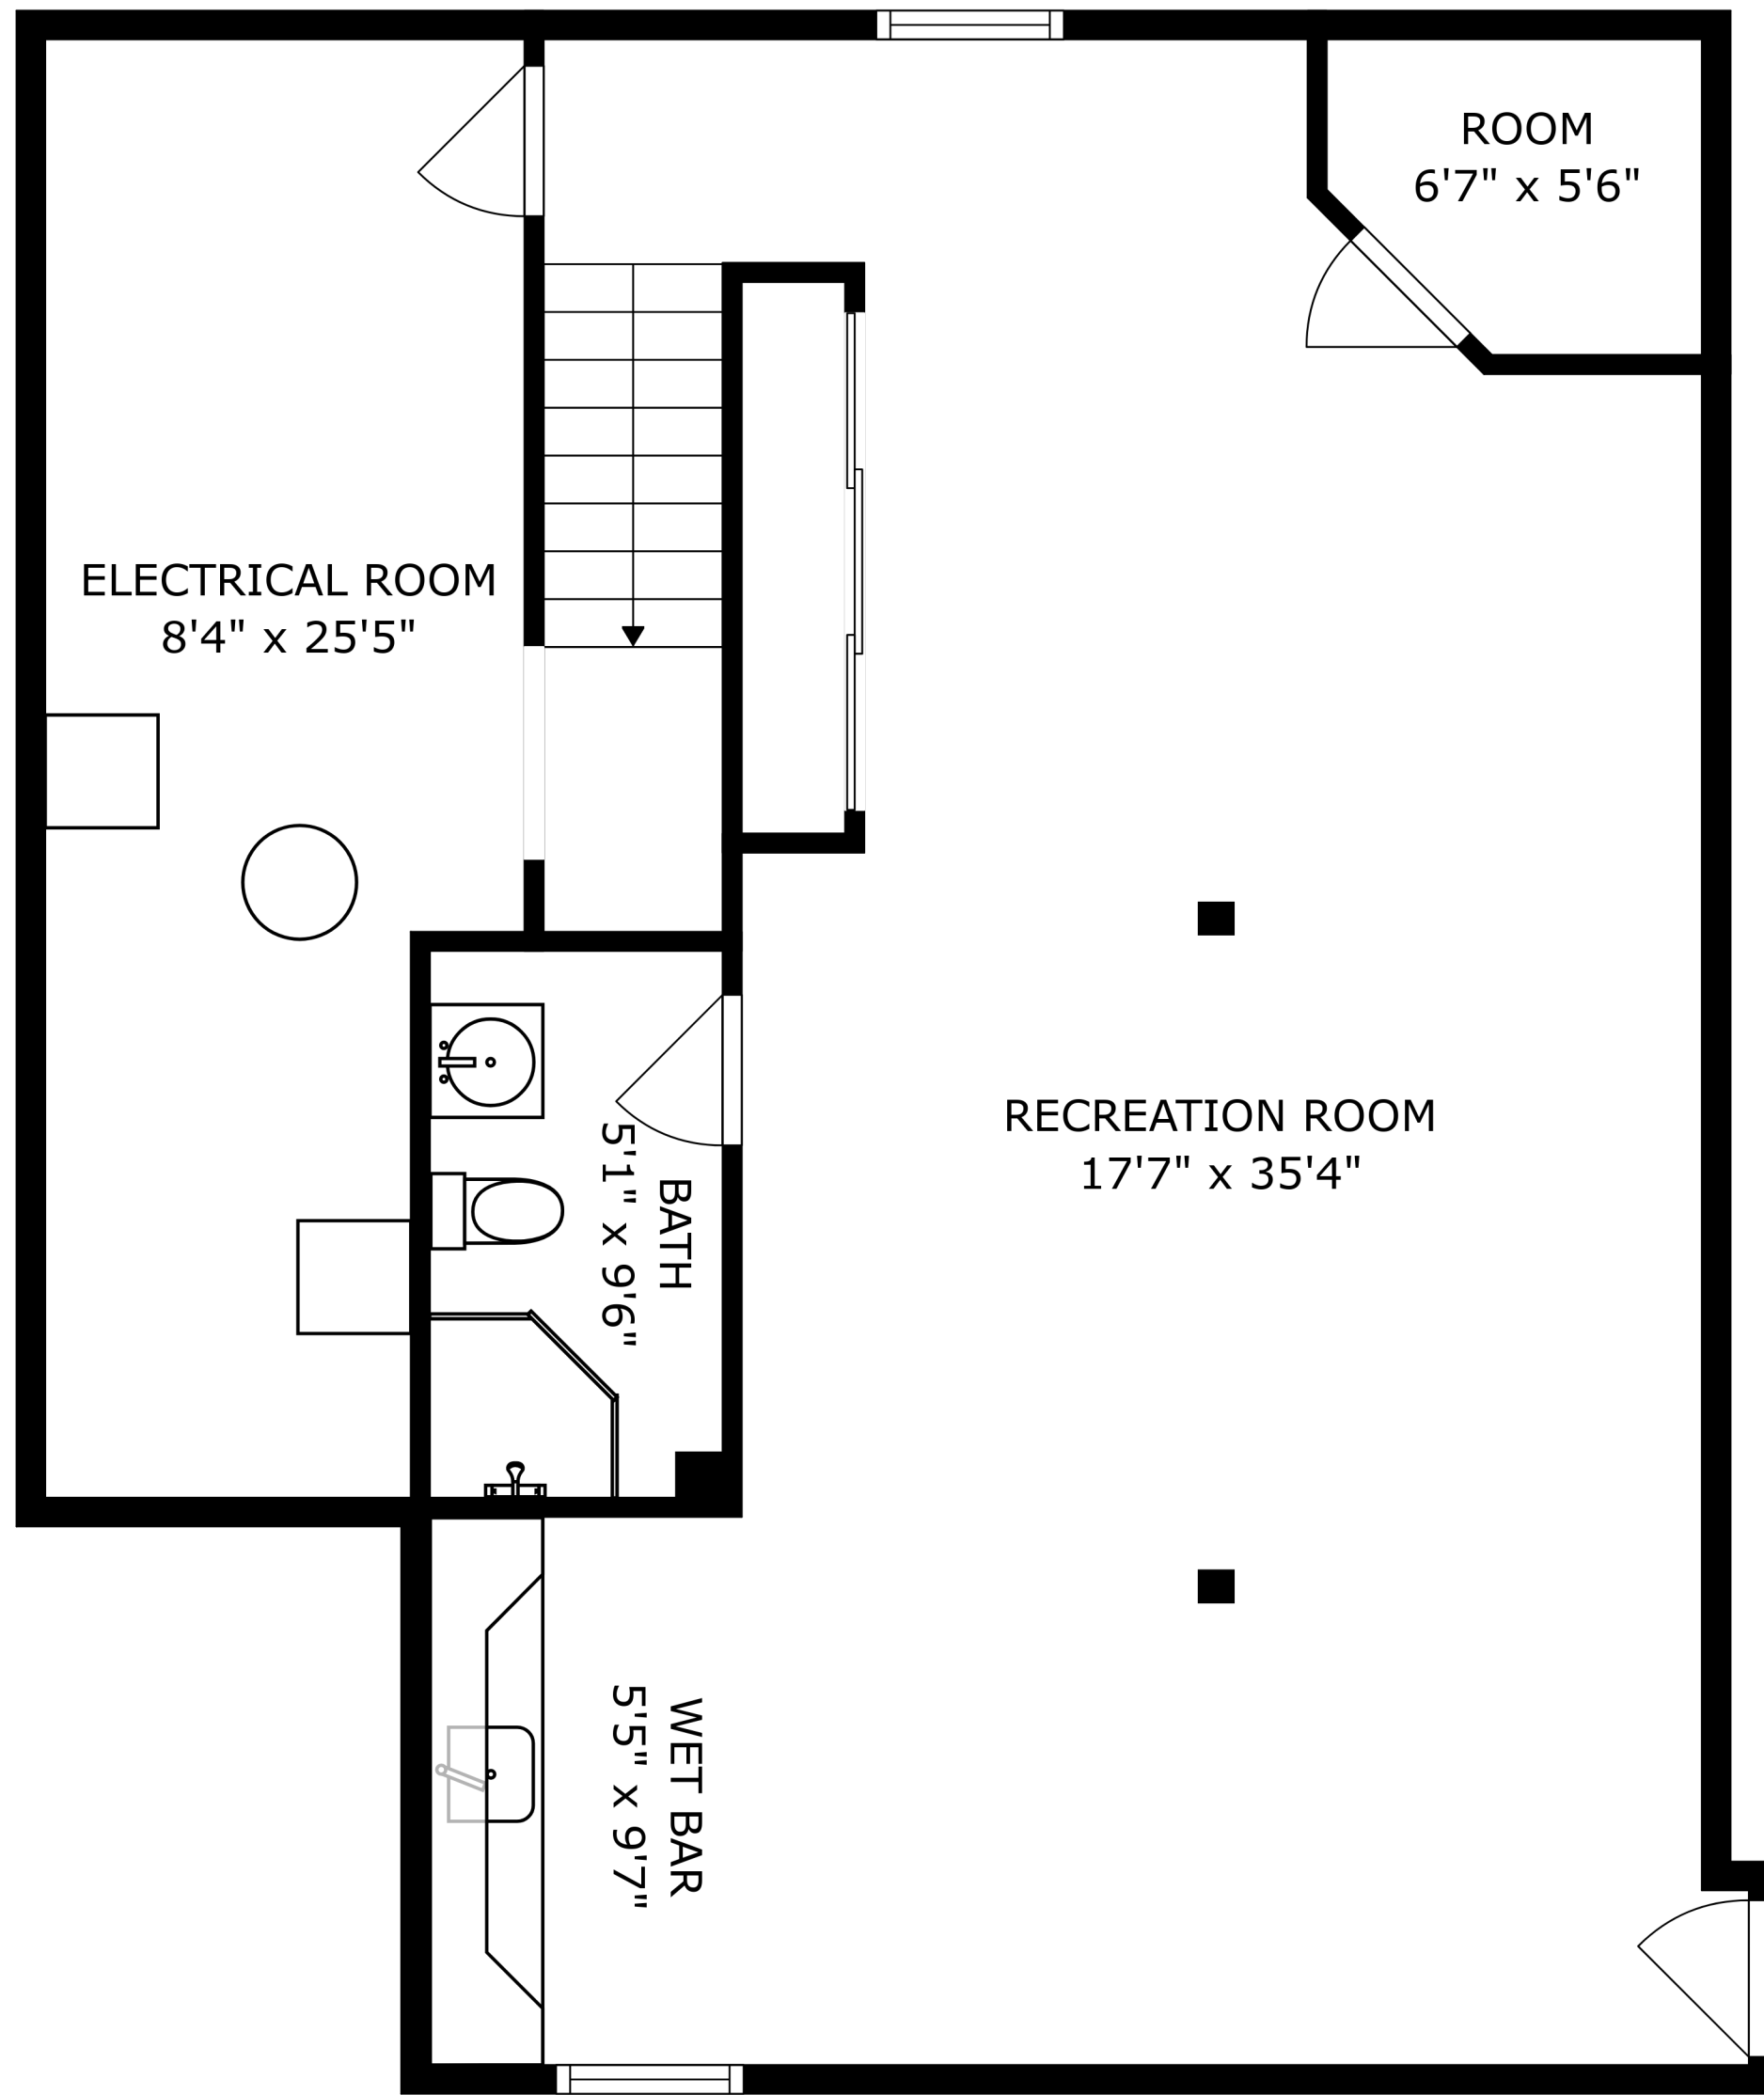

SIZES AND DIMENSIONS ARE APPROXIMATE, ACTUAL MAY VARY.

SIZES AND DIMENSIONS ARE APPROXIMATE, ACTUAL MAY VARY.

SIZES AND DIMENSIONS ARE APPROXIMATE, ACTUAL MAY VARY.

FAMILY ROOM
21'6" x 20'4"

LAUNDRY
8'4" x 9'4"

BATH
4'8" x 5'11"

FOYER
14'5" x 9'2"

ROOM
9'11" x 13'9"

LIVING ROOM
18'3" x 15'11"

DINING AREA
13'11" x 8'0"

KITCHEN
13'11" x 11'5"

SIZES AND DIMENSIONS ARE APPROXIMATE, ACTUAL MAY VARY.

SIZES AND DIMENSIONS ARE APPROXIMATE, ACTUAL MAY VARY.