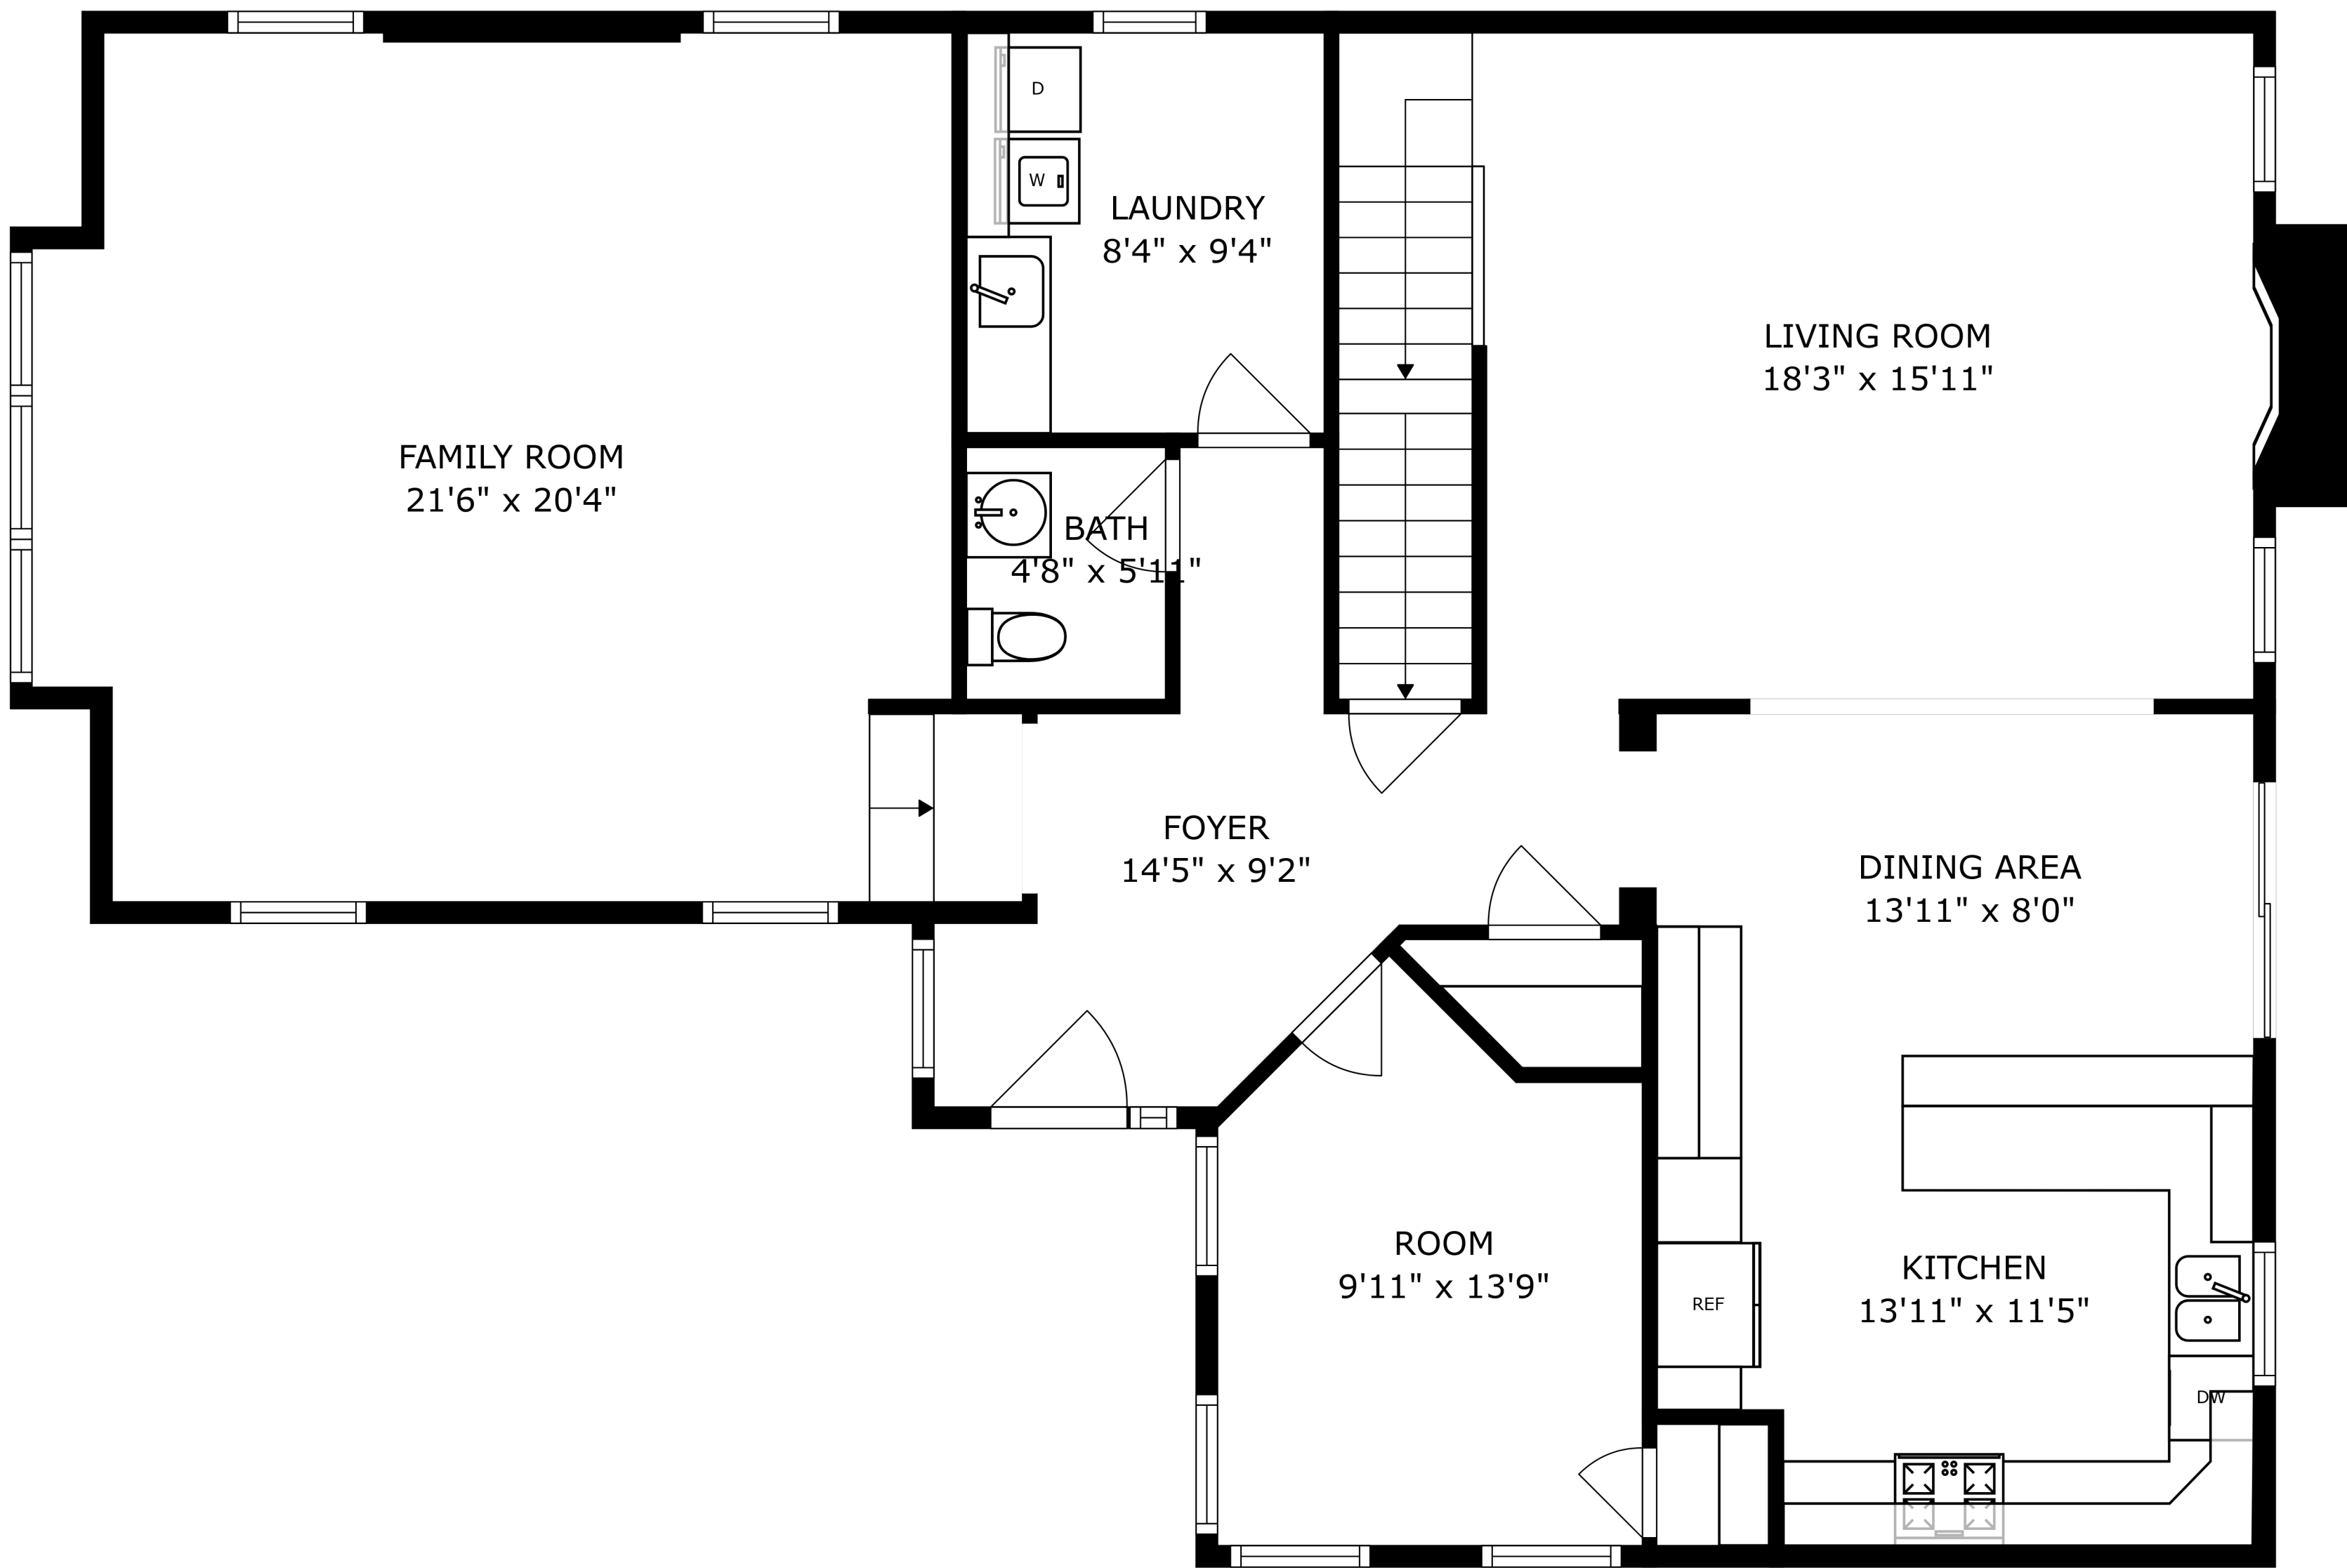

SIZES AND DIMENSIONS ARE APPROXIMATE, ACTUAL MAY VARY.

SIZES AND DIMENSIONS ARE APPROXIMATE, ACTUAL MAY VARY.

SIZES AND DIMENSIONS ARE APPROXIMATE, ACTUAL MAY VARY.

FAMILY ROOM
21'6" x 20'4"

LAUNDRY
8'4" x 9'4"

BATH
4'8" x 5'11"

FOYER
14'5" x 9'2"

ROOM
9'11" x 13'9"

LIVING ROOM
18'3" x 15'11"

DINING AREA
13'11" x 8'0"

KITCHEN
13'11" x 11'5"

SIZES AND DIMENSIONS ARE APPROXIMATE, ACTUAL MAY VARY.

SIZES AND DIMENSIONS ARE APPROXIMATE, ACTUAL MAY VARY.