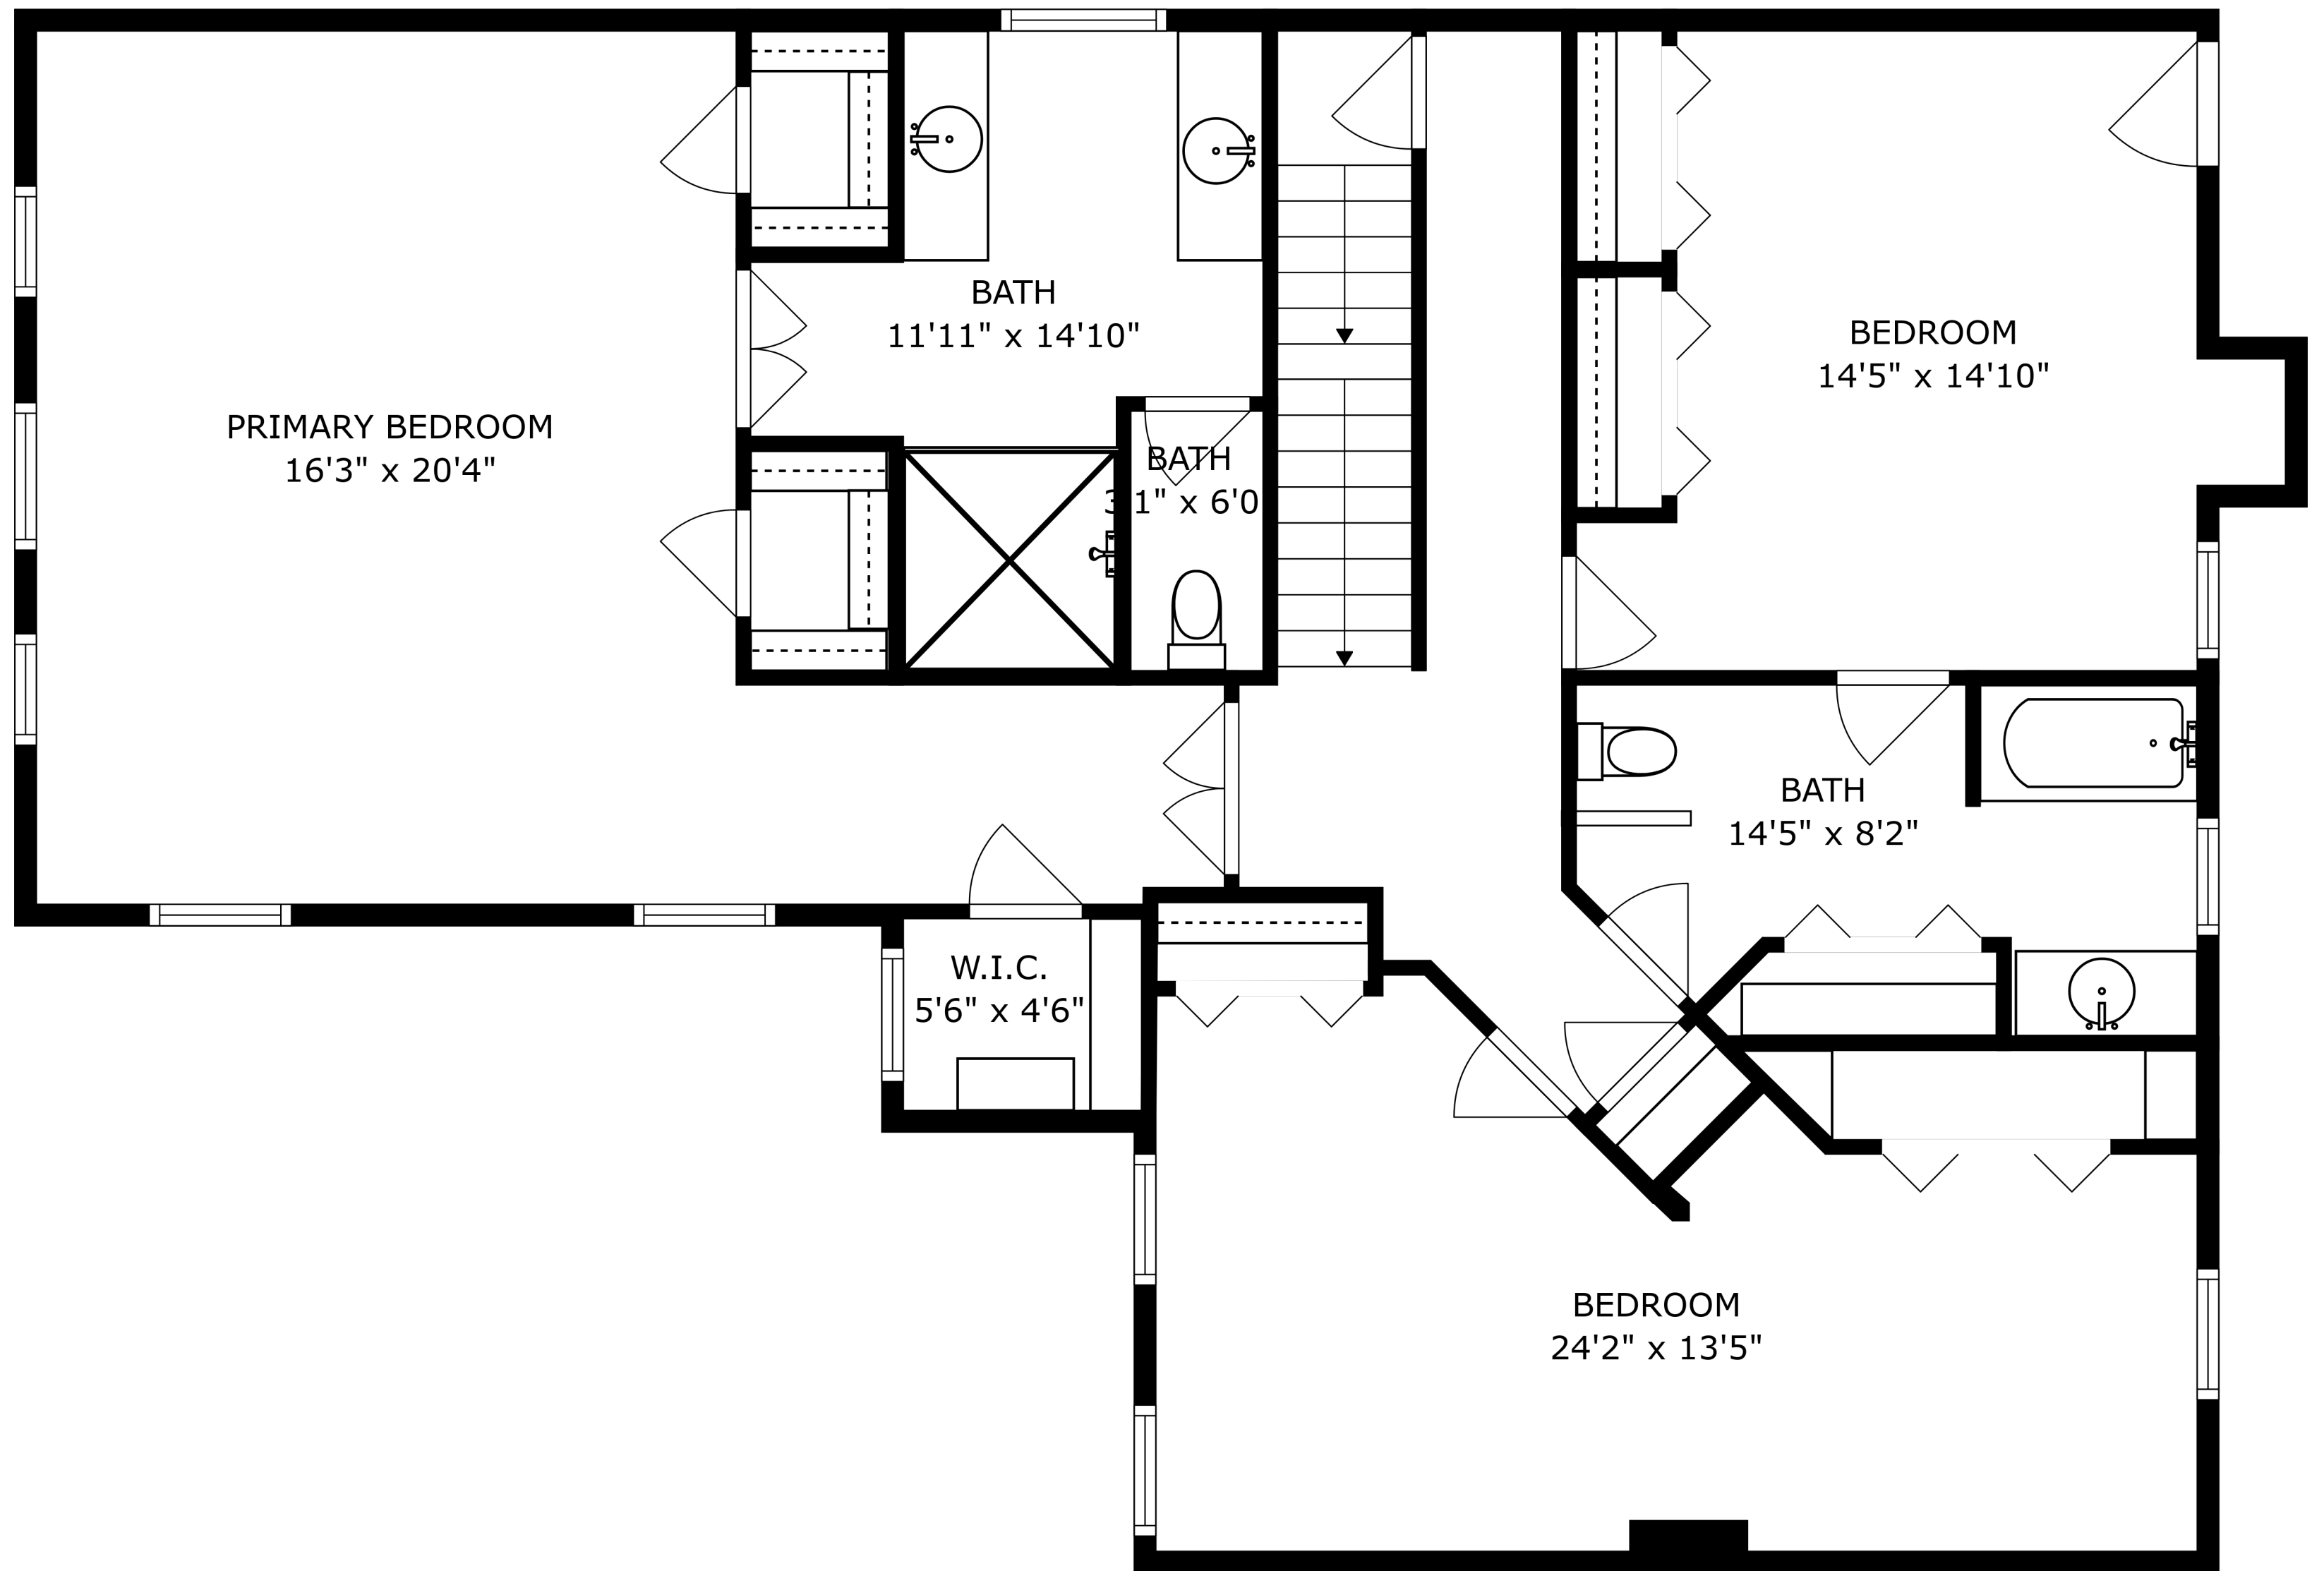

SIZES AND DIMENSIONS ARE APPROXIMATE, ACTUAL MAY VARY.

SIZES AND DIMENSIONS ARE APPROXIMATE, ACTUAL MAY VARY.

SIZES AND DIMENSIONS ARE APPROXIMATE, ACTUAL MAY VARY.

FAMILY ROOM
21'6" x 20'4"

LAUNDRY
8'4" x 9'4"

BATH
4'8" x 5'11"

FOYER
14'5" x 9'2"

ROOM
9'11" x 13'9"

LIVING ROOM
18'3" x 15'11"

DINING AREA
13'11" x 8'0"

KITCHEN
13'11" x 11'5"

SIZES AND DIMENSIONS ARE APPROXIMATE, ACTUAL MAY VARY.

SIZES AND DIMENSIONS ARE APPROXIMATE, ACTUAL MAY VARY.