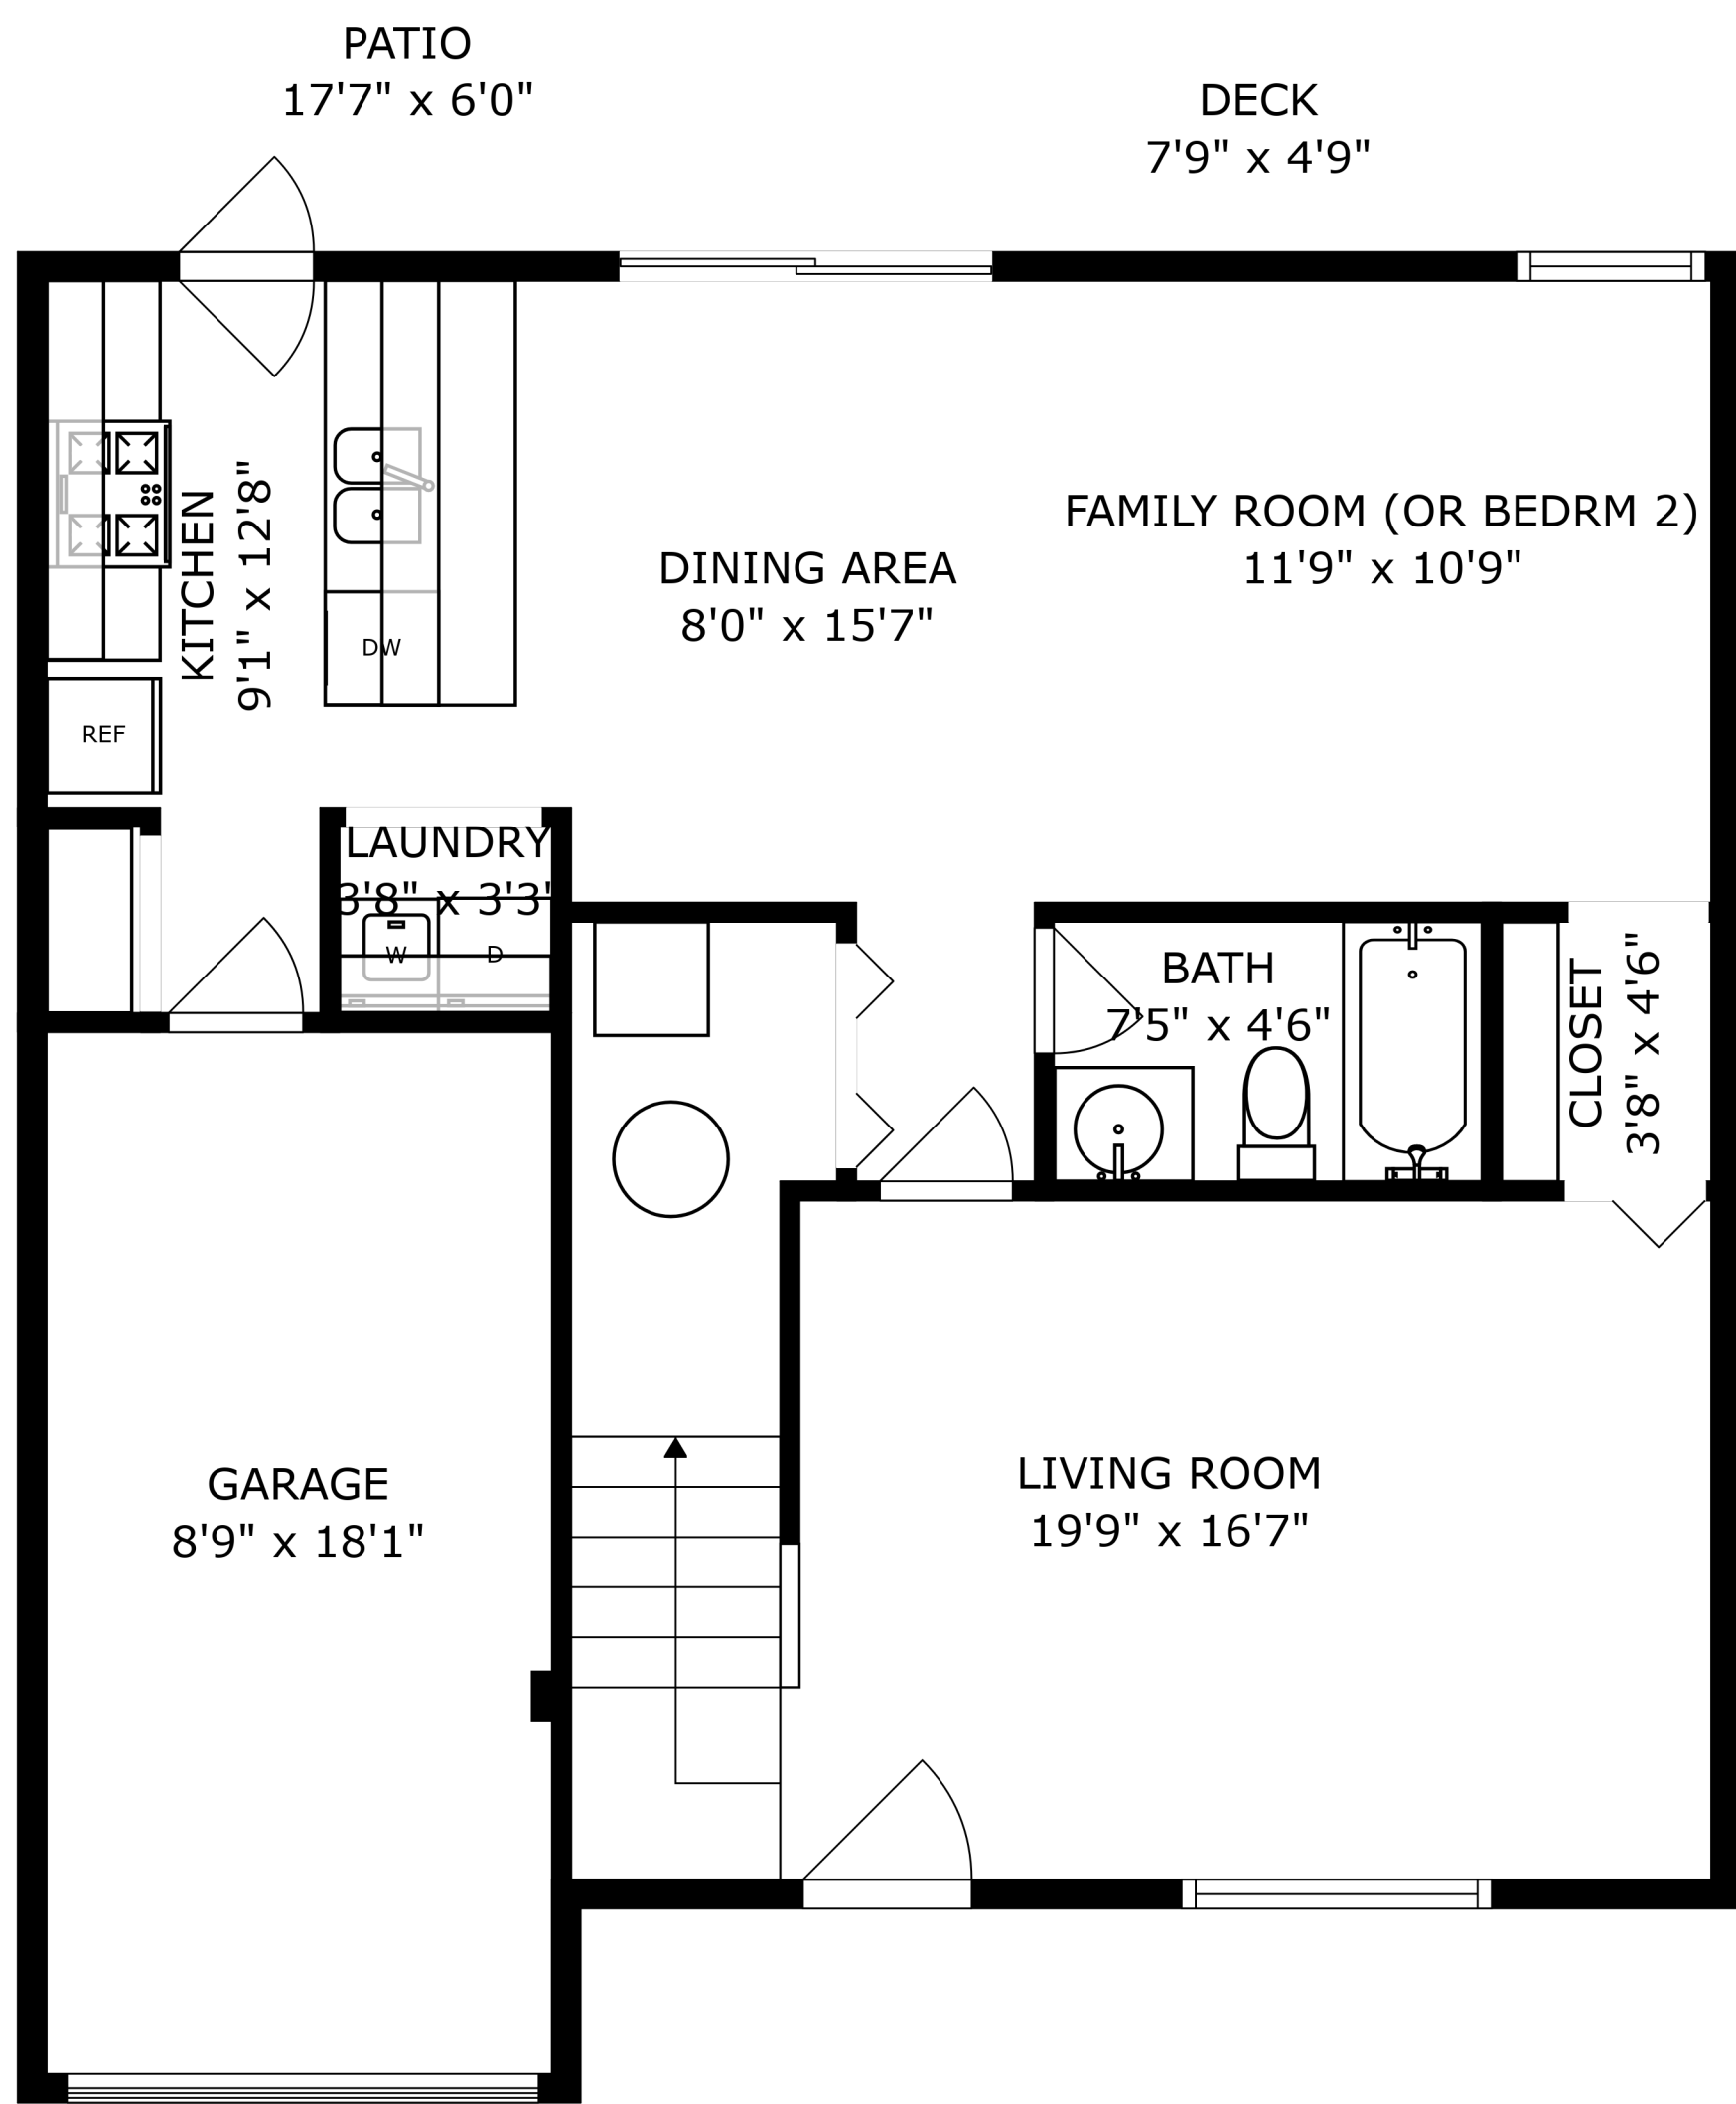

FLOOR 1

FLOOR 2

SIZES AND DIMENSIONS ARE APPROXIMATE, ACTUAL MAY VARY.

PRIMARY BEDROOM
16'9" x 16'6"

BATH
10'0" x 5'1"

OPEN TO BELOW

SIZES AND DIMENSIONS ARE APPROXIMATE, ACTUAL MAY VARY.

SIZES AND DIMENSIONS ARE APPROXIMATE, ACTUAL MAY VARY.