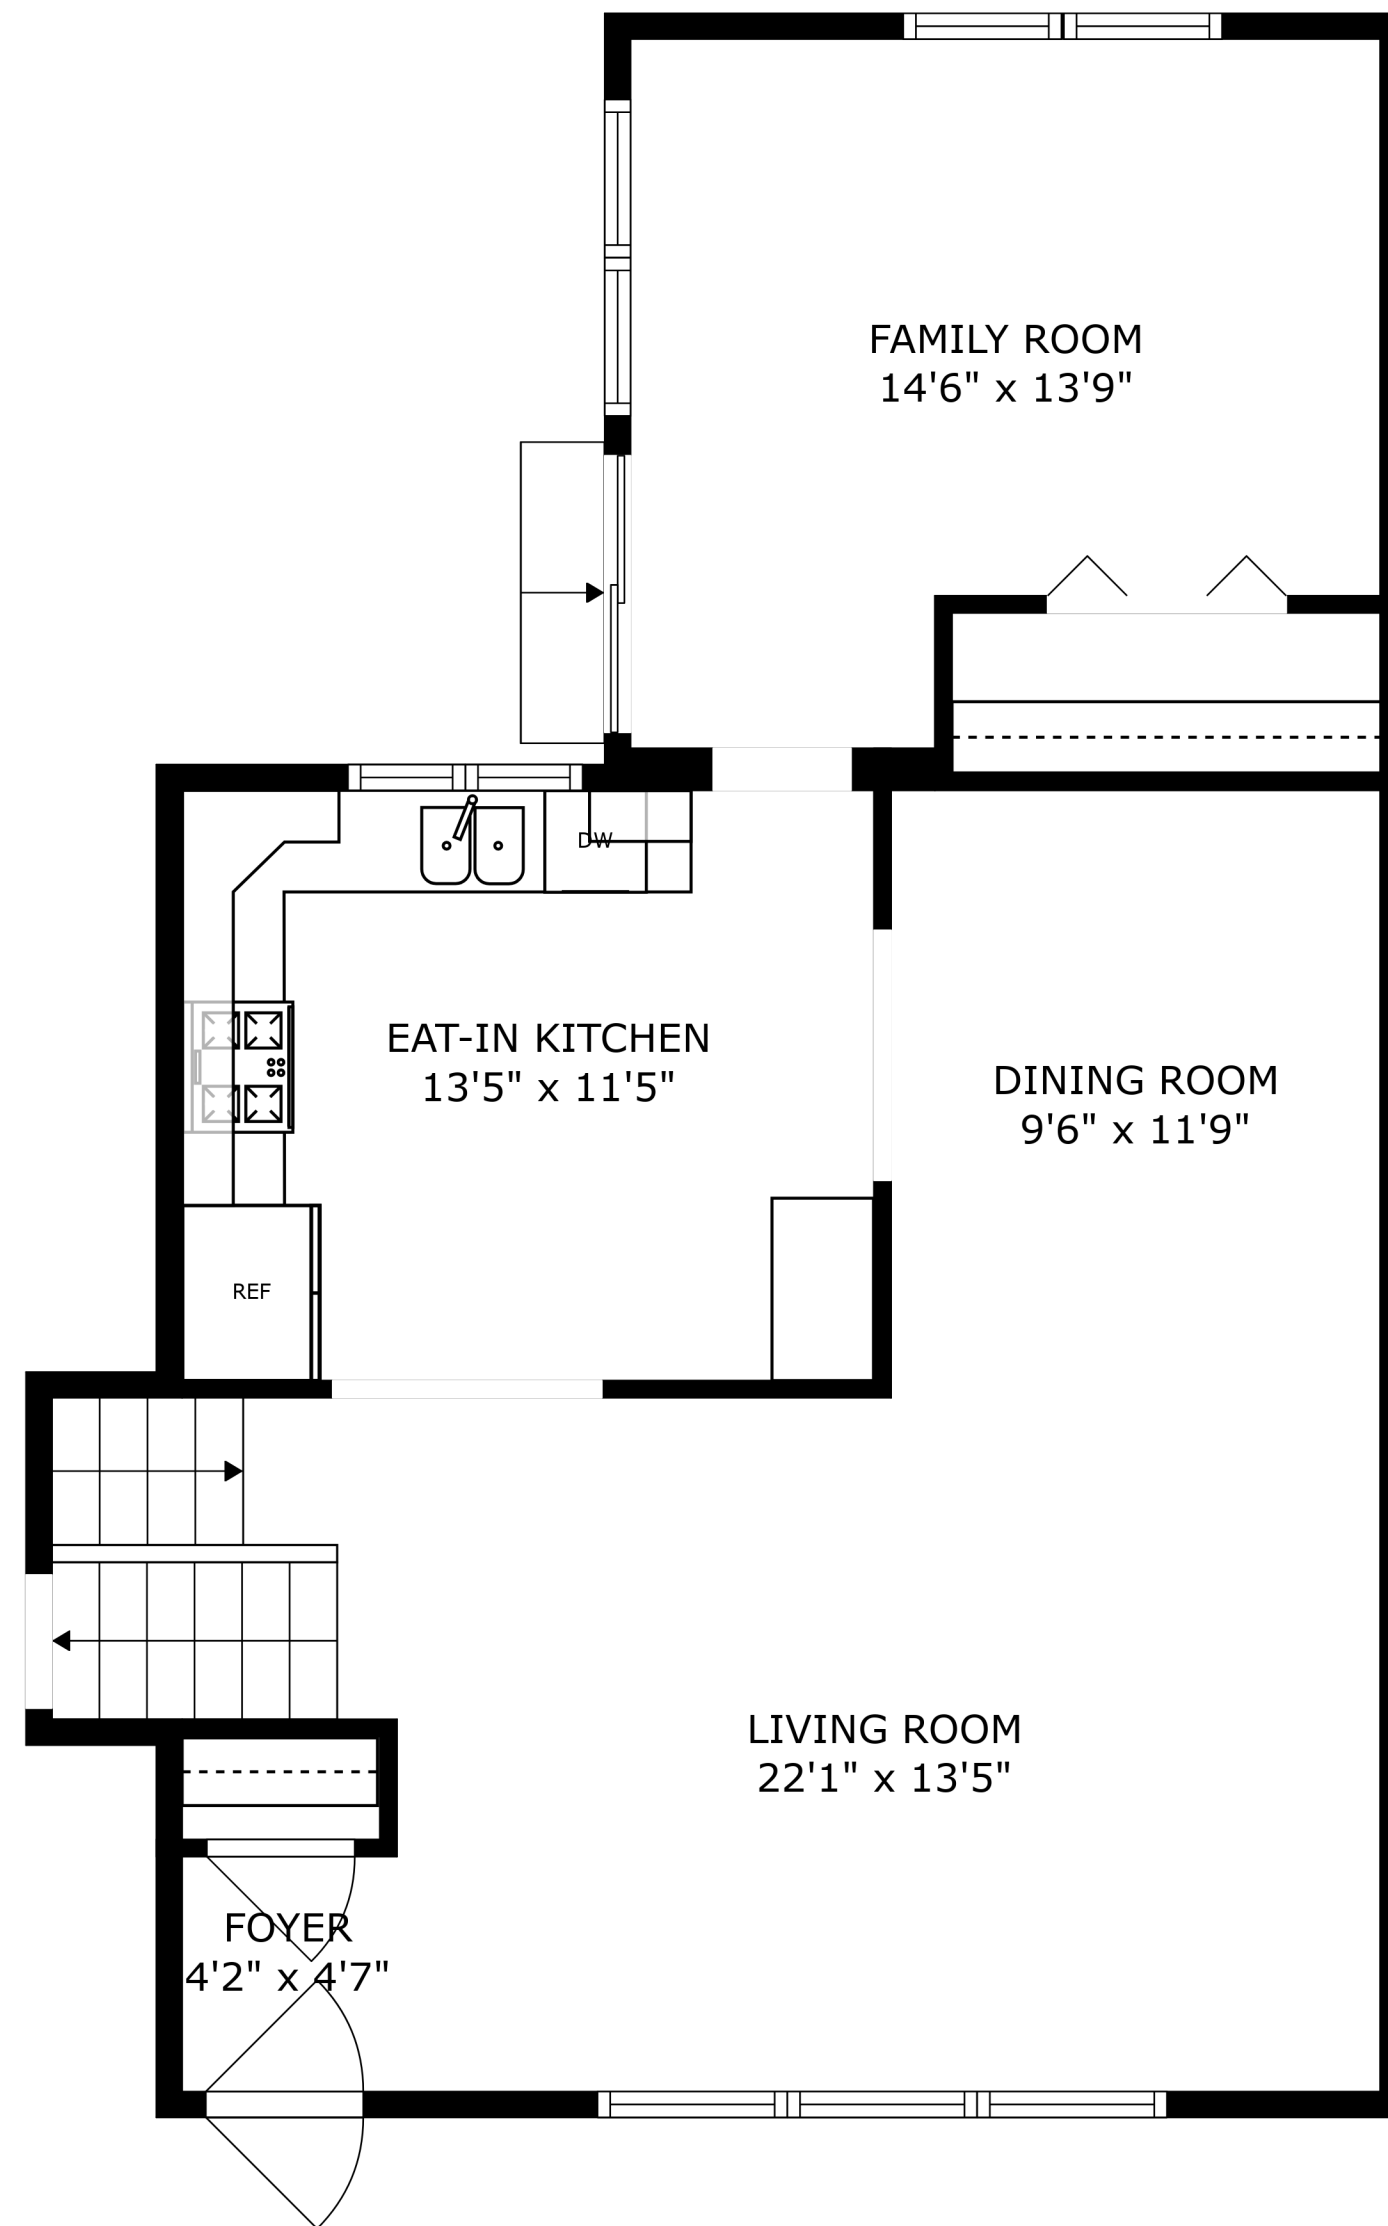

FLOOR 2

FLOOR 3

FLOOR 1

SIZES AND DIMENSIONS ARE APPROXIMATE, ACTUAL MAY VARY.

SIZES AND DIMENSIONS ARE APPROXIMATE, ACTUAL MAY VARY.

SIZES AND DIMENSIONS ARE APPROXIMATE, ACTUAL MAY VARY.

RECREATION ROOM  
23'7" x 24'7"

LAUNDRY ROOM  
12'5" x 11'5"

BATH  
7'11" x 6'11"

W/D

SIZES AND DIMENSIONS ARE APPROXIMATE, ACTUAL MAY VARY.