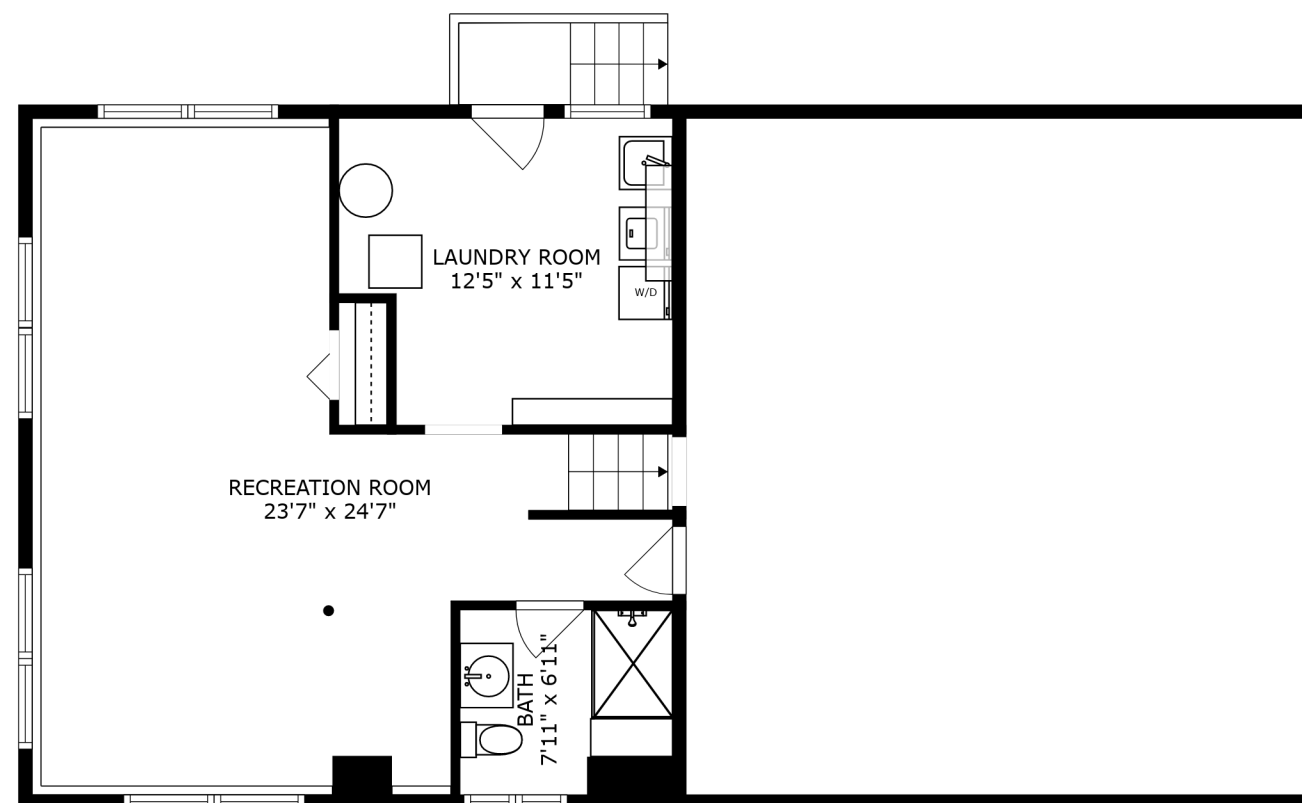

FLOOR 2

FLOOR 3

FLOOR 1

SIZES AND DIMENSIONS ARE APPROXIMATE, ACTUAL MAY VARY.

SIZES AND DIMENSIONS ARE APPROXIMATE, ACTUAL MAY VARY.

SIZES AND DIMENSIONS ARE APPROXIMATE, ACTUAL MAY VARY.

RECREATION ROOM  
23'7" x 24'7"

LAUNDRY ROOM  
12'5" x 11'5"

BATH  
7'11" x 6'11"

W/D

SIZES AND DIMENSIONS ARE APPROXIMATE, ACTUAL MAY VARY.