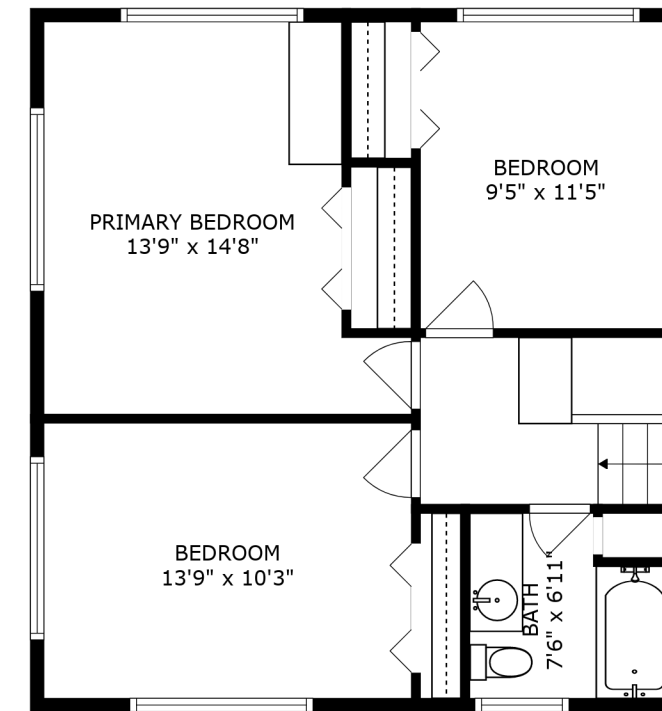

FLOOR 2

FLOOR 3

FLOOR 1

SIZES AND DIMENSIONS ARE APPROXIMATE, ACTUAL MAY VARY.

SIZES AND DIMENSIONS ARE APPROXIMATE, ACTUAL MAY VARY.

SIZES AND DIMENSIONS ARE APPROXIMATE, ACTUAL MAY VARY.

RECREATION ROOM  
23'7" x 24'7"

LAUNDRY ROOM  
12'5" x 11'5"

BATH  
7'11" x 6'11"

W/D

SIZES AND DIMENSIONS ARE APPROXIMATE, ACTUAL MAY VARY.