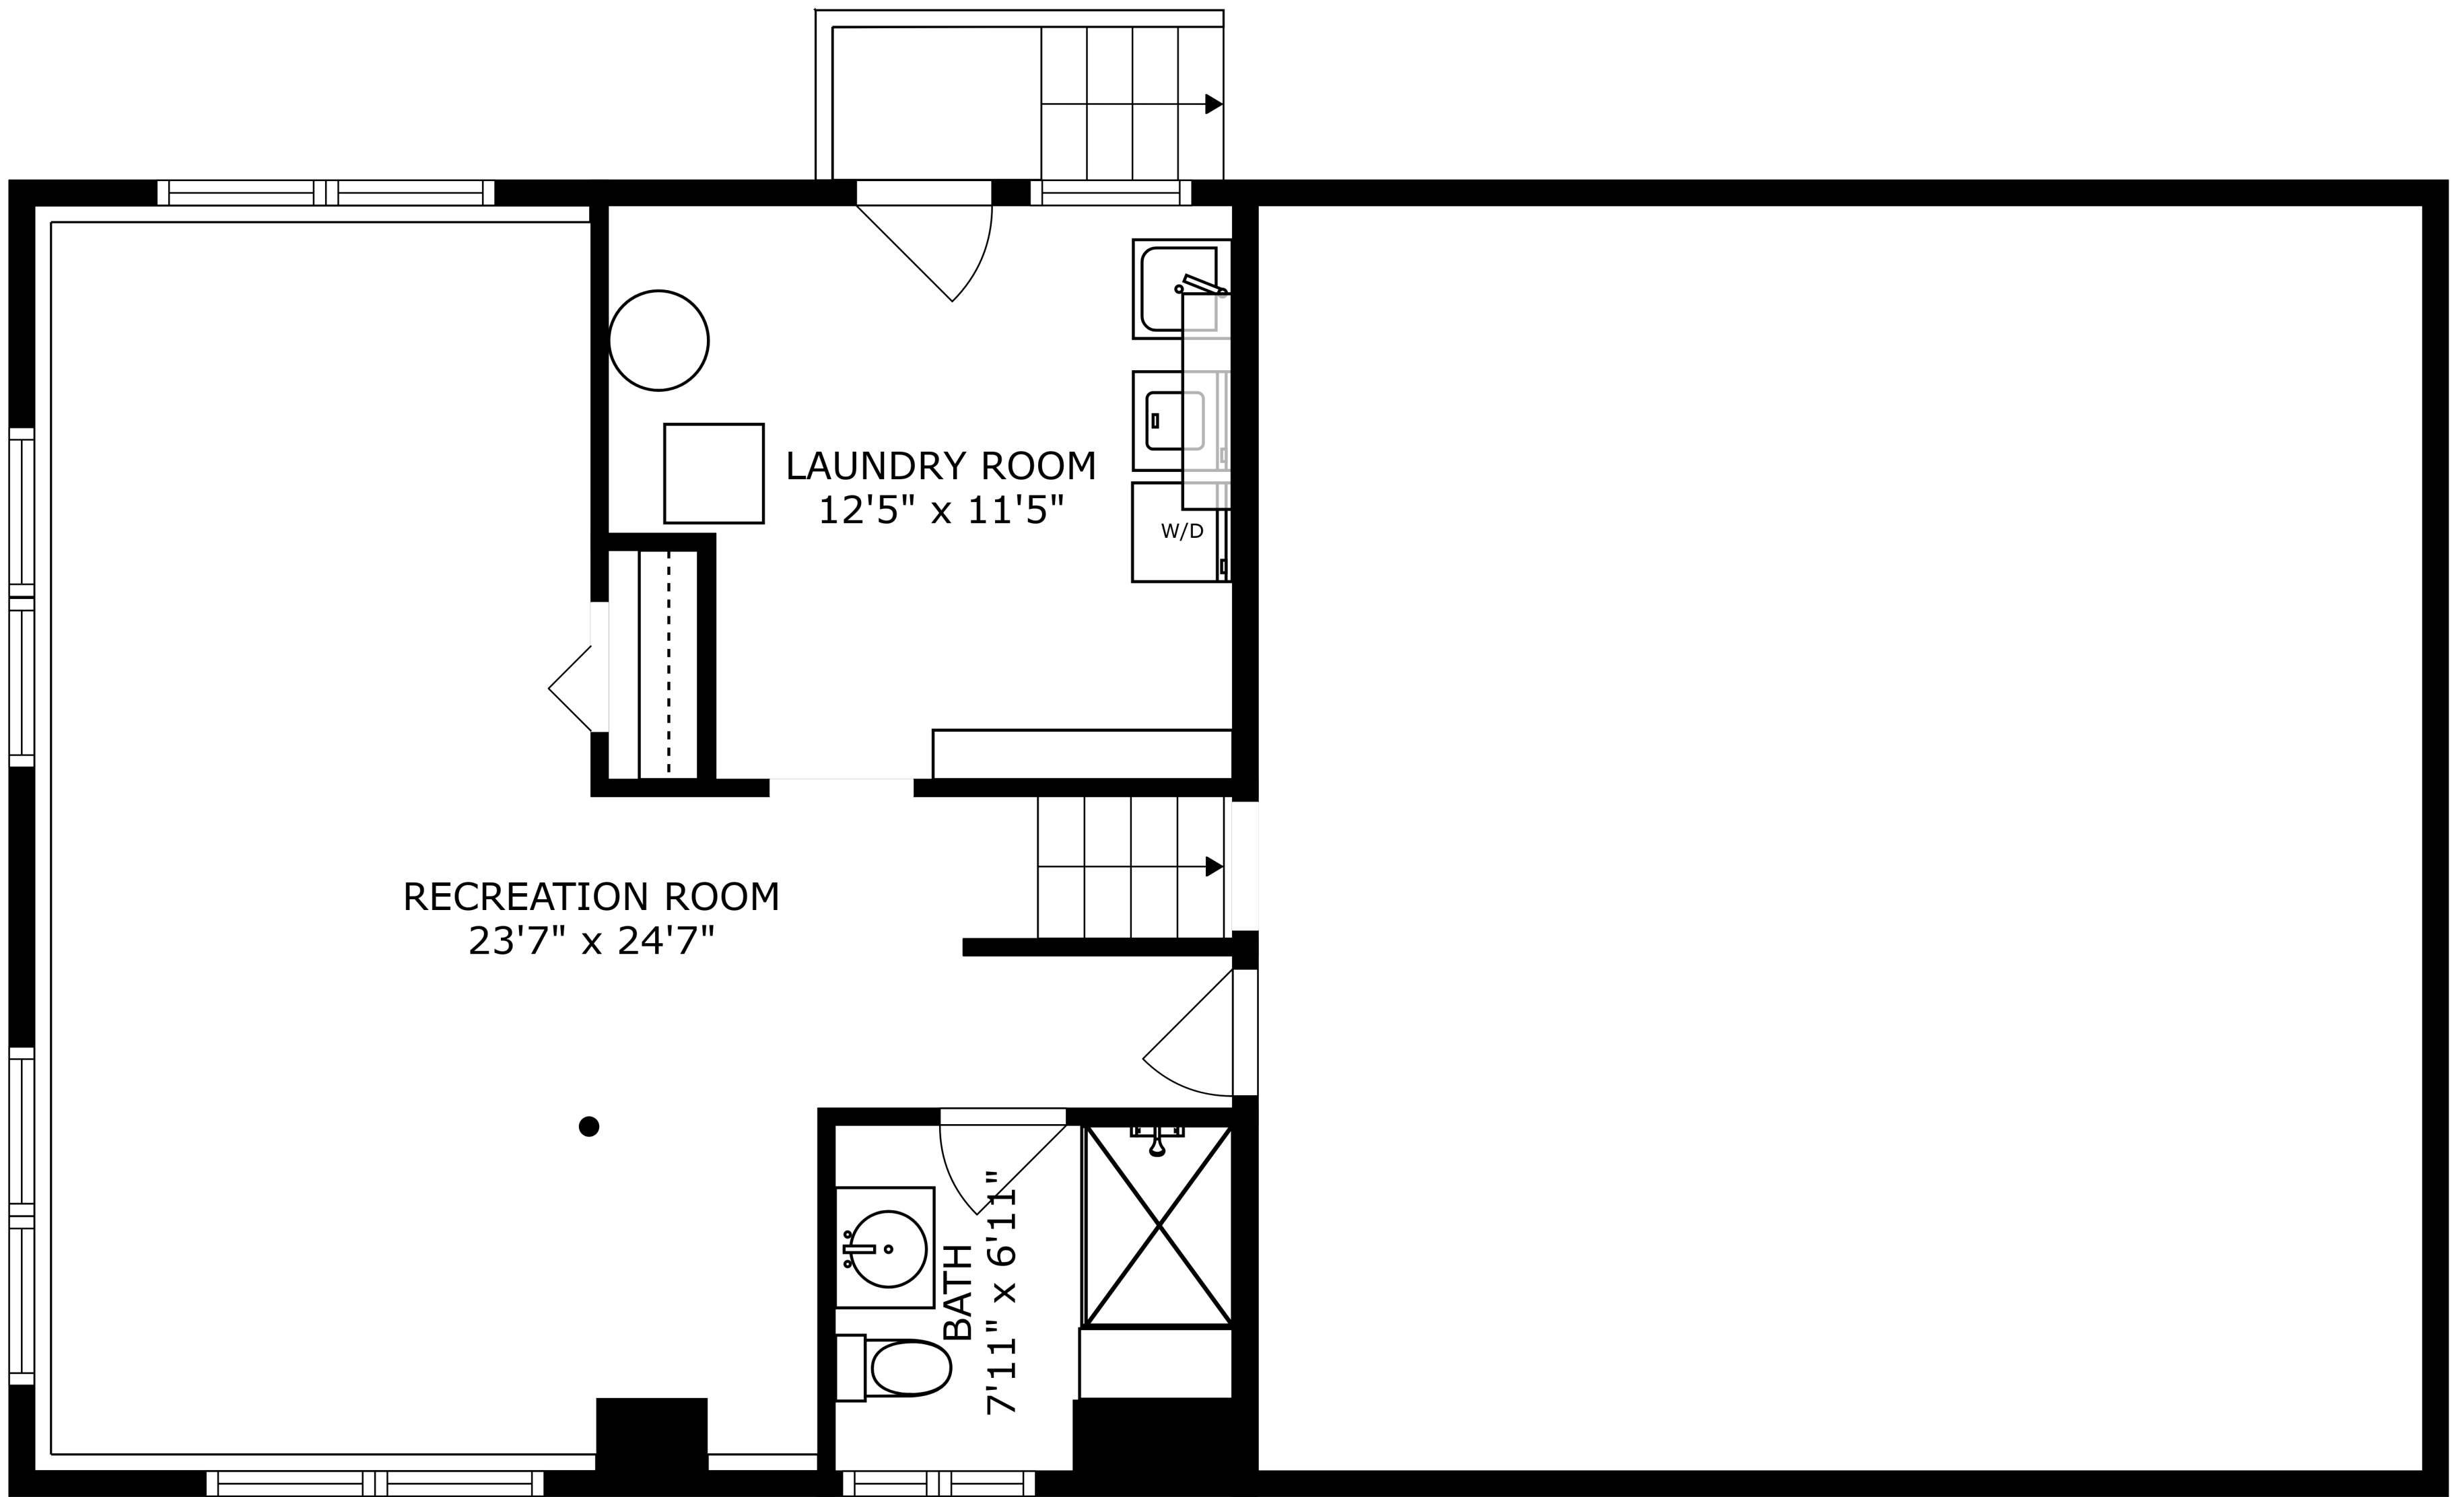

FLOOR 2

FLOOR 3

FLOOR 1

SIZES AND DIMENSIONS ARE APPROXIMATE, ACTUAL MAY VARY.

SIZES AND DIMENSIONS ARE APPROXIMATE, ACTUAL MAY VARY.

SIZES AND DIMENSIONS ARE APPROXIMATE, ACTUAL MAY VARY.

RECREATION ROOM  
23'7" x 24'7"

LAUNDRY ROOM  
12'5" x 11'5"

BATH  
7'11" x 6'11"

W/D

SIZES AND DIMENSIONS ARE APPROXIMATE, ACTUAL MAY VARY.