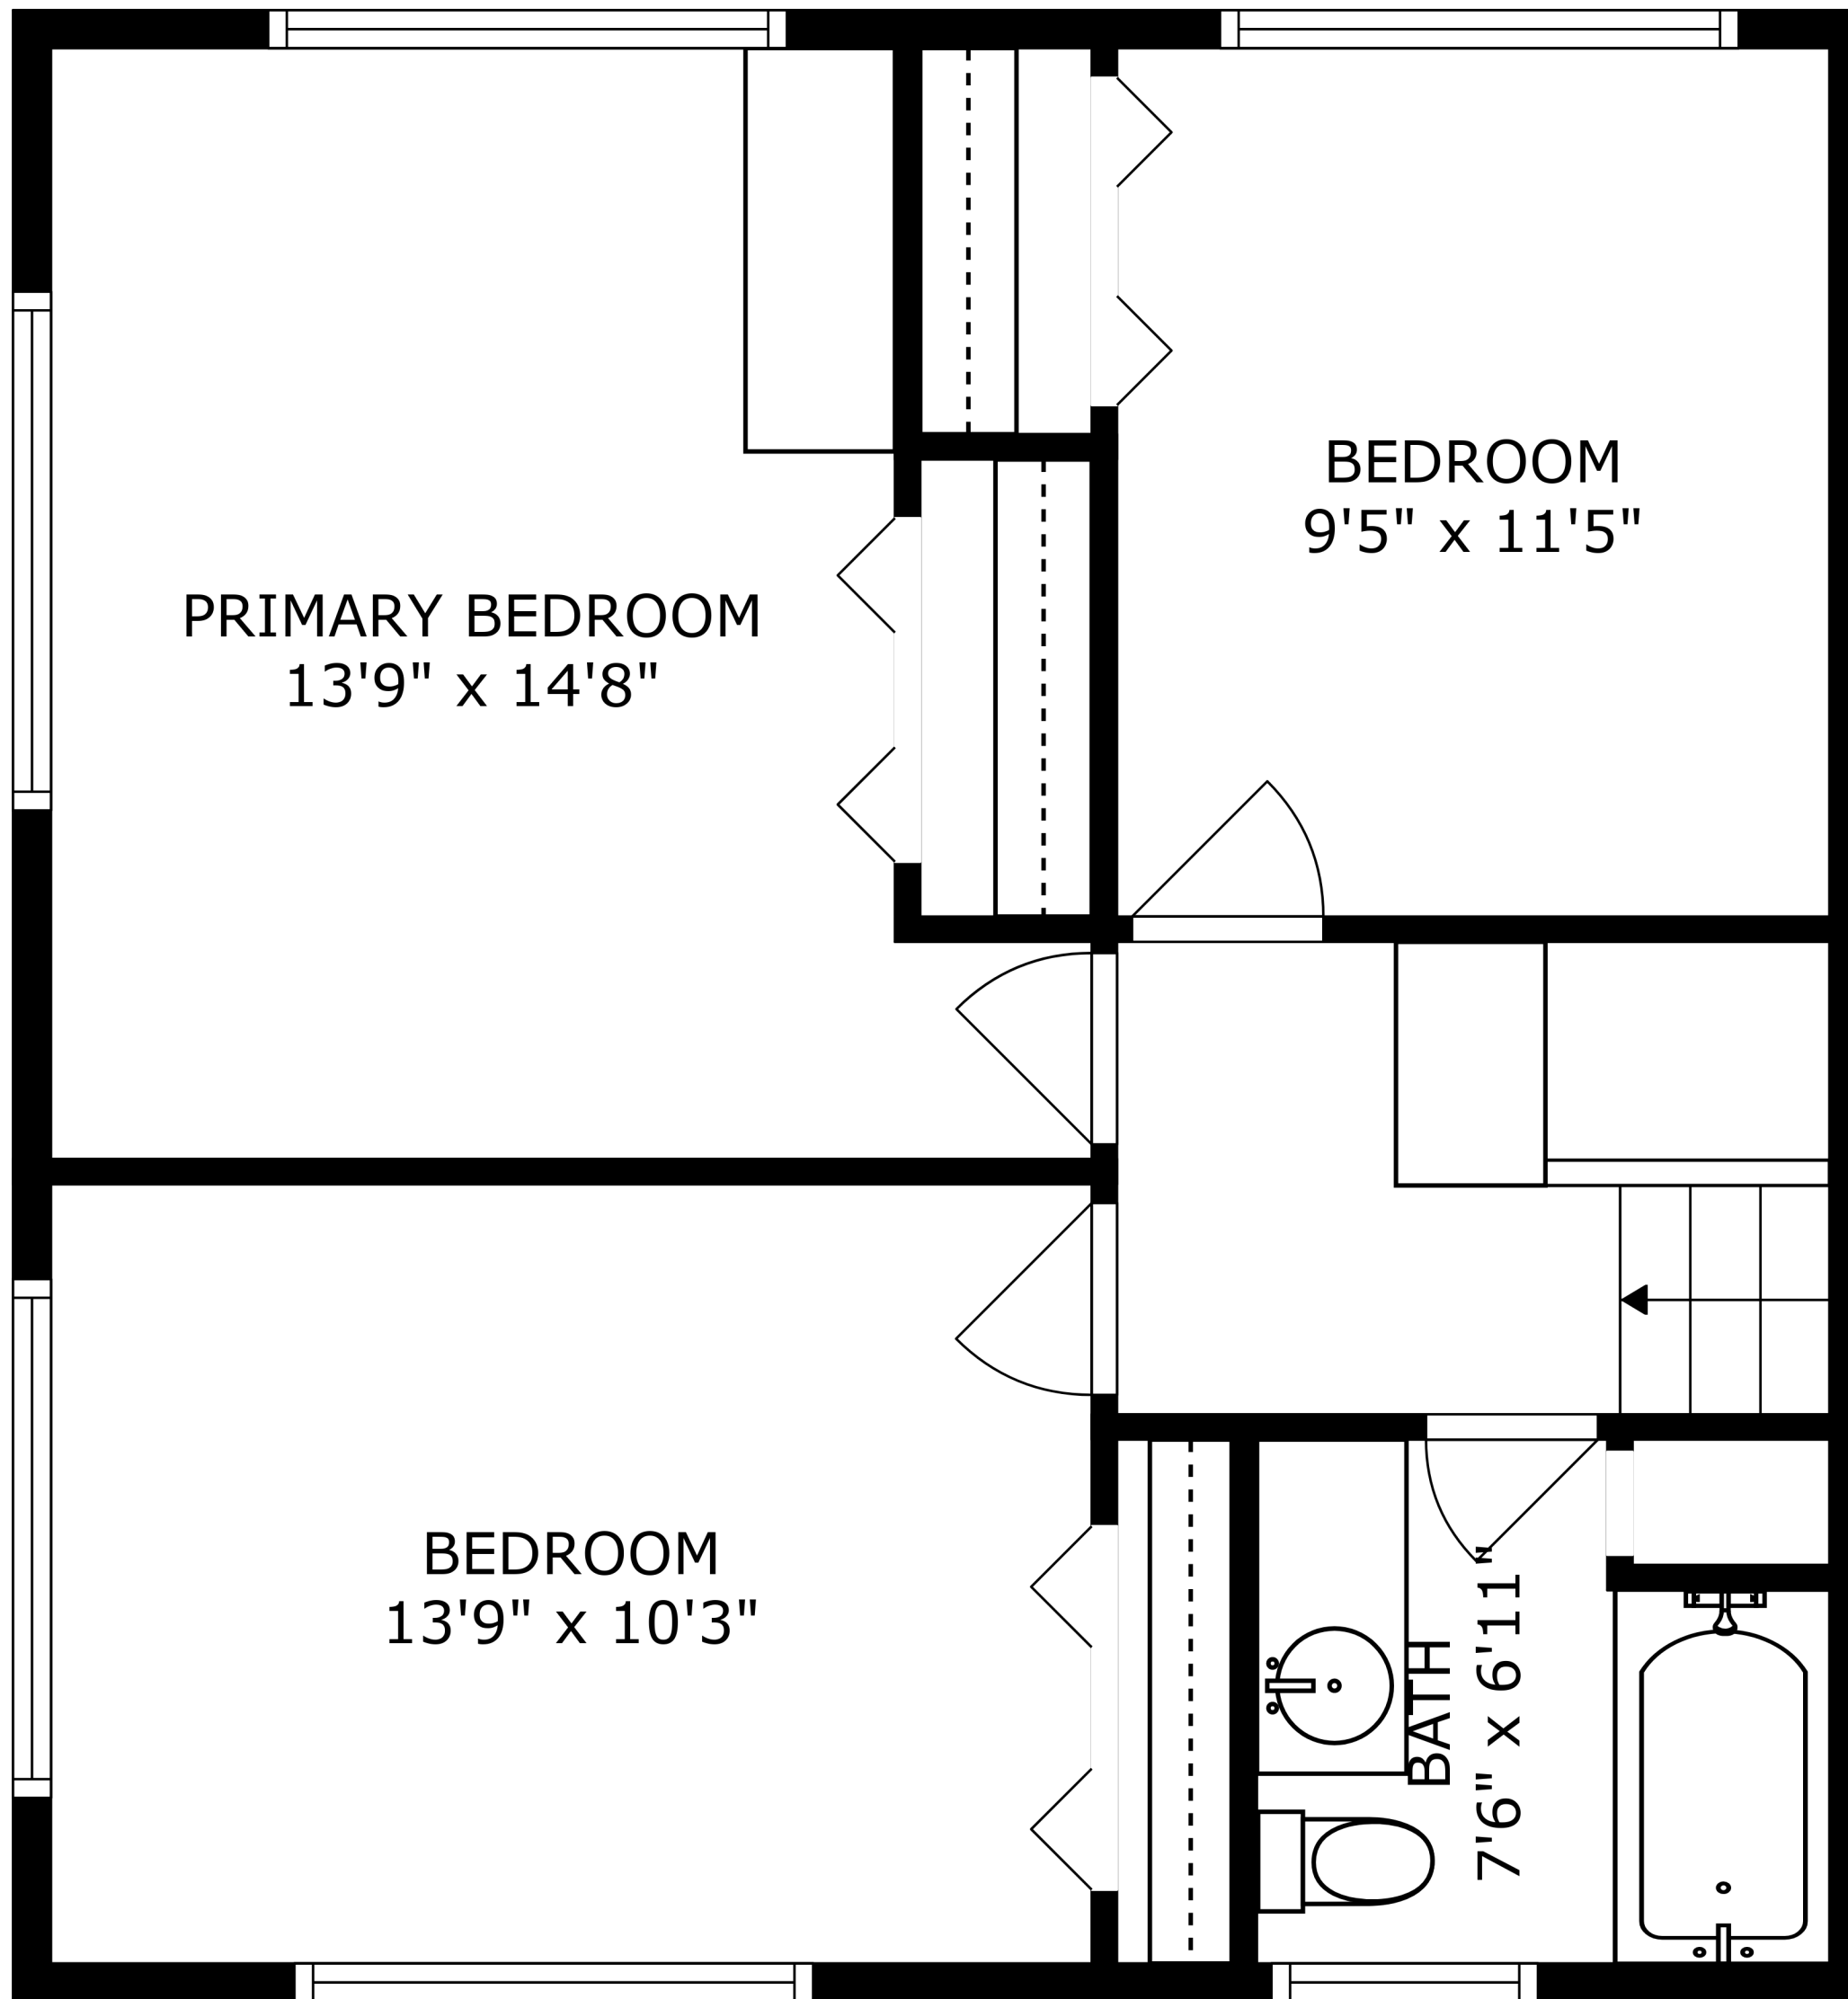

FLOOR 2

FLOOR 3

FLOOR 1

SIZES AND DIMENSIONS ARE APPROXIMATE, ACTUAL MAY VARY.

SIZES AND DIMENSIONS ARE APPROXIMATE, ACTUAL MAY VARY.

SIZES AND DIMENSIONS ARE APPROXIMATE, ACTUAL MAY VARY.

RECREATION ROOM  
23'7" x 24'7"

LAUNDRY ROOM  
12'5" x 11'5"

BATH  
7'11" x 6'11"

W/D

SIZES AND DIMENSIONS ARE APPROXIMATE, ACTUAL MAY VARY.