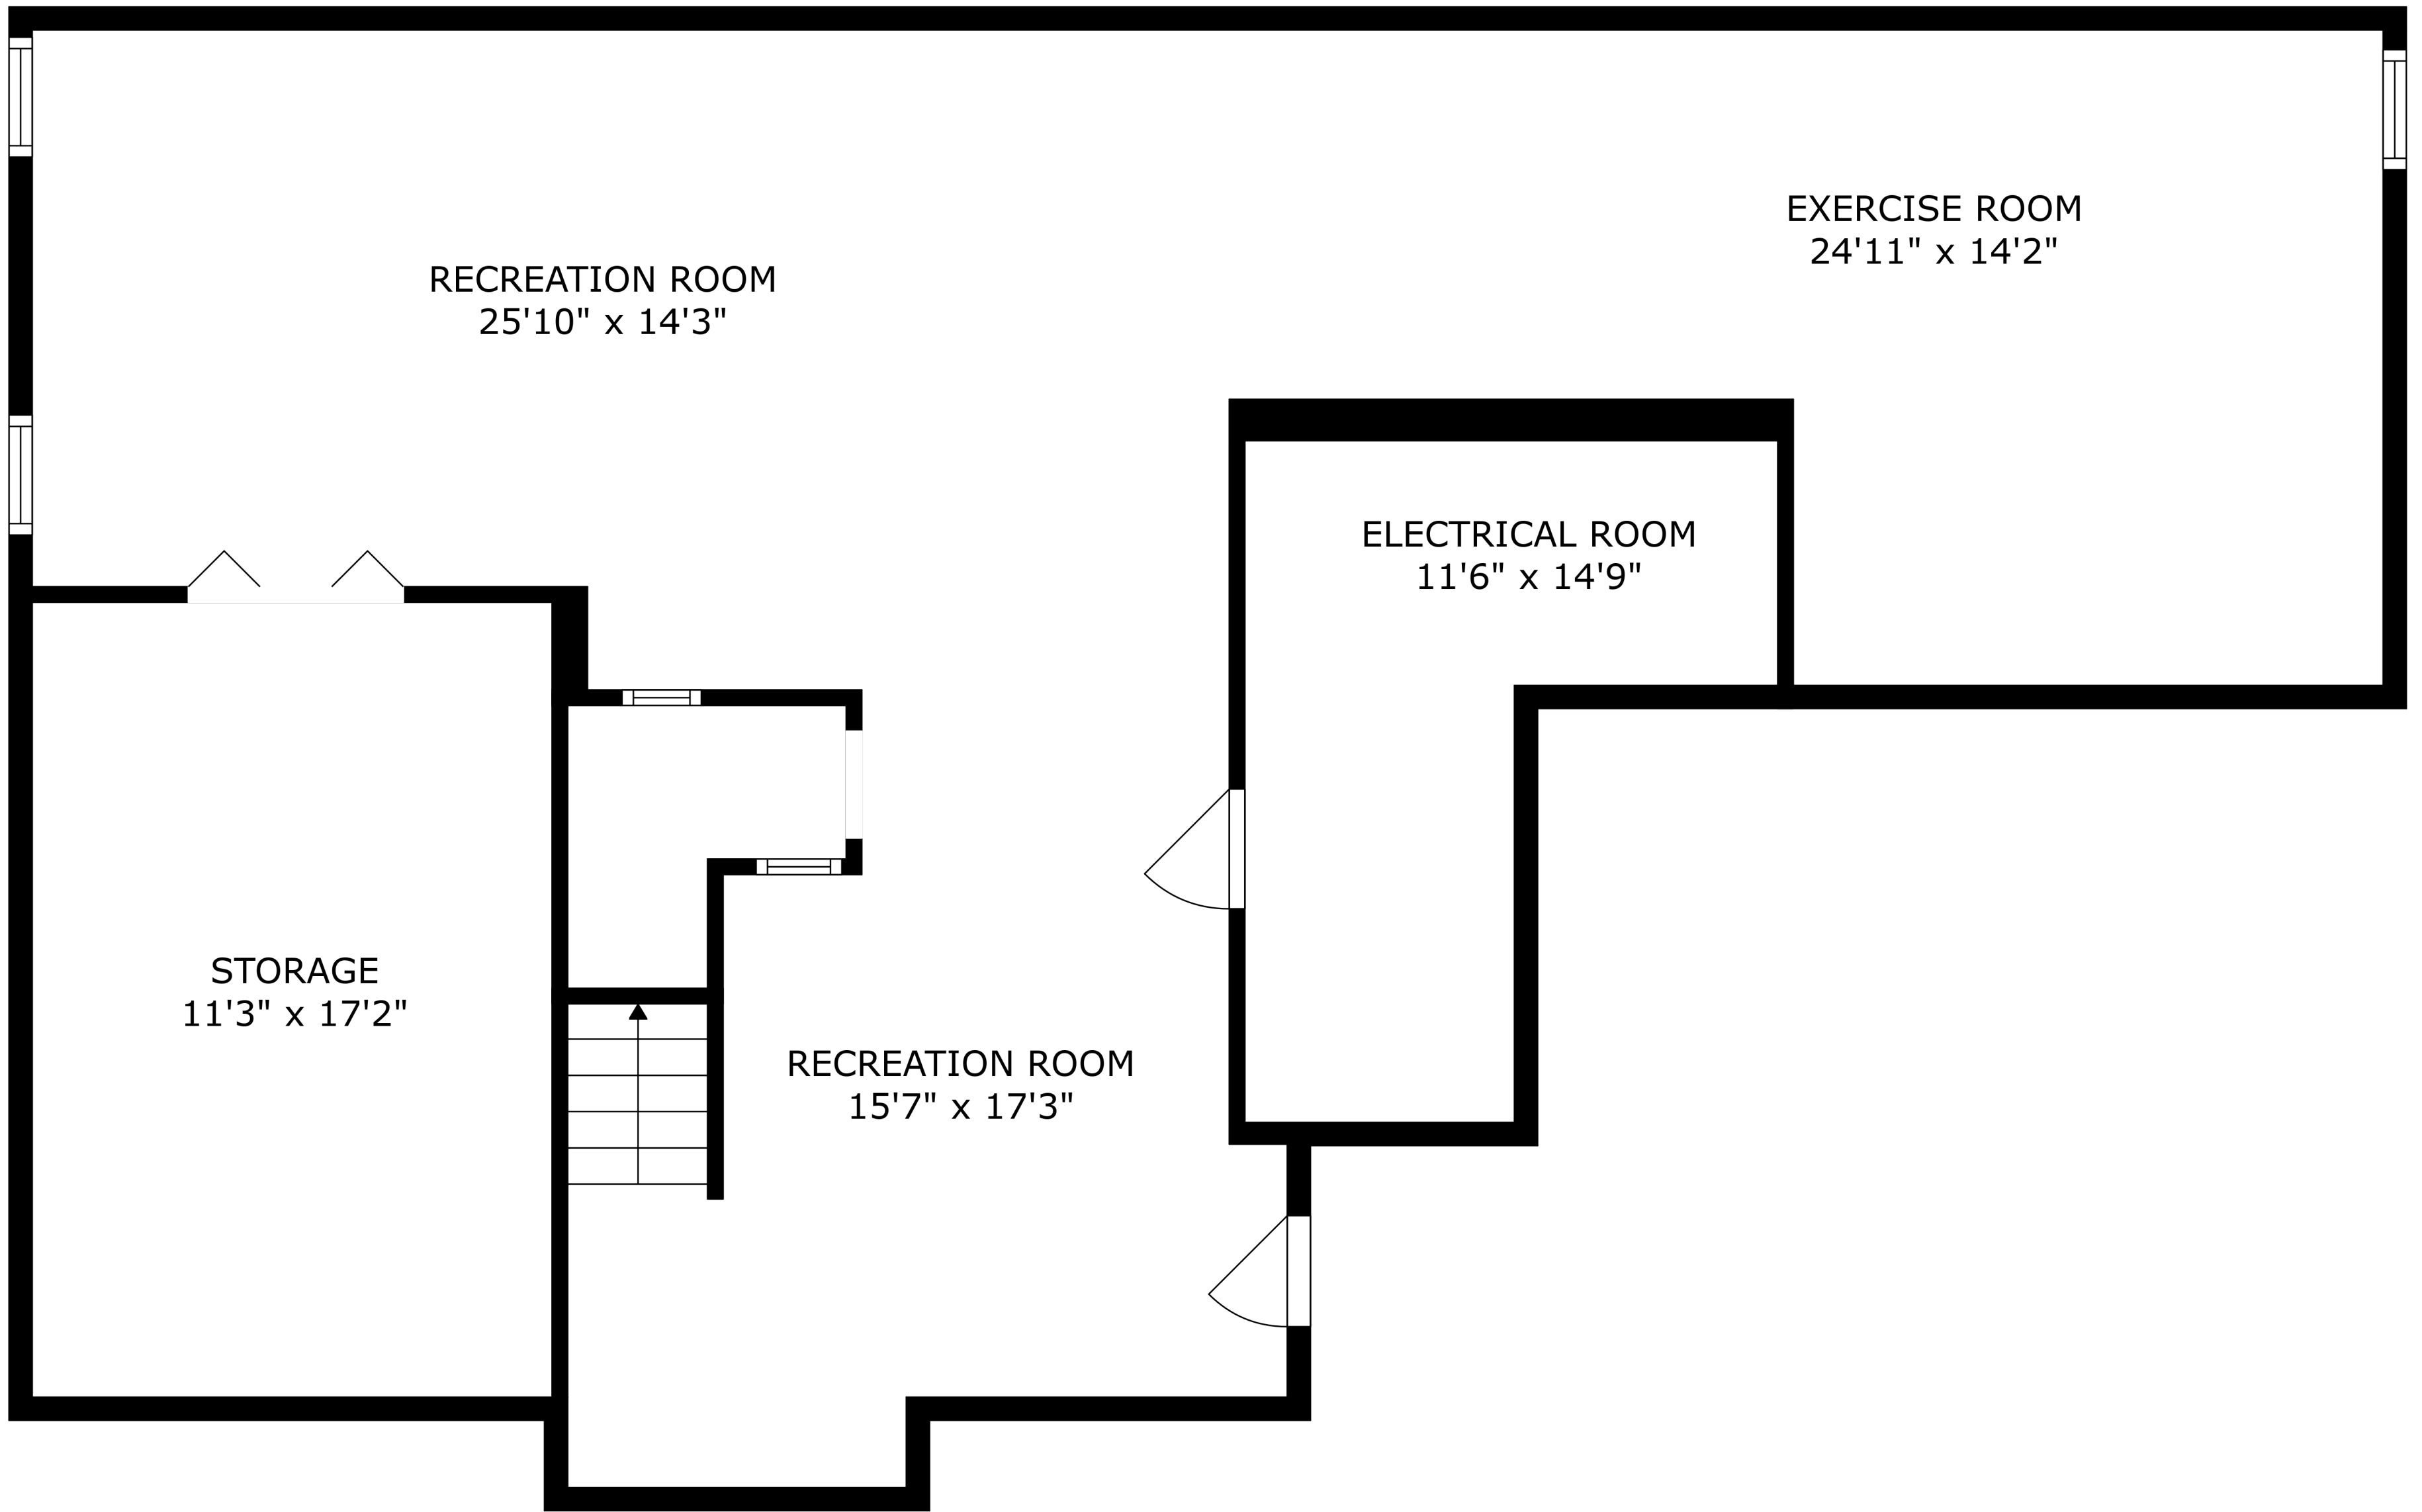

SIZES AND DIMENSIONS ARE APPROXIMATE, ACTUAL MAY VARY.

SIZES AND DIMENSIONS ARE APPROXIMATE, ACTUAL MAY VARY.

SIZES AND DIMENSIONS ARE APPROXIMATE, ACTUAL MAY VARY.

RECREATION ROOM  
25'10" x 14'3"

EXERCISE ROOM  
24'11" x 14'2"

ELECTRICAL ROOM  
11'6" x 14'9"

STORAGE  
11'3" x 17'2"

RECREATION ROOM  
15'7" x 17'3"