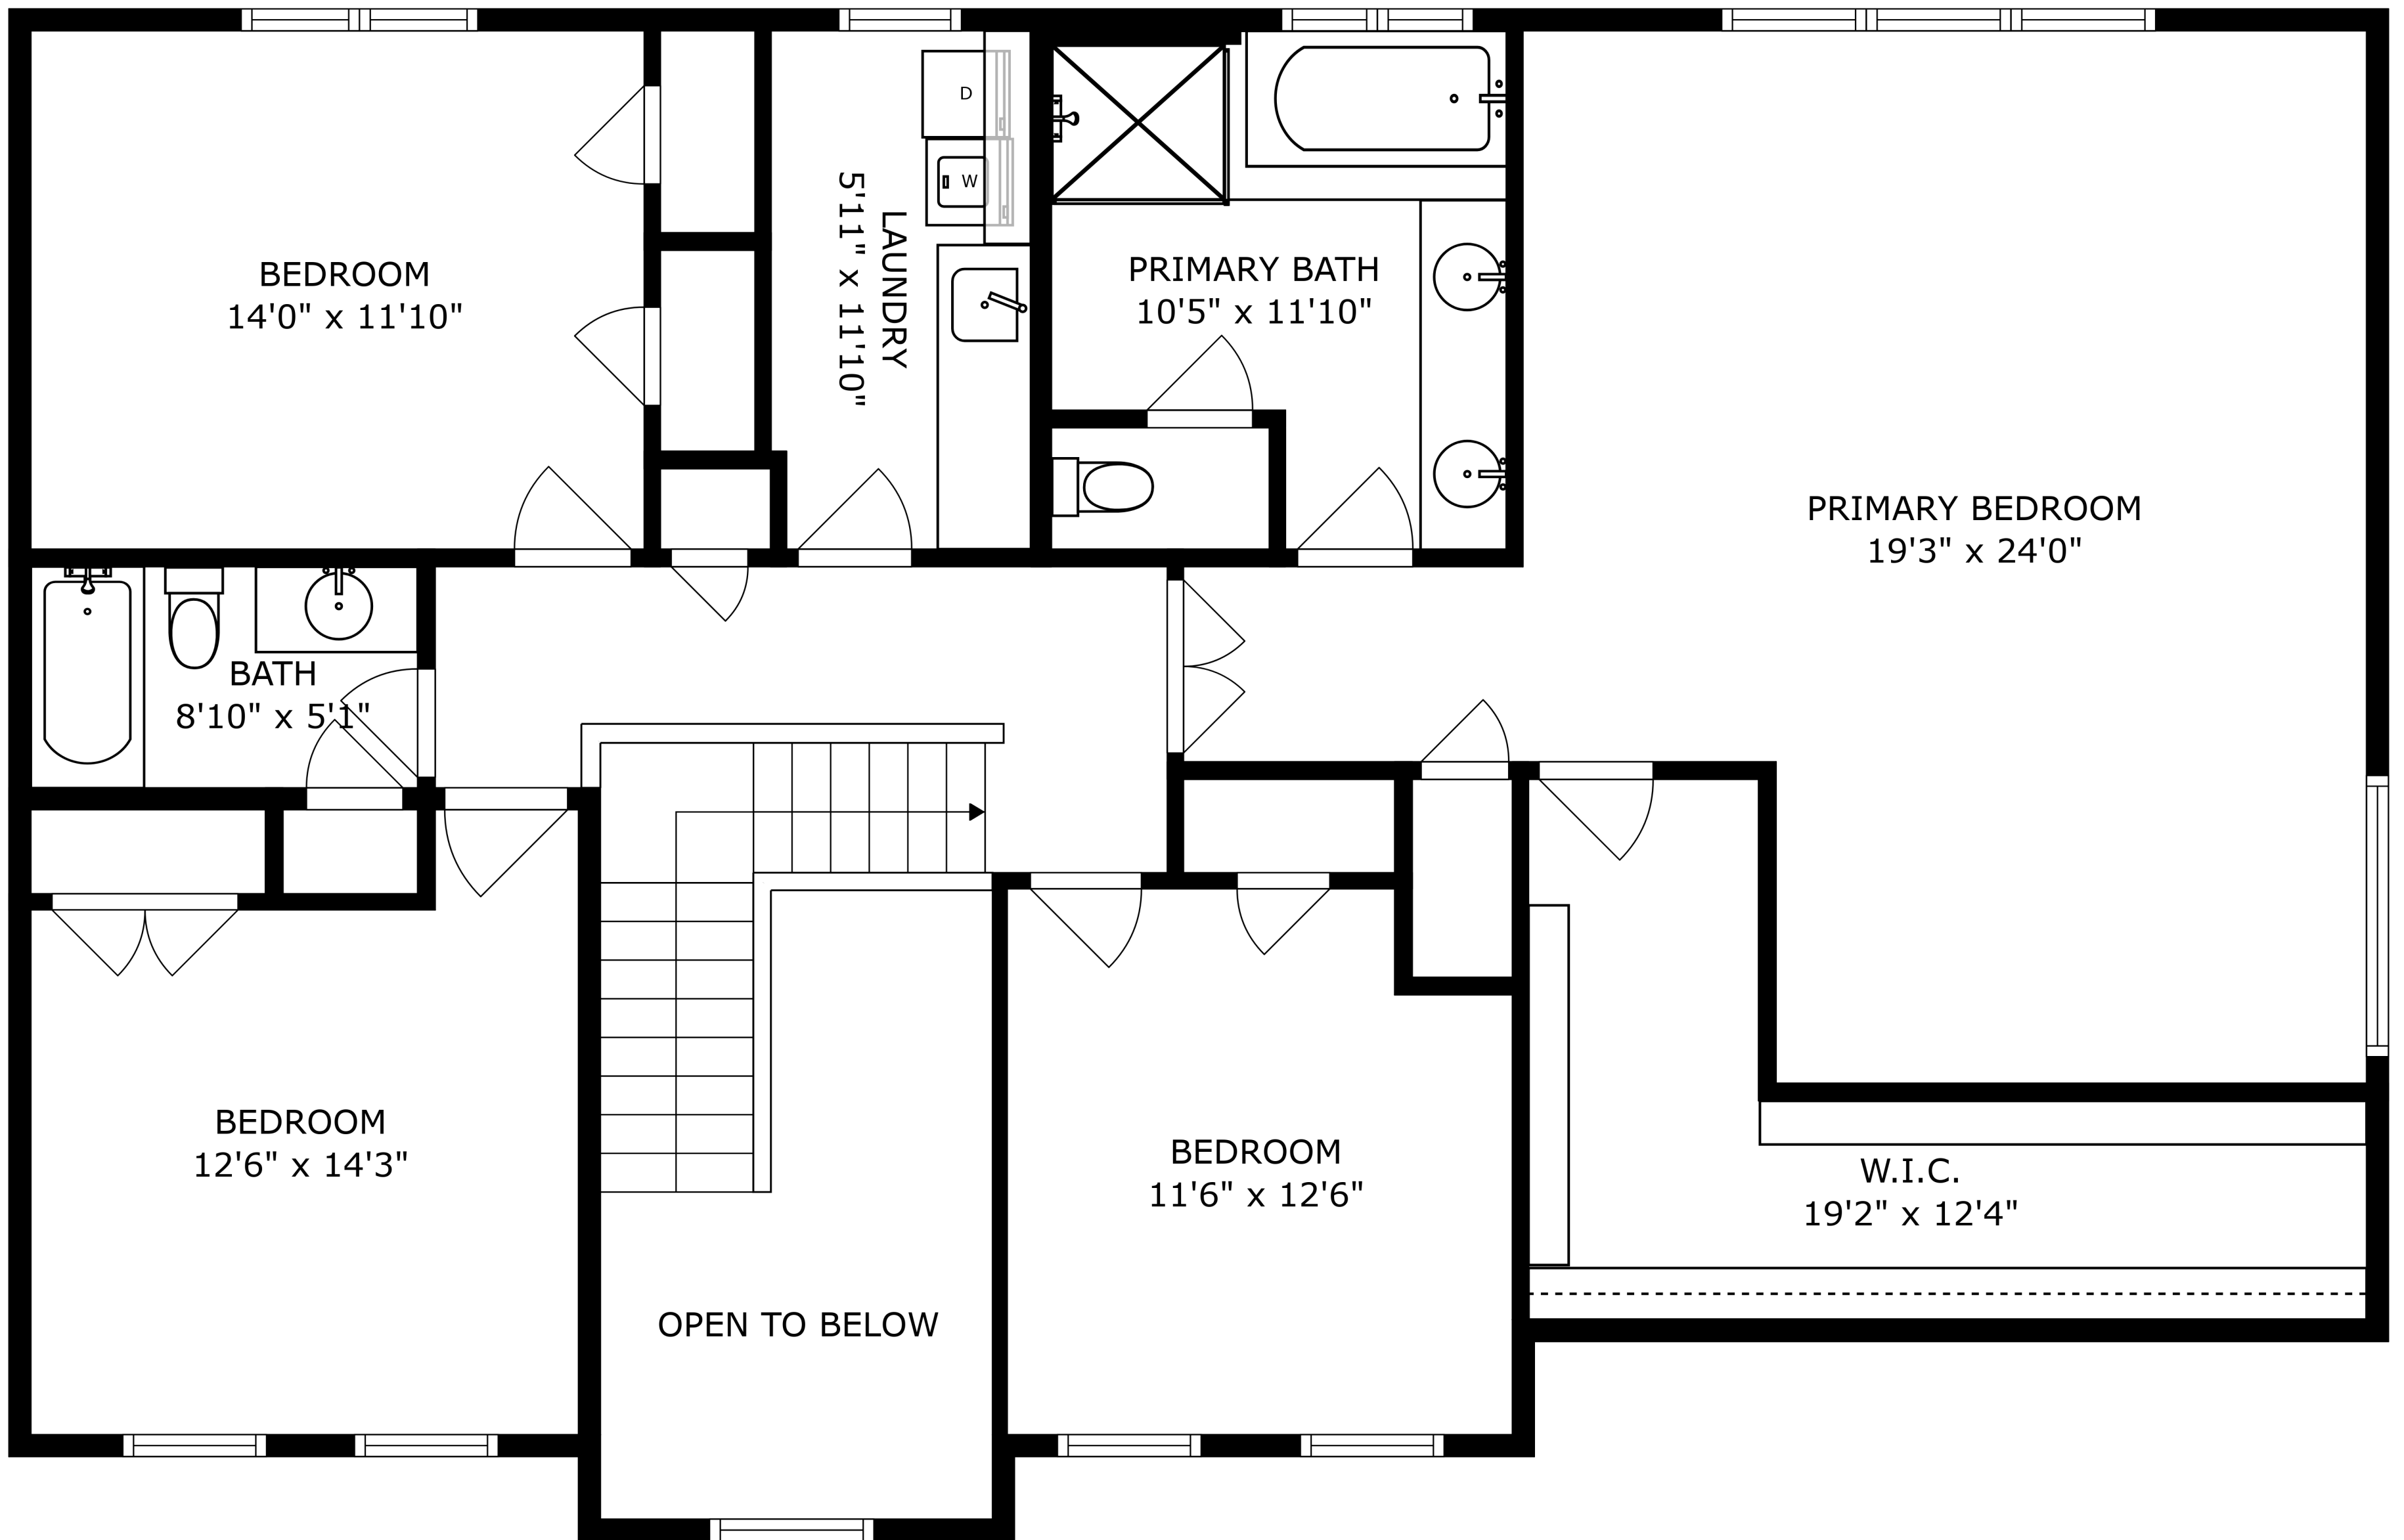

SIZES AND DIMENSIONS ARE APPROXIMATE, ACTUAL MAY VARY.

SIZES AND DIMENSIONS ARE APPROXIMATE, ACTUAL MAY VARY.

SIZES AND DIMENSIONS ARE APPROXIMATE, ACTUAL MAY VARY.

RECREATION ROOM  
25'10" x 14'3"

EXERCISE ROOM  
24'11" x 14'2"

ELECTRICAL ROOM  
11'6" x 14'9"

STORAGE  
11'3" x 17'2"

RECREATION ROOM  
15'7" x 17'3"