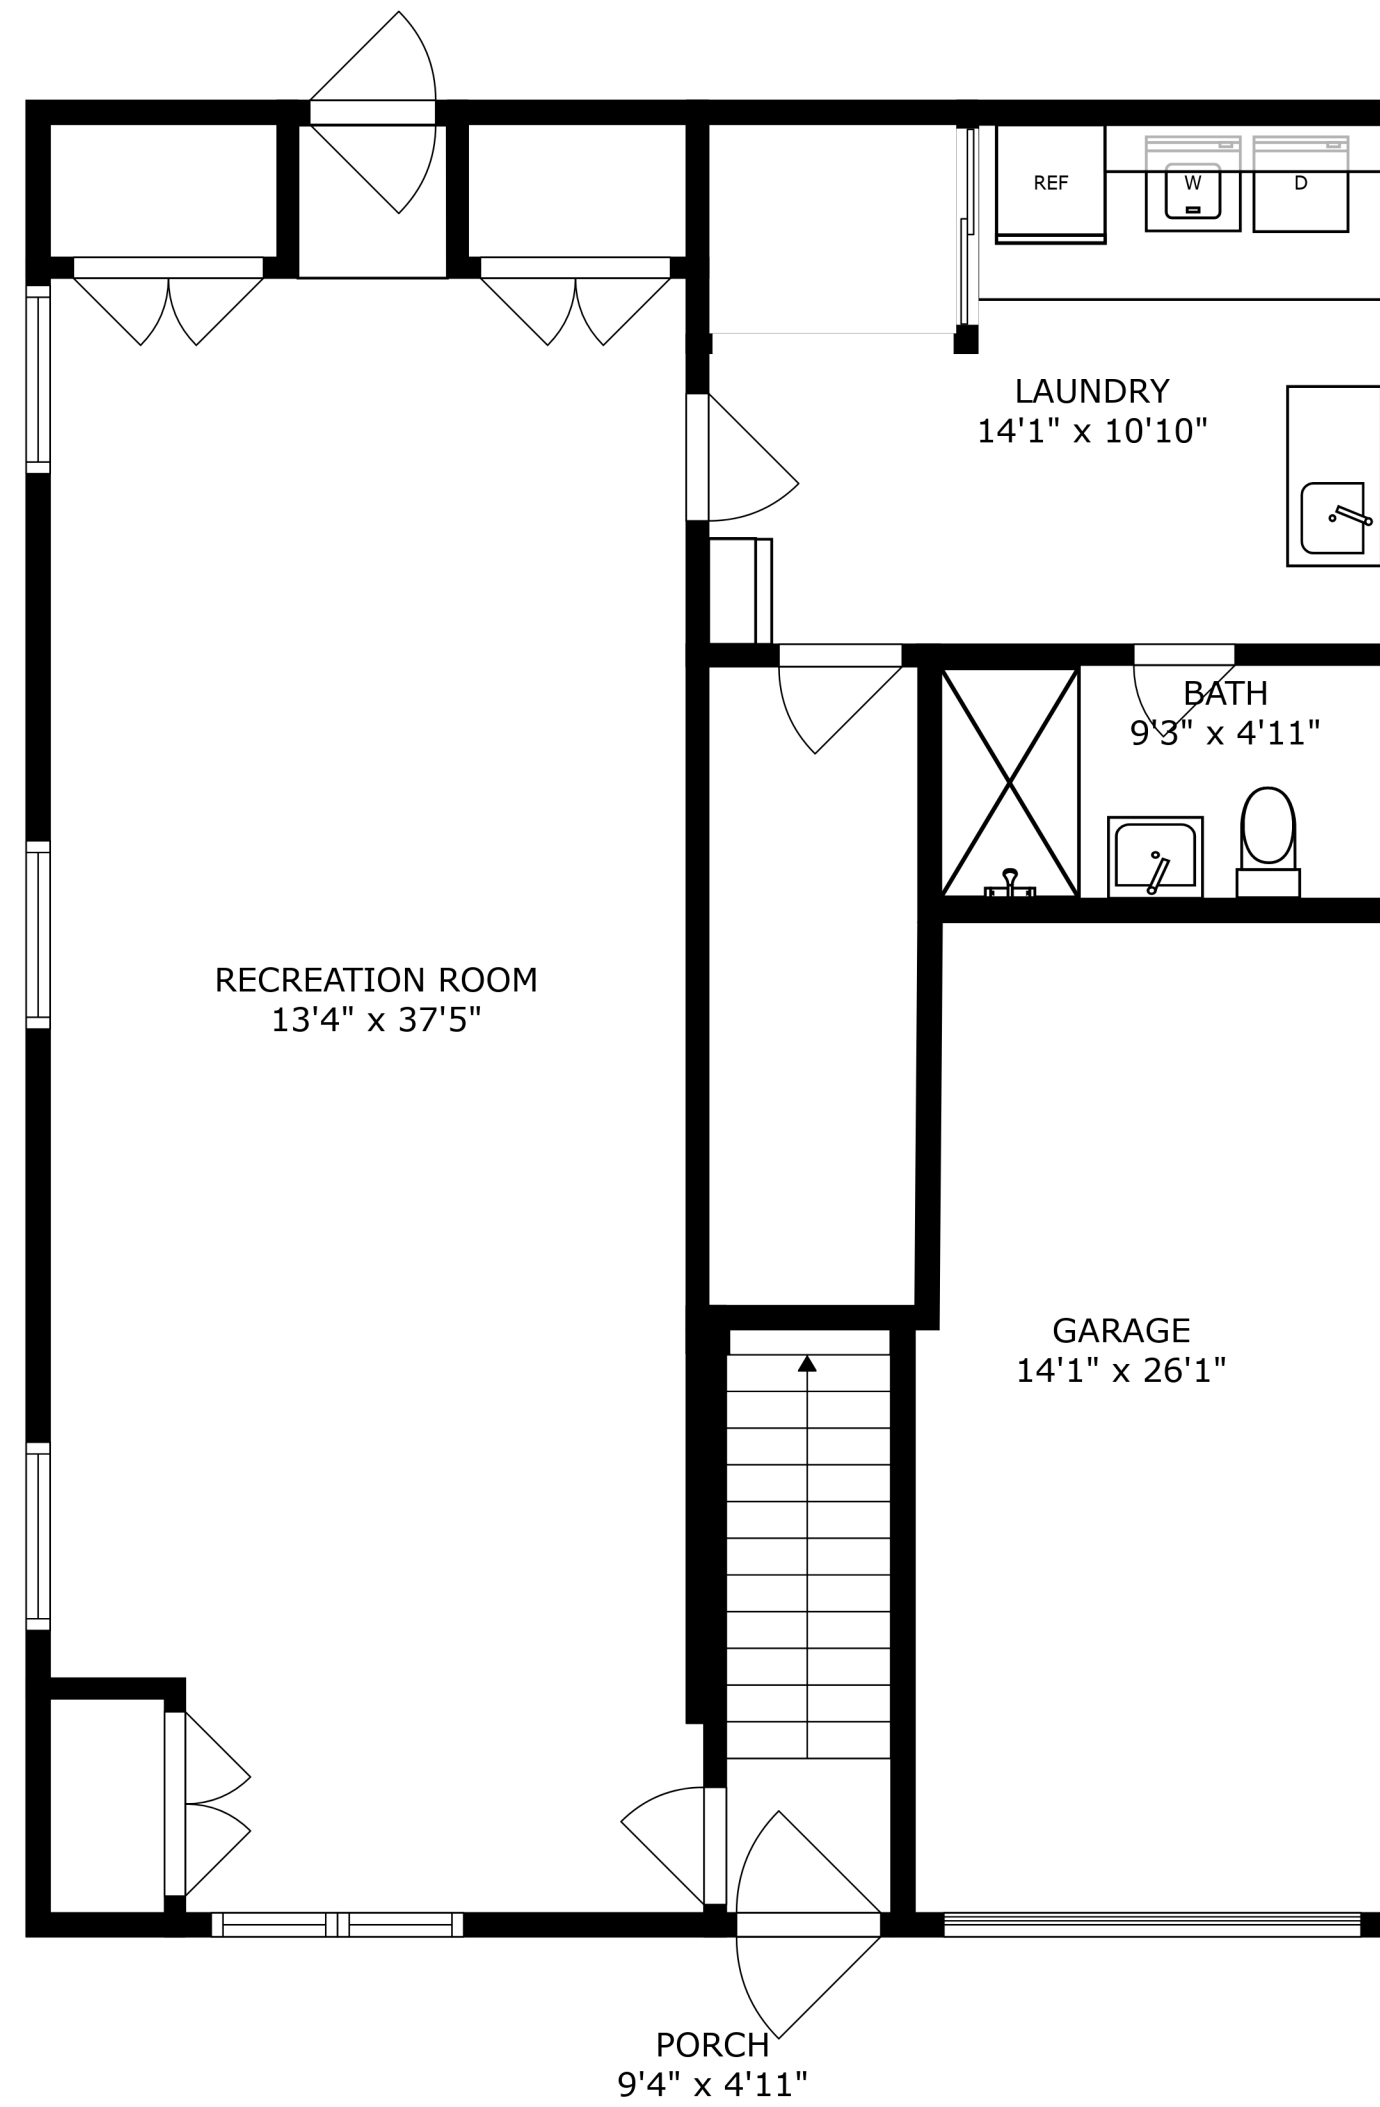

FLOOR 1

FLOOR 2

SIZES AND DIMENSIONS ARE APPROXIMATE, ACTUAL MAY VARY.

PATIO
28'10" x 7'8"

SIZES AND DIMENSIONS ARE APPROXIMATE, ACTUAL MAY VARY.