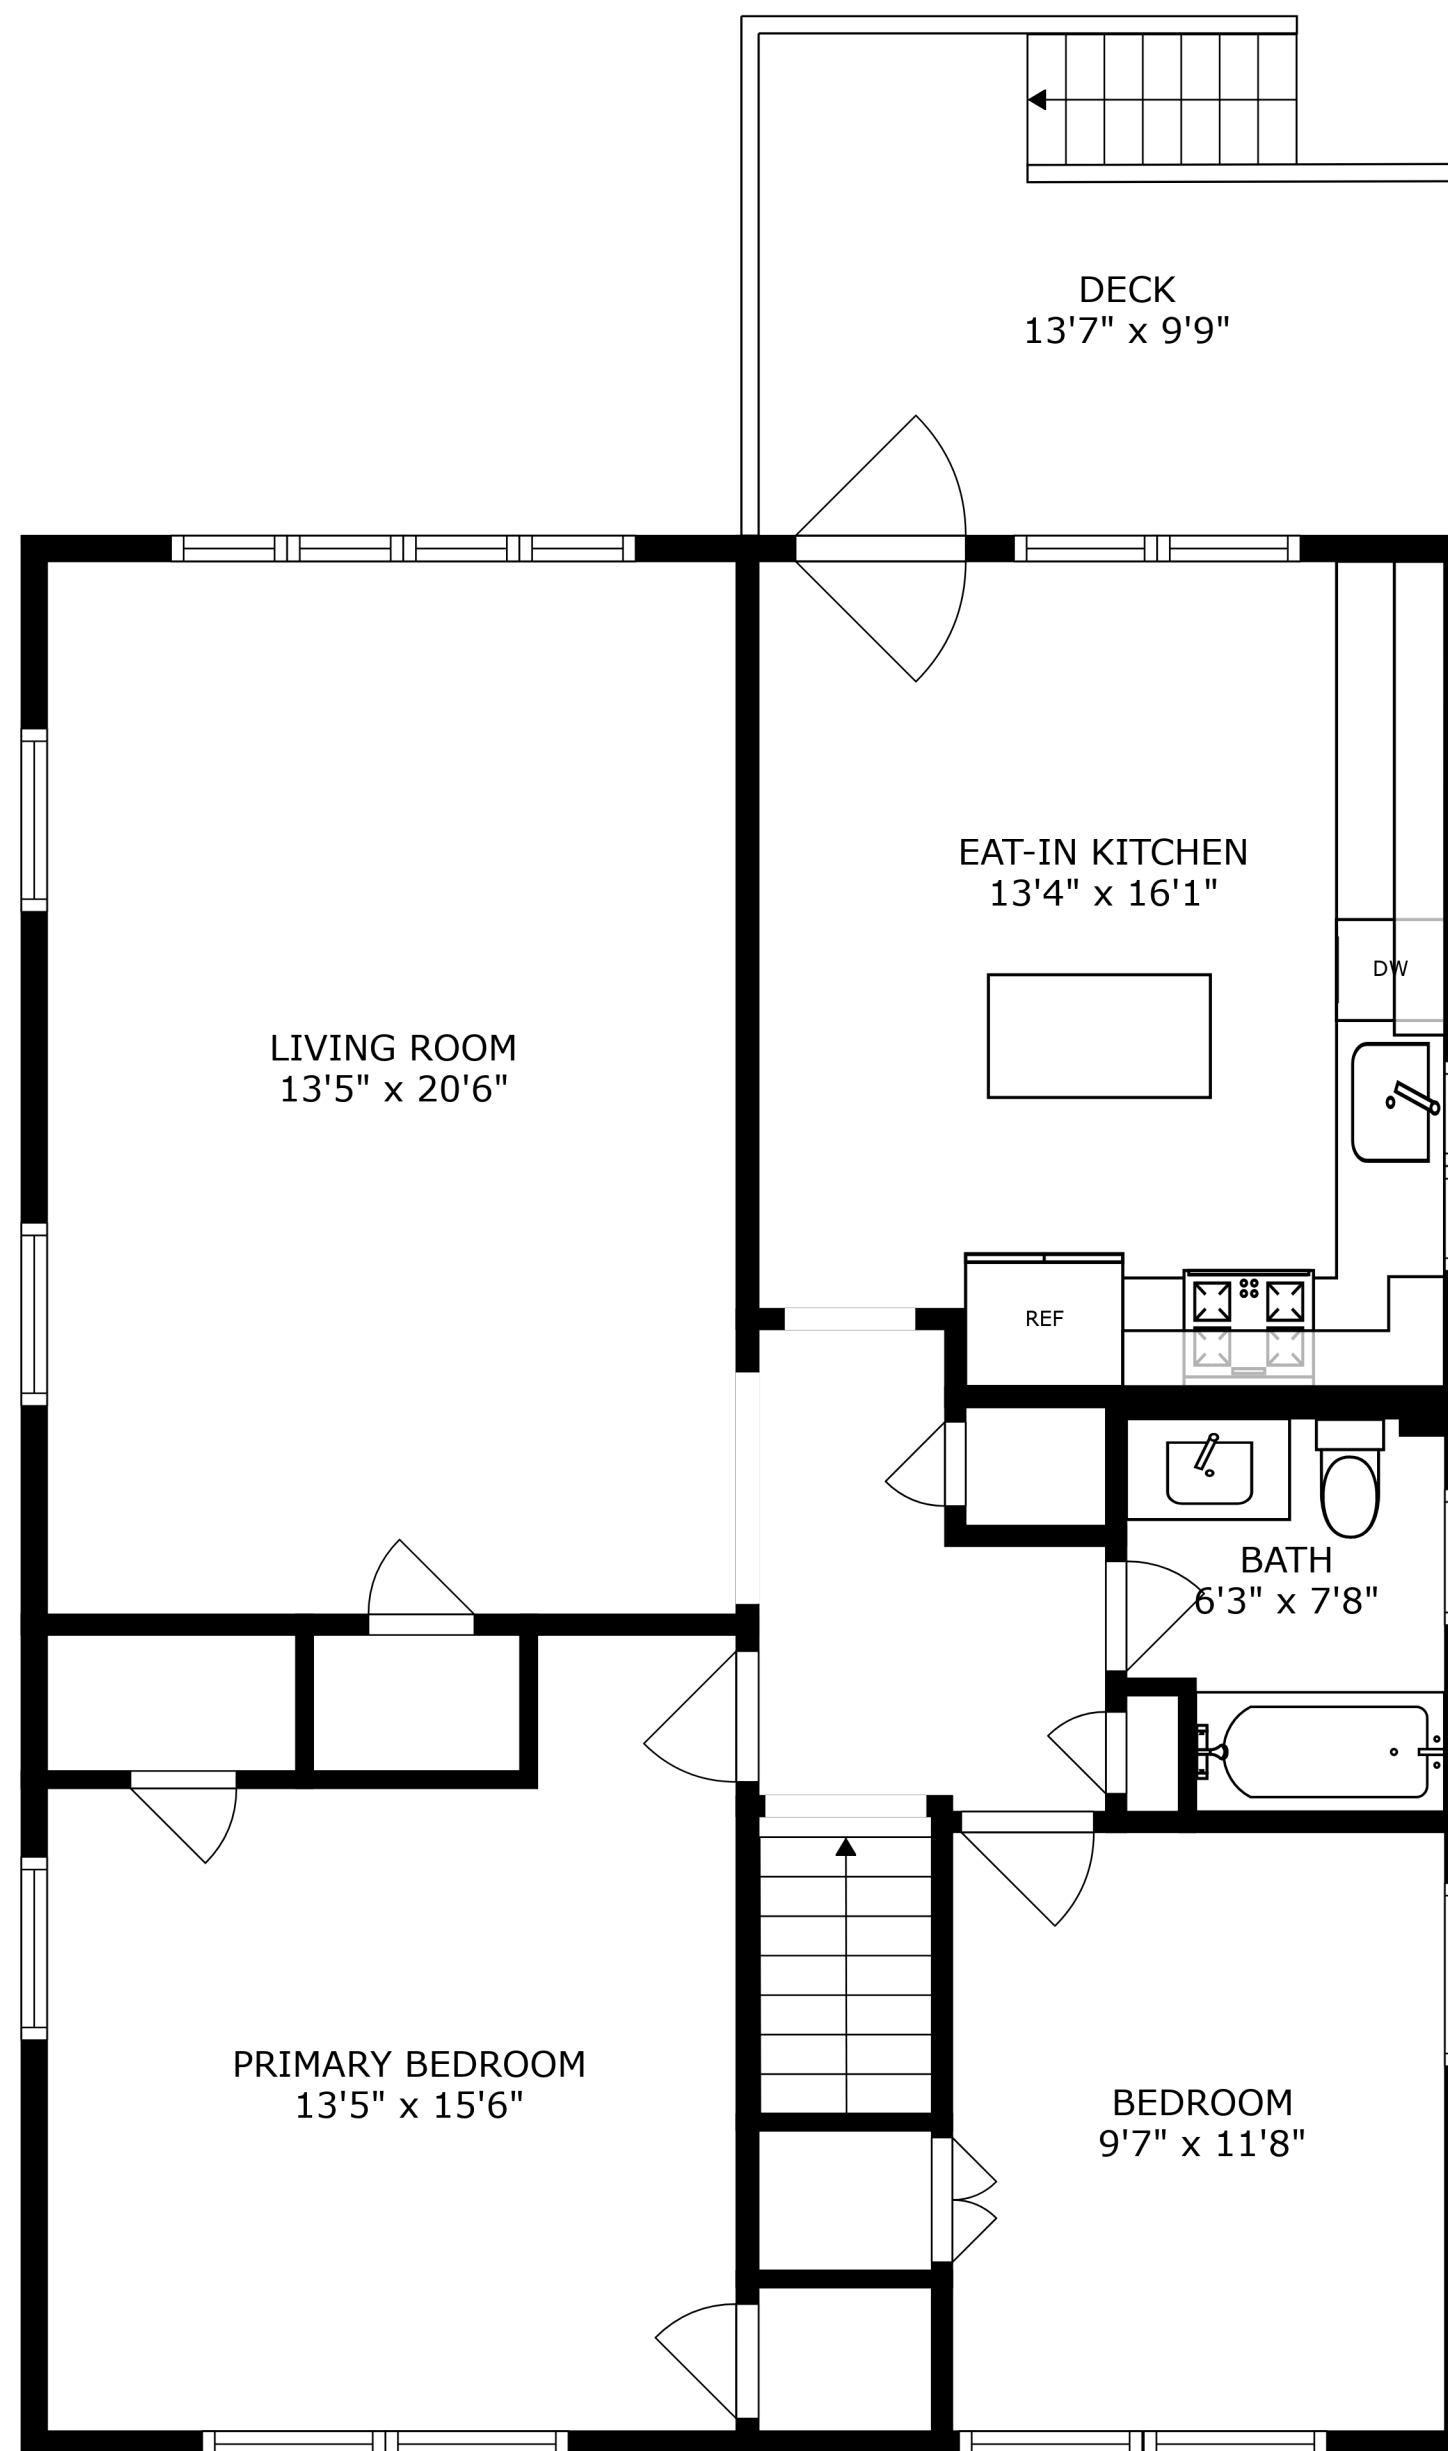

FLOOR 1

FLOOR 2

SIZES AND DIMENSIONS ARE APPROXIMATE, ACTUAL MAY VARY.

PATIO
28'10" x 7'8"

SIZES AND DIMENSIONS ARE APPROXIMATE, ACTUAL MAY VARY.