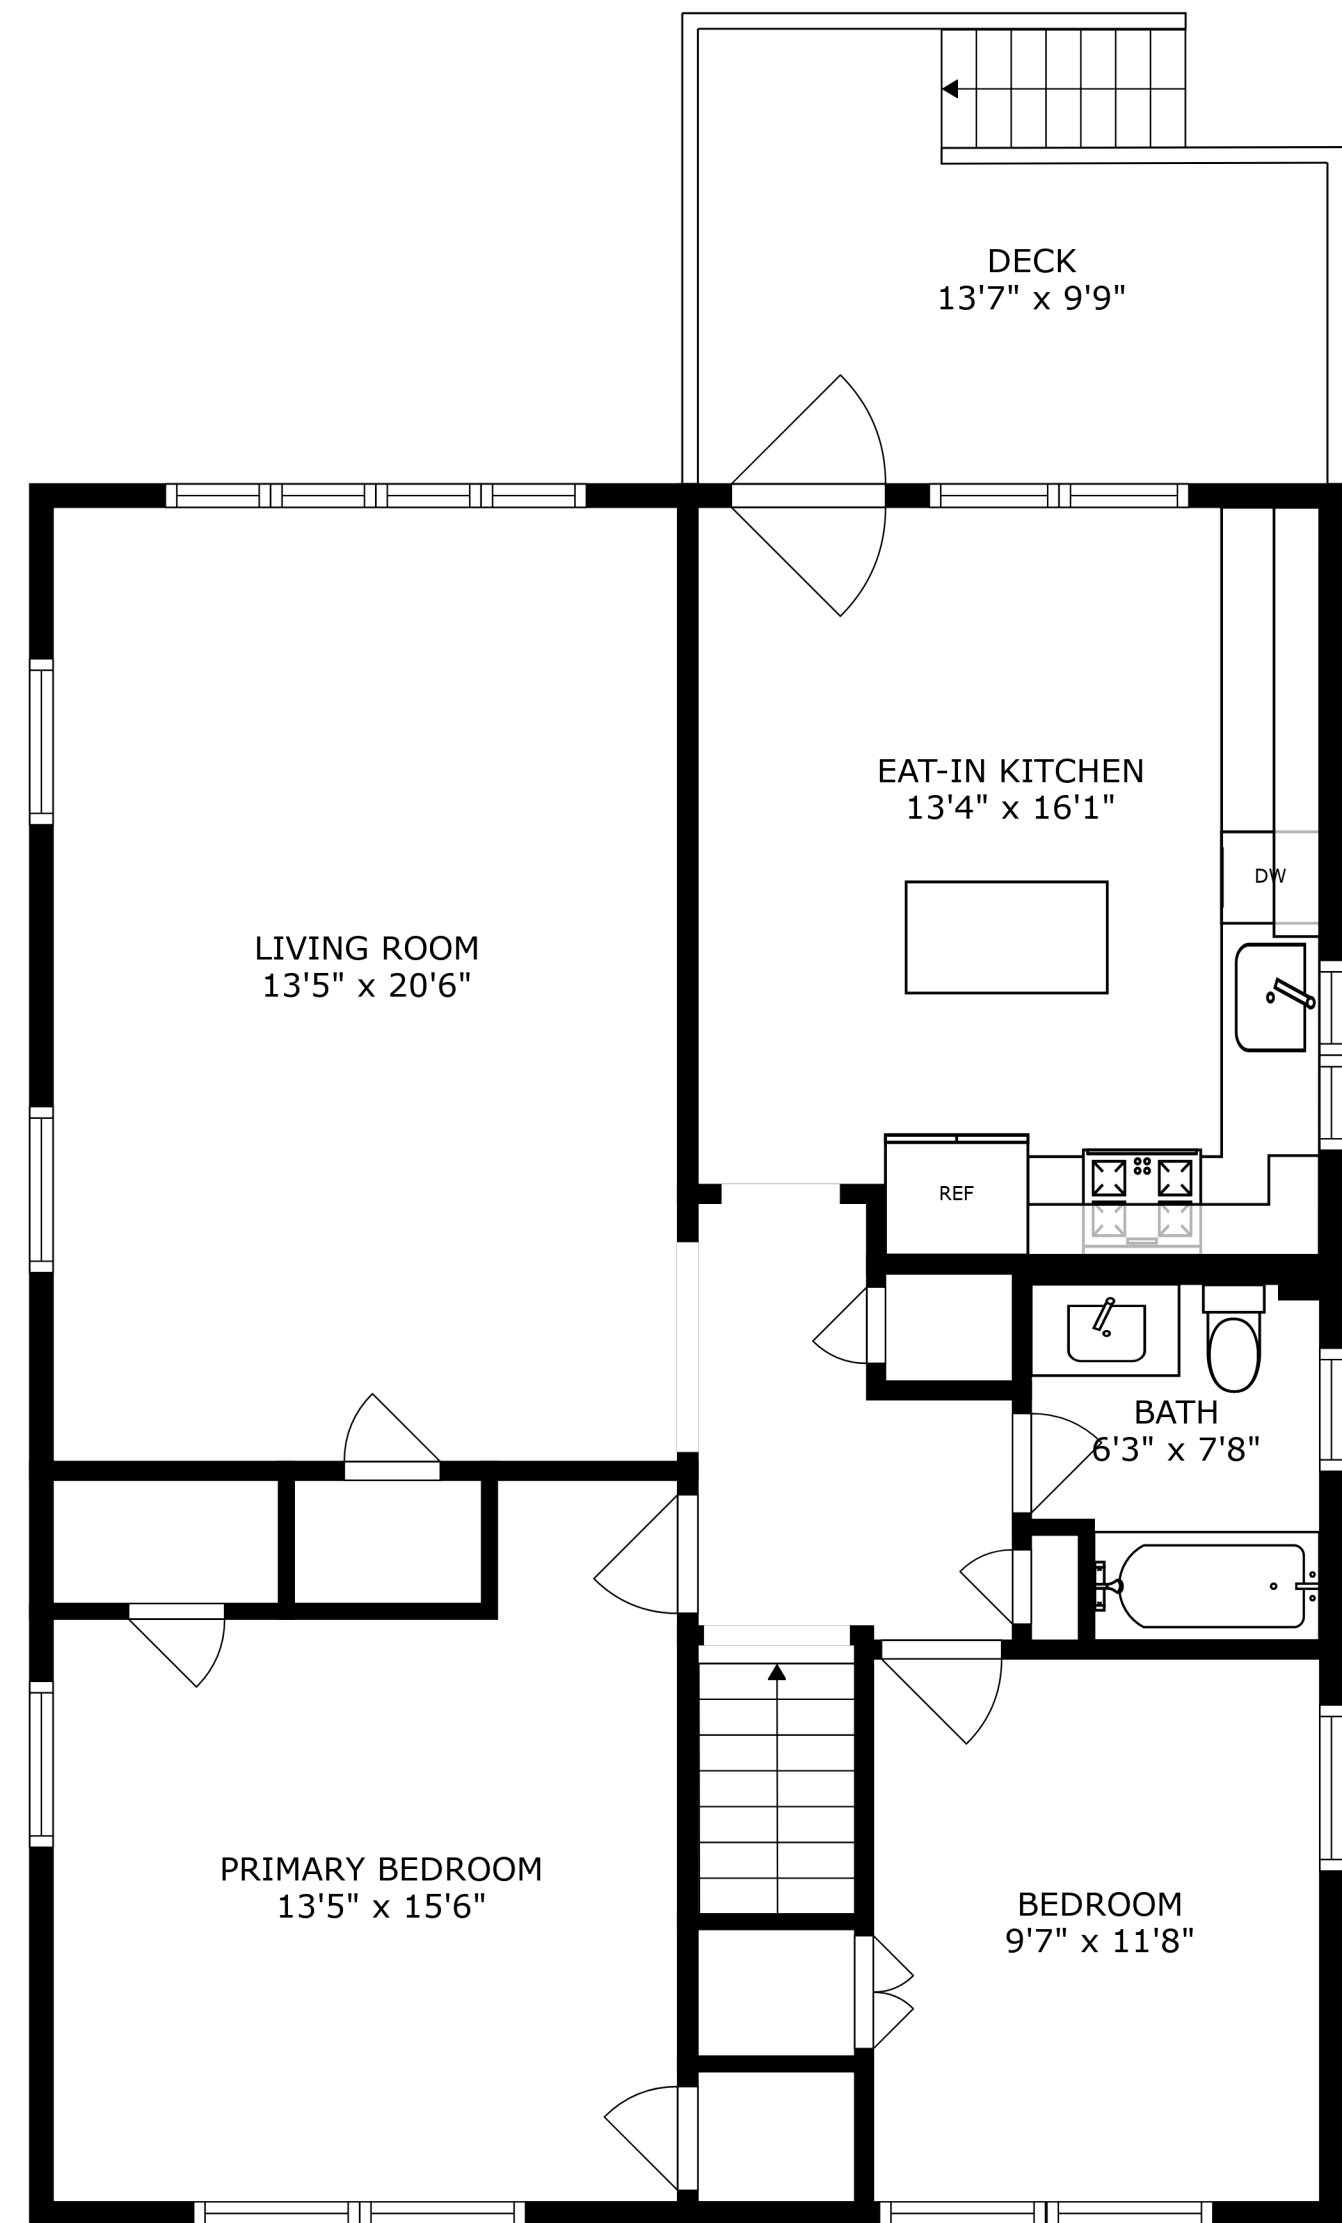

FLOOR 1

FLOOR 2

SIZES AND DIMENSIONS ARE APPROXIMATE, ACTUAL MAY VARY.

PATIO
28'10" x 7'8"

SIZES AND DIMENSIONS ARE APPROXIMATE, ACTUAL MAY VARY.