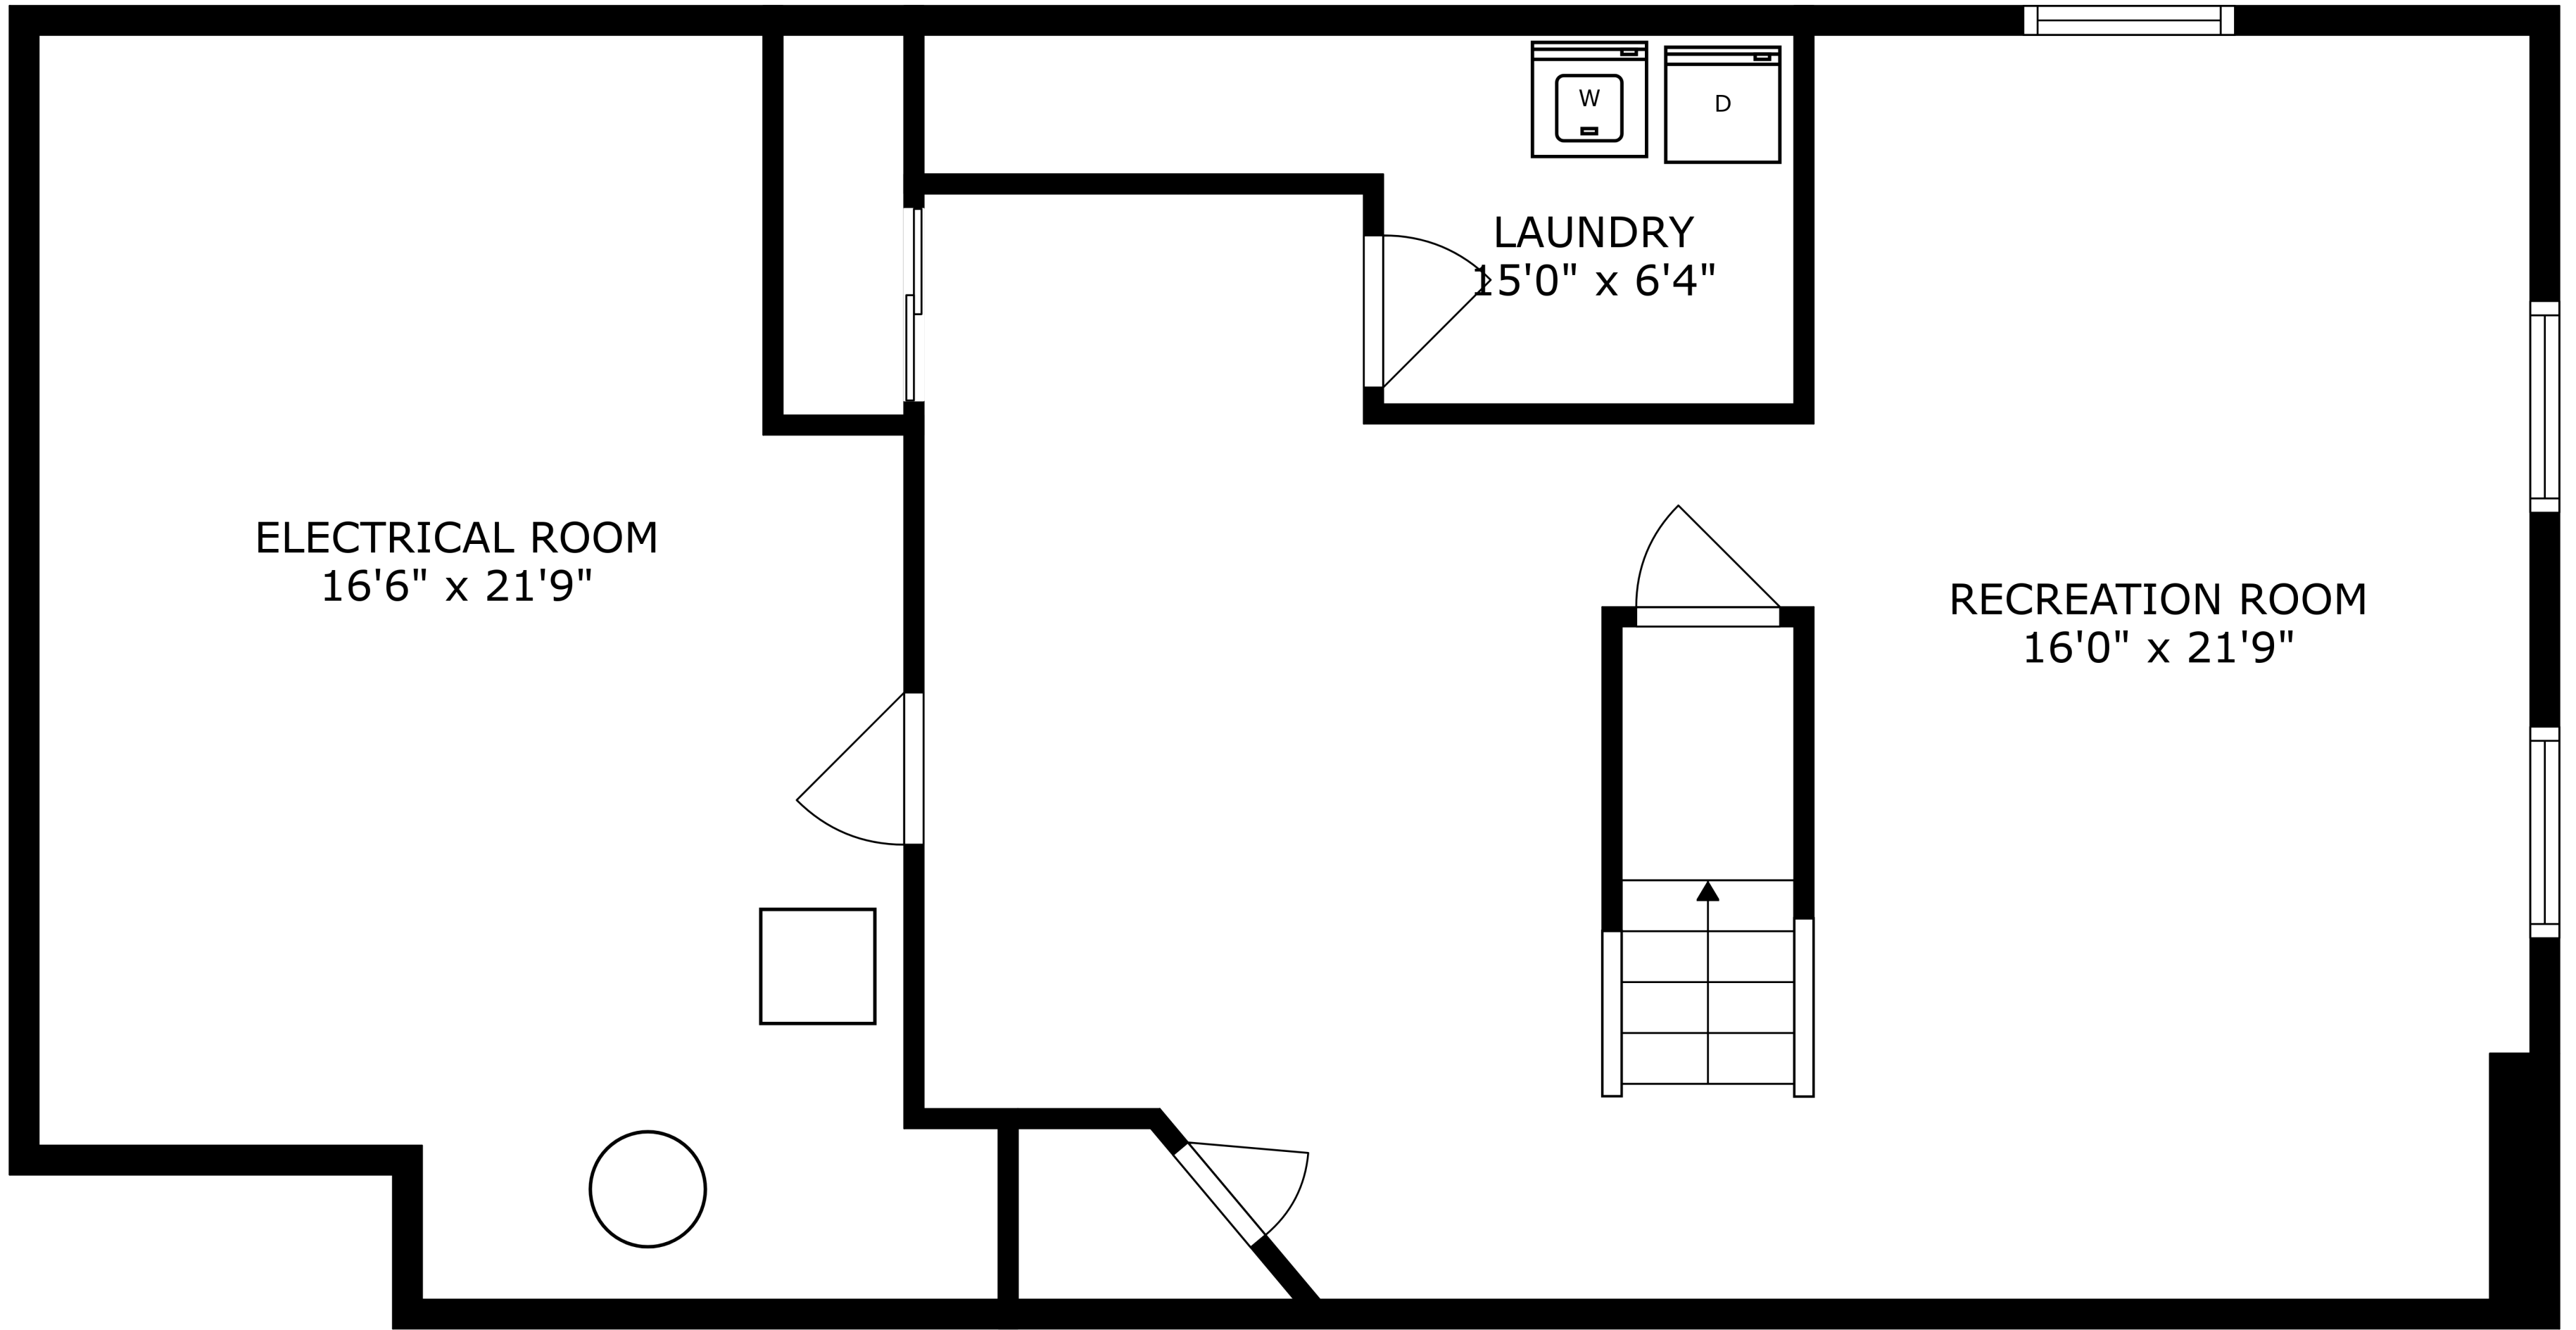

FLOOR 1

FLOOR 2

SIZES AND DIMENSIONS ARE APPROXIMATE, ACTUAL MAY VARY.

ELECTRICAL ROOM
16'6" x 21'9"

LAUNDRY
15'0" x 6'4"

RECREATION ROOM
16'0" x 21'9"

SIZES AND DIMENSIONS ARE APPROXIMATE, ACTUAL MAY VARY.