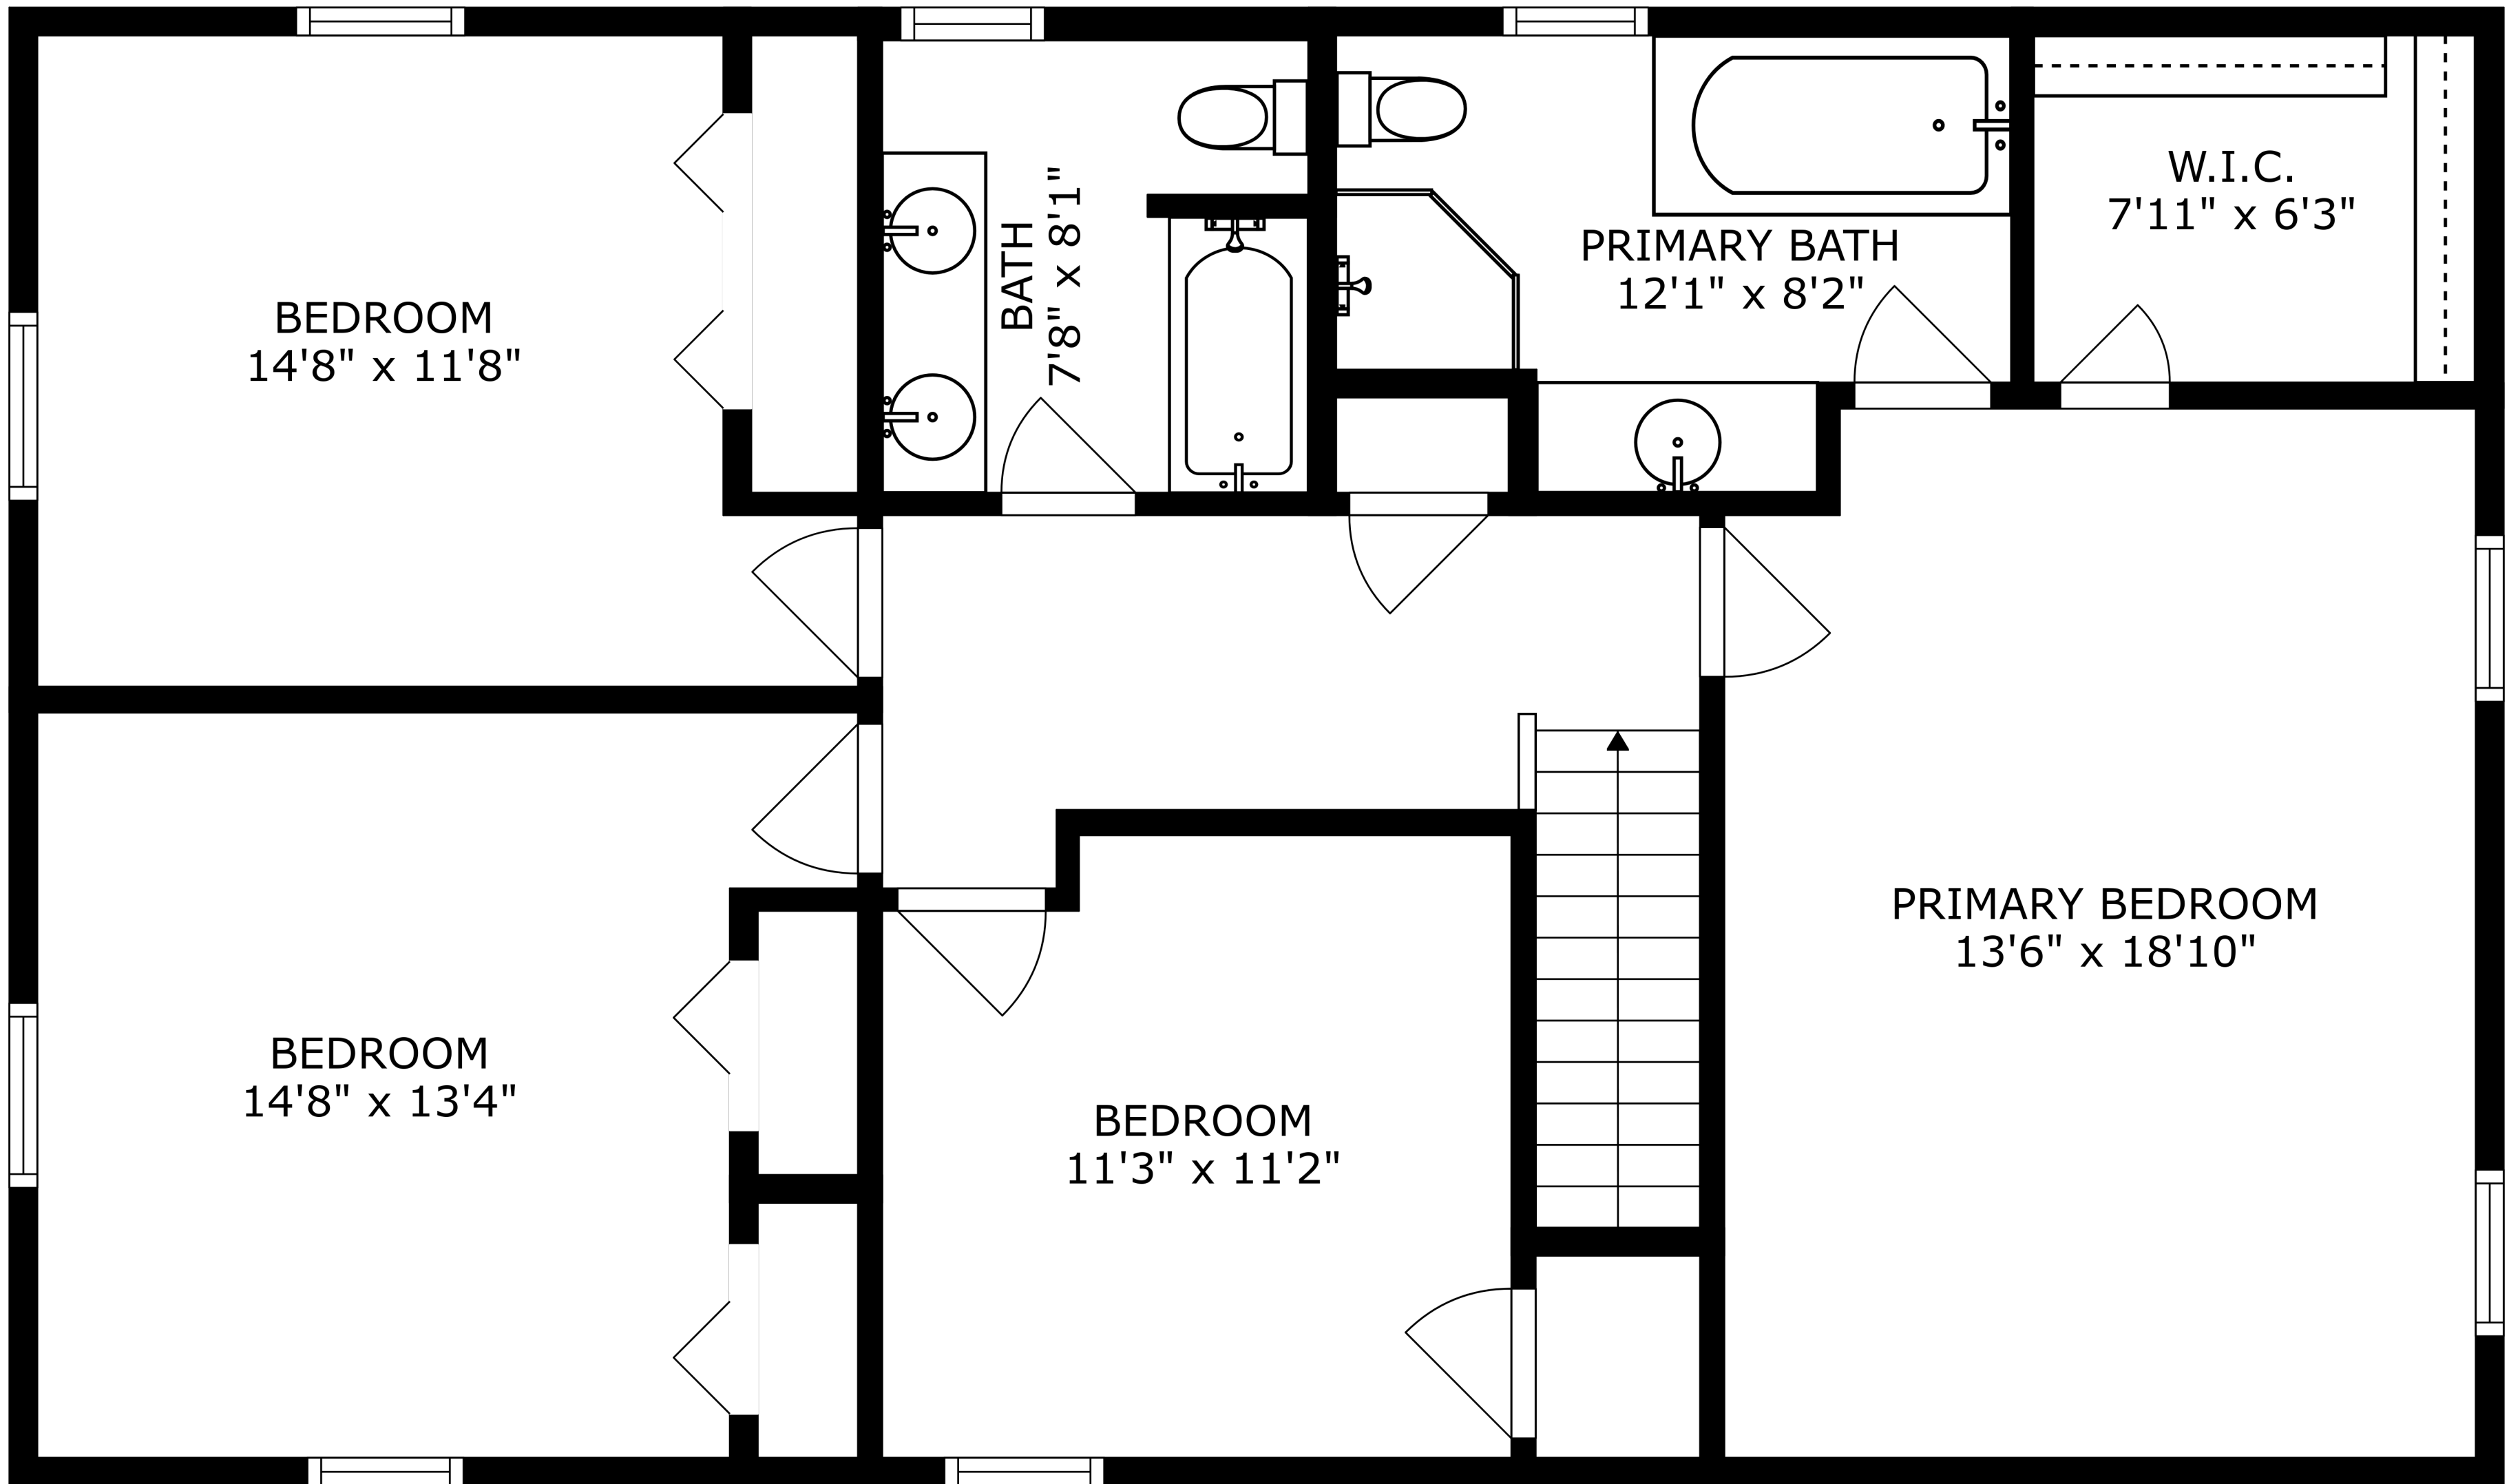

SIZES AND DIMENSIONS ARE APPROXIMATE, ACTUAL MAY VARY.

SIZES AND DIMENSIONS ARE APPROXIMATE, ACTUAL MAY VARY.

SIZES AND DIMENSIONS ARE APPROXIMATE, ACTUAL MAY VARY.

BASEMENT  
43'10" x 36'3"

SIZES AND DIMENSIONS ARE APPROXIMATE, ACTUAL MAY VARY.