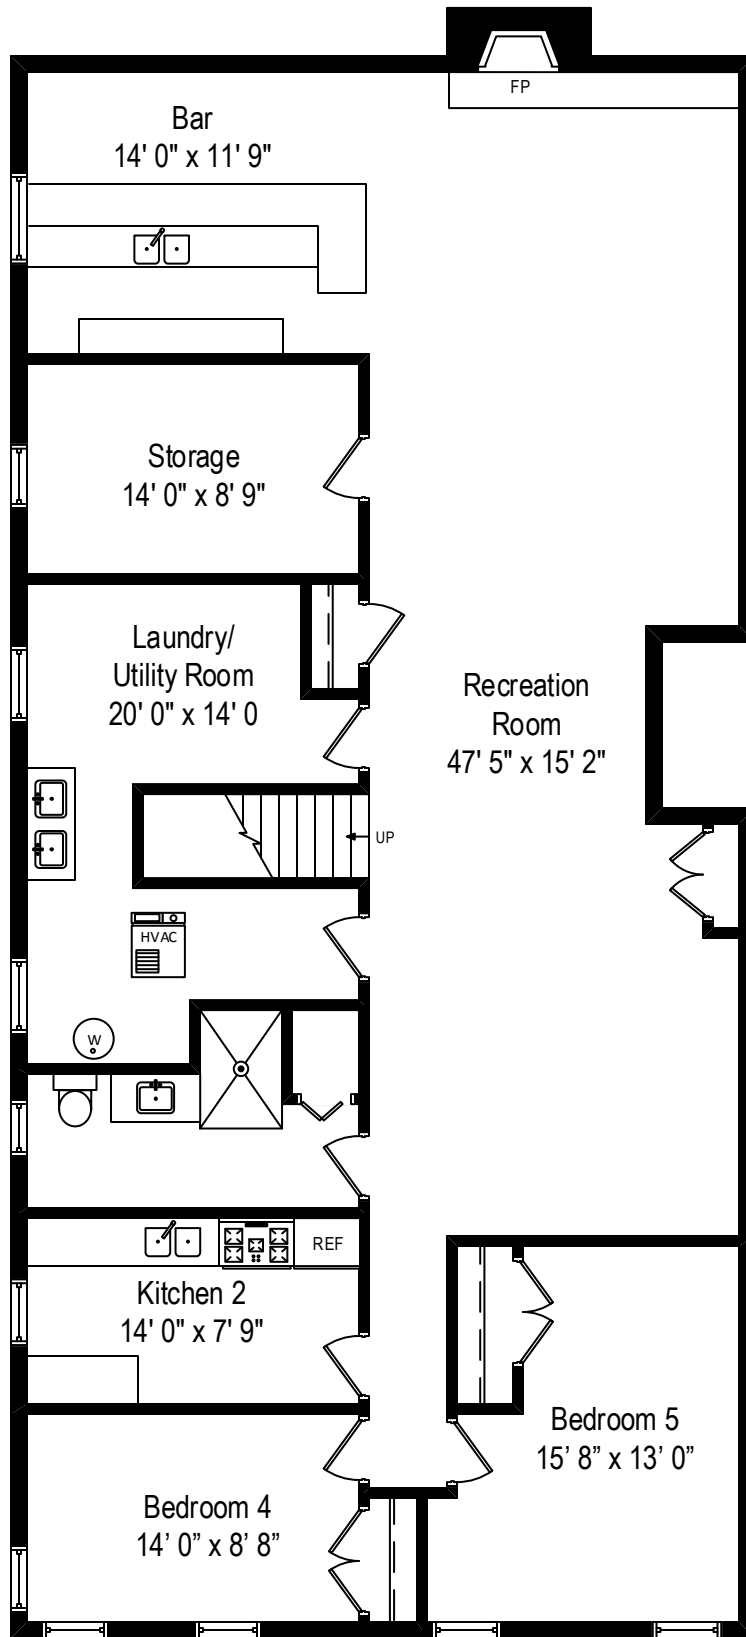

4646 Bryn Mawr – Chicago, IL 60646

First Level

4646 Bryn Mawr – Chicago, IL 60646

Lower Level

All dimensions are approximate. This plan is for marketing purposes only.