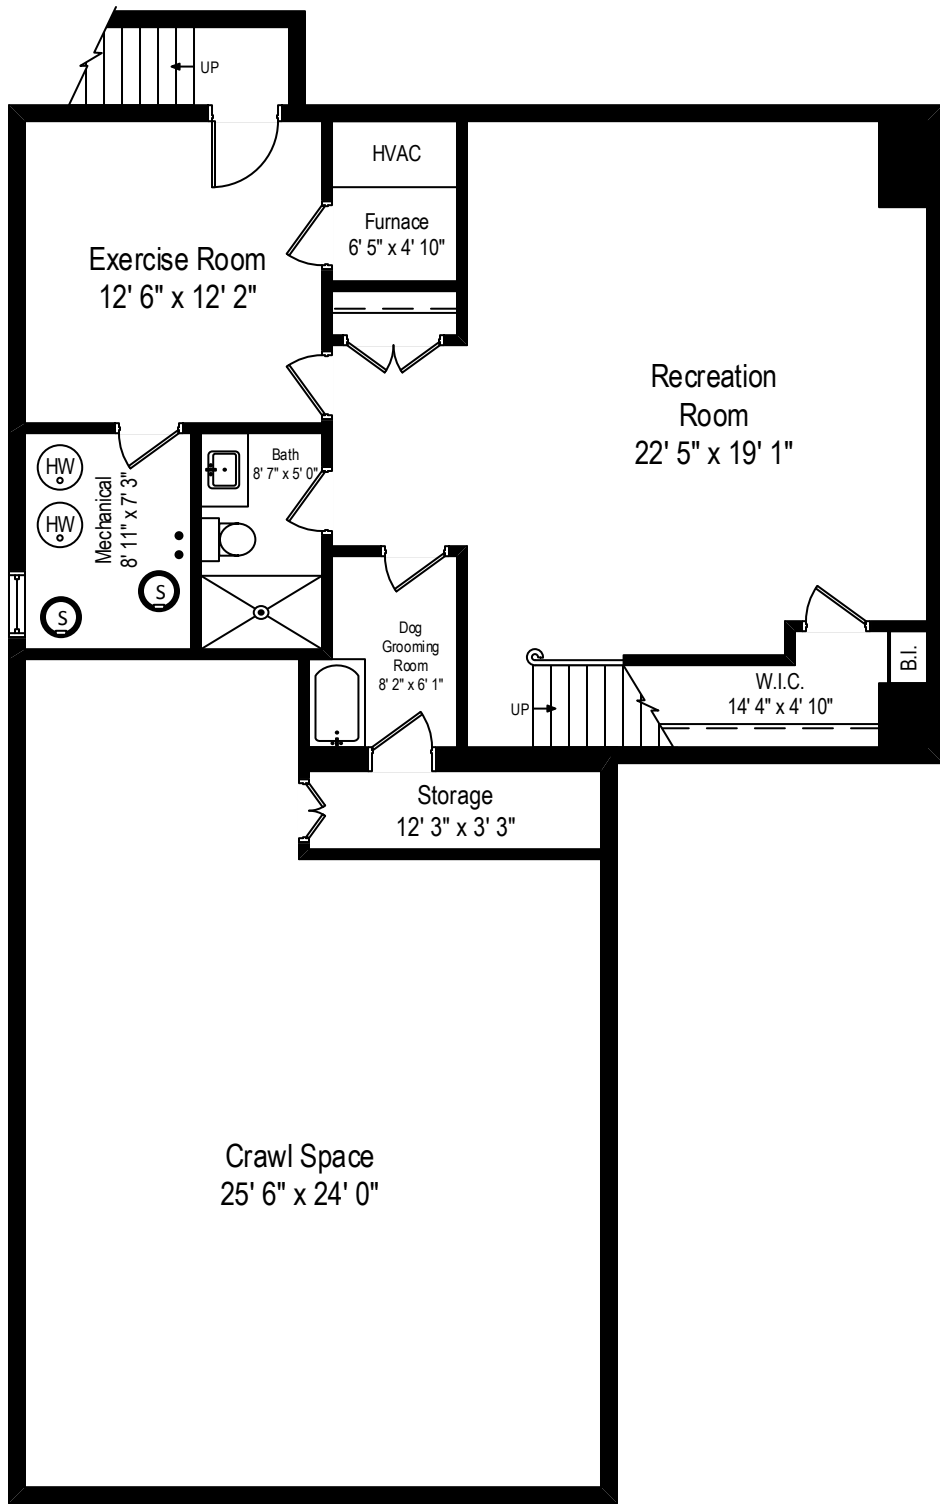

6631 N. Lightfoot – Chicago, IL 60646

First Level

6631 N. Lightfoot – Chicago, IL 60646

Second Level

All dimensions are approximate. This plan is for marketing purposes only.

6631 N. Lightfoot – Chicago, IL 60646

Lower Level