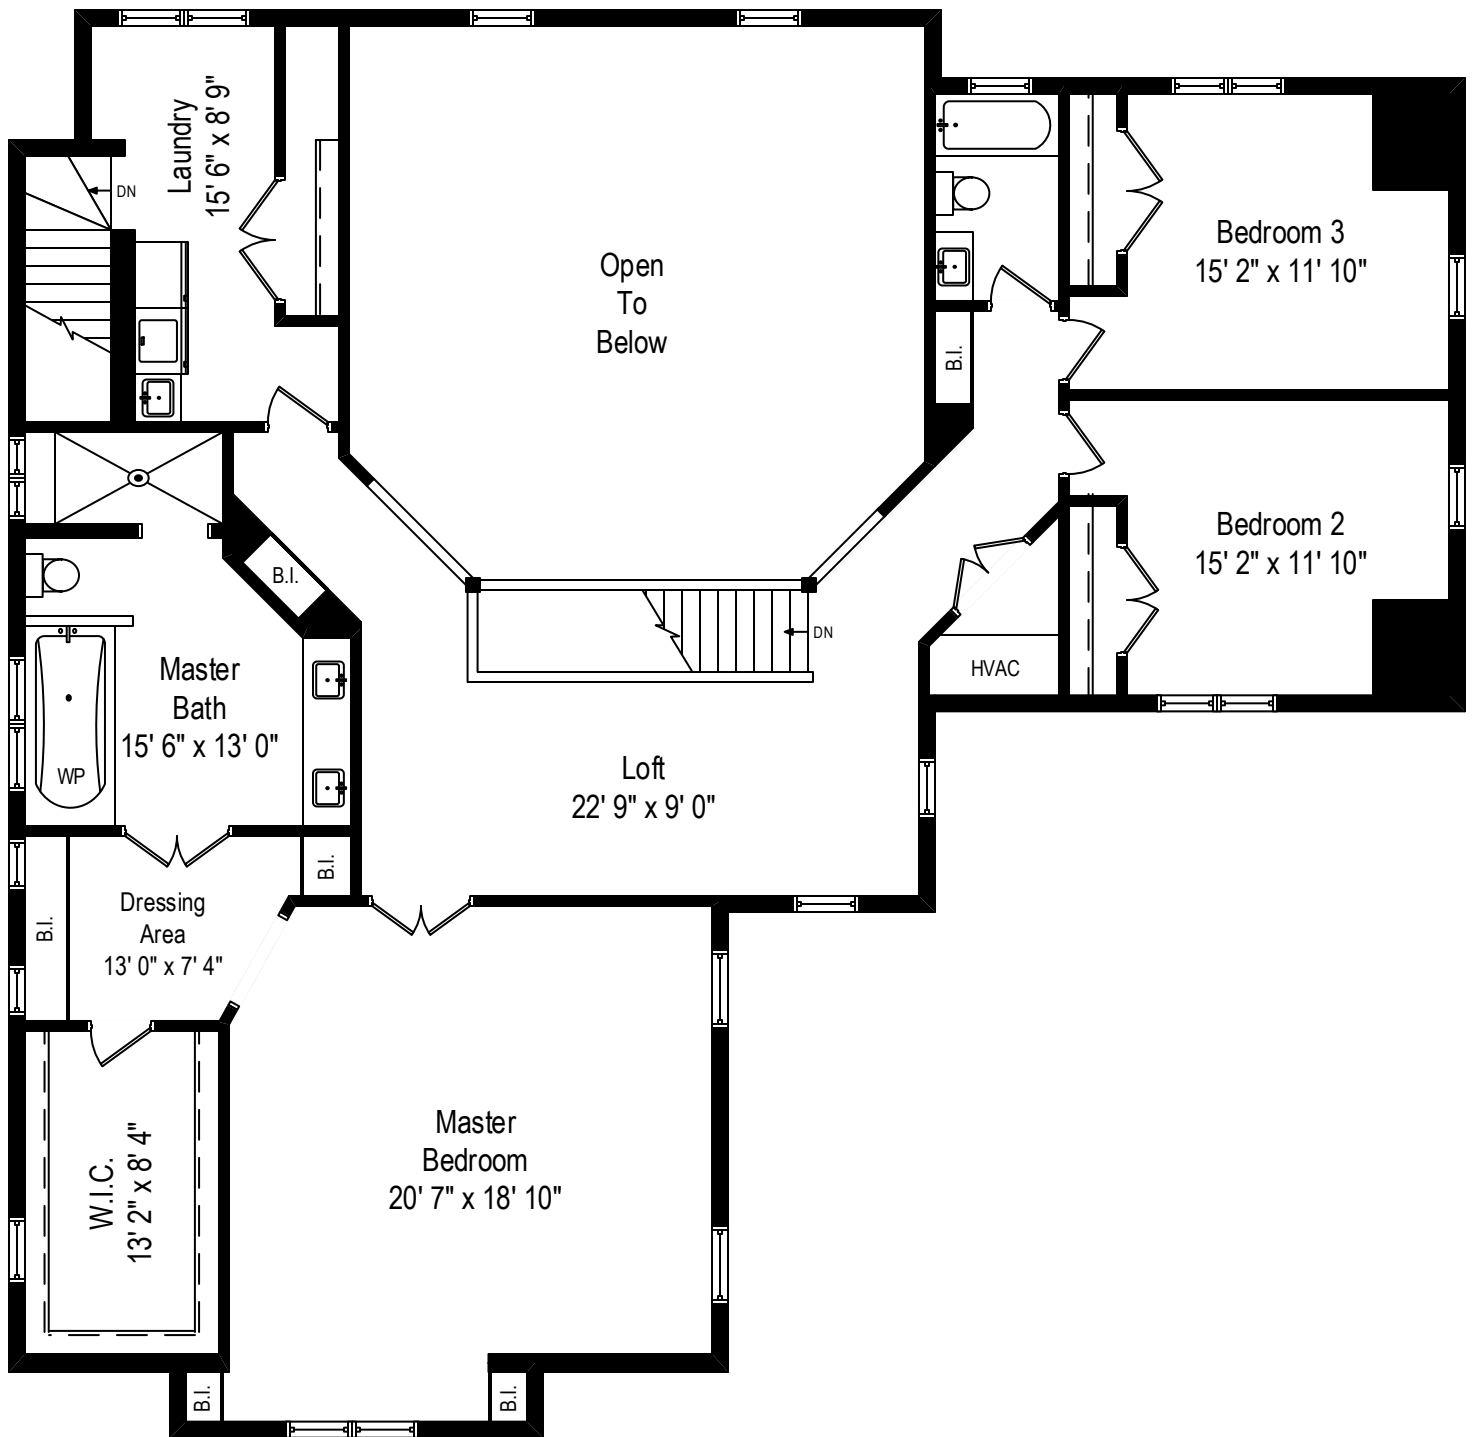

6631 N. Lightfoot – Chicago, IL 60646

First Level

6631 N. Lightfoot – Chicago, IL 60646

Second Level

All dimensions are approximate. This plan is for marketing purposes only.

6631 N. Lightfoot – Chicago, IL 60646

Lower Level