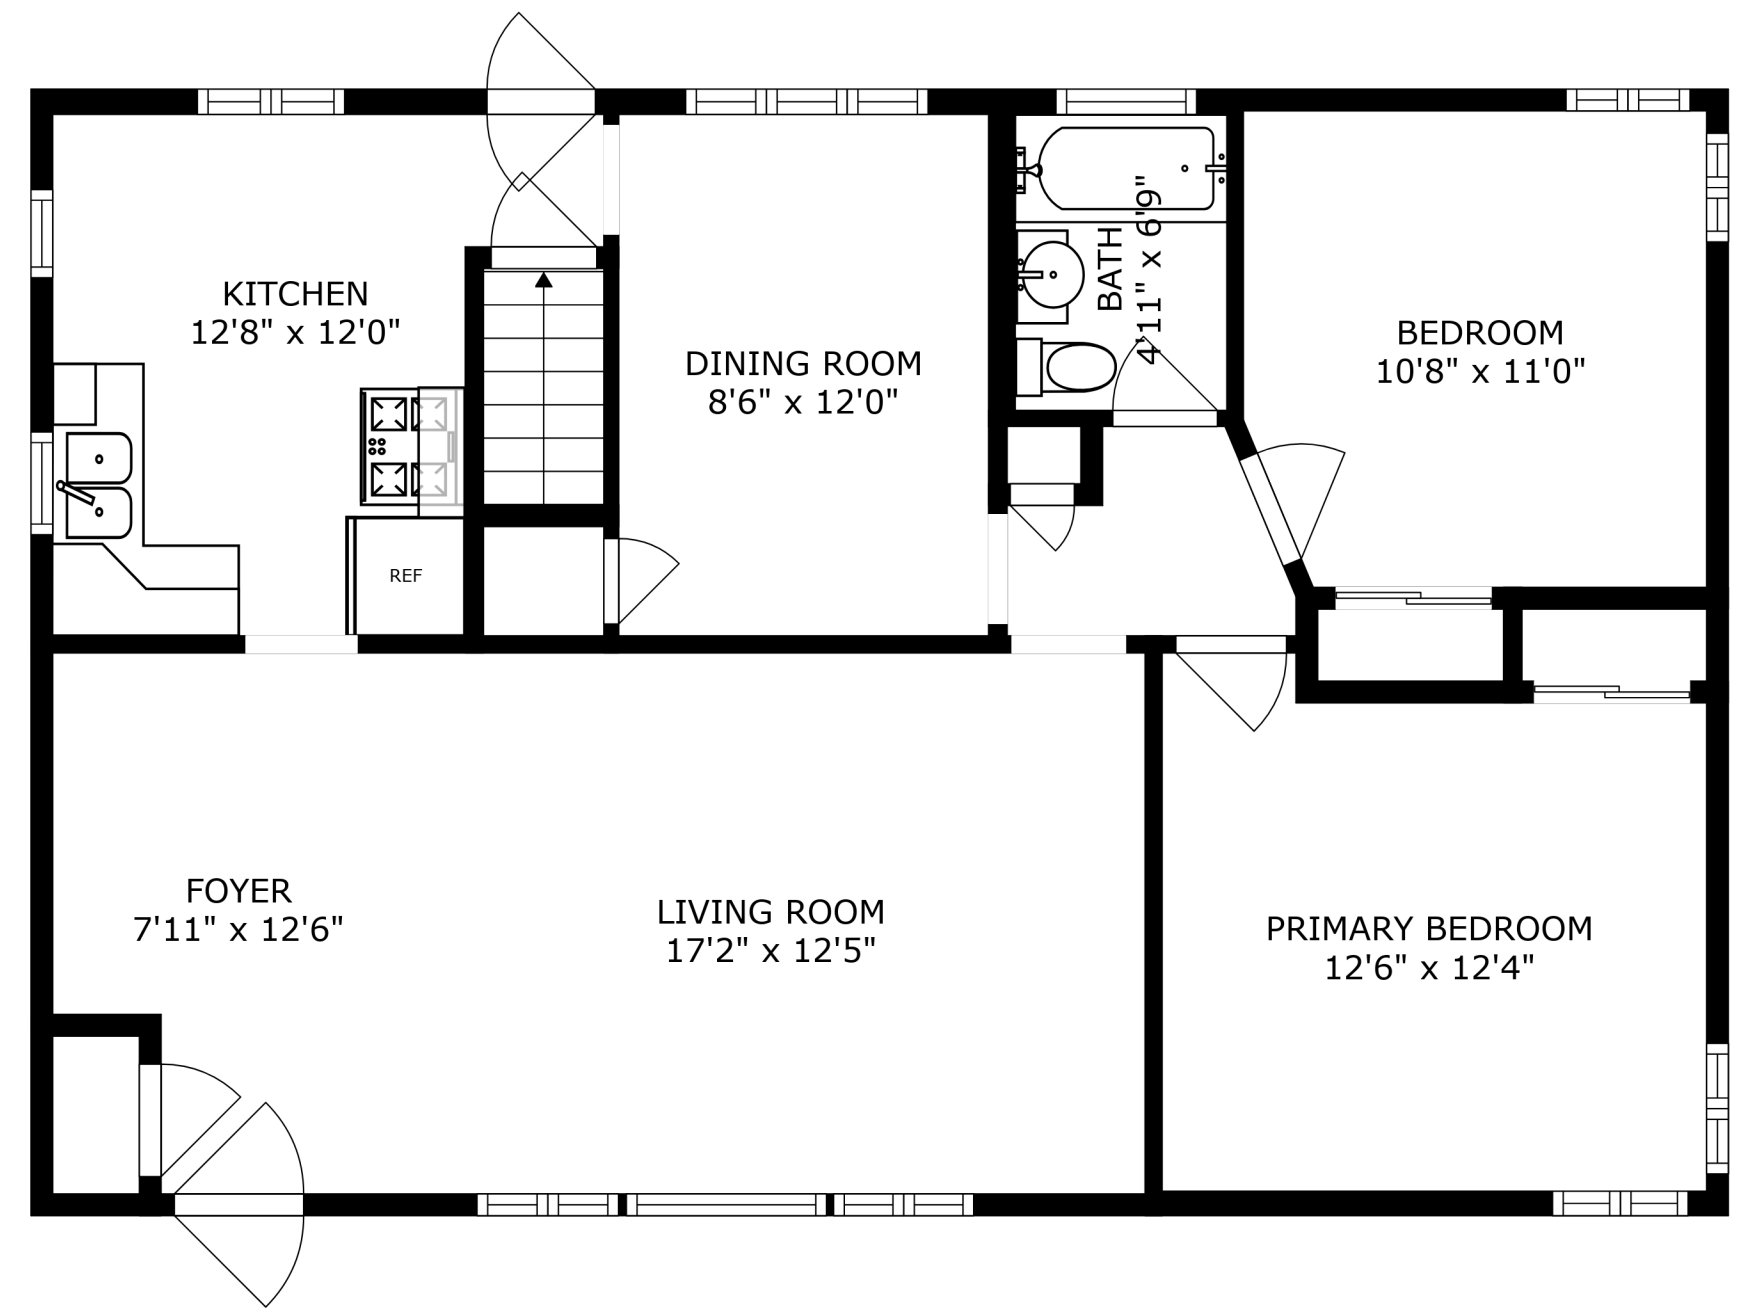

FLOOR 1

FLOOR 2

SIZES AND DIMENSIONS ARE APPROXIMATE, ACTUAL MAY VARY.

UTILITY  
9'8" x 25'2"

BATH  
7'6" x 5'2"

RECREATION ROOM  
28'0" x 24'4"