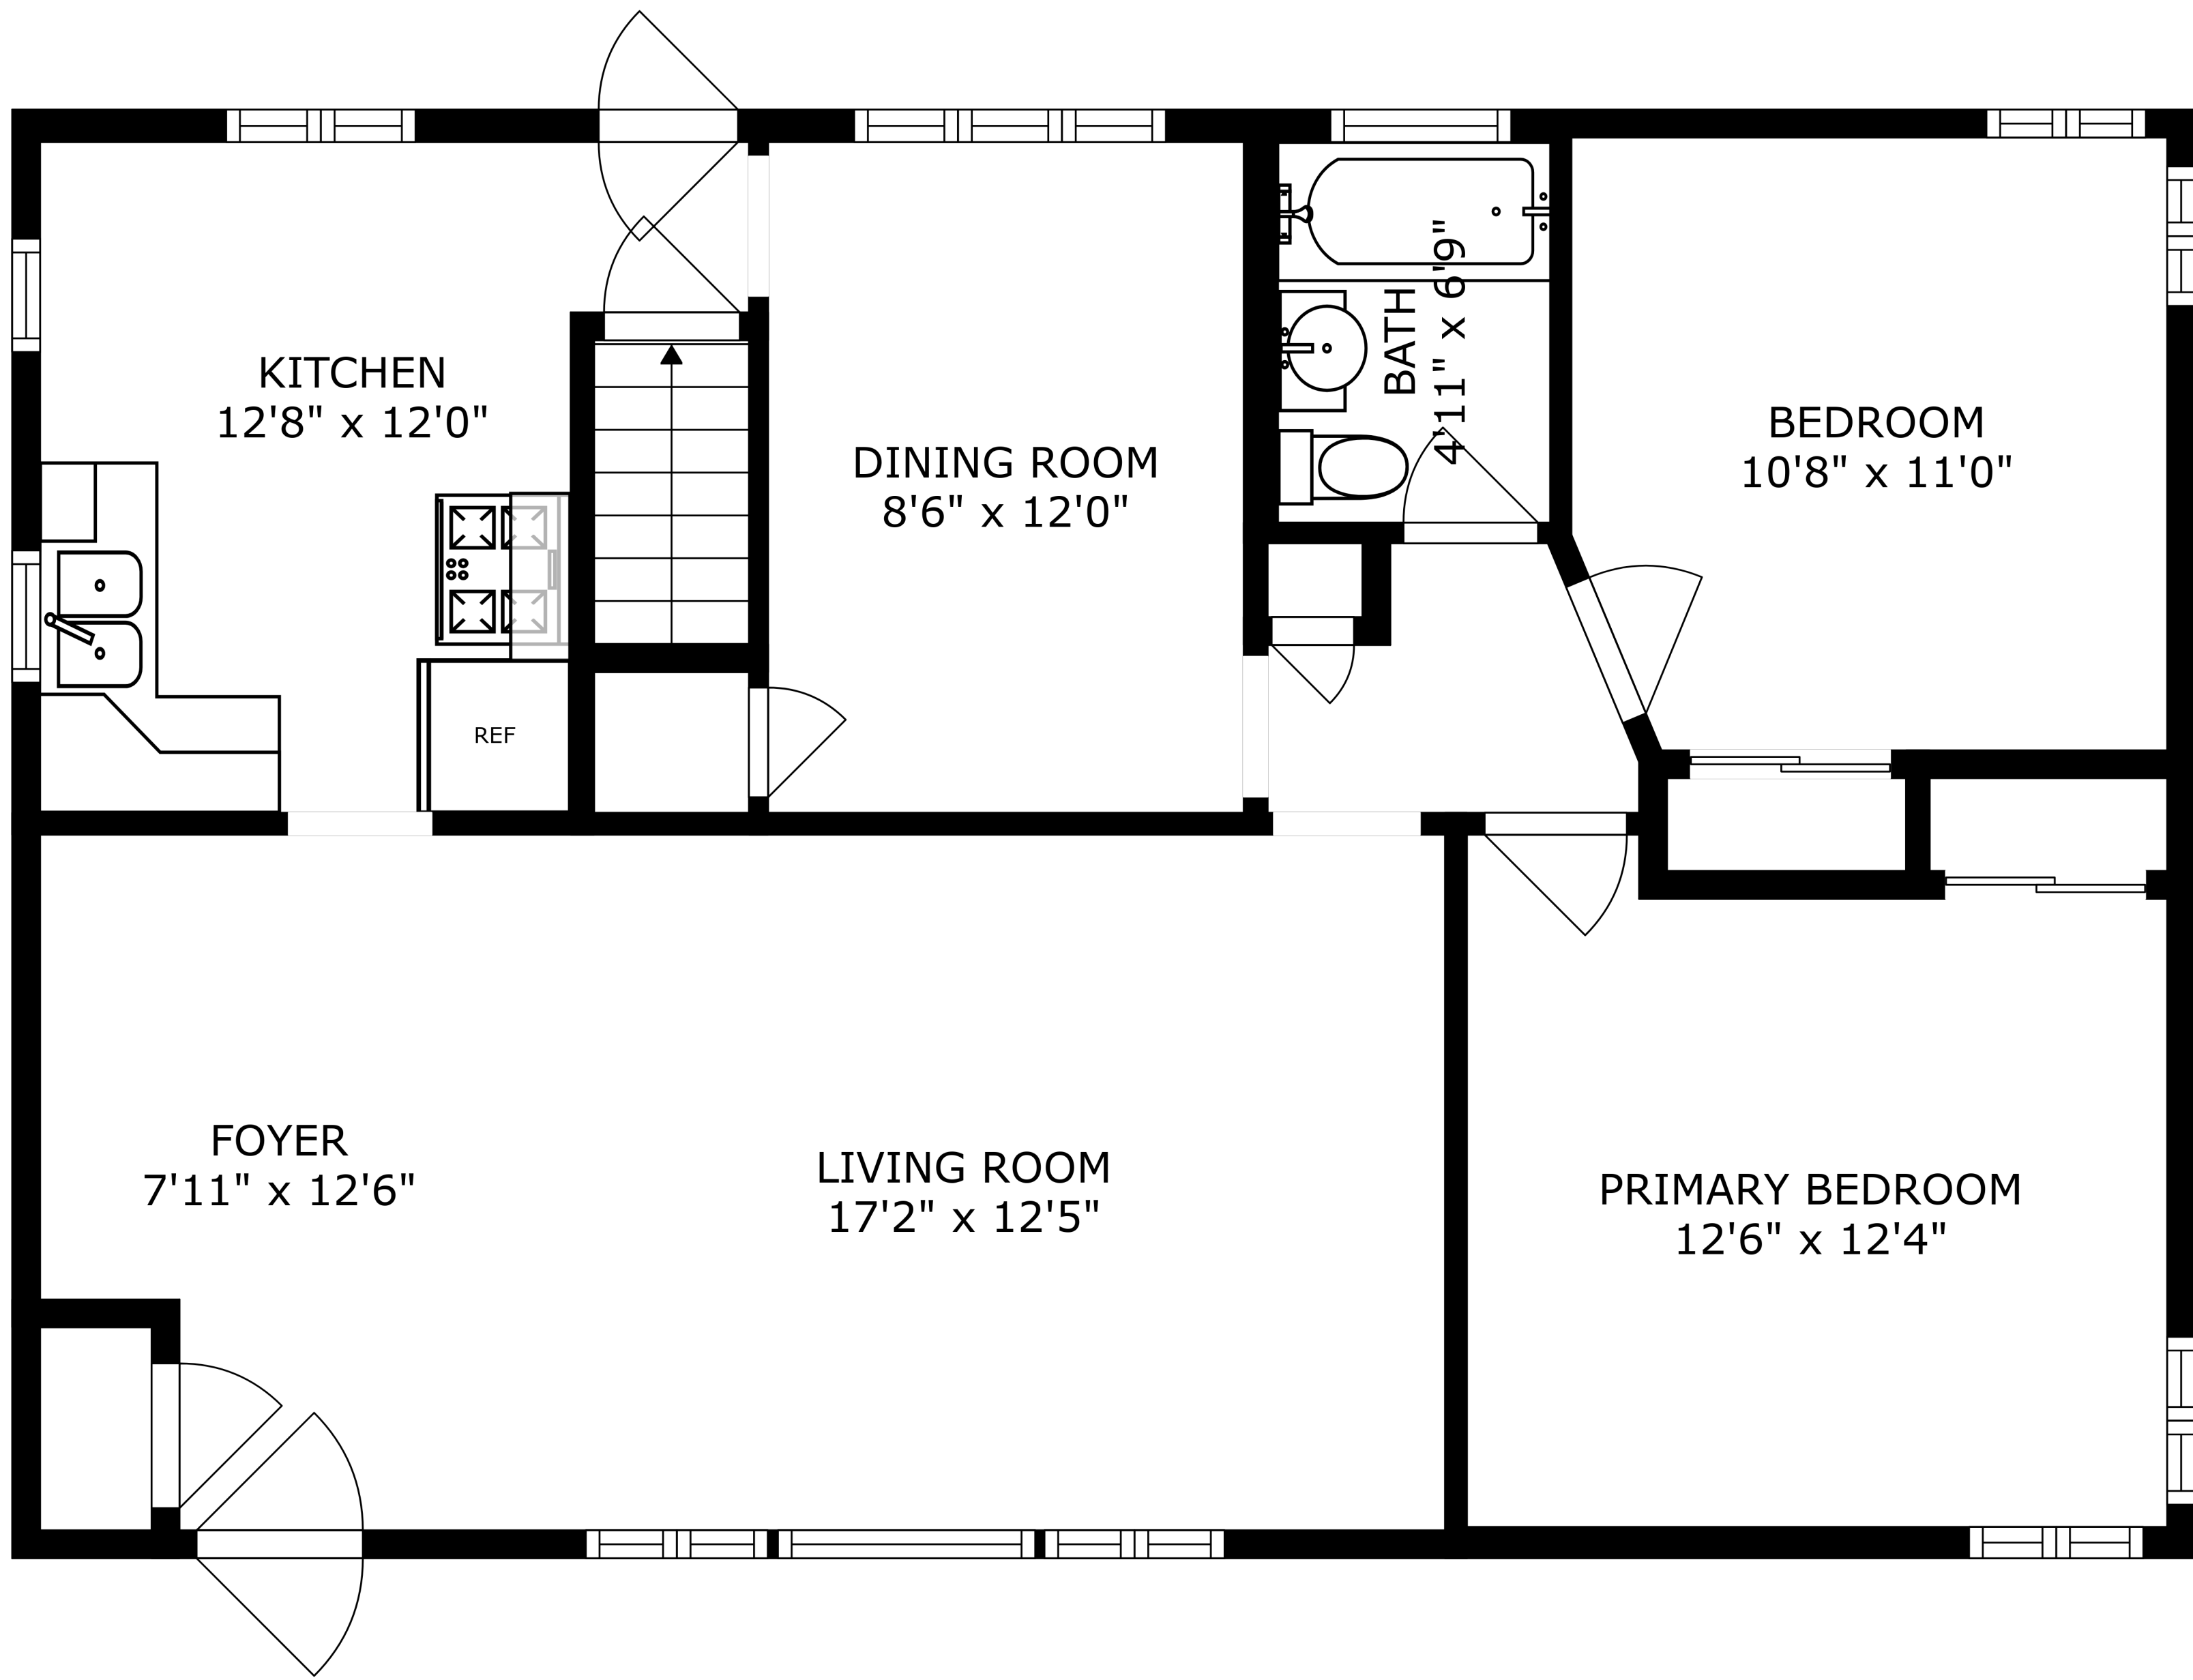

FLOOR 1

FLOOR 2

SIZES AND DIMENSIONS ARE APPROXIMATE, ACTUAL MAY VARY.

UTILITY  
9'8" x 25'2"

BATH  
7'6" x 5'2"

RECREATION ROOM  
28'0" x 24'4"