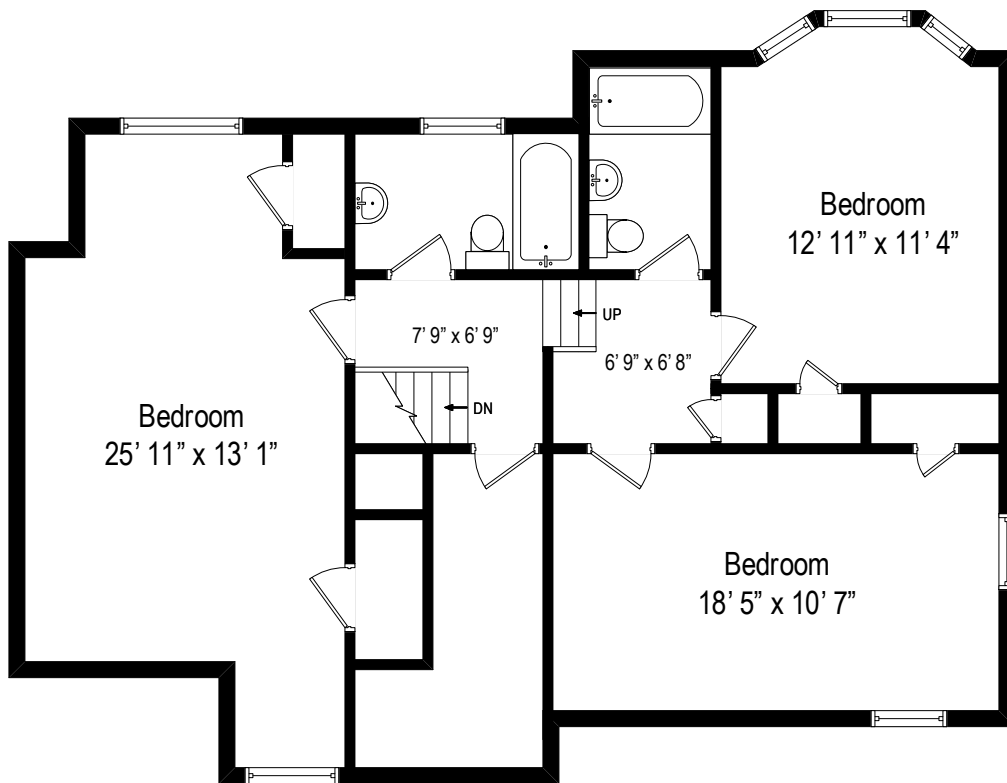

17 Upland Road – New Rochelle, NY 10804

First Level

All dimensions are approximate. This plan is for marketing purposes only.

17 Upland Road – New Rochelle, NY 10804

Second Level

All dimensions are approximate. This plan is for marketing purposes only.

17 Upland Road – New Rochelle, NY 10804

Lower Level

All dimensions are approximate. This plan is for marketing purposes only.

# First Level

# Lower Level

17 Upland Road – New Rochelle, NY 10804

All dimensions are approximate. This plan is for marketing purposes only.