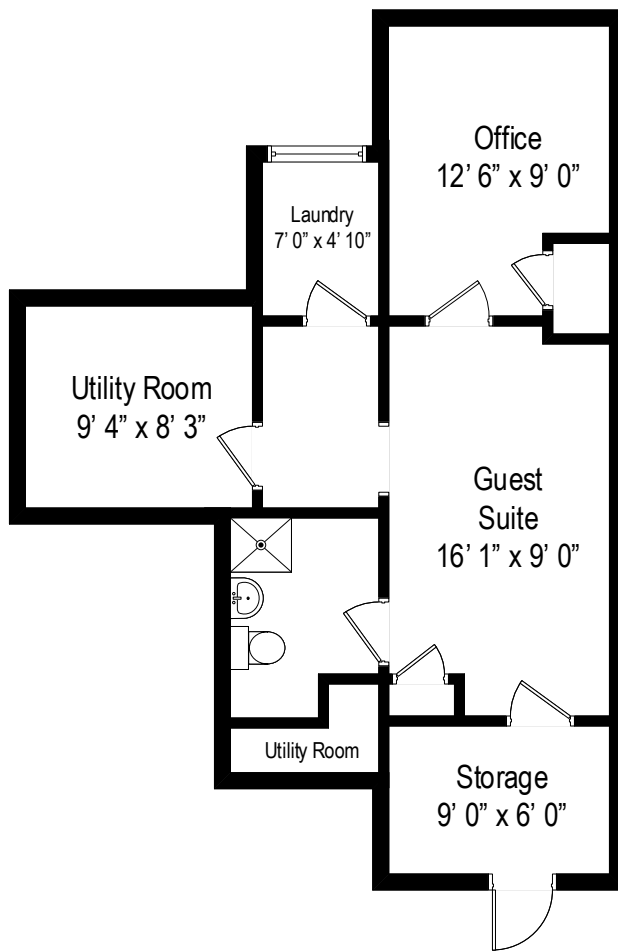

17 Upland Road – New Rochelle, NY 10804

First Level

All dimensions are approximate. This plan is for marketing purposes only.

17 Upland Road – New Rochelle, NY 10804

Second Level

All dimensions are approximate. This plan is for marketing purposes only.

17 Upland Road – New Rochelle, NY 10804

Lower Level

All dimensions are approximate. This plan is for marketing purposes only.

# First Level