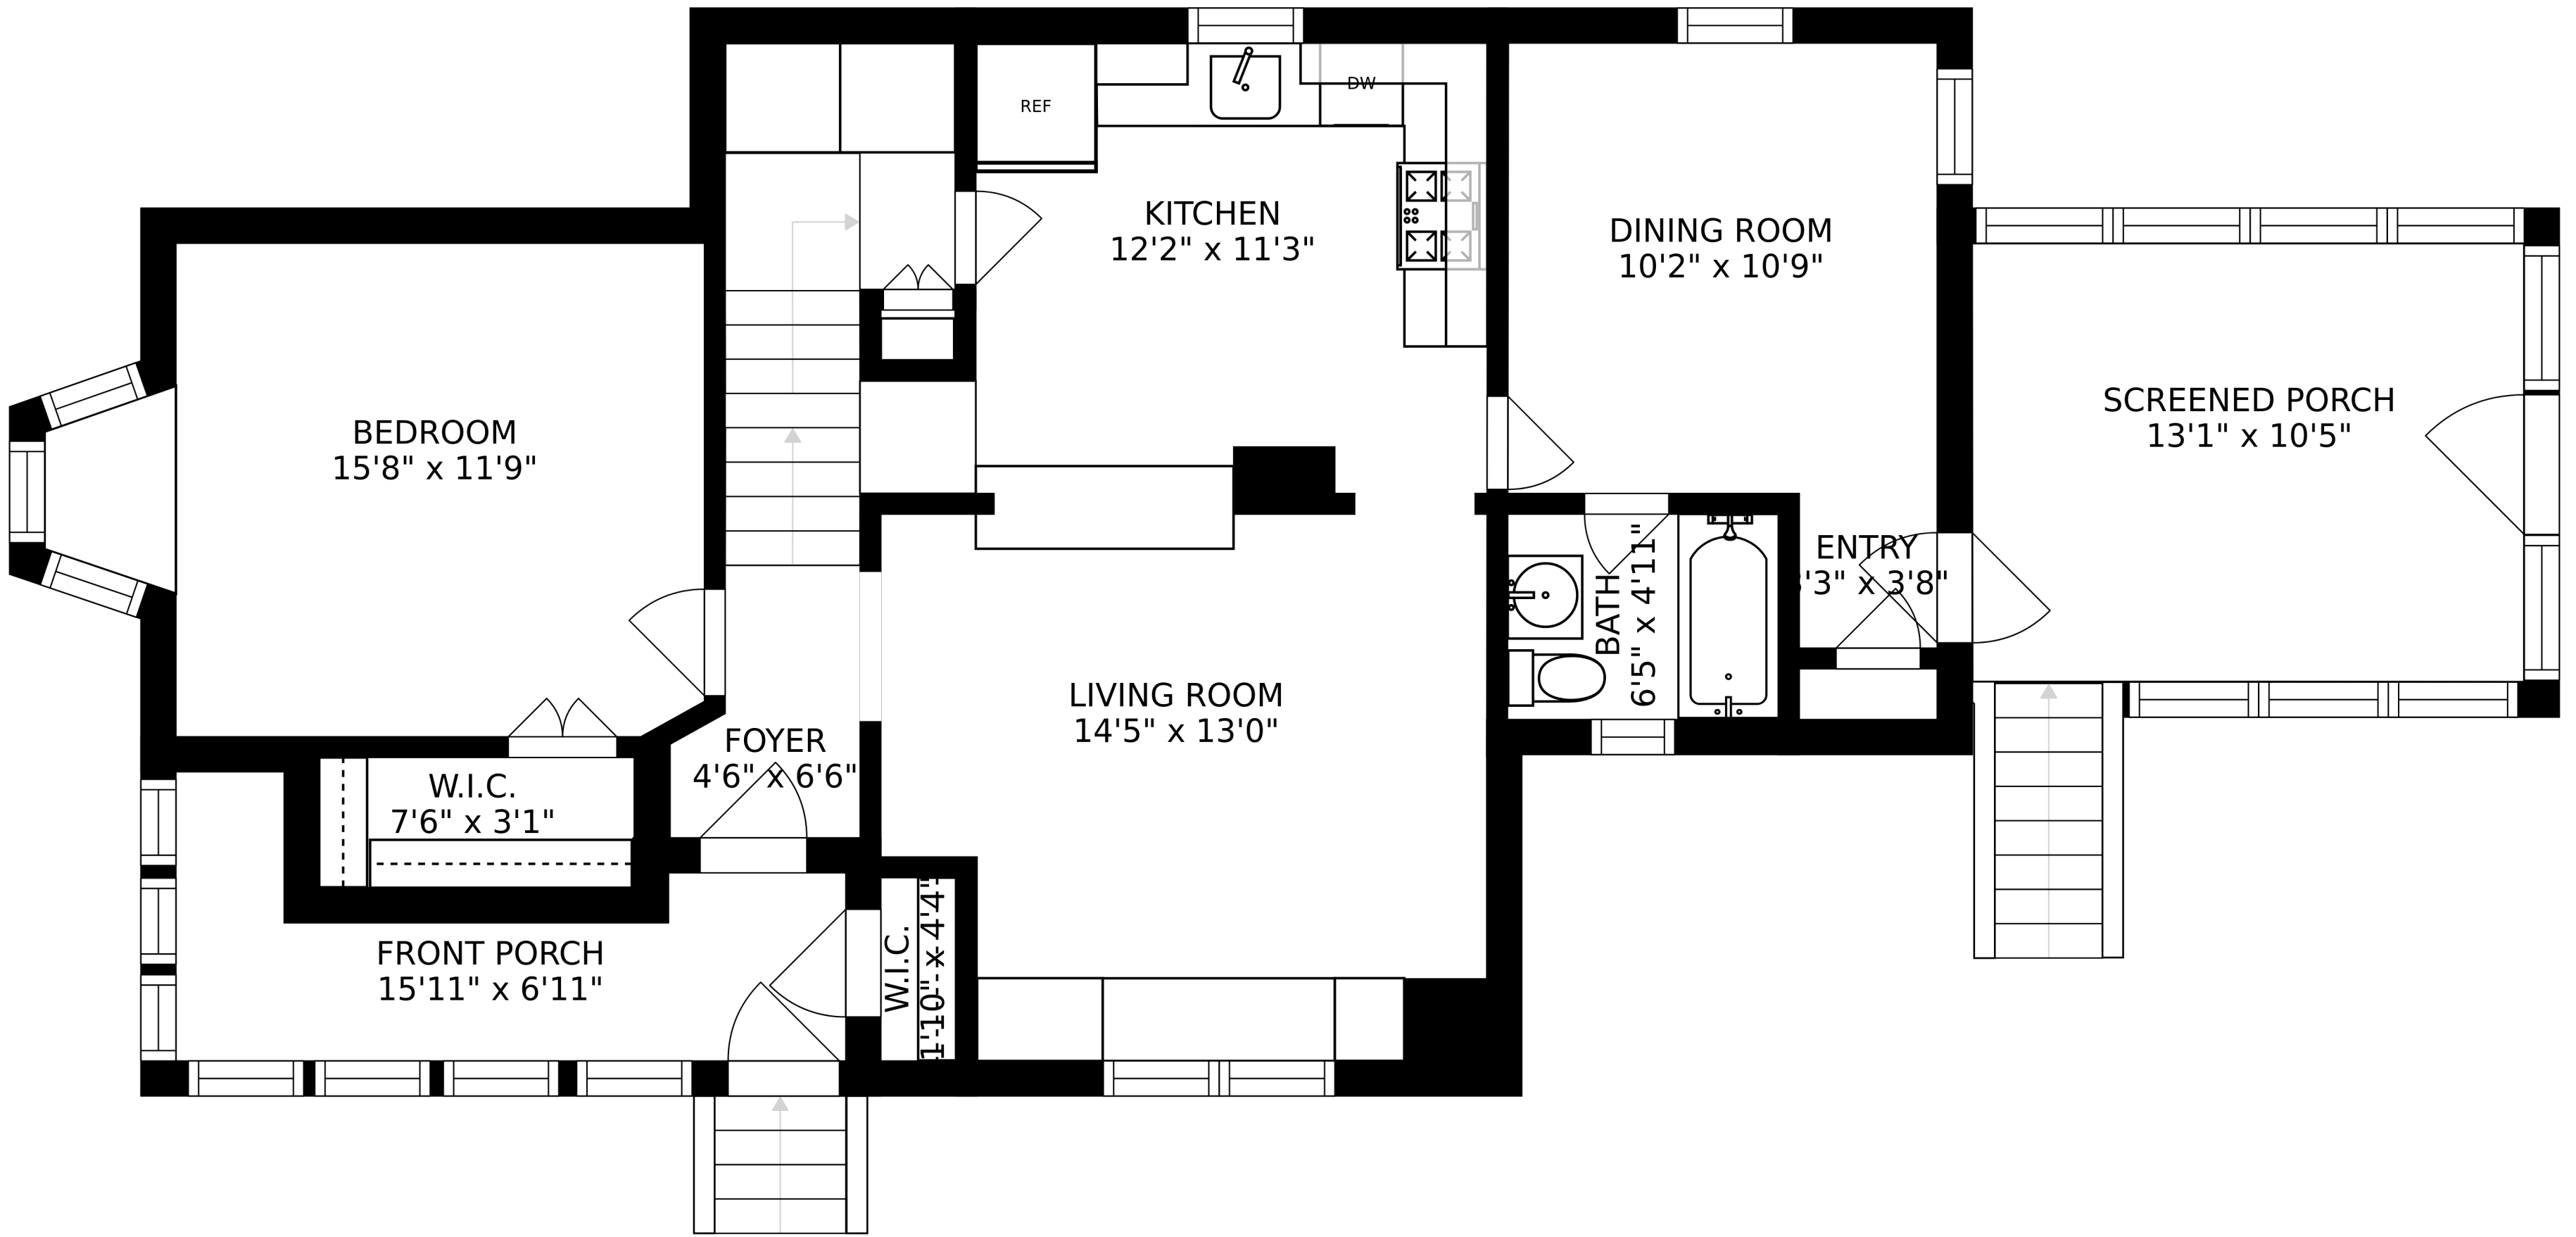

SIZES AND DIMENSIONS ARE APPROXIMATE, ACTUAL MAY VARY.

ATTIC
31'2" x 21'7"

PRIMARY BEDROOM
12'7" x 18'11"

BEDROOM
12'5" x 10'4"

BATH
6'5" x 8'6"

BEDROOM
11'2" x 10'9"

W.I.C.
3'6" x 7'4"

SIZES AND DIMENSIONS ARE APPROXIMATE, ACTUAL MAY VARY.

LAUNDRY
16'9" x 11'9"

UTILITIES
14'5" x 19'5"

BOILER ROOM
7'9" x 11'0"