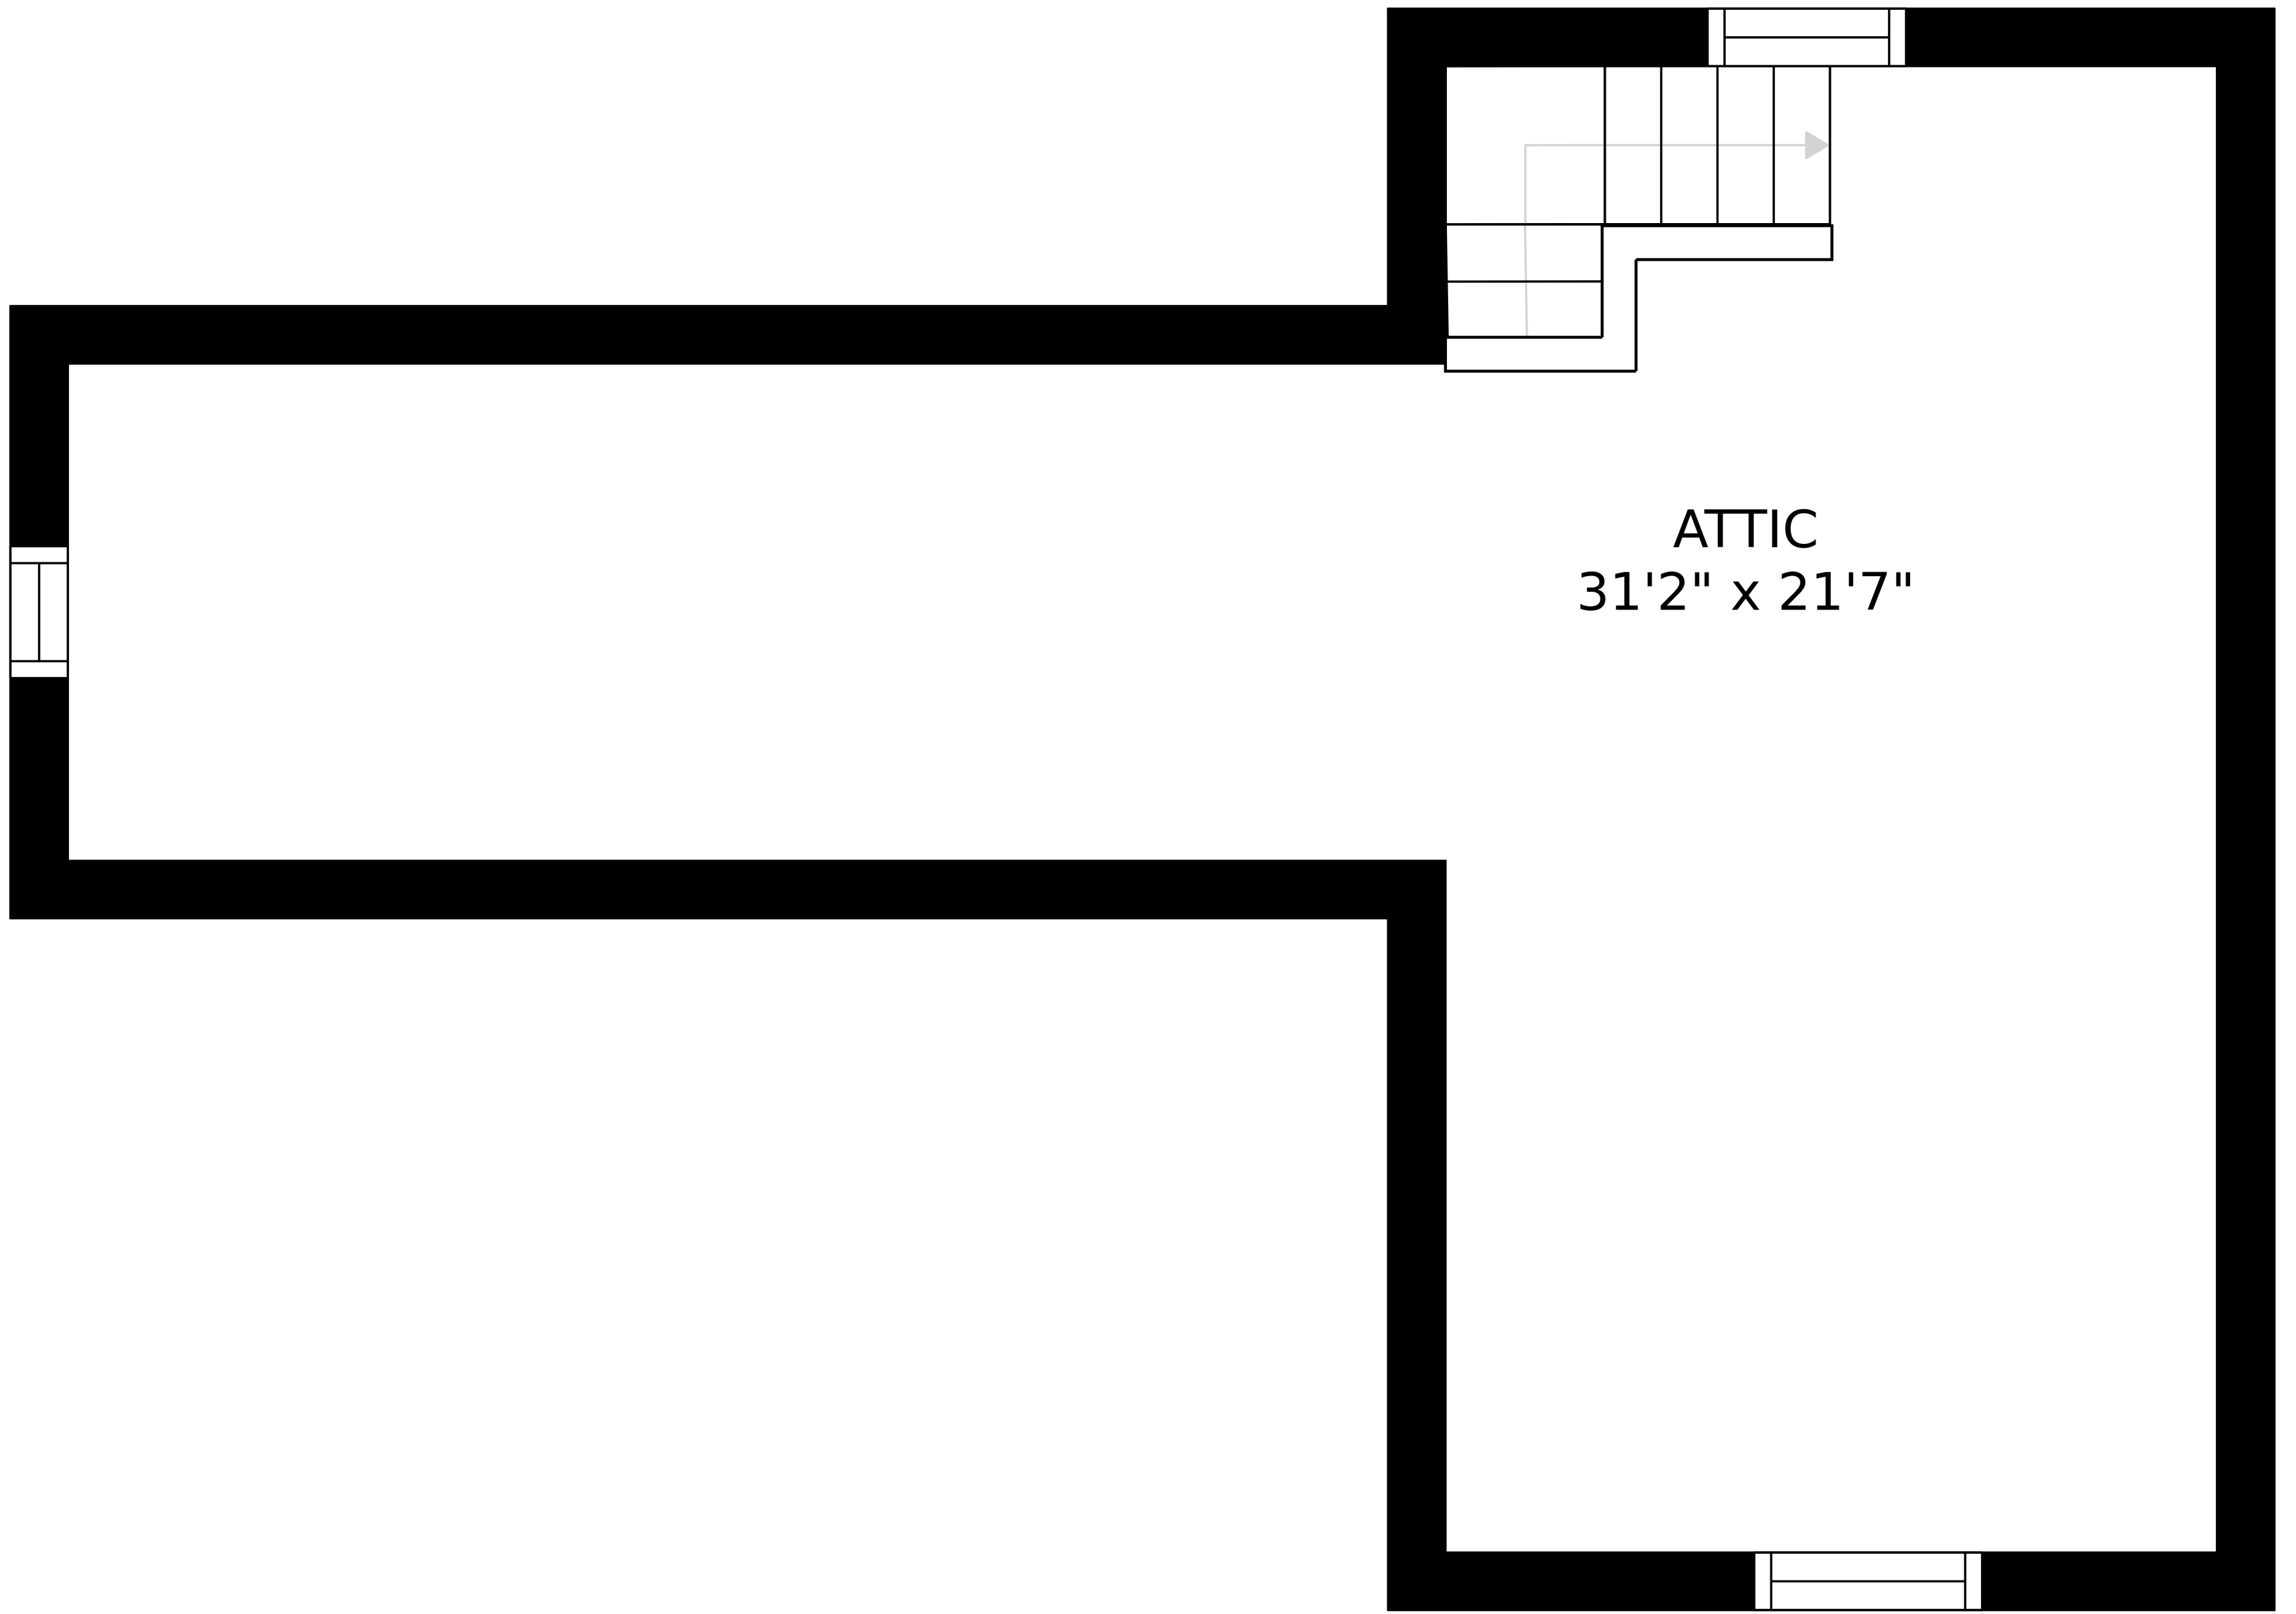

SIZES AND DIMENSIONS ARE APPROXIMATE, ACTUAL MAY VARY.

ATTIC
31'2" x 21'7"

PRIMARY BEDROOM
12'7" x 18'11"

BEDROOM
12'5" x 10'4"

BATH
6'5" x 8'6"

BEDROOM
11'2" x 10'9"

W.I.C.
3'6" x 7'4"

SIZES AND DIMENSIONS ARE APPROXIMATE, ACTUAL MAY VARY.

LAUNDRY
16'9" x 11'9"

UTILITIES
14'5" x 19'5"

BOILER ROOM
7'9" x 11'0"