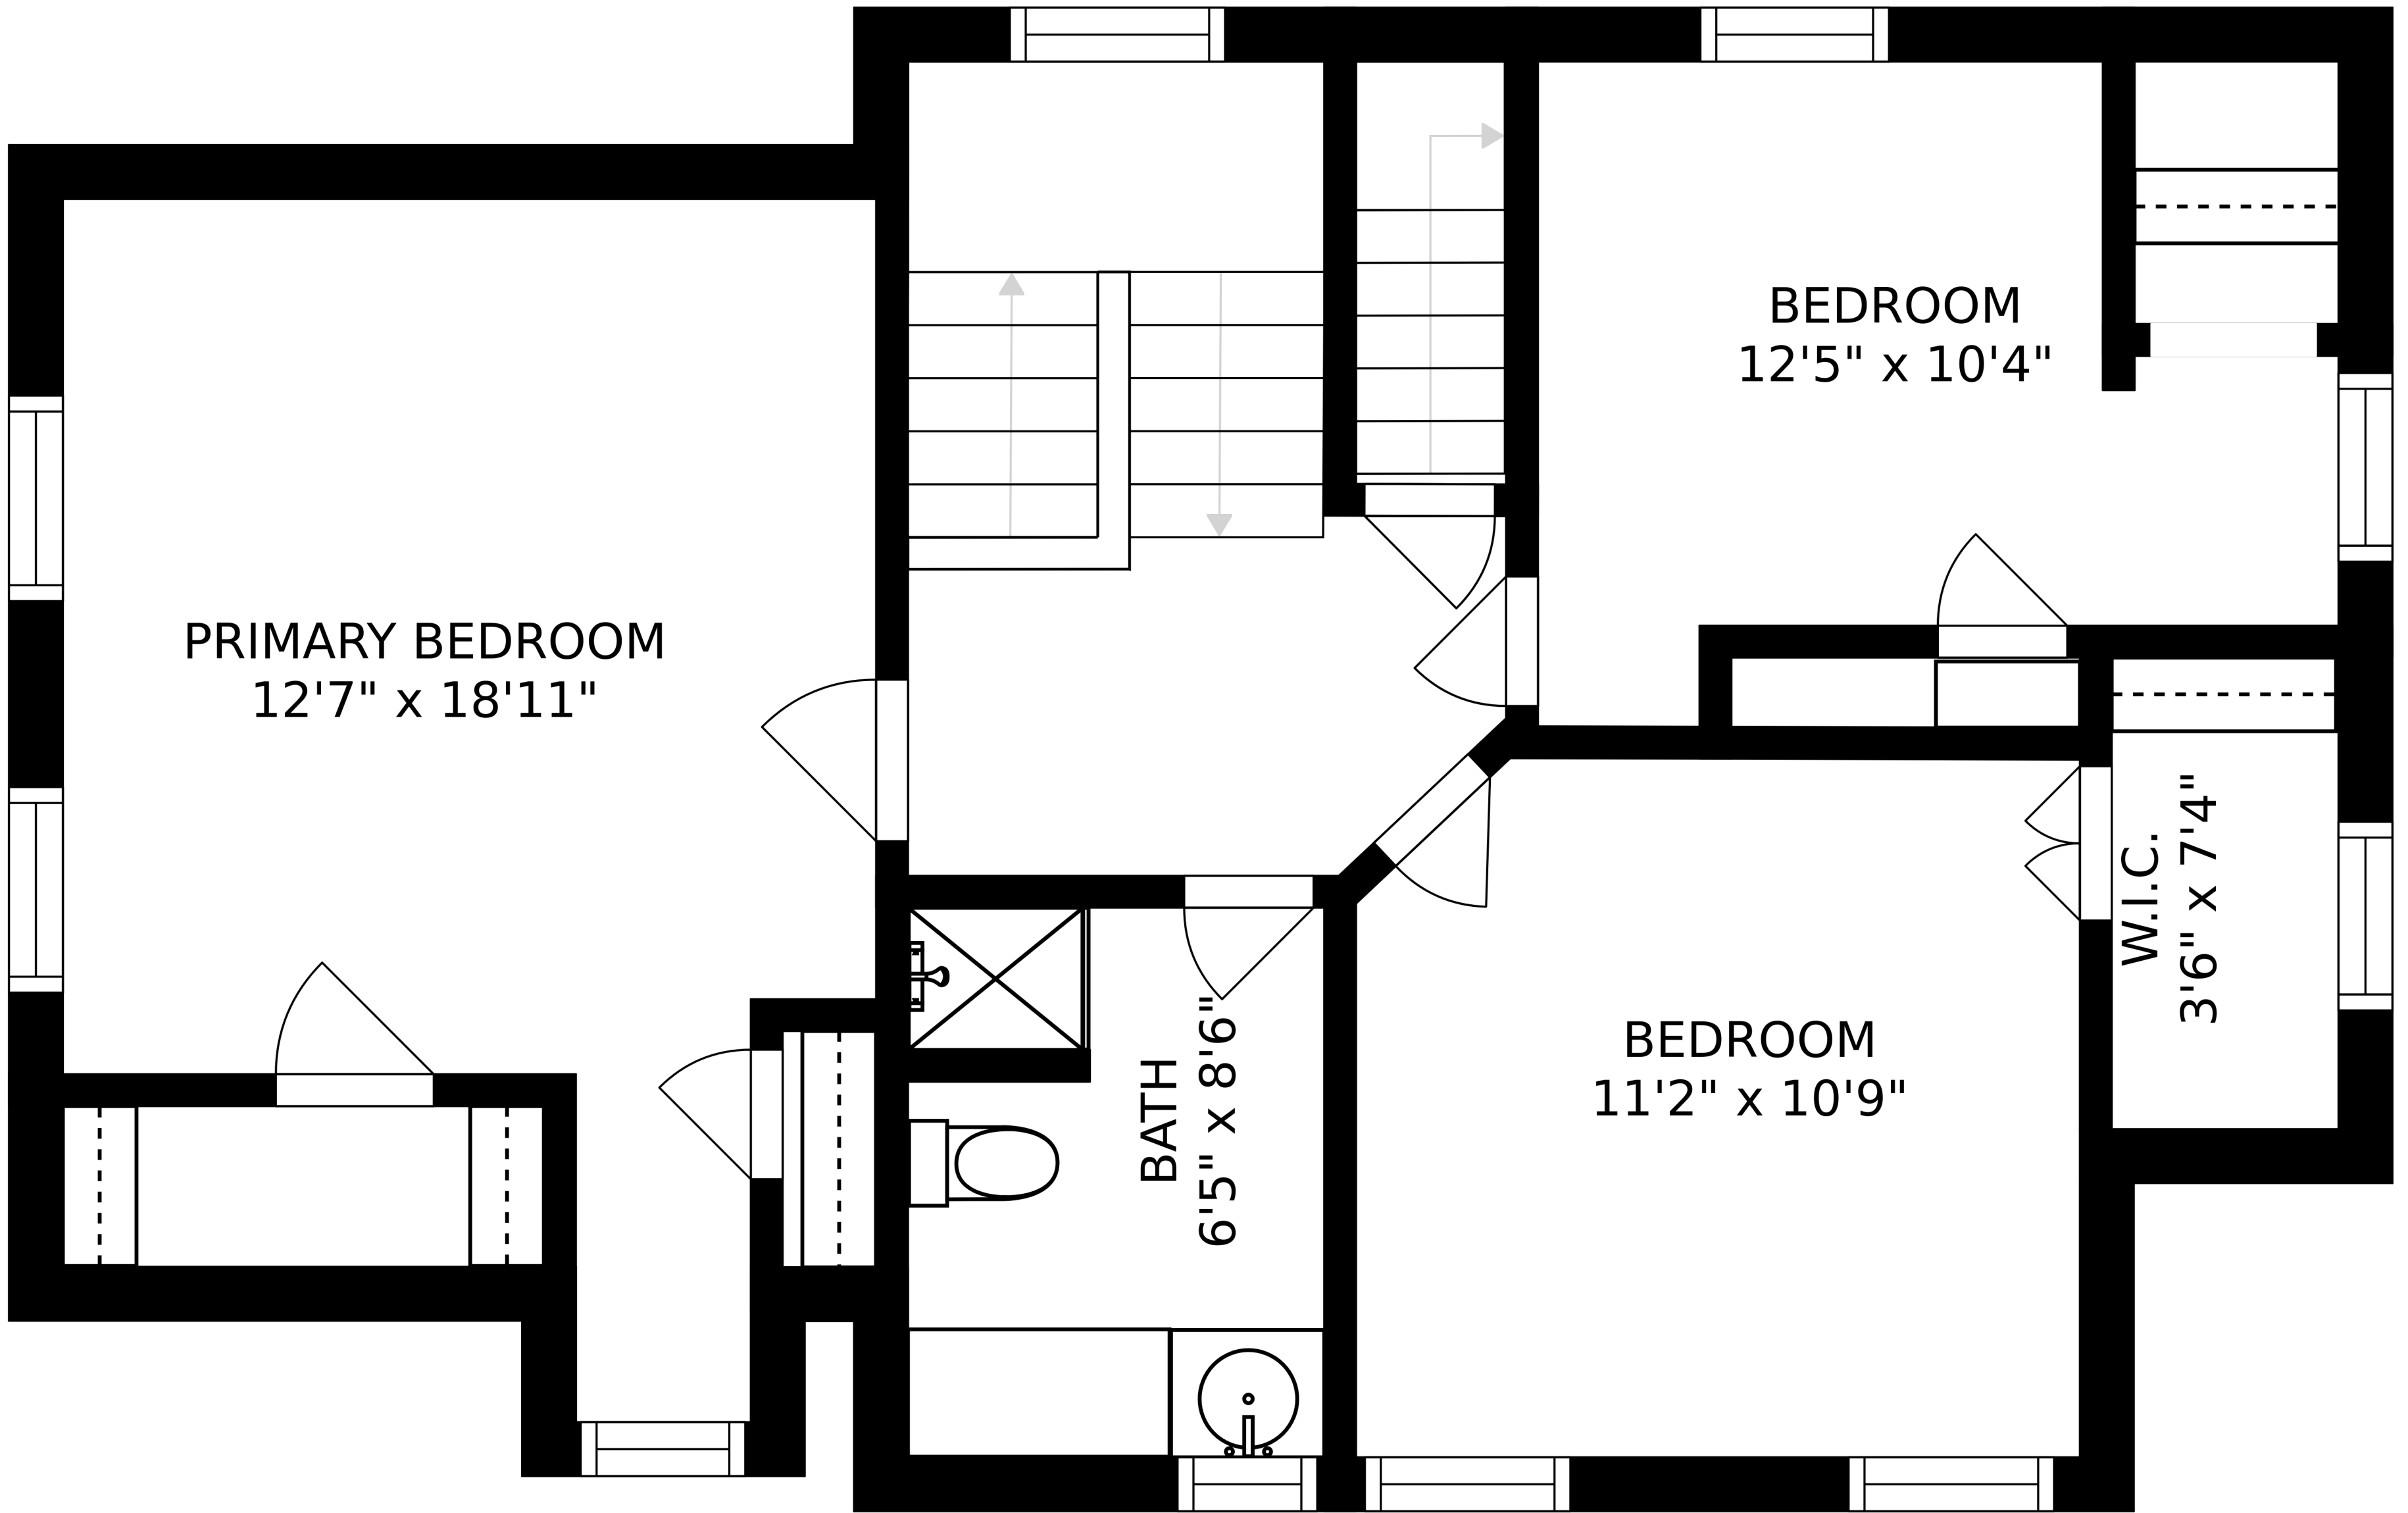

SIZES AND DIMENSIONS ARE APPROXIMATE, ACTUAL MAY VARY.

ATTIC
31'2" x 21'7"

PRIMARY BEDROOM
12'7" x 18'11"

BEDROOM
12'5" x 10'4"

BATH
6'5" x 8'6"

BEDROOM
11'2" x 10'9"

W.I.C.
3'6" x 7'4"

SIZES AND DIMENSIONS ARE APPROXIMATE, ACTUAL MAY VARY.

LAUNDRY
16'9" x 11'9"

UTILITIES
14'5" x 19'5"

BOILER ROOM
7'9" x 11'0"