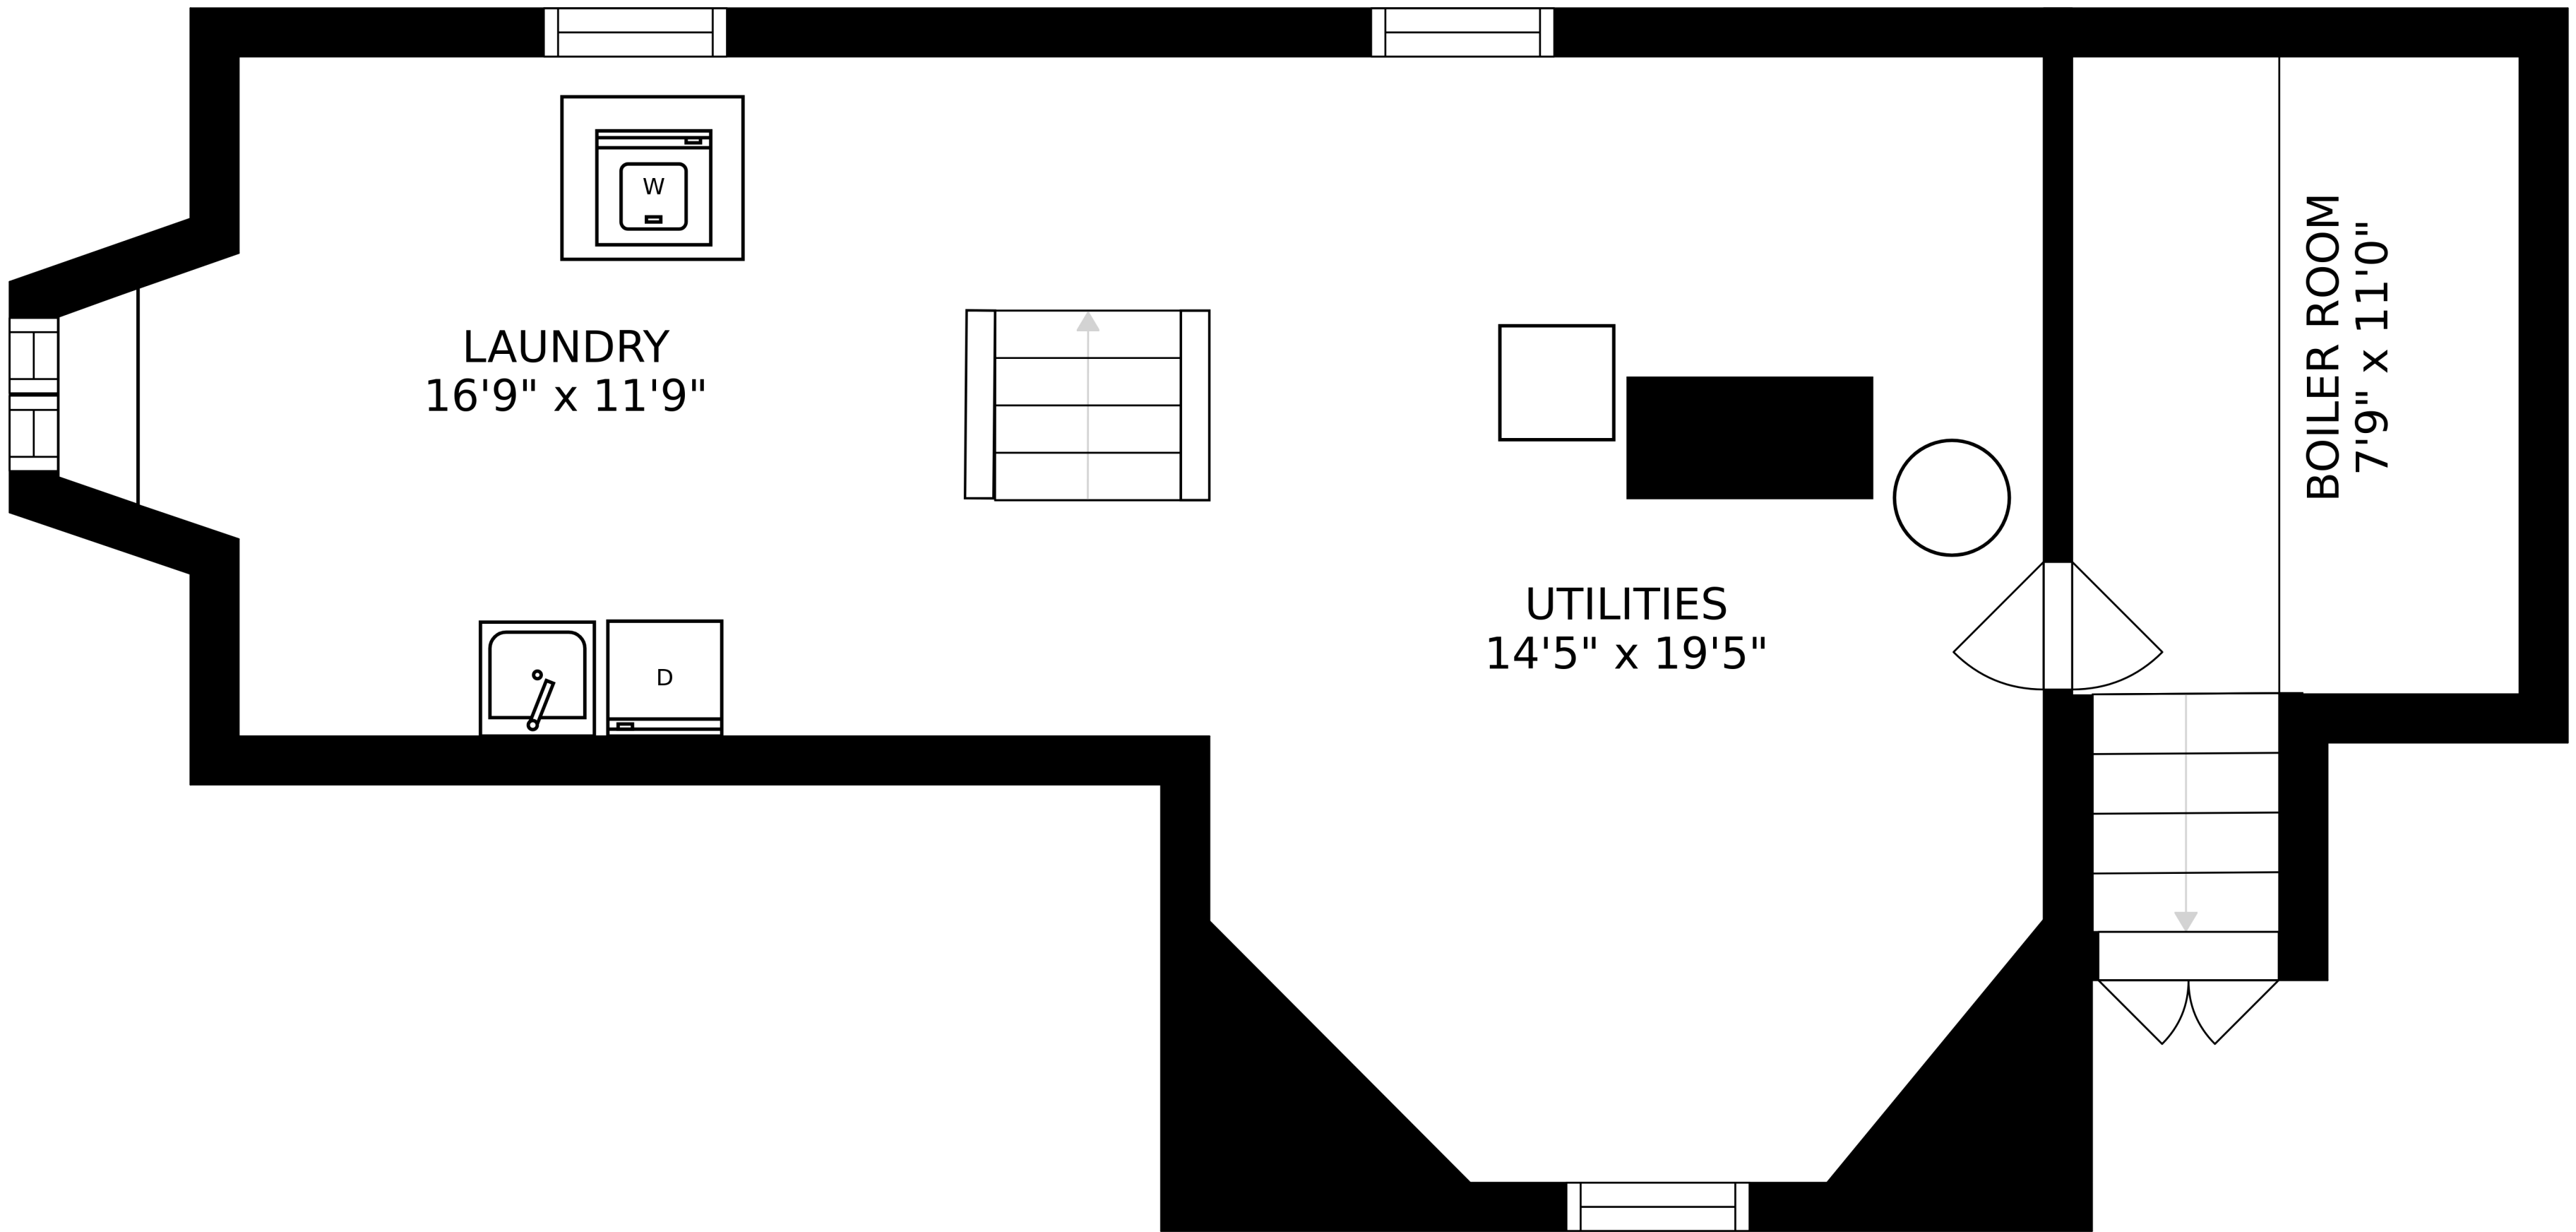

SIZES AND DIMENSIONS ARE APPROXIMATE, ACTUAL MAY VARY.

ATTIC
31'2" x 21'7"

PRIMARY BEDROOM
12'7" x 18'11"

BEDROOM
12'5" x 10'4"

BATH
6'5" x 8'6"

BEDROOM
11'2" x 10'9"

W.I.C.
3'6" x 7'4"

SIZES AND DIMENSIONS ARE APPROXIMATE, ACTUAL MAY VARY.

LAUNDRY
16'9" x 11'9"

UTILITIES
14'5" x 19'5"

BOILER ROOM
7'9" x 11'0"