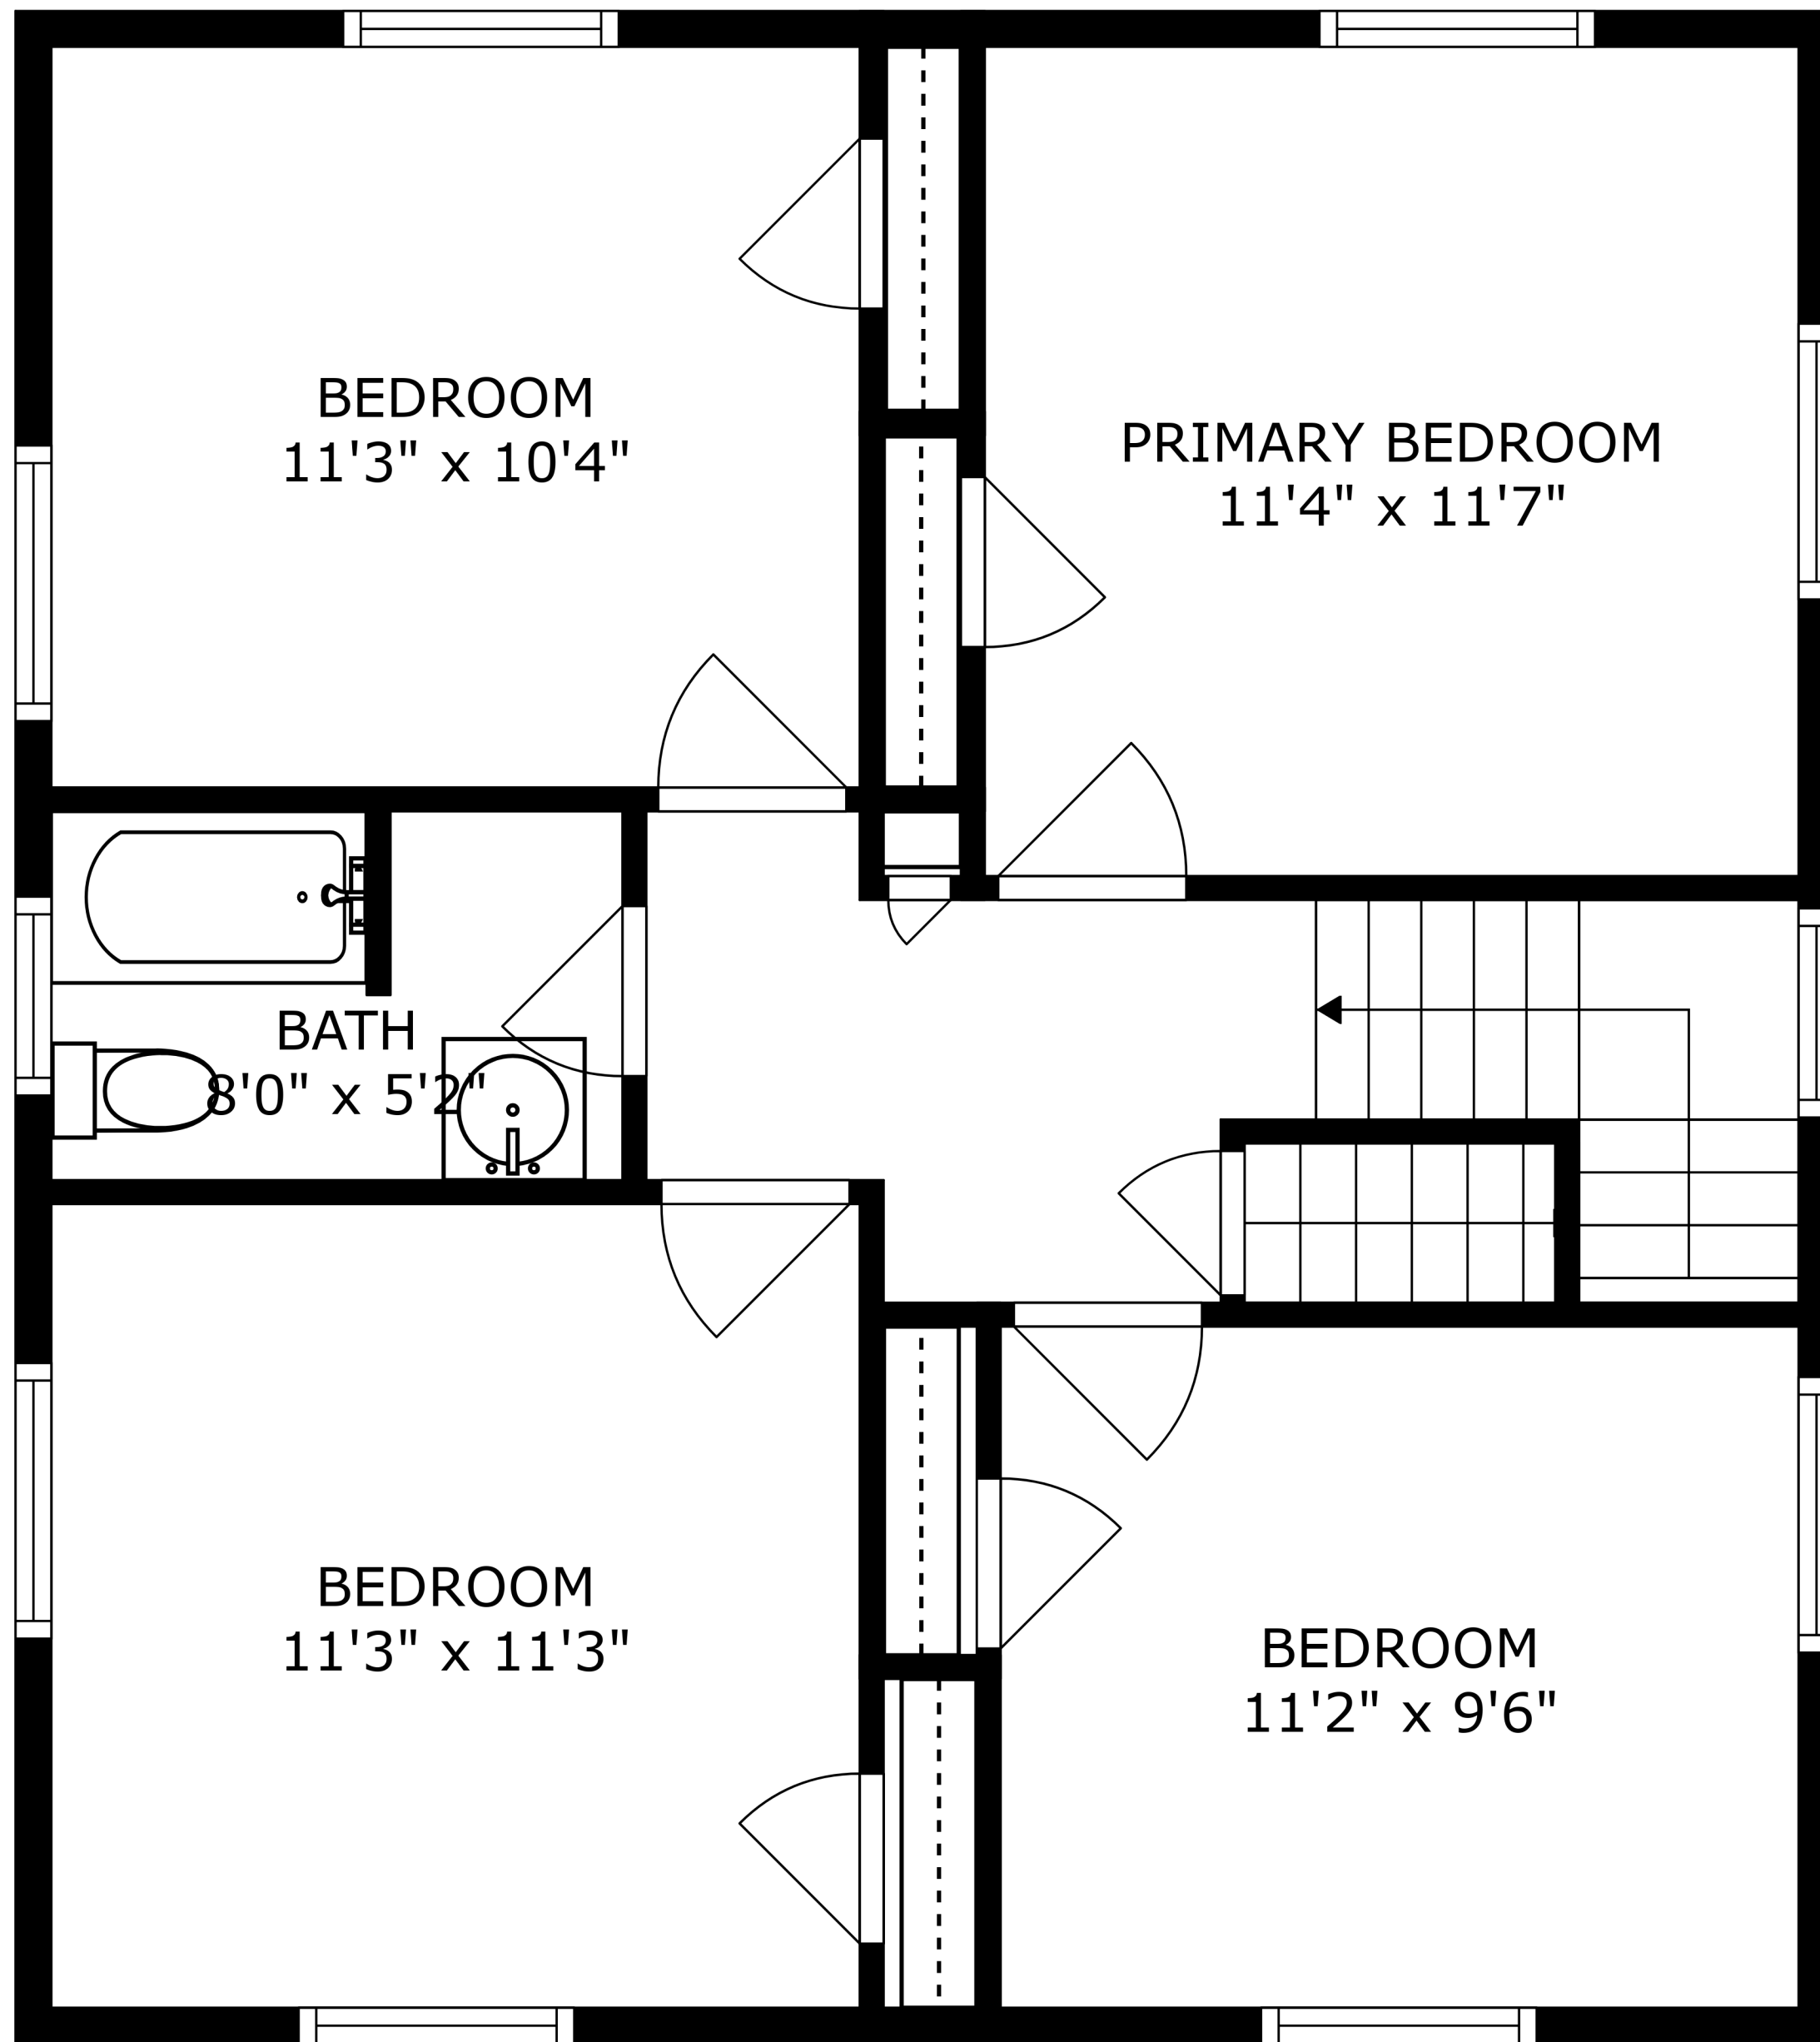

SIZES AND DIMENSIONS ARE APPROXIMATE, ACTUAL MAY VARY.

ATTIC  
24'5" x 27'4"

SIZES AND DIMENSIONS ARE APPROXIMATE, ACTUAL MAY VARY.

SIZES AND DIMENSIONS ARE APPROXIMATE, ACTUAL MAY VARY.

SIZES AND DIMENSIONS ARE APPROXIMATE, ACTUAL MAY VARY.

SIZES AND DIMENSIONS ARE APPROXIMATE, ACTUAL MAY VARY.