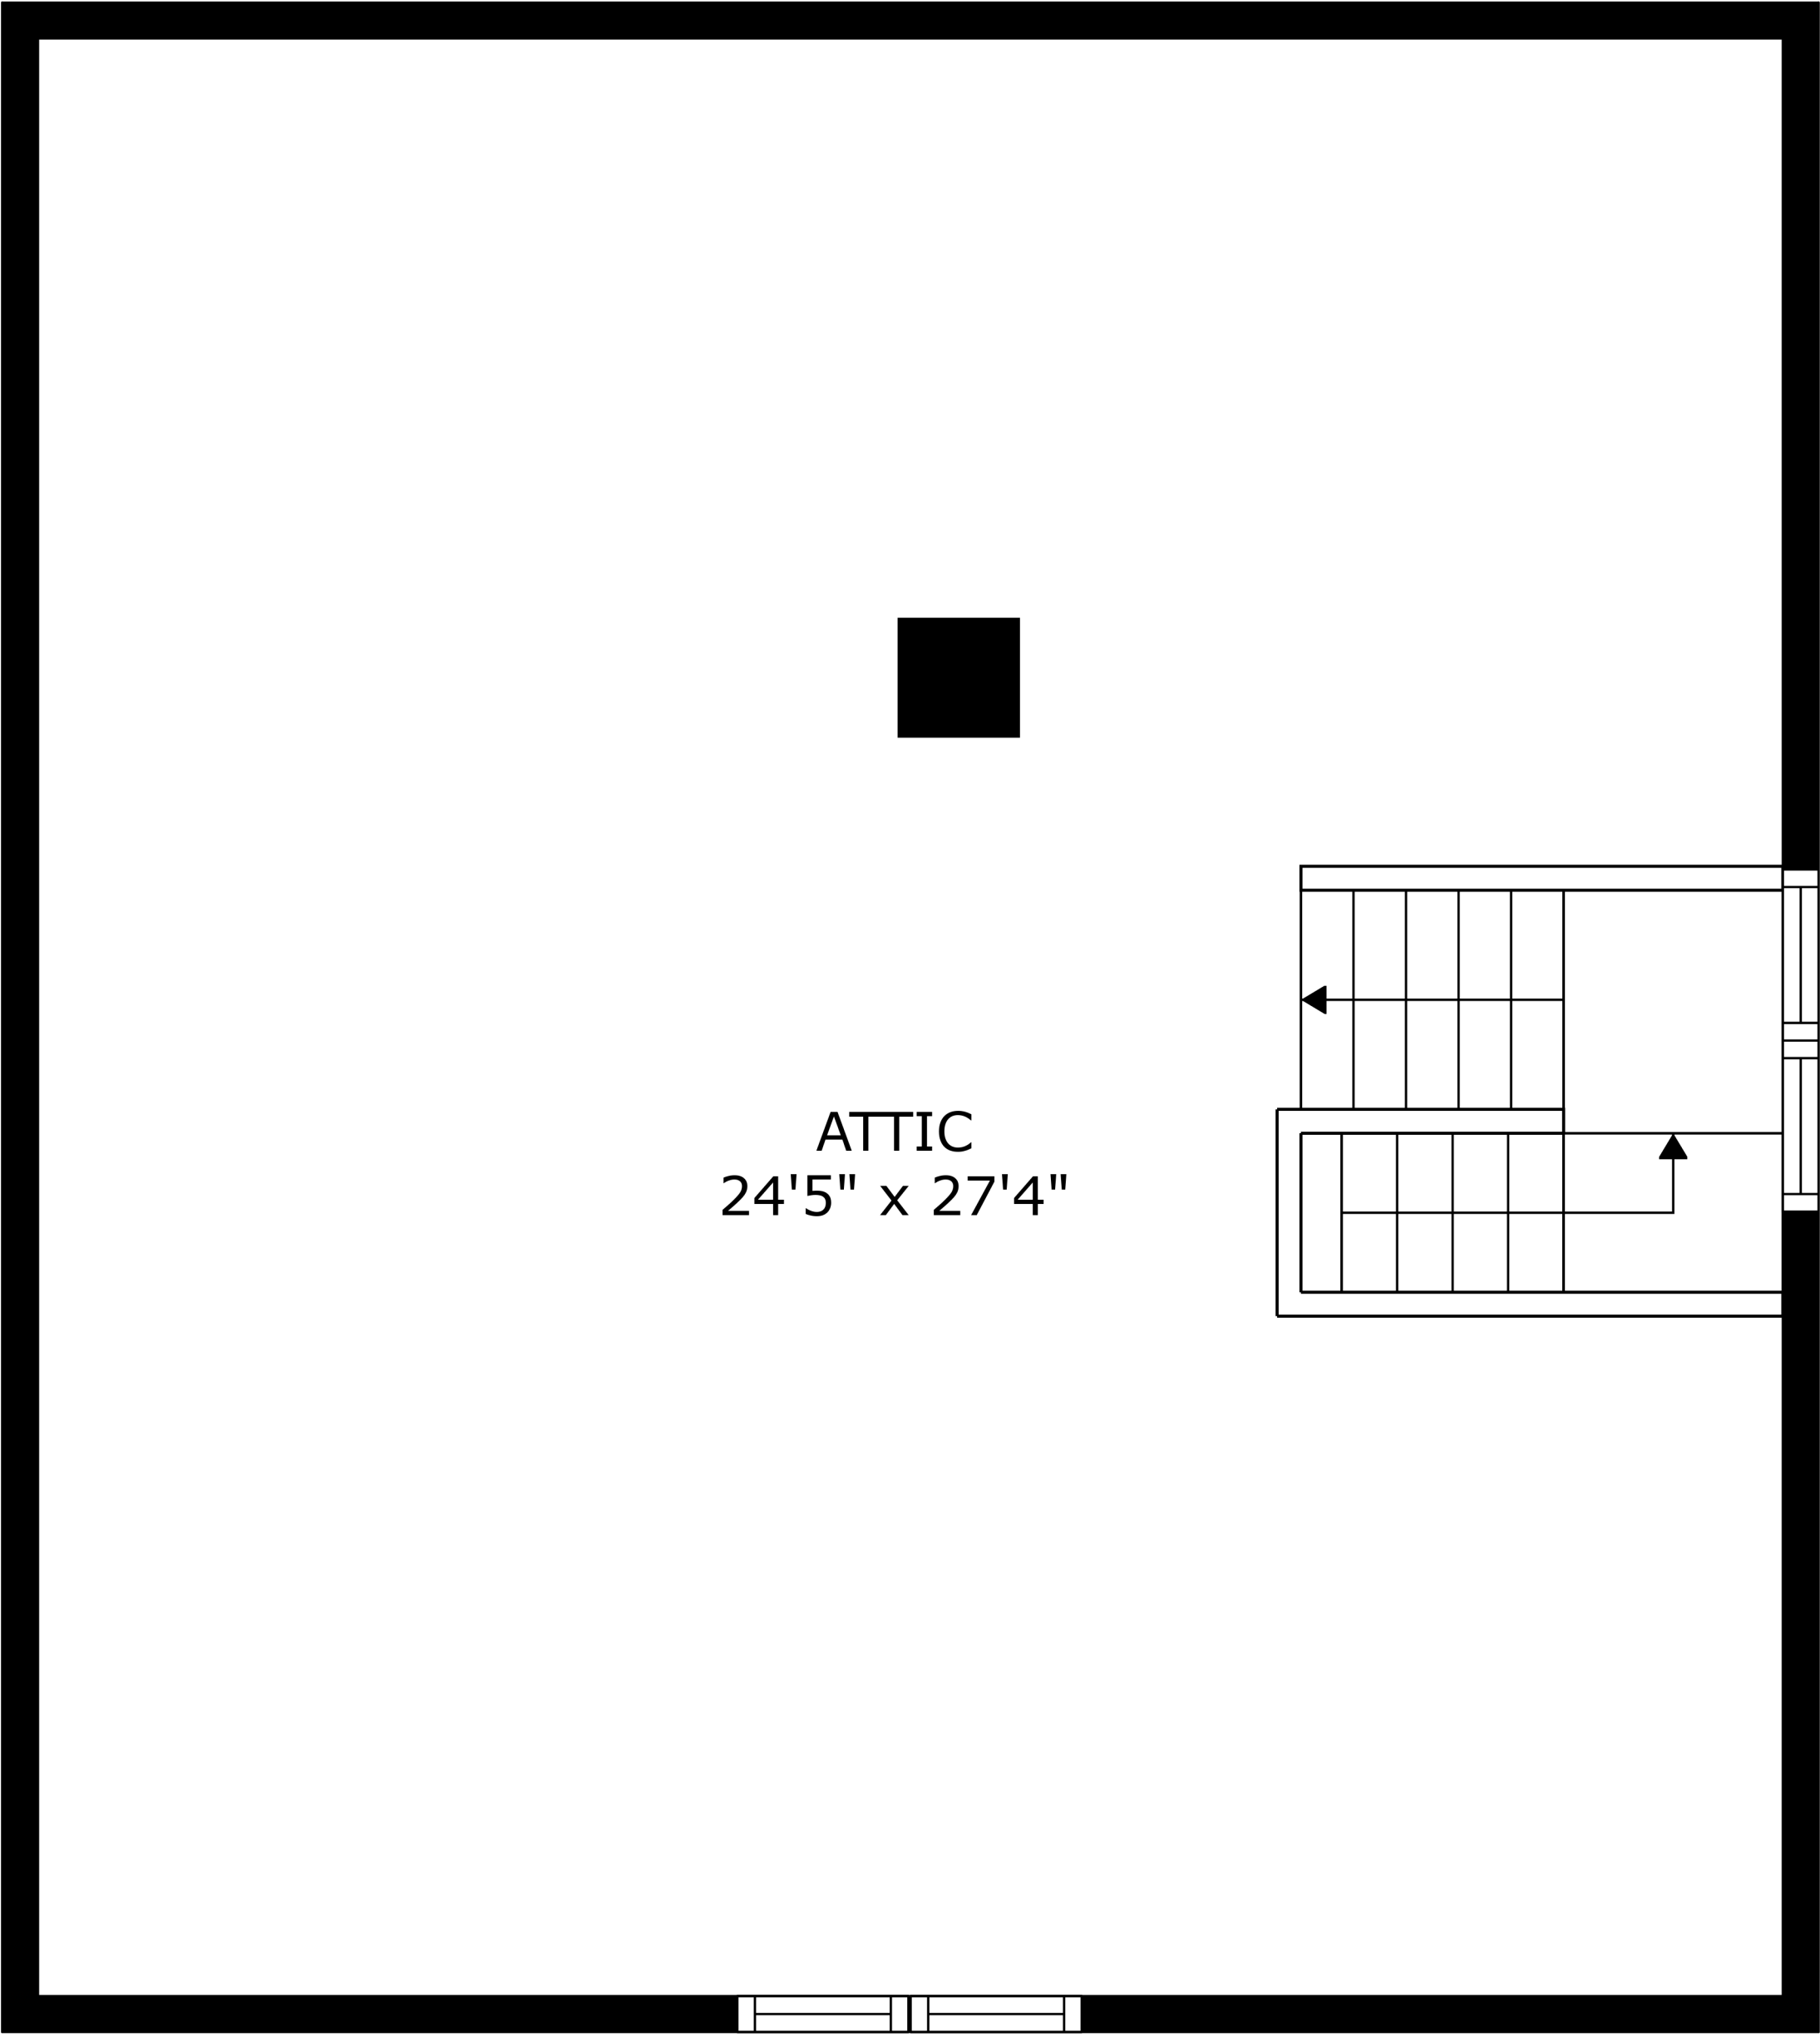

SIZES AND DIMENSIONS ARE APPROXIMATE, ACTUAL MAY VARY.

ATTIC  
24'5" x 27'4"

SIZES AND DIMENSIONS ARE APPROXIMATE, ACTUAL MAY VARY.

SIZES AND DIMENSIONS ARE APPROXIMATE, ACTUAL MAY VARY.

SIZES AND DIMENSIONS ARE APPROXIMATE, ACTUAL MAY VARY.

SIZES AND DIMENSIONS ARE APPROXIMATE, ACTUAL MAY VARY.