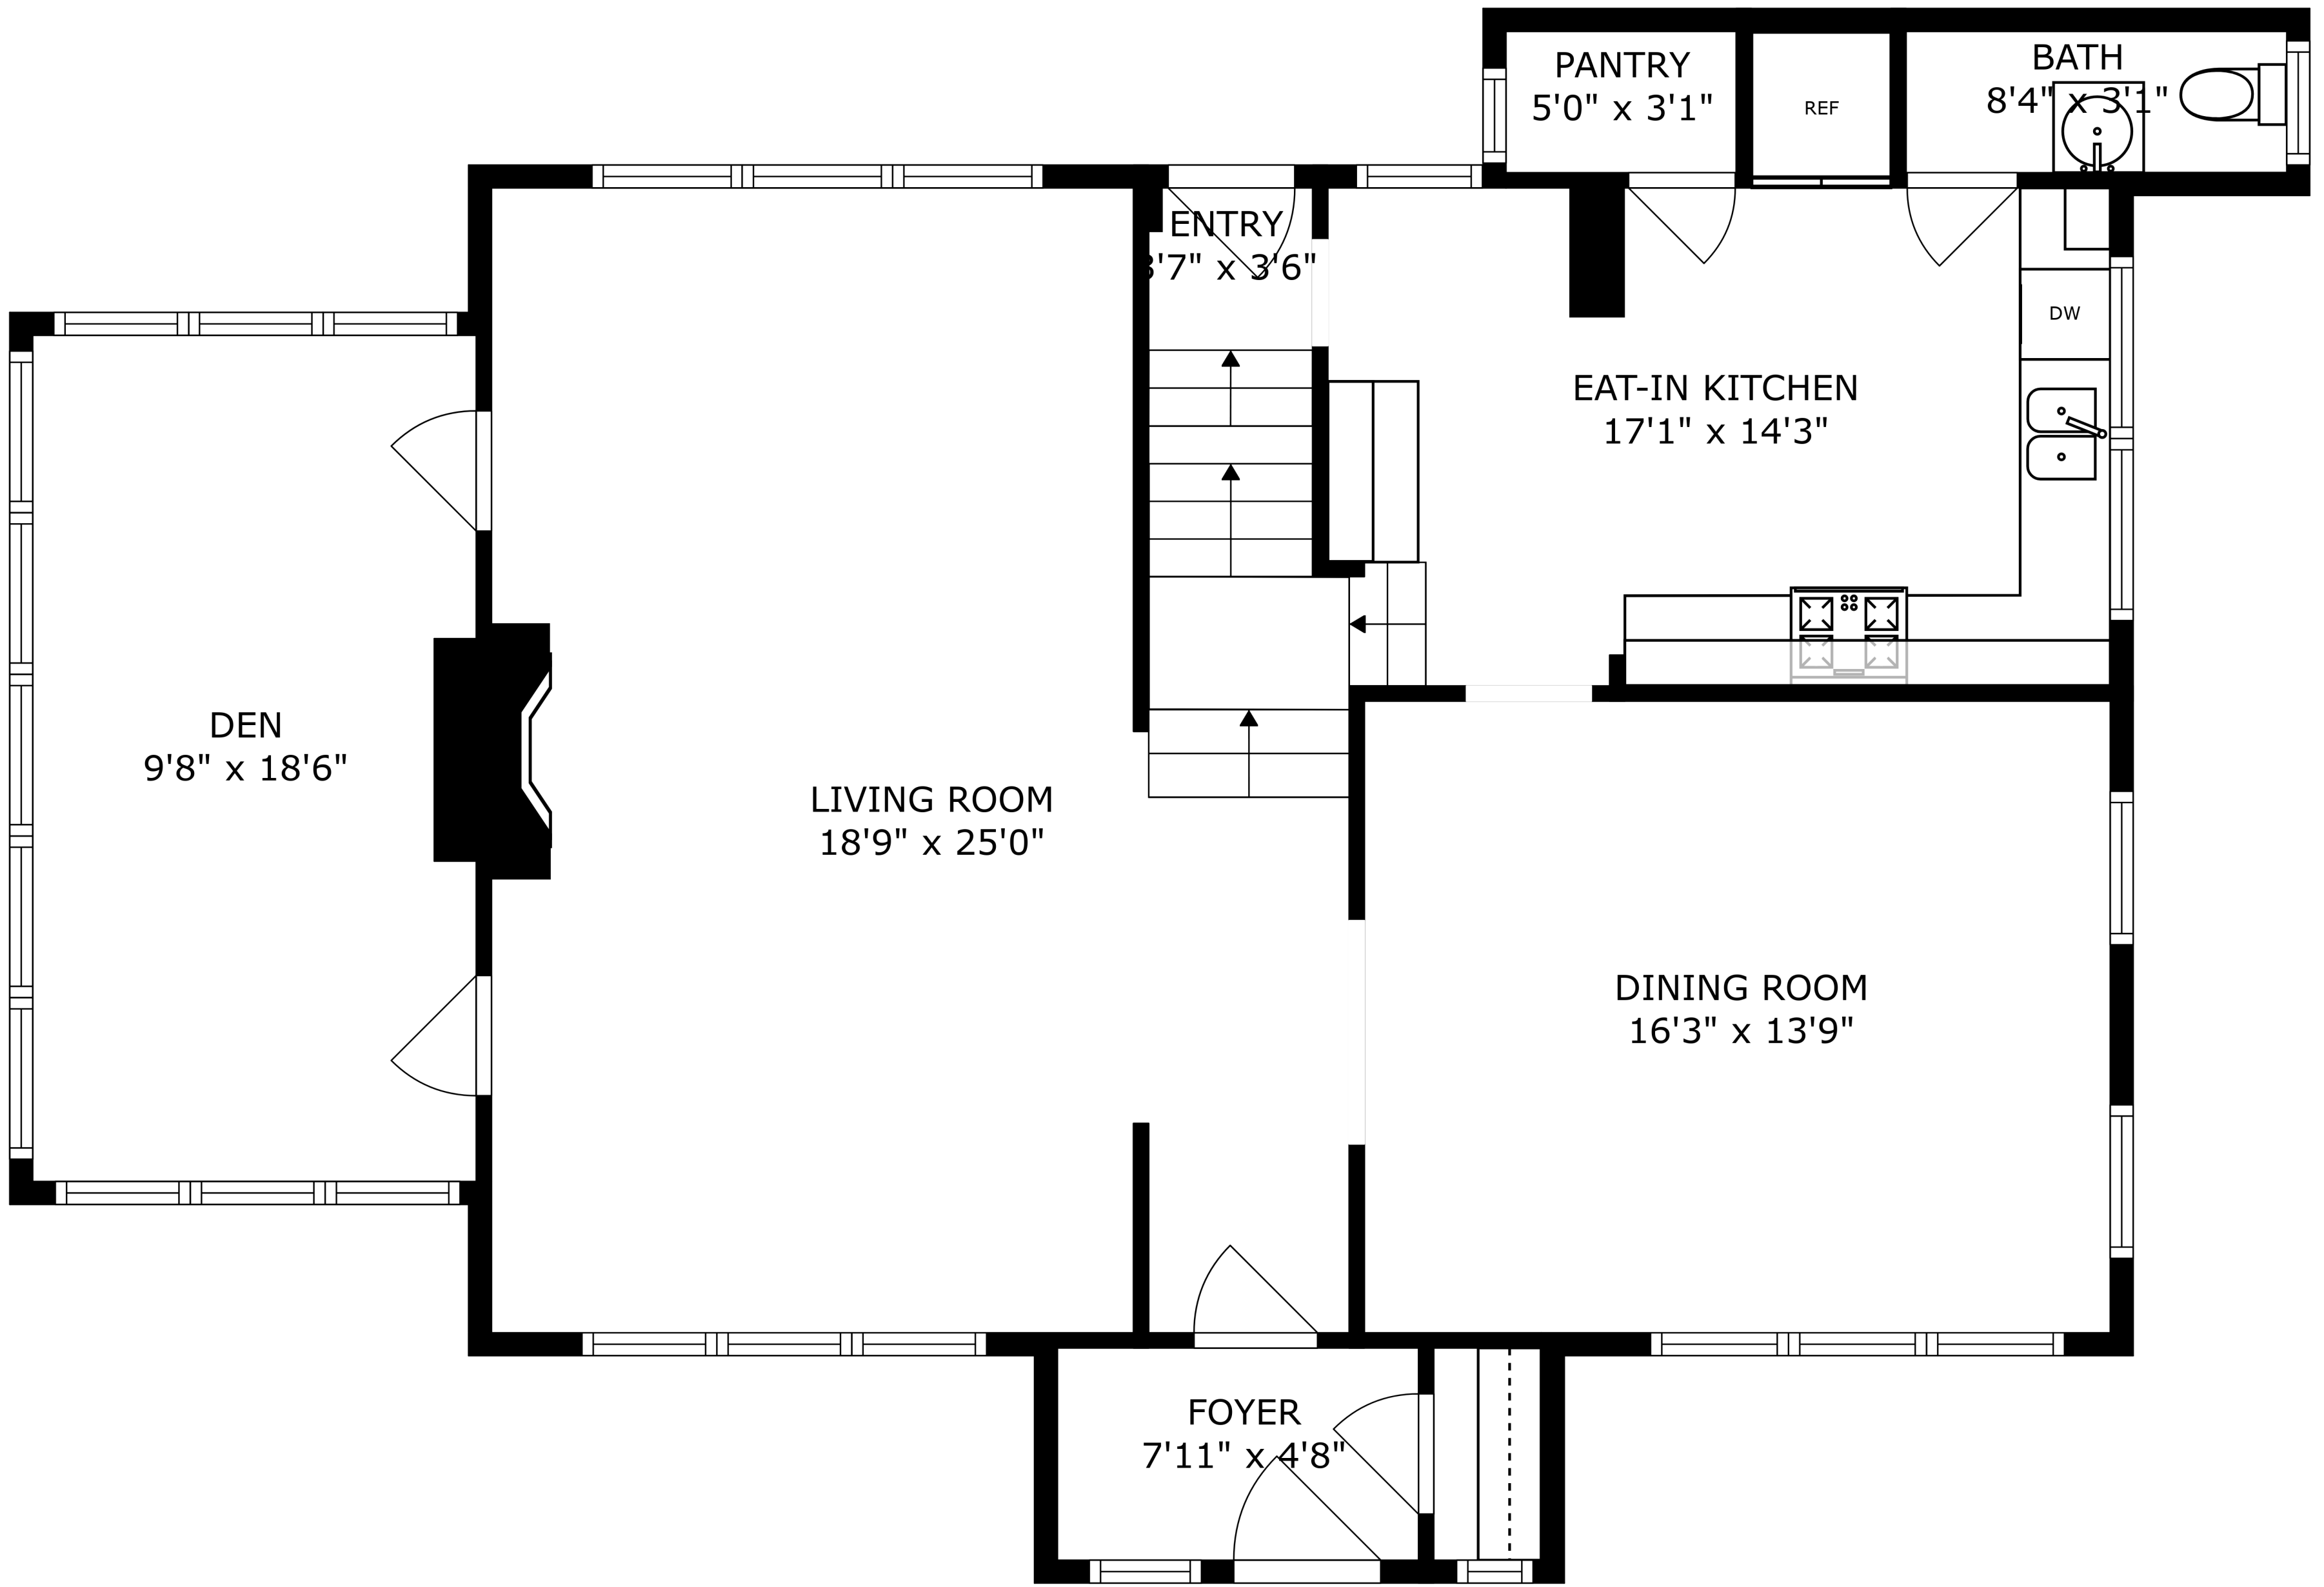

BASEMENT

STORAGE  
5'6" x 14'8"

ROOM  
17'11" x 14'8"

ROOM  
10'8" x 13'10"

SIZES AND DIMENSIONS ARE APPROXIMATE, ACTUAL MAY VARY.

SIZES AND DIMENSIONS ARE APPROXIMATE, ACTUAL MAY VARY.

ELECTRICAL ROOM  
12'7" x 15'6"

ROOM  
4'11" x 7'0"

LAUNDRY  
15'6" x 9'9"

RECREATION ROOM  
32'4" x 12'7"

SIZES AND DIMENSIONS ARE APPROXIMATE, ACTUAL MAY VARY.