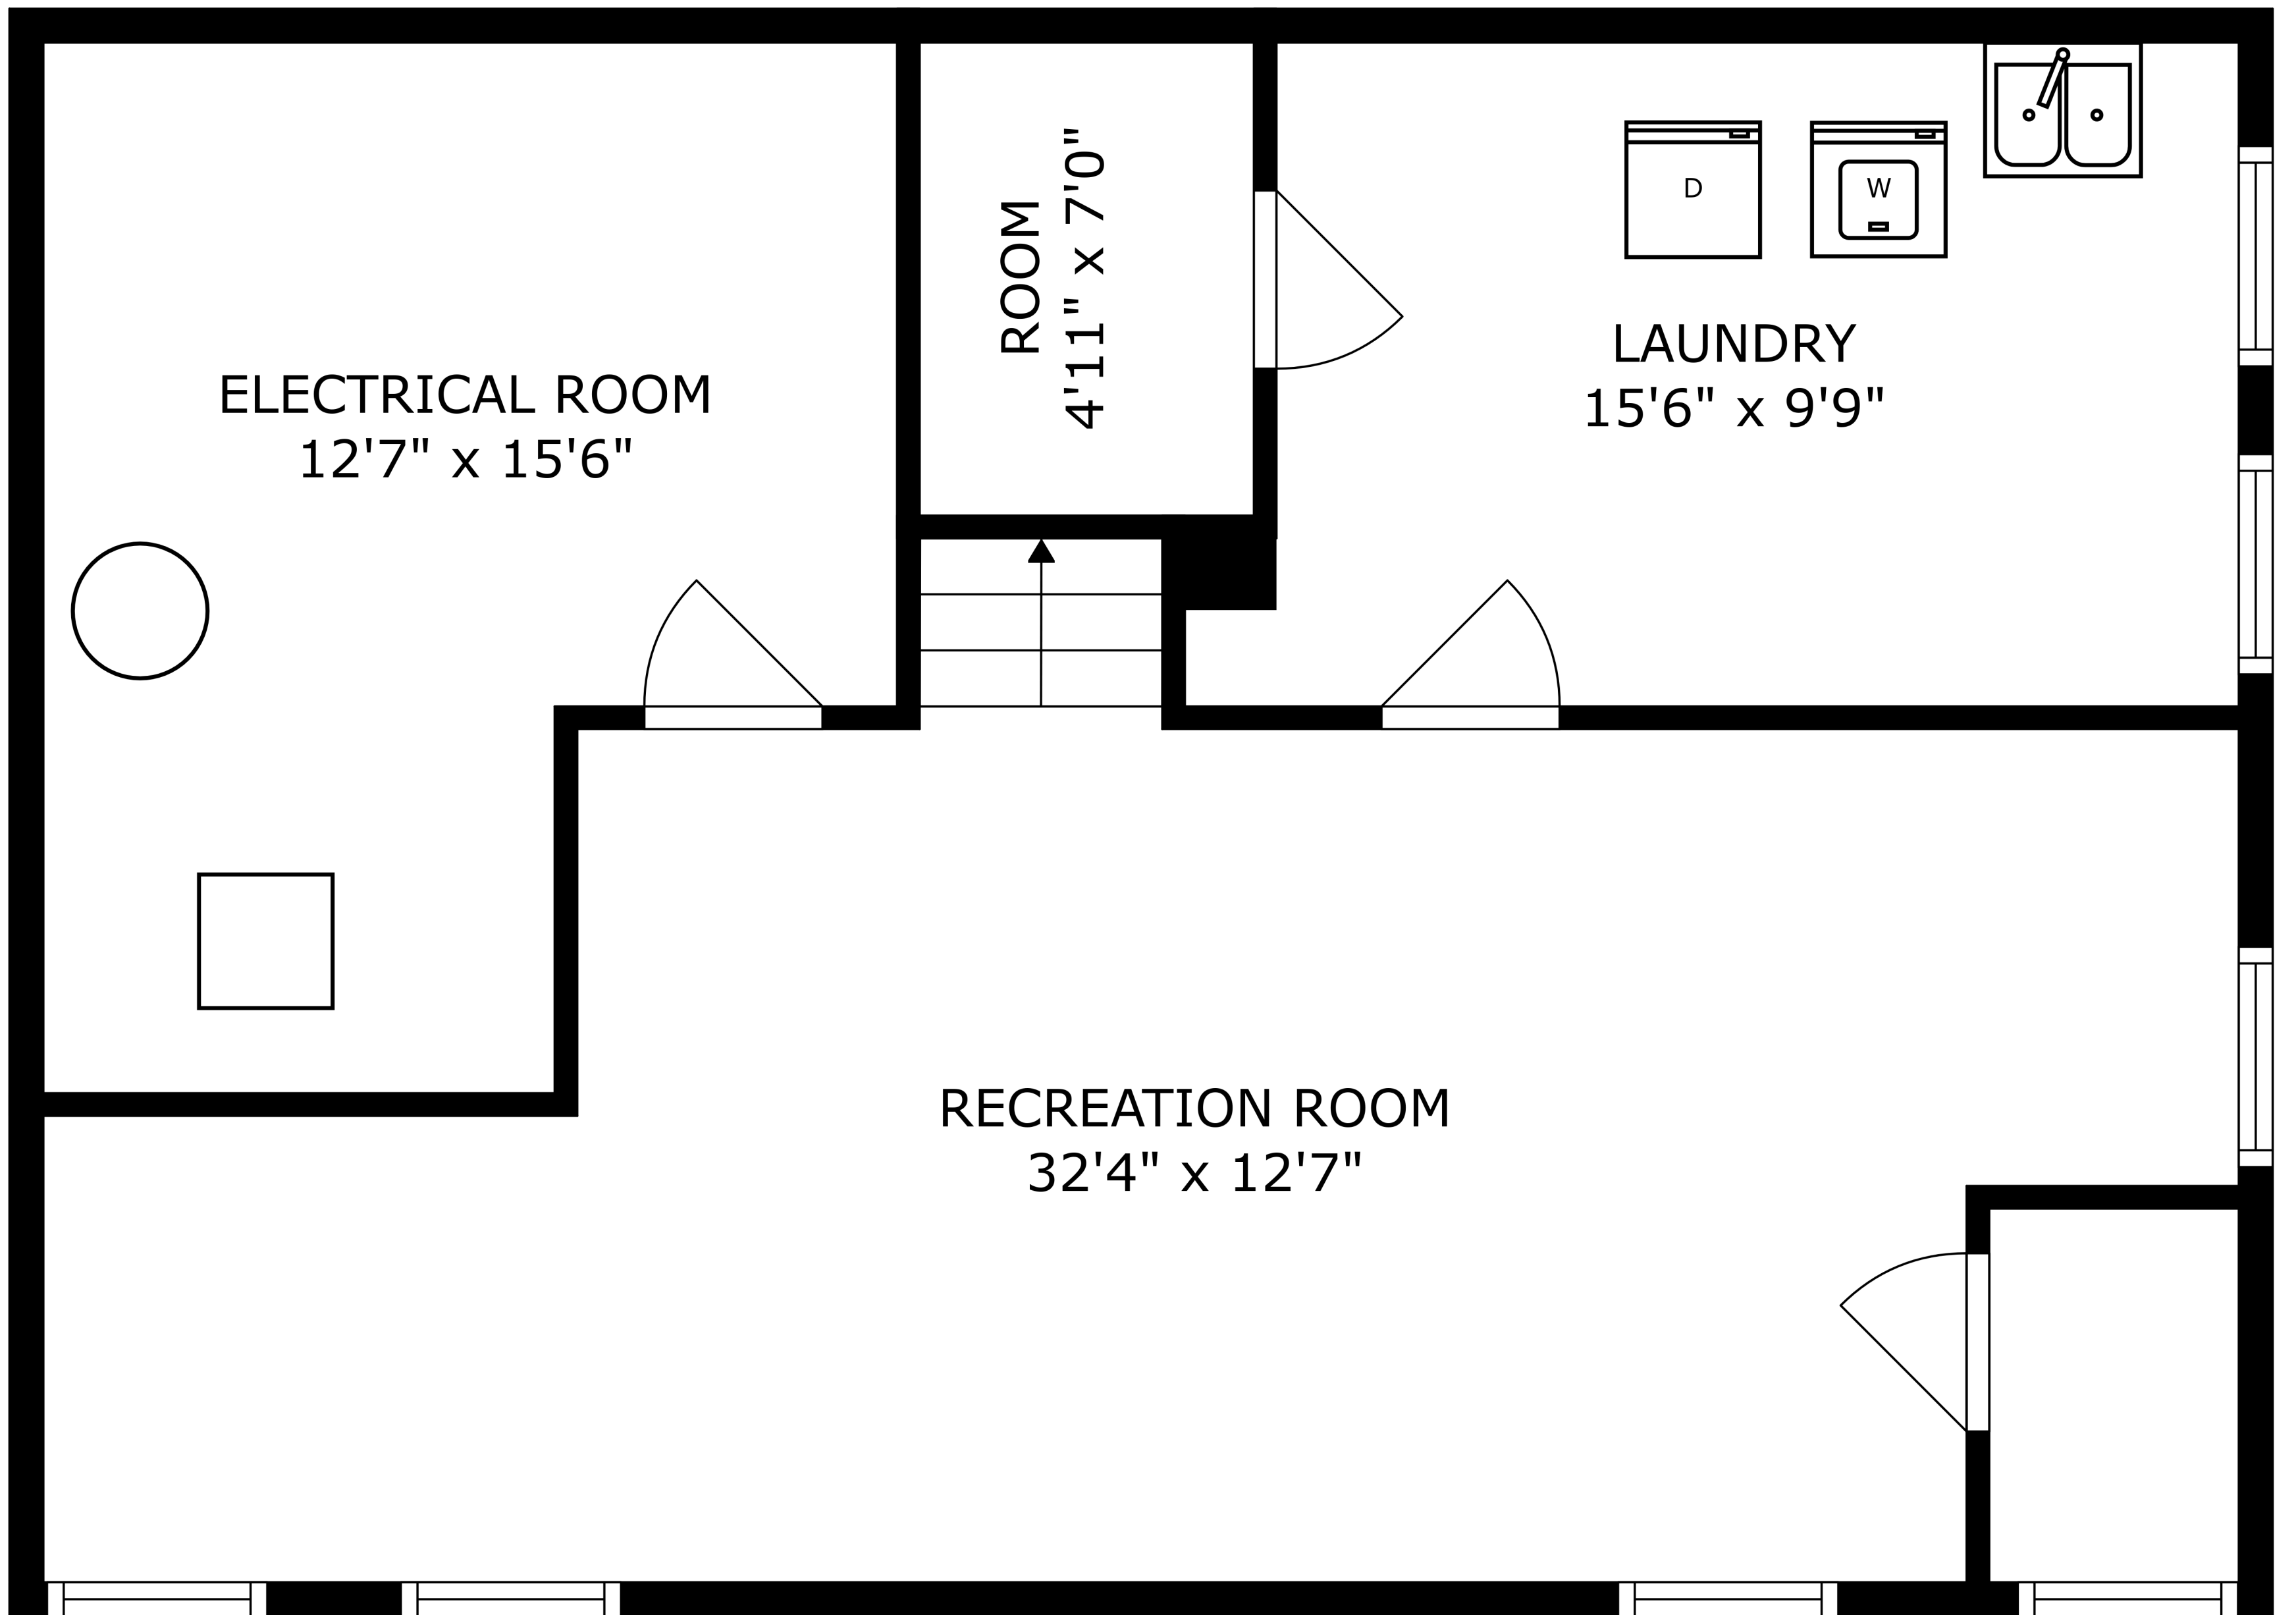

BASEMENT

STORAGE  
5'6" x 14'8"

ROOM  
17'11" x 14'8"

ROOM  
10'8" x 13'10"

SIZES AND DIMENSIONS ARE APPROXIMATE, ACTUAL MAY VARY.

SIZES AND DIMENSIONS ARE APPROXIMATE, ACTUAL MAY VARY.

ELECTRICAL ROOM  
12'7" x 15'6"

ROOM  
4'11" x 7'0"

LAUNDRY  
15'6" x 9'9"

RECREATION ROOM  
32'4" x 12'7"

SIZES AND DIMENSIONS ARE APPROXIMATE, ACTUAL MAY VARY.