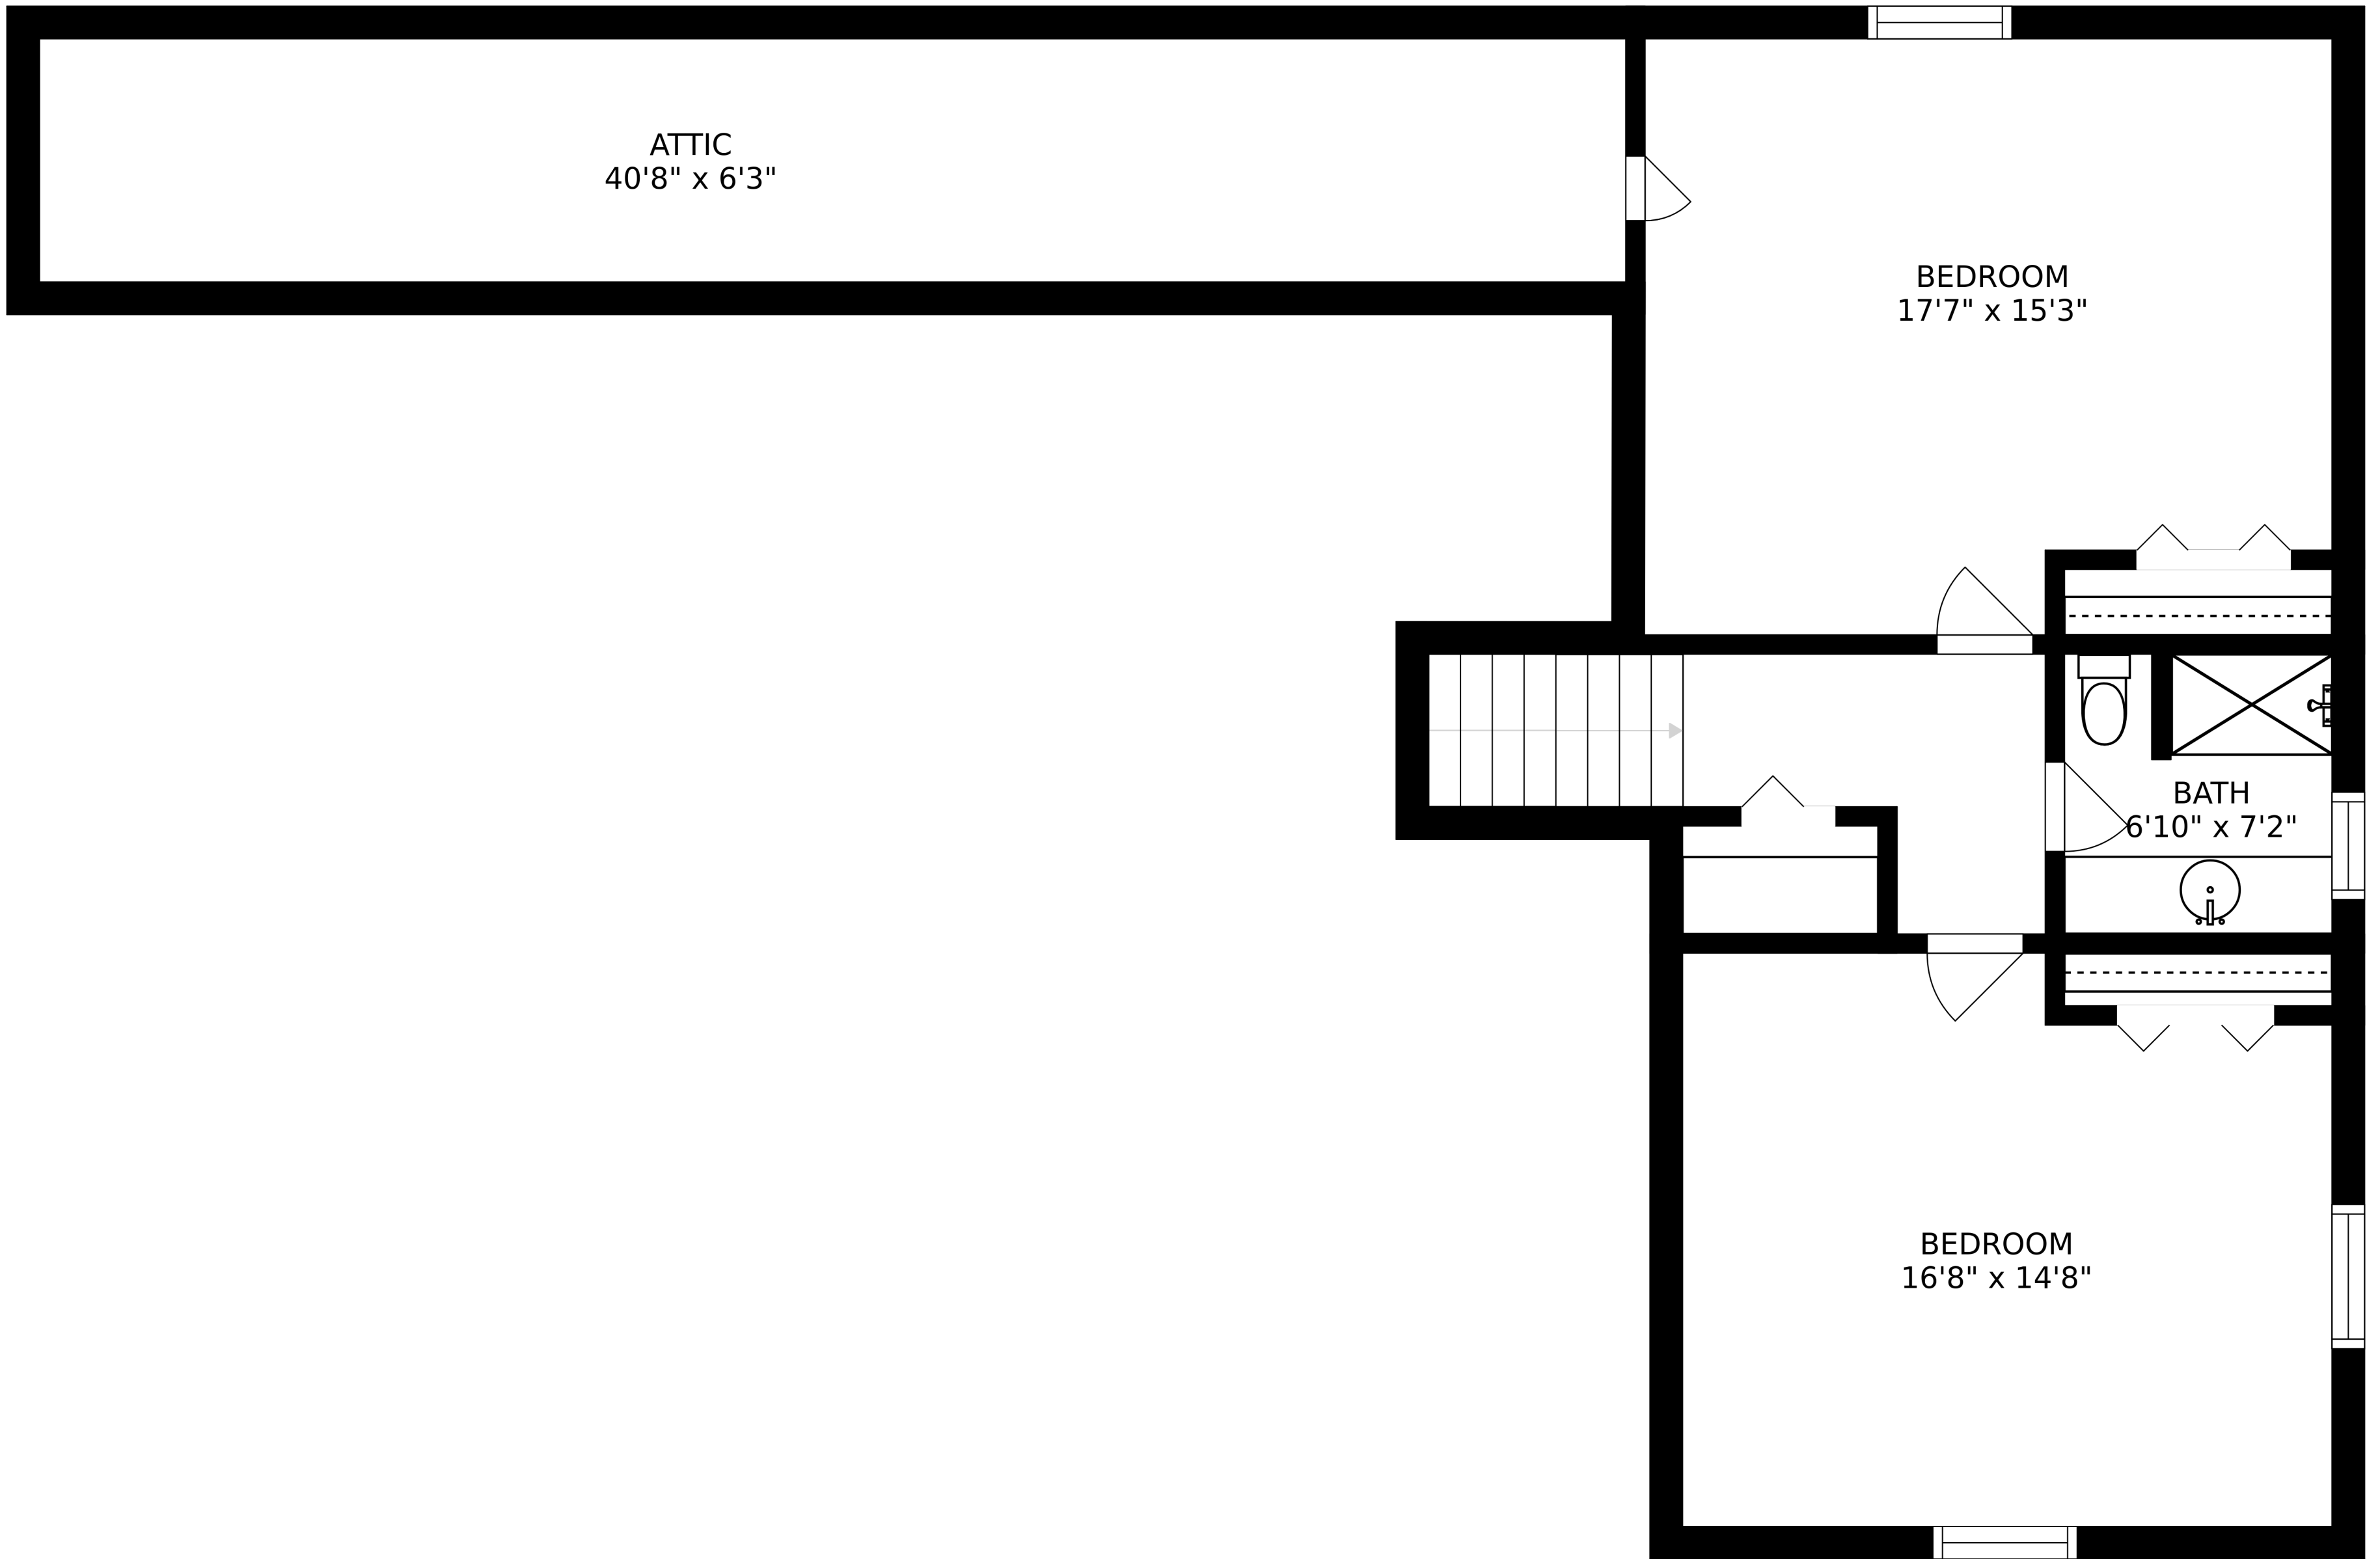

FLOOR 1

FLOOR 2

SIZES AND DIMENSIONS ARE APPROXIMATE, ACTUAL MAY VARY.

ATTIC
40'8" x 6'3"

BEDROOM
17'7" x 15'3"

BATH
6'10" x 7'2"

BEDROOM
16'8" x 14'8"

SIZES AND DIMENSIONS ARE APPROXIMATE, ACTUAL MAY VARY.