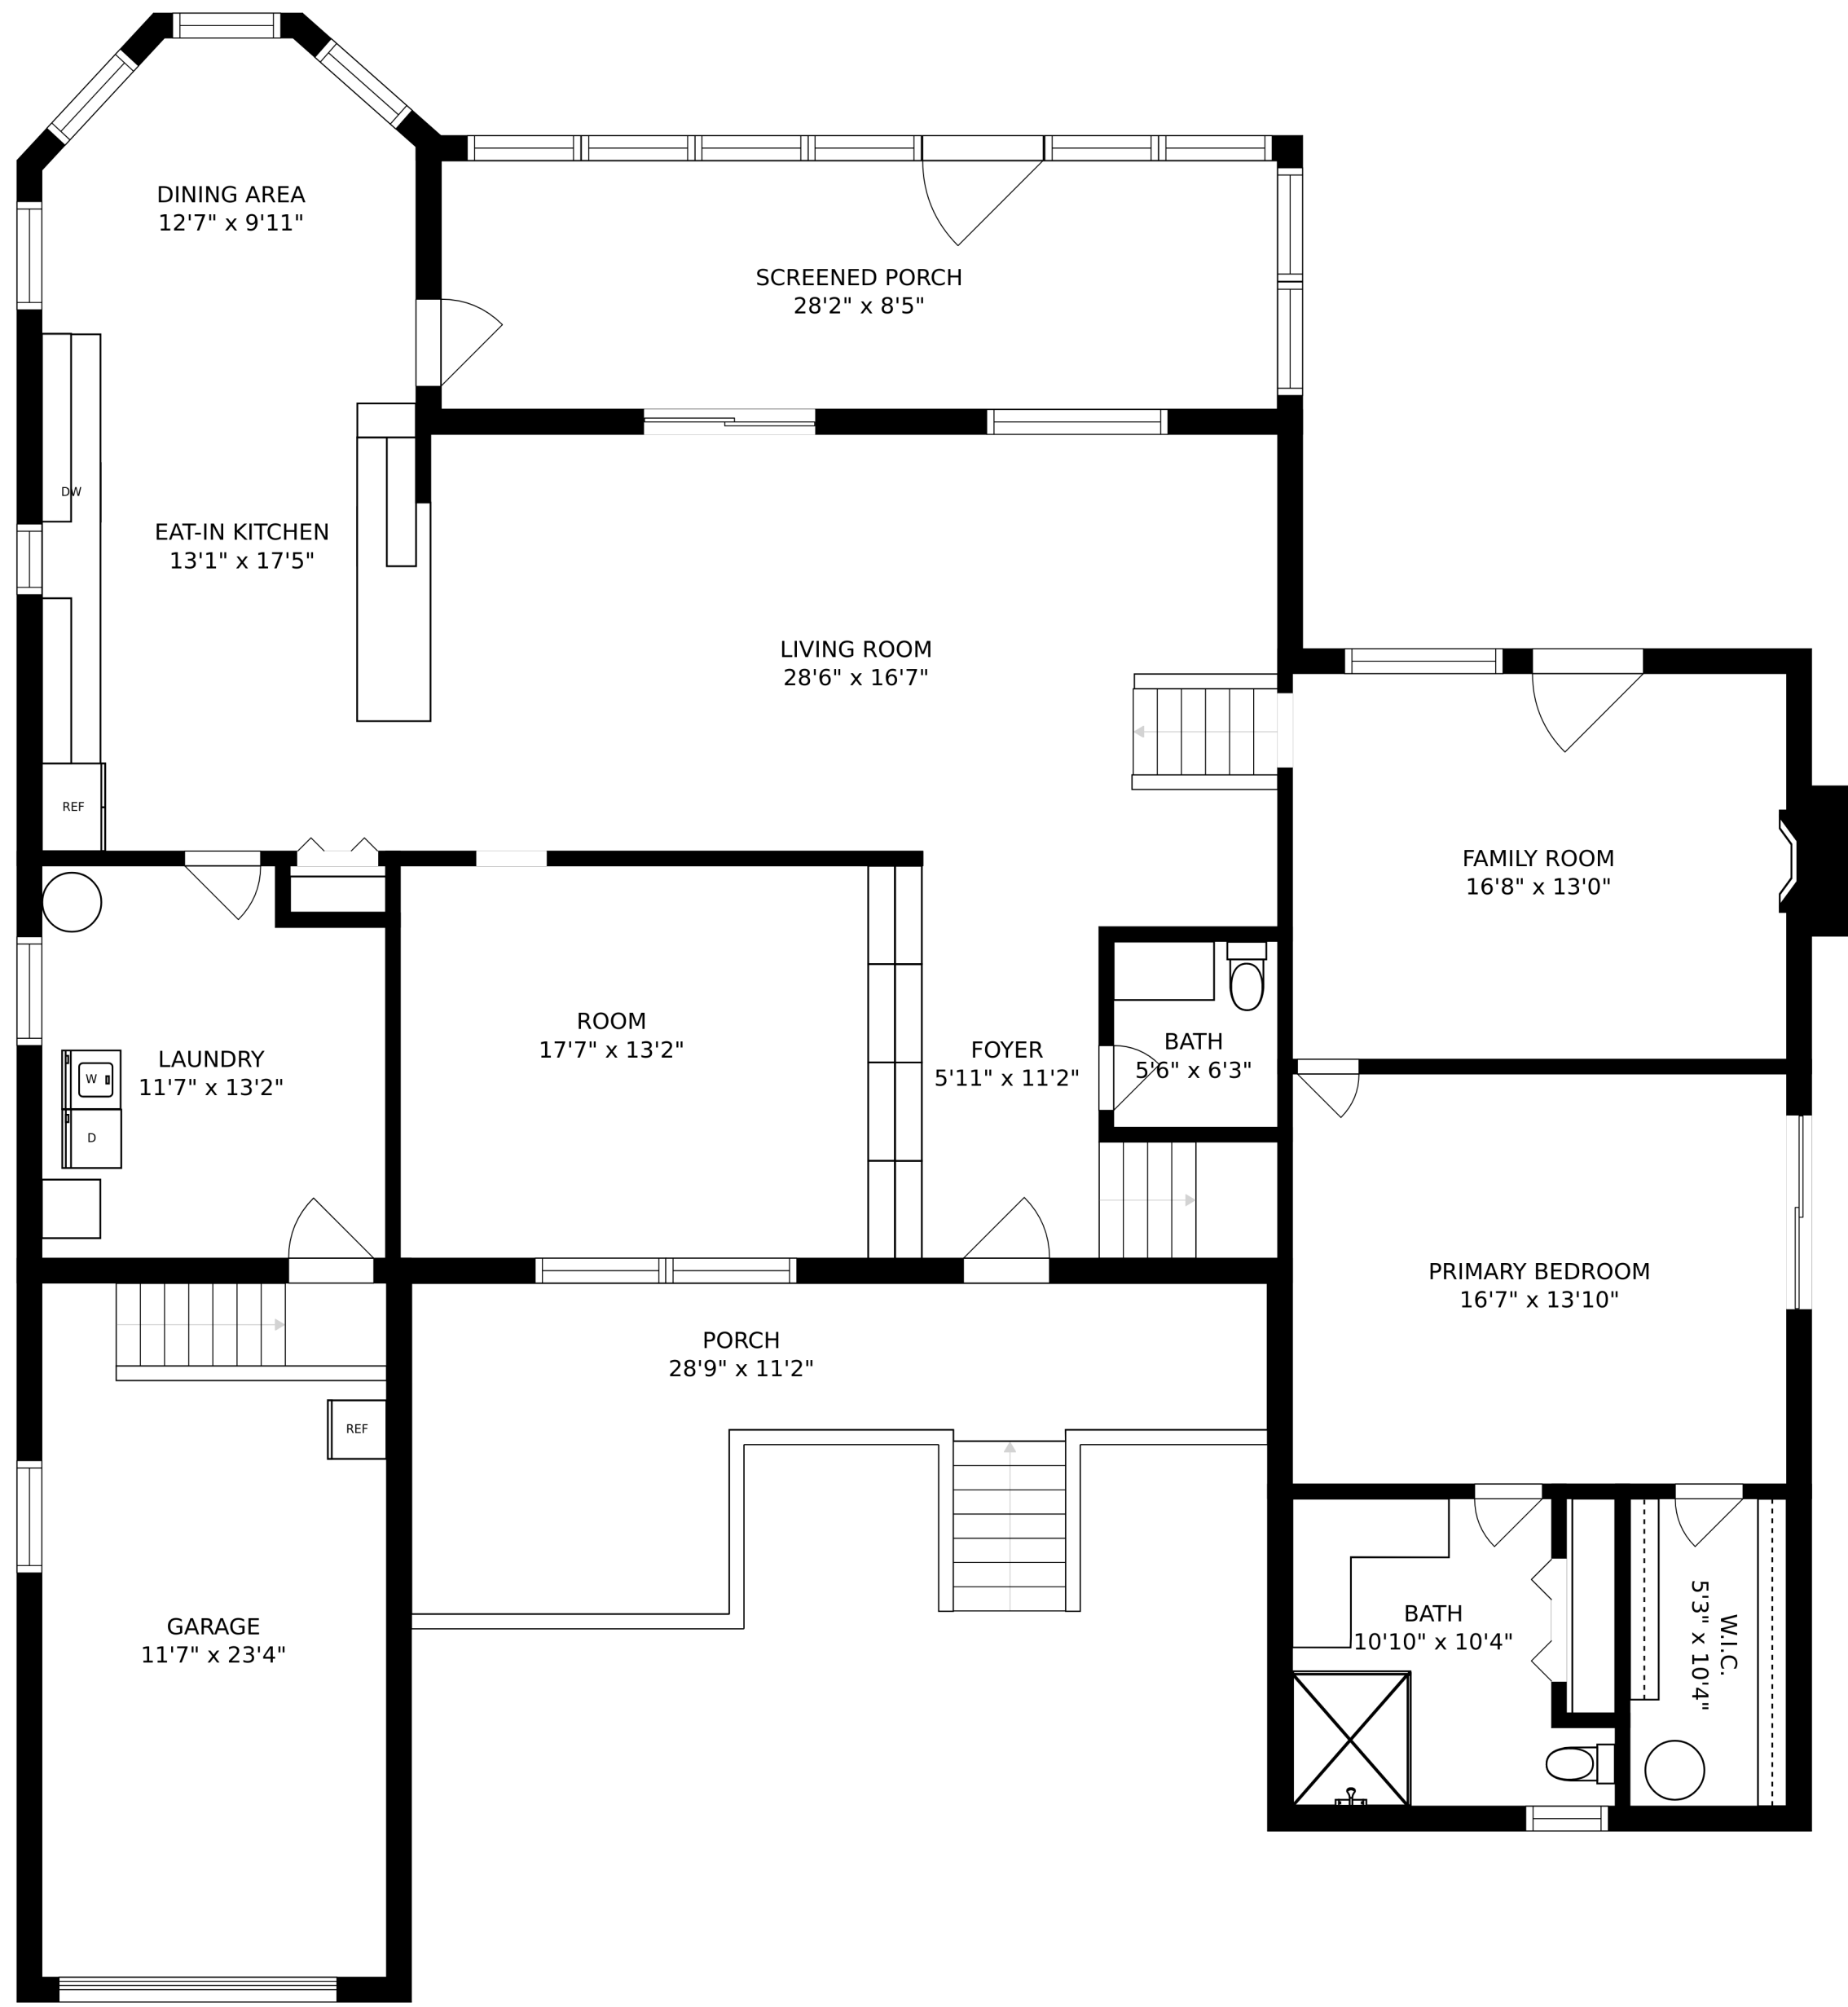

FLOOR 1

FLOOR 2

SIZES AND DIMENSIONS ARE APPROXIMATE, ACTUAL MAY VARY.

ATTIC
40'8" x 6'3"

BEDROOM
17'7" x 15'3"

BATH
6'10" x 7'2"

BEDROOM
16'8" x 14'8"

SIZES AND DIMENSIONS ARE APPROXIMATE, ACTUAL MAY VARY.