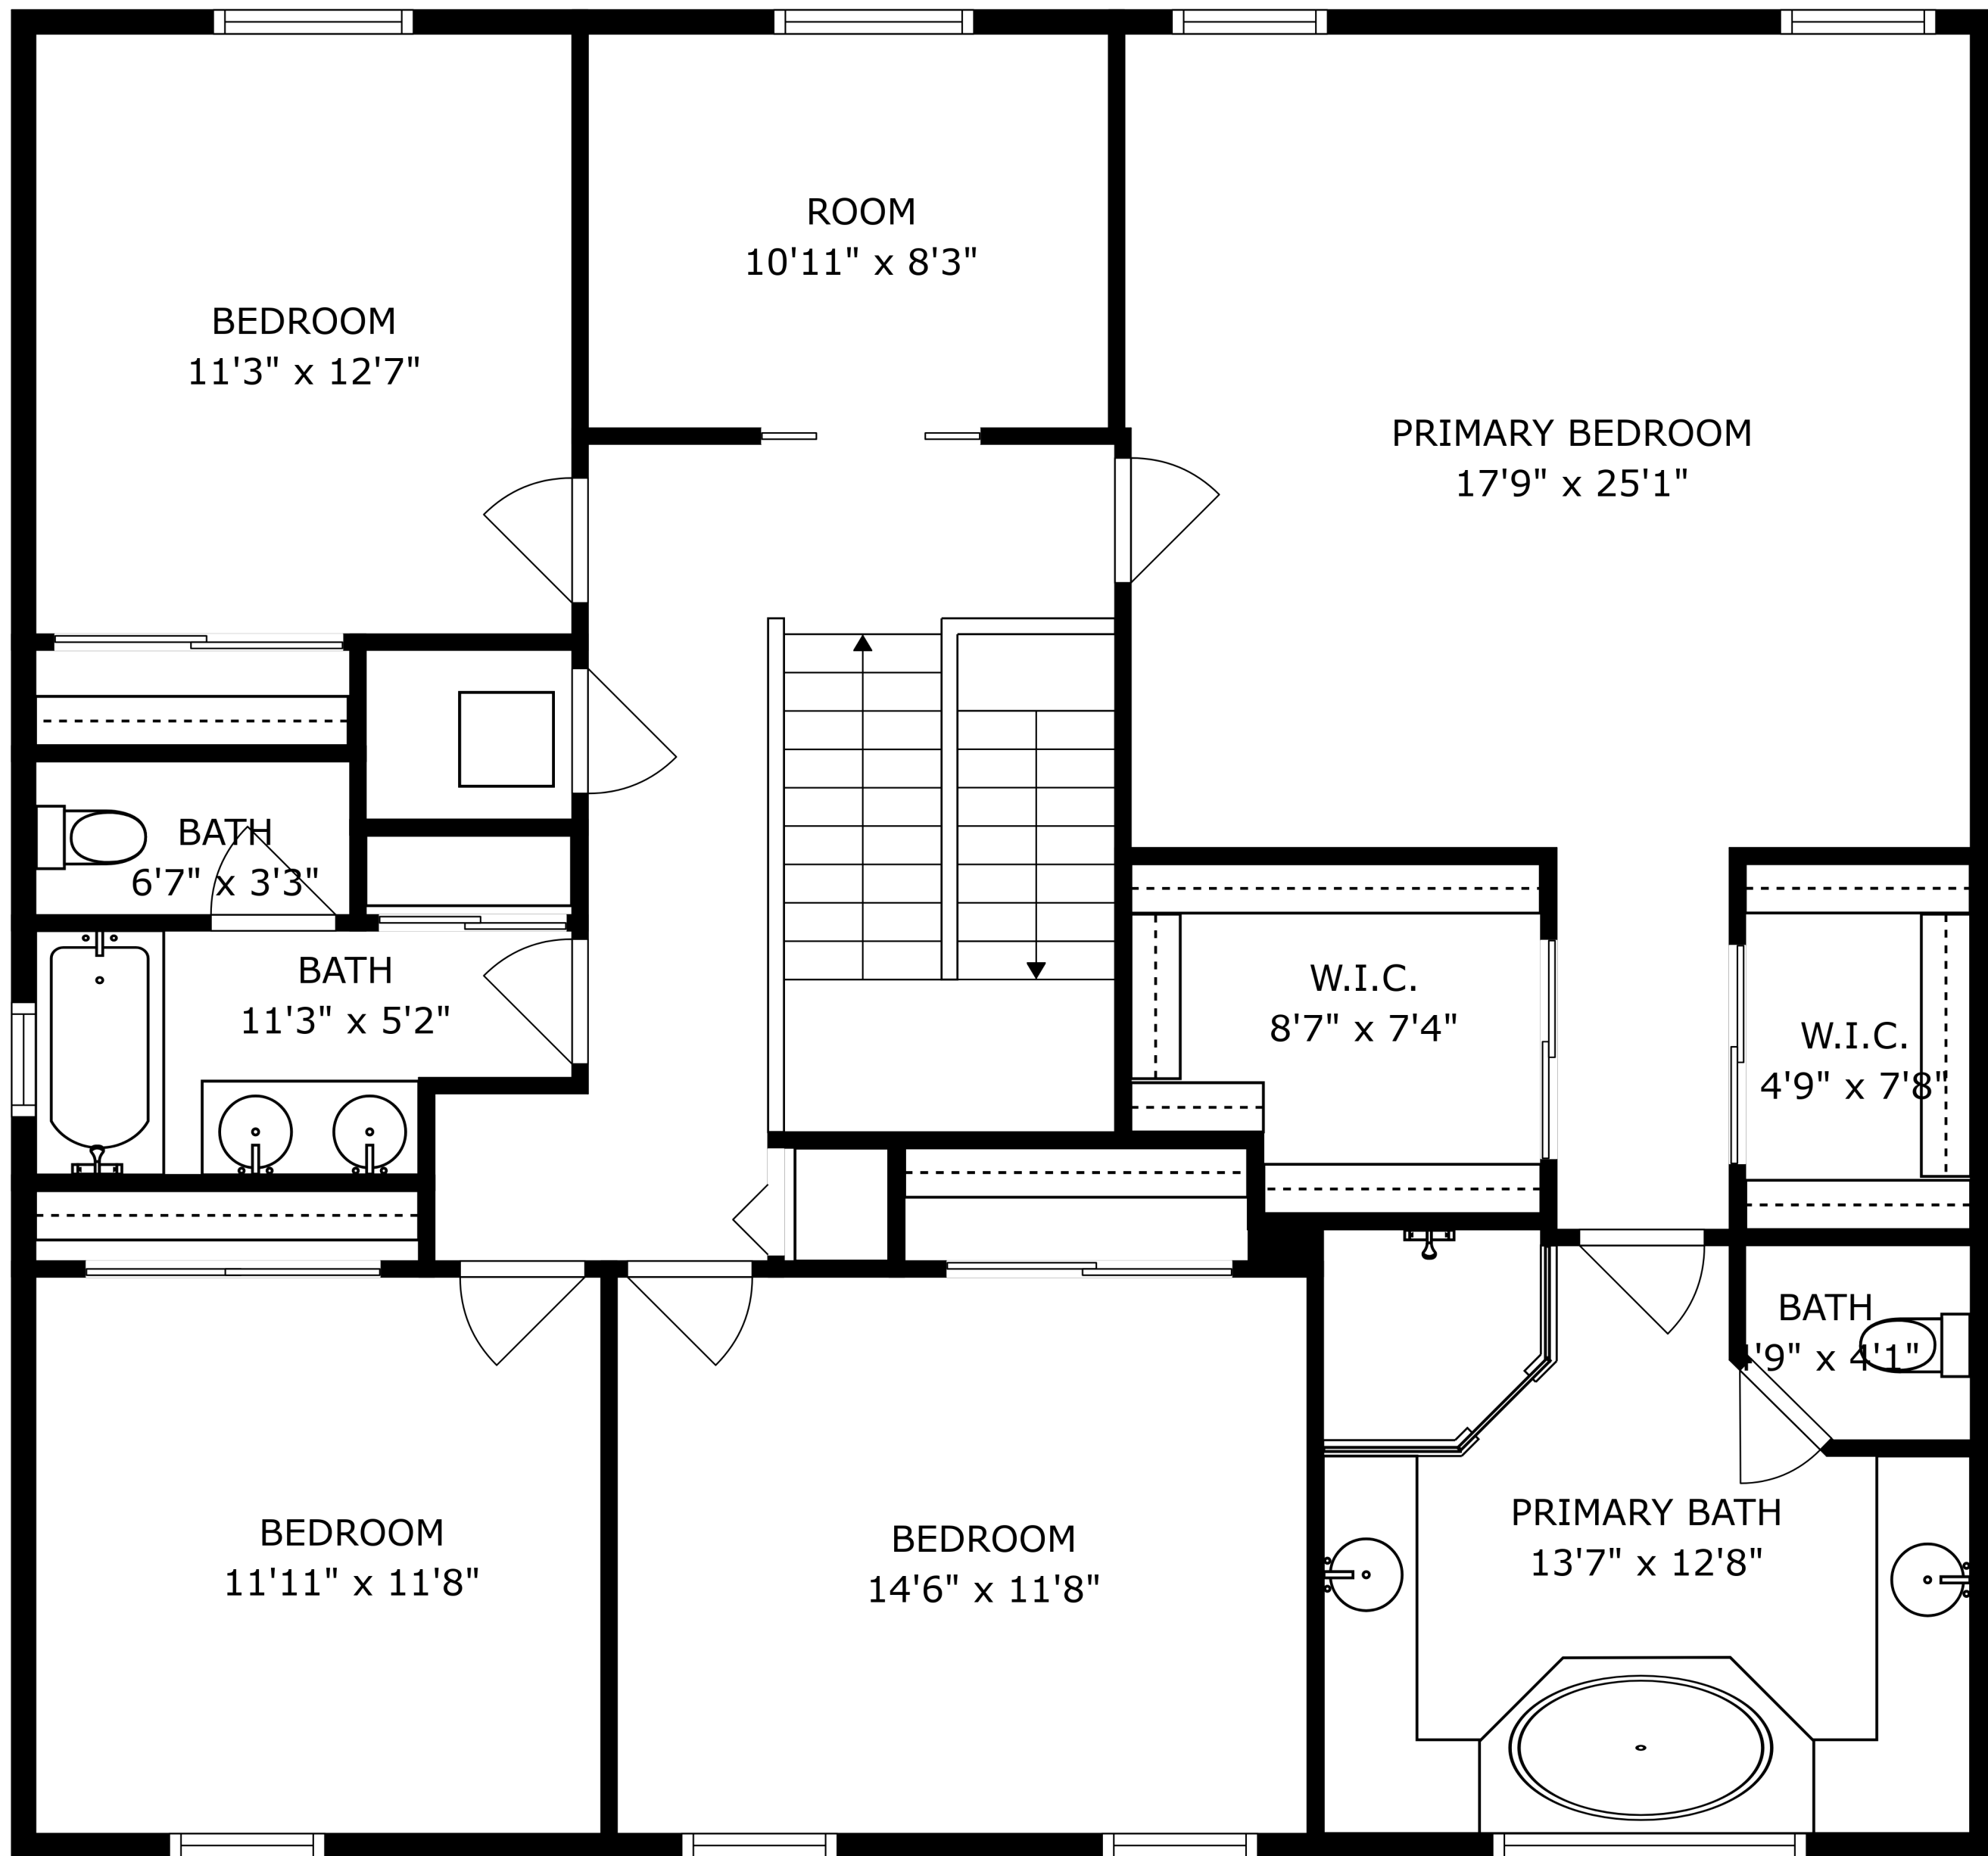

FLOOR 1

FLOOR 2

SIZES AND DIMENSIONS ARE APPROXIMATE, ACTUAL MAY VARY.

SIZES AND DIMENSIONS ARE APPROXIMATE, ACTUAL MAY VARY.

POOL
29'11" x 20'9"

POOL DECK
60'7" x 42'8"

SIZES AND DIMENSIONS ARE APPROXIMATE, ACTUAL MAY VARY.