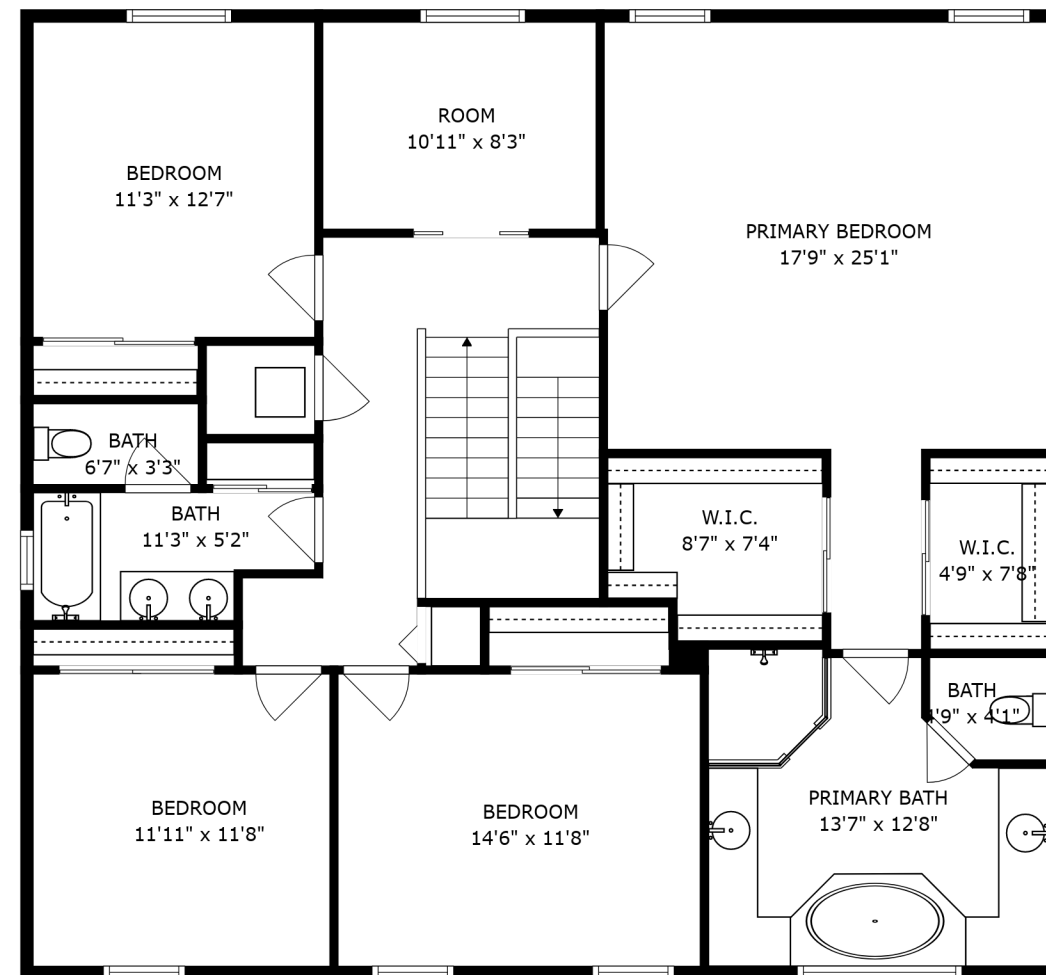

FLOOR 1

FLOOR 2

SIZES AND DIMENSIONS ARE APPROXIMATE, ACTUAL MAY VARY.

SIZES AND DIMENSIONS ARE APPROXIMATE, ACTUAL MAY VARY.

POOL
29'11" x 20'9"

POOL DECK
60'7" x 42'8"

SIZES AND DIMENSIONS ARE APPROXIMATE, ACTUAL MAY VARY.