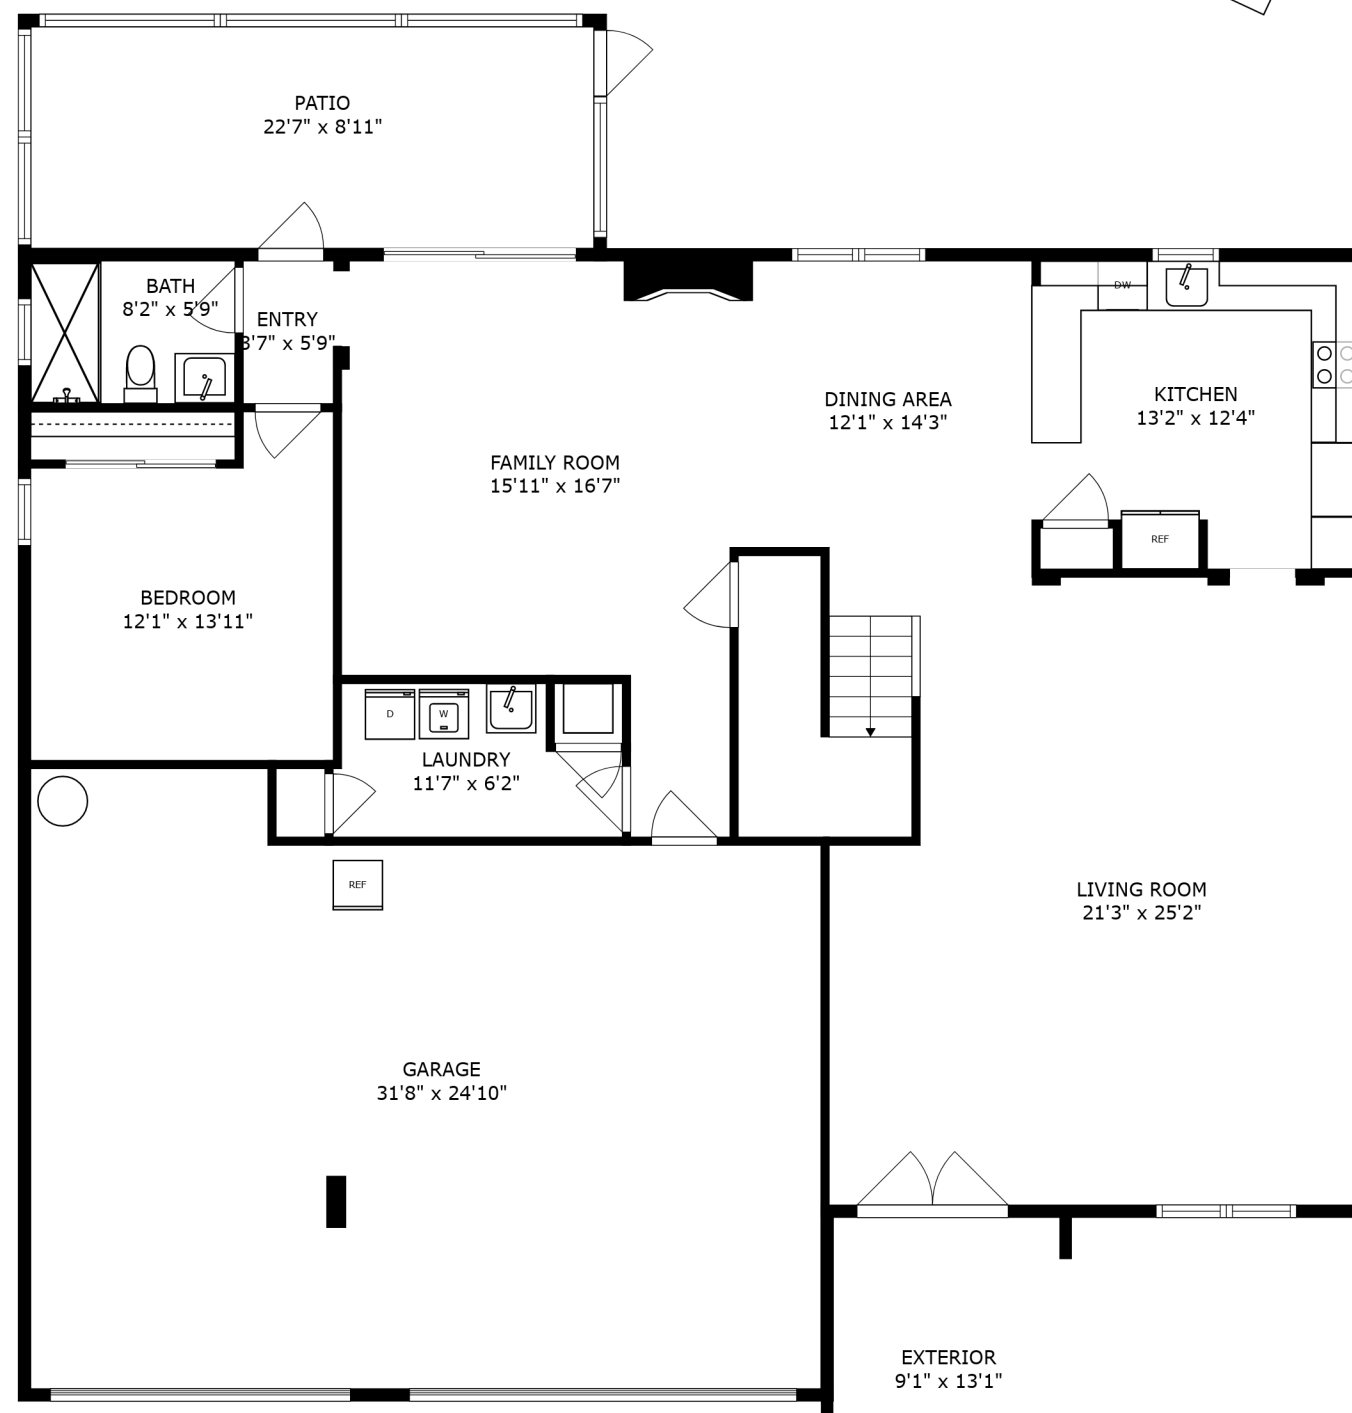

FLOOR 1

FLOOR 2

SIZES AND DIMENSIONS ARE APPROXIMATE, ACTUAL MAY VARY.

SIZES AND DIMENSIONS ARE APPROXIMATE, ACTUAL MAY VARY.

POOL
29'11" x 20'9"

POOL DECK
60'7" x 42'8"

SIZES AND DIMENSIONS ARE APPROXIMATE, ACTUAL MAY VARY.