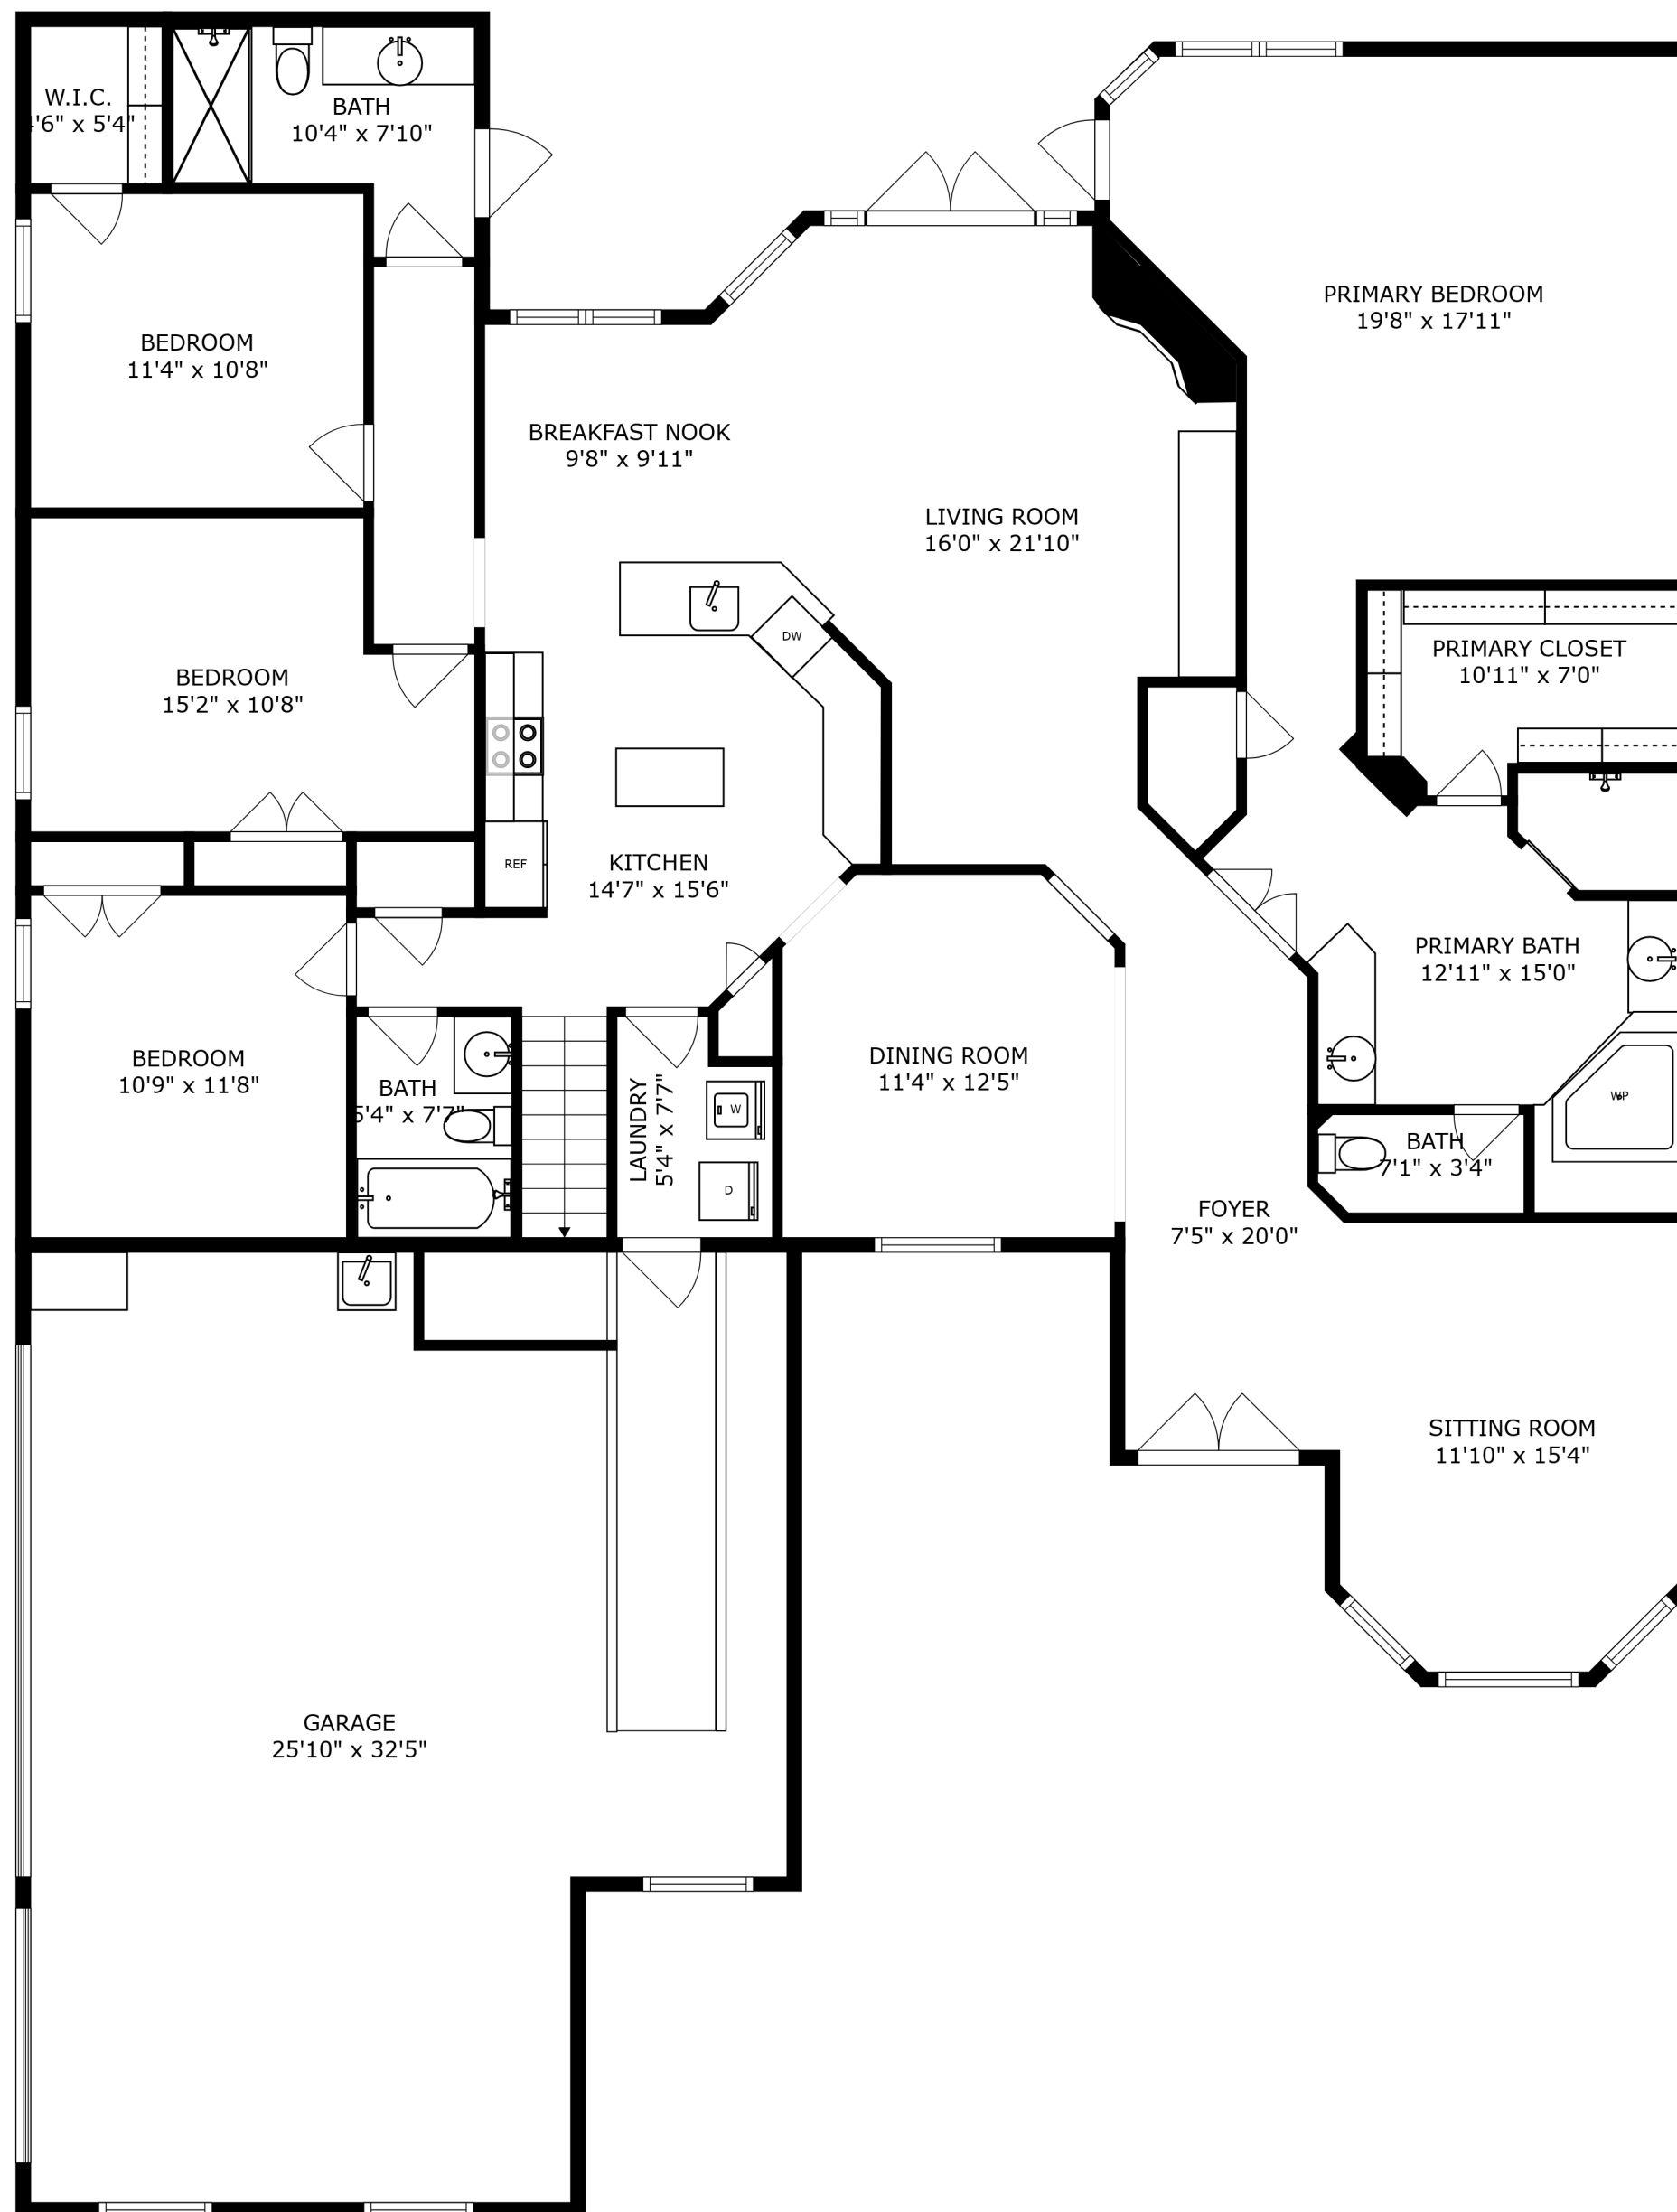

FLOOR 1

FLOOR 2

BONUS ROOM
17'3" x 32'5"

SIZES AND DIMENSIONS ARE APPROXIMATE, ACTUAL MAY VARY.